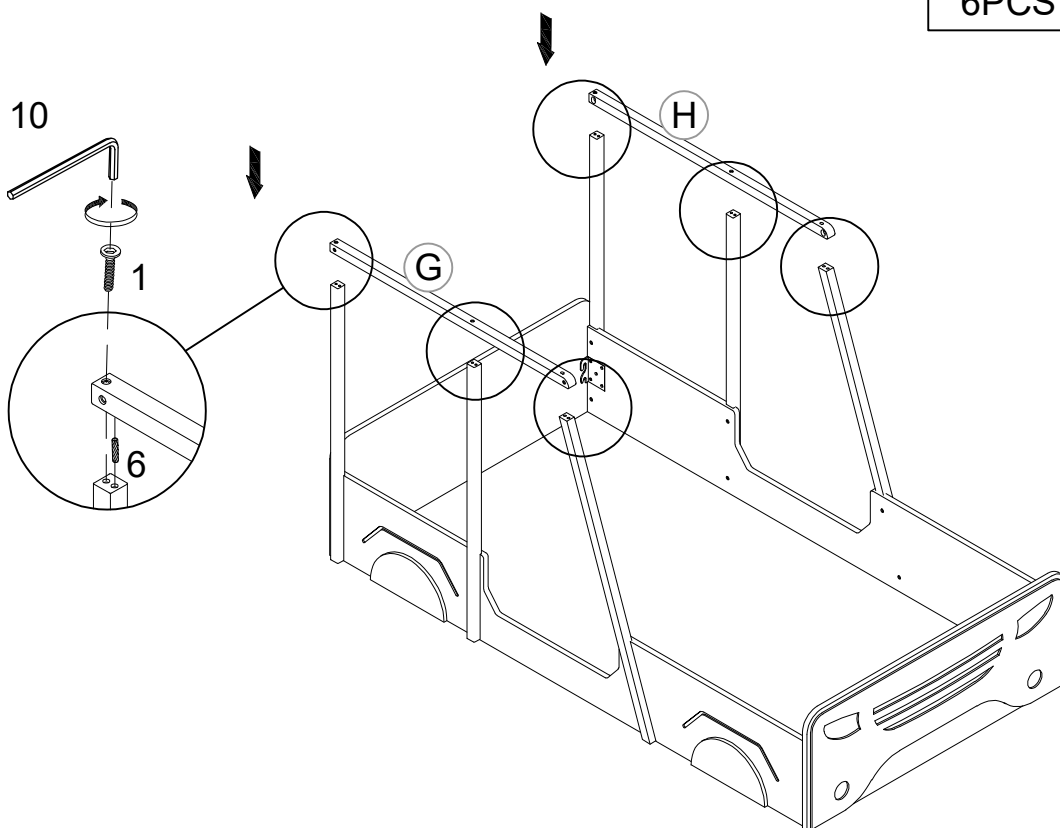

Hardware List

<p>1</p>  <p>(Ø12)1/4 x 40 (mm) Hex-Head-bolts(10pcs)</p>	<p>2</p>  <p>(Ø12)1/4 x 30 (mm) Hex-Head-bolts(12pcs)</p>	<p>3</p>  <p>(Ø15)5/16 x 20 (mm) Hex-Head-bolts(8pcs)</p>
<p>4</p>  <p>87 x 75 x 25 (mm) Metal Conect left(2pcs)</p>	<p>5</p>  <p>87 x 75 x 25 (mm) Metal Conect right(2pcs)</p>	<p>6</p>  <p>5/32x 12mm Screw (20pcs)</p>
<p>7</p>  <p>5/16x 30mm Wood Dowel (6pcs)</p>	<p>8</p>  <p>(Ø16)5/16 x 1.5 (mm) Flat Washer(8pcs)</p>	<p>9</p>  <p>(Ø10)5/16 x 1.5 (mm) Block Washer(8pcs)</p>
<p>10</p>  <p>(1/4")4.5x 58mm Allen Key (1pc)</p>		

12PCS

STEP 4

1

6PCS

7

6PCS

STEP 5

1

4PCS

Product material: Pine wood/ MDF

Product Dimensions
L80.5" x W44" x H66"

#SG23109BK
#SG23109GR