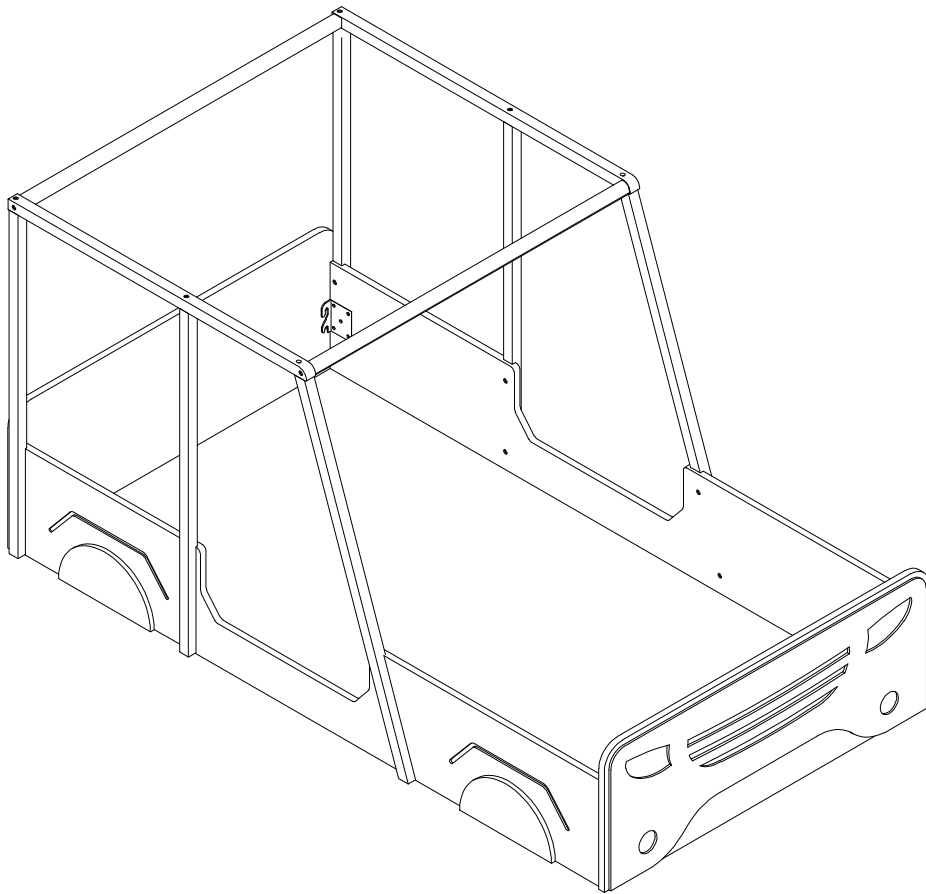

ASSEMBLY INSTRUCTIONS

TWIN CAR - SHAPED BED (NO SLATS)

#SG23109GR
#SG23109BK

Detail View

Part List

<p>A</p>  <p>HEADBOARD 1PC</p>	<p>B</p>  <p>FOOTBOARD 1PC</p>	<p>C</p>  <p>SIDE RAIL (LEFT) 1PC</p>
<p>D</p>  <p>SIDE RAIL (RIGHT) 1PC</p>	<p>E</p>  <p>TOP FRAME (BACK) 1PC</p>	<p>F</p>  <p>TOP FRAME (FRONT) 1PC</p>
<p>G</p>  <p>TOP FRAME (LEFT) 1PC</p>	<p>H</p>  <p>TOP FRAME (RIGHT) 1PC</p>	<p>I</p>  <p>BOTTOM FRAME (FRONT LEFT) 1PC</p>
<p>J</p>  <p>BOTTOM FRAME (FRONT RIGHT) 1PC</p>	<p>K</p>  <p>BOTTOM FRAME (BACK LEFT) 2PCS</p>	<p>L</p>  <p>BOTTOM FRAME (BACK RIGHT) 2PCS</p>

4PCS

Product material: Pine wood/ MDF

Product Dimensions
L80.5" x W44" x H66"

#SG23109BK
#SG23109GR