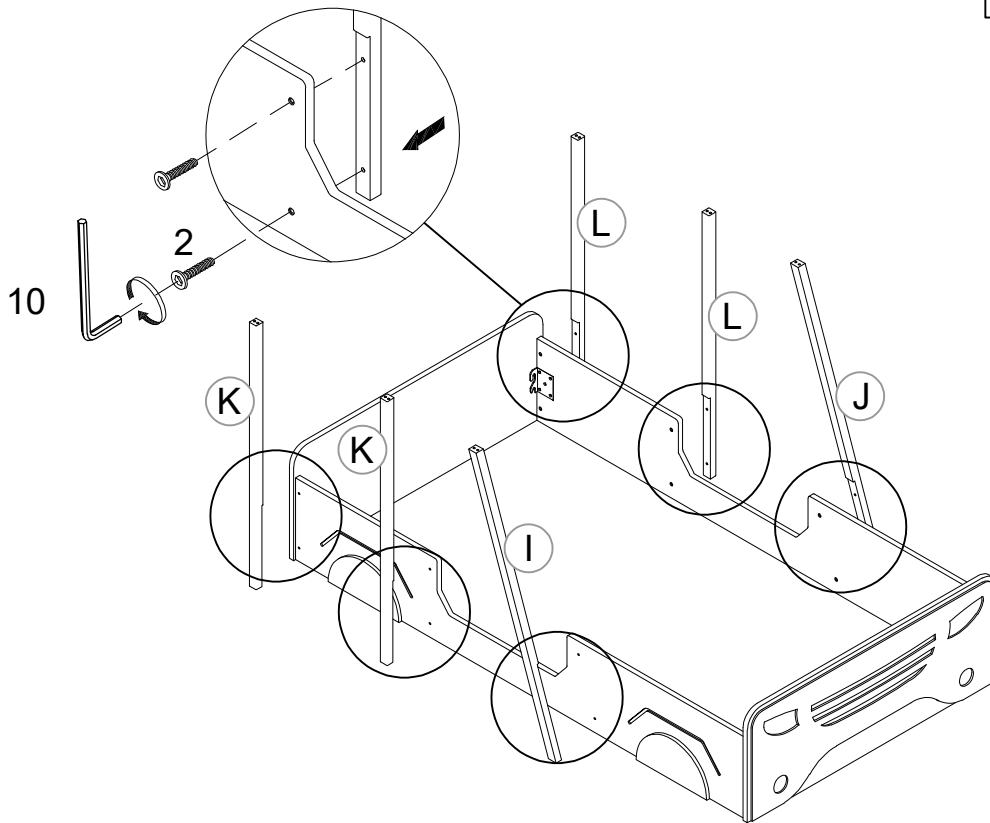

STEP 3

2

12PCS