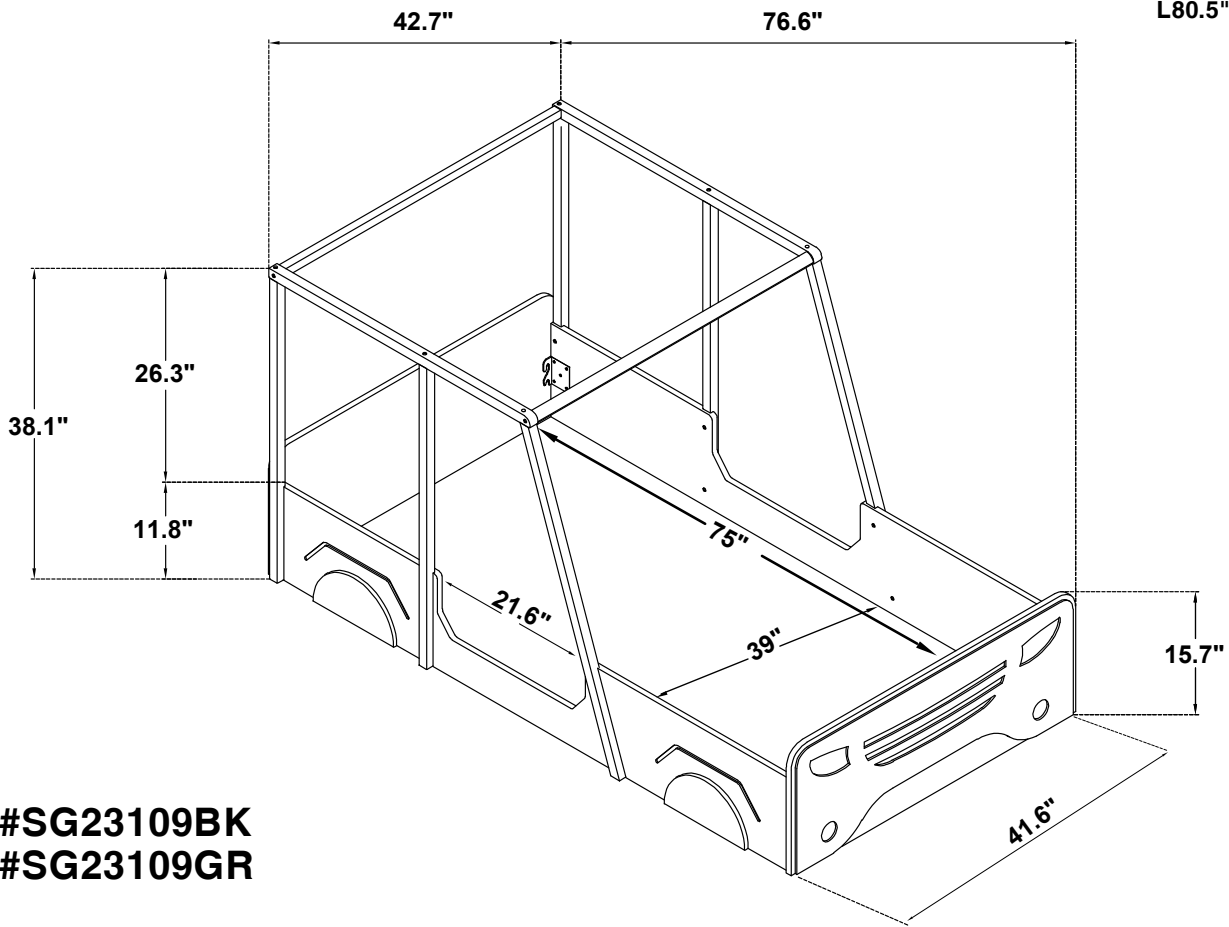

ASSEMBLY INSTRUCTIONS

TWIN CAR - SHAPED BED (NO SLATS)

#SG23109GR
#SG23109BK

Detail View

Part List

<p>A</p>  <p>HEADBOARD 1PC</p>	<p>B</p>  <p>FOOTBOARD 1PC</p>	<p>C</p>  <p>SIDE RAIL (LEFT) 1PC</p>
<p>D</p>  <p>SIDE RAIL (RIGHT) 1PC</p>	<p>E</p>  <p>TOP FRAME (BACK) 1PC</p>	<p>F</p>  <p>TOP FRAME (FRONT) 1PC</p>
<p>G</p>  <p>TOP FRAME (LEFT) 1PC</p>	<p>H</p>  <p>TOP FRAME (RIGHT) 1PC</p>	<p>I</p>  <p>BOTTOM FRAME (FRONT LEFT) 1PC</p>
<p>J</p>  <p>BOTTOM FRAME (FRONT RIGHT) 1PC</p>	<p>K</p>  <p>BOTTOM FRAME (BACK LEFT) 2PCS</p>	<p>L</p>  <p>BOTTOM FRAME (BACK RIGHT) 2PCS</p>

4PCS

Product material: Pine wood/ MDF

Product Dimensions
L80.5" x W44" x H66"

#SG23109BK
#SG23109GR