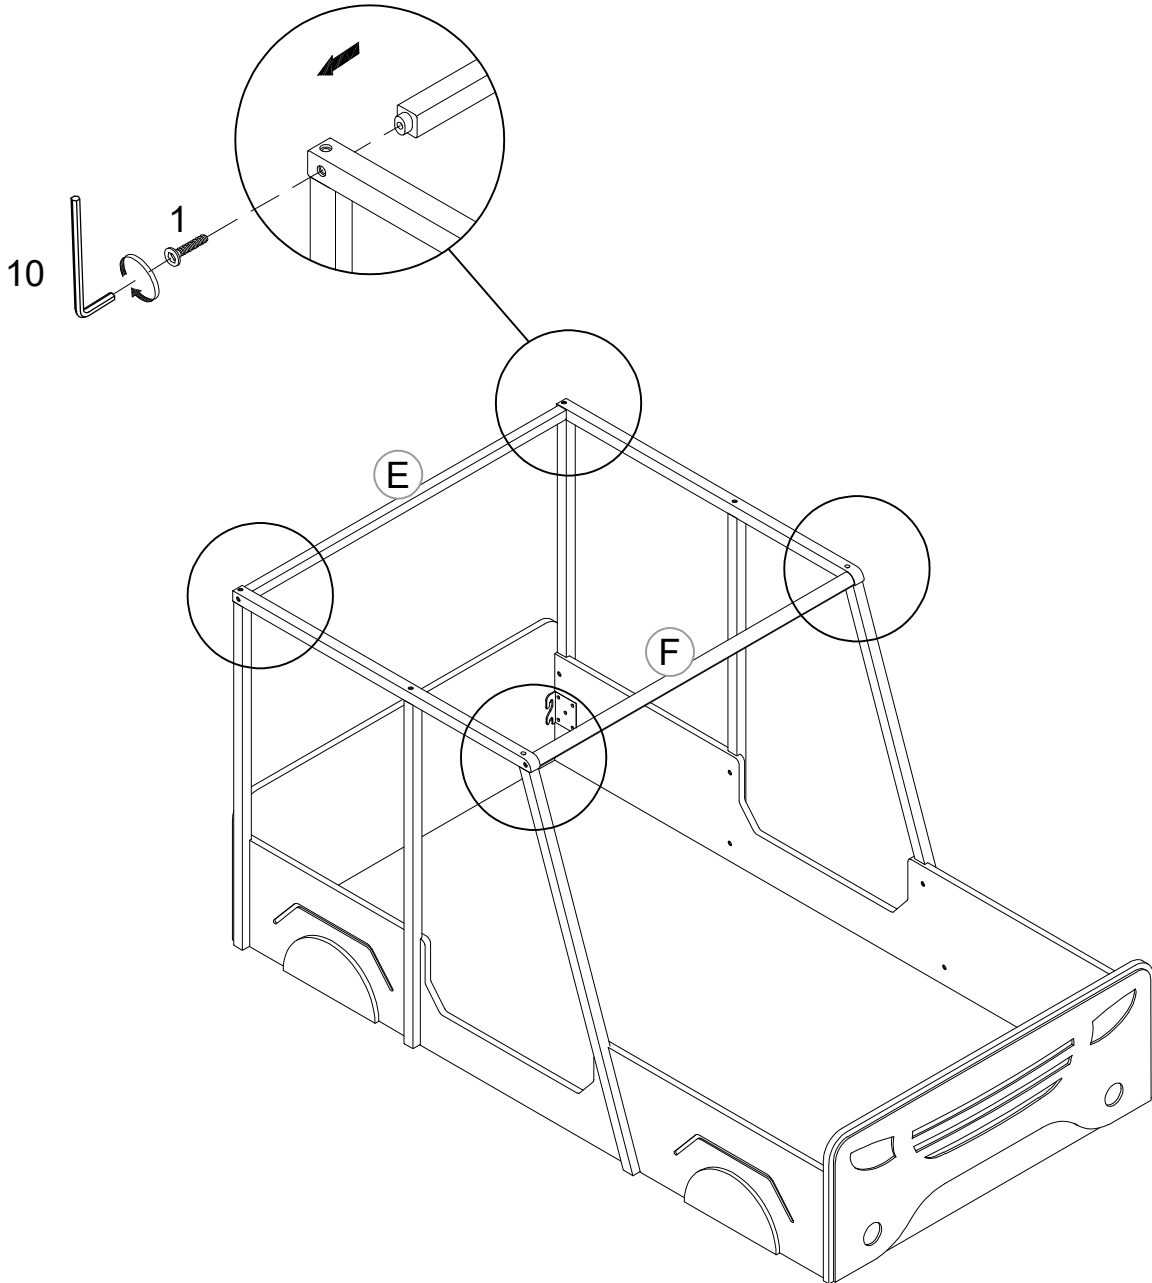

ASSEMBLY INSTRUCTIONS

TWIN CAR - SHAPED BED (NO SLATS)

#SG23109GR
#SG23109BK

Detail View

Part List

<p>A</p>  <p>HEADBOARD 1PC</p>	<p>B</p>  <p>FOOTBOARD 1PC</p>	<p>C</p>  <p>SIDE RAIL (LEFT) 1PC</p>
<p>D</p>  <p>SIDE RAIL (RIGHT) 1PC</p>	<p>E</p>  <p>TOP FRAME (BACK) 1PC</p>	<p>F</p>  <p>TOP FRAME (FRONT) 1PC</p>
<p>G</p>  <p>TOP FRAME (LEFT) 1PC</p>	<p>H</p>  <p>TOP FRAME (RIGHT) 1PC</p>	<p>I</p>  <p>BOTTOM FRAME (FRONT LEFT) 1PC</p>
<p>J</p>  <p>BOTTOM FRAME (FRONT RIGHT) 1PC</p>	<p>K</p>  <p>BOTTOM FRAME (BACK LEFT) 2PCS</p>	<p>L</p>  <p>BOTTOM FRAME (BACK RIGHT) 2PCS</p>

12PCS

STEP 4

1

6PCS

7

6PCS

STEP 5

1

4PCS

Product material: Pine wood/ MDF

Product Dimensions
L80.5" x W44" x H66"

#SG23109BK
#SG23109GR