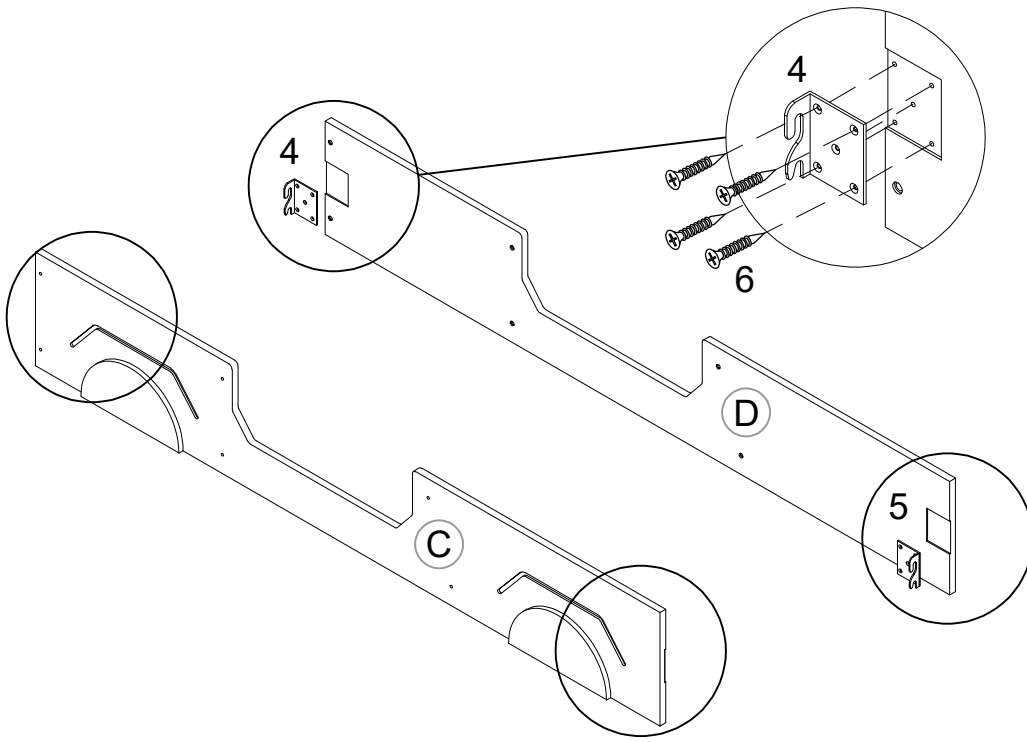

ASSEMBLY INSTRUCTIONS

TWIN CAR - SHAPED BED (NO SLATS)

#SG23109GR
#SG23109BK

Detail View

Part List

<p>A</p>  <p>HEADBOARD 1PC</p>	<p>B</p>  <p>FOOTBOARD 1PC</p>	<p>C</p>  <p>SIDE RAIL (LEFT) 1PC</p>
<p>D</p>  <p>SIDE RAIL (RIGHT) 1PC</p>	<p>E</p>  <p>TOP FRAME (BACK) 1PC</p>	<p>F</p>  <p>TOP FRAME (FRONT) 1PC</p>
<p>G</p>  <p>TOP FRAME (LEFT) 1PC</p>	<p>H</p>  <p>TOP FRAME (RIGHT) 1PC</p>	<p>I</p>  <p>BOTTOM FRAME (FRONT LEFT) 1PC</p>
<p>J</p>  <p>BOTTOM FRAME (FRONT RIGHT) 1PC</p>	<p>K</p>  <p>BOTTOM FRAME (BACK LEFT) 2PCS</p>	<p>L</p>  <p>BOTTOM FRAME (BACK RIGHT) 2PCS</p>

Hardware List

<p>1</p>  <p>(Ø12)1/4 x 40 (mm) Hex-Head-bolts(10pcs)</p>	<p>2</p>  <p>(Ø12)1/4 x 30 (mm) Hex-Head-bolts(12pcs)</p>	<p>3</p>  <p>(Ø15)5/16 x 20 (mm) Hex-Head-bolts(8pcs)</p>
<p>4</p>  <p>87 x 75 x 25 (mm) Metal Conect left(2pcs)</p>	<p>5</p>  <p>87 x 75 x 25 (mm) Metal Conect right(2pcs)</p>	<p>6</p>  <p>5/32x 12mm Screw (20pcs)</p>
<p>7</p>  <p>5/16x 30mm Wood Dowel (6pcs)</p>	<p>8</p>  <p>(Ø16)5/16 x 1.5 (mm) Flat Washer(8pcs)</p>	<p>9</p>  <p>(Ø10)5/16 x 1.5 (mm) Block Washer(8pcs)</p>
<p>10</p>  <p>(1/4")4.5x 58mm Allen Key (1pc)</p>		

ASSEMBLY TOOLS REQUIRED (NOT INCLUDED)

PLEASE BE CAREFUL DO NOT DAMAGE THE HOLE POSITION WHEN YOU USE POWER TOOLS !

STEP 1

4		5	
2PCS		2PCS	
		6	
		20PCS	

STEP 2

3		8	
8PCS		8PCS	
		9	
		8PCS	

STEP 3

2

4PCS

Product material: Pine wood/ MDF

Product Dimensions
L80.5" x W44" x H66"

#SG23109BK
#SG23109GR