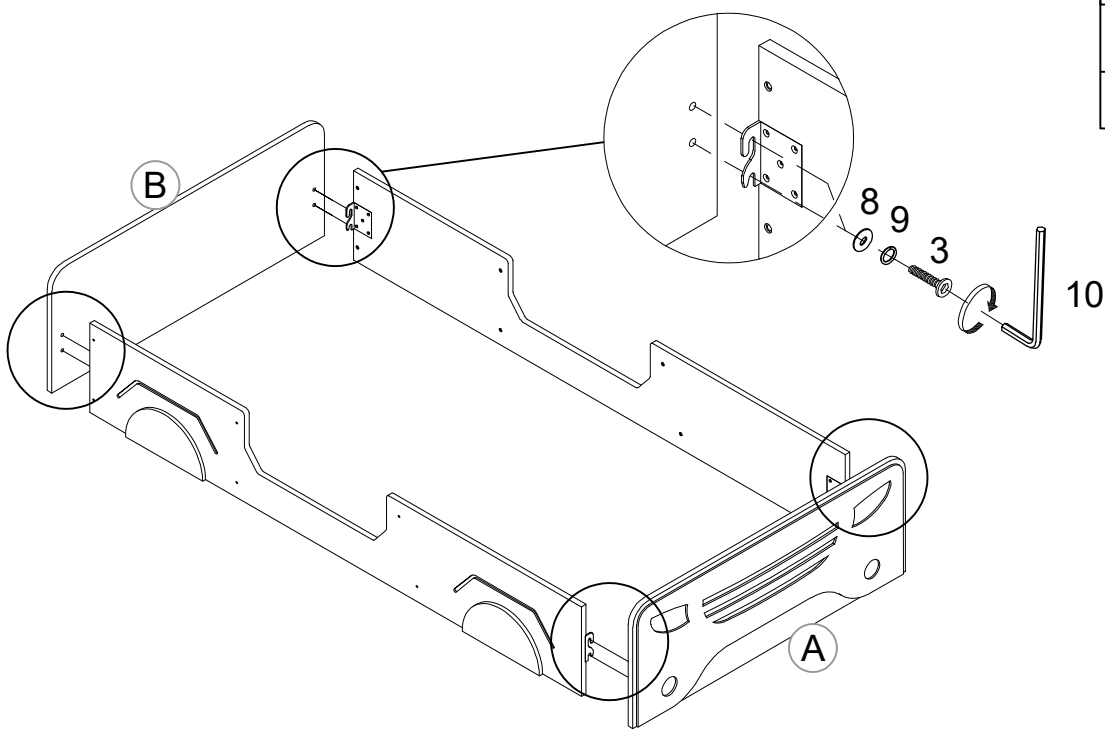

ASSEMBLY INSTRUCTIONS

TWIN CAR - SHAPED BED (NO SLATS)

#SG23109GR
#SG23109BK

Detail View

Part List

<p>A</p>  <p>HEADBOARD 1PC</p>	<p>B</p>  <p>FOOTBOARD 1PC</p>	<p>C</p>  <p>SIDE RAIL (LEFT) 1PC</p>
<p>D</p>  <p>SIDE RAIL (RIGHT) 1PC</p>	<p>E</p>  <p>TOP FRAME (BACK) 1PC</p>	<p>F</p>  <p>TOP FRAME (FRONT) 1PC</p>
<p>G</p>  <p>TOP FRAME (LEFT) 1PC</p>	<p>H</p>  <p>TOP FRAME (RIGHT) 1PC</p>	<p>I</p>  <p>BOTTOM FRAME (FRONT LEFT) 1PC</p>
<p>J</p>  <p>BOTTOM FRAME (FRONT RIGHT) 1PC</p>	<p>K</p>  <p>BOTTOM FRAME (BACK LEFT) 2PCS</p>	<p>L</p>  <p>BOTTOM FRAME (BACK RIGHT) 2PCS</p>

Hardware List

<p>1</p>  <p>(Ø12)1/4 x 40 (mm) Hex-Head-bolts(10pcs)</p>	<p>2</p>  <p>(Ø12)1/4 x 30 (mm) Hex-Head-bolts(12pcs)</p>	<p>3</p>  <p>(Ø15)5/16 x 20 (mm) Hex-Head-bolts(8pcs)</p>
<p>4</p>  <p>87 x 75 x 25 (mm) Metal Conect left(2pcs)</p>	<p>5</p>  <p>87 x 75 x 25 (mm) Metal Conect right(2pcs)</p>	<p>6</p>  <p>5/32x 12mm Screw (20pcs)</p>
<p>7</p>  <p>5/16x 30mm Wood Dowel (6pcs)</p>	<p>8</p>  <p>(Ø16)5/16 x 1.5 (mm) Flat Washer(8pcs)</p>	<p>9</p>  <p>(Ø10)5/16 x 1.5 (mm) Block Washer(8pcs)</p>
<p>10</p>  <p>(1/4")4.5x 58mm Allen Key (1pc)</p>		

ASSEMBLY TOOLS REQUIRED (NOT INCLUDED)

PLEASE BE CAREFUL DO NOT DAMAGE THE HOLE POSITION WHEN YOU USE POWER TOOLS !

STEP 1

4		5	
2PCS		2PCS	
		6	
		20PCS	

STEP 2

3		8	
8PCS		8PCS	
		9	
		8PCS	

STEP 3

2