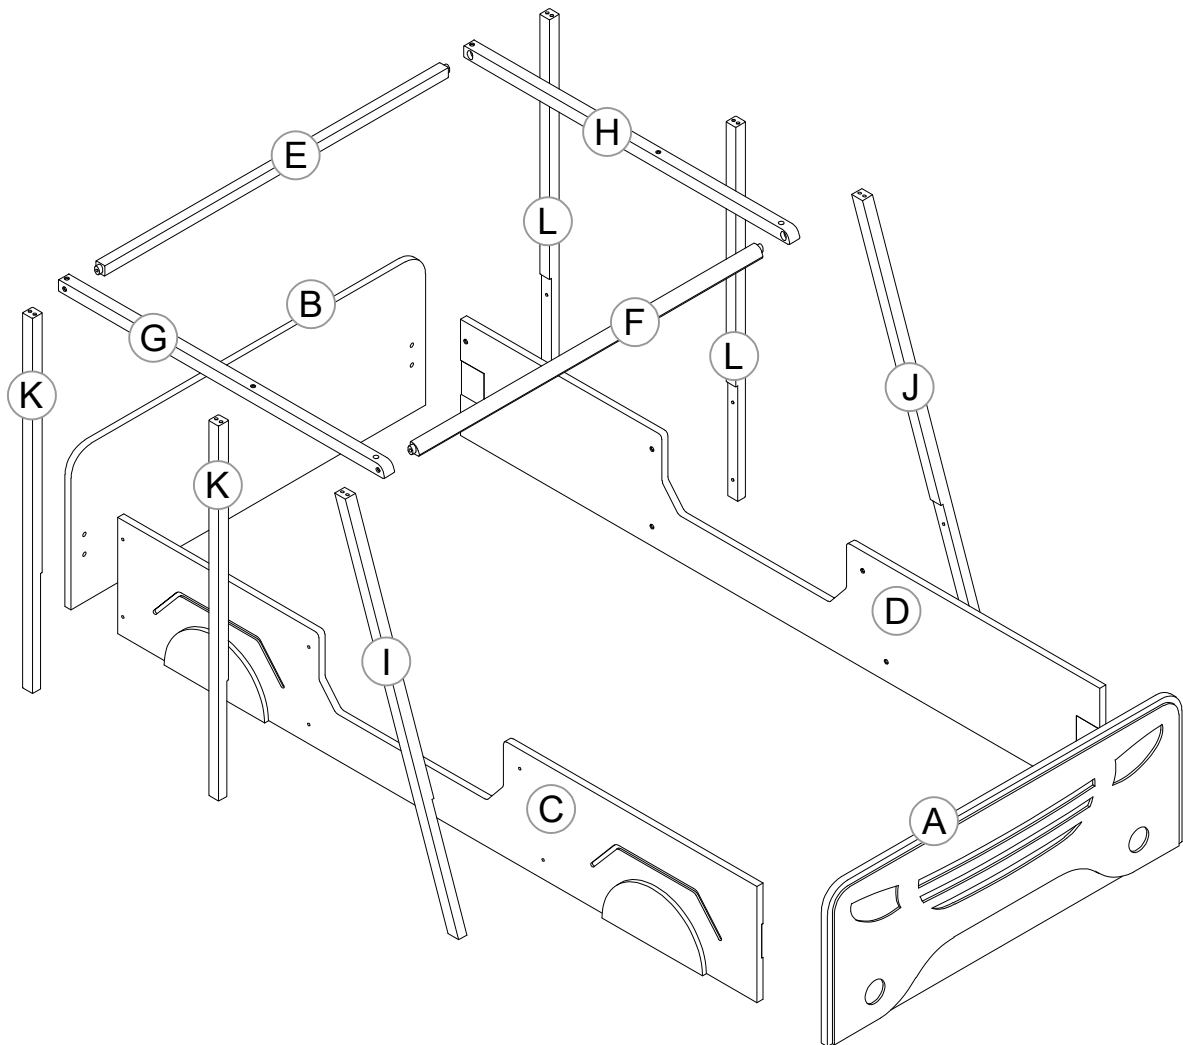

ASSEMBLY INSTRUCTIONS

TWIN CAR - SHAPED BED (NO SLATS)

#SG23109GR
#SG23109BK

Detail View

Part List

<p>A</p>  <p>HEADBOARD 1PC</p>	<p>B</p>  <p>FOOTBOARD 1PC</p>	<p>C</p>  <p>SIDE RAIL (LEFT) 1PC</p>
<p>D</p>  <p>SIDE RAIL (RIGHT) 1PC</p>	<p>E</p>  <p>TOP FRAME (BACK) 1PC</p>	<p>F</p>  <p>TOP FRAME (FRONT) 1PC</p>
<p>G</p>  <p>TOP FRAME (LEFT) 1PC</p>	<p>H</p>  <p>TOP FRAME (RIGHT) 1PC</p>	<p>I</p>  <p>BOTTOM FRAME (FRONT LEFT) 1PC</p>
<p>J</p>  <p>BOTTOM FRAME (FRONT RIGHT) 1PC</p>	<p>K</p>  <p>BOTTOM FRAME (BACK LEFT) 2PCS</p>	<p>L</p>  <p>BOTTOM FRAME (BACK RIGHT) 2PCS</p>

Hardware List

<p>1</p>  <p>(Ø12)1/4 x 40 (mm) Hex-Head-bolts(10pcs)</p>	<p>2</p>  <p>(Ø12)1/4 x 30 (mm) Hex-Head-bolts(12pcs)</p>	<p>3</p>  <p>(Ø15)5/16 x 20 (mm) Hex-Head-bolts(8pcs)</p>
<p>4</p>  <p>87 x 75 x 25 (mm) Metal Conect left(2pcs)</p>	<p>5</p>  <p>87 x 75 x 25 (mm) Metal Conect right(2pcs)</p>	<p>6</p>  <p>5/32x 12mm Screw (20pcs)</p>
<p>7</p>  <p>5/16x 30mm Wood Dowel (6pcs)</p>	<p>8</p>  <p>(Ø16)5/16 x 1.5 (mm) Flat Washer(8pcs)</p>	<p>9</p>  <p>(Ø10)5/16 x 1.5 (mm) Block Washer(8pcs)</p>
<p>10</p>  <p>(1/4")4.5x 58mm Allen Key (1pc)</p>		

ASSEMBLY TOOLS REQUIRED (NOT INCLUDED)

PLEASE BE CAREFUL DO NOT DAMAGE THE HOLE POSITION WHEN YOU USE POWER TOOLS !

STEP 1

4		5	
2PCS		2PCS	
		6	
		20PCS	

STEP 2

3		8	
8PCS		8PCS	
		9	
		8PCS	

STEP 3

2

4PCS

Product material: Pine wood/ MDF

Product Dimensions
L80.5" x W44" x H66"

#SG23109BK
#SG23109GR