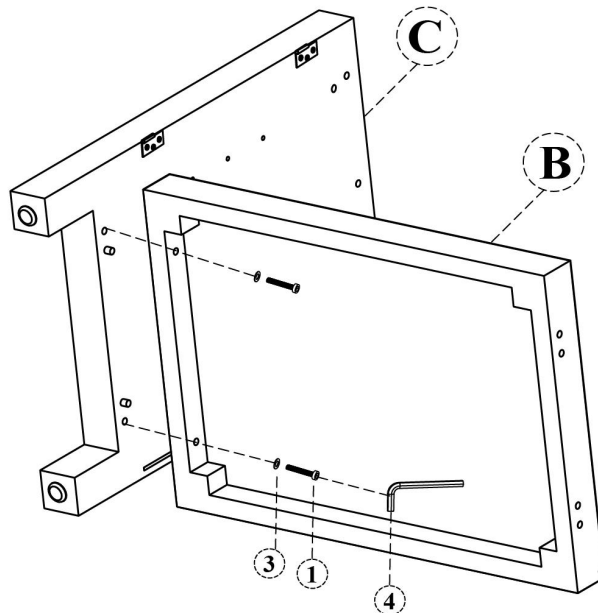

STEP 2

1	Q'ty : 2pcs	3	Q'ty : 2pcs	4	Q'ty : 1pc
	Ø0.6*35mm		Ø0.6*1mm