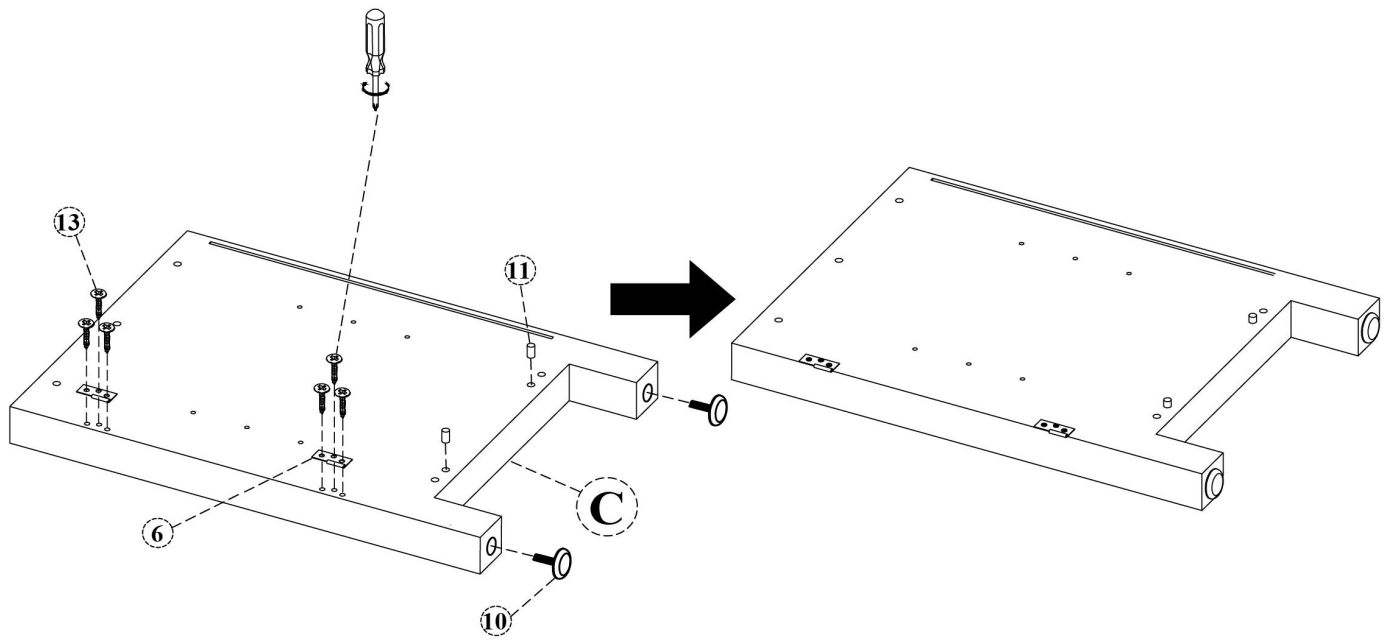

STEP 1

6	Q'ty : 2pcs	13	Q'ty : 6pcs	10	Q'ty : 2pcs	11	Q'ty : 2pcs
			Ø0.35*14mm