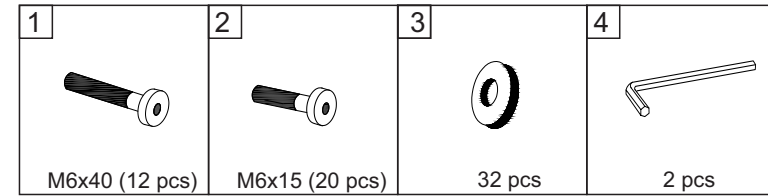

ITEM #: WF319398

ITEM #: WF319400

HARWARE

ITEM #: WF319399

ITEM #: WF319401