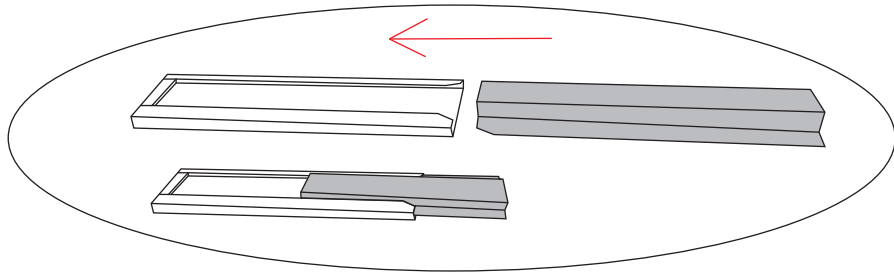

M * 2

N

O

WF305757 BOX 4-1: A+F+D+M+L+I*4+P*4
 WF305758 BOX 4-2: H+C+E+M+L+I*4+P*4
 WF305761 BOX 4-3: J+O+K*2+I*4+P*4
 WF305762 BOX 4-4: G+B+N+L+I*4+P*4

Installation method

After inserting the latch, please turn the back of the sofa upward, and then press firmly on the protruding position of the armrest in the direction of the arrow.