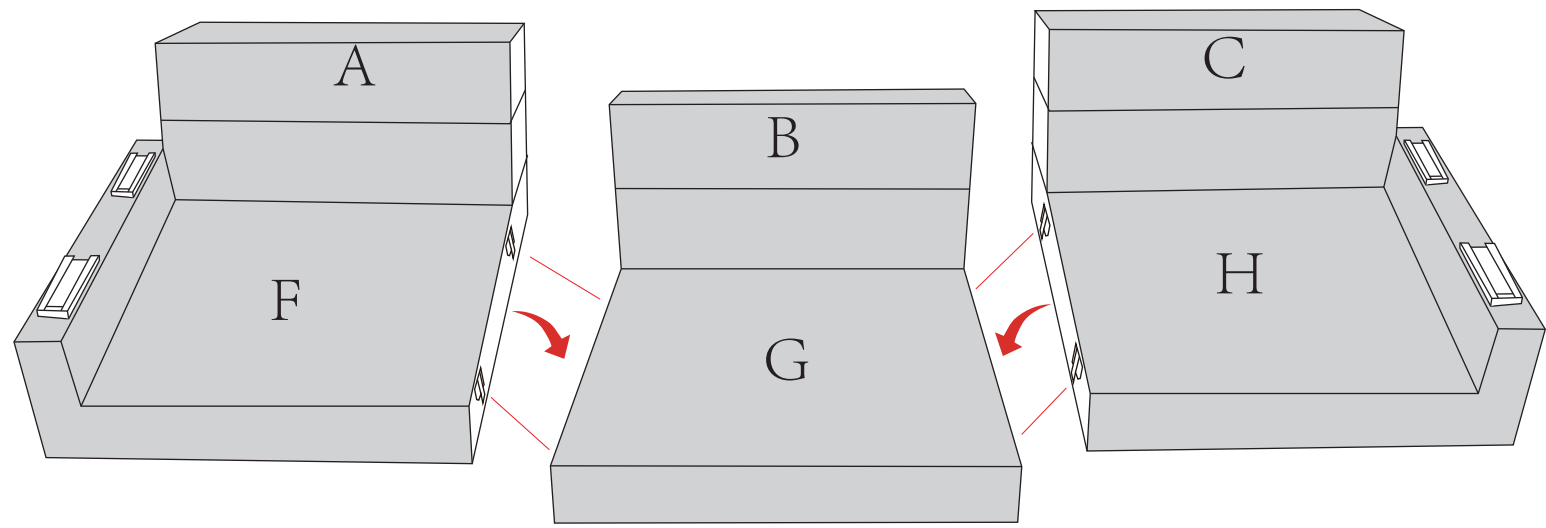

M * 2

N

O

WF305757 BOX 4-1: A+F+D+M+L+I*4+P*4
 WF305758 BOX 4-2: H+C+E+M+L+I*4+P*4
 WF305761 BOX 4-3: J+O+K*2+I*4+P*4
 WF305762 BOX 4-4: G+B+N+L+I*4+P*4

Installation method

After inserting the latch, please turn the back of the sofa upward, and then press firmly on the protruding position of the armrest in the direction of the arrow.