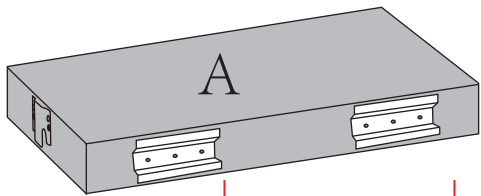

M * 2

N

O

WF305757 BOX 4-1: A+F+D+M+L+I*4+P*4
 WF305758 BOX 4-2: H+C+E+M+L+I*4+P*4
 WF305761 BOX 4-3: J+O+K*2+I*4+P*4
 WF305762 BOX 4-4: G+B+N+L+I*4+P*4

Installation method

After inserting the latch, please turn the back of the sofa upward, and then press firmly on the protruding position of the armrest in the direction of the arrow.