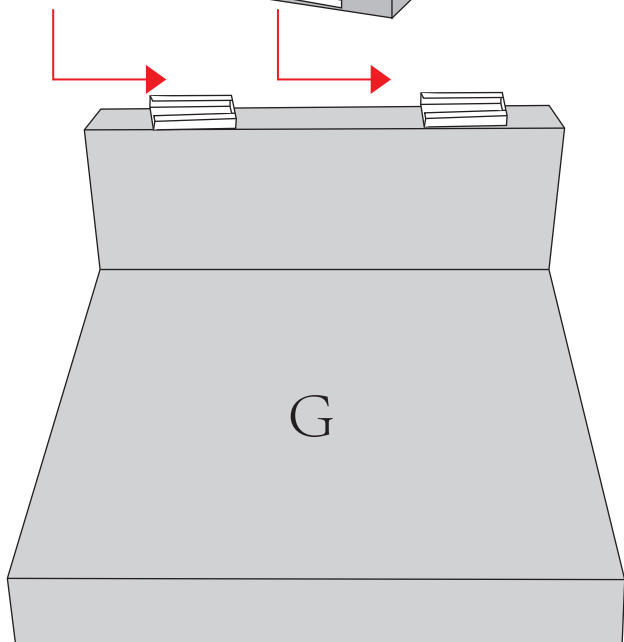

M * 2

N

O

WF305757 BOX 4-1: A+F+D+M+L+I*4+P*4
 WF305758 BOX 4-2: H+C+E+M+L+I*4+P*4
 WF305761 BOX 4-3: J+O+K*2+I*4+P*4
 WF305762 BOX 4-4: G+B+N+L+I*4+P*4

Installation method

After inserting the latch, please turn the back of the sofa upward, and then press firmly on the protruding position of the armrest in the direction of the arrow.