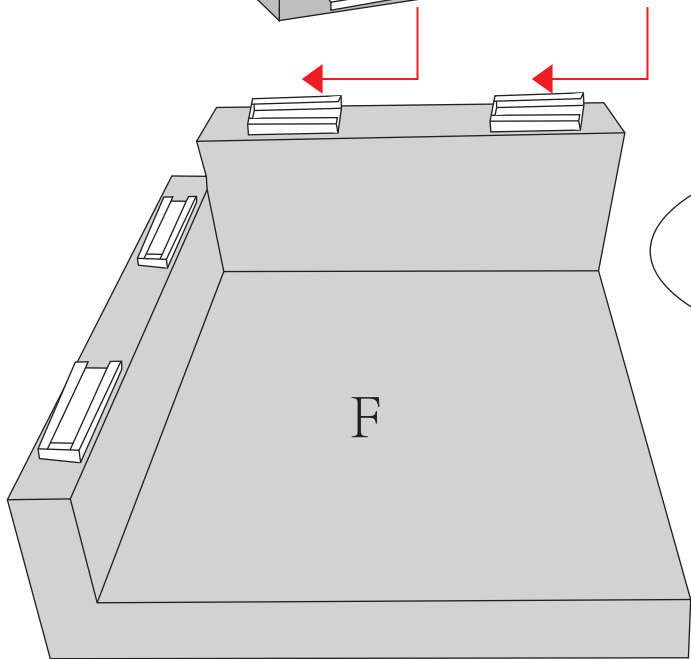

M * 2

N

O

WF305757 BOX 4-1: A+F+D+M+L+I*4+P*4
 WF305758 BOX 4-2: H+C+E+M+L+I*4+P*4
 WF305761 BOX 4-3: J+O+K*2+I*4+P*4
 WF305762 BOX 4-4: G+B+N+L+I*4+P*4

Installation method

After inserting the latch, please turn the back of the sofa upward, and then press firmly on the protruding position of the armrest in the direction of the arrow.