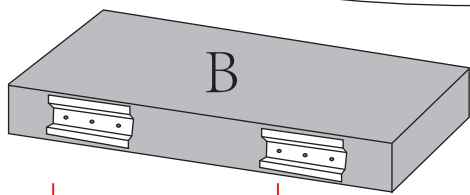

M * 2

N

O

WF305757 BOX 4-1: A+F+D+M+L+I*4+P*4
 WF305758 BOX 4-2: H+C+E+M+L+I*4+P*4
 WF305761 BOX 4-3: J+O+K*2+I*4+P*4
 WF305762 BOX 4-4: G+B+N+L+I*4+P*4

Installation method

After inserting the latch, please turn the back of the sofa upward, and then press firmly on the protruding position of the armrest in the direction of the arrow.