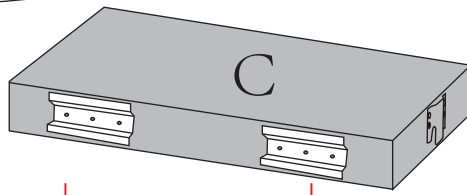

M * 2

N

O

WF305757 BOX 4-1: A+F+D+M+L+I*4+P*4
 WF305758 BOX 4-2: H+C+E+M+L+I*4+P*4
 WF305761 BOX 4-3: J+O+K*2+I*4+P*4
 WF305762 BOX 4-4: G+B+N+L+I*4+P*4

Installation method

After inserting the latch, please turn the back of the sofa upward, and then press firmly on the protruding position of the armrest in the direction of the arrow.