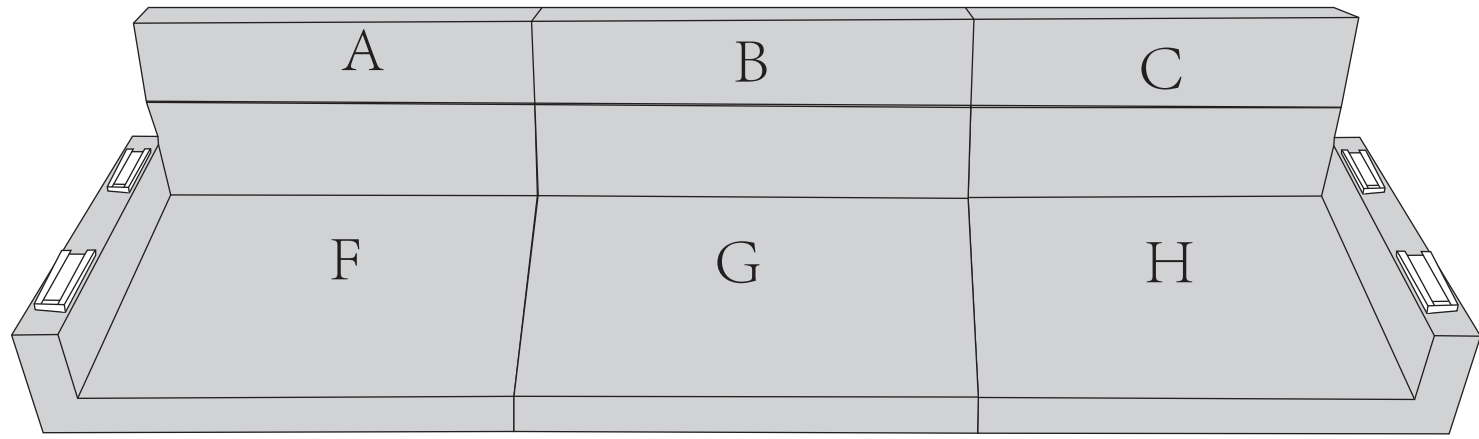

M * 2

N

O

WF305757 BOX 4-1: A+F+D+M+L+I*4+P*4
 WF305758 BOX 4-2: H+C+E+M+L+I*4+P*4
 WF305761 BOX 4-3: J+O+K*2+I*4+P*4
 WF305762 BOX 4-4: G+B+N+L+I*4+P*4

Installation method

After inserting the latch, please turn the back of the sofa upward, and then press firmly on the protruding position of the armrest in the direction of the arrow.