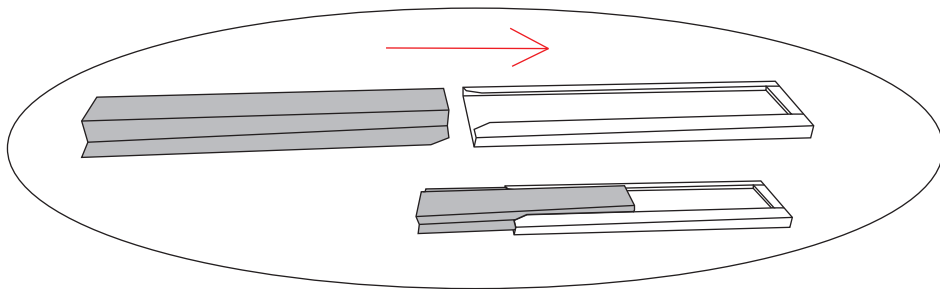

M * 2

N

O

WF305757 BOX 4-1: A+F+D+M+L+I*4+P*4
 WF305758 BOX 4-2: H+C+E+M+L+I*4+P*4
 WF305761 BOX 4-3: J+O+K*2+I*4+P*4
 WF305762 BOX 4-4: G+B+N+L+I*4+P*4

Installation method

After inserting the latch, please turn the back of the sofa upward, and then press firmly on the protruding position of the armrest in the direction of the arrow.