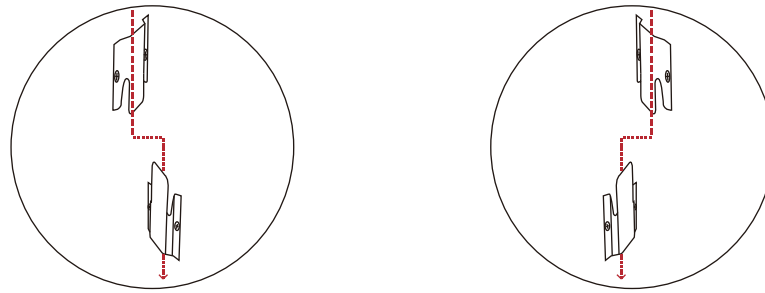

M * 2

N

O

WF305757 BOX 4-1: A+F+D+M+L+I*4+P*4
 WF305758 BOX 4-2: H+C+E+M+L+I*4+P*4
 WF305761 BOX 4-3: J+O+K*2+I*4+P*4
 WF305762 BOX 4-4: G+B+N+L+I*4+P*4

Installation method

After inserting the latch, please turn the back of the sofa upward, and then press firmly on the protruding position of the armrest in the direction of the arrow.