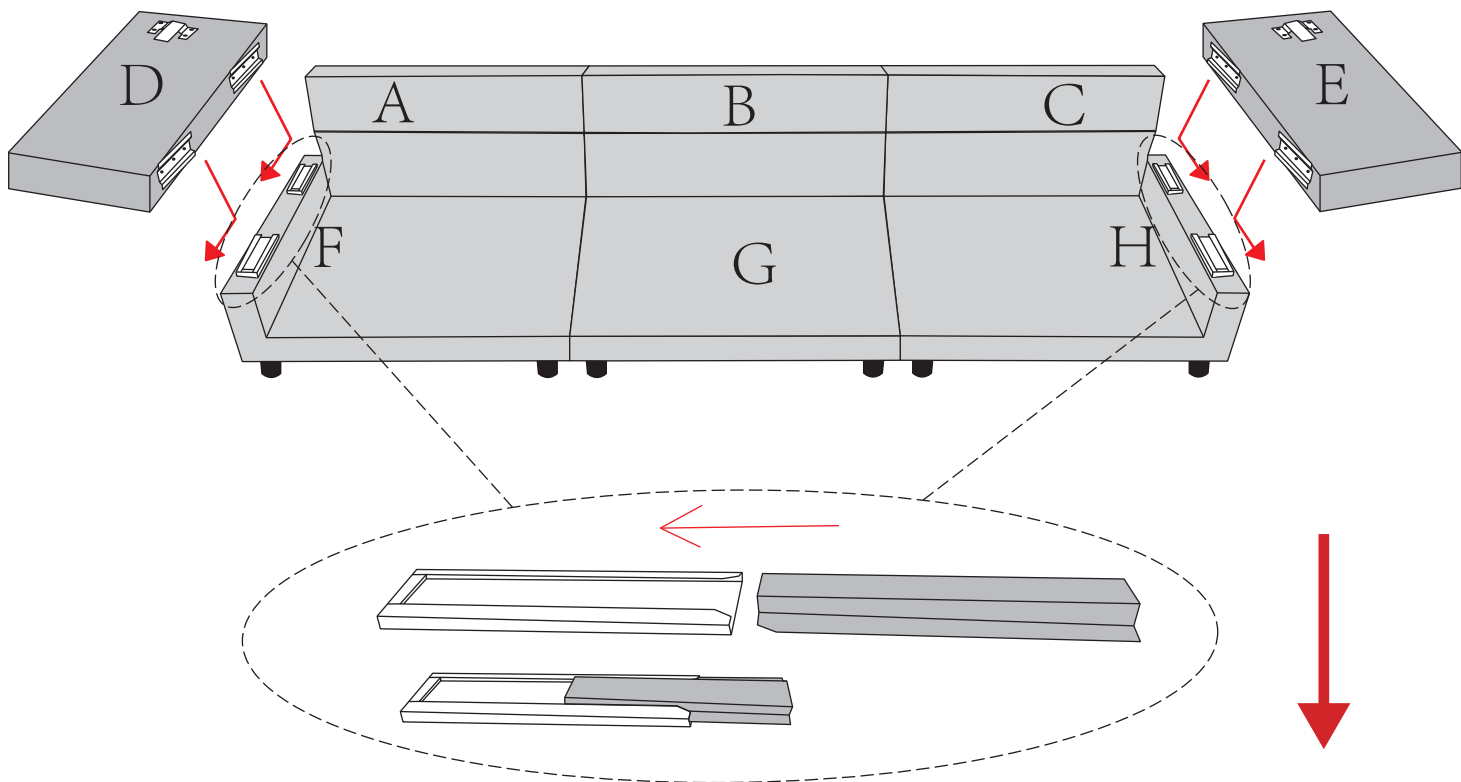

M * 2

N

O

WF305757 BOX 4-1: A+F+D+M+L+I*4+P*4
 WF305758 BOX 4-2: H+C+E+M+L+I*4+P*4
 WF305761 BOX 4-3: J+O+K*2+I*4+P*4
 WF305762 BOX 4-4: G+B+N+L+I*4+P*4

Installation method

After inserting the latch, please turn the back of the sofa upward, and then press firmly on the protruding position of the armrest in the direction of the arrow.