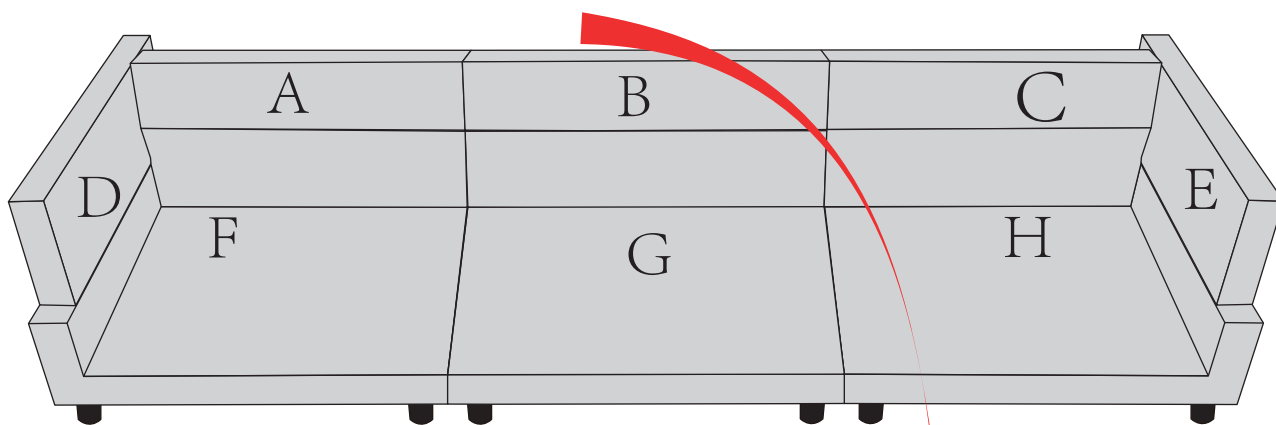

M * 2

N

O

WF305757 BOX 4-1: A+F+D+M+L+I*4+P*4
 WF305758 BOX 4-2: H+C+E+M+L+I*4+P*4
 WF305761 BOX 4-3: J+O+K*2+I*4+P*4
 WF305762 BOX 4-4: G+B+N+L+I*4+P*4

Installation method

After inserting the latch, please turn the back of the sofa upward, and then press firmly on the protruding position of the armrest in the direction of the arrow.