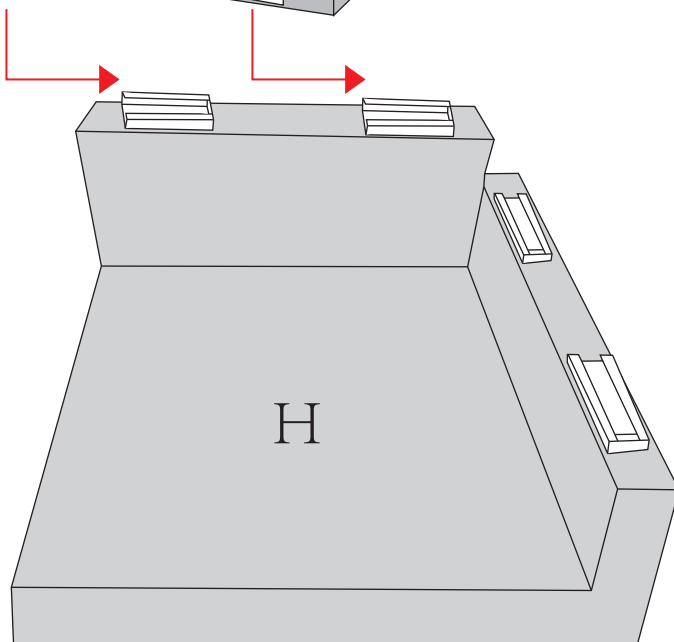

M * 2

N

O

WF305757 BOX 4-1: A+F+D+M+L+I*4+P*4
 WF305758 BOX 4-2: H+C+E+M+L+I*4+P*4
 WF305761 BOX 4-3: J+O+K*2+I*4+P*4
 WF305762 BOX 4-4: G+B+N+L+I*4+P*4

Installation method

After inserting the latch, please turn the back of the sofa upward, and then press firmly on the protruding position of the armrest in the direction of the arrow.