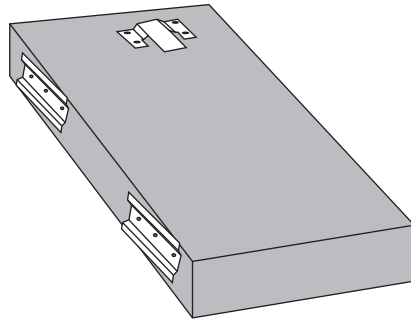

ASSEMBLY INSTRUCTIONS

WF305757/WF305758/WF305761/WF305762

Parts List

A

B

C

D

E

M * 2

N

O

WF305757 BOX 4-1: A+F+D+M+L+I*4+P*4
 WF305758 BOX 4-2: H+C+E+M+L+I*4+P*4
 WF305761 BOX 4-3: J+O+K*2+I*4+P*4
 WF305762 BOX 4-4: G+B+N+L+I*4+P*4

Installation method

After inserting the latch, please turn the back of the sofa upward, and then press firmly on the protruding position of the armrest in the direction of the arrow.