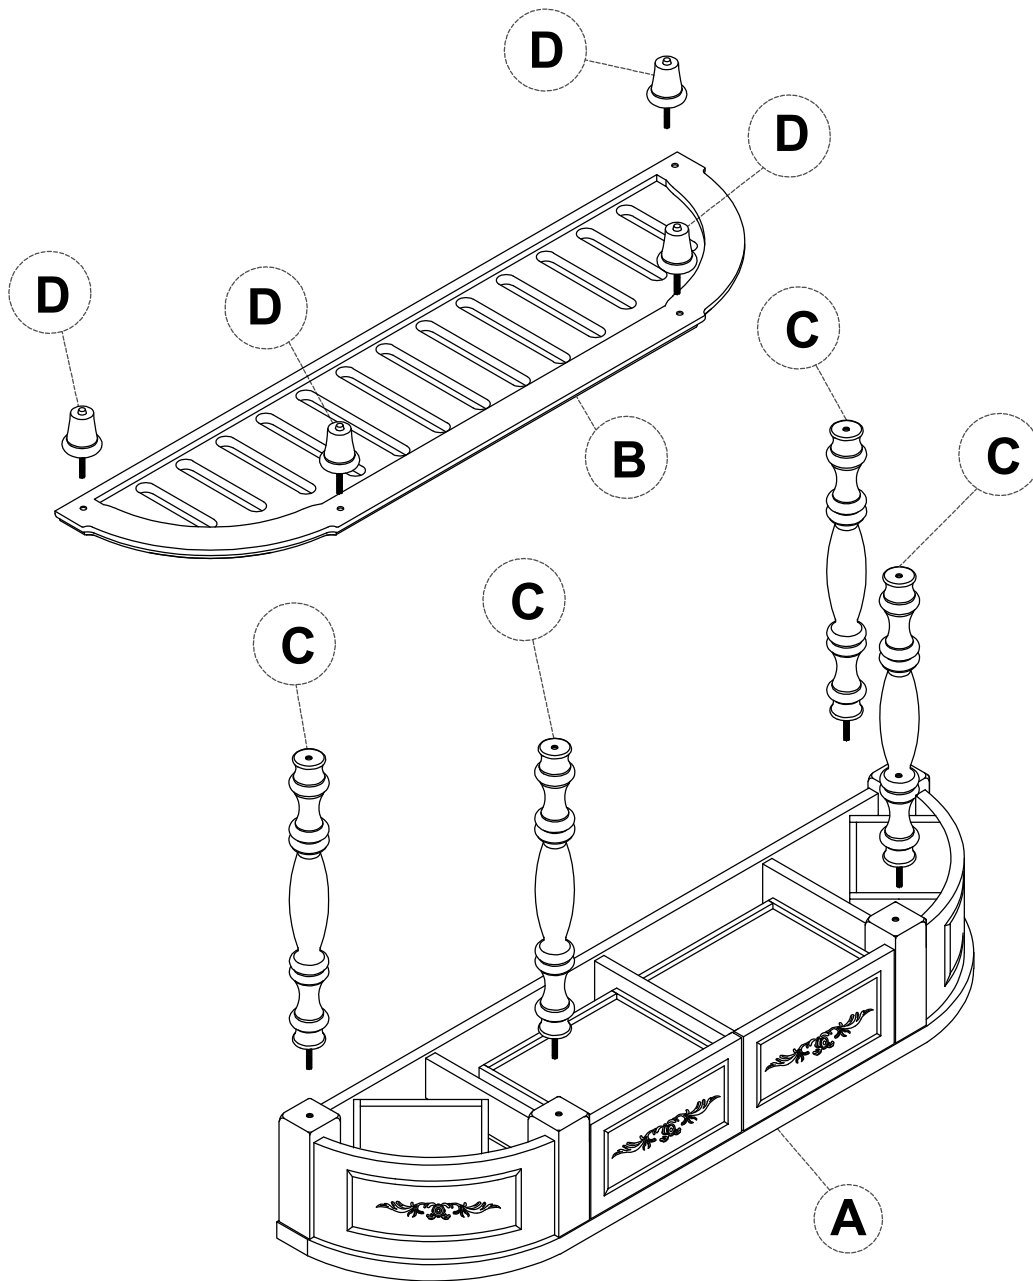

# ASSEMBLY INSTRUCTIONS

ITEM NOTE : WF311495

CONSOLE TABLE

## IMPORTANT NOTE:

- ① PLACE ALL PARTS ON A CLEAN AND SMOOTH SURFACE SUCH AS A RUG OR CARPET TO AVOID THE PARTS FROM BEING SCRATCHED.
- ② BEFORE YOU BEGIN, KINDLY FOLLOW THE ASSEMBLY INSTRUCTIONS STEP BY STEP.
- ③ DO NOT TIGHTEN ALL SCREWS AND BOLTS UNTIL THE TABLE IS FULLY SET-UP

**Part List For One**

**Anti-Tip Hardware**

No	Parts Desc.	Q'ty	No	Description	Q'ty
A	TOP PANEL 	1pcs	1	BRACKET 	2 pcs
			2	PLASTIC STRAP 	1pcs
B	SHELF 	1pcs	3	SHORT SCREW 4 x 20mm 	2 pcs
C	MIDDLE LEGS 	4pcs	4	LONG SCREW 4 x 30mm 	2 pcs
D	BOTTOM LEGS 	4pcs			