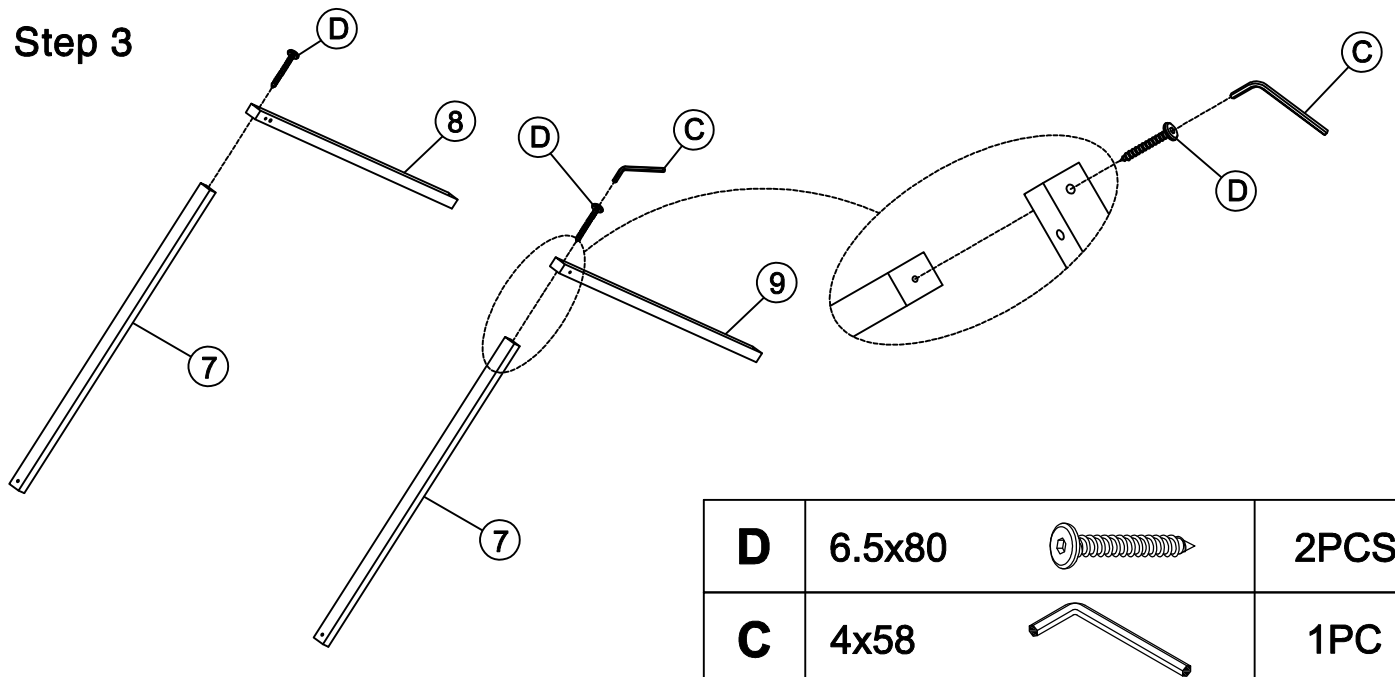

ASSEMBLY INSTRUCTIONS

FULL HOUSE BED

WF531502

ASSEMBLY INSTRUCTIONS

ASSEMBLY INSTRUCTIONS

WF531502 (Hardware in this SKU)

1	 Leg	2pcs	6	 Back guard rails	3pcs
2	 Leg	2pcs	7	 Roof top	2pcs
3	 Front bed side frame	1pc	8	 Roof top	1pc
4	 Back bed side frame	1pc	9	 Roof top	1pc
5	 Bed head frame	2pcs			

WF531502 (Hardware in this SKU)

A	1/4x90 	22PCS	D	6.5x80 	2PCS
B	Ø10x40 	18PCS	E	6.5x60 	4PCS
C	4x58 	1PC		Phillip head screw Not include 	

ASSEMBLY INSTRUCTIONS

Step 1

				C	4x58		1PC
A	1/4x90		8PCS	B	Ø10x40		8PCS

ASSEMBLY INSTRUCTIONS

Step 2

C	4x58		1PC	B		8PCS
A	1/4x90		12PCS	B	Ø10x40	8PCS

Step 3

D	6.5x80		2PCS
C	4x58		1PC

ASSEMBLY INSTRUCTIONS

Step 4

A	1/4x90		2PCS				
B	Ø10x40		2PCS	C	0.4x5.8		1PC

Step 5

E	6.5x60		4PCS	C	4x58		1PC
----------	--------	---	------	----------	------	---	-----