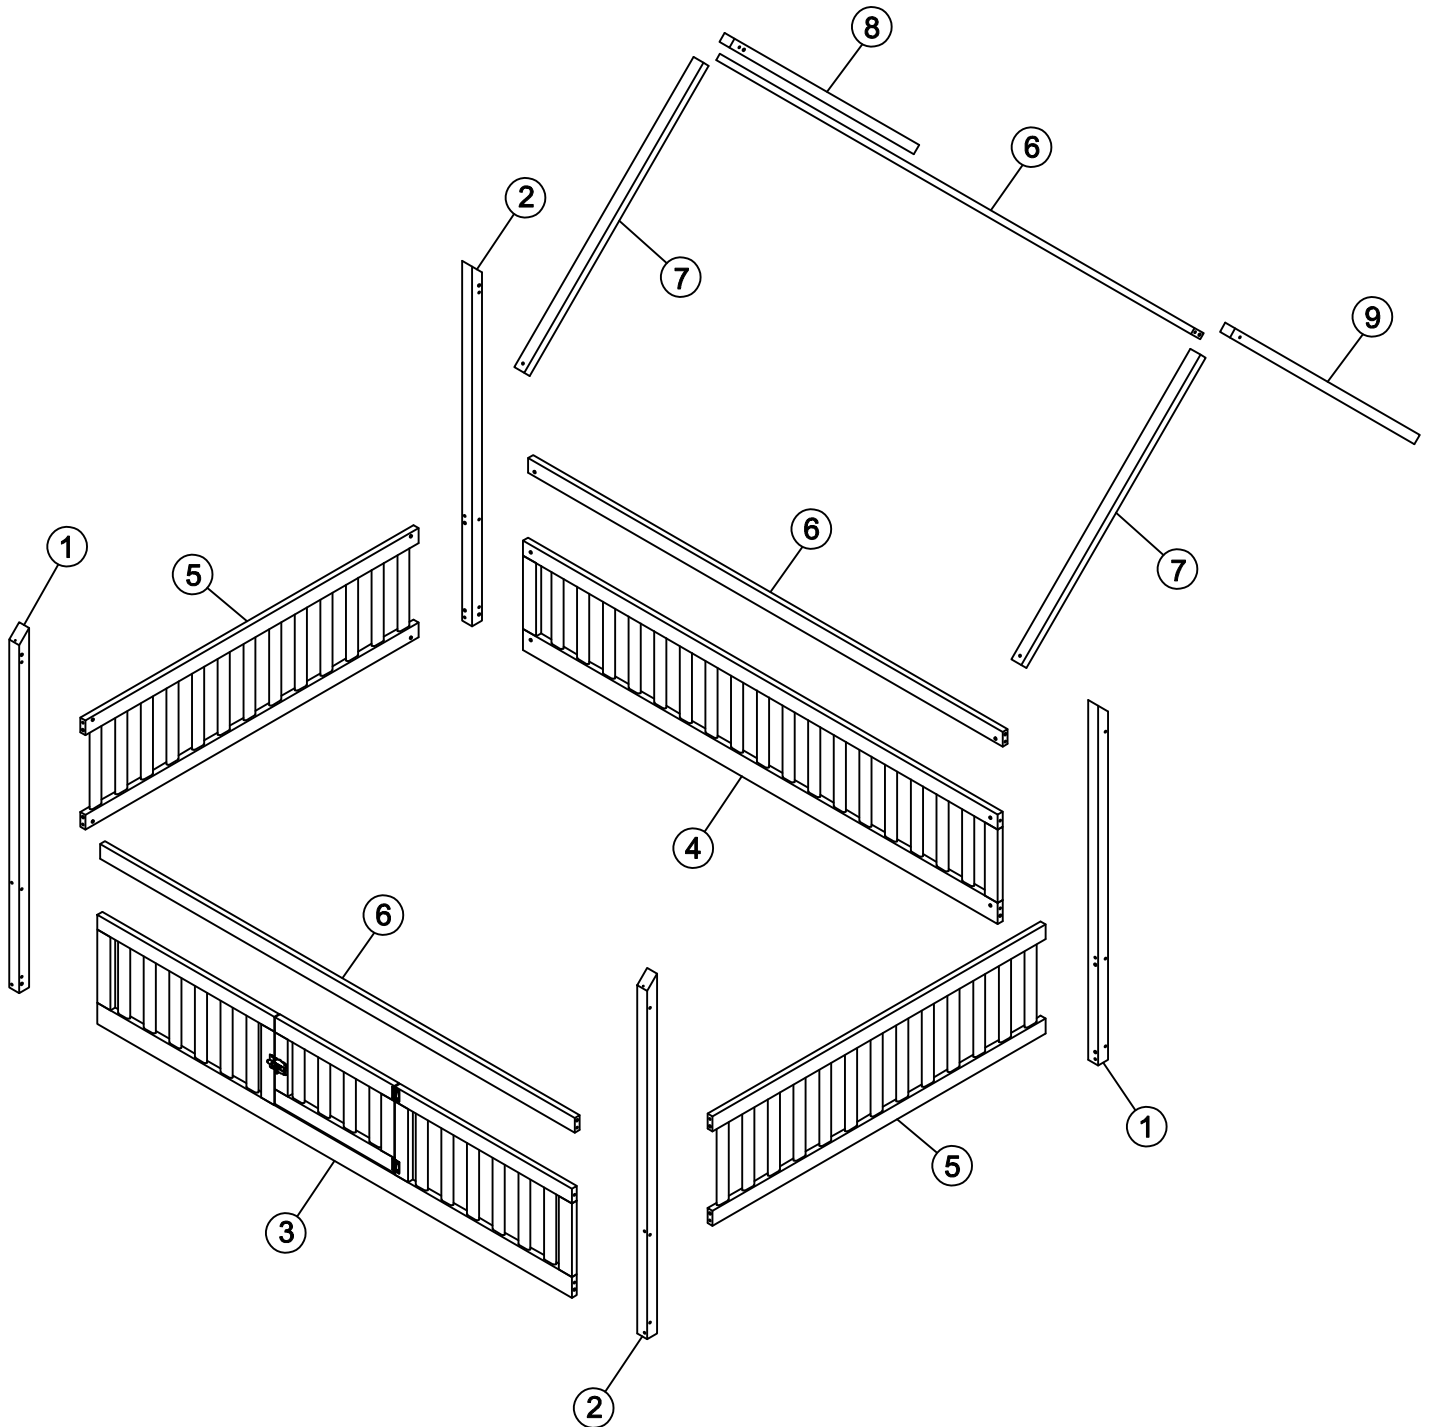

ASSEMBLY INSTRUCTIONS

FULL HOUSE BED

WF531502

ASSEMBLY INSTRUCTIONS

ASSEMBLY INSTRUCTIONS

WF531502 (Hardware in this SKU)

1	 Leg	2pcs	6	 Back guard rails	3pcs
2	 Leg	2pcs	7	 Roof top	2pcs
3	 Front bed side frame	1pc	8	 Roof top	1pc
4	 Back bed side frame	1pc	9	 Roof top	1pc
5	 Bed head frame	2pcs			

WF531502 (Hardware in this SKU)

A	1/4x90 	22PCS	D	6.5x80 	2PCS
B	Ø10x40 	18PCS	E	6.5x60 	4PCS
C	4x58 	1PC		Phillip head screw Not include 	

ASSEMBLY INSTRUCTIONS

Step 1

				C	4x58		1PC
A	1/4x90		8PCS	B	Ø10x40		8PCS

ASSEMBLY INSTRUCTIONS

Step 2

C	4x58		1PC	B		8PCS
A	1/4x90		12PCS	B	Ø10x40	8PCS

Step 3

D	6.5x80		2PCS
C	4x58		1PC

ASSEMBLY INSTRUCTIONS

Step 4

A	1/4x90		2PCS				
B	Ø10x40		2PCS	C	0.4x5.8		1PC

Step 5

E	6.5x60		4PCS	C	4x58		1PC
----------	--------	---	------	----------	------	---	-----