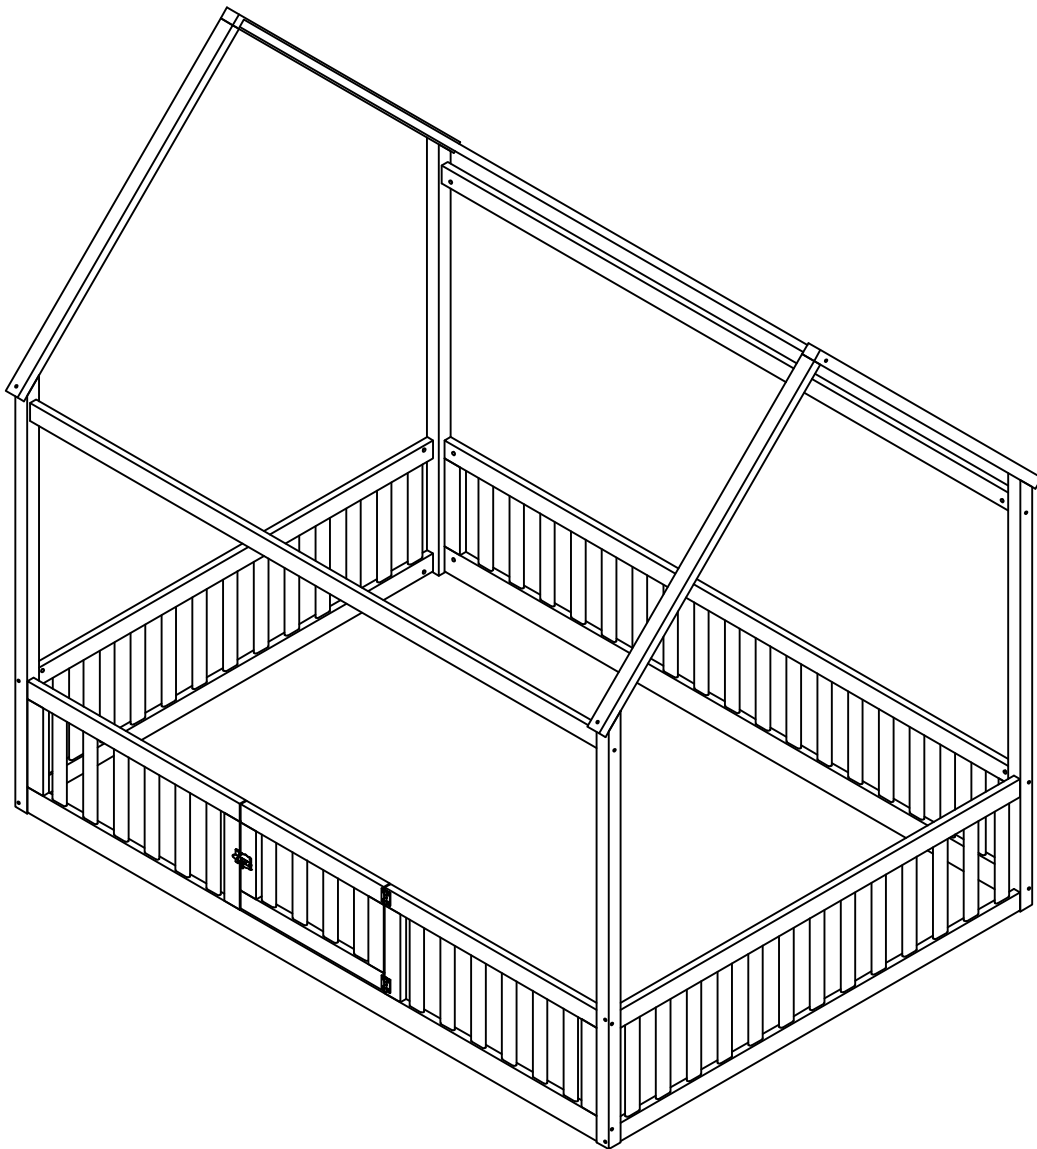

ASSEMBLY INSTRUCTIONS

FULL HOUSE BED

WF531502

ASSEMBLY INSTRUCTIONS

ASSEMBLY INSTRUCTIONS

WF531502 (Hardware in this SKU)

1	 Leg	2pcs	6	 Back guard rails	3pcs
2	 Leg	2pcs	7	 Roof top	2pcs
3	 Front bed side frame	1pc	8	 Roof top	1pc
4	 Back bed side frame	1pc	9	 Roof top	1pc
5	 Bed head frame	2pcs			

WF531502 (Hardware in this SKU)

A	1/4x90 	22PCS	D	6.5x80 	2PCS
B	Ø10x40 	18PCS	E	6.5x60 	4PCS
C	4x58 	1PC		Phillip head screw Not include 	

ASSEMBLY INSTRUCTIONS

Step 1

				C	4x58		1PC
A	1/4x90		8PCS	B	Ø10x40		8PCS

ASSEMBLY INSTRUCTIONS

Step 2

C	4x58		1PC	B		8PCS
A	1/4x90		12PCS	B	Ø10x40	8PCS

Step 3

D	6.5x80		2PCS
C	4x58		1PC

ASSEMBLY INSTRUCTIONS

Step 4

A	1/4x90		2PCS				
B	Ø10x40		2PCS	C	0.4x5.8		1PC