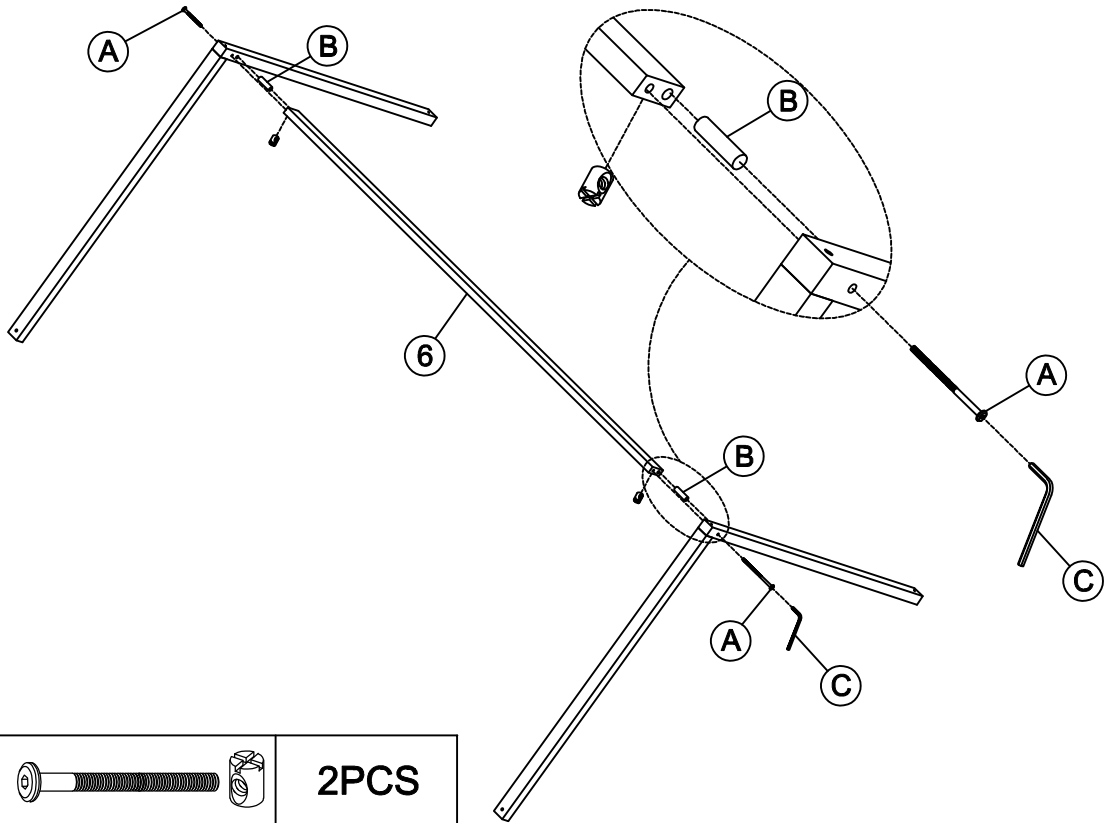

ASSEMBLY INSTRUCTIONS

FULL HOUSE BED

WF531502

ASSEMBLY INSTRUCTIONS

ASSEMBLY INSTRUCTIONS

WF531502 (Hardware in this SKU)

1	 Leg	2pcs	6	 Back guard rails	3pcs
2	 Leg	2pcs	7	 Roof top	2pcs
3	 Front bed side frame	1pc	8	 Roof top	1pc
4	 Back bed side frame	1pc	9	 Roof top	1pc
5	 Bed head frame	2pcs			

WF531502 (Hardware in this SKU)

A	1/4x90 	22PCS	D	6.5x80 	2PCS
B	Ø10x40 	18PCS	E	6.5x60 	4PCS
C	4x58 	1PC		Phillip head screw Not include 	

ASSEMBLY INSTRUCTIONS

Step 1

				C	4x58		1PC
A	1/4x90		8PCS	B	Ø10x40		8PCS

ASSEMBLY INSTRUCTIONS

Step 2

C	4x58		1PC	B		8PCS
A	1/4x90		12PCS	B	Ø10x40	8PCS

Step 3

D	6.5x80		2PCS
C	4x58		1PC

ASSEMBLY INSTRUCTIONS

Step 4

A	1/4x90		2PCS				
B	Ø10x40		2PCS	C	0.4x5.8		1PC

Step 5

E	6.5x60		4PCS	C	4x58		1PC
----------	--------	---	------	----------	------	---	-----