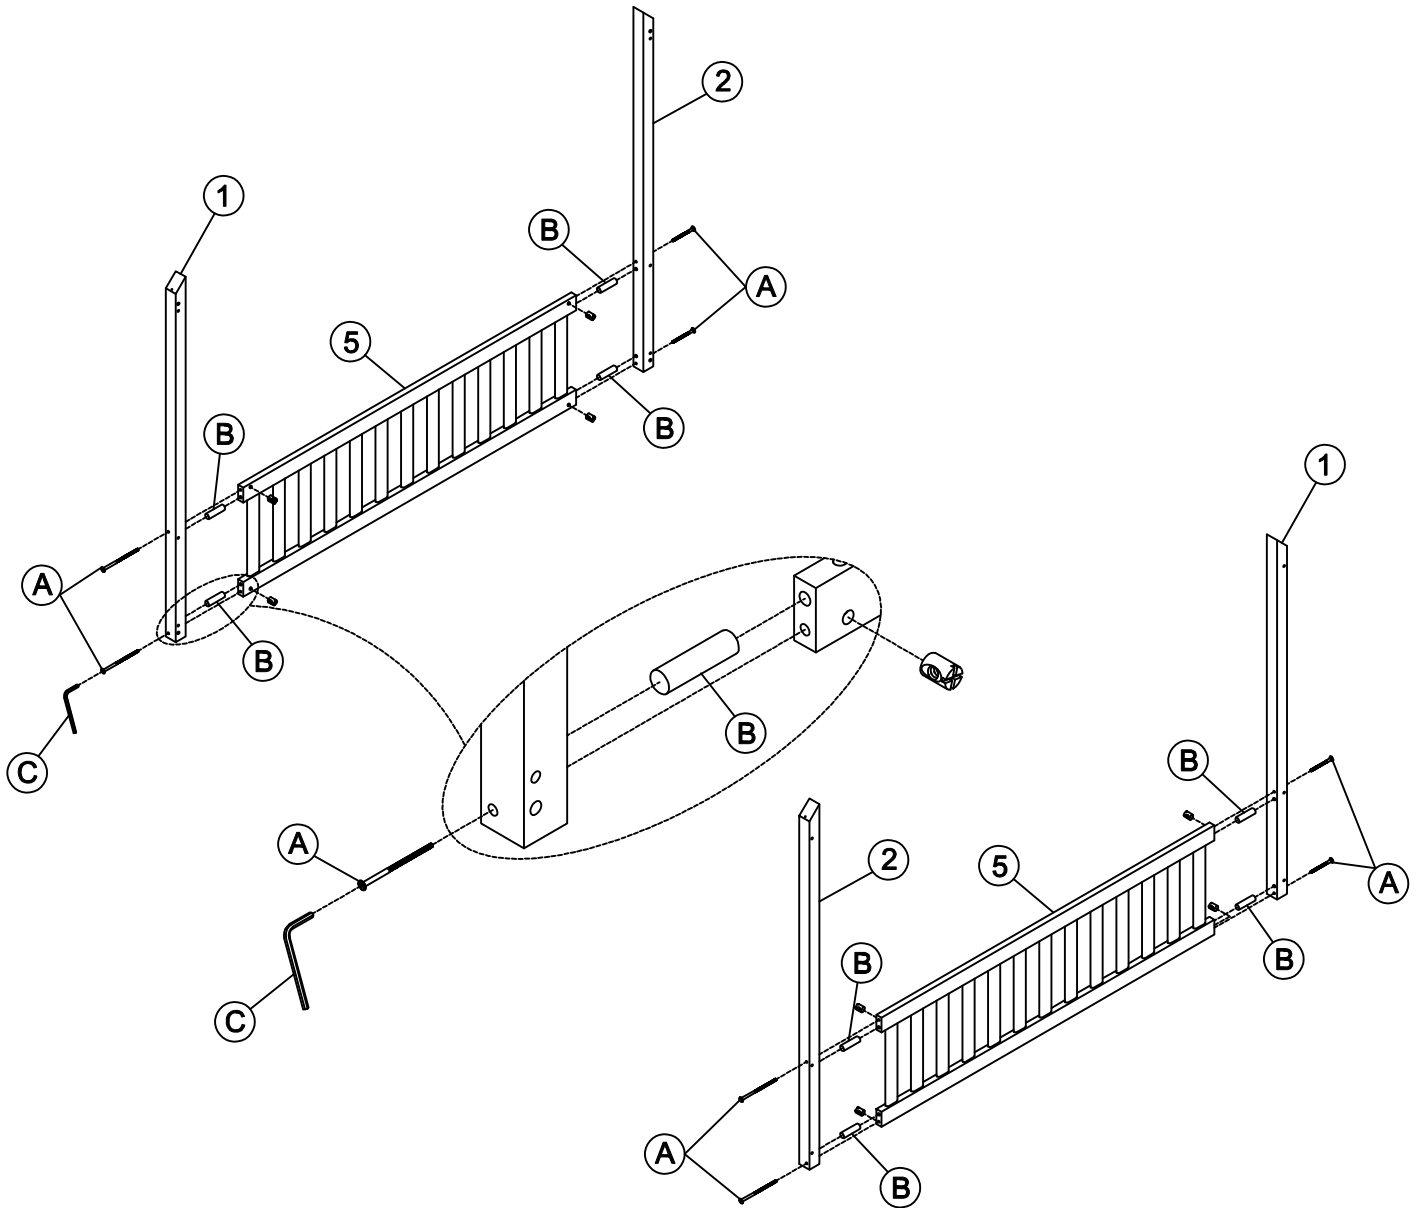

ASSEMBLY INSTRUCTIONS

FULL HOUSE BED

WF531502

ASSEMBLY INSTRUCTIONS

ASSEMBLY INSTRUCTIONS

WF531502 (Hardware in this SKU)

1	 Leg	2pcs	6	 Back guard rails	3pcs
2	 Leg	2pcs	7	 Roof top	2pcs
3	 Front bed side frame	1pc	8	 Roof top	1pc
4	 Back bed side frame	1pc	9	 Roof top	1pc
5	 Bed head frame	2pcs			

WF531502 (Hardware in this SKU)

A	1/4x90 	22PCS	D	6.5x80 	2PCS
B	Ø10x40 	18PCS	E	6.5x60 	4PCS
C	4x58 	1PC		Phillip head screw Not include 	

ASSEMBLY INSTRUCTIONS

Step 1

				C	4x58		1PC
A	1/4x90		8PCS	B	Ø10x40		8PCS

ASSEMBLY INSTRUCTIONS

Step 2

C	4x58		1PC	B		8PCS
A	1/4x90		12PCS	B	Ø10x40	8PCS

Step 3

D	6.5x80		2PCS
C	4x58		1PC

ASSEMBLY INSTRUCTIONS

Step 4

A	1/4x90		2PCS				
B	Ø10x40		2PCS	C	0.4x5.8		1PC

Step 5

E	6.5x60		4PCS	C	4x58		1PC
----------	--------	---	------	----------	------	---	-----