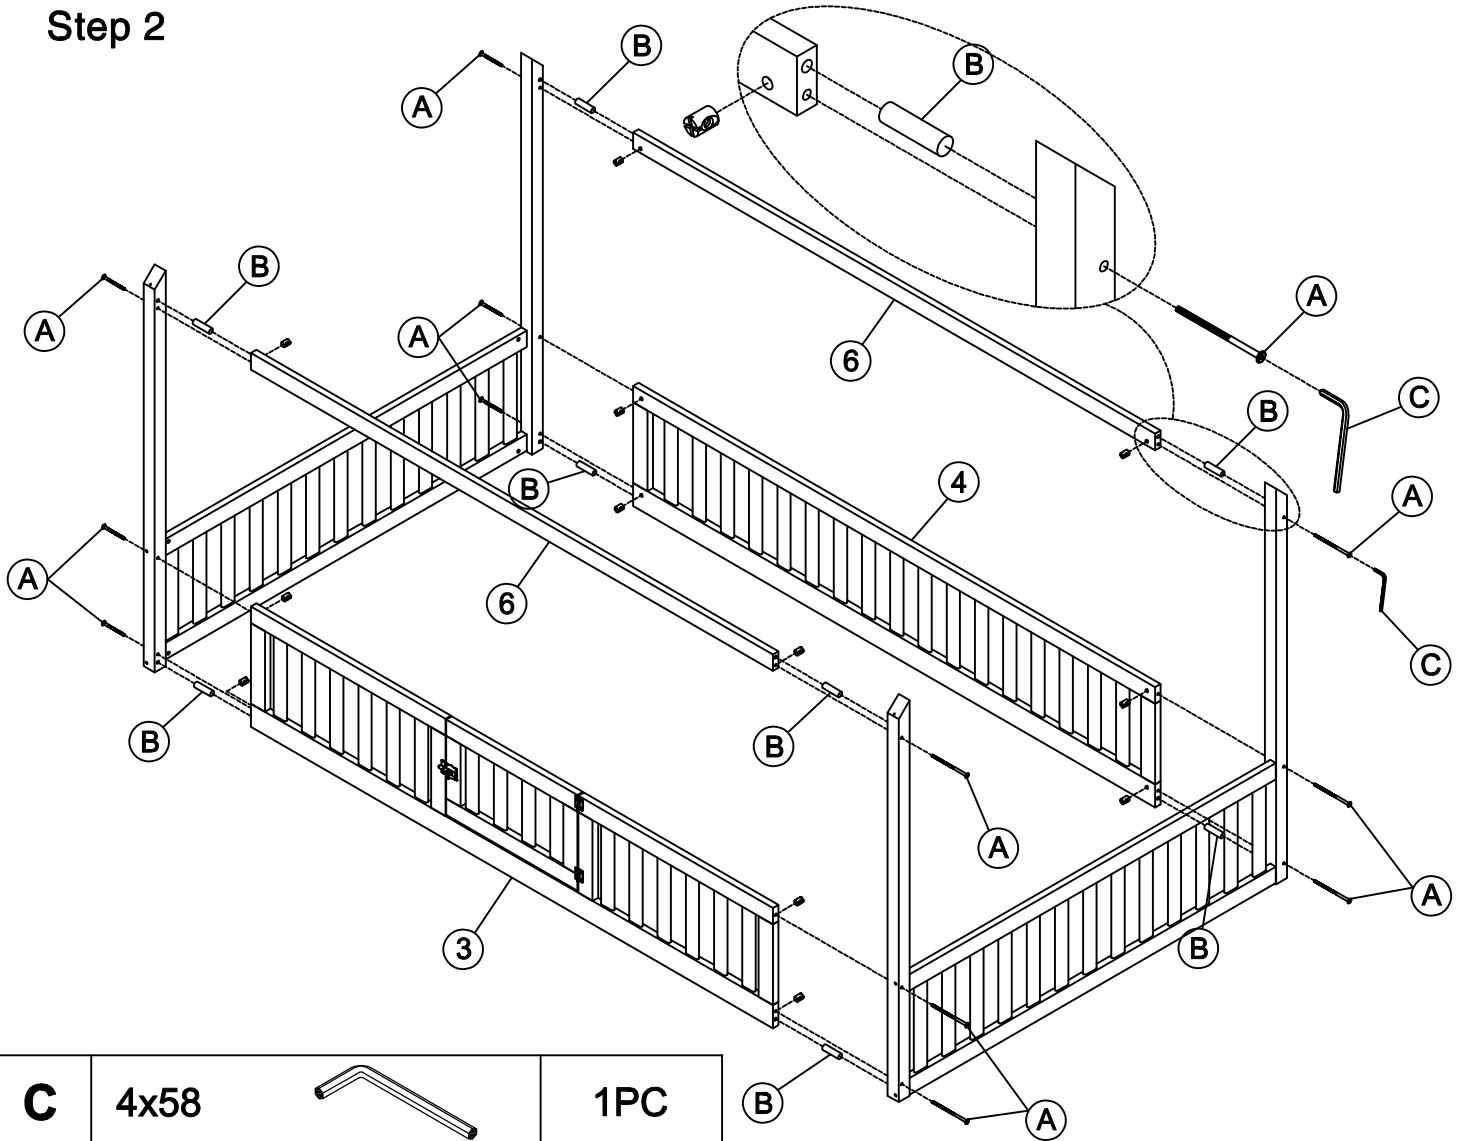

ASSEMBLY INSTRUCTIONS

FULL HOUSE BED

WF531502

ASSEMBLY INSTRUCTIONS

ASSEMBLY INSTRUCTIONS

WF531502 (Hardware in this SKU)

1	 Leg	2pcs	6	 Back guard rails	3pcs
2	 Leg	2pcs	7	 Roof top	2pcs
3	 Front bed side frame	1pc	8	 Roof top	1pc
4	 Back bed side frame	1pc	9	 Roof top	1pc
5	 Bed head frame	2pcs			

WF531502 (Hardware in this SKU)

A	1/4x90 	22PCS	D	6.5x80 	2PCS
B	Ø10x40 	18PCS	E	6.5x60 	4PCS
C	4x58 	1PC		Phillip head screw Not include 	

ASSEMBLY INSTRUCTIONS

Step 1

				C	4x58		1PC
A	1/4x90		8PCS	B	Ø10x40		8PCS

ASSEMBLY INSTRUCTIONS

Step 2

C	4x58		1PC	B		8PCS
A	1/4x90		12PCS	B	Ø10x40	8PCS

Step 3

D	6.5x80		2PCS
C	4x58		1PC

ASSEMBLY INSTRUCTIONS

Step 4

A	1/4x90		2PCS				
B	Ø10x40		2PCS	C	0.4x5.8		1PC

Step 5

E	6.5x60		4PCS	C	4x58		1PC
----------	--------	---	------	----------	------	---	-----