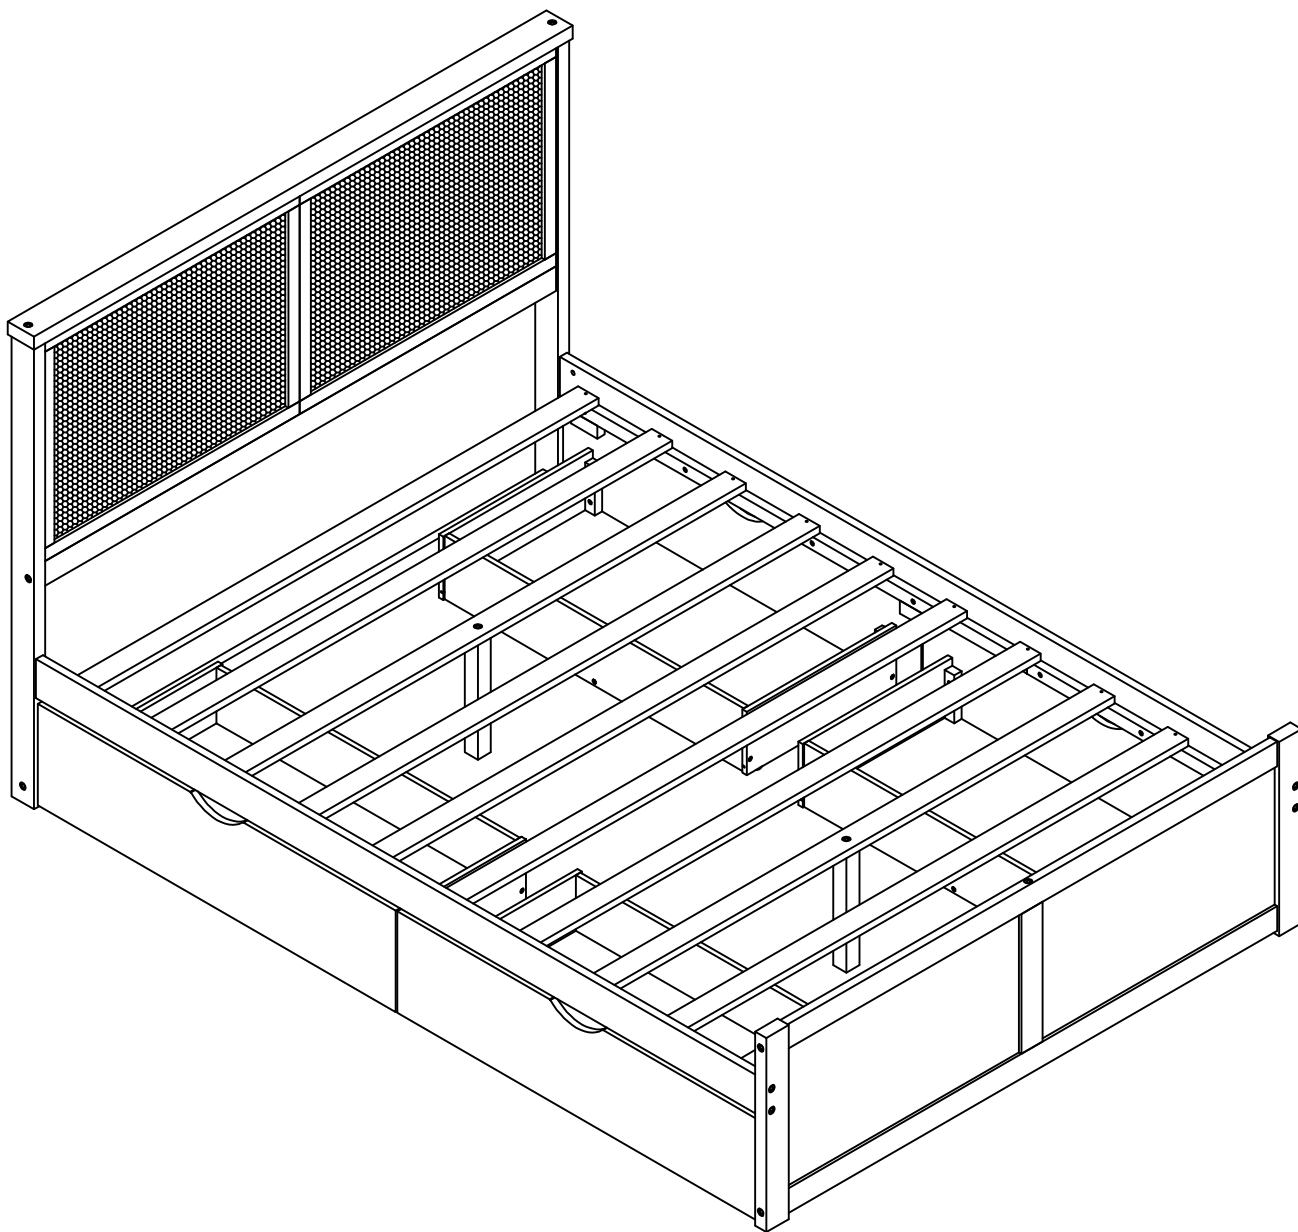

# ASSEMBLY INSTRUCTION

SKU CODE: WF323474-WF323475

# Part List (Box 1-WF323474)

<b>A3</b>  Panel-2pcs	<b>A4</b>  WoodBar-1pc	<b>B4</b>  Slats - 8pcs
<b>B5</b>  Slats - 2pcs	<b>B7</b>  Panel-2pcs	<b>B8</b>  Bottom Drawers-4pcs
<b>B9</b>  Front Drawers-4pcs	<b>C1</b>  Back Drawers-4pcs	<b>C2</b>  Side Drawers-8pcs
<b>C3</b>  WoodBar-8pcs		