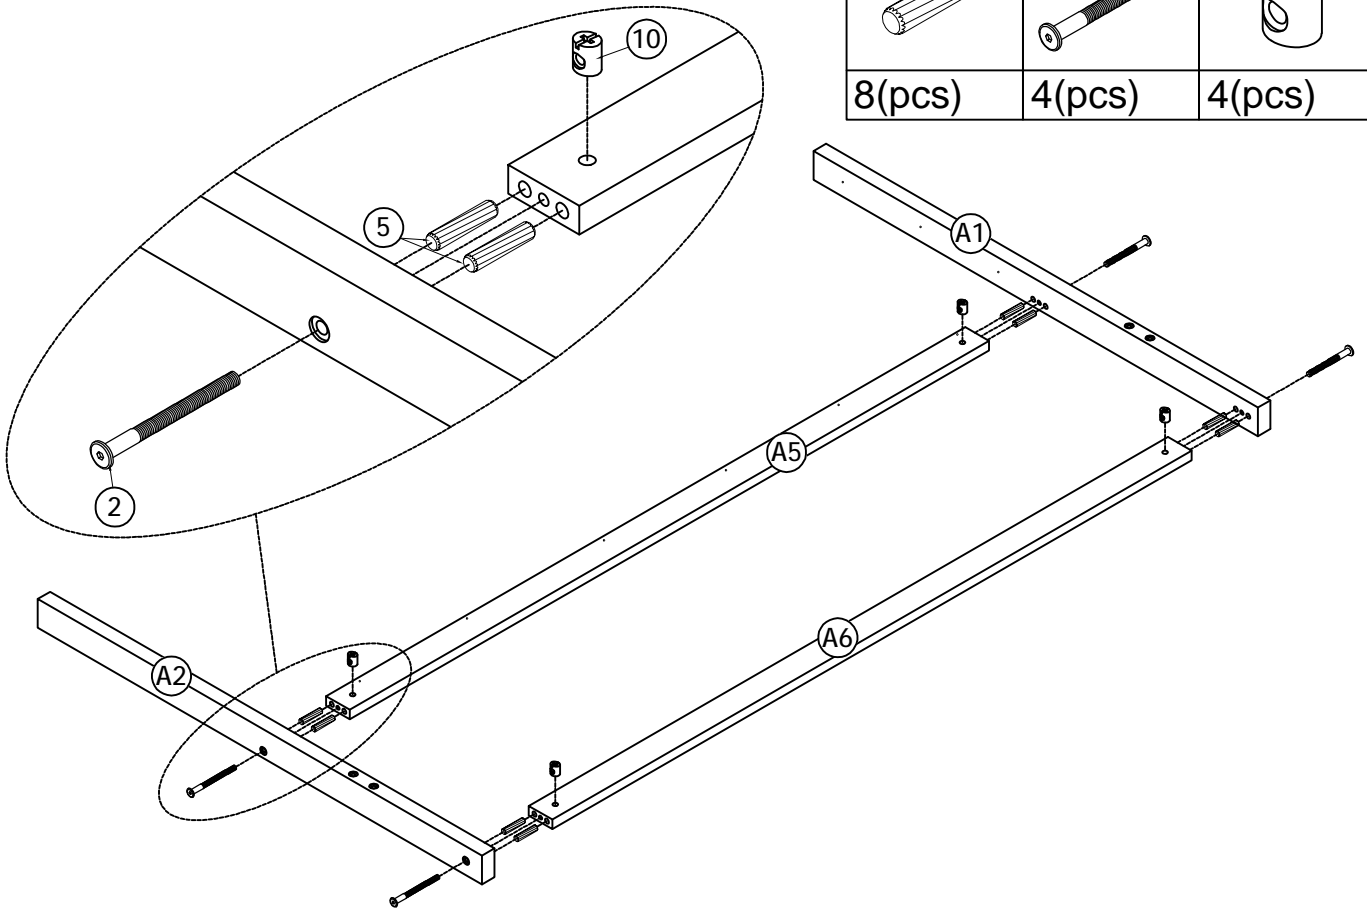

# Part List & Hardware List (Box 2-WF323475)

<b>A1</b>  WoodBar-1pc	<b>A2</b>  WoodBar-1pc	<b>A5</b>  WoodBar-1pc
<b>A6</b>  WoodBar-1pc	<b>A7</b>  WoodBar-2pcs	<b>A8</b>  WoodBar-1pc
<b>A9</b>  WoodBar-1pc	<b>B1</b>  WoodBar-1pc	<b>B2</b>  WoodBar-1pc
<b>B3</b>  Side rail-2pcs	<b>B6</b>  WoodBar-2pcs	

# Hardware List (Box 2 - WF323475)

<p><b>1</b></p>  <p>Ø1/4" x 30mm Hex-Head bolts 2pcs</p>	<p><b>2</b></p>  <p>Ø1/4" x 80 mm Hex-Head bolts 8pcs</p>	<p><b>3</b></p>  <p>Ø1/4" x 100 mm Hex-Head bolts 8pcs</p>
<p><b>4</b></p>  <p>Ø6 x 30 mm Wood dowel 8pcs</p>	<p><b>5</b></p>  <p>Ø10 x 40 mm Wood dowel 16pcs</p>	<p><b>6</b></p>  <p>L-Bracket 1*12*25 8pcs</p>
<p><b>7</b></p>  <p>Screws 1/4" x 50mm 2pcs</p>	<p><b>8</b></p>  <p>Screws 1/4" x 70mm 2pcs</p>	<p><b>9</b></p>  <p>Allen Key 1pc</p>
<p><b>10</b></p>  <p>Ø1/4" x 13 mm Horizontal-Hole bolts 16pcs</p>	<p><b>11</b></p>  <p>Stop wood 6pcs</p>	<p><b>12</b></p>  <p>32mm Wheels 16pcs</p>
<p><b>13</b></p>  <p>M3.5 x 12mm Wood Screws 80pcs</p>	<p><b>14</b></p>  <p>M4 x 30mm Wood Screws 100pcs</p>	

**Assembly Tools Required  
(Not Included)**

**STEP1:** Following below illustration.

5	2	10
		
8(pcs)	4(pcs)	4(pcs)

**STEP2:** Following below illustration.

7	14
	
2(pcs)	6(pcs)
	5
	
	4(pcs)

**STEP3:** Following below illustration.