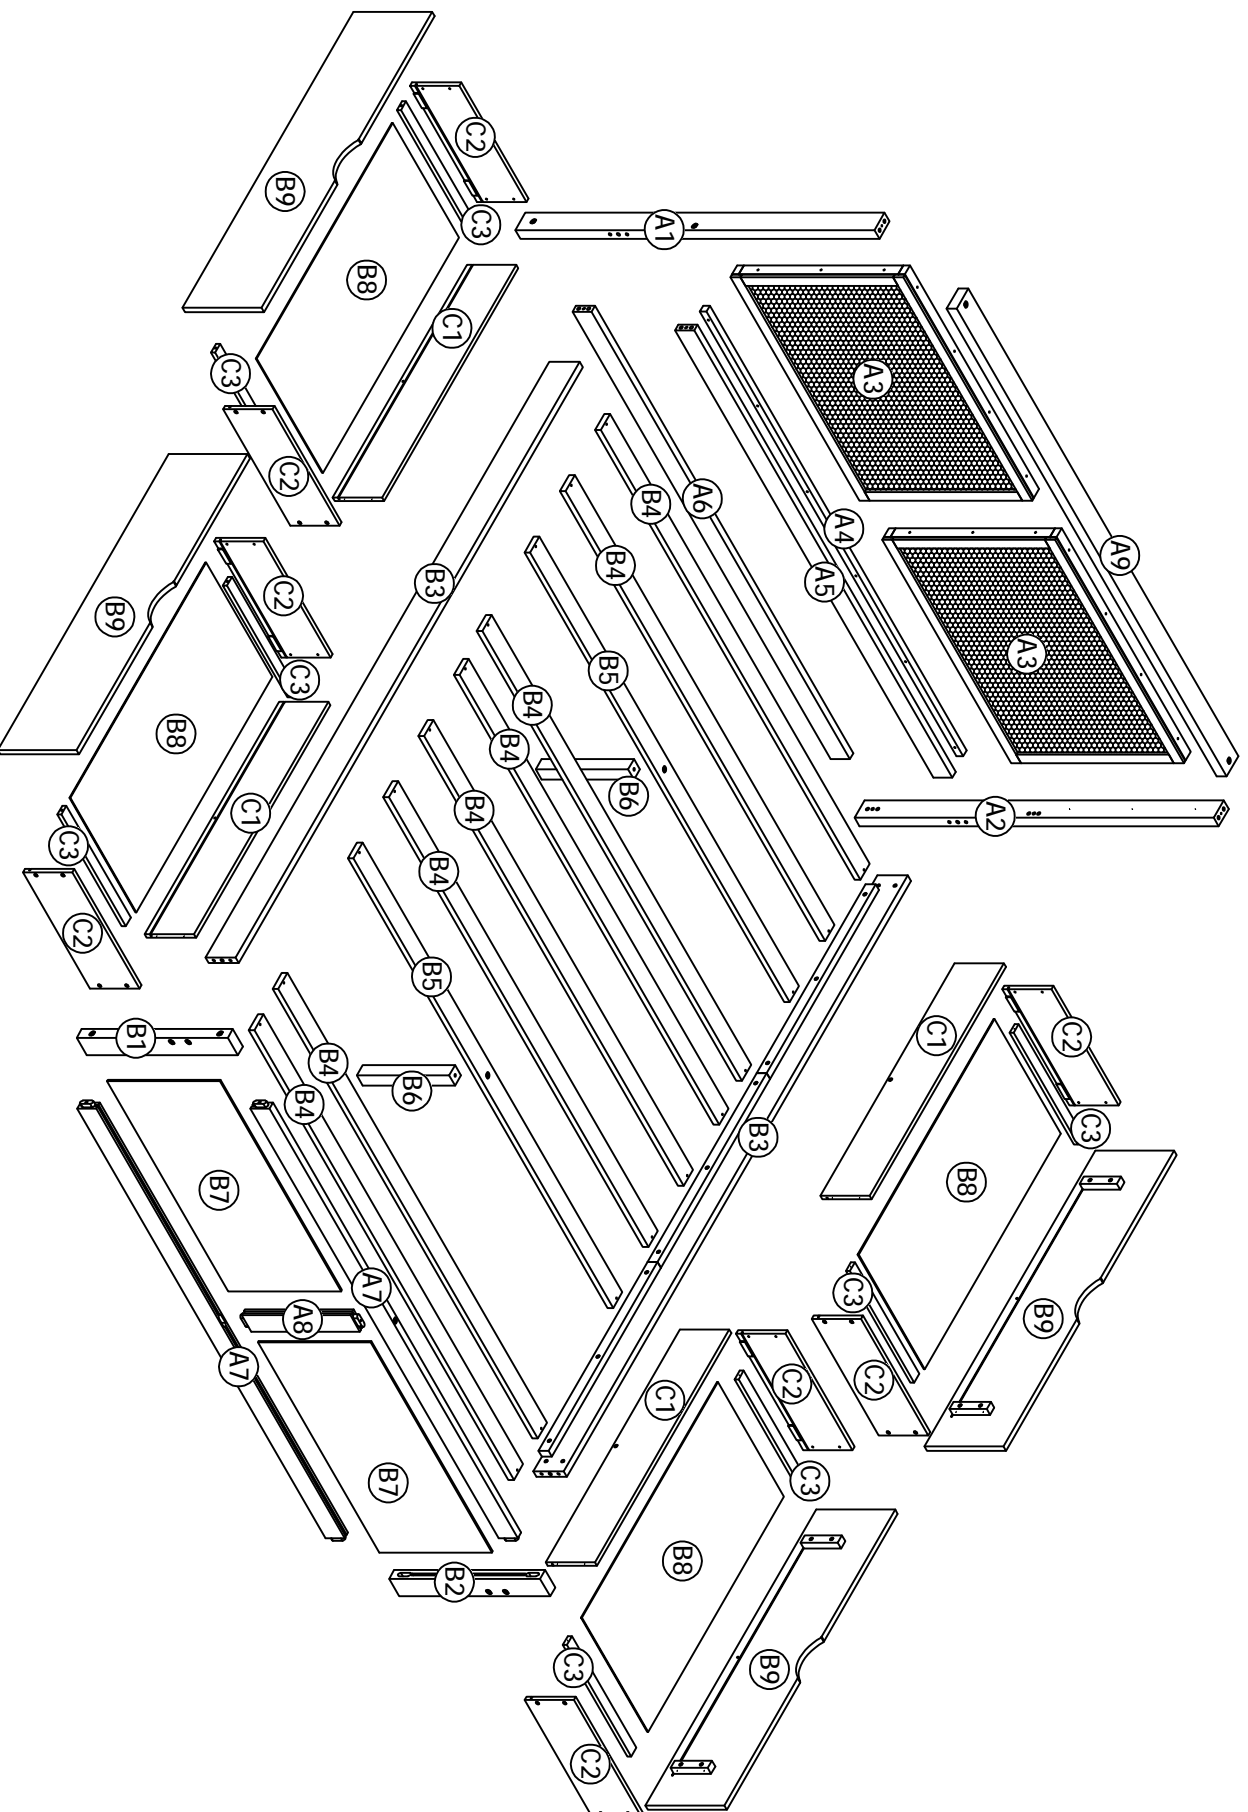

# ASSEMBLY INSTRUCTION

SKU CODE: WF323474-WF323475

# Part List (Box 1-WF323474)

<b>A3</b>  Panel-2pcs	<b>A4</b>  WoodBar-1pc	<b>B4</b>  Slats - 8pcs
<b>B5</b>  Slats - 2pcs	<b>B7</b>  Panel-2pcs	<b>B8</b>  Bottom Drawers-4pcs
<b>B9</b>  Front Drawers-4pcs	<b>C1</b>  Back Drawers-4pcs	<b>C2</b>  Side Drawers-8pcs
<b>C3</b>  WoodBar-8pcs		

# Part List & Hardware List (Box 2-WF323475)

<b>A1</b>  WoodBar-1pc	<b>A2</b>  WoodBar-1pc	<b>A5</b>  WoodBar-1pc
<b>A6</b>  WoodBar-1pc	<b>A7</b>  WoodBar-2pcs	<b>A8</b>  WoodBar-1pc
<b>A9</b>  WoodBar-1pc	<b>B1</b>  WoodBar-1pc	<b>B2</b>  WoodBar-1pc
<b>B3</b>  Side rail-2pcs	<b>B6</b>  WoodBar-2pcs	