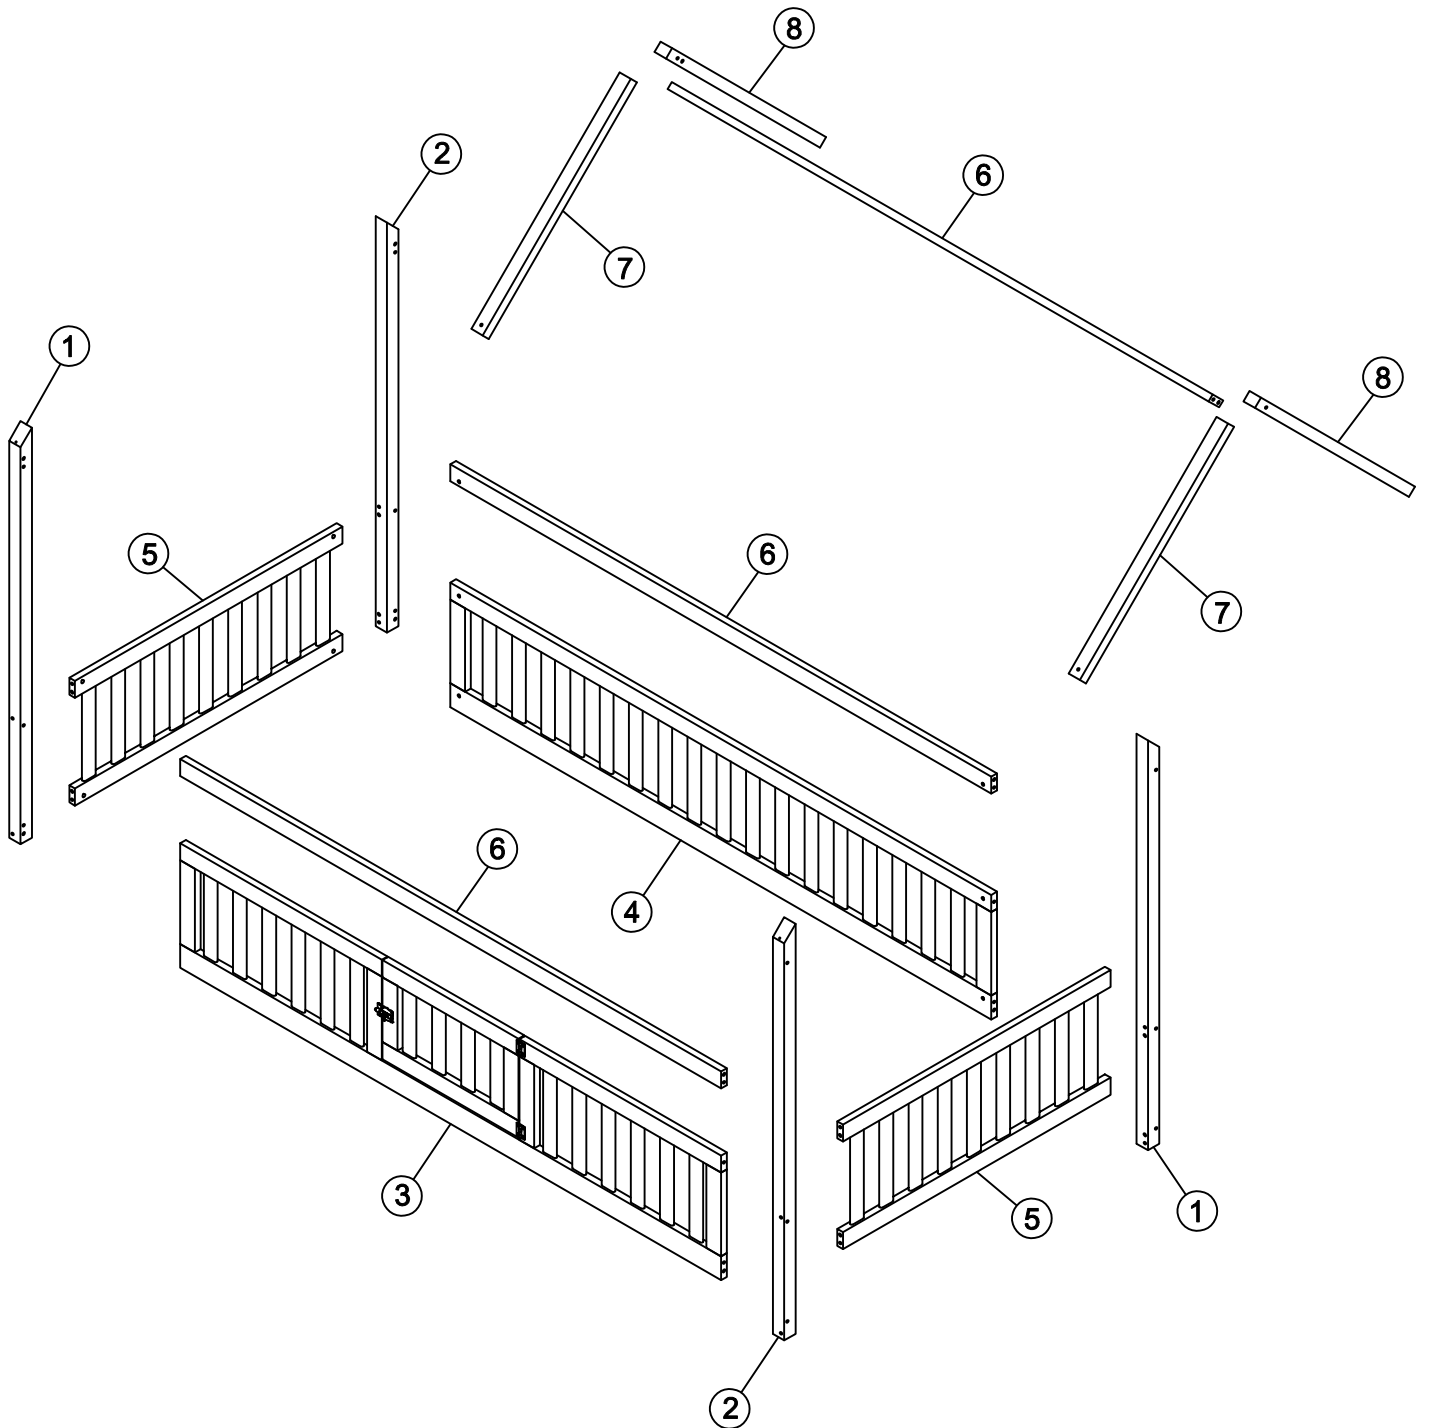

ASSEMBLY INSTRUCTIONS

ASSEMBLY INSTRUCTIONS

WF531501 (Hardware in this SKU)

1	 Leg	2pcs	6	 Back guard rails	3pcs
2	 Leg	2pcs	7	 Roof top	2pcs
3	 Front bed side frame	1pc	8	 Roof top	1pc
4	 Back bed side frame	1pc	9	 Roof top	1pc
5	 Bed head frame	2pcs			

WF531501 (Hardware in this SKU)

A	1/4x90	22PCS	D	6.5x80	2PCS
B	Ø10x40	18PCS	E	6.5x60	4PCS
C	4x58	1PC		Phillip head screw Not include