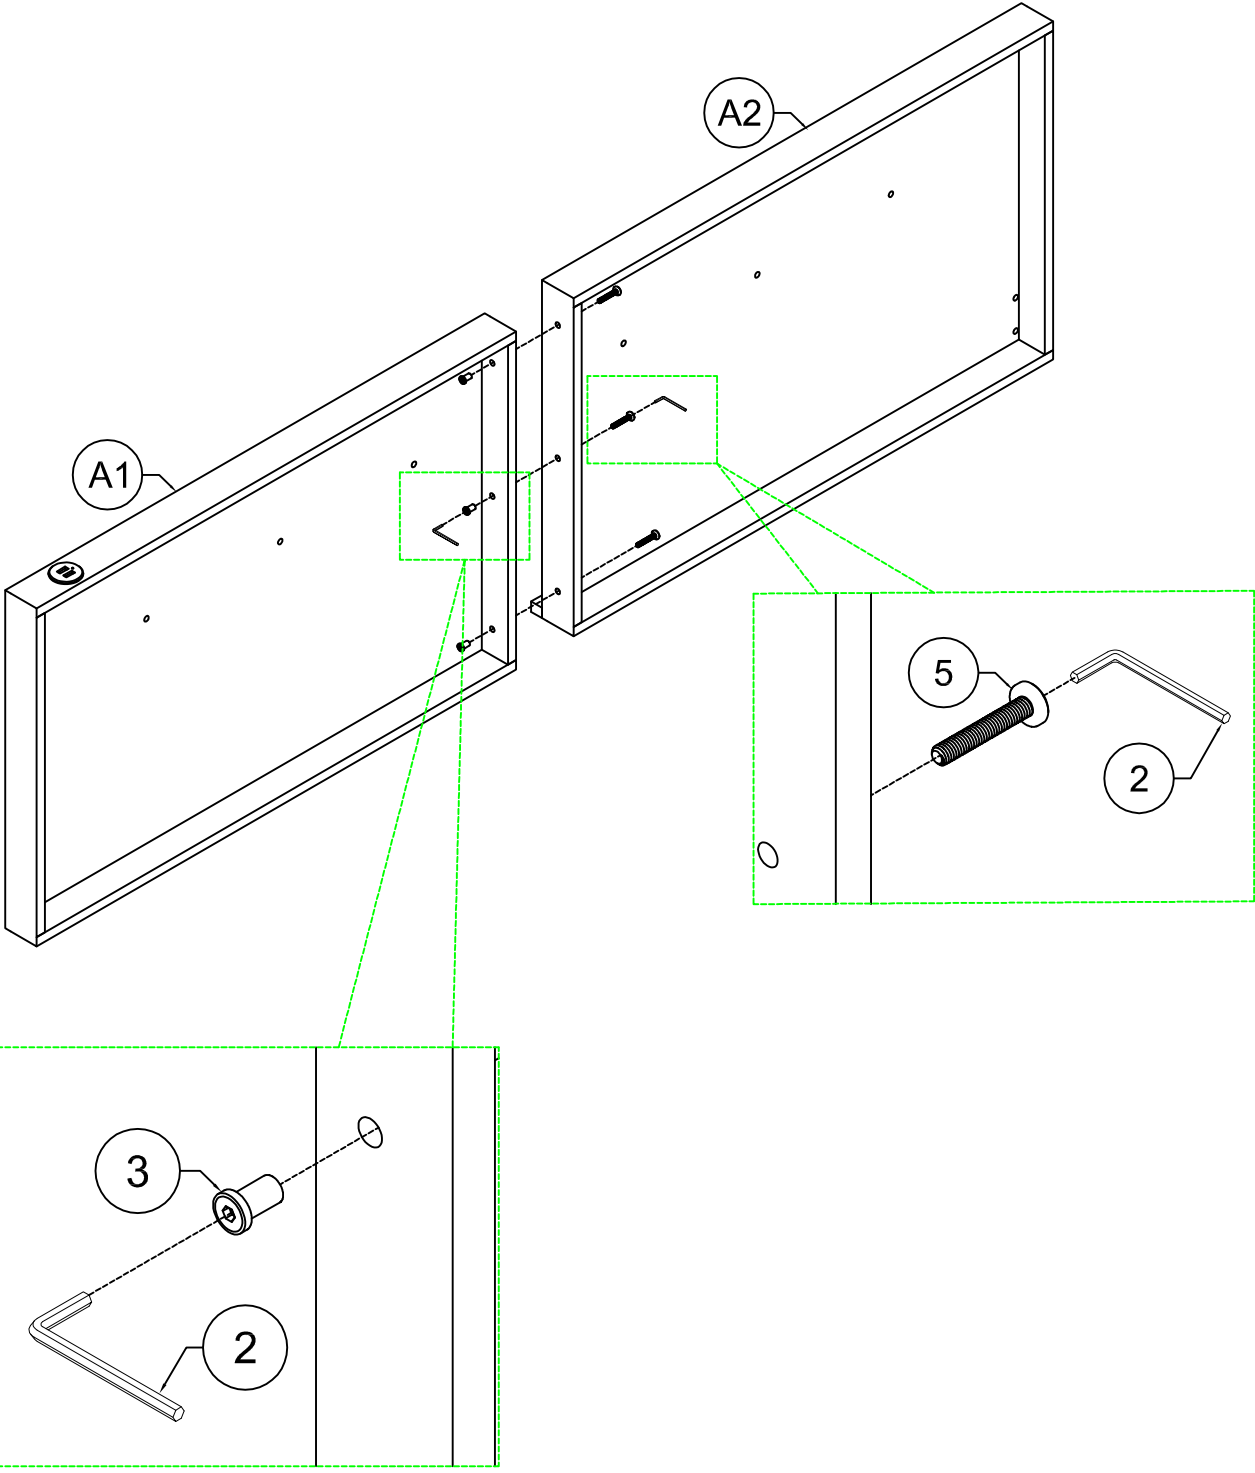

E

Legs Side Rails - 2pcs

Hardware List (WF311155)

<p>1</p>  <p>Plastic Feet(Ø50x40) 7pcs</p>	<p>2</p>  <p>Allen Key 2pcs</p>	<p>3</p>  <p>1/4" x 25mm Sleeve Nut 6pcs</p>
<p>4</p>  <p>1/4" x 50mm Hex-Head bolts 6pcs</p>	<p>5</p>  <p>1/4" x 35mm Hex-Head bolts 11pcs</p>	<p>6</p>  <p>M4 x 30 mm Wood Screws 20pcs</p>
<p>7</p>  <p>1/4" x 40mm Hex-Head bolts 3pcs</p>		

STEP 2-1: Following below illustration:

5

4pcs

STEP 2-2: Following below illustration:

1

1pcs

5

4pcs

STEP 2-3: Following below illustration:

3	5
	
3pcs	3pcs

STEP 3: Following below illustration:

3	4	7
		
3pcs	2pcs	3pcs

STEP 4: Following below illustration:

4

4pcs

STEP 5: Following below illustration: