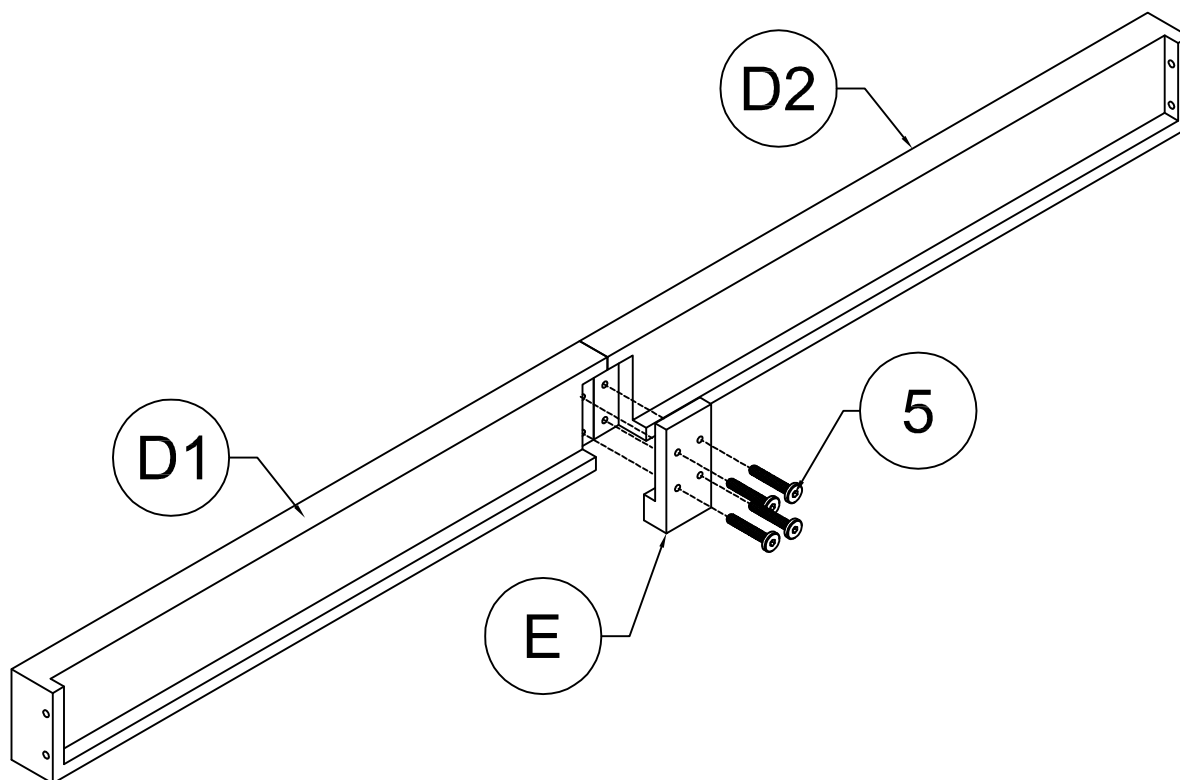

E

Legs Side Rails - 2pcs

Hardware List (WF311155)

<p>1</p>  <p>Plastic Feet(Ø50x40) 7pcs</p>	<p>2</p>  <p>Allen Key 2pcs</p>	<p>3</p>  <p>1/4" x 25mm Sleeve Nut 6pcs</p>
<p>4</p>  <p>1/4" x 50mm Hex-Head bolts 6pcs</p>	<p>5</p>  <p>1/4" x 35mm Hex-Head bolts 11pcs</p>	<p>6</p>  <p>M4 x 30 mm Wood Screws 20pcs</p>
<p>7</p>  <p>1/4" x 40mm Hex-Head bolts 3pcs</p>		

Assembly Tools Required (Not Included)

Part List (WF311156)

B

HB Frames - 1pc

F

Slats - 10pcs

STEP 1: Following below illustration:

1	
6pcs	

STEP 2-1: Following below illustration:

5

4pcs

STEP 2-2: Following below illustration:

1

1pcs

5

4pcs