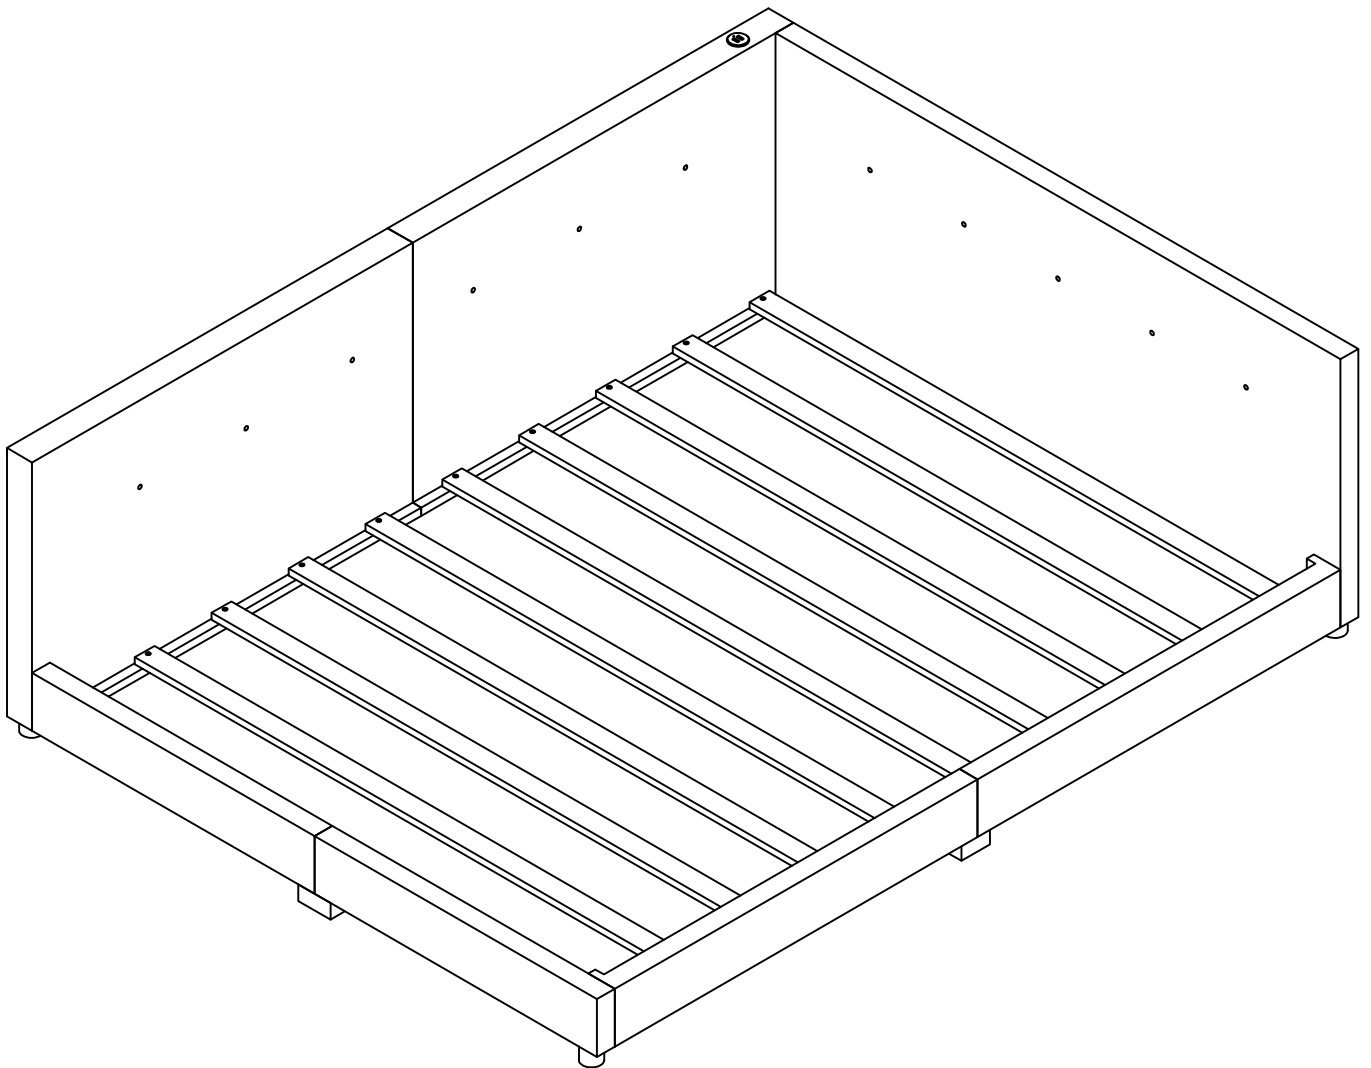

ASSEMBLY INSTRUCTION

SKU CODE: (WF311155/WF311156)

ASSEMBLY INSTRUCTION

Part List (WF311155)

A1

Side Rails - 1pc

A2

Side Rails - 1pc

C1

FB Frames - 1pcs

C2

FB Frames - 1pc

D1

Side Rails - 1pc

D2

Side Rails - 1pc