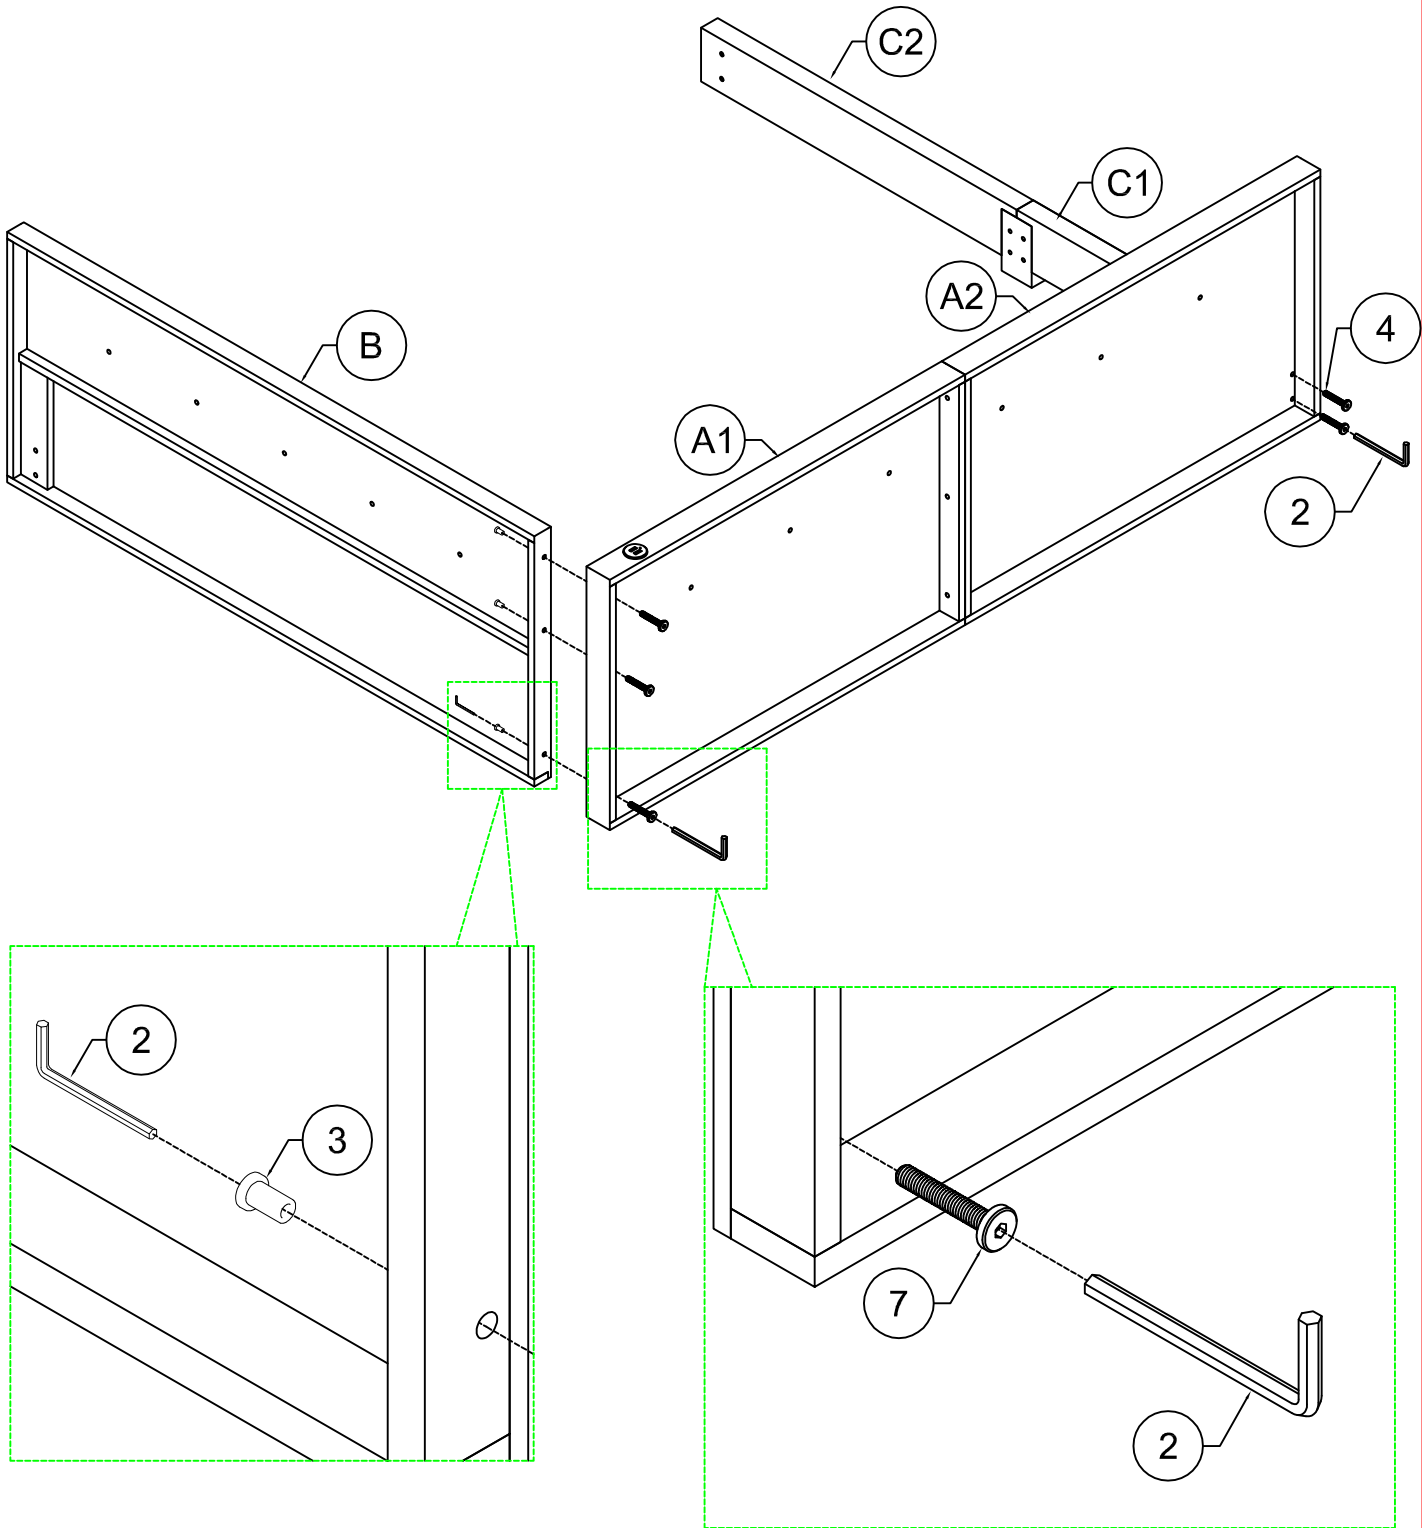

E

Legs Side Rails - 2pcs

Hardware List (WF311155)

<p>1</p>  <p>Plastic Feet(Ø50x40) 7pcs</p>	<p>2</p>  <p>Allen Key 2pcs</p>	<p>3</p>  <p>1/4" x 25mm Sleeve Nut 6pcs</p>
<p>4</p>  <p>1/4" x 50mm Hex-Head bolts 6pcs</p>	<p>5</p>  <p>1/4" x 35mm Hex-Head bolts 11pcs</p>	<p>6</p>  <p>M4 x 30 mm Wood Screws 20pcs</p>
<p>7</p>  <p>1/4" x 40mm Hex-Head bolts 3pcs</p>		

STEP 2-1: Following below illustration:

5

4pcs

STEP 2-2: Following below illustration:

1

1pcs

5

4pcs

STEP 2-3: Following below illustration:

3	5
	
3pcs	3pcs

STEP 3: Following below illustration:

3	4	7
		
3pcs	2pcs	3pcs

STEP 4: Following below illustration:

4

4pcs

STEP 5: Following below illustration: