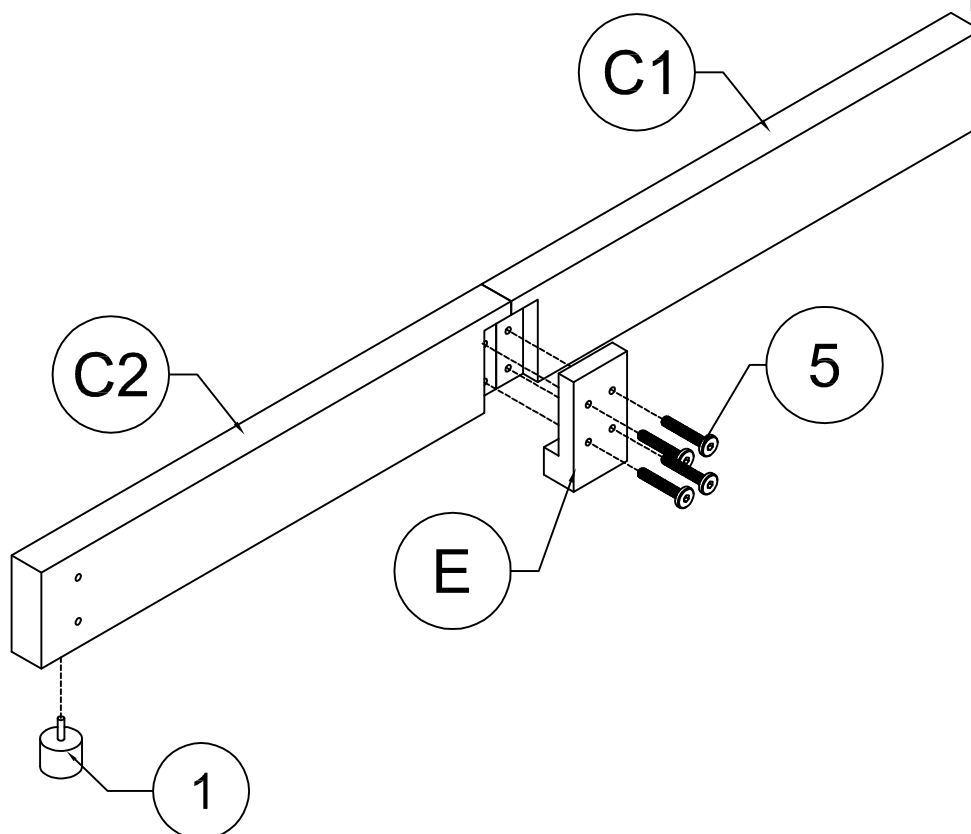

E

Legs Side Rails - 2pcs

Hardware List (WF311155)

<p>1</p>  <p>Plastic Feet(Ø50x40) 7pcs</p>	<p>2</p>  <p>Allen Key 2pcs</p>	<p>3</p>  <p>1/4" x 25mm Sleeve Nut 6pcs</p>
<p>4</p>  <p>1/4" x 50mm Hex-Head bolts 6pcs</p>	<p>5</p>  <p>1/4" x 35mm Hex-Head bolts 11pcs</p>	<p>6</p>  <p>M4 x 30 mm Wood Screws 20pcs</p>
<p>7</p>  <p>1/4" x 40mm Hex-Head bolts 3pcs</p>		

STEP 2-1: Following below illustration:

5

4pcs

STEP 2-2: Following below illustration:

1

1pcs

5

4pcs

STEP 2-3: Following below illustration:

3	5
	
3pcs	3pcs

STEP 3: Following below illustration:

3	4	7
		
3pcs	2pcs	3pcs

STEP 4: Following below illustration:

4

4pcs

STEP 5: Following below illustration: