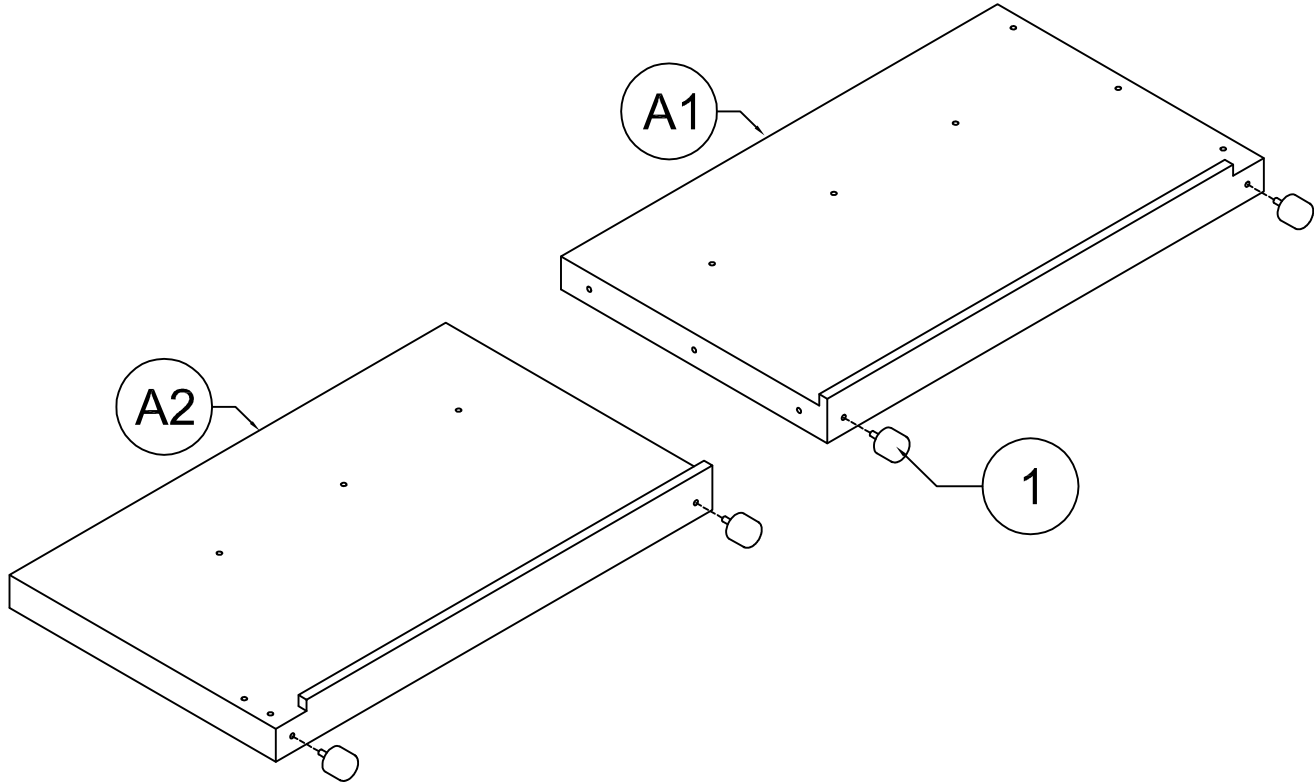

E

Legs Side Rails - 2pcs

Hardware List (WF311155)

<p>1</p>  <p>Plastic Feet(Ø50x40) 7pcs</p>	<p>2</p>  <p>Allen Key 2pcs</p>	<p>3</p>  <p>1/4" x 25mm Sleeve Nut 6pcs</p>
<p>4</p>  <p>1/4" x 50mm Hex-Head bolts 6pcs</p>	<p>5</p>  <p>1/4" x 35mm Hex-Head bolts 11pcs</p>	<p>6</p>  <p>M4 x 30 mm Wood Screws 20pcs</p>
<p>7</p>  <p>1/4" x 40mm Hex-Head bolts 3pcs</p>		

Assembly Tools Required (Not Included)

Part List (WF311156)

B

HB Frames - 1pc

F

Slats - 10pcs

STEP 1: Following below illustration:

1	
6pcs	

STEP 2-1: Following below illustration:

5

4pcs

STEP 2-2: Following below illustration:

1

1pcs

5

4pcs