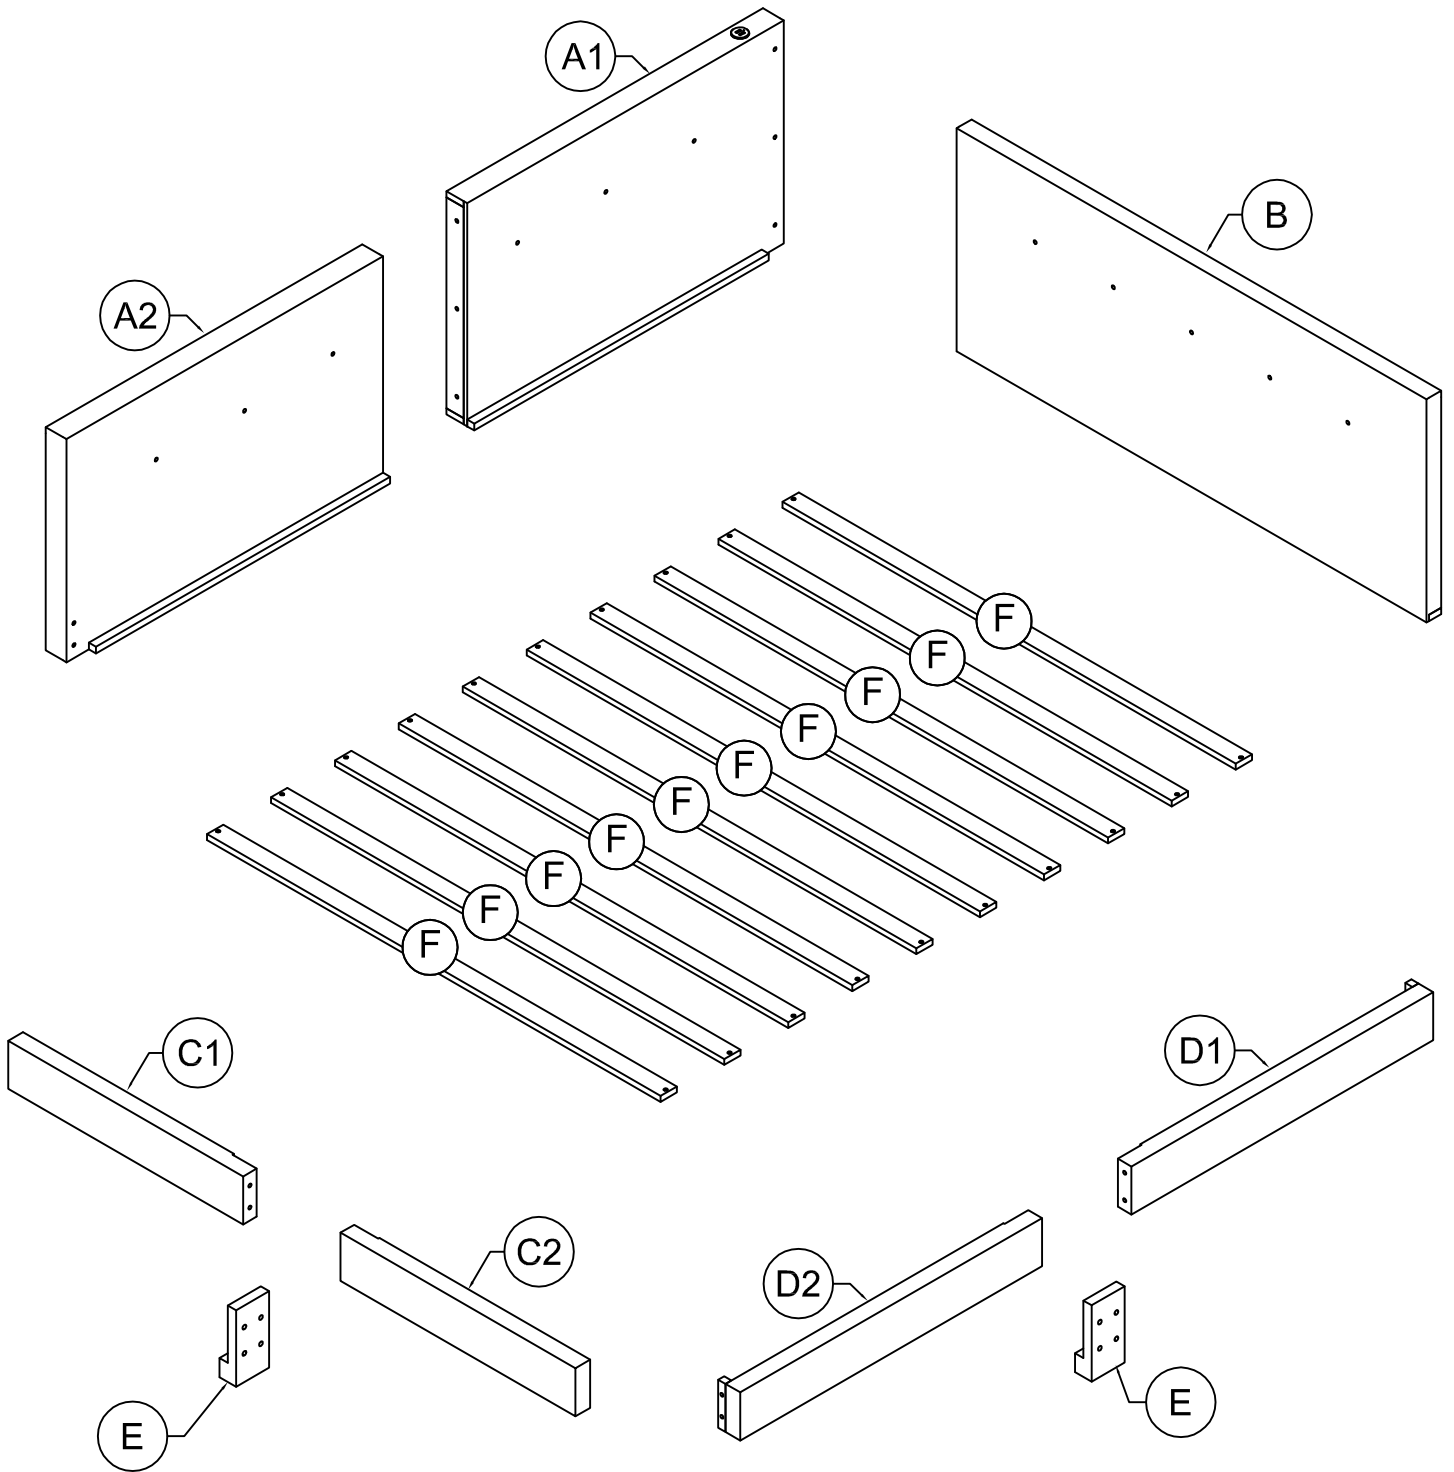

ASSEMBLY INSTRUCTION

SKU CODE: (WF311155/WF311156)

ASSEMBLY INSTRUCTION

Part List (WF311155)

A1

Side Rails - 1pc

A2

Side Rails - 1pc

C1

FB Frames - 1pcs

C2

FB Frames - 1pc

D1

Side Rails - 1pc

D2

Side Rails - 1pc

E

Legs Side Rails - 2pcs

Hardware List (WF311155)

<p>1</p>  <p>Plastic Feet(Ø50x40) 7pcs</p>	<p>2</p>  <p>Allen Key 2pcs</p>	<p>3</p>  <p>1/4" x 25mm Sleeve Nut 6pcs</p>
<p>4</p>  <p>1/4" x 50mm Hex-Head bolts 6pcs</p>	<p>5</p>  <p>1/4" x 35mm Hex-Head bolts 11pcs</p>	<p>6</p>  <p>M4 x 30 mm Wood Screws 20pcs</p>
<p>7</p>  <p>1/4" x 40mm Hex-Head bolts 3pcs</p>		

STEP 2-3: Following below illustration:

3	5
	
3pcs	3pcs

STEP 3: Following below illustration:

3	4	7
		
3pcs	2pcs	3pcs

STEP 4: Following below illustration:

4

4pcs

STEP 5: Following below illustration: