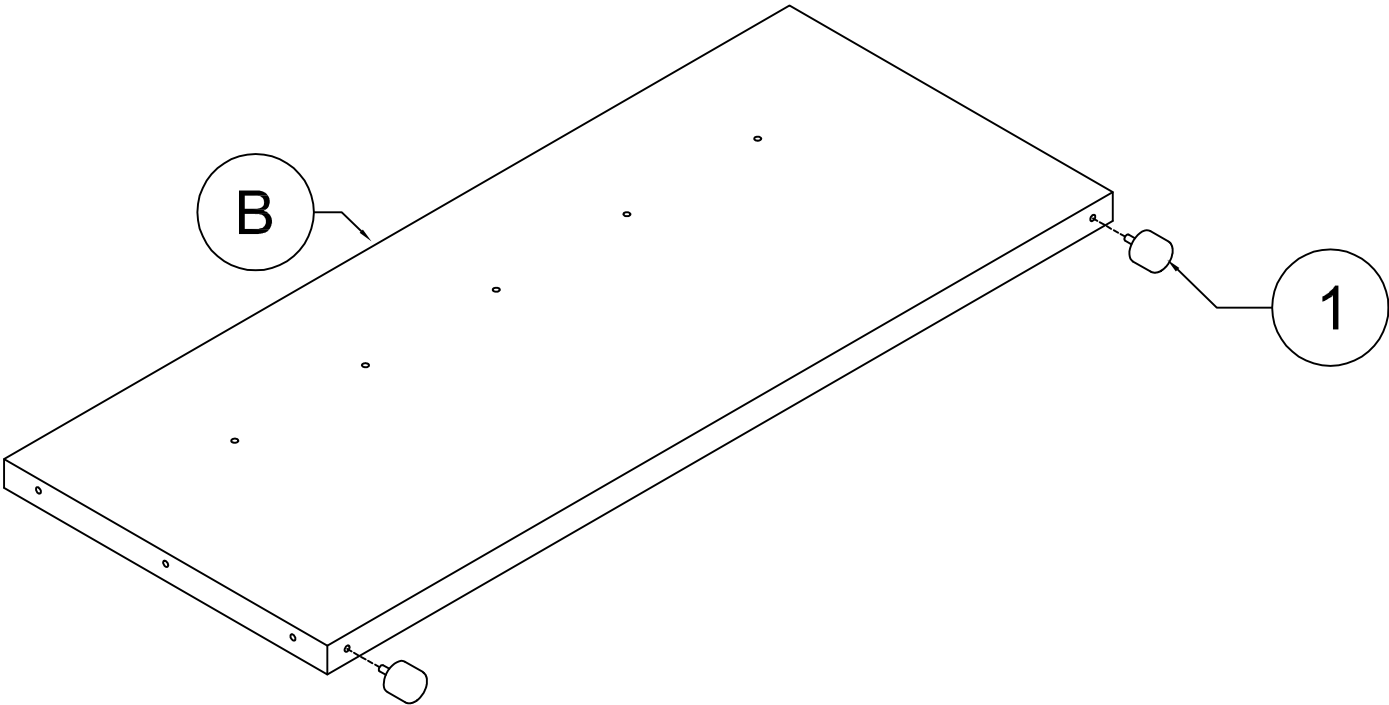

E

Legs Side Rails - 2pcs

Hardware List (WF311155)

<p>1</p>  <p>Plastic Feet(Ø50x40) 7pcs</p>	<p>2</p>  <p>Allen Key 2pcs</p>	<p>3</p>  <p>1/4" x 25mm Sleeve Nut 6pcs</p>
<p>4</p>  <p>1/4" x 50mm Hex-Head bolts 6pcs</p>	<p>5</p>  <p>1/4" x 35mm Hex-Head bolts 11pcs</p>	<p>6</p>  <p>M4 x 30 mm Wood Screws 20pcs</p>
<p>7</p>  <p>1/4" x 40mm Hex-Head bolts 3pcs</p>		

STEP 2-1: Following below illustration:

5

4pcs

STEP 2-2: Following below illustration:

1

1pcs

5

4pcs