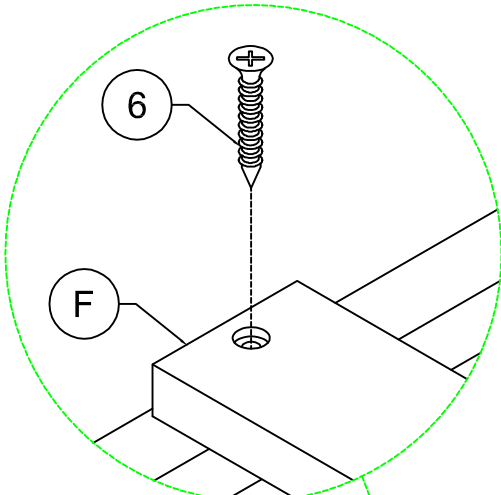

STEP 5: Following below illustration:

6	
20pcs