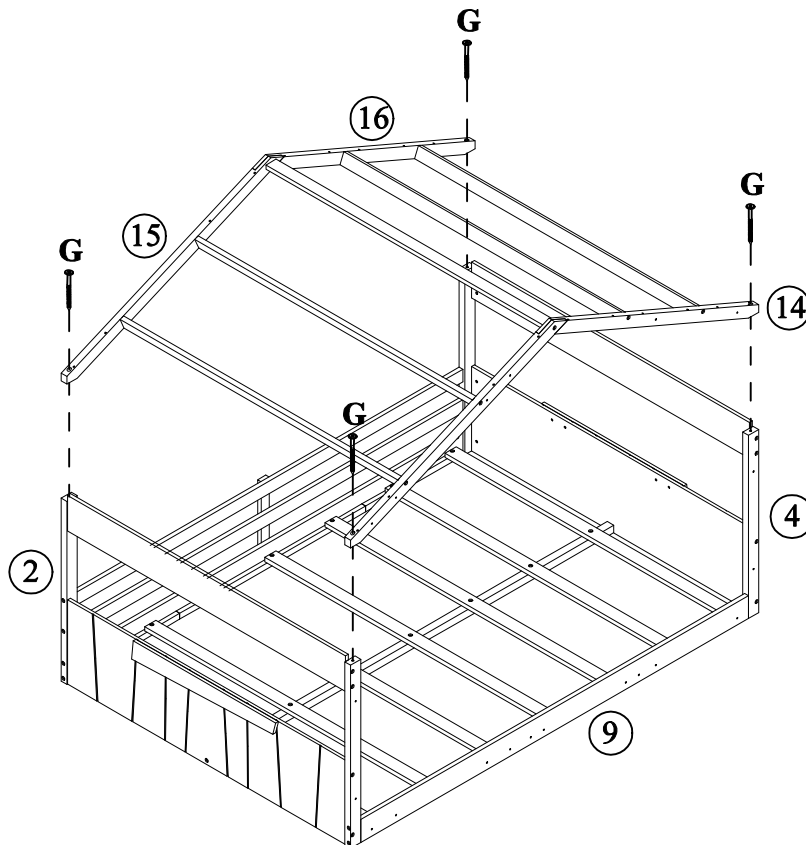

ASSEMBLY INSTRUCTION

SKU CODE:(WF317510/WF317511)

Detail View - FULL HOUSE BED

Identifying the Hardware - Identify the hardware using the illustrations below.

Part List—WF317510

<p>5</p>  <p>Panel Headboard(A) - 2pcs</p>	<p>6</p>  <p>Panel Headboard(B) - 2pcs</p>
<p>12</p>  <p>Slat for bed - 7pcs</p>	<p>19</p>  <p>Roof Panel (A) - 2pcs</p>
<p>20</p>  <p>Roof Panel (B) - 3pcs</p>	<p>21</p>  <p>Left Panel Front - 1pc</p>
<p>22</p>  <p>Panel Window Top - 1pc</p>	<p>23</p>  <p>Panel Window Bottom - 1pc</p>
<p>24</p>  <p>Mid Panel Front - 1pc</p>	<p>25</p>  <p>Mid Panel Front Top - 1pc</p>
<p>26</p>  <p>Mid Panel Front Bottom (L) - 1pc</p>	<p>27</p>  <p>Mid Panel Front Bottom (R) - 1pc</p>
<p>28</p>  <p>Right Panel Front - 1pc</p>	

8PCS

M

8PCS

STEP: 6

B		E	
2PCS		2PCS	

STEP: 7

G	
4PCS	

STEP: 8