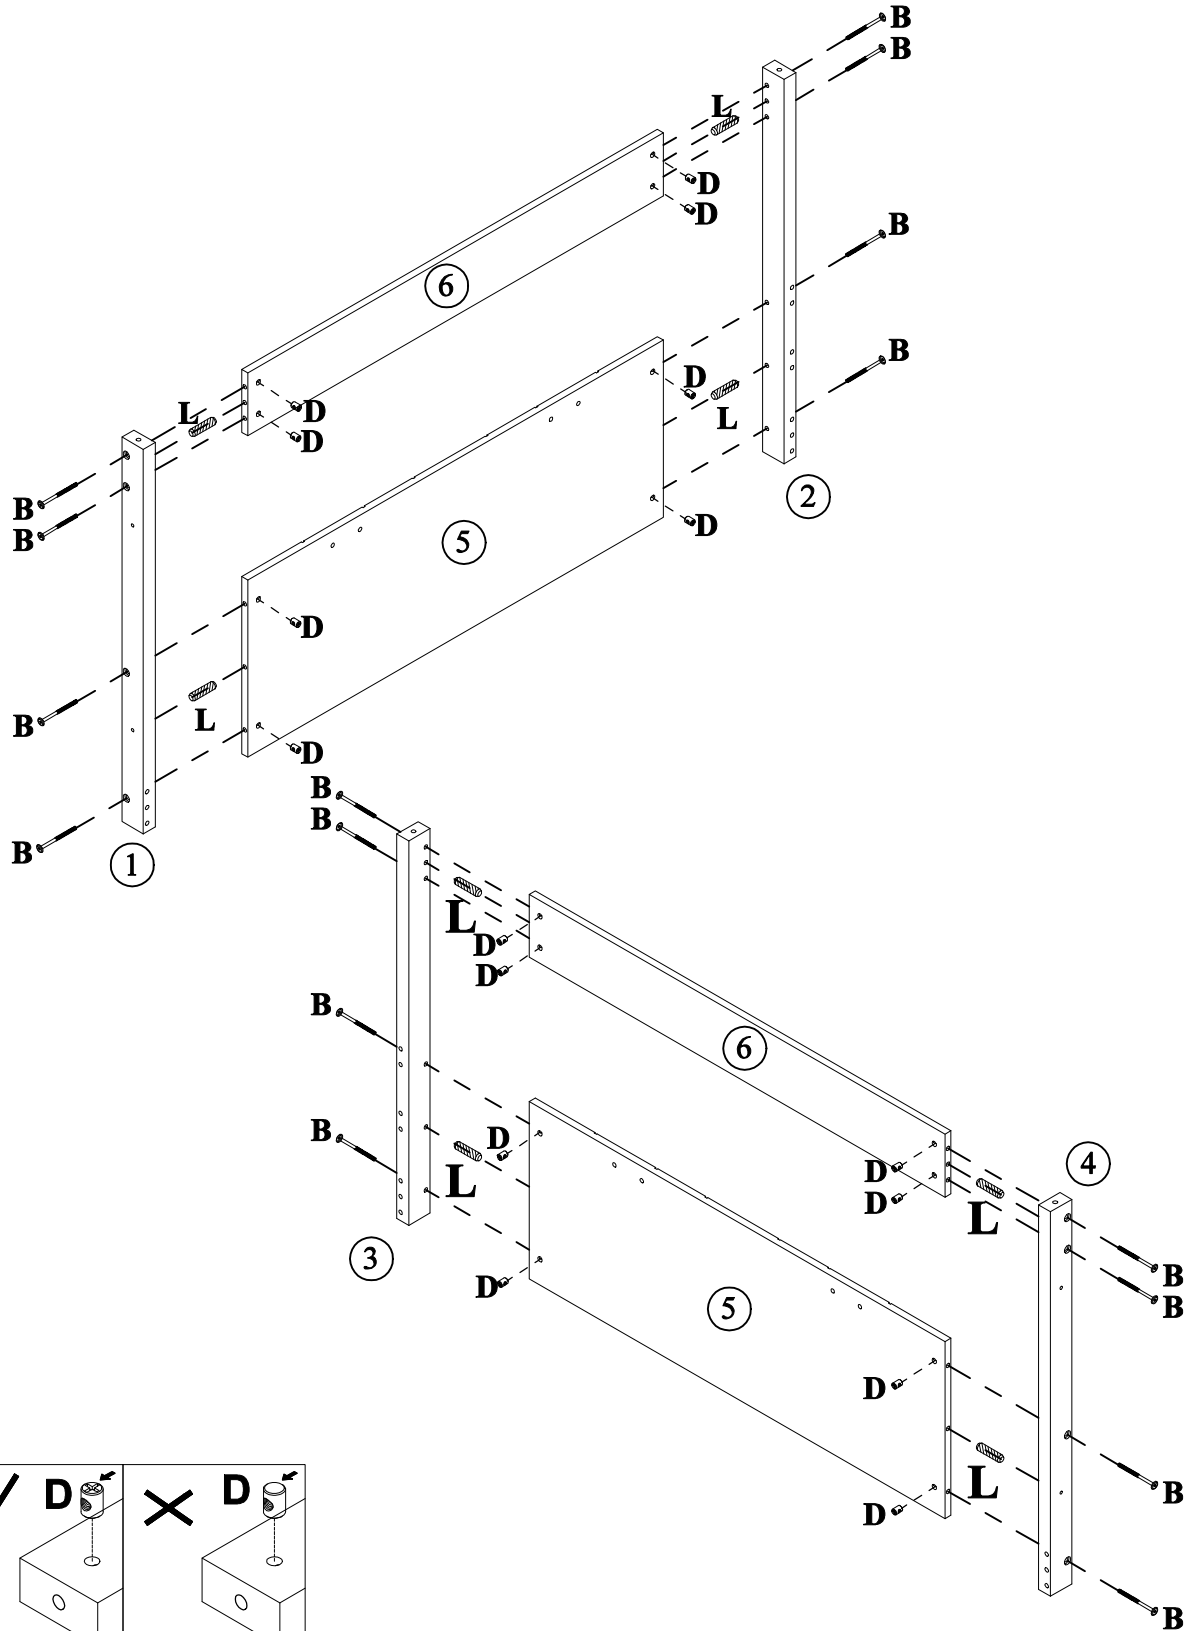

STEP: 1

B	D	L
16PCS	16PCS	8PCS