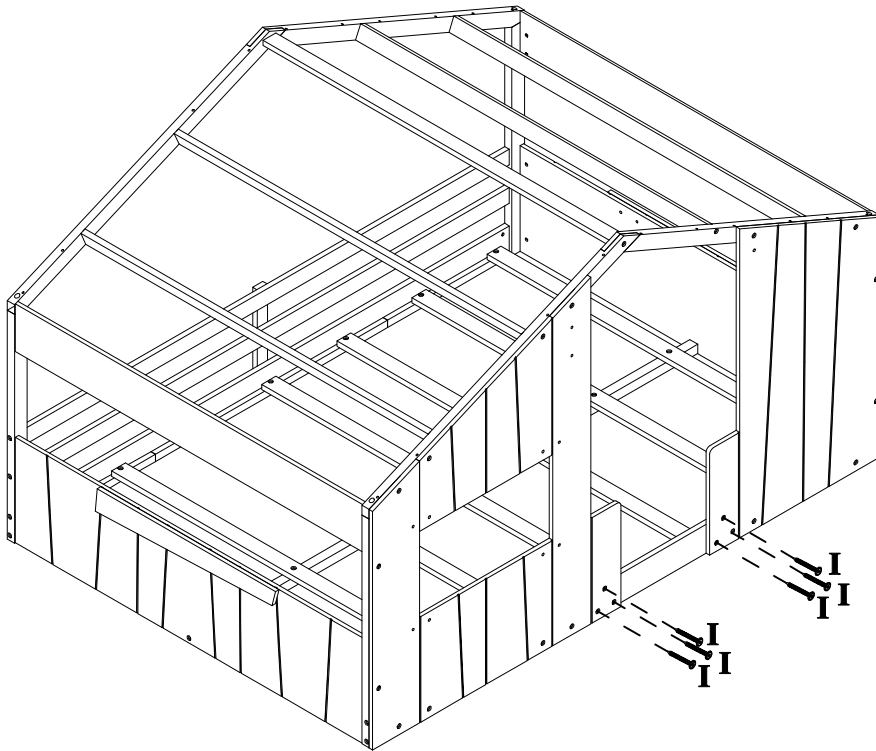

ASSEMBLY INSTRUCTION

SKU CODE:(WF317510/WF317511)

Detail View - FULL HOUSE BED

Identifying the Hardware - Identify the hardware using the illustrations below.

Part List—WF317510

<p>5</p>  <p>Panel Headboard(A) - 2pcs</p>	<p>6</p>  <p>Panel Headboard(B) - 2pcs</p>
<p>12</p>  <p>Slat for bed - 7pcs</p>	<p>19</p>  <p>Roof Panel (A) - 2pcs</p>
<p>20</p>  <p>Roof Panel (B) - 3pcs</p>	<p>21</p>  <p>Left Panel Front - 1pc</p>
<p>22</p>  <p>Panel Window Top - 1pc</p>	<p>23</p>  <p>Panel Window Bottom - 1pc</p>
<p>24</p>  <p>Mid Panel Front - 1pc</p>	<p>25</p>  <p>Mid Panel Front Top - 1pc</p>
<p>26</p>  <p>Mid Panel Front Bottom (L) - 1pc</p>	<p>27</p>  <p>Mid Panel Front Bottom (R) - 1pc</p>
<p>28</p>  <p>Right Panel Front - 1pc</p>	

STEP: 9

STEP: 10

I

6PCS

STEP: 11

C

11PCS

STEP: 12