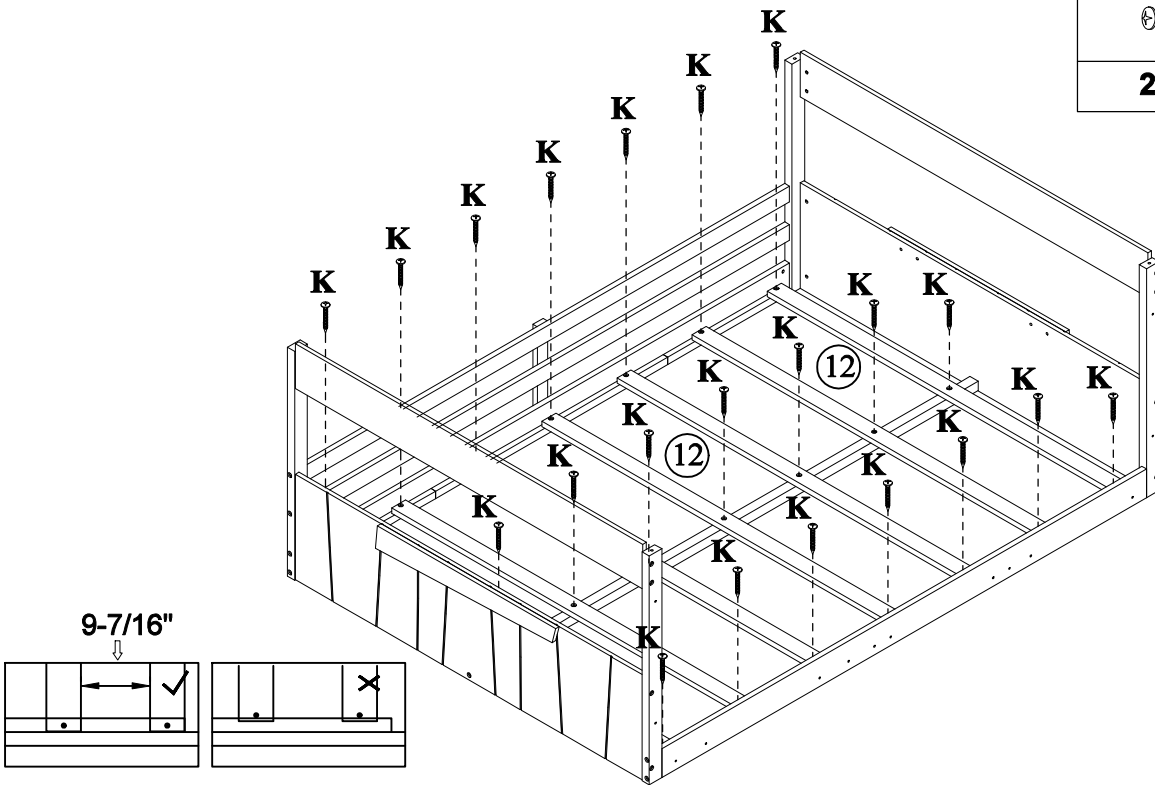

ASSEMBLY INSTRUCTION

SKU CODE:(WF317510/WF317511)

Detail View - FULL HOUSE BED

Identifying the Hardware - Identify the hardware using the illustrations below.

Part List—WF317510

<p>5</p>  <p>Panel Headboard(A) - 2pcs</p>	<p>6</p>  <p>Panel Headboard(B) - 2pcs</p>
<p>12</p>  <p>Slat for bed - 7pcs</p>	<p>19</p>  <p>Roof Panel (A) - 2pcs</p>
<p>20</p>  <p>Roof Panel (B) - 3pcs</p>	<p>21</p>  <p>Left Panel Front - 1pc</p>
<p>22</p>  <p>Panel Window Top - 1pc</p>	<p>23</p>  <p>Panel Window Bottom - 1pc</p>
<p>24</p>  <p>Mid Panel Front - 1pc</p>	<p>25</p>  <p>Mid Panel Front Top - 1pc</p>
<p>26</p>  <p>Mid Panel Front Bottom (L) - 1pc</p>	<p>27</p>  <p>Mid Panel Front Bottom (R) - 1pc</p>
<p>28</p>  <p>Right Panel Front - 1pc</p>	

Part List—WF317511

<p>1</p>  <p>Left Front Bed Column - 1pc</p>	<p>2</p>  <p>Left Rear Bed Column - 1pc</p>
<p>3</p>  <p>Right Rear Bed Column - 1pc</p>	<p>4</p>  <p>Right Front Bed Column - 1pc</p>
<p>7</p>  <p>Decorative board - 4pcs</p>	<p>8</p>  <p>Bed Side Plate Rear - 1pc</p>
<p>9</p>  <p>Bed Side Plate Front - 1pc</p>	<p>10</p>  <p>Rear Guard Rail - 2pcs</p>
<p>11</p>  <p>Support Timber - 1pc</p>	<p>13</p>  <p>Front Roof Bar Left - 1pc</p>
<p>14</p>  <p>Front Roof Bar Right - 1pc</p>	<p>15</p>  <p>Rear Roof Bar Left - 1pc</p>
<p>16</p>  <p>Rear Roof Bar Right - 1pc</p>	<p>17</p>  <p>Roof Bar Connecting (A) - 4pcs</p>
<p>18</p>  <p>Roof Bar Connecting (B) - 1pc</p>	<p>29</p>  <p>Middle Rail - 1pc</p>

ASSEMBLY TOOLS REQUIRED (NOT INCLUDED)

STEP: 1

B	D	L
		
16PCS	16PCS	8PCS

STEP: 2

C

8PCS

STEP: 3

A	F	H	I	E	M
					
8PCS	4PCS	2PCS	3PCS	8PCS	8PCS

STEP: 4

K

21PCS

Note: Do not lock the screws of the bed slats to the outermost edge the bed slats, you need to leave a certain space at the edges, otherwise it will cause the board to break.

STEP: 5

B

8PCS

E