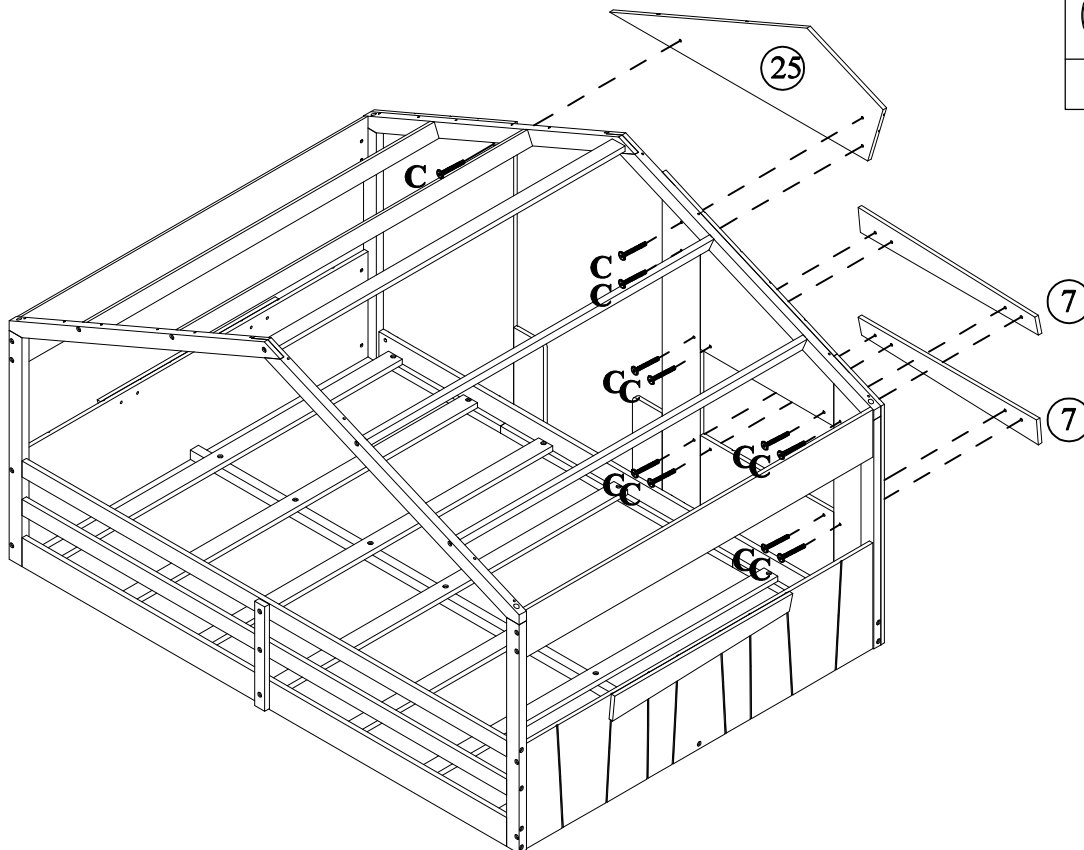

ASSEMBLY INSTRUCTION

SKU CODE:(WF317510/WF317511)

Detail View - FULL HOUSE BED

Identifying the Hardware - Identify the hardware using the illustrations below.

Part List—WF317510

<p>5</p>  <p>Panel Headboard(A) - 2pcs</p>	<p>6</p>  <p>Panel Headboard(B) - 2pcs</p>
<p>12</p>  <p>Slat for bed - 7pcs</p>	<p>19</p>  <p>Roof Panel (A) - 2pcs</p>
<p>20</p>  <p>Roof Panel (B) - 3pcs</p>	<p>21</p>  <p>Left Panel Front - 1pc</p>
<p>22</p>  <p>Panel Window Top - 1pc</p>	<p>23</p>  <p>Panel Window Bottom - 1pc</p>
<p>24</p>  <p>Mid Panel Front - 1pc</p>	<p>25</p>  <p>Mid Panel Front Top - 1pc</p>
<p>26</p>  <p>Mid Panel Front Bottom (L) - 1pc</p>	<p>27</p>  <p>Mid Panel Front Bottom (R) - 1pc</p>
<p>28</p>  <p>Right Panel Front - 1pc</p>	

STEP: 9

STEP: 10

I

6PCS

STEP: 11

C

11PCS

STEP: 12