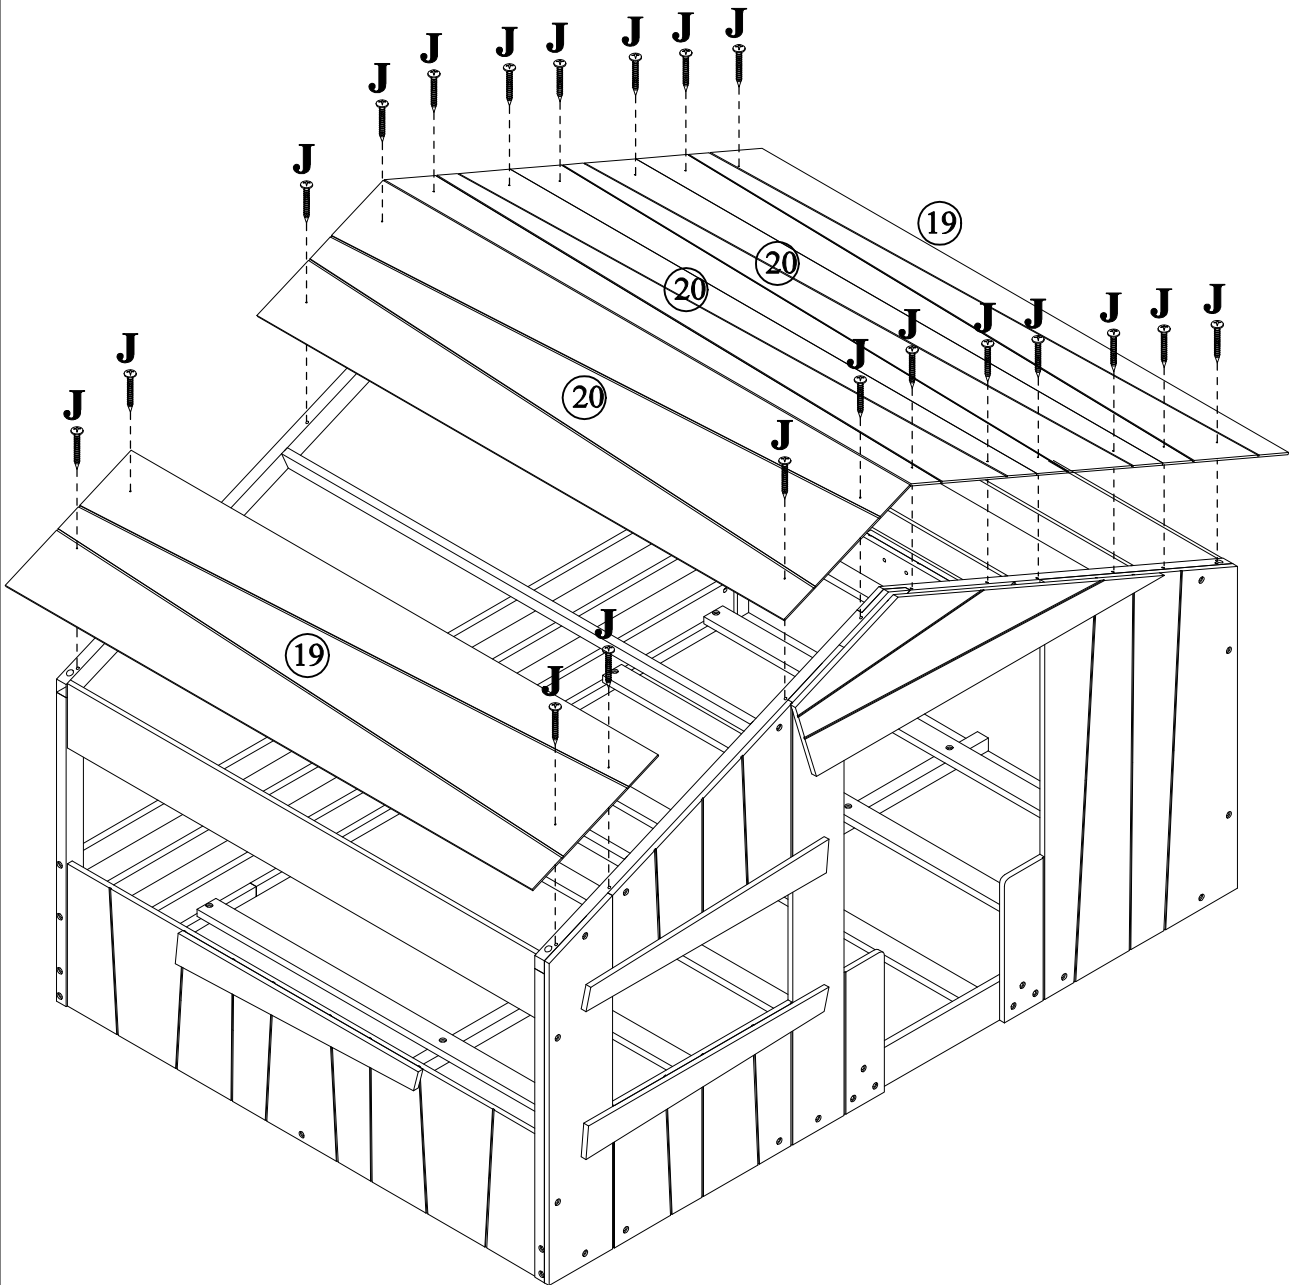

STEP: 12

J
20PCS