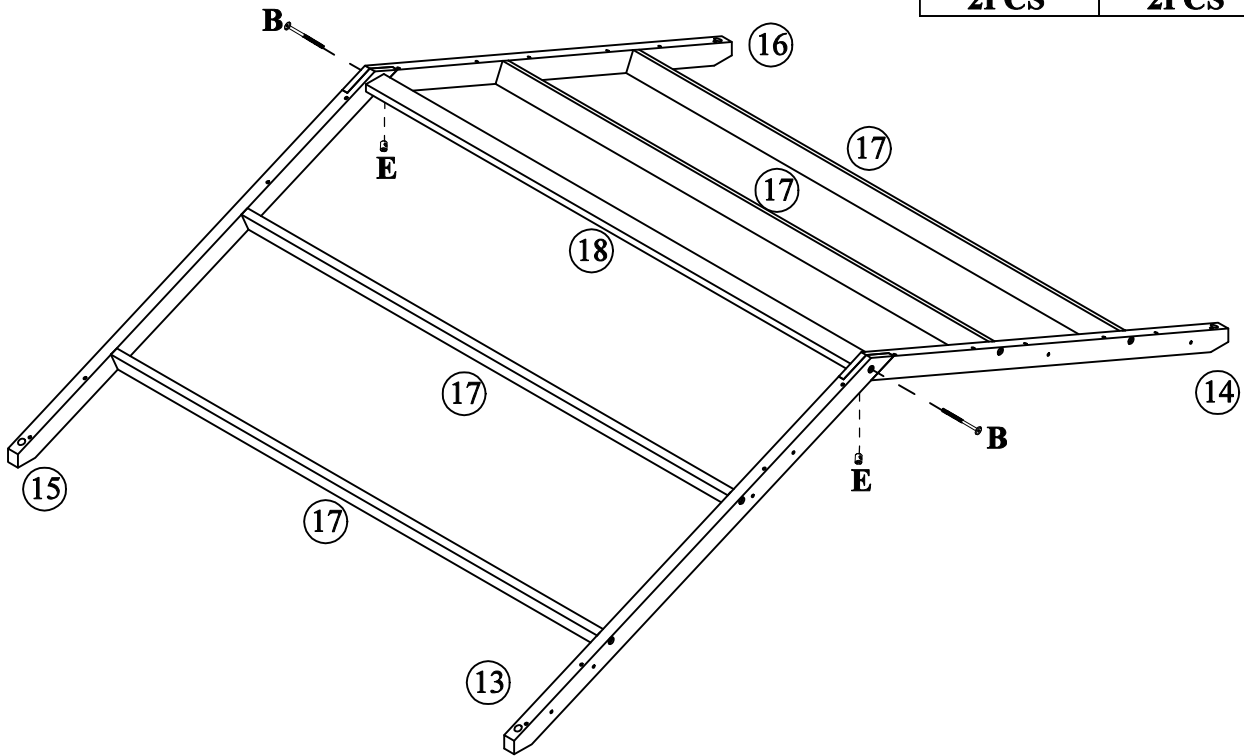

ASSEMBLY INSTRUCTION

SKU CODE:(WF317510/WF317511)

Detail View - FULL HOUSE BED

Identifying the Hardware - Identify the hardware using the illustrations below.

Part List—WF317510

<p>5</p>  <p>Panel Headboard(A) - 2pcs</p>	<p>6</p>  <p>Panel Headboard(B) - 2pcs</p>
<p>12</p>  <p>Slat for bed - 7pcs</p>	<p>19</p>  <p>Roof Panel (A) - 2pcs</p>
<p>20</p>  <p>Roof Panel (B) - 3pcs</p>	<p>21</p>  <p>Left Panel Front - 1pc</p>
<p>22</p>  <p>Panel Window Top - 1pc</p>	<p>23</p>  <p>Panel Window Bottom - 1pc</p>
<p>24</p>  <p>Mid Panel Front - 1pc</p>	<p>25</p>  <p>Mid Panel Front Top - 1pc</p>
<p>26</p>  <p>Mid Panel Front Bottom (L) - 1pc</p>	<p>27</p>  <p>Mid Panel Front Bottom (R) - 1pc</p>
<p>28</p>  <p>Right Panel Front - 1pc</p>	

8PCS

M

8PCS

STEP: 6

B		E	
2PCS		2PCS	

STEP: 7

G	
4PCS	

STEP: 8