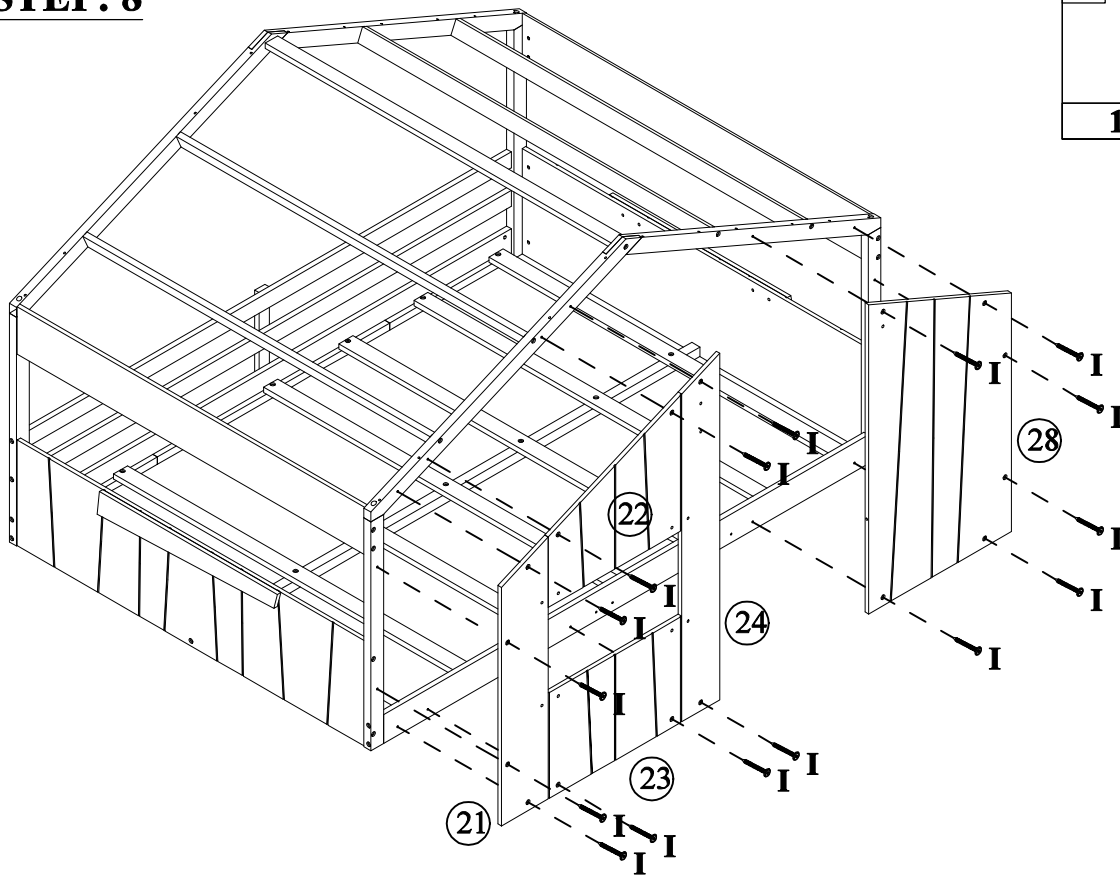

ASSEMBLY INSTRUCTION

SKU CODE:(WF317510/WF317511)

Detail View - FULL HOUSE BED

Identifying the Hardware - Identify the hardware using the illustrations below.

Part List—WF317510

<p>5</p>  <p>Panel Headboard(A) - 2pcs</p>	<p>6</p>  <p>Panel Headboard(B) - 2pcs</p>
<p>12</p>  <p>Slat for bed - 7pcs</p>	<p>19</p>  <p>Roof Panel (A) - 2pcs</p>
<p>20</p>  <p>Roof Panel (B) - 3pcs</p>	<p>21</p>  <p>Left Panel Front - 1pc</p>
<p>22</p>  <p>Panel Window Top - 1pc</p>	<p>23</p>  <p>Panel Window Bottom - 1pc</p>
<p>24</p>  <p>Mid Panel Front - 1pc</p>	<p>25</p>  <p>Mid Panel Front Top - 1pc</p>
<p>26</p>  <p>Mid Panel Front Bottom (L) - 1pc</p>	<p>27</p>  <p>Mid Panel Front Bottom (R) - 1pc</p>
<p>28</p>  <p>Right Panel Front - 1pc</p>	

8PCS

M

8PCS

STEP: 6

B		E	
2PCS		2PCS	

STEP: 7

G	
4PCS	

STEP: 8