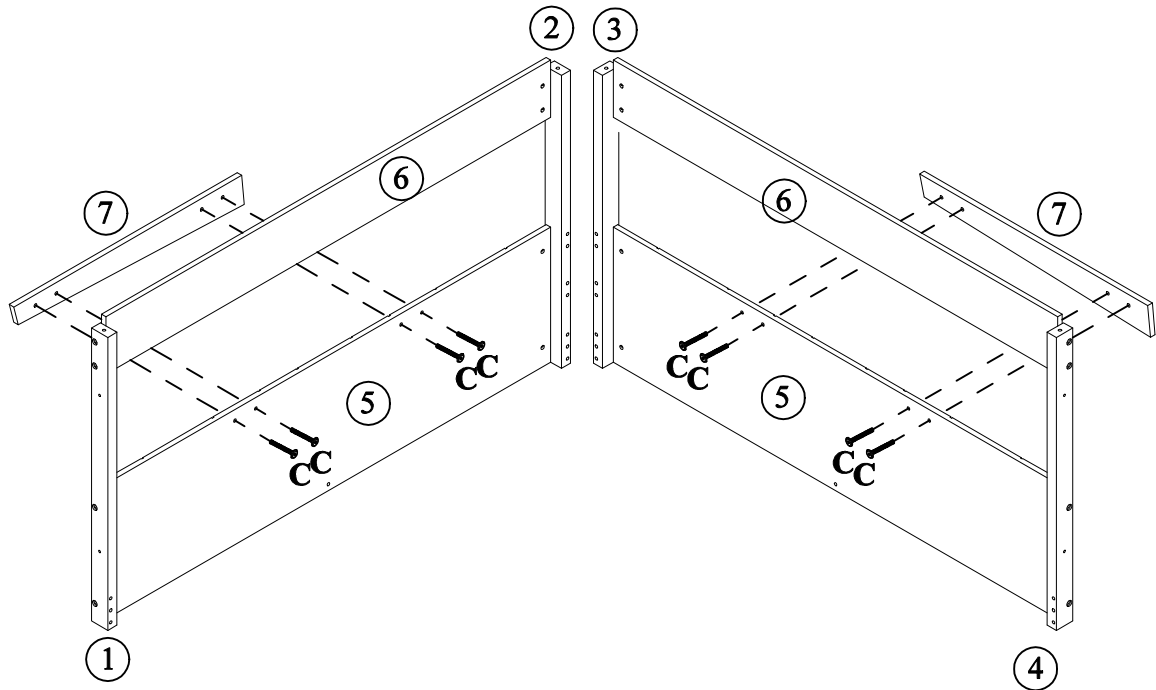

STEP: 2

C
8PCS