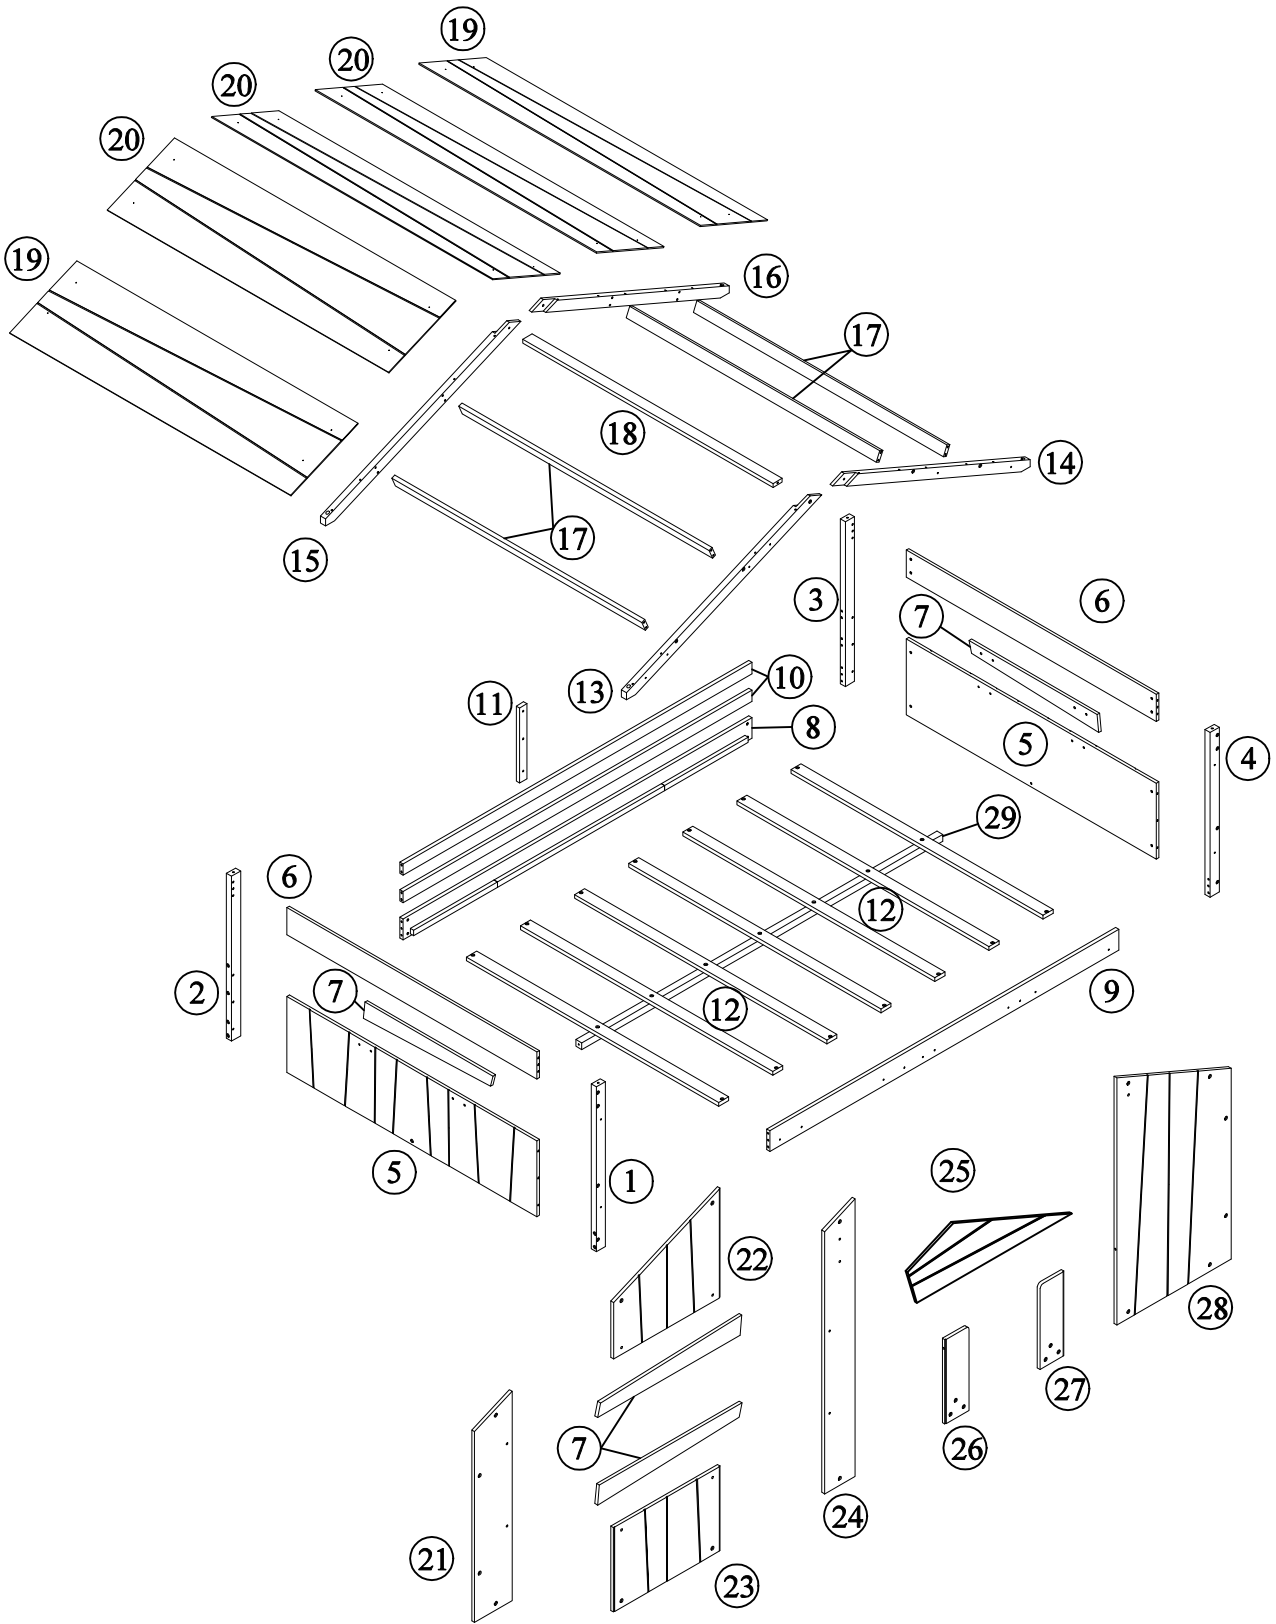

ASSEMBLY INSTRUCTION

SKU CODE:(WF317510/WF317511)

Detail View - FULL HOUSE BED

Identifying the Hardware - Identify the hardware using the illustrations below.

Part List—WF317510

<p>5</p>  <p>Panel Headboard(A) - 2pcs</p>	<p>6</p>  <p>Panel Headboard(B) - 2pcs</p>
<p>12</p>  <p>Slat for bed - 7pcs</p>	<p>19</p>  <p>Roof Panel (A) - 2pcs</p>
<p>20</p>  <p>Roof Panel (B) - 3pcs</p>	<p>21</p>  <p>Left Panel Front - 1pc</p>
<p>22</p>  <p>Panel Window Top - 1pc</p>	<p>23</p>  <p>Panel Window Bottom - 1pc</p>
<p>24</p>  <p>Mid Panel Front - 1pc</p>	<p>25</p>  <p>Mid Panel Front Top - 1pc</p>
<p>26</p>  <p>Mid Panel Front Bottom (L) - 1pc</p>	<p>27</p>  <p>Mid Panel Front Bottom (R) - 1pc</p>
<p>28</p>  <p>Right Panel Front - 1pc</p>	

Part List—WF317511

<p>1</p>  <p>Left Front Bed Column - 1pc</p>	<p>2</p>  <p>Left Rear Bed Column - 1pc</p>
<p>3</p>  <p>Right Rear Bed Column - 1pc</p>	<p>4</p>  <p>Right Front Bed Column - 1pc</p>
<p>7</p>  <p>Decorative board - 4pcs</p>	<p>8</p>  <p>Bed Side Plate Rear - 1pc</p>
<p>9</p>  <p>Bed Side Plate Front - 1pc</p>	<p>10</p>  <p>Rear Guard Rail - 2pcs</p>
<p>11</p>  <p>Support Timber - 1pc</p>	<p>13</p>  <p>Front Roof Bar Left - 1pc</p>
<p>14</p>  <p>Front Roof Bar Right - 1pc</p>	<p>15</p>  <p>Rear Roof Bar Left - 1pc</p>
<p>16</p>  <p>Rear Roof Bar Right - 1pc</p>	<p>17</p>  <p>Roof Bar Connecting (A) - 4pcs</p>
<p>18</p>  <p>Roof Bar Connecting (B) - 1pc</p>	<p>29</p>  <p>Middle Rail - 1pc</p>