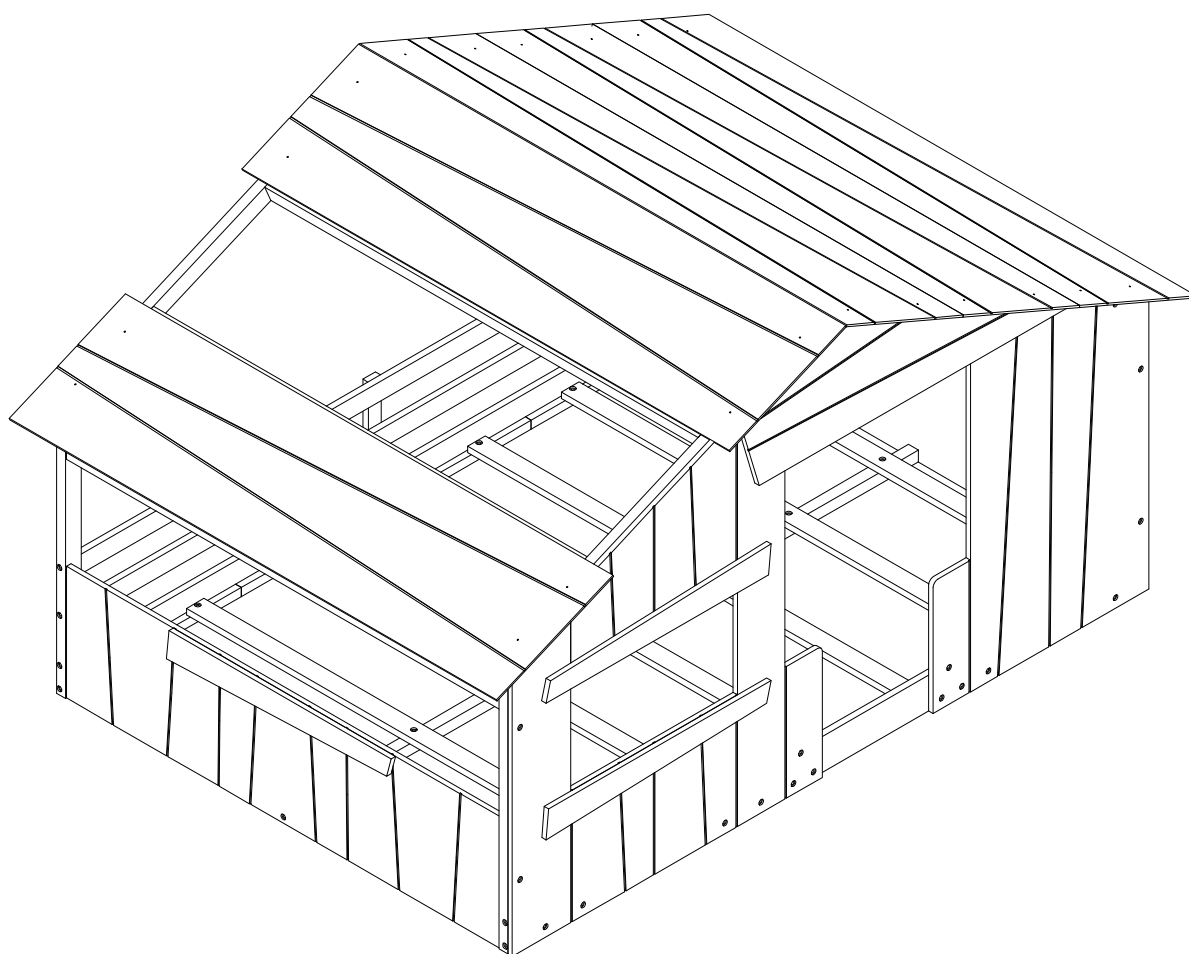

ASSEMBLY INSTRUCTION

SKU CODE:(WF317510/WF317511)

Detail View - FULL HOUSE BED

Identifying the Hardware - Identify the hardware using the illustrations below.

Part List—WF317510

<p>5</p>  <p>Panel Headboard(A) - 2pcs</p>	<p>6</p>  <p>Panel Headboard(B) - 2pcs</p>
<p>12</p>  <p>Slat for bed - 7pcs</p>	<p>19</p>  <p>Roof Panel (A) - 2pcs</p>
<p>20</p>  <p>Roof Panel (B) - 3pcs</p>	<p>21</p>  <p>Left Panel Front - 1pc</p>
<p>22</p>  <p>Panel Window Top - 1pc</p>	<p>23</p>  <p>Panel Window Bottom - 1pc</p>
<p>24</p>  <p>Mid Panel Front - 1pc</p>	<p>25</p>  <p>Mid Panel Front Top - 1pc</p>
<p>26</p>  <p>Mid Panel Front Bottom (L) - 1pc</p>	<p>27</p>  <p>Mid Panel Front Bottom (R) - 1pc</p>
<p>28</p>  <p>Right Panel Front - 1pc</p>	

Part List—WF317511

<p>1</p>  <p>Left Front Bed Column - 1pc</p>	<p>2</p>  <p>Left Rear Bed Column - 1pc</p>
<p>3</p>  <p>Right Rear Bed Column - 1pc</p>	<p>4</p>  <p>Right Front Bed Column - 1pc</p>
<p>7</p>  <p>Decorative board - 4pcs</p>	<p>8</p>  <p>Bed Side Plate Rear - 1pc</p>
<p>9</p>  <p>Bed Side Plate Front - 1pc</p>	<p>10</p>  <p>Rear Guard Rail - 2pcs</p>
<p>11</p>  <p>Support Timber - 1pc</p>	<p>13</p>  <p>Front Roof Bar Left - 1pc</p>
<p>14</p>  <p>Front Roof Bar Right - 1pc</p>	<p>15</p>  <p>Rear Roof Bar Left - 1pc</p>
<p>16</p>  <p>Rear Roof Bar Right - 1pc</p>	<p>17</p>  <p>Roof Bar Connecting (A) - 4pcs</p>
<p>18</p>  <p>Roof Bar Connecting (B) - 1pc</p>	<p>29</p>  <p>Middle Rail - 1pc</p>