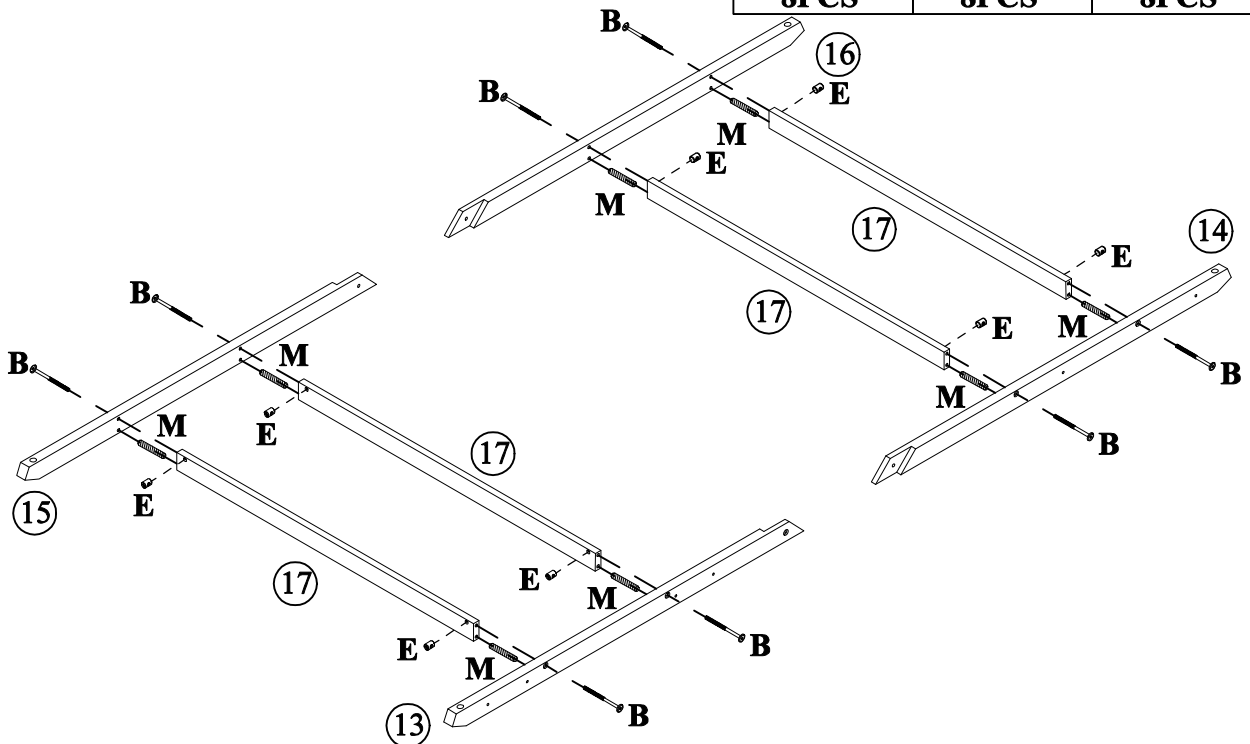

ASSEMBLY INSTRUCTION

SKU CODE:(WF317510/WF317511)

Detail View - FULL HOUSE BED

Identifying the Hardware - Identify the hardware using the illustrations below.

Part List—WF317510

<p>5</p>  <p>Panel Headboard(A) - 2pcs</p>	<p>6</p>  <p>Panel Headboard(B) - 2pcs</p>
<p>12</p>  <p>Slat for bed - 7pcs</p>	<p>19</p>  <p>Roof Panel (A) - 2pcs</p>
<p>20</p>  <p>Roof Panel (B) - 3pcs</p>	<p>21</p>  <p>Left Panel Front - 1pc</p>
<p>22</p>  <p>Panel Window Top - 1pc</p>	<p>23</p>  <p>Panel Window Bottom - 1pc</p>
<p>24</p>  <p>Mid Panel Front - 1pc</p>	<p>25</p>  <p>Mid Panel Front Top - 1pc</p>
<p>26</p>  <p>Mid Panel Front Bottom (L) - 1pc</p>	<p>27</p>  <p>Mid Panel Front Bottom (R) - 1pc</p>
<p>28</p>  <p>Right Panel Front - 1pc</p>	

STEP: 4

K

21PCS

Note: Do not lock the screws of the bed slats to the outermost edge the bed slats, you need to leave a certain space at the edges, otherwise it will cause the board to break.

STEP: 5

B

8PCS

E

8PCS

M

8PCS

STEP: 6

B		E	
2PCS		2PCS	

STEP: 7

G	
4PCS	

STEP: 8