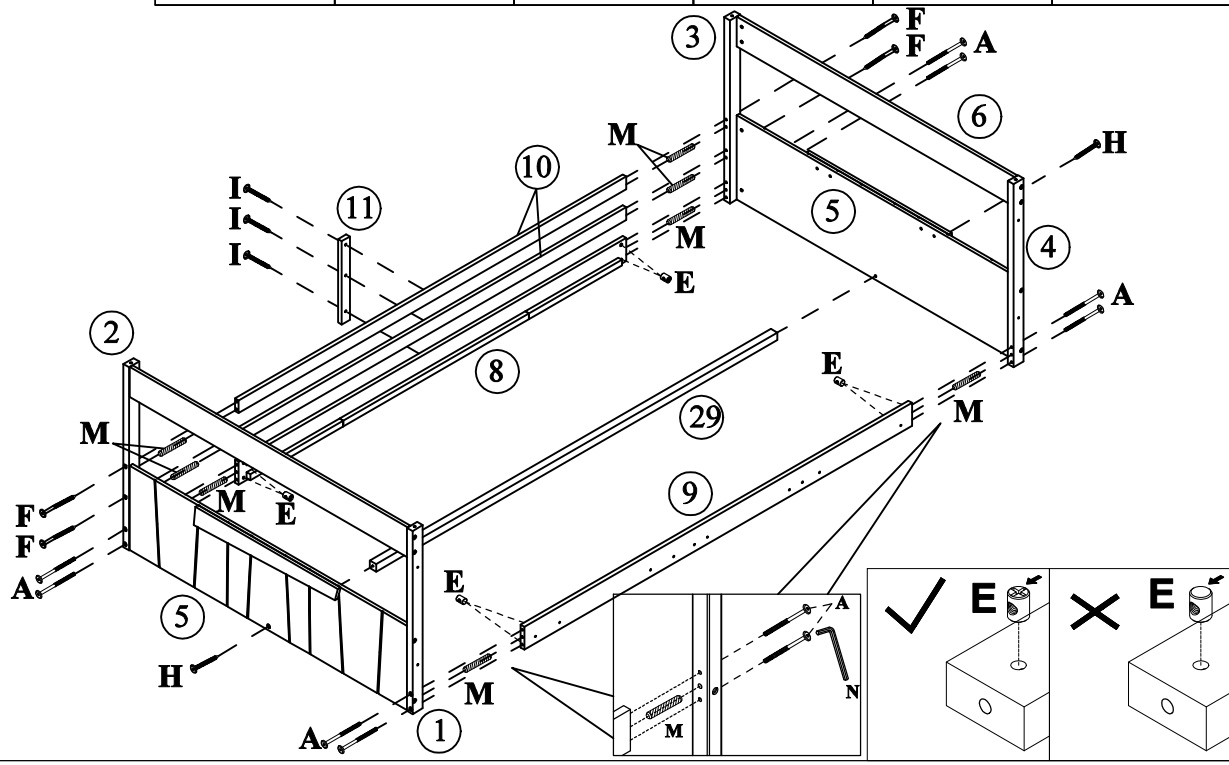

ASSEMBLY INSTRUCTION

SKU CODE:(WF317510/WF317511)

Detail View - FULL HOUSE BED

Identifying the Hardware - Identify the hardware using the illustrations below.

Part List—WF317510

<p>5</p>  <p>Panel Headboard(A) - 2pcs</p>	<p>6</p>  <p>Panel Headboard(B) - 2pcs</p>
<p>12</p>  <p>Slat for bed - 7pcs</p>	<p>19</p>  <p>Roof Panel (A) - 2pcs</p>
<p>20</p>  <p>Roof Panel (B) - 3pcs</p>	<p>21</p>  <p>Left Panel Front - 1pc</p>
<p>22</p>  <p>Panel Window Top - 1pc</p>	<p>23</p>  <p>Panel Window Bottom - 1pc</p>
<p>24</p>  <p>Mid Panel Front - 1pc</p>	<p>25</p>  <p>Mid Panel Front Top - 1pc</p>
<p>26</p>  <p>Mid Panel Front Bottom (L) - 1pc</p>	<p>27</p>  <p>Mid Panel Front Bottom (R) - 1pc</p>
<p>28</p>  <p>Right Panel Front - 1pc</p>	

STEP: 4

K

21PCS

Note: Do not lock the screws of the bed slats to the outermost edge the bed slats, you need to leave a certain space at the edges, otherwise it will cause the board to break.

STEP: 5

B

8PCS

E