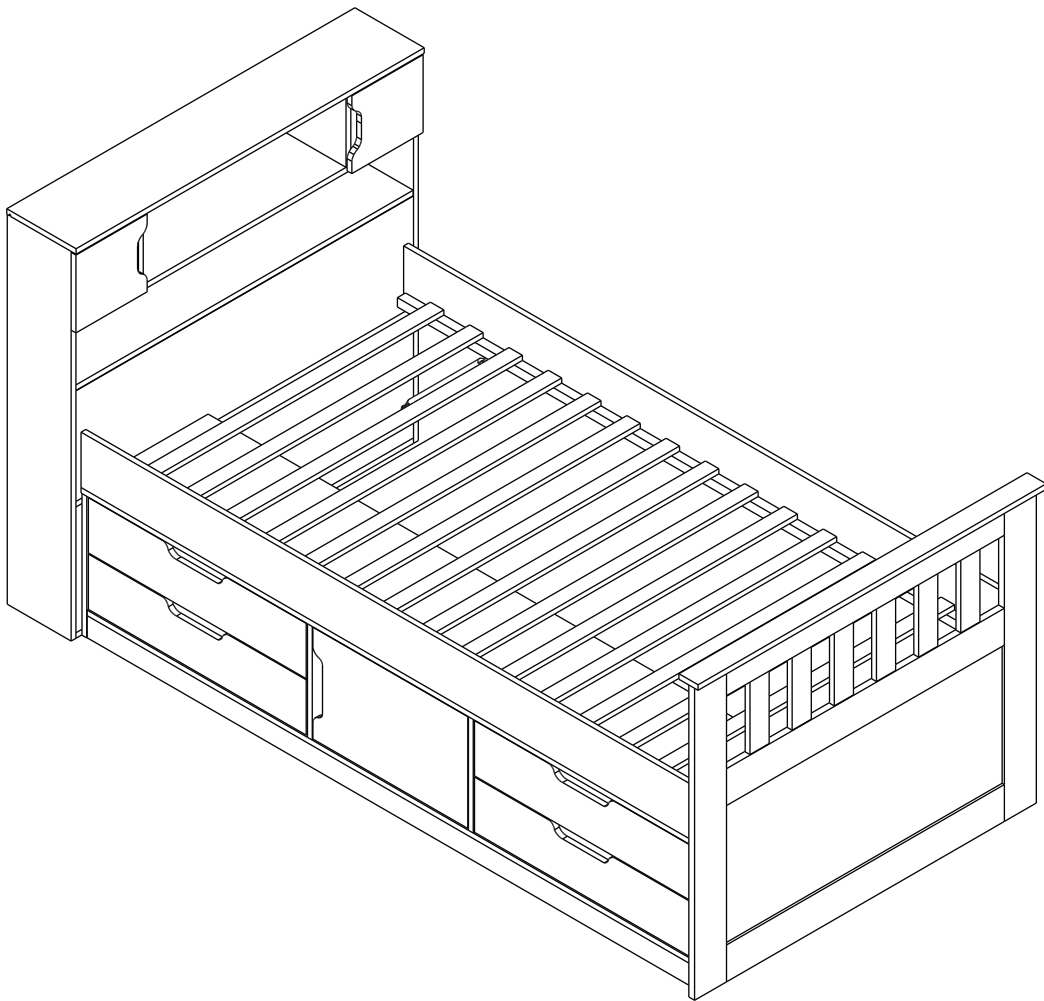

ASSEMBLY INSTRUCTIONS

WF317439 / 317440 / 317441

Detail View

Part List

WF317439

<p>10</p>  <p>Drawer Back - 4pcs</p>	<p>11</p>  <p>Drawer Side (Left) - 4pcs</p>	<p>12</p>  <p>Drawer Side (Right) - 4pcs</p>
<p>13</p>  <p>Drawer Support - 4pcs</p>	<p>16</p>  <p>Bottom Door Panel (Center) - 1pc</p>	<p>18</p>  <p>Foot Board (Top) - 1pc</p>
<p>19</p>  <p>Head Board (Bottom) - 1pc</p>	<p>20</p>  <p>Head Board Side (Left) - 1pc</p>	<p>21</p>  <p>Head Board (Center) - 1pc</p>
<p>22</p>  <p>Head Board (Front) - 1pc</p>	<p>23</p>  <p>Head Board (Center) - 1pc</p>	<p>24</p>  <p>Head Board Shelf - 1pc</p>
<p>25</p>  <p>Head Board (Center Support)-1pc</p>	<p>26</p>  <p>Head Board (Center Support)-1pc</p>	<p>27</p>  <p>Head Board Side (Right) - 1pc</p>
<p>28</p>  <p>Head Board Back Panel - 1pc</p>	<p>29</p>  <p>Head Board (Top) - 1pc</p>	<p>30</p>  <p>Upper Door Panel (Left) - 1pc</p>
<p>31</p>  <p>Upper Door Panel (Right) - 1pc</p>	<p>33</p>  <p>Head Board (Front) - 1pc</p>	<p>35</p>  <p>Bed Slats (LVL) - 15pcs</p>
<p>36</p>  <p>Metal Bed Support - 2pcs</p>		

Part List

WF317440

14  Drawer Bottom - 4pcs	15  Drawer Front - 4pcs	37  Foot Board (Left) - 1pc
38  Foot Board (Right) - 1pc	39  Foot Board (Center) - 1pc	40  Foot Board (Vertical) - 6pcs
41  Foot Board (Center) - 1pc	42  Foot Board - 1pc	43  Foot Board (Bottom) - 1pc

WF317441

1  Horizontal Bar - 2pcs	2  Bottom Panel - 1pc	3  Center Panel (Left) - 1pc
4  Horizontal Bar (Center) - 2pcs	5  Side Panel (Left) - 1pc	6  Side Panel (Right) - 1pc
7  Back Panel - 2pcs	8  Back Panel (Center) - 1pc	9  Top Panel - 1pc
17  Side Rail - 2pcs	32  Center Panel (Right) - 1pc	34  Side Rail Support - 2pcs