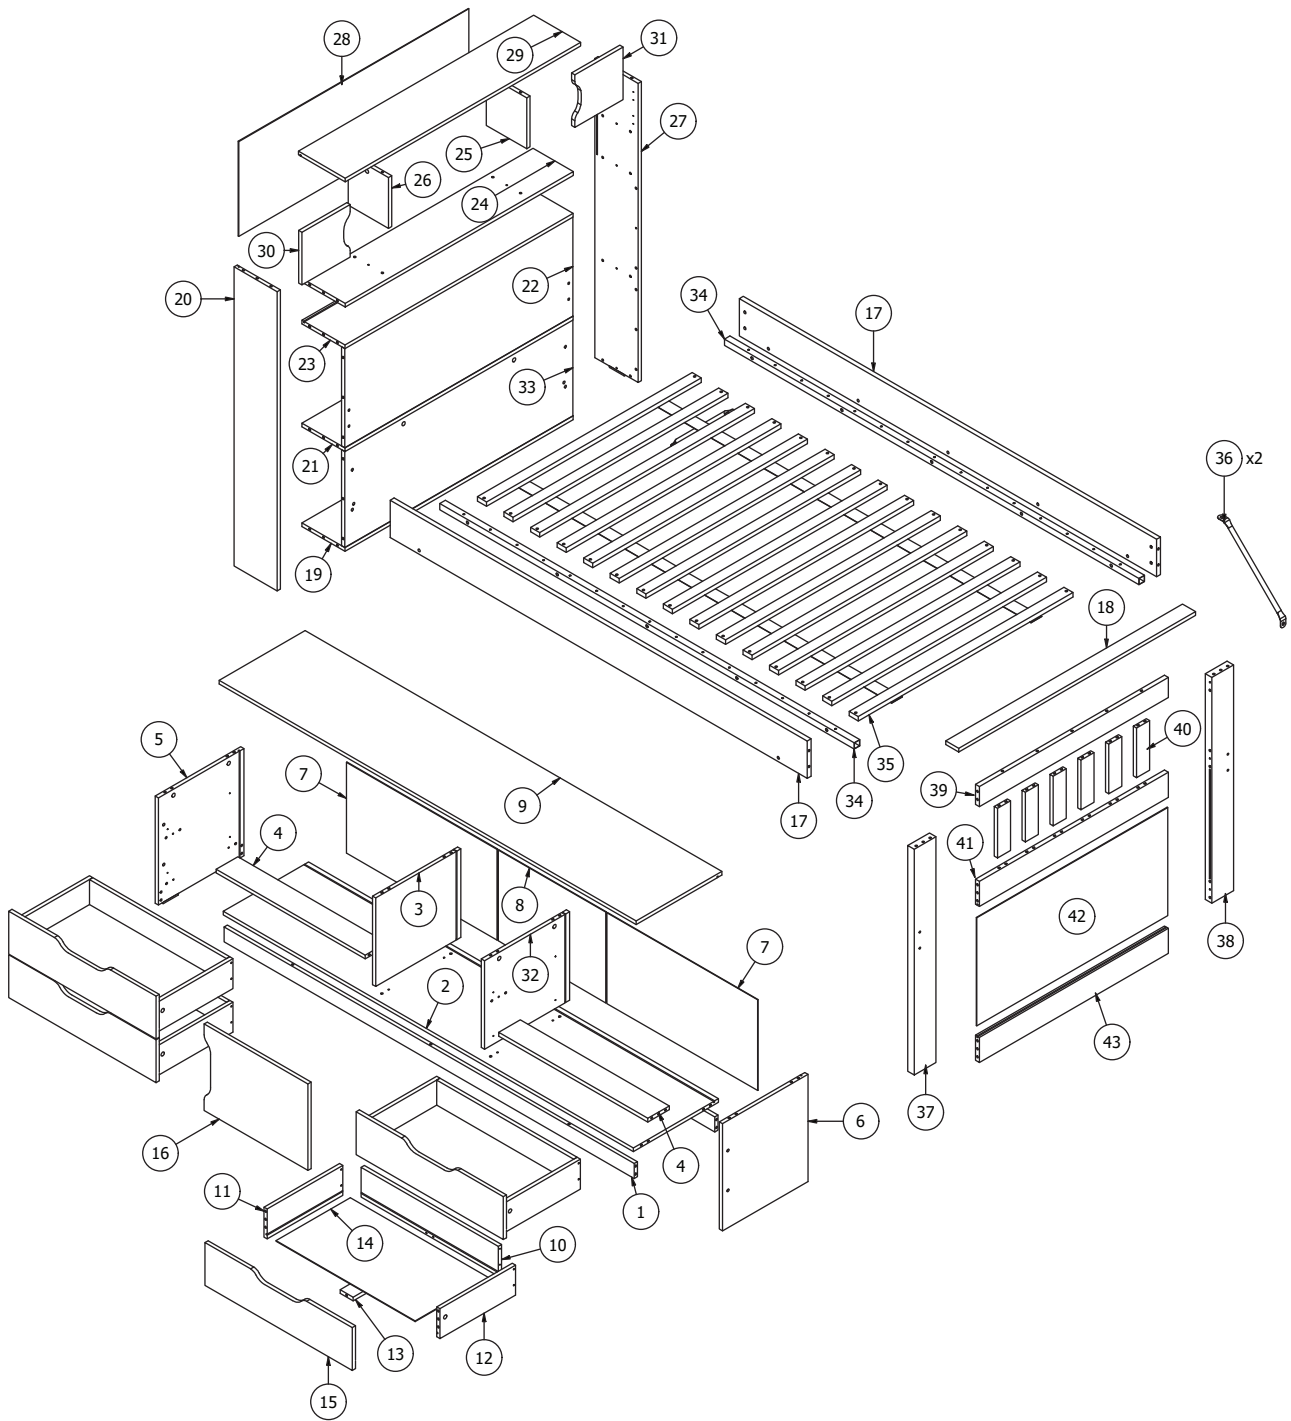

ASSEMBLY INSTRUCTIONS

WF317439 / 317440 / 317441

Detail View

Part List

WF317439

<p>10</p>  <p>Drawer Back - 4pcs</p>	<p>11</p>  <p>Drawer Side (Left) - 4pcs</p>	<p>12</p>  <p>Drawer Side (Right) - 4pcs</p>
<p>13</p>  <p>Drawer Support - 4pcs</p>	<p>16</p>  <p>Bottom Door Panel (Center) - 1pc</p>	<p>18</p>  <p>Foot Board (Top) - 1pc</p>
<p>19</p>  <p>Head Board (Bottom) - 1pc</p>	<p>20</p>  <p>Head Board Side (Left) - 1pc</p>	<p>21</p>  <p>Head Board (Center) - 1pc</p>
<p>22</p>  <p>Head Board (Front) - 1pc</p>	<p>23</p>  <p>Head Board (Center) - 1pc</p>	<p>24</p>  <p>Head Board Shelf - 1pc</p>
<p>25</p>  <p>Head Board (Center Support)-1pc</p>	<p>26</p>  <p>Head Board (Center Support)-1pc</p>	<p>27</p>  <p>Head Board Side (Right) - 1pc</p>
<p>28</p>  <p>Head Board Back Panel - 1pc</p>	<p>29</p>  <p>Head Board (Top) - 1pc</p>	<p>30</p>  <p>Upper Door Panel (Left) - 1pc</p>
<p>31</p>  <p>Upper Door Panel (Right) - 1pc</p>	<p>33</p>  <p>Head Board (Front) - 1pc</p>	<p>35</p>  <p>Bed Slats (LVL) - 15pcs</p>
<p>36</p>  <p>Metal Bed Support - 2pcs</p>		

Part List

WF317440

14  Drawer Bottom - 4pcs	15  Drawer Front - 4pcs	37  Foot Board (Left) - 1pc
38  Foot Board (Right) - 1pc	39  Foot Board (Center) - 1pc	40  Foot Board (Vertical) - 6pcs
41  Foot Board (Center) - 1pc	42  Foot Board - 1pc	43  Foot Board (Bottom) - 1pc

WF317441

1  Horizontal Bar - 2pcs	2  Bottom Panel - 1pc	3  Center Panel (Left) - 1pc
4  Horizontal Bar (Center) - 2pcs	5  Side Panel (Left) - 1pc	6  Side Panel (Right) - 1pc
7  Back Panel - 2pcs	8  Back Panel (Center) - 1pc	9  Top Panel - 1pc
17  Side Rail - 2pcs	32  Center Panel (Right) - 1pc	34  Side Rail Support - 2pcs