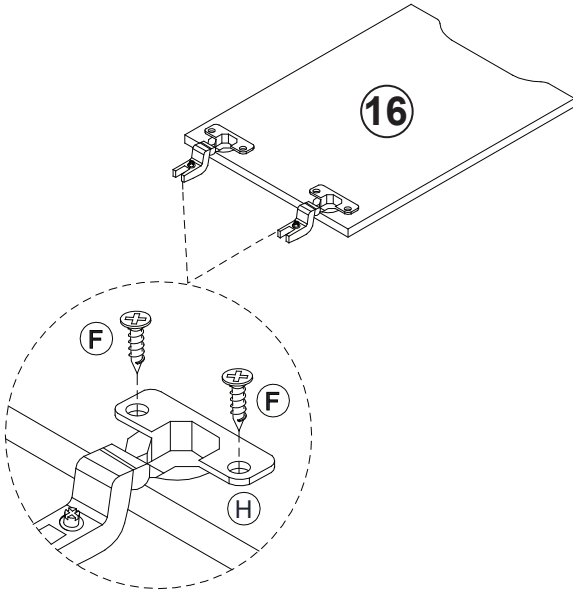

Hardware List WF317439

A  Ø8*30mm Wood dowel (144pcs)	B  Cam Bolt (57pcs)	C  Cam Nut (57pcs)
D  Ø4*45mm Chip Board Screw (8pcs)	E  Ø4*38mm Chip Board Screw (24pcs)	F  Ø3.5*16mm Chip Board Screw (81pcs)
G  5/8" Hinges (4pcs)	H  7/8" Hinges (2pcs)	I  Drawer Slide 14" (4sets)
J  Door Stopper (1pc)	K  PVC L Bracket (6pcs)	L  Barrel Nut (8pcs)
M  Ø6*60mm JCBC Screw (4pcs)	N  Ø6*50mm JCBC Screw (4pcs)	O  Ø6*35mm JCBC Screw (10pcs)
P  Ø6*30mm JCBC Screw (30pcs)	Q  Ø6*25mm JCBC SCrew (4pcs)	R  Ø6*15mm JCBC Screw (4pcs)

ASSEMBLY TOOLS REQUIRED (NOT INCLUDED)

PLEASE BE CAREFUL DO NOT DAMAGE THE HOLE POSITION WHEN YOU USE POWER TOOLS !

Option A

Page 23-25

Option B

Page 26-28

STEP 1:
STORAGE BOX

A		B		C		F		J		V	
26PCS		8PCS		8PCS		1PC		1PC		4PCS	

STEP 2:

A		B		C		F		H		I		V	
12PCS		8PCS		8PCS		20PCS		2PCS		4SETS		4PCS	

STEP 3:

STEP 4:

F		K	
24PCS		6PCS	

STEP 5:

with edging /
avec bordure /
con ribete

D	
4PCS	

STEP 6:

STEP 7:

F		H	
4PCS		2PCS	

STEP 8:

STEP 9:

A		B		C	
16PCS		12PCS		12PCS	

**STEP 10:
DRAWER**

E	
24PCS	