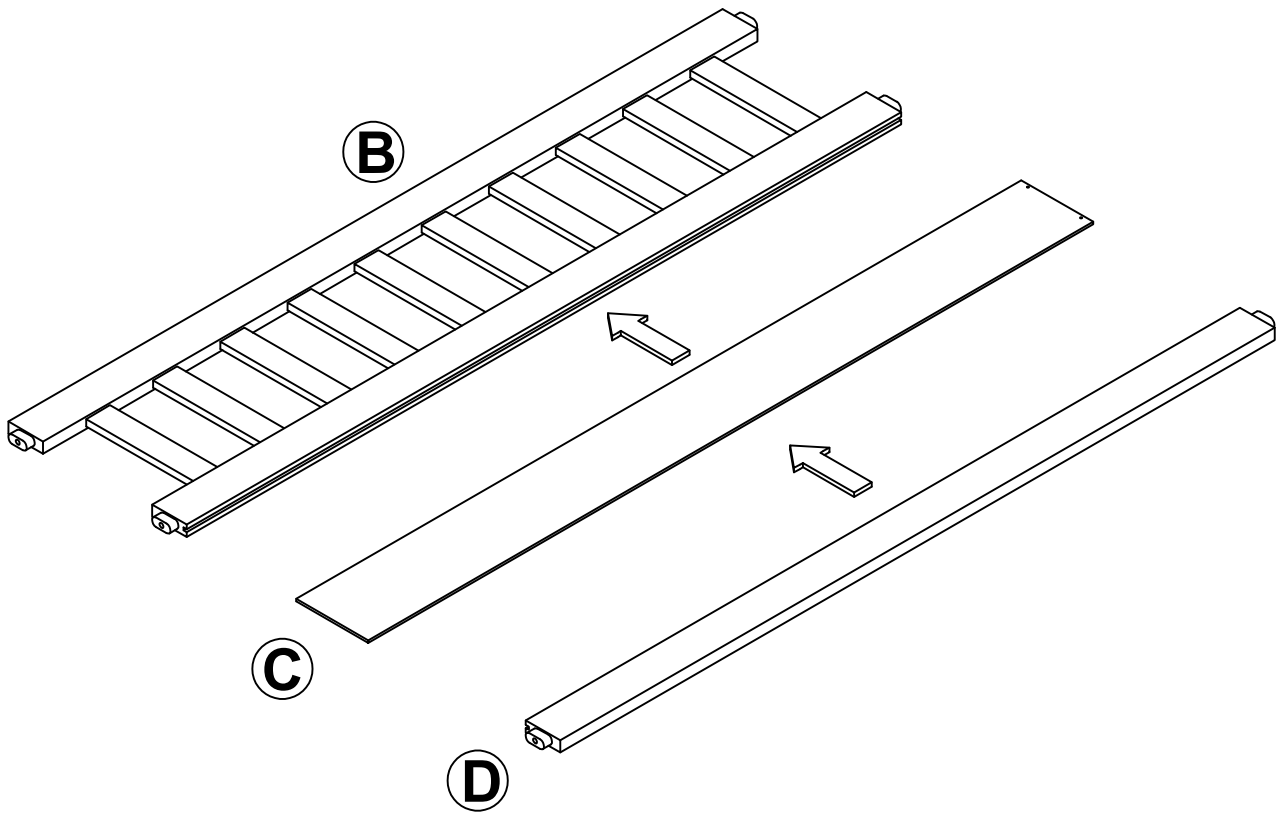

ASSEMBLY INSTRUCTIONS

FULL BED

WF192974

Part List : WF192974

A 	B 	C 
Horizontal bar - 2pcs	Headboard frame - 1pc	Headboard panel -2pcs
D 	E 	F 
Headboard bottom rail-2pc	Headboard Leg (Left) - 1pc	Headboard Leg (Right) - 1pc
G 	K 	L 
Footboard Frame - 1pc	Footboard leg (Right)-1pc	Side rail - 2pcs
L1 	J 	P 
Side rail - 2pcs	Footboard leg (Left)-1pc	Center support leg - 4pcs
M 	16 	16A 
Center rail Leg -2pcs	Slats - 6pcs	Slats 3 hole - 4pcs

Step 1

Step 2

Step 3

Step 4

Step 5

Step 6

Step 7

1		3		8	
2PCS		8PCS		8PCS	
				7	
				2PCS	

Step 8

1		10		5	
4PCS		8PCS		8PCS	

Step 9

3

4PCS

9

3

Step 10