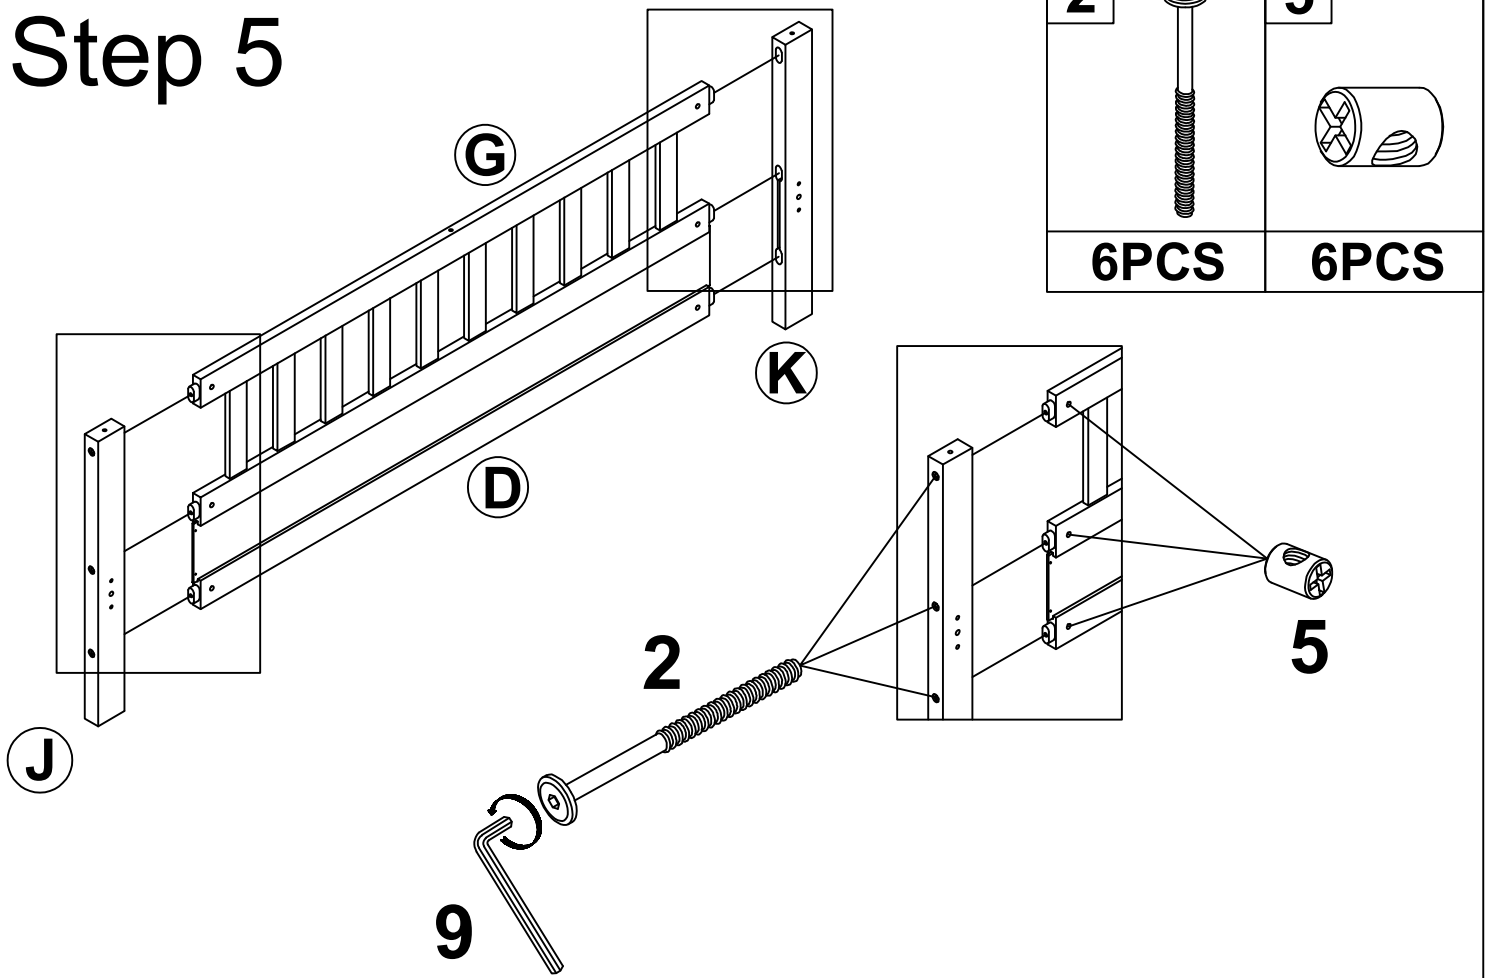

ASSEMBLY INSTRUCTIONS

FULL BED

WF192974

Part List : WF192974

A 	B 	C 
Horizontal bar - 2pcs	Headboard frame - 1pc	Headboard panel -2pcs
D 	E 	F 
Headboard bottom rail-2pc	Headboard Leg (Left) - 1pc	Headboard Leg (Right) - 1pc
G 	K 	L 
Footboard Frame - 1pc	Footboard leg (Right)-1pc	Side rail - 2pcs
L1 	J 	P 
Side rail - 2pcs	Footboard leg (Left)-1pc	Center support leg - 4pcs
M 	16 	16A 
Center rail Leg -2pcs	Slats - 6pcs	Slats 3 hole - 4pcs

Hardware List : WF192974

<p>1</p>  <p>Ø10 x 30mm Wood dowel (6pcs)</p>	<p>2</p>  <p>Ø1/4" x 110mm Hex-Head bolts (12pcs)</p>	<p>3</p>  <p>Ø1/4" x 35mm Hex-Head bolts (12pcs)</p>
<p>4</p>  <p>Ø6" x 40mm Hex-Head bolts (6pcs)</p>	<p>5</p>  <p>Ø1/4" x 9.5 x 12mm Horizontal-Hole bolts(20pcs)</p>	<p>6</p>  <p>Ø4*30mm Wood screws (20pcs)</p>
<p>7</p>  <p>3x80x60mm Pass - 2pcs</p>	<p>8</p>  <p>Ø1/4" Wood screws (8pcs)</p>	<p>9</p>  <p>(1/4")4.5*58mm Allen key (1pc)</p>
<p>10</p>  <p>Ø1/4" x 80mm Hex-Head bolts (8pcs)</p>		

Step 1

Step 2

Step 3

Step 4

Step 5

Step 6

Step 7

1		3		8	
2PCS		8PCS		8PCS	
				7	
				2PCS	

Step 8

1		10		5	
4PCS		8PCS		8PCS	

Step 9

3

4PCS

9

3

Step 10