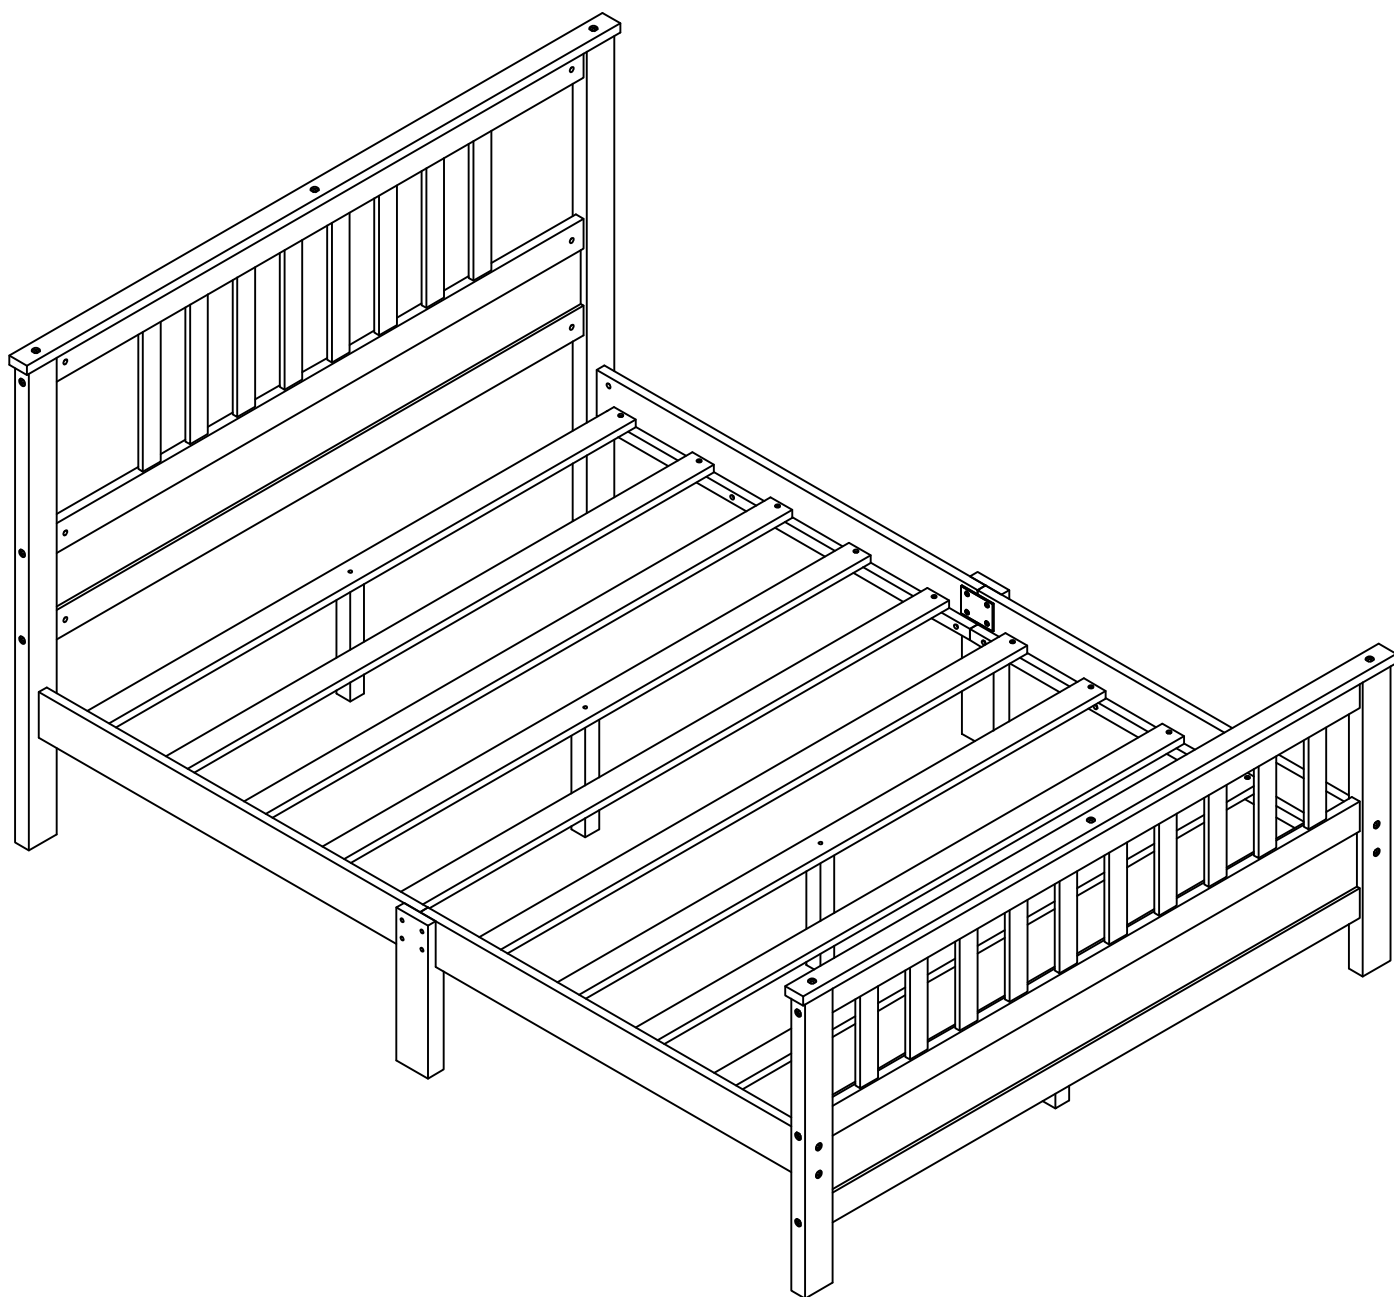

ASSEMBLY INSTRUCTIONS

FULL BED

WF192974

Part List : WF192974

A 	B 	C 
Horizontal bar - 2pcs	Headboard frame - 1pc	Headboard panel -2pcs
D 	E 	F 
Headboard bottom rail-2pc	Headboard Leg (Left) - 1pc	Headboard Leg (Right) - 1pc
G 	K 	L 
Footboard Frame - 1pc	Footboard leg (Right)-1pc	Side rail - 2pcs
L1 	J 	P 
Side rail - 2pcs	Footboard leg (Left)-1pc	Center support leg - 4pcs
M 	16 	16A 
Center rail Leg -2pcs	Slats - 6pcs	Slats 3 hole - 4pcs

Step 1

Step 2

Step 3

Step 4

Step 5

Step 6

Step 7

1		3		8	
2PCS		8PCS		8PCS	
				7	
				2PCS	