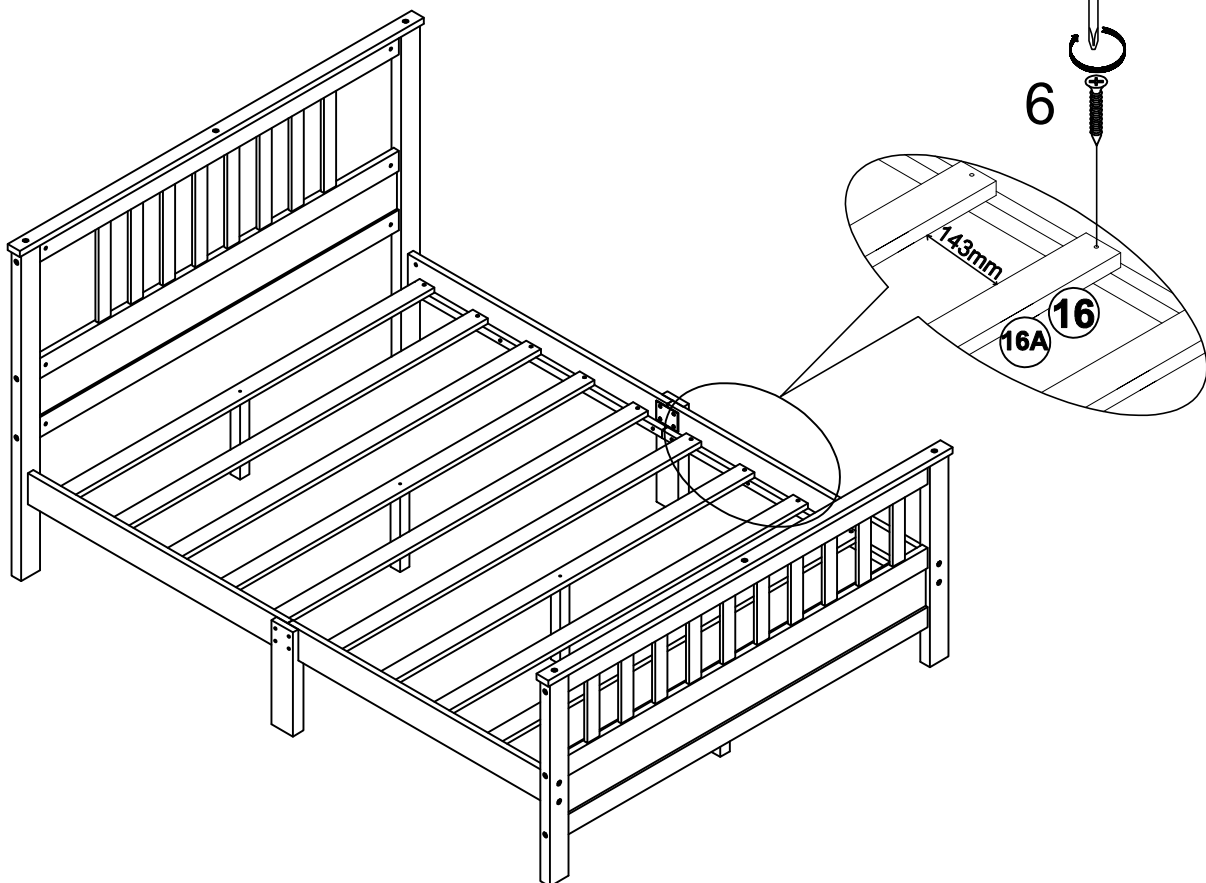

ASSEMBLY INSTRUCTIONS

FULL BED

WF192974

Part List : WF192974

A 	B 	C 
Horizontal bar - 2pcs	Headboard frame - 1pc	Headboard panel -2pcs
D 	E 	F 
Headboard bottom rail-2pc	Headboard Leg (Left) - 1pc	Headboard Leg (Right) - 1pc
G 	K 	L 
Footboard Frame - 1pc	Footboard leg (Right)-1pc	Side rail - 2pcs
L1 	J 	P 
Side rail - 2pcs	Footboard leg (Left)-1pc	Center support leg - 4pcs
M 	16 	16A 
Center rail Leg -2pcs	Slats - 6pcs	Slats 3 hole - 4pcs

Step 8

1		10		5	
4PCS		8PCS		8PCS	

Step 9

3

4PCS

9

3

Step 10