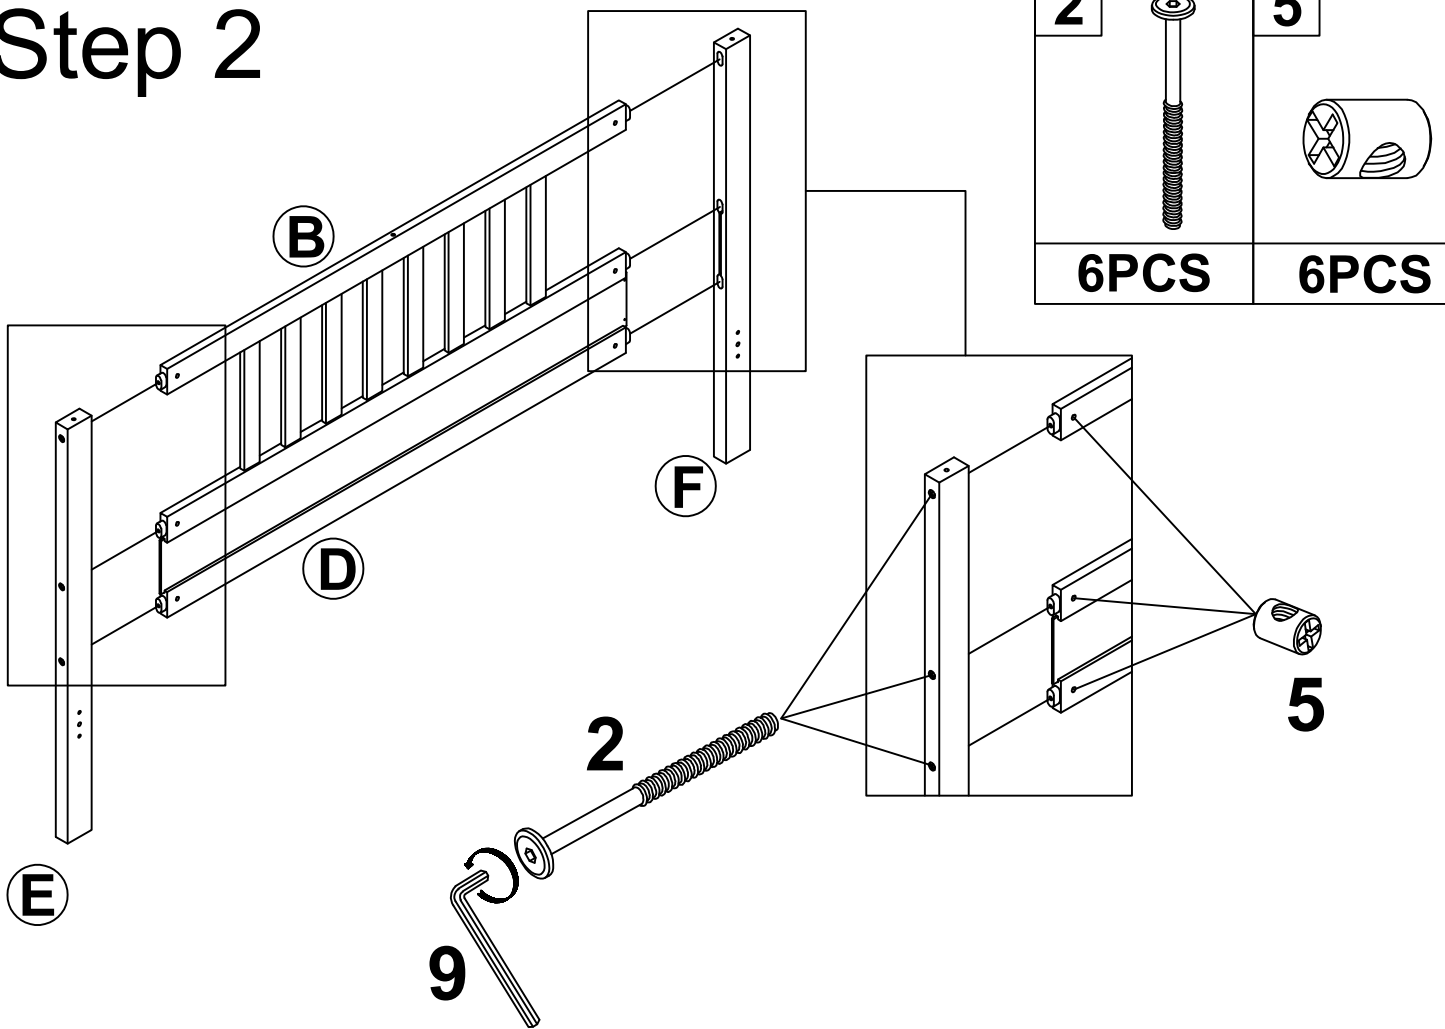

ASSEMBLY INSTRUCTIONS

FULL BED

WF192974

Part List : WF192974

A 	B 	C 
Horizontal bar - 2pcs	Headboard frame - 1pc	Headboard panel -2pcs
D 	E 	F 
Headboard bottom rail-2pc	Headboard Leg (Left) - 1pc	Headboard Leg (Right) - 1pc
G 	K 	L 
Footboard Frame - 1pc	Footboard leg (Right)-1pc	Side rail - 2pcs
L1 	J 	P 
Side rail - 2pcs	Footboard leg (Left)-1pc	Center support leg - 4pcs
M 	16 	16A 
Center rail Leg -2pcs	Slats - 6pcs	Slats 3 hole - 4pcs

Hardware List : WF192974

<p>1</p>  <p>Ø10 x 30mm Wood dowel (6pcs)</p>	<p>2</p>  <p>Ø1/4" x 110mm Hex-Head bolts (12pcs)</p>	<p>3</p>  <p>Ø1/4" x 35mm Hex-Head bolts (12pcs)</p>
<p>4</p>  <p>Ø6" x 40mm Hex-Head bolts (6pcs)</p>	<p>5</p>  <p>Ø1/4" x 9.5 x 12mm Horizontal-Hole bolts(20pcs)</p>	<p>6</p>  <p>Ø4*30mm Wood screws (20pcs)</p>
<p>7</p>  <p>3x80x60mm Pass - 2pcs</p>	<p>8</p>  <p>Ø1/4" Wood screws (8pcs)</p>	<p>9</p>  <p>(1/4")4.5*58mm Allen key (1pc)</p>
<p>10</p>  <p>Ø1/4" x 80mm Hex-Head bolts (8pcs)</p>		

Step 1

Step 2

Step 3

Step 4

Step 5

Step 6

Step 7

1		3		8	
2PCS		8PCS		8PCS	
				7	
				2PCS	

Step 8

1		10		5	
4PCS		8PCS		8PCS	

Step 9

3

4PCS

9

3

Step 10