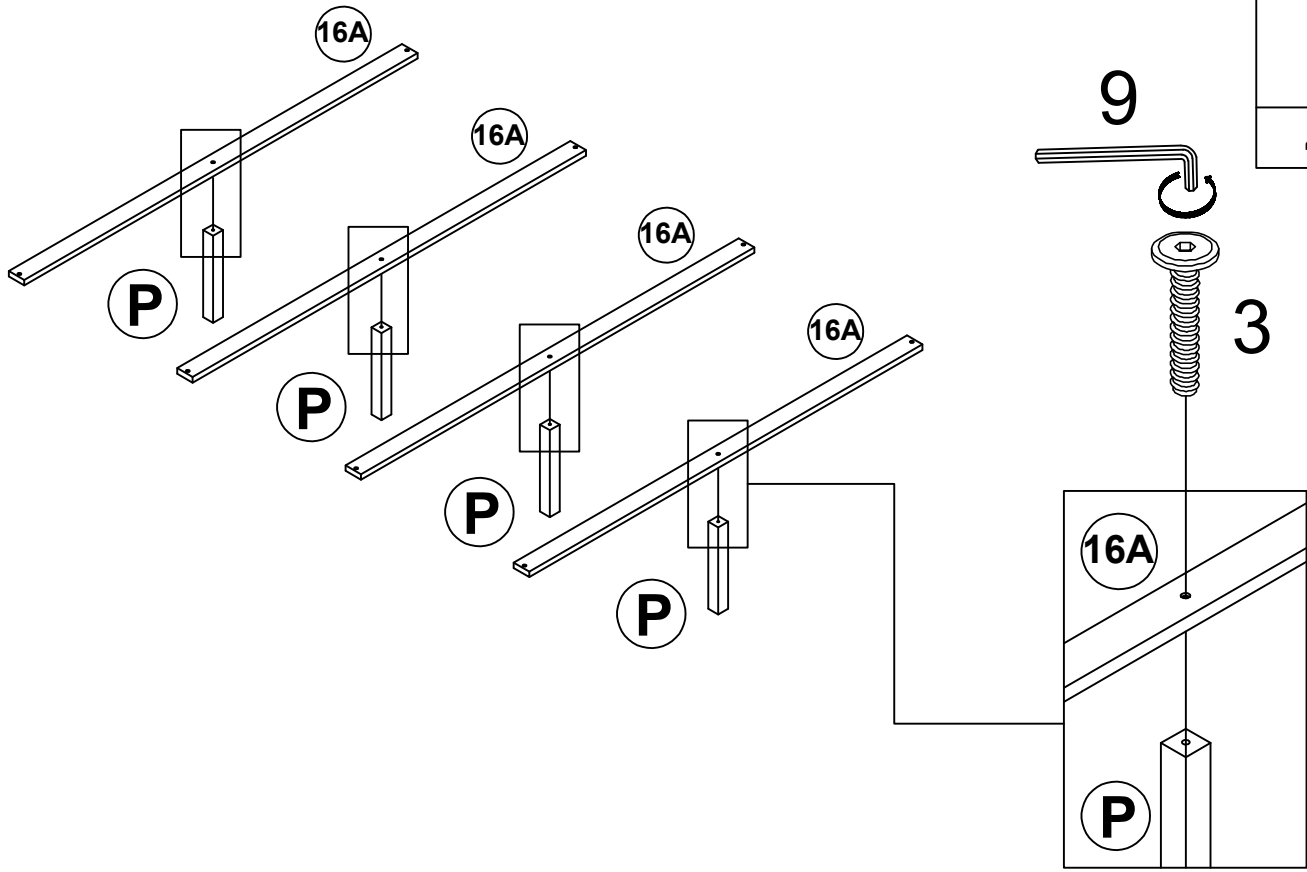

ASSEMBLY INSTRUCTIONS

FULL BED

WF192974

Part List : WF192974

A 	B 	C 
Horizontal bar - 2pcs	Headboard frame - 1pc	Headboard panel -2pcs
D 	E 	F 
Headboard bottom rail-2pc	Headboard Leg (Left) - 1pc	Headboard Leg (Right) - 1pc
G 	K 	L 
Footboard Frame - 1pc	Footboard leg (Right)-1pc	Side rail - 2pcs
L1 	J 	P 
Side rail - 2pcs	Footboard leg (Left)-1pc	Center support leg - 4pcs
M 	16 	16A 
Center rail Leg -2pcs	Slats - 6pcs	Slats 3 hole - 4pcs

Hardware List : WF192974

<p>1</p>  <p>Ø10 x 30mm Wood dowel (6pcs)</p>	<p>2</p>  <p>Ø1/4" x 110mm Hex-Head bolts (12pcs)</p>	<p>3</p>  <p>Ø1/4" x 35mm Hex-Head bolts (12pcs)</p>
<p>4</p>  <p>Ø6" x 40mm Hex-Head bolts (6pcs)</p>	<p>5</p>  <p>Ø1/4" x 9.5 x 12mm Horizontal-Hole bolts(20pcs)</p>	<p>6</p>  <p>Ø4*30mm Wood screws (20pcs)</p>
<p>7</p>  <p>3x80x60mm Pass - 2pcs</p>	<p>8</p>  <p>Ø1/4" Wood screws (8pcs)</p>	<p>9</p>  <p>(1/4")4.5*58mm Allen key (1pc)</p>
<p>10</p>  <p>Ø1/4" x 80mm Hex-Head bolts (8pcs)</p>		

Step 1

Step 2

Step 3

Step 4

Step 5

Step 6

Step 7

1		3		8	
2PCS		8PCS		8PCS	
				7	
				2PCS	

Step 8

1		10		5	
4PCS		8PCS		8PCS	

Step 9

3

4PCS

9

3

Step 10