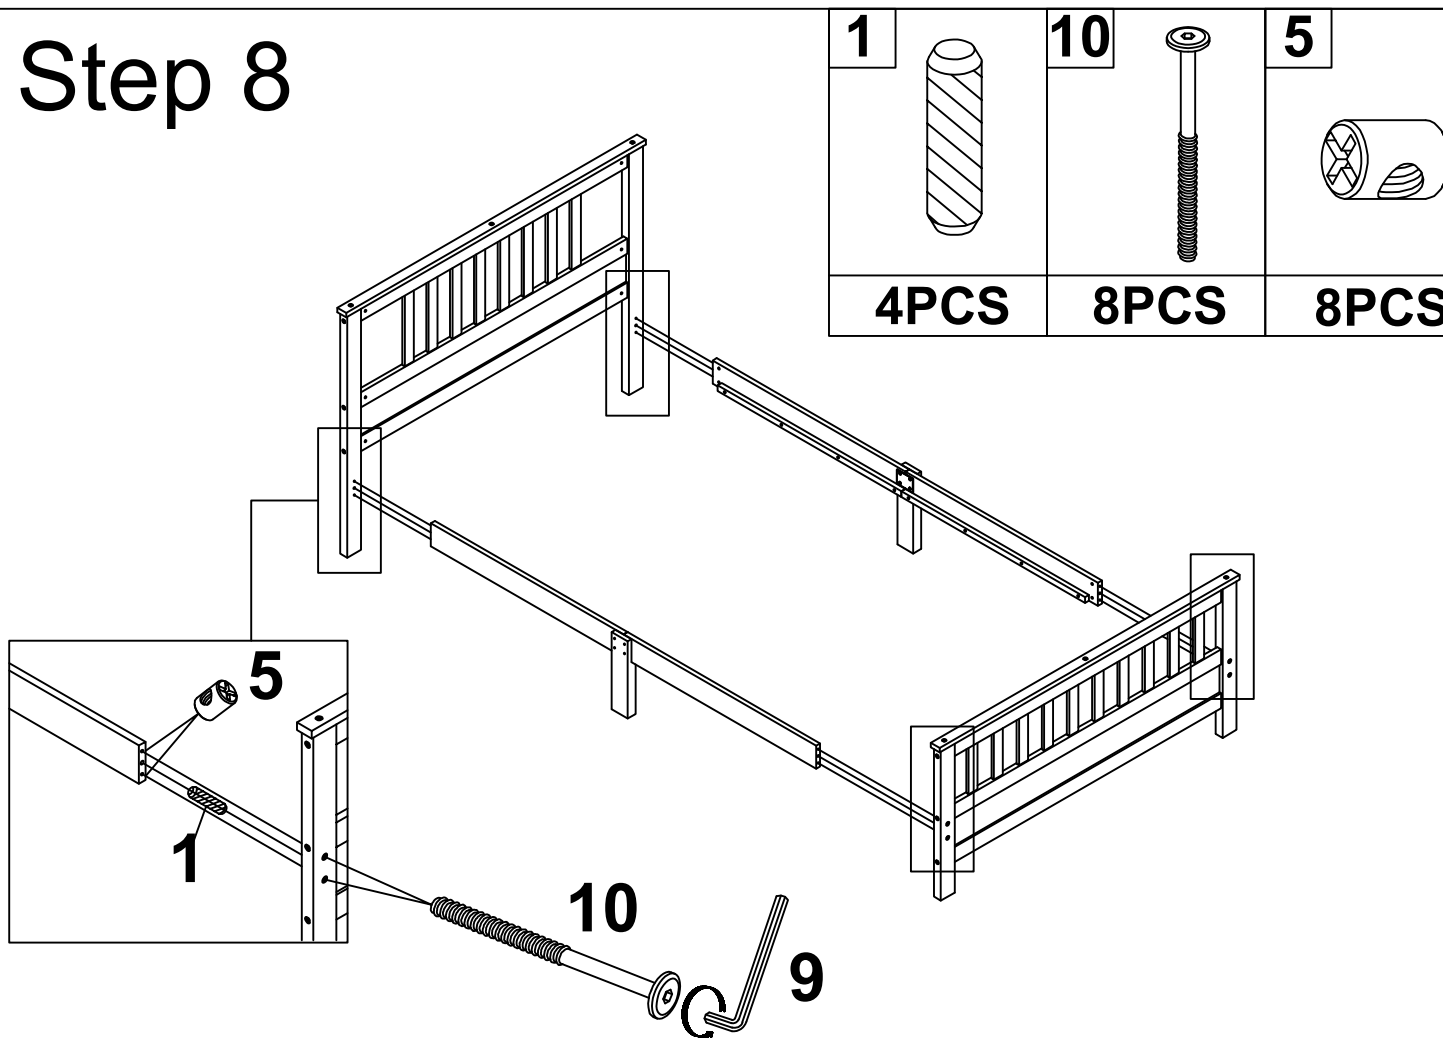

ASSEMBLY INSTRUCTIONS

FULL BED

WF192974

Part List : WF192974

A 	B 	C 
Horizontal bar - 2pcs	Headboard frame - 1pc	Headboard panel -2pcs
D 	E 	F 
Headboard bottom rail-2pc	Headboard Leg (Left) - 1pc	Headboard Leg (Right) - 1pc
G 	K 	L 
Footboard Frame - 1pc	Footboard leg (Right)-1pc	Side rail - 2pcs
L1 	J 	P 
Side rail - 2pcs	Footboard leg (Left)-1pc	Center support leg - 4pcs
M 	16 	16A 
Center rail Leg -2pcs	Slats - 6pcs	Slats 3 hole - 4pcs

Hardware List : WF192974

<p>1</p>  <p>Ø10 x 30mm Wood dowel (6pcs)</p>	<p>2</p>  <p>Ø1/4" x 110mm Hex-Head bolts (12pcs)</p>	<p>3</p>  <p>Ø1/4" x 35mm Hex-Head bolts (12pcs)</p>
<p>4</p>  <p>Ø6" x 40mm Hex-Head bolts (6pcs)</p>	<p>5</p>  <p>Ø1/4" x 9.5 x 12mm Horizontal-Hole bolts(20pcs)</p>	<p>6</p>  <p>Ø4*30mm Wood screws (20pcs)</p>
<p>7</p>  <p>3x80x60mm Pass - 2pcs</p>	<p>8</p>  <p>Ø1/4" Wood screws (8pcs)</p>	<p>9</p>  <p>(1/4")4.5*58mm Allen key (1pc)</p>
<p>10</p>  <p>Ø1/4" x 80mm Hex-Head bolts (8pcs)</p>		

Step 1

Step 2

Step 3

Step 4

Step 5

Step 6

Step 7

1		3		8	
2PCS		8PCS		8PCS	
				7	
				2PCS	

Step 8

1		10		5	
4PCS		8PCS		8PCS	

Step 9

3

4PCS

9

3

Step 10