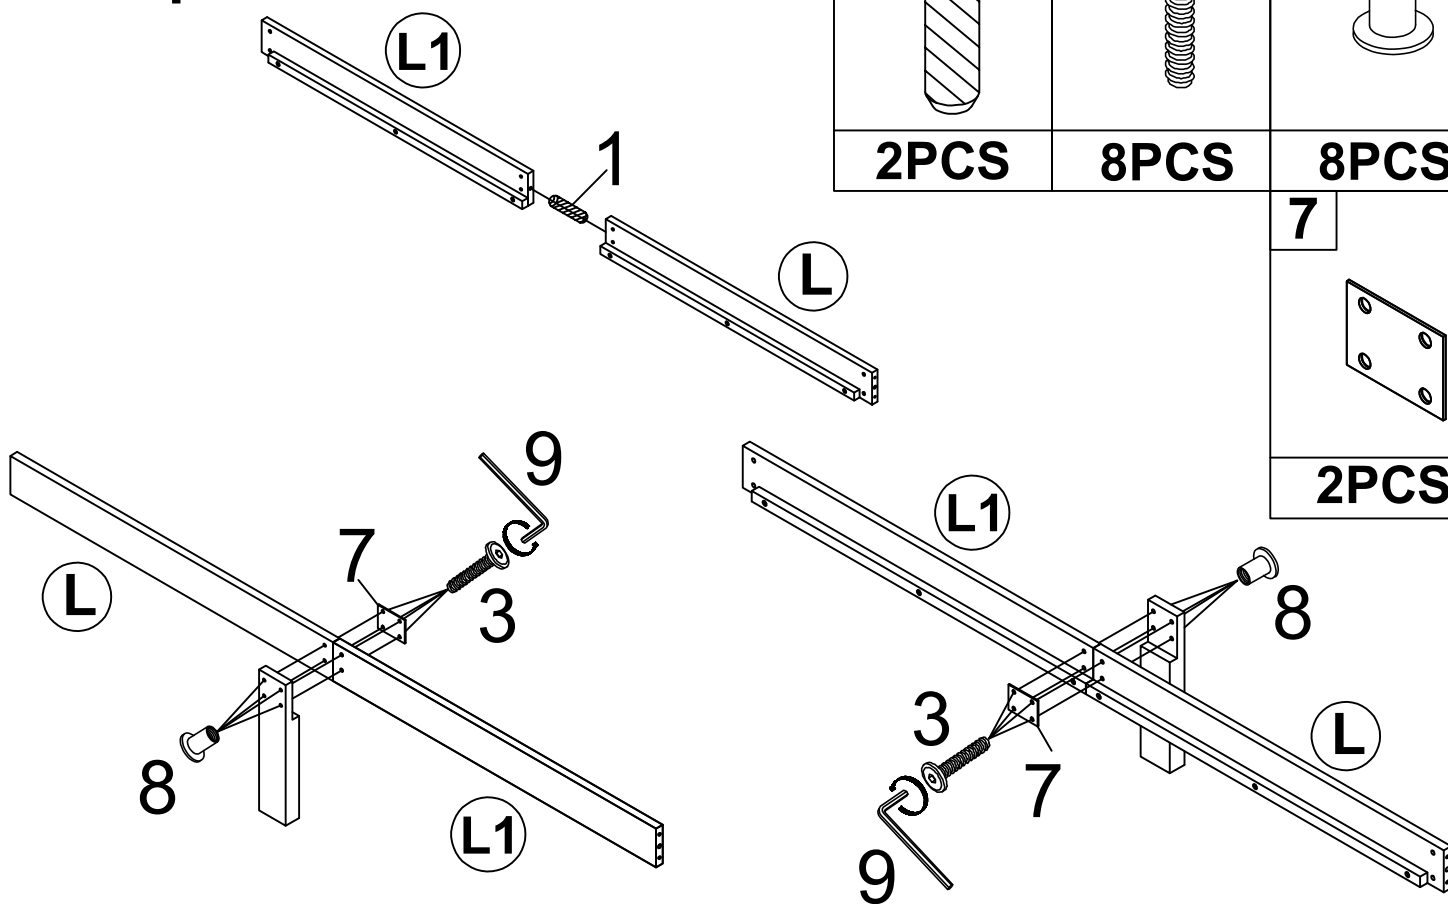

ASSEMBLY INSTRUCTIONS

FULL BED

WF192974

Part List : WF192974

A 	B 	C 
Horizontal bar - 2pcs	Headboard frame - 1pc	Headboard panel -2pcs
D 	E 	F 
Headboard bottom rail-2pc	Headboard Leg (Left) - 1pc	Headboard Leg (Right) - 1pc
G 	K 	L 
Footboard Frame - 1pc	Footboard leg (Right)-1pc	Side rail - 2pcs
L1 	J 	P 
Side rail - 2pcs	Footboard leg (Left)-1pc	Center support leg - 4pcs
M 	16 	16A 
Center rail Leg -2pcs	Slats - 6pcs	Slats 3 hole - 4pcs

Hardware List : WF192974

<p>1</p>  <p>Ø10 x 30mm Wood dowel (6pcs)</p>	<p>2</p>  <p>Ø1/4" x 110mm Hex-Head bolts (12pcs)</p>	<p>3</p>  <p>Ø1/4" x 35mm Hex-Head bolts (12pcs)</p>
<p>4</p>  <p>Ø6" x 40mm Hex-Head bolts (6pcs)</p>	<p>5</p>  <p>Ø1/4" x 9.5 x 12mm Horizontal-Hole bolts(20pcs)</p>	<p>6</p>  <p>Ø4*30mm Wood screws (20pcs)</p>
<p>7</p>  <p>3x80x60mm Pass - 2pcs</p>	<p>8</p>  <p>Ø1/4" Wood screws (8pcs)</p>	<p>9</p>  <p>(1/4")4.5*58mm Allen key (1pc)</p>
<p>10</p>  <p>Ø1/4" x 80mm Hex-Head bolts (8pcs)</p>		

Step 1

Step 2

Step 3

Step 4

Step 5

Step 6

Step 7

1		3		8	
2PCS		8PCS		8PCS	
				7	
				2PCS	

Step 8

1		10		5	
4PCS		8PCS		8PCS	

Step 9

3

4PCS

9

3

Step 10