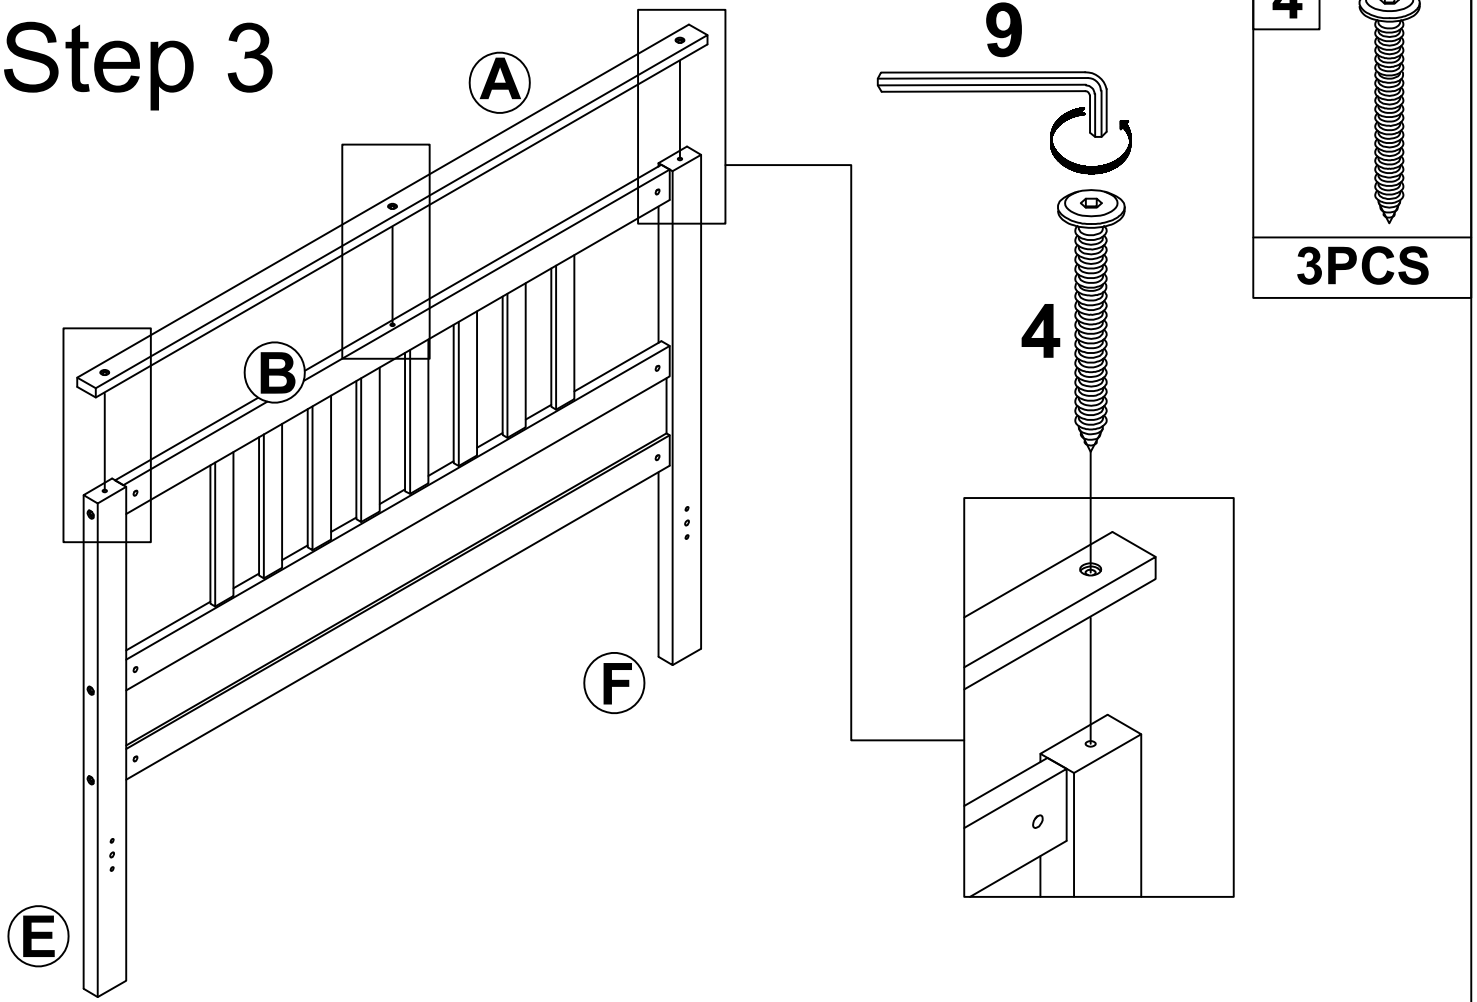

ASSEMBLY INSTRUCTIONS

FULL BED

WF192974

Part List : WF192974

A 	B 	C 
Horizontal bar - 2pcs	Headboard frame - 1pc	Headboard panel -2pcs
D 	E 	F 
Headboard bottom rail-2pc	Headboard Leg (Left) - 1pc	Headboard Leg (Right) - 1pc
G 	K 	L 
Footboard Frame - 1pc	Footboard leg (Right)-1pc	Side rail - 2pcs
L1 	J 	P 
Side rail - 2pcs	Footboard leg (Left)-1pc	Center support leg - 4pcs
M 	16 	16A 
Center rail Leg -2pcs	Slats - 6pcs	Slats 3 hole - 4pcs

Hardware List : WF192974

<p>1</p>  <p>Ø10 x 30mm Wood dowel (6pcs)</p>	<p>2</p>  <p>Ø1/4" x 110mm Hex-Head bolts (12pcs)</p>	<p>3</p>  <p>Ø1/4" x 35mm Hex-Head bolts (12pcs)</p>
<p>4</p>  <p>Ø6" x 40mm Hex-Head bolts (6pcs)</p>	<p>5</p>  <p>Ø1/4" x 9.5 x 12mm Horizontal-Hole bolts(20pcs)</p>	<p>6</p>  <p>Ø4*30mm Wood screws (20pcs)</p>
<p>7</p>  <p>3x80x60mm Pass - 2pcs</p>	<p>8</p>  <p>Ø1/4" Wood screws (8pcs)</p>	<p>9</p>  <p>(1/4")4.5*58mm Allen key (1pc)</p>
<p>10</p>  <p>Ø1/4" x 80mm Hex-Head bolts (8pcs)</p>		

Step 1

Step 2

Step 3

Step 4

Step 5

Step 6

Step 7

1		3		8	
2PCS		8PCS		8PCS	
				7	
				2PCS	