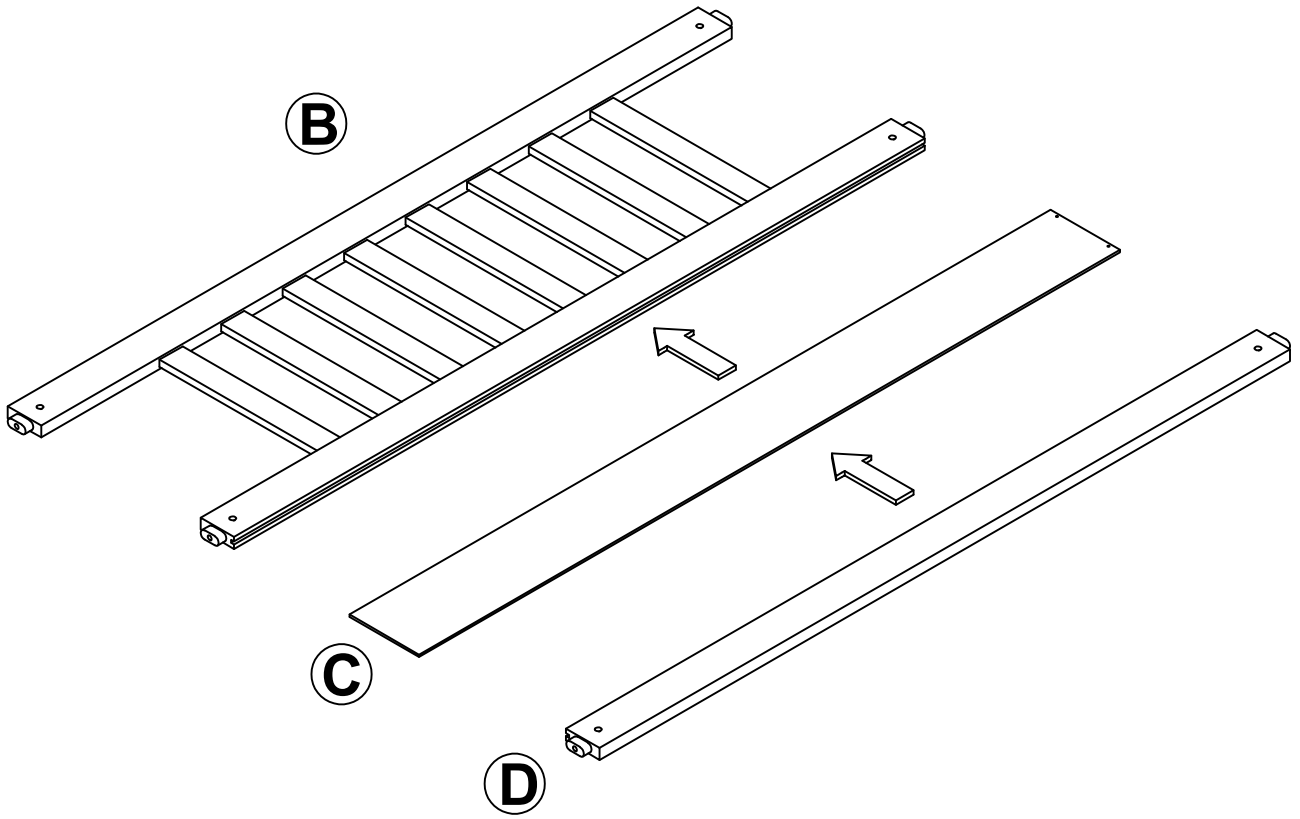

ASSEMBLY INSTRUCTIONS

FULL BED

WF192974

Part List : WF192974

A 	B 	C 
Horizontal bar - 2pcs	Headboard frame - 1pc	Headboard panel -2pcs
D 	E 	F 
Headboard bottom rail-2pc	Headboard Leg (Left) - 1pc	Headboard Leg (Right) - 1pc
G 	K 	L 
Footboard Frame - 1pc	Footboard leg (Right)-1pc	Side rail - 2pcs
L1 	J 	P 
Side rail - 2pcs	Footboard leg (Left)-1pc	Center support leg - 4pcs
M 	16 	16A 
Center rail Leg -2pcs	Slats - 6pcs	Slats 3 hole - 4pcs

Hardware List : WF192974

<p>1</p>  <p>Ø10 x 30mm Wood dowel (6pcs)</p>	<p>2</p>  <p>Ø1/4" x 110mm Hex-Head bolts (12pcs)</p>	<p>3</p>  <p>Ø1/4" x 35mm Hex-Head bolts (12pcs)</p>
<p>4</p>  <p>Ø6" x 40mm Hex-Head bolts (6pcs)</p>	<p>5</p>  <p>Ø1/4" x 9.5 x 12mm Horizontal-Hole bolts(20pcs)</p>	<p>6</p>  <p>Ø4*30mm Wood screws (20pcs)</p>
<p>7</p>  <p>3x80x60mm Pass - 2pcs</p>	<p>8</p>  <p>Ø1/4" Wood screws (8pcs)</p>	<p>9</p>  <p>(1/4")4.5*58mm Allen key (1pc)</p>
<p>10</p>  <p>Ø1/4" x 80mm Hex-Head bolts (8pcs)</p>		

Step 1

Step 2

Step 3

Step 4

Step 5

Step 6

Step 7

1		3		8	
2PCS		8PCS		8PCS	
				7	
				2PCS	