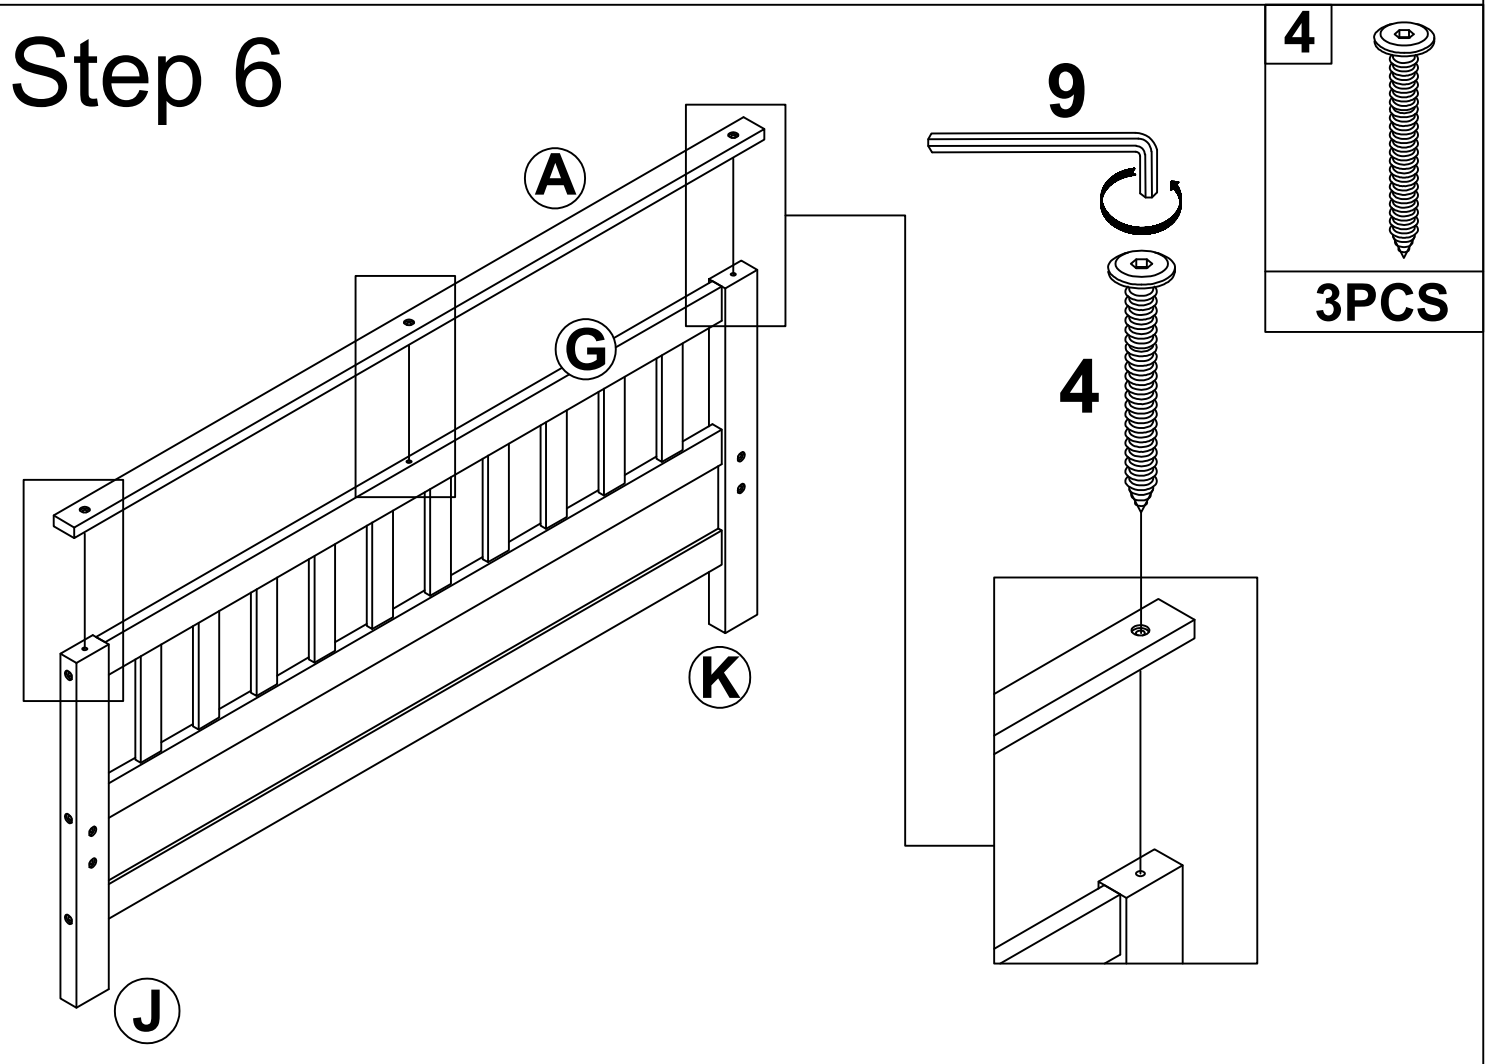

ASSEMBLY INSTRUCTIONS

FULL BED

WF192974

Part List : WF192974

A 	B 	C 
Horizontal bar - 2pcs	Headboard frame - 1pc	Headboard panel -2pcs
D 	E 	F 
Headboard bottom rail-2pc	Headboard Leg (Left) - 1pc	Headboard Leg (Right) - 1pc
G 	K 	L 
Footboard Frame - 1pc	Footboard leg (Right)-1pc	Side rail - 2pcs
L1 	J 	P 
Side rail - 2pcs	Footboard leg (Left)-1pc	Center support leg - 4pcs
M 	16 	16A 
Center rail Leg -2pcs	Slats - 6pcs	Slats 3 hole - 4pcs

Step 1

Step 2

Step 3

Step 4

Step 5

Step 6

Step 7

1		3		8	
2PCS		8PCS		8PCS	
				7	
				2PCS	

Step 8

1		10		5	
4PCS		8PCS		8PCS	

Step 9

3

4PCS

9

3

Step 10