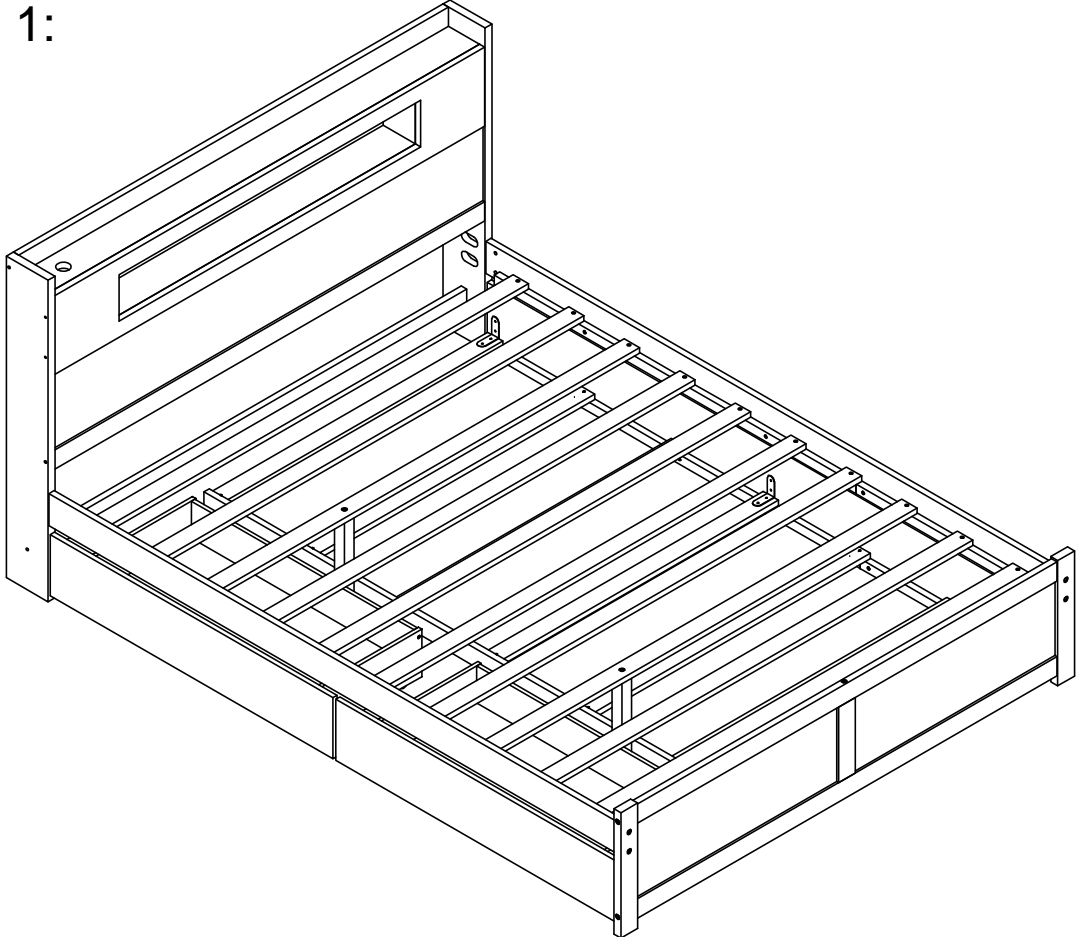

ASSEMBLY INSTRUCTION

SKU CODE: WF310656 - WF310657

OPTION 1:

OPTION 2:

ASSEMBLY INSTRUCTION

Part List & Hardware List (Box 1-WF310656)

<p>A1</p>  <p>Woodleg-1pc</p>	<p>A2</p>  <p>Woodleg-1pc</p>	<p>A3</p>  <p>Woodbar-2pcs</p>
<p>A4</p>  <p>Woodbar-1pc</p>	<p>A5</p>  <p>Panel-2pcs</p>	<p>A6</p>  <p>Panel-2pcs</p>
<p>A7</p>  <p>Panel-1pc</p>	<p>A8</p>  <p>Panel-1pc</p>	<p>A9</p>  <p>Panel-1pc</p>
<p>B1</p>  <p>Woodbar-1pc</p>	<p>B3</p>  <p>Woodbar-1pc</p>	<p>B4</p>  <p>Slat-2pcs</p>
<p>B5</p>  <p>Slat-8pcs</p>	<p>B6</p>  <p>Woodleg-2pcs</p>	<p>B7</p>  <p>Panel-1pc</p>
<p>B8</p>  <p>Panel-1pc</p>	<p>B9</p>  <p>Woodbar-1pc</p>	<p>C2</p>  <p>Panel-1pc</p>
<p>C6</p>  <p>Slat-2pcs</p>	<p>C7</p>  <p>Slat-5pcs</p>	<p>D2</p>  <p>Panel-2pcs</p>

Part List (Box 2-WF310657)

B2  Side Panel-2pcs	C3  Panel-1pc	C4  Side Panel-1pc
C5  Wood Frame-1pc	C8  Panel-2pcs	C9  Panel-4pcs
D1  Panel-2pcs	D3  Woodbar-4pcs	D4  Woodbar-4pcs
D5  Block Drawer-3pcs		