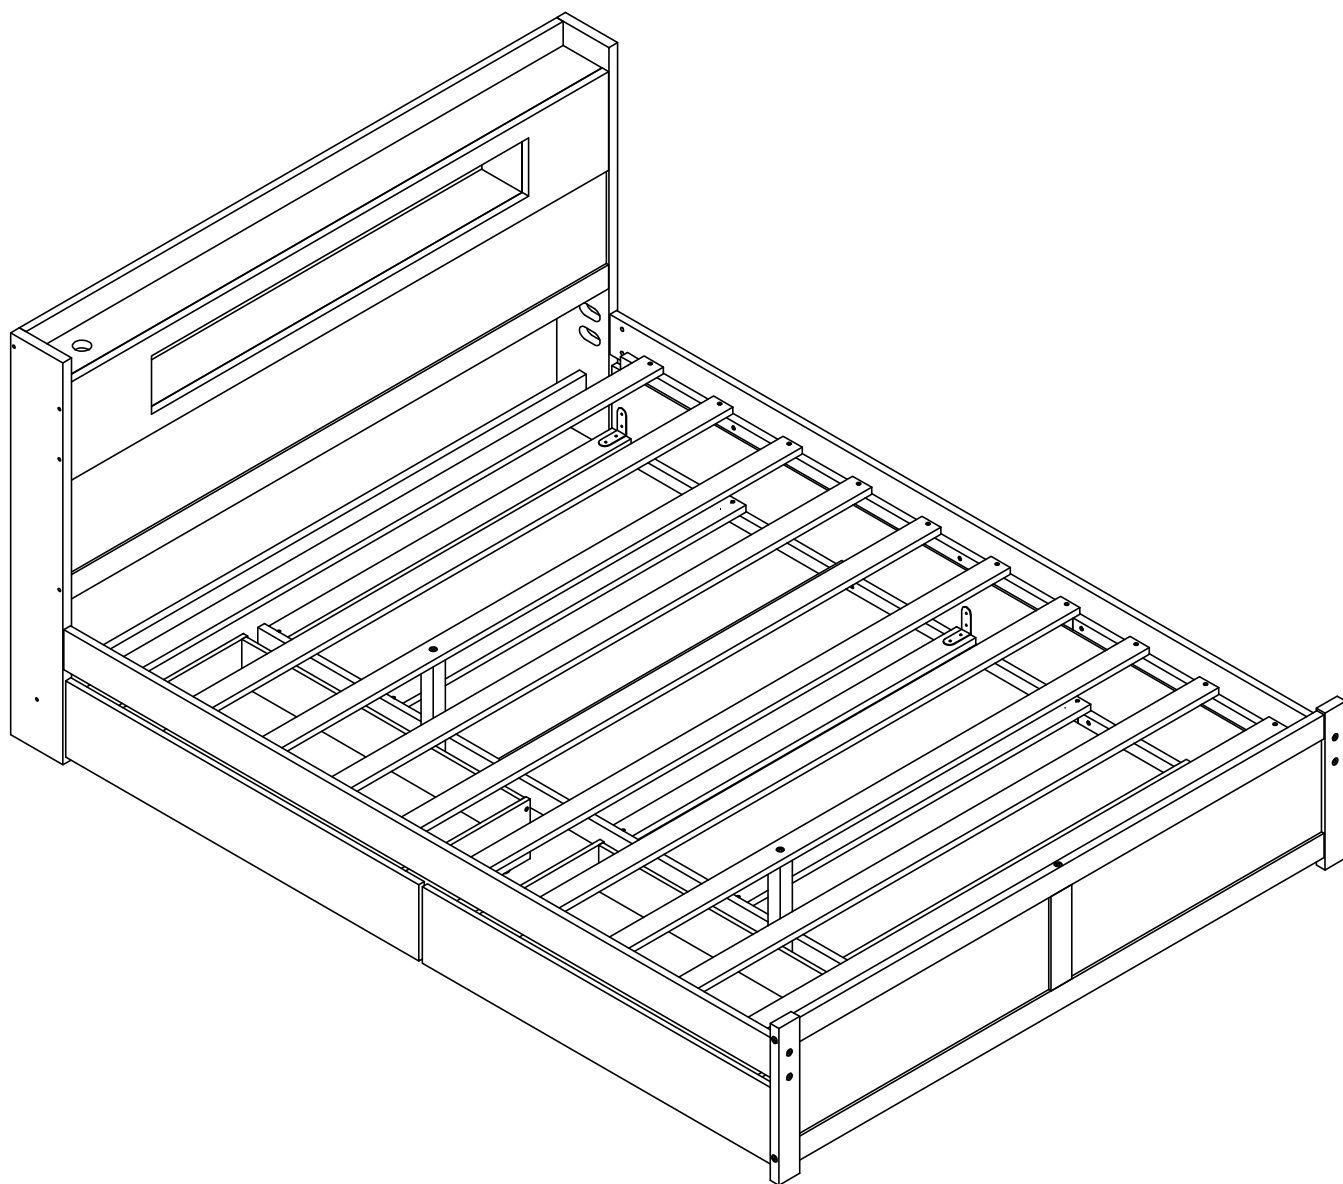

ASSEMBLY INSTRUCTION

SKU CODE: WF310656 - WF310657

OPTION 1:

OPTION 2:

ASSEMBLY INSTRUCTION

Part List & Hardware List (Box 1-WF310656)

<p>A1</p>  <p>Woodleg-1pc</p>	<p>A2</p>  <p>Woodleg-1pc</p>	<p>A3</p>  <p>Woodbar-2pcs</p>
<p>A4</p>  <p>Woodbar-1pc</p>	<p>A5</p>  <p>Panel-2pcs</p>	<p>A6</p>  <p>Panel-2pcs</p>
<p>A7</p>  <p>Panel-1pc</p>	<p>A8</p>  <p>Panel-1pc</p>	<p>A9</p>  <p>Panel-1pc</p>
<p>B1</p>  <p>Woodbar-1pc</p>	<p>B3</p>  <p>Woodbar-1pc</p>	<p>B4</p>  <p>Slat-2pcs</p>
<p>B5</p>  <p>Slat-8pcs</p>	<p>B6</p>  <p>Woodleg-2pcs</p>	<p>B7</p>  <p>Panel-1pc</p>
<p>B8</p>  <p>Panel-1pc</p>	<p>B9</p>  <p>Woodbar-1pc</p>	<p>C2</p>  <p>Panel-1pc</p>
<p>C6</p>  <p>Slat-2pcs</p>	<p>C7</p>  <p>Slat-5pcs</p>	<p>D2</p>  <p>Panel-2pcs</p>

Part List (Box 2-WF310657)

B2  Side Panel-2pcs	C3  Panel-1pc	C4  Side Panel-1pc
C5  Wood Frame-1pc	C8  Panel-2pcs	C9  Panel-4pcs
D1  Panel-2pcs	D3  Woodbar-4pcs	D4  Woodbar-4pcs
D5  Block Drawer-3pcs		