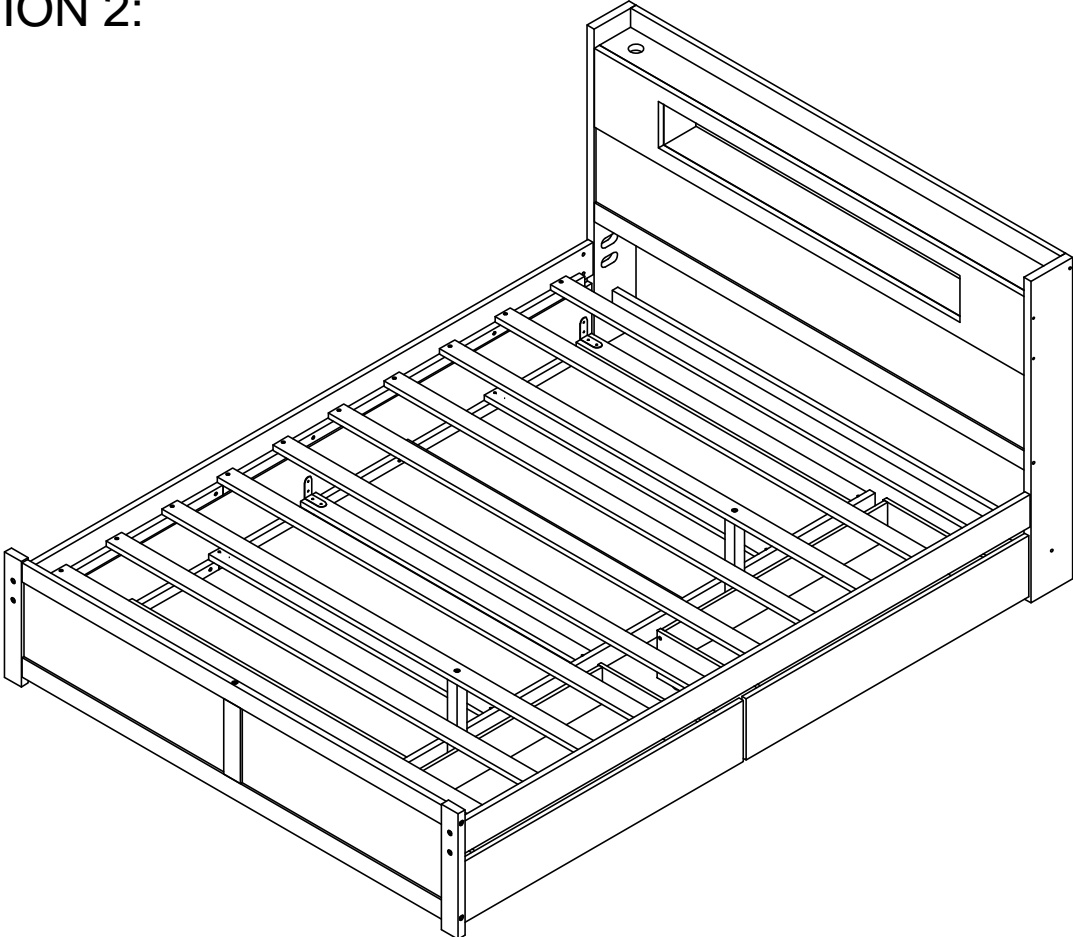

ASSEMBLY INSTRUCTION

SKU CODE: WF310656 - WF310657

OPTION 1:

OPTION 2:

ASSEMBLY INSTRUCTION

Part List & Hardware List (Box 1-WF310656)

<p>A1</p>  <p>Woodleg-1pc</p>	<p>A2</p>  <p>Woodleg-1pc</p>	<p>A3</p>  <p>Woodbar-2pcs</p>
<p>A4</p>  <p>Woodbar-1pc</p>	<p>A5</p>  <p>Panel-2pcs</p>	<p>A6</p>  <p>Panel-2pcs</p>
<p>A7</p>  <p>Panel-1pc</p>	<p>A8</p>  <p>Panel-1pc</p>	<p>A9</p>  <p>Panel-1pc</p>
<p>B1</p>  <p>Woodbar-1pc</p>	<p>B3</p>  <p>Woodbar-1pc</p>	<p>B4</p>  <p>Slat-2pcs</p>
<p>B5</p>  <p>Slat-8pcs</p>	<p>B6</p>  <p>Woodleg-2pcs</p>	<p>B7</p>  <p>Panel-1pc</p>
<p>B8</p>  <p>Panel-1pc</p>	<p>B9</p>  <p>Woodbar-1pc</p>	<p>C2</p>  <p>Panel-1pc</p>
<p>C6</p>  <p>Slat-2pcs</p>	<p>C7</p>  <p>Slat-5pcs</p>	<p>D2</p>  <p>Panel-2pcs</p>

Part List (Box 2-WF310657)

B2  Side Panel-2pcs	C3  Panel-1pc	C4  Side Panel-1pc
C5  Wood Frame-1pc	C8  Panel-2pcs	C9  Panel-4pcs
D1  Panel-2pcs	D3  Woodbar-4pcs	D4  Woodbar-4pcs
D5  Block Drawer-3pcs		