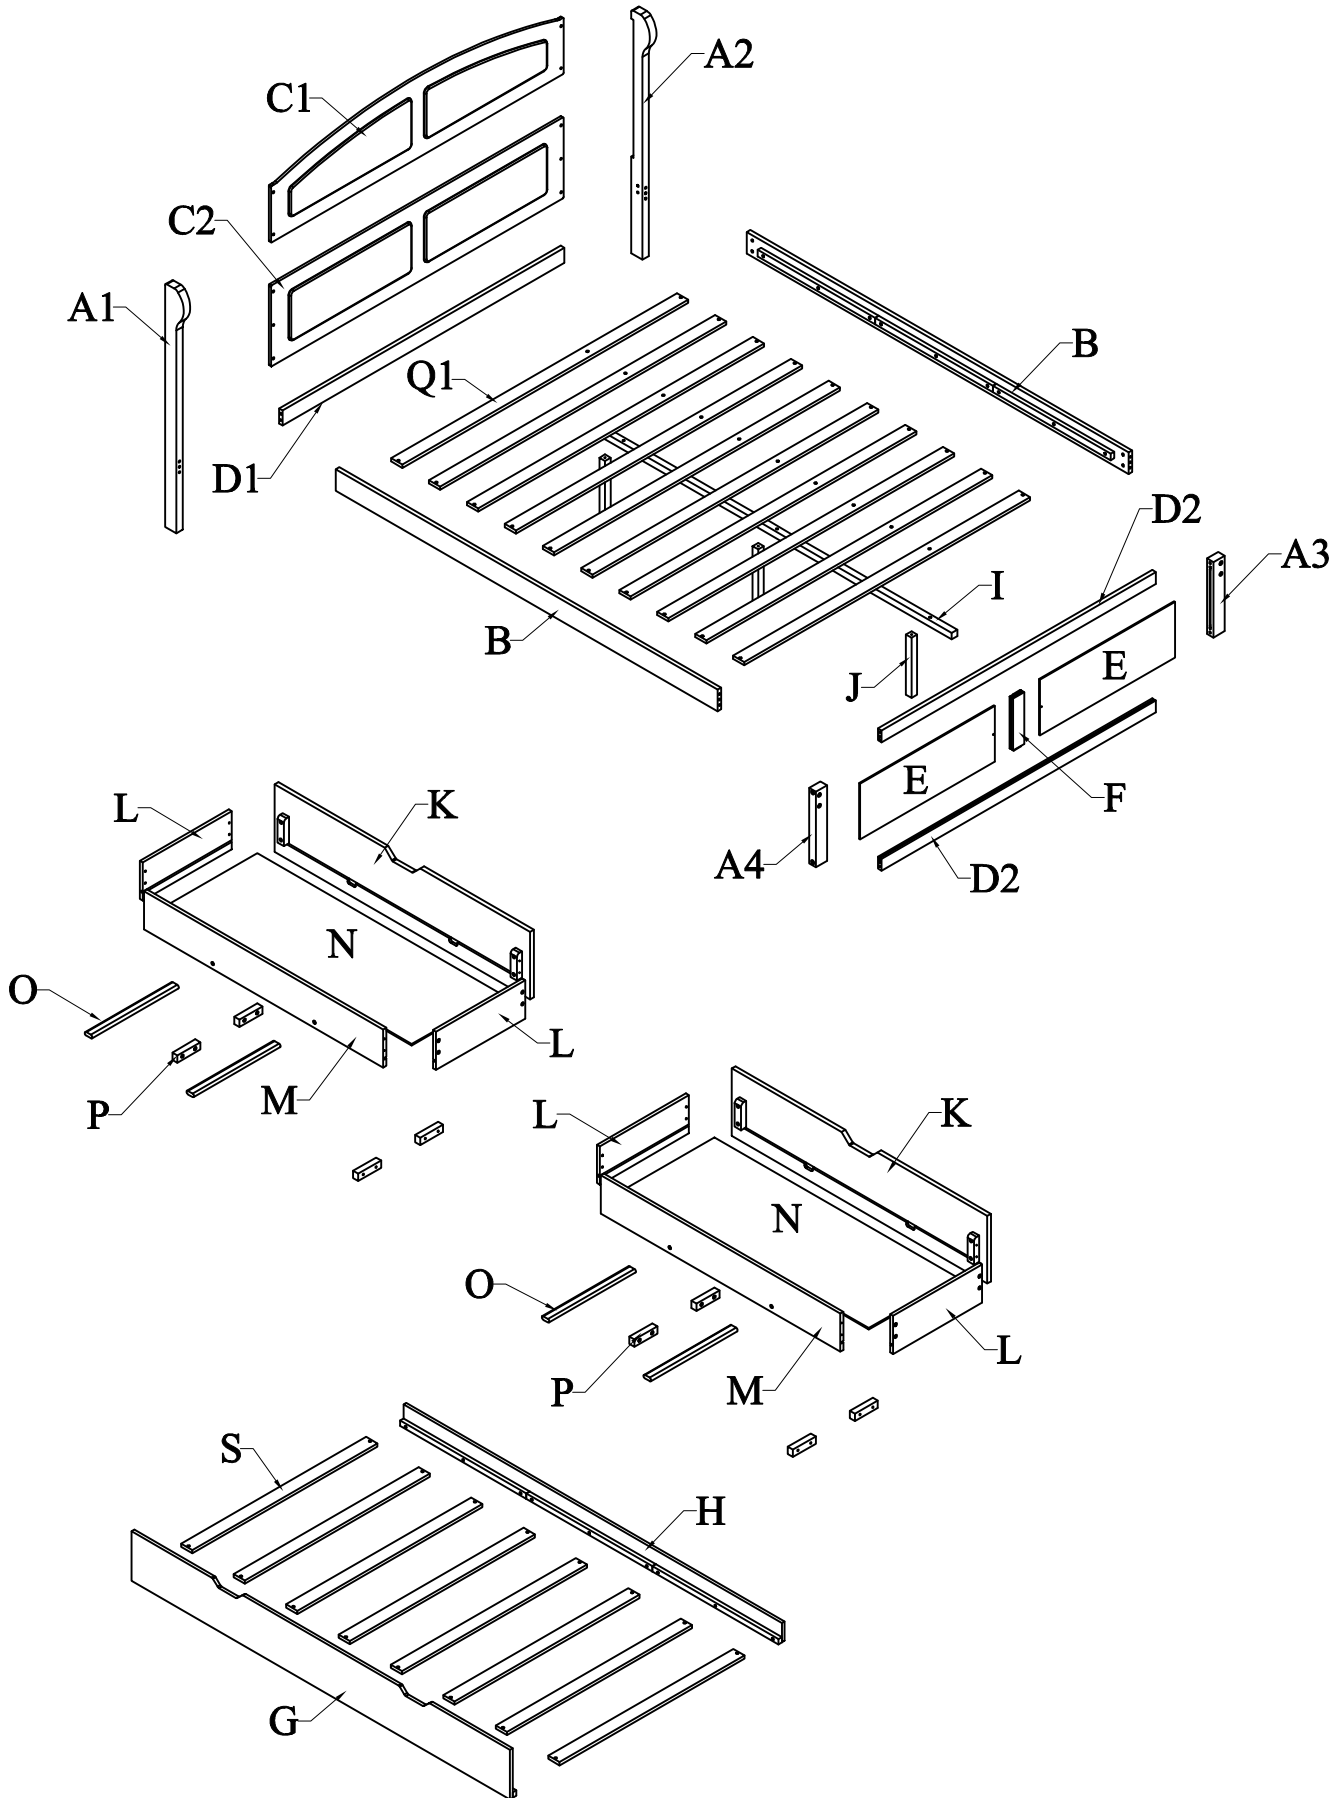

# BOX 1: WF306884

<b>B</b>  Side rail (2pcs)	<b>D1</b>  Horizontal rail - front (1pc)	<b>D2</b>  Horizontal rail - back (2pcs)	<b>E</b>  Front panel (2pcs)
<b>G</b>  Front - trundle (1pc)	<b>H</b>  Back - trundle (1pc)	<b>I</b>  Support slats (1pc)	<b>J</b>  Extra legs (3pcs)
<b>K</b>  Front - drawers (2pcs)	<b>S</b>  Slats - short (8pcs)		