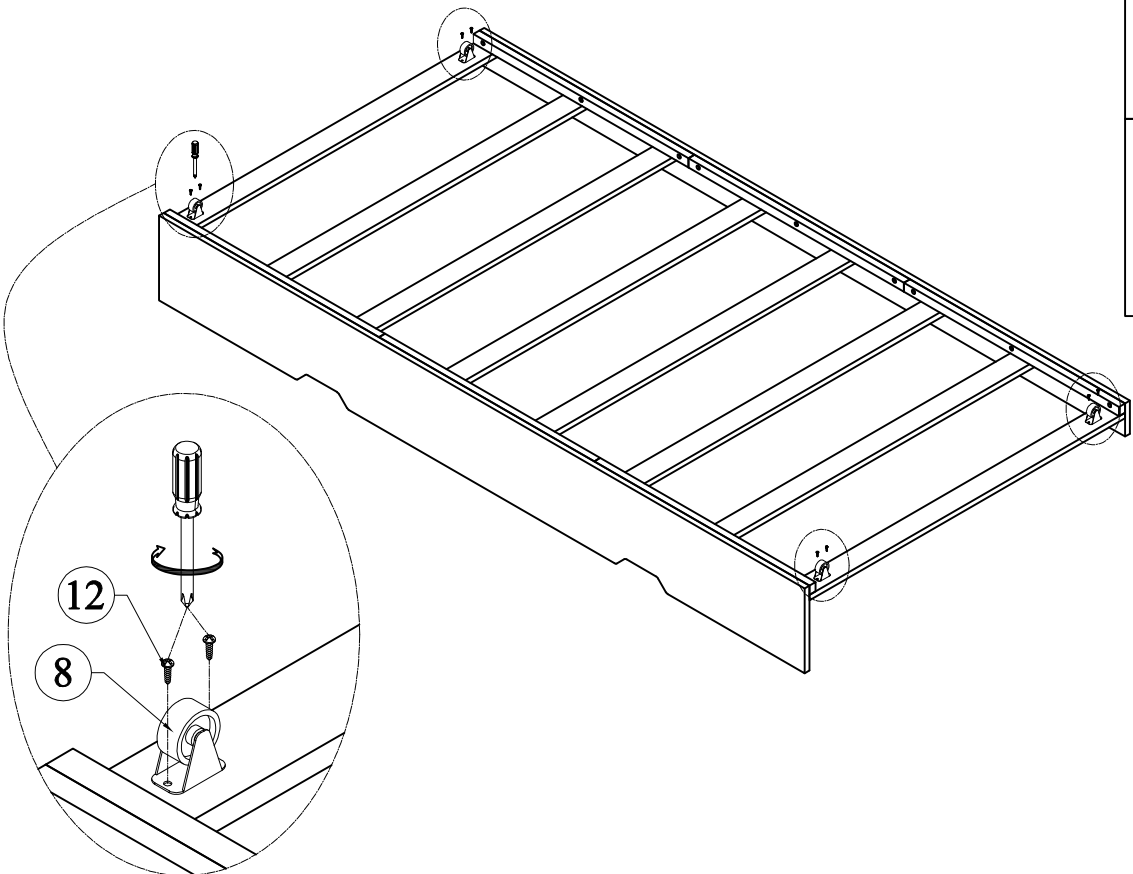

STEP 11

8

Wheel
Ø8 * 30 - 4pcs

12

Round Wood crews
M3.5 * 15 - 8pcs