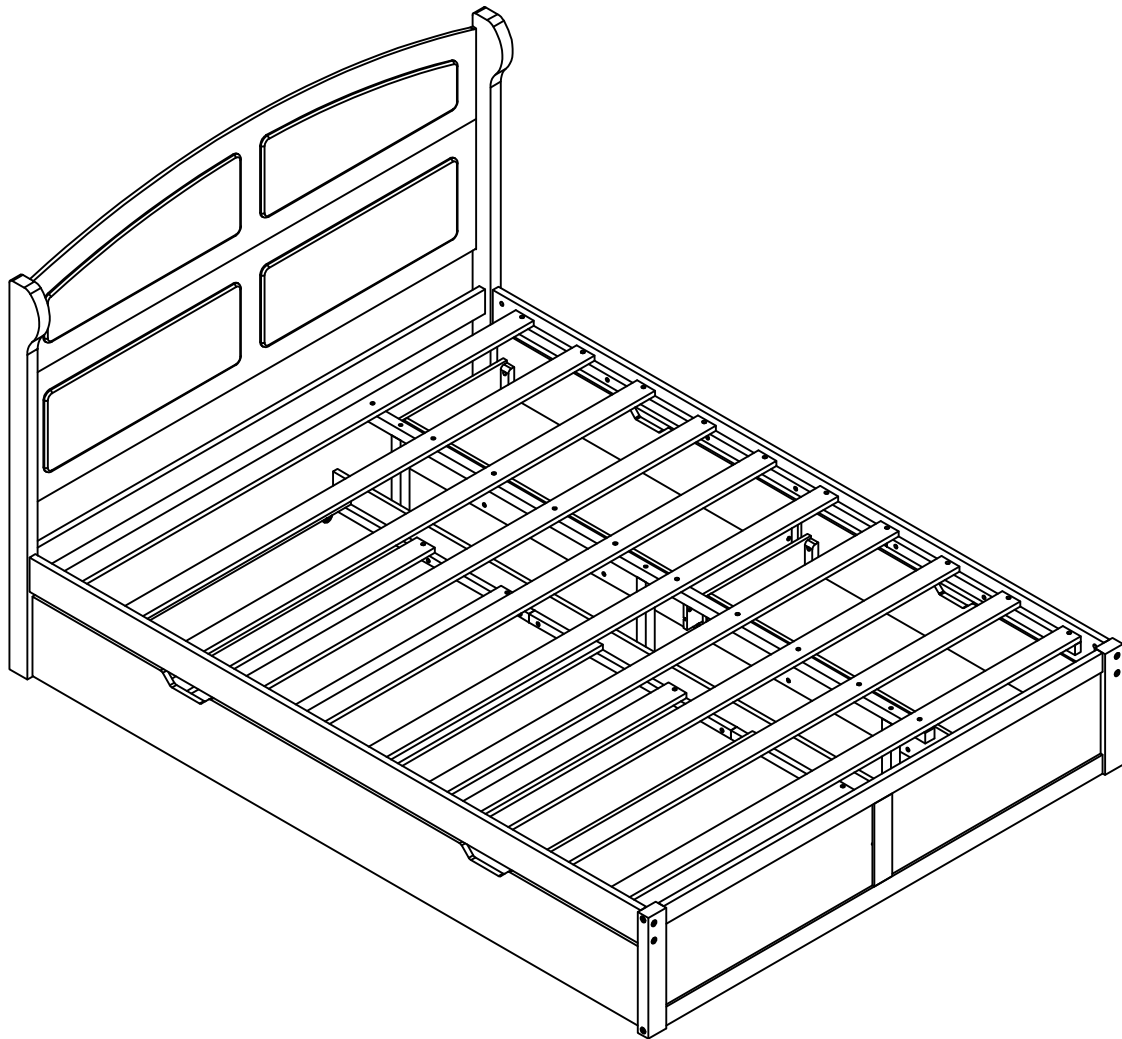

ASSEMBLY INSTRUCTIONS

ITEM CODE: WF306884 - WF306885