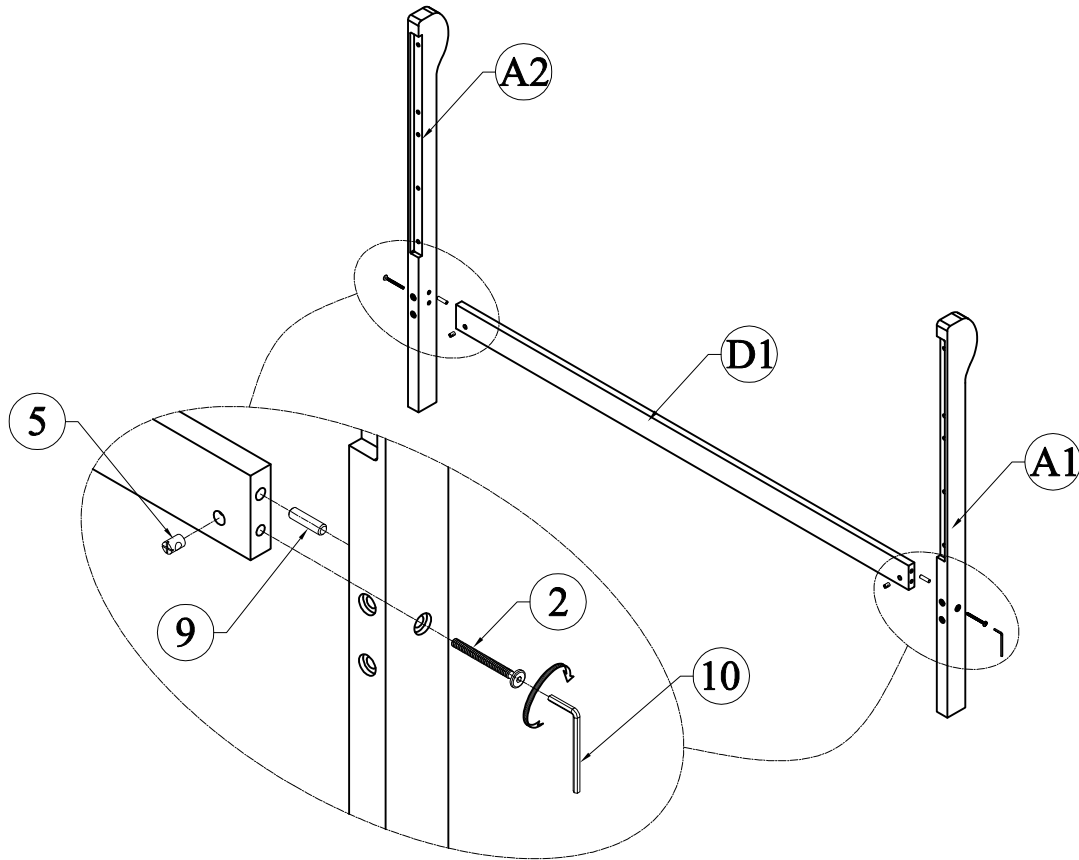

STEP 1

2

Hex - Head bolts
Ø1/4" * 80- 2pcs

5

Horizontal - Hold bolts
Ø1/4" - 2pcs

9

Wood dowel
Ø8 * 30 - 2pcs