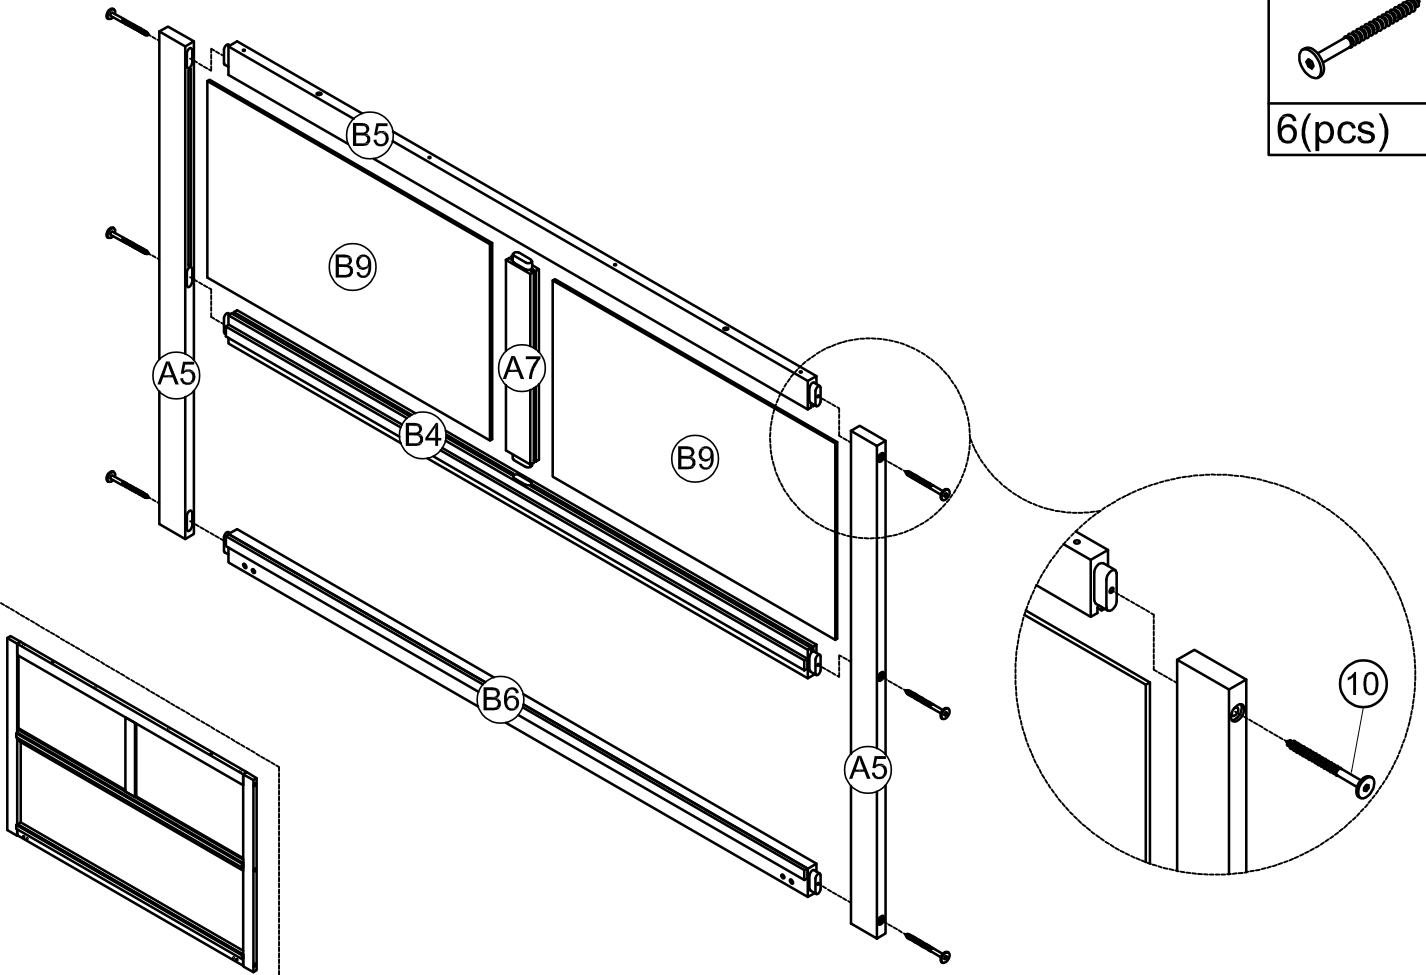

STEP1: Following below illustration.

10

6(pcs)