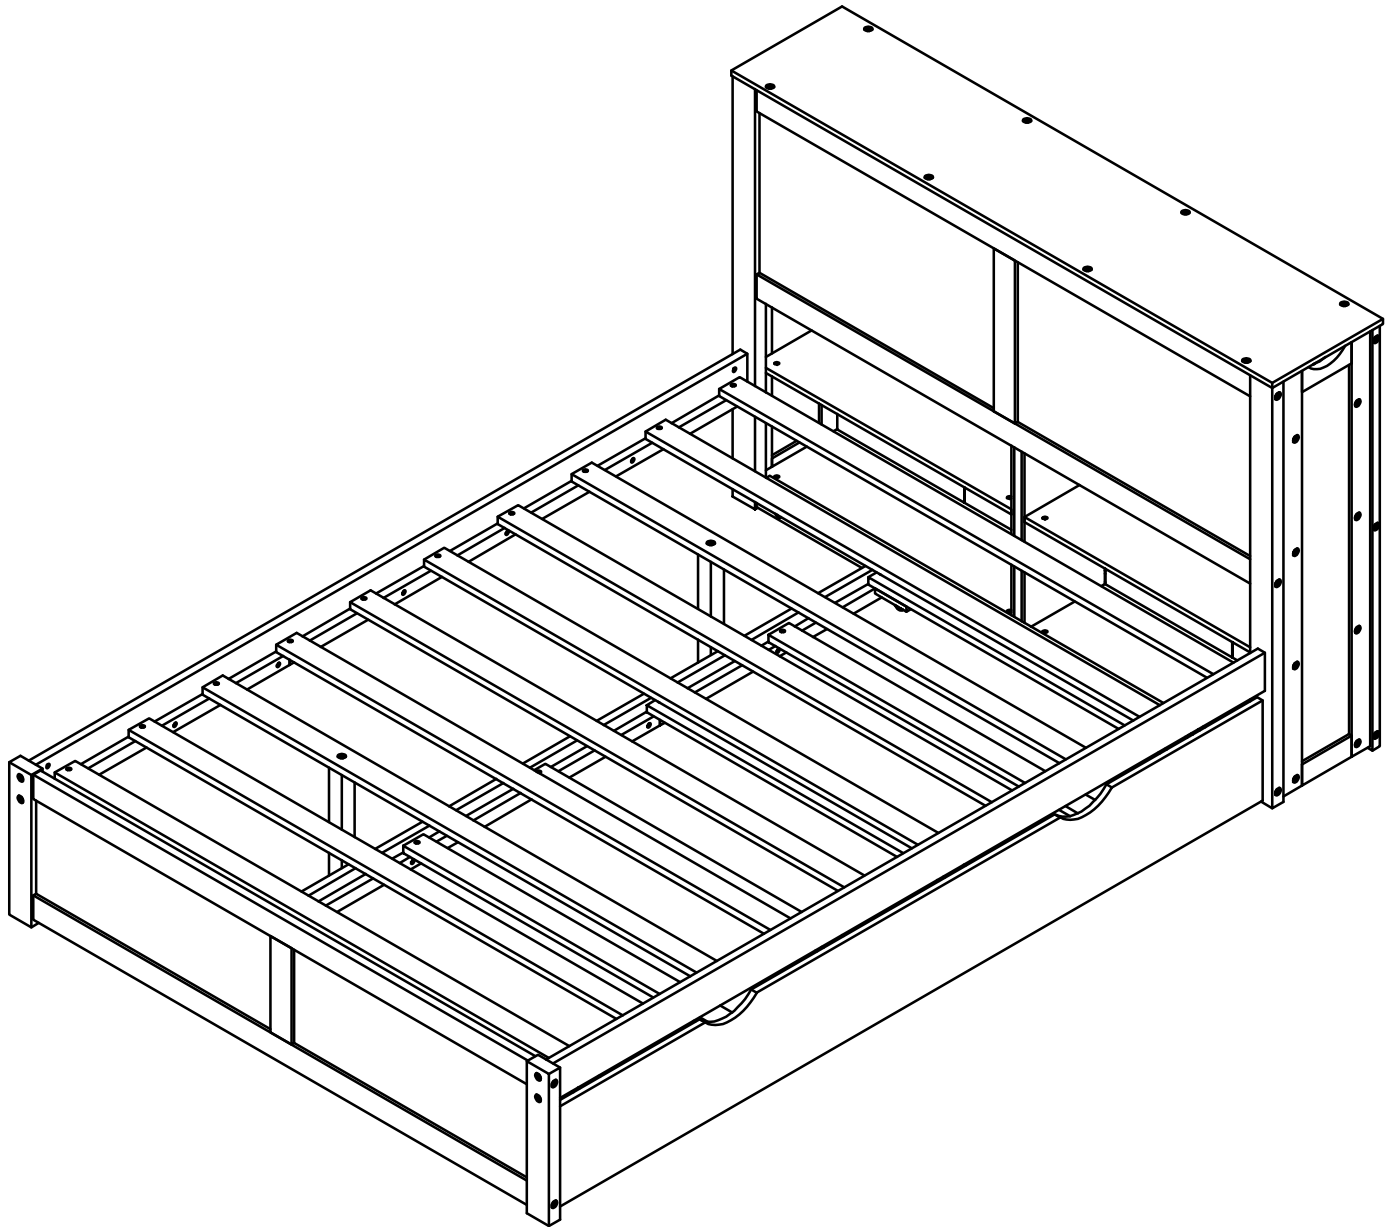

# ASSEMBLY INSTRUCTION

SKU CODE: (WF301067-WF301068)