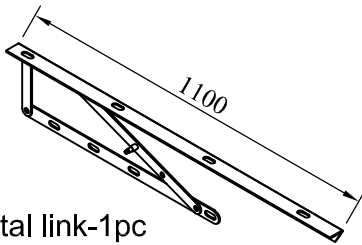

G1

Panel-8pcs

H1

Metal link-1pc

H2

Metal link-1pc

Hardware List (Box 2-WF318806)

<p>1</p>  <p>Screws 1/4" x30 5pcs</p>	<p>2</p>  <p>Screws 1/4" x40 10pcs</p>	<p>3</p>  <p>Screws 1/4" x60 5pcs</p>
<p>4</p>  <p>Screws 1/4" x70 2pcs</p>	<p>5</p>  <p>Ø1/4" x 20 mm Hex-Head bolts 16pcs</p>	<p>6</p>  <p>Ø1/4" x 50 mm Hex-Head bolts 4pcs</p>
<p>7</p>  <p>Ø1/4" x 60 mm Hex-Head bolts 18pcs</p>	<p>8</p>  <p>Ø1/4" x 80 mm Hex-Head bolts 6pcs</p>	<p>9</p>  <p>Ø1/4" x 100 mm Hex-Head bolts 24pcs</p>
<p>10</p>  <p>Ø1/4" x 13 mm Horizontal-Hole bolts 52pcs</p>	<p>11</p>  <p>Ø6 x 30 mm Wood dowel 2pcs</p>	<p>12</p>  <p>Ø10 x 40 mm Wood dowel 18pcs</p>
<p>13</p>  <p>M3.5 x 15 mm Wood Screws 30pcs</p>	<p>14</p>  <p>M4 x 25 mm Wood Screws 20pcs</p>	<p>15</p>  <p>M4 x 30 mm Wood Screws 48pcs</p>
<p>16</p>  <p>M4 x 50 mm Wood Screws 4pcs</p>	<p>17</p>  <p>Allen Key 1pc</p>	<p>18</p>  <p>Steel Bracket 2pcs</p>
<p>19</p>  <p>Door Catcher 2pcs</p>	<p>20</p>  <p>Door Catcher 2pcs</p>	<p>21</p>  <p>Nut 4pcs</p>