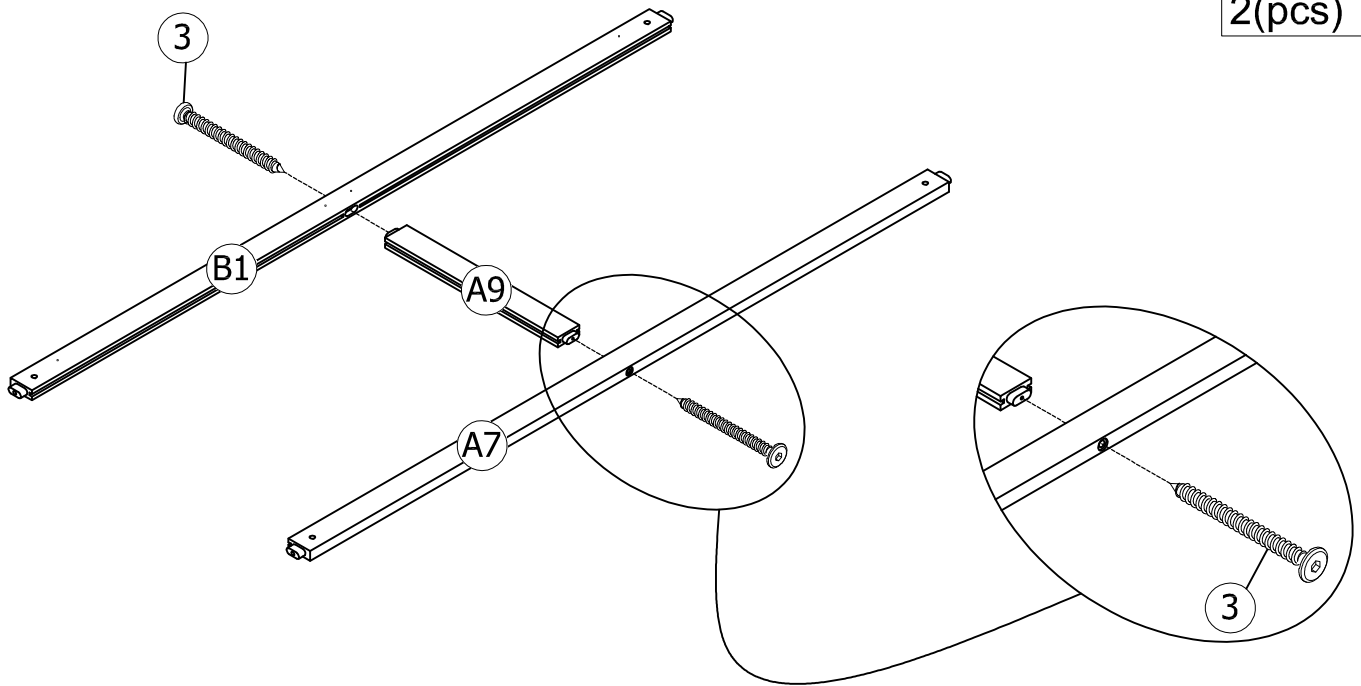

M3.5 x 12 mm
Wood Screws 6pcs

26

LED Light 1set

27

M3 x 10 mm
Wood Screws 2pcs

Assembly Tools Required (Not Included)

STEP1: Following below illustration.

STEP2: Following below illustration.

13

8(pcs)

STEP3: Following below illustration.

12	10	7
		
4(pcs)	8(pcs)	8(pcs)

STEP4: Following below illustration.

3

2(pcs)

STEP5: Following below illustration.