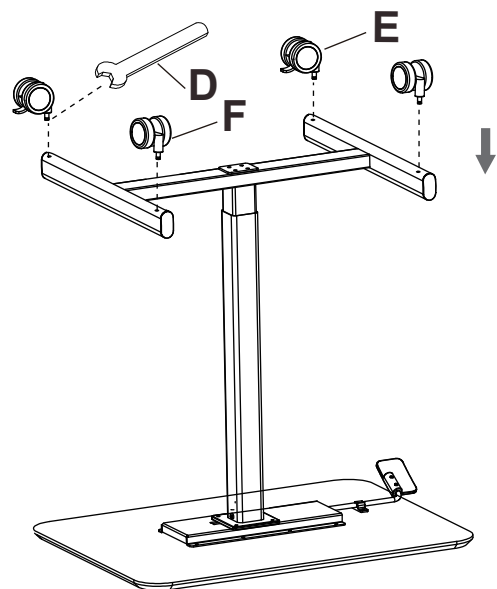

EST 9:00AM--17:00PM

<https://hlinstallationvideos.s3.amazonaws.com/D-M01-Mobile+Desk.mp4>

► SCREW PACKAGE

1

2

3

4