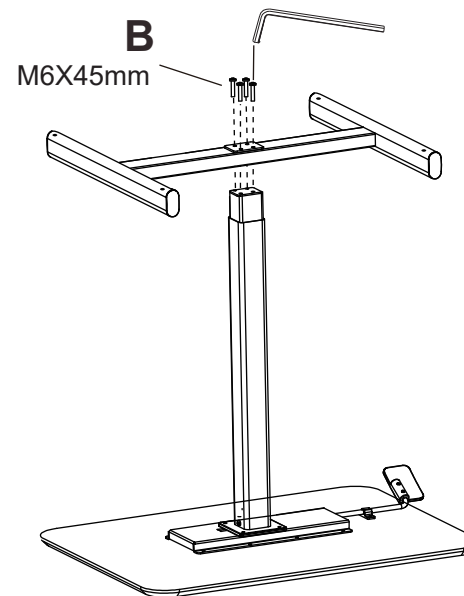

EST 9:00AM--17:00PM

<https://hlinstallationvideos.s3.amazonaws.com/D-M01-Mobile+Desk.mp4>

► SCREW PACKAGE

1

2

3

4