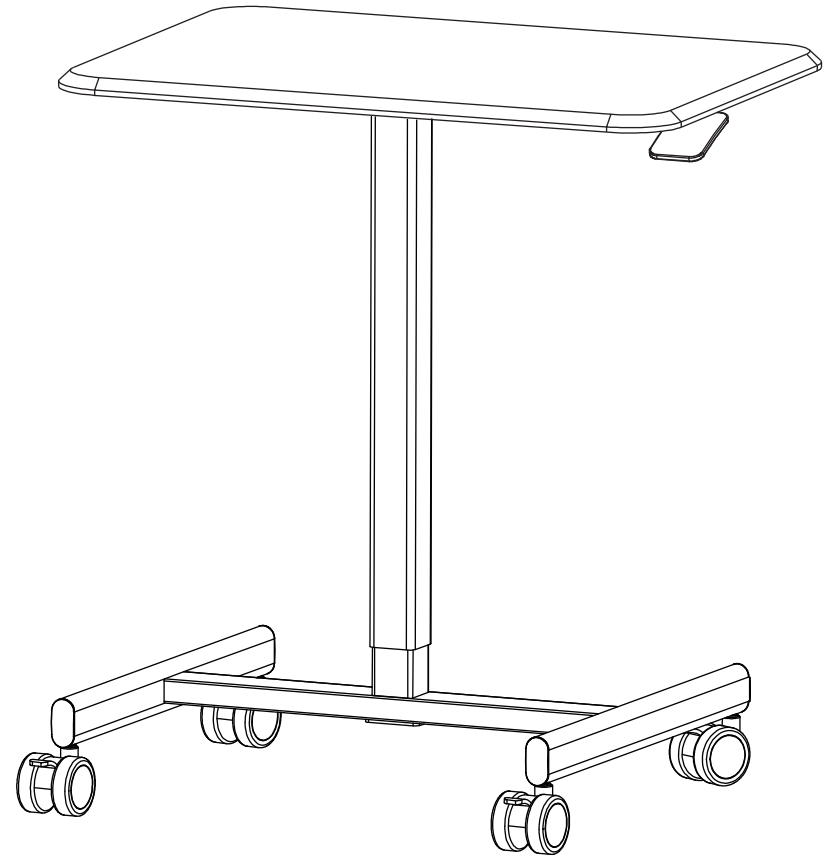

► SCREW PACKAGE

M6x10(x4)

A

M6x45(x4)

B

(x1)

C

(x1)

D

(x2)

E

(x2)

F

► PARTS INCLUDED

x1

G

x1

H

x1

I

ASSEMBLY INSTRUCTIONS

D-M01

✉ HJ-Customer-Service@outlook.com

☎ (909)637-7665 | (909)637-7593

EST 9:00AM--17:00PM

<https://hlinstallationvideos.s3.amazonaws.com/D-M01-Mobile+Desk.mp4>