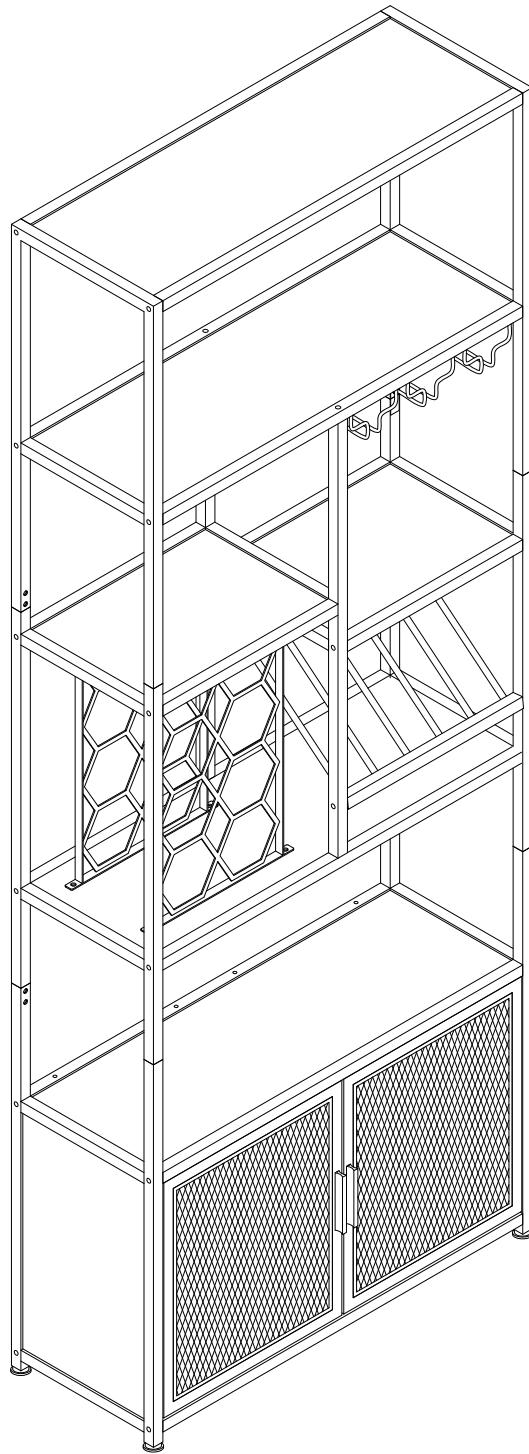

SKU:WF325111

# PARTS LISTS

NO.	DESCRIPTION	SKETCH	QTY	NO.	DESCRIPTION	SKETCH	QTY
①	Layer board 1		3pcs	⑬	Cabinet front connecting rod ( upper)		1pc
②	Layer 2		1pc	⑭	Cabinet front connecting rod ( lower)		1pc
③	Layer 3		1pc	⑮	Short lever		4pcs
④	Left side small side panel		1pc	⑯	Wine glass holder		1pc
⑤	Right side small side panel		1pc	⑰	Tan talus1		1pc
⑥	Back board		2pcs	⑱	Tan talus2		2pcs
⑦	Cabinet door		2pcs	⑲	Upper box		2pcs
⑧	Top connecting rod		2pcs	⑳	Left middle box		1pc
⑨	Middle upper front		1pc	㉑	Right middle box		1pc
⑩	Middle upper rear connecting rod		1pc	㉒	Neutral box		1pc
⑪	Middle and lower connecting rod		2pcs	㉓	Left and right lower framer		2pcs
⑫	Cabinet rear connecting rod (upper and lower)		2pcs				

<p><b>A</b></p>  <p>M6x12 (58+5pcs)</p>	<p><b>B</b></p>  <p>M6x40 (36+3pcs)</p>	<p><b>C</b></p>  <p>Ø5x40 (8+1pc)</p>	<p><b>D</b></p>  <p>Ø8x30 (2+1pc)</p>	<p><b>E</b></p>  <p>M4x22 (4+1pc)</p>	<p><b>F</b></p>  <p>Ø3.5x15 (4+1pc)</p>
<p><b>G</b></p>  <p>(4+1pc)</p>	<p><b>H</b></p>  <p>(2pcs)</p>	<p><b>I</b></p>  <p>(4+1pc)</p>	<p><b>J</b></p>  <p>(2pcs)</p>	<p><b>K</b></p>  <p>3mm (1pc)</p>	<p><b>L</b></p>  <p>4mm (1pc)</p>