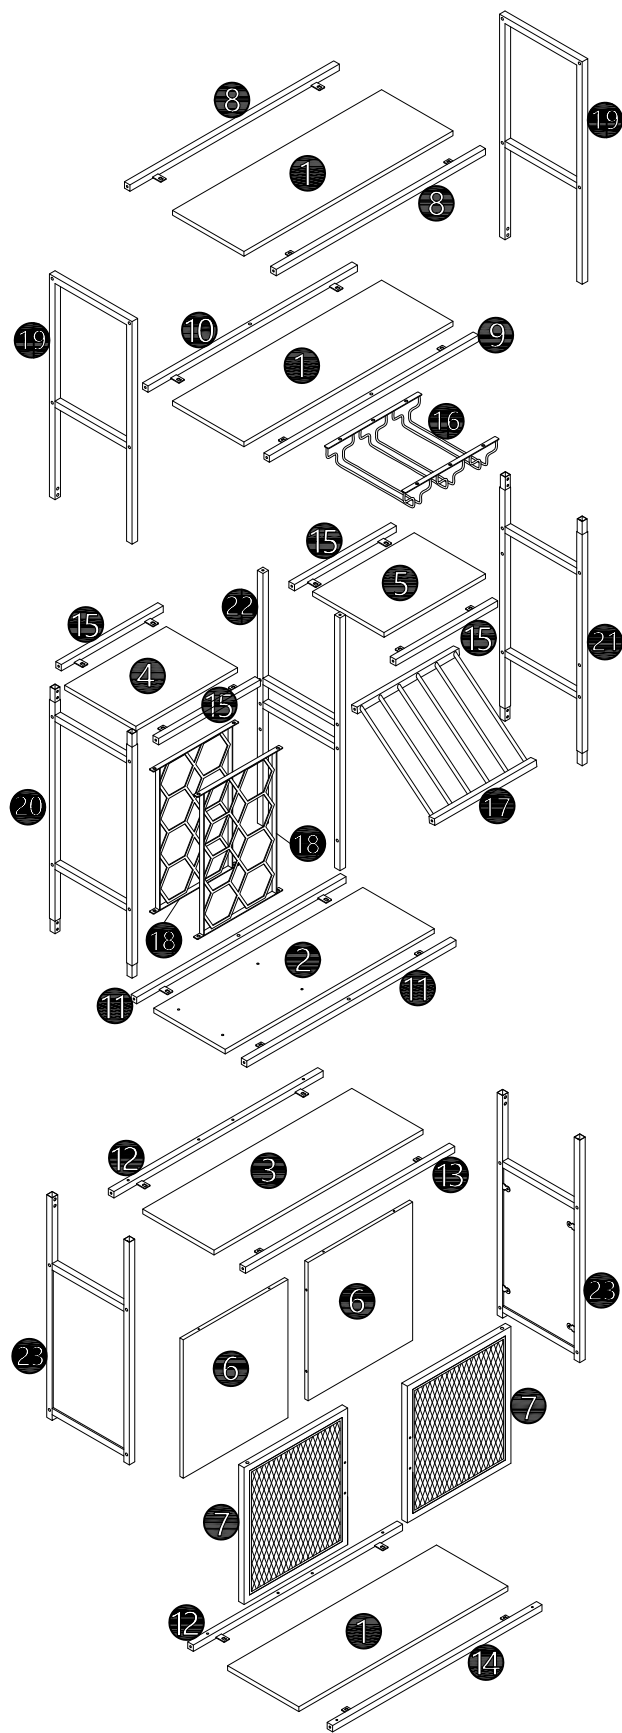

SKU:WF325111

# PARTS LISTS

NO.	DESCRIPTION	SKETCH	QTY	NO.	DESCRIPTION	SKETCH	QTY
①	Layer board 1		3pcs	⑬	Cabinet front connecting rod ( upper)		1pc
②	Layer 2		1pc	⑭	Cabinet front connecting rod ( lower)		1pc
③	Layer 3		1pc	⑮	Short lever		4pcs
④	Left side small side panel		1pc	⑯	Wine glass holder		1pc
⑤	Right side small side panel		1pc	⑰	Tan talus1		1pc
⑥	Back board		2pcs	⑱	Tan talus2		2pcs
⑦	Cabinet door		2pcs	⑲	Upper box		2pcs
⑧	Top connecting rod		2pcs	⑳	Left middle box		1pc
⑨	Middle upper front		1pc	㉑	Right middle box		1pc
⑩	Middle upper rear connecting rod		1pc	㉒	Neutral box		1pc
⑪	Middle and lower connecting rod		2pcs	㉓	Left and right lower framer		2pcs
⑫	Cabinet rear connecting rod (upper and lower)		2pcs				

<p><b>A</b></p>  <p>M6x12 (58+5pcs)</p>	<p><b>B</b></p>  <p>M6x40 (36+3pcs)</p>	<p><b>C</b></p>  <p>Ø5x40 (8+1pc)</p>	<p><b>D</b></p>  <p>Ø8x30 (2+1pc)</p>	<p><b>E</b></p>  <p>M4x22 (4+1pc)</p>	<p><b>F</b></p>  <p>Ø3.5x15 (4+1pc)</p>
<p><b>G</b></p>  <p>(4+1pc)</p>	<p><b>H</b></p>  <p>(2pcs)</p>	<p><b>I</b></p>  <p>(4+1pc)</p>	<p><b>J</b></p>  <p>(2pcs)</p>	<p><b>K</b></p>  <p>3mm (1pc)</p>	<p><b>L</b></p>  <p>4mm (1pc)</p>