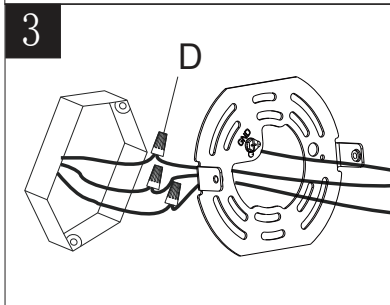

A	B	C	D
	Crossbat Qty. 1	Crossbar Screw Qty. 2	Flat Gasket Qty. 2	Wire Nut Qty. 3

Inowel Lighting Inc
16803 Ventura Blvd
Suit #360, Encino
CA 91436
info@inowel.com
www.inowel.com

www.inowel.com/services