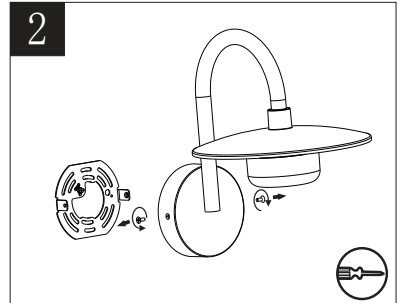

A	B	C	D
	Crossbat Qty. 1	Crossbar Screw Qty. 2	Flat Gasket Qty. 2	Wire Nut Qty. 3

Inowel Lighting Inc
16803 Ventura Blvd
Suit #360, Encino
CA 91436
info@inowel.com
www.inowel.com

www.inowel.com/services