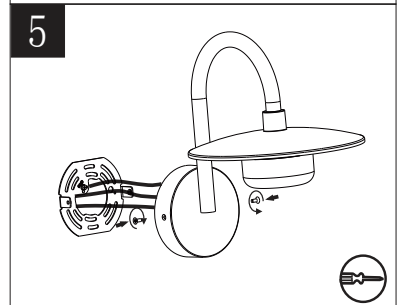

A	B	C	D
	Crossbat Qty. 1	Crossbar Screw Qty. 2	Flat Gasket Qty. 2	Wire Nut Qty. 3

Inowel Lighting Inc
16803 Ventura Blvd
Suit #360, Encino
CA 91436
info@inowel.com
www.inowel.com

www.inowel.com/services