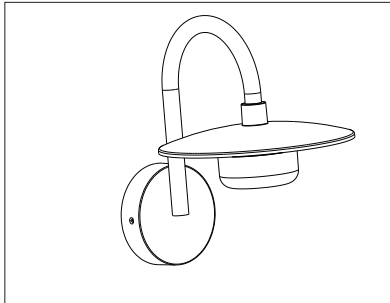

A	B	C	D
	Crossbat Qty. 1	Crossbar Screw Qty. 2	Flat Gasket Qty. 2	Wire Nut Qty. 3

Inowel Lighting Inc
16803 Ventura Blvd
Suit #360, Encino
CA 91436
info@inowel.com
www.inowel.com

www.inowel.com/services