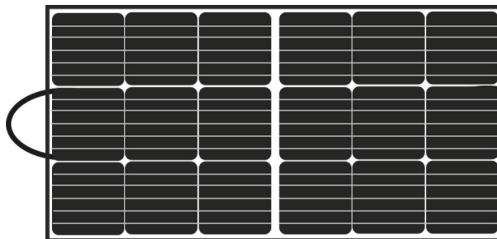

USB Output: Plug in your usb cable to connect the solar panel with your electronics

USB Cable
Not Included

USB Input

Charge For Your:

Telephone
Tablet
USB Light
USB Fan
More

Flashfish 18V/100W Solar Panel