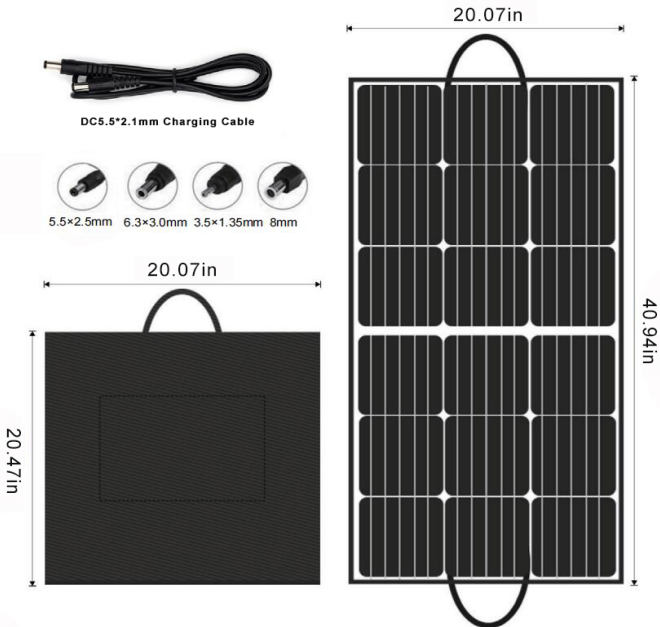

# 100W 18V Solar Panel User Manual

With Warranty Card

***FlashFish***

**SP18V100W**

**Foldable Solar Panel  
Monocrystalline silicon**

**High Efficiency**

Thank you for purchasing the [100W 18V Solar Panel Charger].

# Technical Specification

Model	SP18V100W
Solar Cells	Monocrystalline silicon
Product Dimension	20.47×20.07in (folded) 40.94×20.07in (unfolded)
Weight	5.73 lb
DC Output	18V /5.56A(Max)
USB	5V/2.1A X1 、QC3.0 X1
Wattage	100W
Cell Efficiency	21.5%-23.5%

## Contents:

- 18V/100W Solar Panel x1
- 18V DC Cable 5.5x2.1mm x1
- 8mm Connector x1
- 5.5x2.5mm Connector x1
- 3.5x1.35mm Connector x1
- 6.3x3.0mm Connector x1