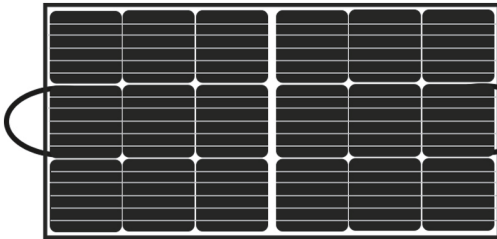

Connections:

To ensure maximum possible output we recommend that the solar panels are regularly re-aligned to follow the sun's movement. Wipe the solar panel with microfiber cloth for maximum efficiency.

DC Output: Plug in the 18V DC5521 cable to connect the solar panel and portable power station

Male DC5521
Cable Included

DC Input

Compatible With:

DC 5.5*2.1mm
DC 5.5*2.5mm
DC 3.5*1.35mm
DC 6.3*3.0mm
DC 8mm

Flashfish 18V/100W Solar Panel