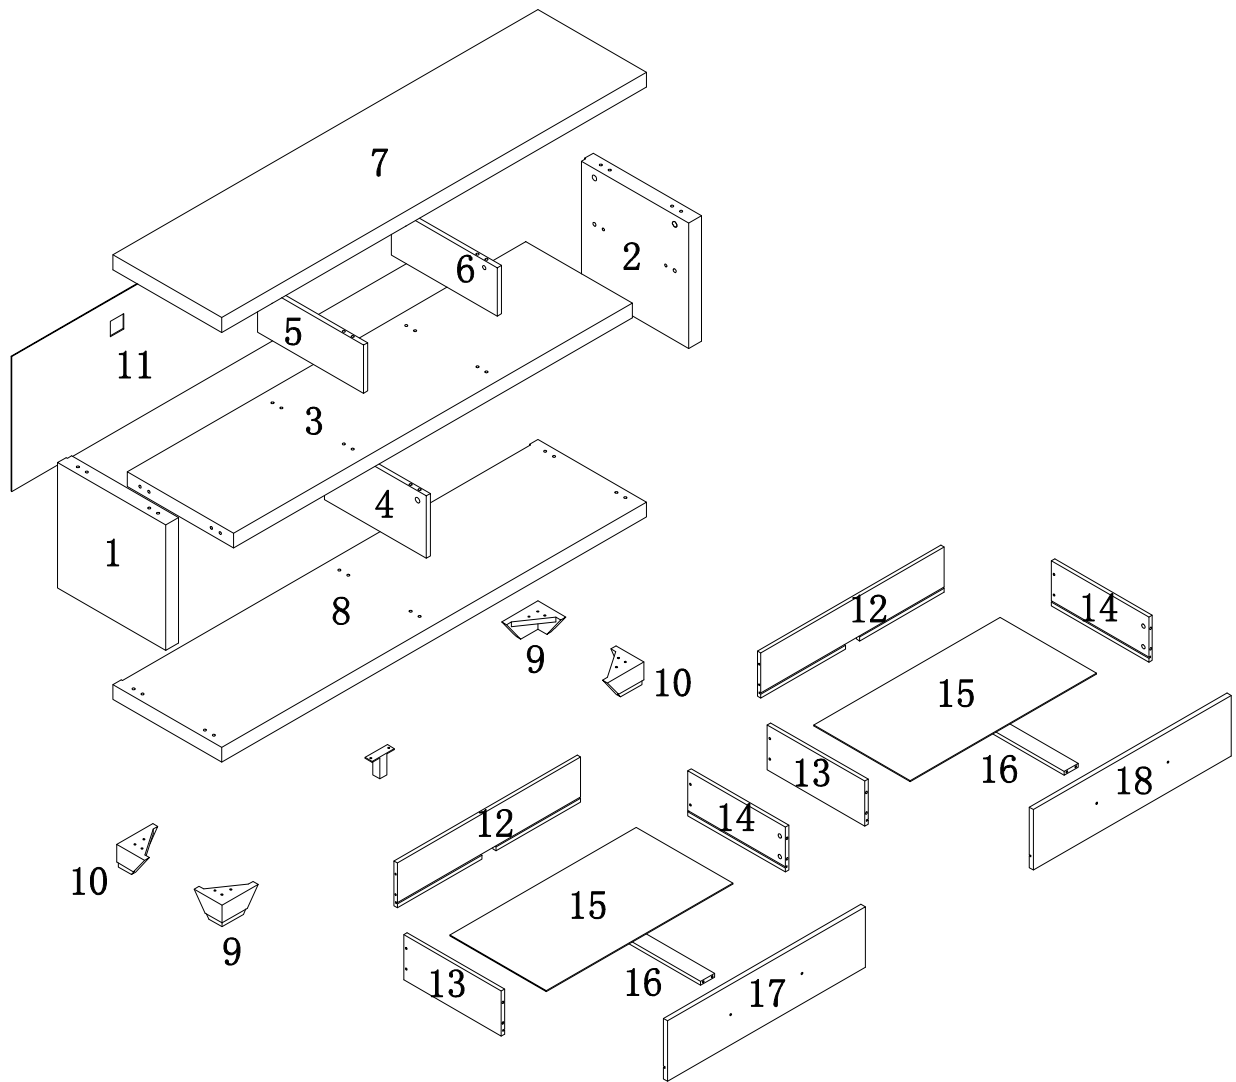

ASSEMBLY INSTRUCTION

PLEASE READ BEFORE ASSEMBLING!

Tip #1: Make sure you've taken all the pieces and hardware out of its packaging before discarding the box. Assembly on top of flattened box/blanket is recommended.

Tip #2: Using page 2 and/or page 3 of instruction manual make sure all pieces and hardware are accounted for.

ITEM#: 27062TV

PARTS IDENTIFICATION

ITEM#: 27062TV

(1)	1pc	(10)	2pcs
(2)	1pc	(11)	1pc
(3)	1pc	(12)	2pcs
(4)	1pc	(13)	2pcs
(5)	1pc	(14)	2pcs
(6)	1pc	(15)	2pcs
(7)	1pc	(16)	2pcs
(8)	1pc	(17)	1pc
(9)	2pcs	(18)	1pc

HARDWARE IDENTIFICATION

ITEM#: 27062TV

A		L29mm	14pcs
B		ø15mm	14pcs
C		ø7 x 58mm	10pcs
D		ø4 x 35mm	12pcs
E		Z1016	38pcs
F		ø4 x 30mm	12pcs
G		L20mm	8pcs
H		ø12mm	8pcs
I		256mm	2pcs
J		ø4 x 20mm	4pcs
K		ø18mm	8pcs
L		ø8 x 25mm	24pcs
M		ø6 x 30mm	4pcs
N		ø6 x 12mm	2pcs
O		80 x 25 x 68mm	1pc
P		Glue: For securing please apply to wood dowel first before inserting into panel	1pc

ASSEMBLY INSTRUCTION

ITEM#: 27062TV

HOW TO	1	2	3	4
 Cam Bolt  Cam Lock				
	1. Screw Cam Bolt into panel.	2. Insert Cam Bolt into bolt hole of joining panel.	3. Insert Cam Lock. arrow facing bolt.	4. Gently turn Cam Lock clockwise to lock position.