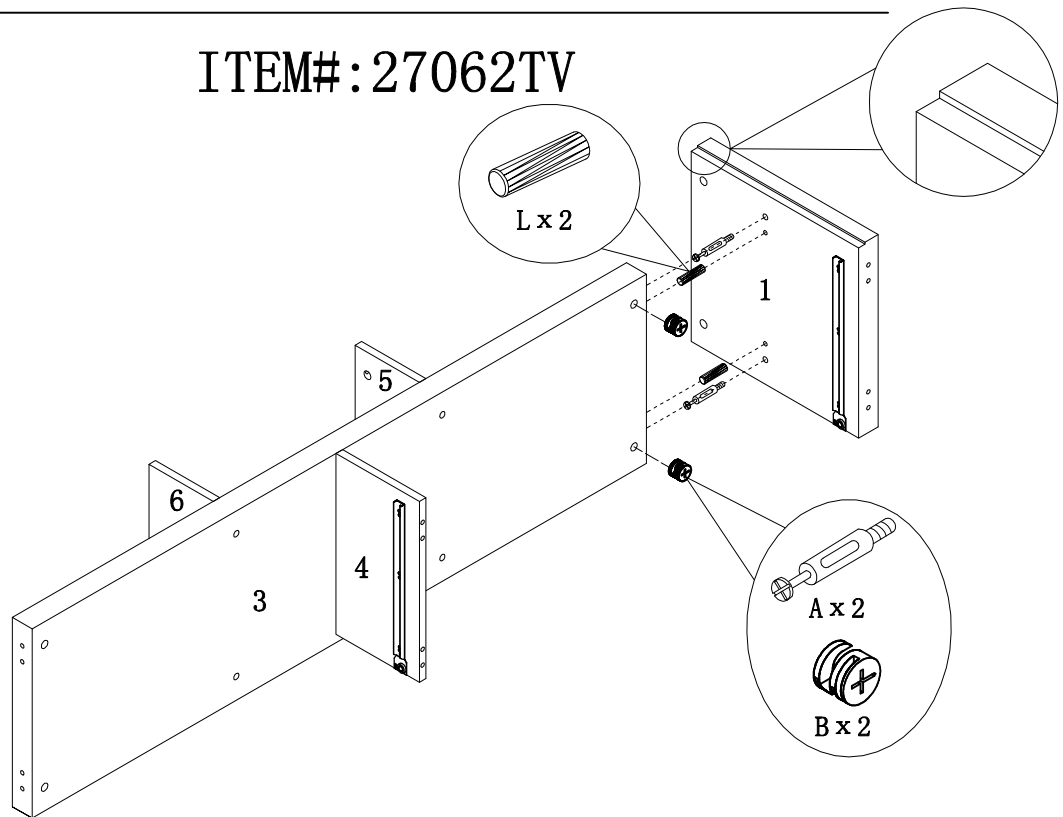

HARDWARE IDENTIFICATION

ITEM#: 27062TV

A		L29mm	14pcs
B		ø15mm	14pcs
C		ø7 x 58mm	10pcs
D		ø4 x 35mm	12pcs
E		Z1016	38pcs
F		ø4 x 30mm	12pcs
G		L20mm	8pcs
H		ø12mm	8pcs
I		256mm	2pcs
J		ø4 x 20mm	4pcs
K		ø18mm	8pcs
L		ø8 x 25mm	24pcs
M		ø6 x 30mm	4pcs
N		ø6 x 12mm	2pcs
O		80 x 25 x 68mm	1pc
P		Glue: For securing please apply to wood dowel first before inserting into panel	1pc

ASSEMBLY INSTRUCTION

ITEM#: 27062TV

HOW TO	1	2	3	4
 Cam Bolt  Cam Lock				
	1. Screw Cam Bolt into panel.	2. Insert Cam Bolt into bolt hole of joining panel.	3. Insert Cam Lock. arrow facing bolt.	4. Gently turn Cam Lock clockwise to lock position.

STEP1

STEP2

ASSEMBLY INSTRUCTION

ITEM#: 27062TV

STEP3

STEP4

STEP3

PAGE 5 OF 11