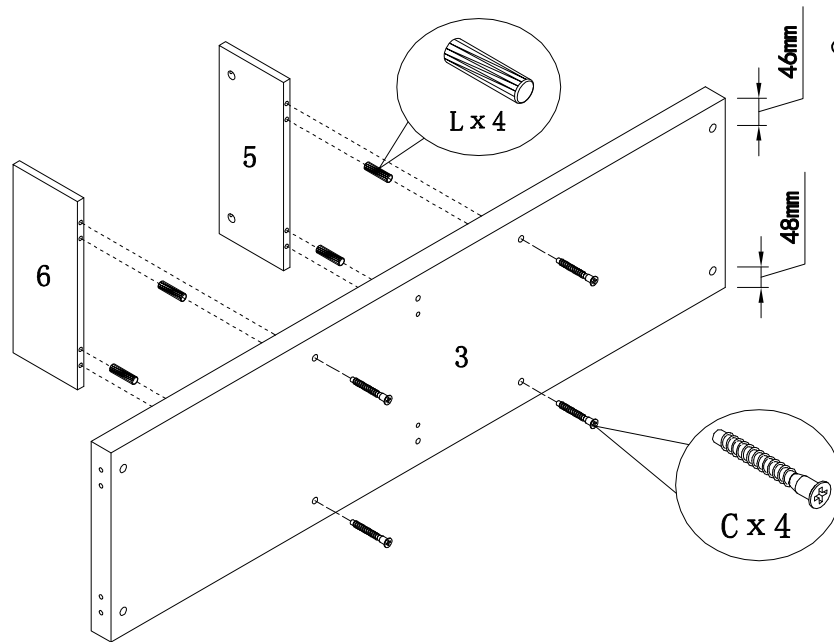

ASSEMBLY INSTRUCTION

ITEM#: 27062TV

HOW TO	1	2	3	4
  Cam Bolt Cam Lock				
	1. Screw Cam Bolt into panel.	2. Insert Cam Bolt into bolt hole of joining panel.	3. Insert Cam Lock. arrow facing bolt.	4. Gently turn Cam Lock clockwise to lock position.

STEP1