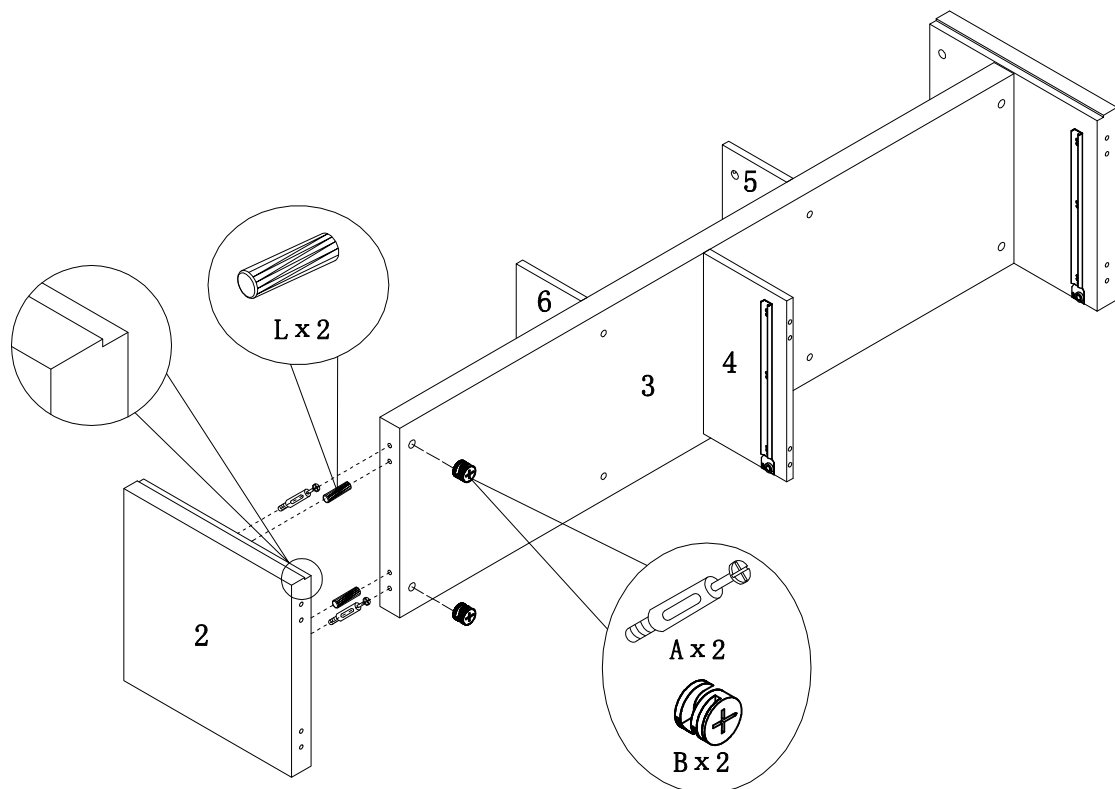

ASSEMBLY INSTRUCTION

ITEM#: 27062TV

HOW TO	1	2	3	4
 Cam Bolt  Cam Lock				
	1. Screw Cam Bolt into panel.	2. Insert Cam Bolt into bolt hole of joining panel.	3. Insert Cam Lock. arrow facing bolt.	4. Gently turn Cam Lock clockwise to lock position.

STEP1

STEP2

ASSEMBLY INSTRUCTION

ITEM#: 27062TV

STEP3

STEP4

STEP3

PAGE 5 OF 11

ASSEMBLY INSTRUCTION

ITEM#: 27062TV

STEP5

STEP6

ASSEMBLY INSTRUCTION

ITEM#: 27062TV

STEP 7

STEP 8