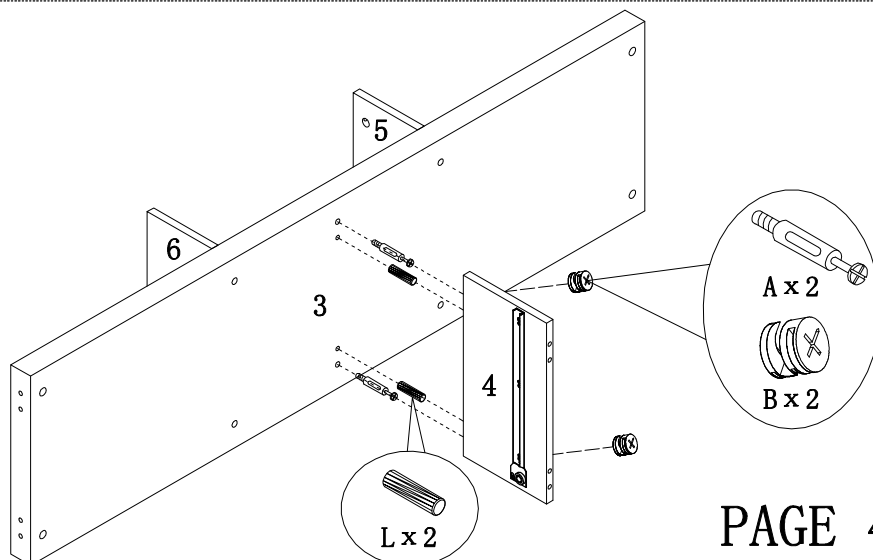

HARDWARE IDENTIFICATION

ITEM#: 27062TV

A		L29mm	14pcs
B		ø15mm	14pcs
C		ø7 x 58mm	10pcs
D		ø4 x 35mm	12pcs
E		Z1016	38pcs
F		ø4 x 30mm	12pcs
G		L20mm	8pcs
H		ø12mm	8pcs
I		256mm	2pcs
J		ø4 x 20mm	4pcs
K		ø18mm	8pcs
L		ø8 x 25mm	24pcs
M		ø6 x 30mm	4pcs
N		ø6 x 12mm	2pcs
O		80 x 25 x 68mm	1pc
P		Glue: For securing please apply to wood dowel first before inserting into panel	1pc

ASSEMBLY INSTRUCTION

ITEM#: 27062TV

HOW TO	1	2	3	4
 Cam Bolt  Cam Lock				
	1. Screw Cam Bolt into panel.	2. Insert Cam Bolt into bolt hole of joining panel.	3. Insert Cam Lock. arrow facing bolt.	4. Gently turn Cam Lock clockwise to lock position.

STEP1

STEP2

ASSEMBLY INSTRUCTION

ITEM#: 27062TV

STEP3

STEP4

STEP3

PAGE 5 OF 11