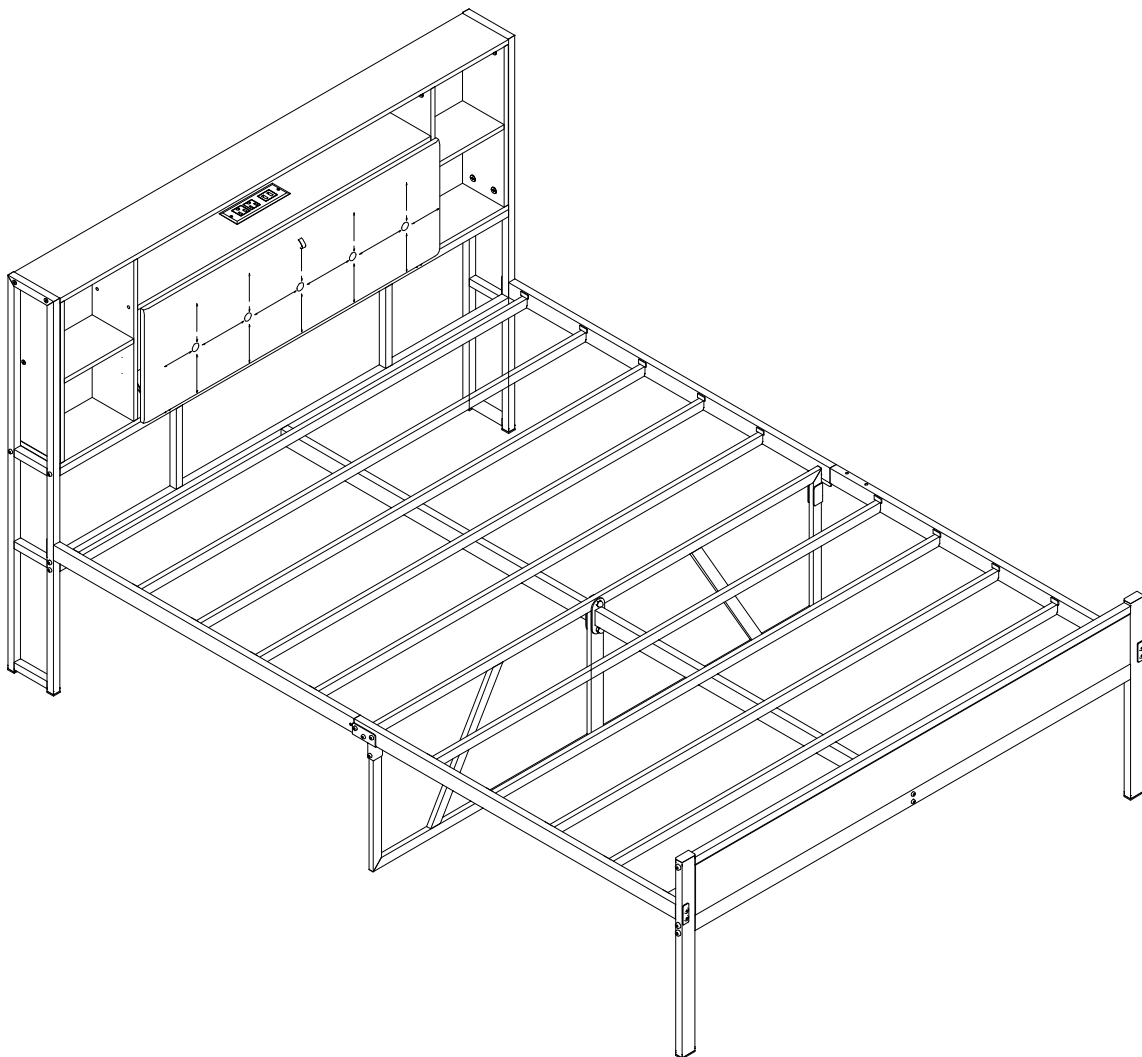

Assembly Instructions

Full size bed frame

Precautions:

1. It is recommended to wear gloves for assembly to protect hands from injury,
2. When assembling, please strictly follow the installation direction and order in the instruction manual.
3. Tighten the screws after two or more parts have been successfully assembled, Tightening the screws early will cause the parts to be disassembled and reassembled.
4. Please place all parts correctly to avoid unnecessary trouble.

Thank you for your patience in reading,. Wish you a happy life!