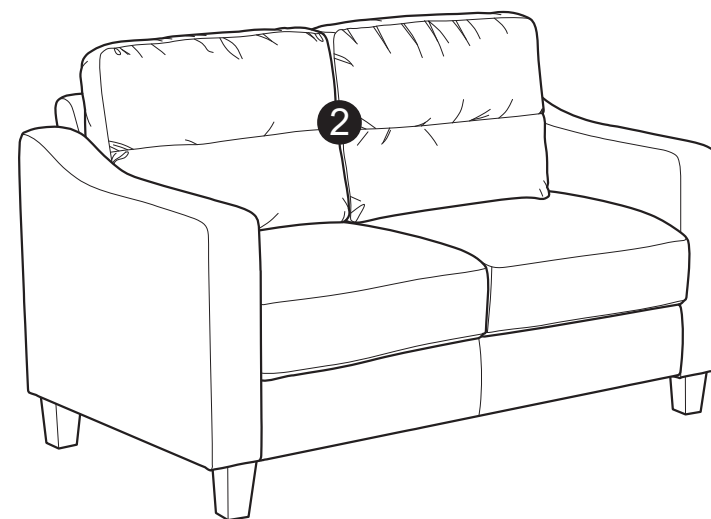

W2121137533 & W2121137322

LOVESEAT ASSEMBLY INSTRUCTIONS

WARNING

- This product has been designed for seating two (2) average adults. To prevent injury and damage to this unit, PROHIBIT jumping on it.
 - This product is designed for home use and not intended for commercial use.
 - Children under the age of 5, small infants and babies should not sleep alone on this product for safety reasons.
 - Recommended # of people needed for handling: 2 (however it is always better to have an extra hand.)
 - THIS INSTRUCTION BOOKLET CONTAINS **IMPORTANT** SAFETY INFORMATION. PLEASE READ AND KEEP FOR FUTURE REFERENCE.
-

PARTS

Sofa Body
QTY:1

Backrest
QTY:1

Left Facing Arm
QTY:1

(In the storage underneath of sofa body)

Right Facing Arm
QTY:1

(In the storage underneath of sofa body)

Leg
QTY:4

(In the storage underneath of sofa body)

Step 1 :

Step 2 :

Step 3 :

Step 4 :

Step 5:

INSTALLATION COMPLETE :