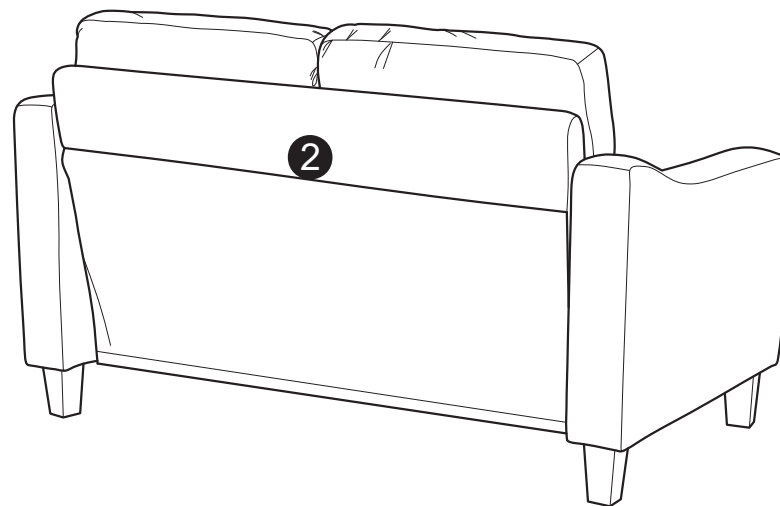

W2121137533 & W2121137322

LOVESEAT ASSEMBLY INSTRUCTIONS

WARNING

- This product has been designed for seating two (2) average adults. To prevent injury and damage to this unit, PROHIBIT jumping on it.
 - This product is designed for home use and not intended for commercial use.
 - Children under the age of 5, small infants and babies should not sleep alone on this product for safety reasons.
 - Recommended # of people needed for handling: 2 (however it is always better to have an extra hand.)
 - THIS INSTRUCTION BOOKLET CONTAINS **IMPORTANT** SAFETY INFORMATION. PLEASE READ AND KEEP FOR FUTURE REFERENCE.
-

PARTS

Sofa Body
QTY:1

Backrest
QTY:1

Left Facing Arm
QTY:1

(In the storage underneath of sofa body)

Right Facing Arm
QTY:1

(In the storage underneath of sofa body)

Leg
QTY:4

(In the storage underneath of sofa body)

Step 1 :

Step 2 :

Step 3 :

Step 4 :

Step 5:

INSTALLATION COMPLETE :