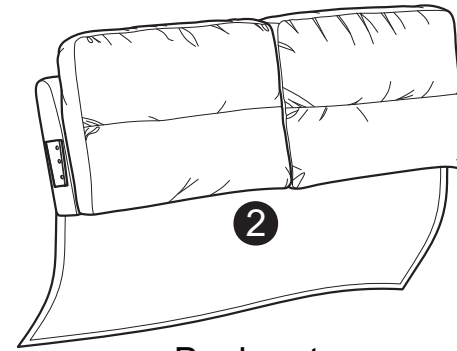

W2121137533 & W2121137322

LOVESEAT ASSEMBLY INSTRUCTIONS

WARNING

- This product has been designed for seating two (2) average adults. To prevent injury and damage to this unit, PROHIBIT jumping on it.
 - This product is designed for home use and not intended for commercial use.
 - Children under the age of 5, small infants and babies should not sleep alone on this product for safety reasons.
 - Recommended # of people needed for handling: 2 (however it is always better to have an extra hand.)
 - THIS INSTRUCTION BOOKLET CONTAINS **IMPORTANT** SAFETY INFORMATION. PLEASE READ AND KEEP FOR FUTURE REFERENCE.
-

PARTS

Sofa Body
QTY:1

Backrest
QTY:1

Left Facing Arm
QTY:1

(In the storage underneath of sofa body)

Right Facing Arm
QTY:1

(In the storage underneath of sofa body)

Leg
QTY:4