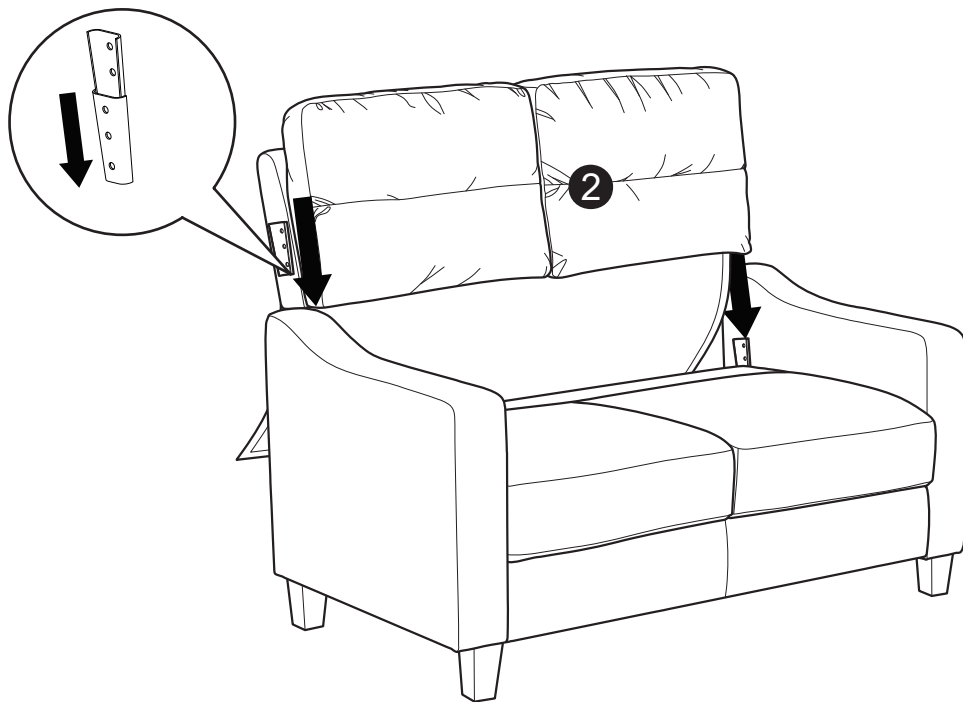

W2121137533 & W2121137322

LOVESEAT ASSEMBLY INSTRUCTIONS

WARNING

- This product has been designed for seating two (2) average adults. To prevent injury and damage to this unit, PROHIBIT jumping on it.
 - This product is designed for home use and not intended for commercial use.
 - Children under the age of 5, small infants and babies should not sleep alone on this product for safety reasons.
 - Recommended # of people needed for handling: 2 (however it is always better to have an extra hand.)
 - THIS INSTRUCTION BOOKLET CONTAINS **IMPORTANT** SAFETY INFORMATION. PLEASE READ AND KEEP FOR FUTURE REFERENCE.
-

PARTS

Sofa Body
QTY:1

Backrest
QTY:1

Left Facing Arm
QTY:1

(In the storage underneath of sofa body)

Right Facing Arm
QTY:1

(In the storage underneath of sofa body)

Leg
QTY:4

(In the storage underneath of sofa body)

Step 1 :

Step 2 :

Step 3 :

Step 4 :

Step 5:

INSTALLATION COMPLETE :