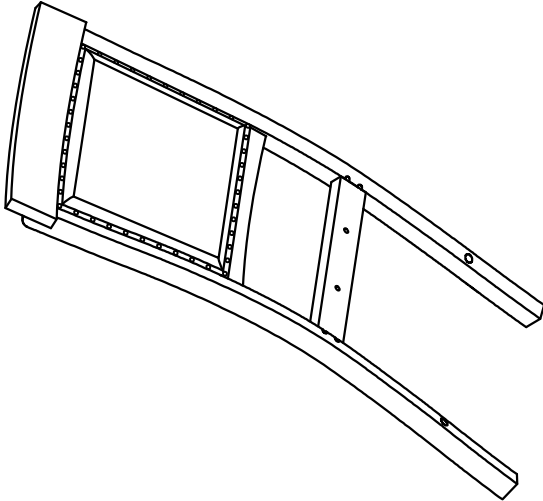

ASSEMBLY INSTRUCTIONS

ITEM NO.WF318790

Dining Chair

ASSEMBLY INSTRUCTIONS

ITEM NO.WF318790

Please read these instructions fully before starting assembly:

1. Place all wooden parts on a clean and smooth surface such as a rug or carpet to avoid scratching the parts.
2. Kindly follow the assembly instructions step by step.
3. Do not tighten all screws and bolts until the table is fully assembled.
4. Unscrew the protective plastique supports from the metal insert of the table legs before assembly.
5. Parts of the assembly will be easier with 2 people.

BACK FRAME (4 pcs)

(B)

SEAT FRAME (4 pcs)

(C)

LEG LEFT (4 pcs)

(D)

LEG RIGHT (4 pcs)

(E)