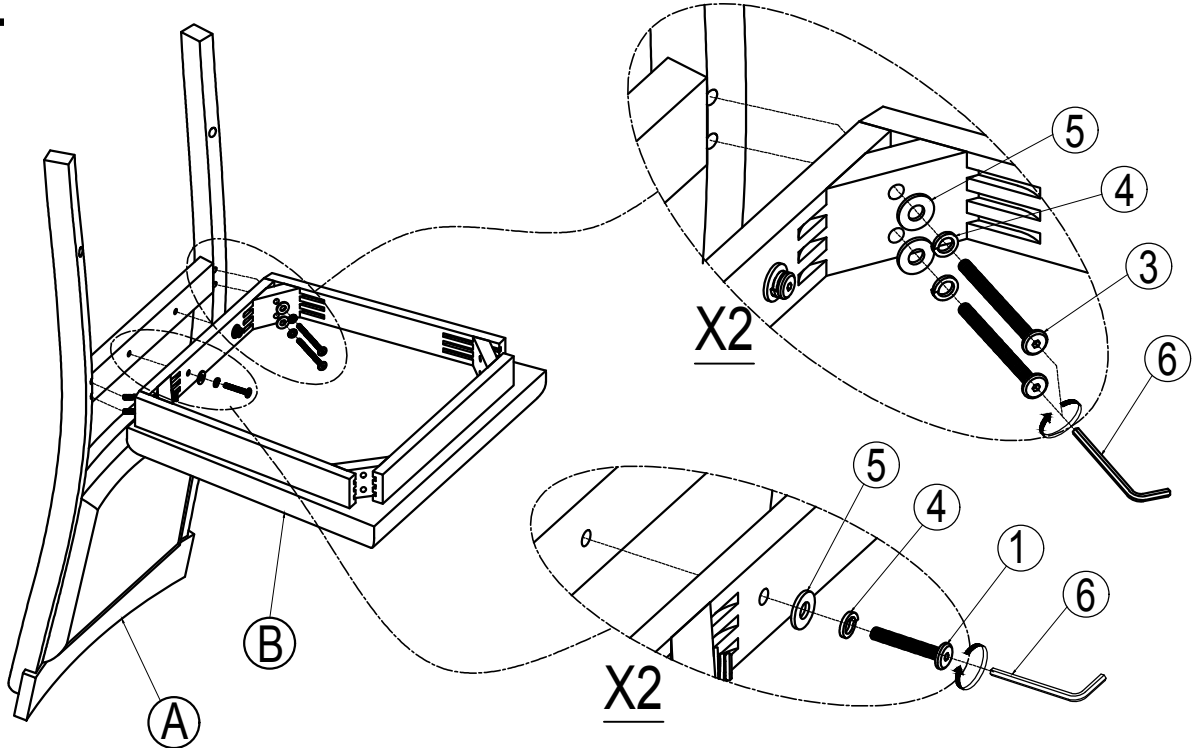

⑦

Ø4 x 38mm

WOOD SCREWS (16 pcs)

ASSEMBLY INSTRUCTIONS

ITEM NO.WF318790

STEP 1:

BOLT Ø 1/4" x 40 mm	BOLT Ø 1/4" x 75 mm	FLAT WASHER Ø5/16" x 13 mm	LOCK WASHER Ø5/16" x 19mm	ALLEN KEY 4 mm x 75mm
				
①x 2	③x 4	④x 6	⑤x 6	⑥x 1

STEP 2:

WOOD SCREWS Ø4 x 38mm

⑦x 2

ASSEMBLY INSTRUCTIONS

ITEM NO.WF318790

STEP 3:

BOLT	FLAT WASHER	LOCK WASHER	ALLEN KEY	WOOD SCREWS
Ø 1/4" x 55 mm	Ø5/16" x 13 mm	Ø5/16" x 19mm	4 mm x 75mm	Ø4 x 38mm
				
②x 4	④x 4	⑤x 4	⑥x 1	⑦x 2