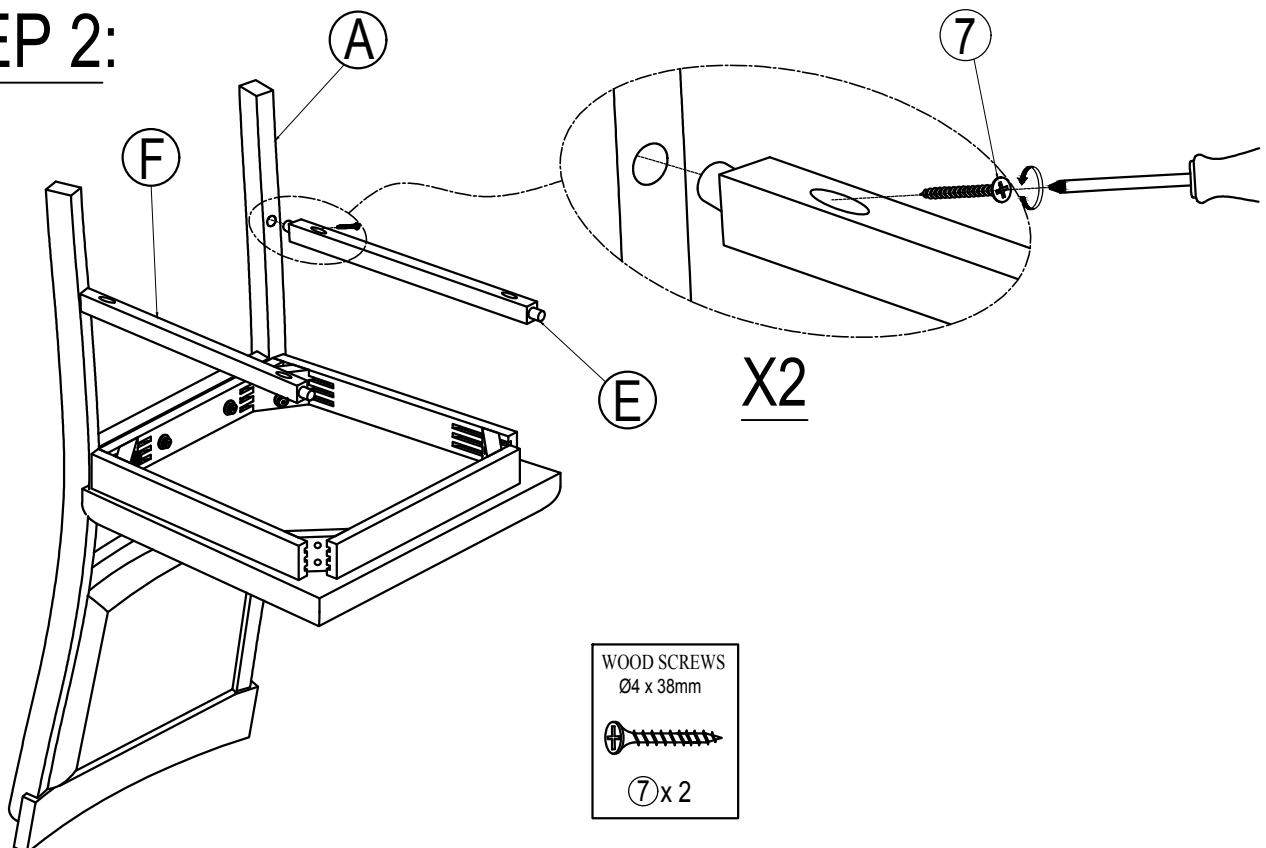

⑦

Ø4 x 38mm

WOOD SCREWS (16 pcs)

ASSEMBLY INSTRUCTIONS

ITEM NO.WF318790

STEP 1:

BOLT Ø 1/4" x 40 mm	BOLT Ø 1/4" x 75 mm	FLAT WASHER Ø5/16" x 13 mm	LOCK WASHER Ø5/16" x 19mm	ALLEN KEY 4 mm x 75mm
				
①x 2	③x 4	④x 6	⑤x 6	⑥x 1

STEP 2:

WOOD SCREWS Ø4 x 38mm

⑦x 2

ASSEMBLY INSTRUCTIONS

ITEM NO.WF318790

STEP 3:

BOLT	FLAT WASHER	LOCK WASHER	ALLEN KEY	WOOD SCREWS
Ø 1/4" x 55 mm	Ø5/16" x 13 mm	Ø5/16" x 19mm	4 mm x 75mm	Ø4 x 38mm
				
②x 4	④x 4	⑤x 4	⑥x 1	⑦x 2