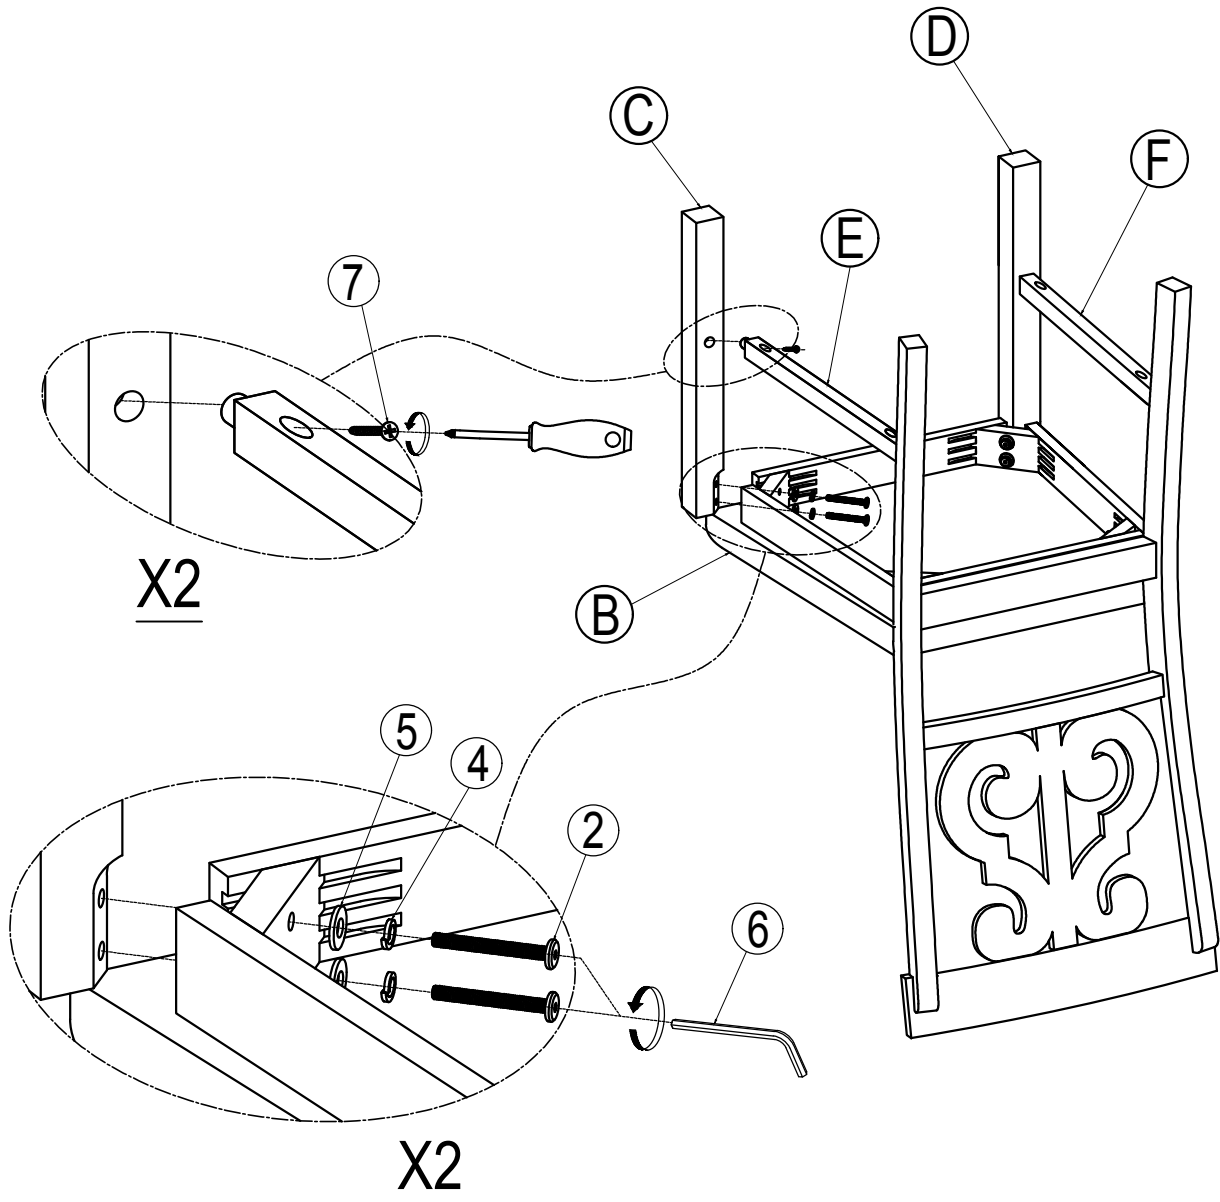

ASSEMBLY INSTRUCTIONS

ITEM NO.WF318790

Dining Chair

ASSEMBLY INSTRUCTIONS

ITEM NO.WF318790

Please read these instructions fully before starting assembly:

1. Place all wooden parts on a clean and smooth surface such as a rug or carpet to avoid scratching the parts.
2. Kindly follow the assembly instructions step by step.
3. Do not tighten all screws and bolts until the table is fully assembled.
4. Unscrew the protective plastique supports from the metal insert of the table legs before assembly.
5. Parts of the assembly will be easier with 2 people.

LEFT SIDE STRETCHER (4 pcs)

(F)

RIGHT SIDE STRETCHER (4 pcs)

ASSEMBLY INSTRUCTIONS

ITEM NO.WF318790

Hardware List

①

Ø 1/4" x 40mm

⑦

Ø4 x 38mm

WOOD SCREWS (16 pcs)

ASSEMBLY INSTRUCTIONS

ITEM NO.WF318790

STEP 1:

BOLT Ø 1/4" x 40 mm	BOLT Ø 1/4" x 75 mm	FLAT WASHER Ø5/16" x 13 mm	LOCK WASHER Ø5/16" x 19mm	ALLEN KEY 4 mm x 75mm
				
①x 2	③x 4	④x 6	⑤x 6	⑥x 1

STEP 2:

WOOD SCREWS Ø4 x 38mm

⑦x 2

ASSEMBLY INSTRUCTIONS

ITEM NO.WF318790

STEP 3:

BOLT	FLAT WASHER	LOCK WASHER	ALLEN KEY	WOOD SCREWS
Ø 1/4" x 55 mm	Ø5/16" x 13 mm	Ø5/16" x 19mm	4 mm x 75mm	Ø4 x 38mm
				
②x 4	④x 4	⑤x 4	⑥x 1	⑦x 2