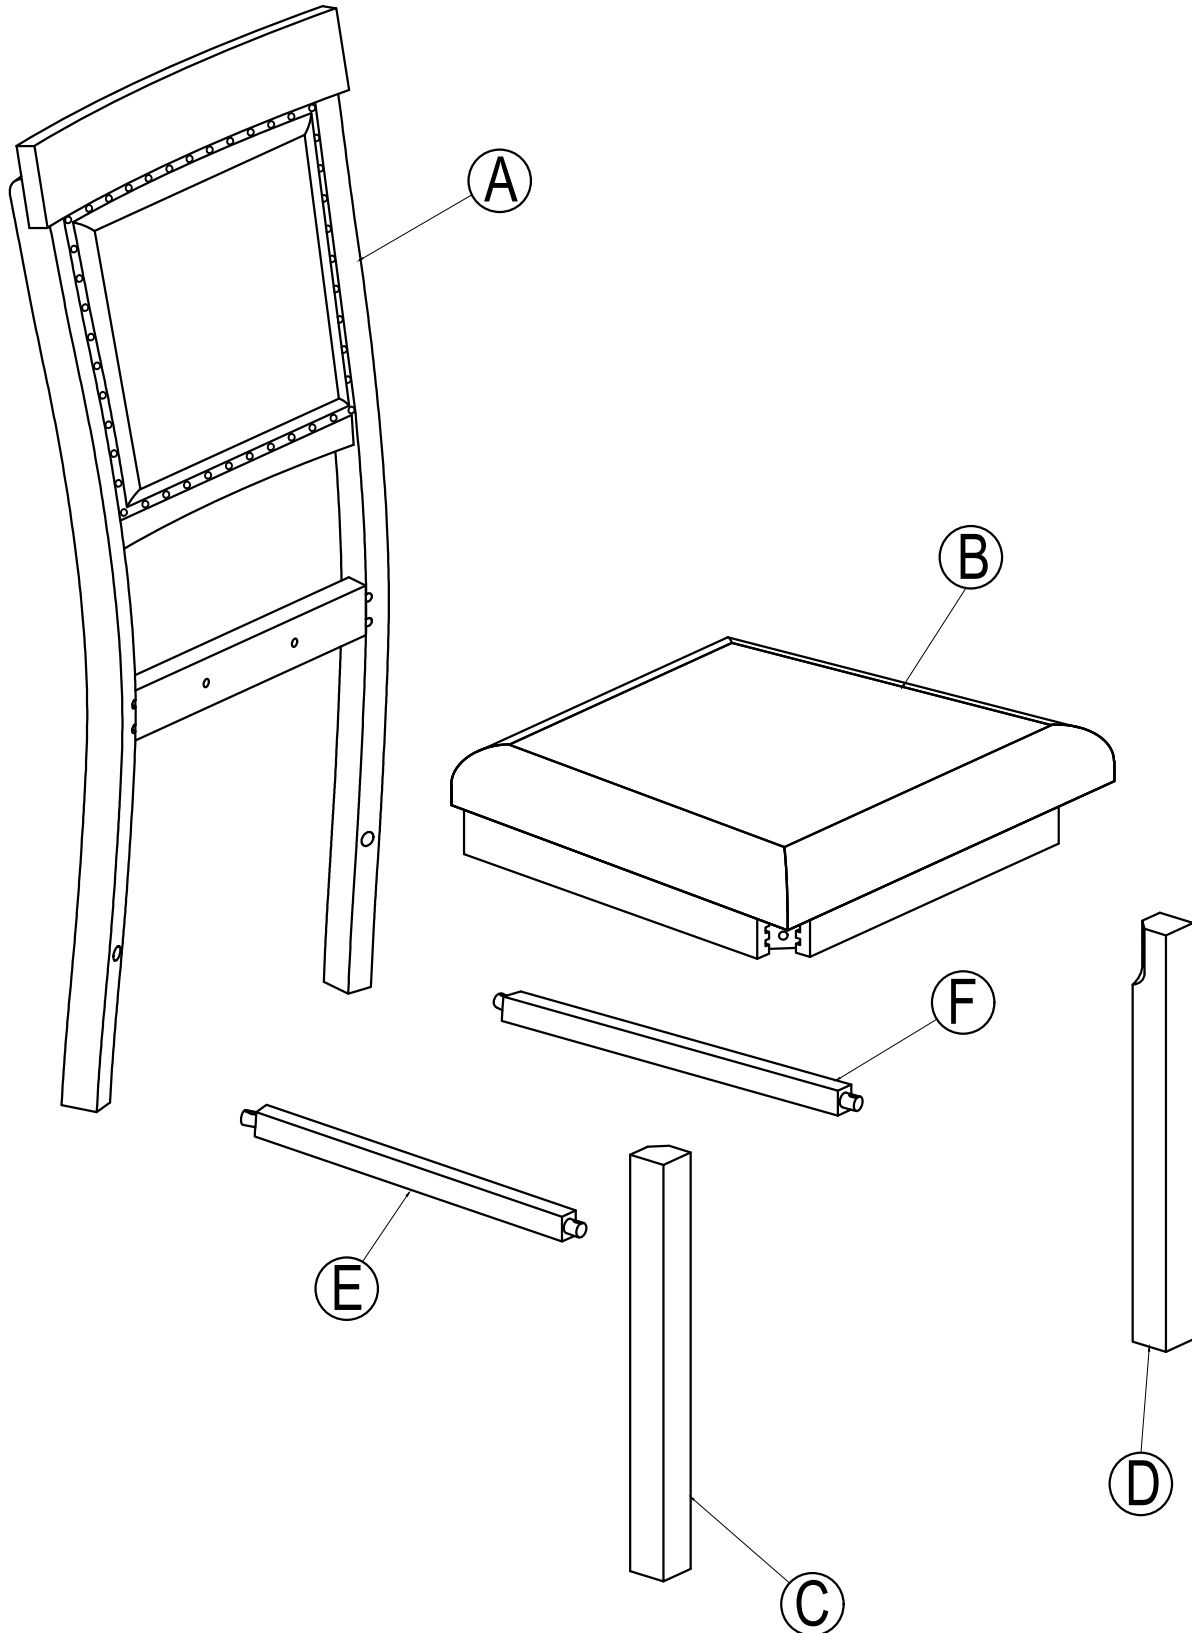

ASSEMBLY INSTRUCTIONS

ITEM NO.WF318790