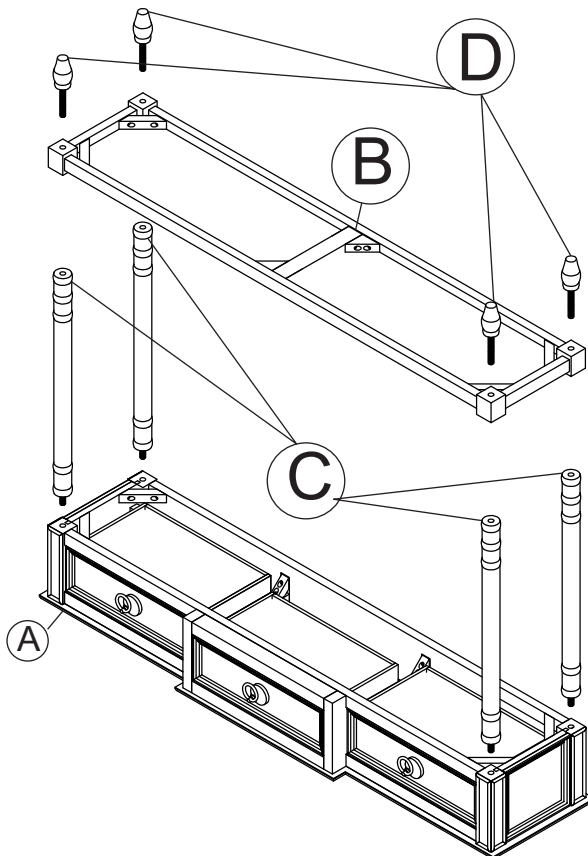

Assembly Instructions

ITEM NO. WF 314994
CONSOLE TABLE

PART LISTS

NO	DESCRIPTION	SKETCH	Q'TY
A	Console Table		1PC
B	Shelf		1PC

PART LISTS

NO	DESCRIPTION	SKETCH	Q'TY
C	Long Legs		4PCS
D	Short Legs		4PCS

Assembly Instructions

ITEM NO. WF 314994
CONSOLE TABLE

STEP 1

We are use the hands to turn the base of the legs cabinet counterclockwise

STEP 2