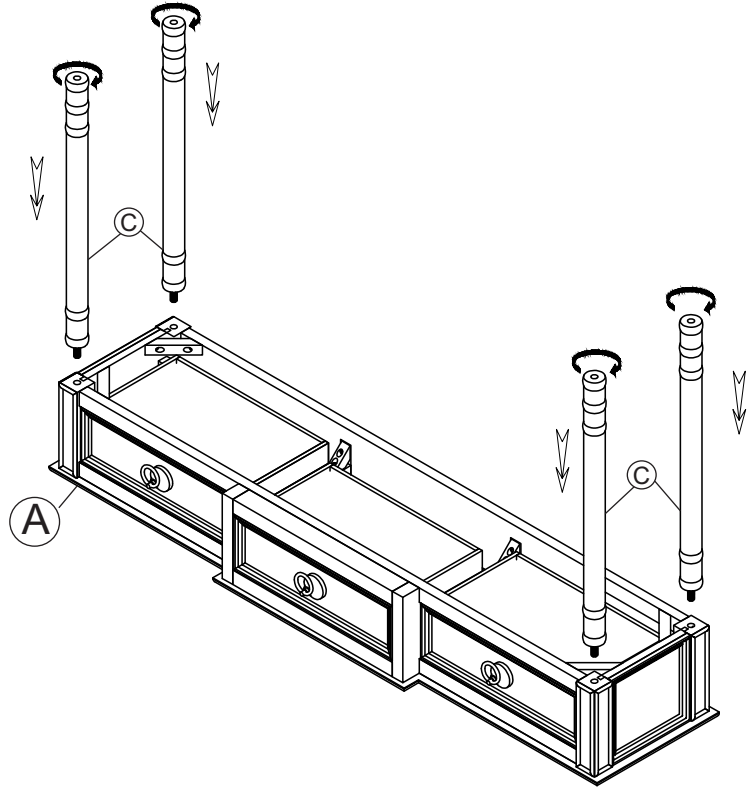

Assembly Instructions

ITEM NO. WF 314994
CONSOLE TABLE

PART LISTS

NO	DESCRIPTION	SKETCH	Q'TY
A	Console Table		1PC
B	Shelf		1PC

PART LISTS

NO	DESCRIPTION	SKETCH	Q'TY
C	Long Legs		4PCS
D	Short Legs		4PCS

Assembly Instructions

ITEM NO. WF 314994
CONSOLE TABLE

STEP 1

We are use the hands to turn the base of the legs cabinet counterclockwise

STEP 2