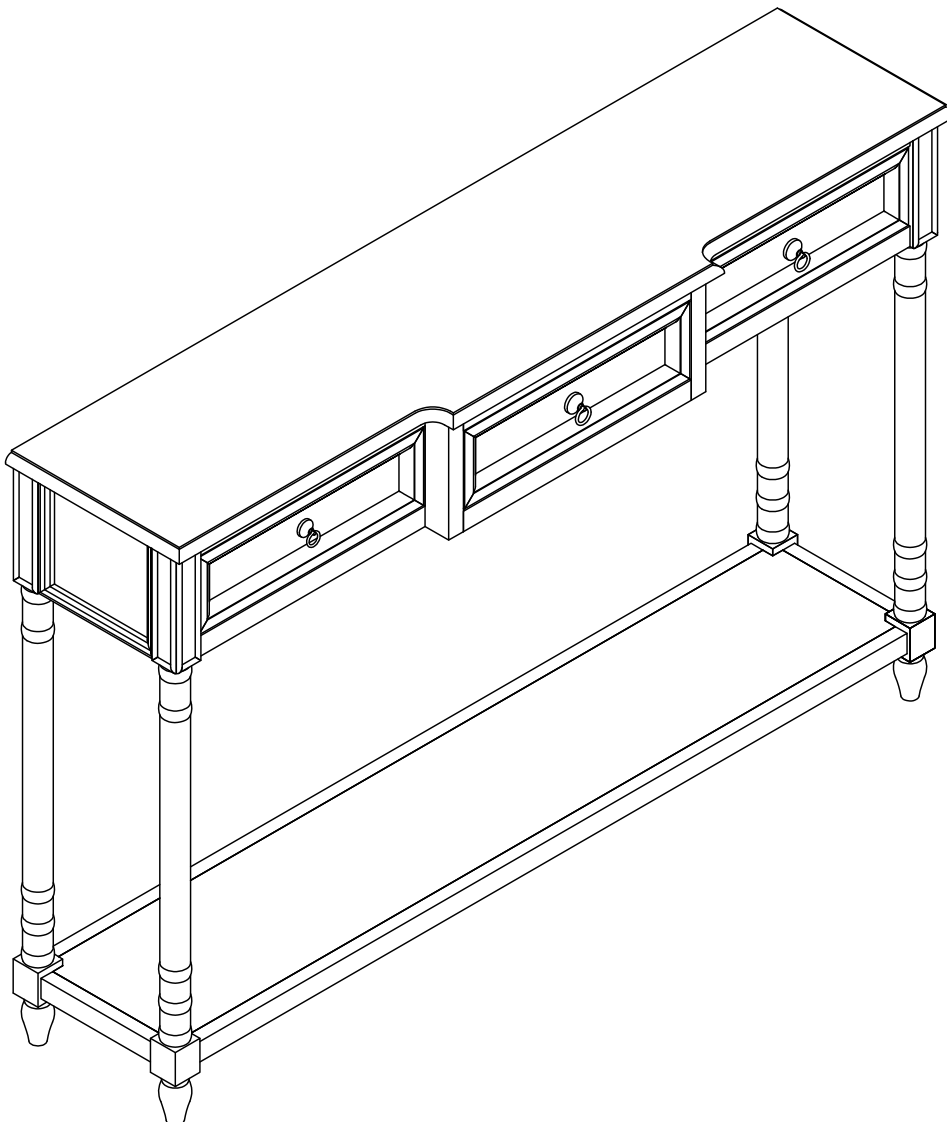

Assembly Instructions

ITEM NO. WF 314994

CONSOLE TABLE

Thank you for purchasing this quality product. Be sure to check all packing materials carefully for small parts, which may have come loose inside the carton during shipment. Identify and count all items and compare with the PARTS LIST and/or HARDWARE LIST shown below.

Assembly Instructions

ITEM NO. WF 314994
CONSOLE TABLE

PART LISTS

NO	DESCRIPTION	SKETCH	Q'TY
A	Console Table		1PC
B	Shelf		1PC

PART LISTS

NO	DESCRIPTION	SKETCH	Q'TY
C	Long Legs		4PCS
D	Short Legs		4PCS

Assembly Instructions

ITEM NO. WF 314994
CONSOLE TABLE

STEP 1

We are use the hands to turn the base of the legs cabinet counterclockwise

STEP 2