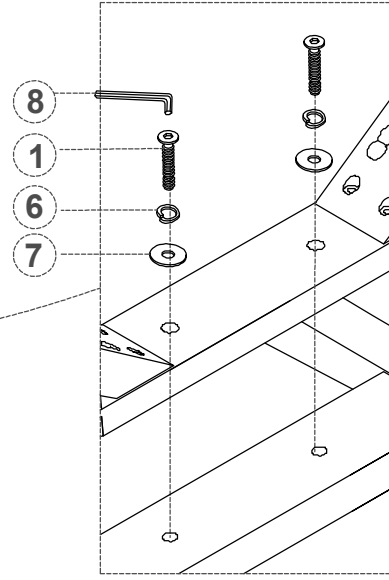

ASSEMBLY INSTRUCCIONES

ITEM NOTE : WF310958
DINING CHAIR

IMPORTANT NOTE:

- ① PLACE ALL PARTS ON A CLEAN AND SMOOTH SURFACE SUCH AS A RUG OR CARPET TO AVOID THE PARTS FROM BEING SCRATCHED.
- ② BEFORE YOU BEGIN, KINDLY FOLLOW THE ASSEMBLY INSTRUCTIONS STEP BY STEP.
- ③ DO NOT TIGHEN ALL SCREWS AND BOLTS UNTIL THE CHAIR IS FULLY STEP-UP

Part List For One

Hardware List For One

No	Parts Desc.	Q'ty	No	Hardware Desc.	Q'ty
A	BACK FRAME 	1pcs	1	Bolts 1/4" x 35mm 	2pcs
			2	Bolts 1/4" x 75mm 	4pcs
			3	Bolts 1/4" x 50mm 	4pcs
B	SEAT FRAME 	1pcs	4	Bolts 1/4" x 30mm 	2pcs
			5	Bolts 1/4" x 40mm 	2pcs
C	RIGHT ARM 	1pcs	6	Spring Washer 1/4" x 13mm x 1.5mm 	14pcs
			7	Flat Washer 1/4" x 16mm x 1.5mm 	12pcs
D	LEFT ARM 	1pcs	8	Allen Key 4mm x 60mm 	1pcs
			E	FRONT LEGS 	2pcs

STEP 1

Bolts 1/4" x 35mm  ① x 2	Spring Washer 1/4"x 13mm x 1.5mm  ⑥ x 2	Flat Washer 1/4"x 16mm x 1.5mm  ⑦ x 2	Allen Key 4mm x 60mm  ⑧ x 1
---	--	--	--

STEP 2

Bolts 1/4" x 75mm  ② x 4	Spring Washer 1/4"x 13mm x 1.5mm  ⑥ x 4	Flat Washer 1/4"x 16mm x 1.5mm  ⑦ x 4	Allen Key 4mm x 60mm  ⑧ x 1
---	--	--	--

⑥ x 2

Flat Washer
1/4" x 16mm x 1.5mm

⑦ x 2

Allen Key
4mm x 60mm

⑧ x 1

STEP 5

Bolts
1/4" x 35mm

⑤ x 2