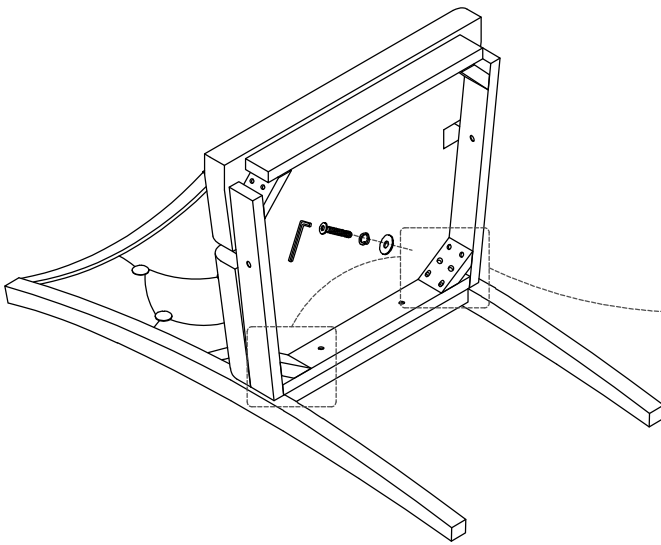

ASSEMBLY INSTRUCCIONES

ITEM NOTE : WF310958
DINING CHAIR

IMPORTANT NOTE:

- ① PLACE ALL PARTS ON A CLEAN AND SMOOTH SURFACE SUCH AS A RUG OR CARPET TO AVOID THE PARTS FROM BEING SCRATCHED.
- ② BEFORE YOU BEGIN, KINDLY FOLLOW THE ASSEMBLY INSTRUCTIONS STEP BY STEP.
- ③ DO NOT TIGHEN ALL SCREWS AND BOLTS UNTIL THE CHAIR IS FULLY STEP-UP

Part List For One

Hardware List For One

No	Parts Desc.	Q'ty	No	Hardware Desc.	Q'ty
A	BACK FRAME 	1pcs	1	Bolts 1/4" x 35mm 	2pcs
			2	Bolts 1/4" x 75mm 	4pcs
			3	Bolts 1/4" x 50mm 	4pcs
B	SEAT FRAME 	1pcs	4	Bolts 1/4" x 30mm 	2pcs
			5	Bolts 1/4" x 40mm 	2pcs
C	RIGHT ARM 	1pcs	6	Spring Washer 1/4" x 13mm x 1.5mm 	14pcs
			7	Flat Washer 1/4" x 16mm x 1.5mm 	12pcs
D	LEFT ARM 	1pcs	8	Allen Key 4mm x 60mm 	1pcs
			E	FRONT LEGS 	2pcs

STEP 1

Bolts 1/4" x 35mm  ① x 2	Spring Washer 1/4"x 13mm x 1.5mm  ⑥ x 2	Flat Washer 1/4"x 16mm x 1.5mm  ⑦ x 2	Allen Key 4mm x 60mm  ⑧ x 1
---	--	--	--

STEP 2

Bolts 1/4" x 75mm  ② x 4	Spring Washer 1/4"x 13mm x 1.5mm  ⑥ x 4	Flat Washer 1/4"x 16mm x 1.5mm  ⑦ x 4	Allen Key 4mm x 60mm  ⑧ x 1
---	--	--	--

STEP 3

Bolts 1/4" x 50mm  ③ x 4	Spring Washer 1/4"x 13mm x 1.5mm  ⑥ x 4	Flat Washer 1/4"x 16mm x 1.5mm  ⑦ x 4	Allen Key 4mm x 60mm  ⑧ x 1
--	--	--	--

STEP 4

Bolts
1/4" x 35mm

④ x 2

Spring Washer
1/4" x 13mm x 1.5mm