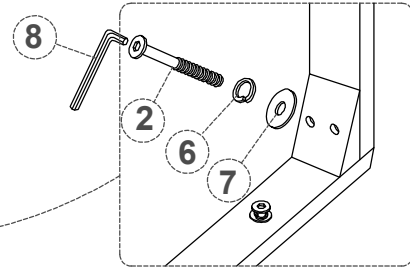

Part List For One

Hardware List For One

No	Parts Desc.	Q'ty	No	Hardware Desc.	Q'ty
A	BACK FRAME 	1pcs	1	Bolts 1/4" x 35mm 	2pcs
			2	Bolts 1/4" x 75mm 	4pcs
			3	Bolts 1/4" x 50mm 	4pcs
B	SEAT FRAME 	1pcs	4	Bolts 1/4" x 30mm 	2pcs
			5	Bolts 1/4" x 40mm 	2pcs
C	RIGHT ARM 	1pcs	6	Spring Washer 1/4" x 13mm x 1.5mm 	14pcs
			7	Flat Washer 1/4" x 16mm x 1.5mm 	12pcs
D	LEFT ARM 	1pcs	8	Allen Key 4mm x 60mm 	1pcs
			E	FRONT LEGS 	2pcs

STEP 1

Bolts 1/4" x 35mm  ① x 2	Spring Washer 1/4"x 13mm x 1.5mm  ⑥ x 2	Flat Washer 1/4"x 16mm x 1.5mm  ⑦ x 2	Allen Key 4mm x 60mm  ⑧ x 1
---	--	--	--

STEP 2

Bolts 1/4" x 75mm  ② x 4	Spring Washer 1/4"x 13mm x 1.5mm  ⑥ x 4	Flat Washer 1/4"x 16mm x 1.5mm  ⑦ x 4	Allen Key 4mm x 60mm  ⑧ x 1
---	--	--	--

STEP 3

Bolts 1/4" x 50mm  ③ x 4	Spring Washer 1/4"x 13mm x 1.5mm  ⑥ x 4	Flat Washer 1/4"x 16mm x 1.5mm  ⑦ x 4	Allen Key 4mm x 60mm  ⑧ x 1
--	--	--	--

STEP 4

Bolts
1/4" x 35mm

④ x 2

Spring Washer
1/4" x 13mm x 1.5mm

⑥ x 2

Flat Washer
1/4" x 16mm x 1.5mm

⑦ x 2

Allen Key
4mm x 60mm

⑧ x 1

STEP 5

Bolts
1/4" x 35mm

⑤ x 2