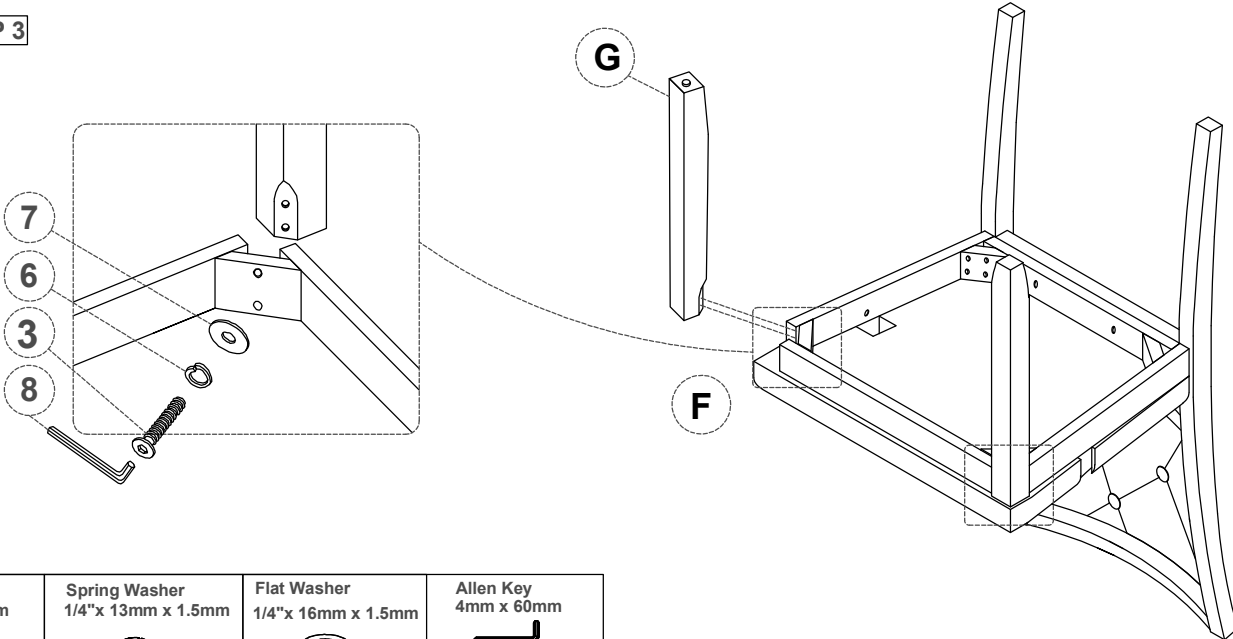

Part List For One

Hardware List For One

No	Parts Desc.	Q'ty	No	Hardware Desc.	Q'ty
A	BACK FRAME 	1pcs	1	Bolts 1/4" x 35mm 	2pcs
			2	Bolts 1/4" x 75mm 	4pcs
			3	Bolts 1/4" x 50mm 	4pcs
B	SEAT FRAME 	1pcs	4	Bolts 1/4" x 30mm 	2pcs
			5	Bolts 1/4" x 40mm 	2pcs
C	RIGHT ARM 	1pcs	6	Spring Washer 1/4" x 13mm x 1.5mm 	14pcs
			7	Flat Washer 1/4" x 16mm x 1.5mm 	12pcs
D	LEFT ARM 	1pcs	8	Allen Key 4mm x 60mm 	1pcs
			E	FRONT LEGS 	2pcs

STEP 1

Bolts 1/4" x 35mm  ① x 2	Spring Washer 1/4"x 13mm x 1.5mm  ⑥ x 2	Flat Washer 1/4"x 16mm x 1.5mm  ⑦ x 2	Allen Key 4mm x 60mm  ⑧ x 1
---	--	--	--

STEP 2

Bolts 1/4" x 75mm  ② x 4	Spring Washer 1/4"x 13mm x 1.5mm  ⑥ x 4	Flat Washer 1/4"x 16mm x 1.5mm  ⑦ x 4	Allen Key 4mm x 60mm  ⑧ x 1
---	--	--	--

STEP 3

Bolts 1/4" x 50mm  ③ x 4	Spring Washer 1/4"x 13mm x 1.5mm  ⑥ x 4	Flat Washer 1/4"x 16mm x 1.5mm  ⑦ x 4	Allen Key 4mm x 60mm  ⑧ x 1
--	--	--	--

STEP 4

Bolts
1/4" x 35mm

④ x 2

Spring Washer
1/4" x 13mm x 1.5mm

⑥ x 2

Flat Washer
1/4" x 16mm x 1.5mm

⑦ x 2

Allen Key
4mm x 60mm

⑧ x 1

STEP 5

Bolts
1/4" x 35mm

⑤ x 2