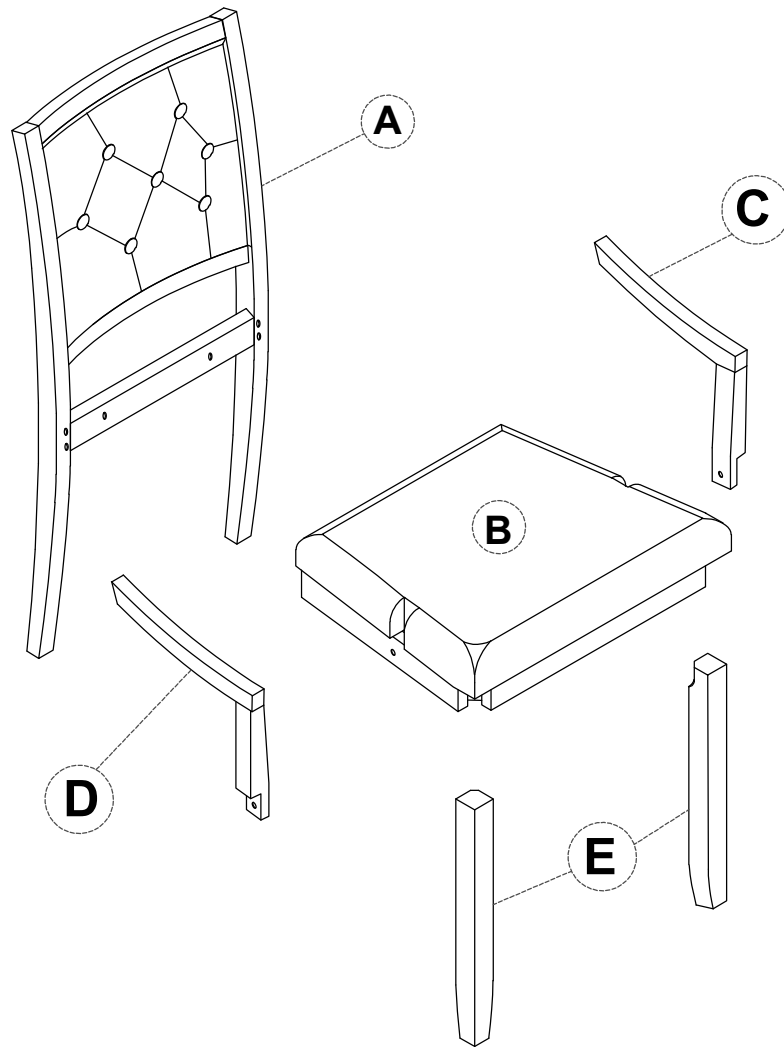

ASSEMBLY INSTRUCCIONES

ITEM NOTE : WF310958
DINING CHAIR

IMPORTANT NOTE:

- ① PLACE ALL PARTS ON A CLEAN AND SMOOTH SURFACE SUCH AS A RUG OR CARPET TO AVOID THE PARTS FROM BEING SCRATCHED.
- ② BEFORE YOU BEGIN, KINDLY FOLLOW THE ASSEMBLY INSTRUCTIONS STEP BY STEP.
- ③ DO NOT TIGHEN ALL SCREWS AND BOLTS UNTIL THE CHAIR IS FULLY STEP-UP

Part List For One

Hardware List For One

No	Parts Desc.	Q'ty	No	Hardware Desc.	Q'ty
A	BACK FRAME 	1pcs	1	Bolts 1/4" x 35mm 	2pcs
			2	Bolts 1/4" x 75mm 	4pcs
			3	Bolts 1/4" x 50mm 	4pcs
B	SEAT FRAME 	1pcs	4	Bolts 1/4" x 30mm 	2pcs
			5	Bolts 1/4" x 40mm 	2pcs
C	RIGHT ARM 	1pcs	6	Spring Washer 1/4" x 13mm x 1.5mm 	14pcs
			7	Flat Washer 1/4" x 16mm x 1.5mm 	12pcs
D	LEFT ARM 	1pcs	8	Allen Key 4mm x 60mm 	1pcs
			E	FRONT LEGS 	2pcs

STEP 1

Bolts 1/4" x 35mm  ① x 2	Spring Washer 1/4"x 13mm x 1.5mm  ⑥ x 2	Flat Washer 1/4"x 16mm x 1.5mm  ⑦ x 2	Allen Key 4mm x 60mm  ⑧ x 1
---	--	--	--

STEP 2

Bolts 1/4" x 75mm  ② x 4	Spring Washer 1/4"x 13mm x 1.5mm  ⑥ x 4	Flat Washer 1/4"x 16mm x 1.5mm  ⑦ x 4	Allen Key 4mm x 60mm  ⑧ x 1
---	--	--	--

⑥ x 2

Flat Washer
1/4" x 16mm x 1.5mm

⑦ x 2

Allen Key
4mm x 60mm

⑧ x 1

STEP 5

Bolts
1/4" x 35mm

⑤ x 2