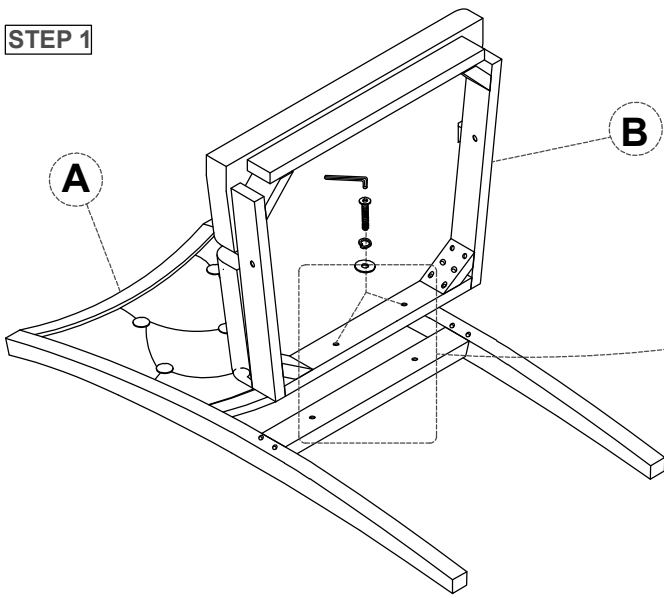

ASSEMBLY INSTRUCCIONES

ITEM NOTE : WF310958
DINING CHAIR

IMPORTANT NOTE:

- ① PLACE ALL PARTS ON A CLEAN AND SMOOTH SURFACE SUCH AS A RUG OR CARPET TO AVOID THE PARTS FROM BEING SCRATCHED.
- ② BEFORE YOU BEGIN, KINDLY FOLLOW THE ASSEMBLY INSTRUCTIONS STEP BY STEP.
- ③ DO NOT TIGHEN ALL SCREWS AND BOLTS UNTIL THE CHAIR IS FULLY STEP-UP

Part List For One

Hardware List For One

No	Parts Desc.	Q'ty	No	Hardware Desc.	Q'ty
A	BACK FRAME 	1pcs	1	Bolts 1/4" x 35mm 	2pcs
			2	Bolts 1/4" x 75mm 	4pcs
			3	Bolts 1/4" x 50mm 	4pcs
B	SEAT FRAME 	1pcs	4	Bolts 1/4" x 30mm 	2pcs
			5	Bolts 1/4" x 40mm 	2pcs
C	RIGHT ARM 	1pcs	6	Spring Washer 1/4" x 13mm x 1.5mm 	14pcs
			7	Flat Washer 1/4" x 16mm x 1.5mm 	12pcs
D	LEFT ARM 	1pcs	8	Allen Key 4mm x 60mm 	1pcs
			E	FRONT LEGS 	2pcs

STEP 1

Bolts 1/4" x 35mm  ① x 2	Spring Washer 1/4"x 13mm x 1.5mm  ⑥ x 2	Flat Washer 1/4"x 16mm x 1.5mm  ⑦ x 2	Allen Key 4mm x 60mm  ⑧ x 1
---	--	--	--

STEP 2

Bolts 1/4" x 75mm  ② x 4	Spring Washer 1/4"x 13mm x 1.5mm  ⑥ x 4	Flat Washer 1/4"x 16mm x 1.5mm  ⑦ x 4	Allen Key 4mm x 60mm  ⑧ x 1
---	--	--	--

STEP 3

Bolts 1/4" x 50mm  ③ x 4	Spring Washer 1/4"x 13mm x 1.5mm  ⑥ x 4	Flat Washer 1/4"x 16mm x 1.5mm  ⑦ x 4	Allen Key 4mm x 60mm  ⑧ x 1
--	--	--	--

STEP 4

Bolts
1/4" x 35mm

④ x 2

Spring Washer
1/4" x 13mm x 1.5mm