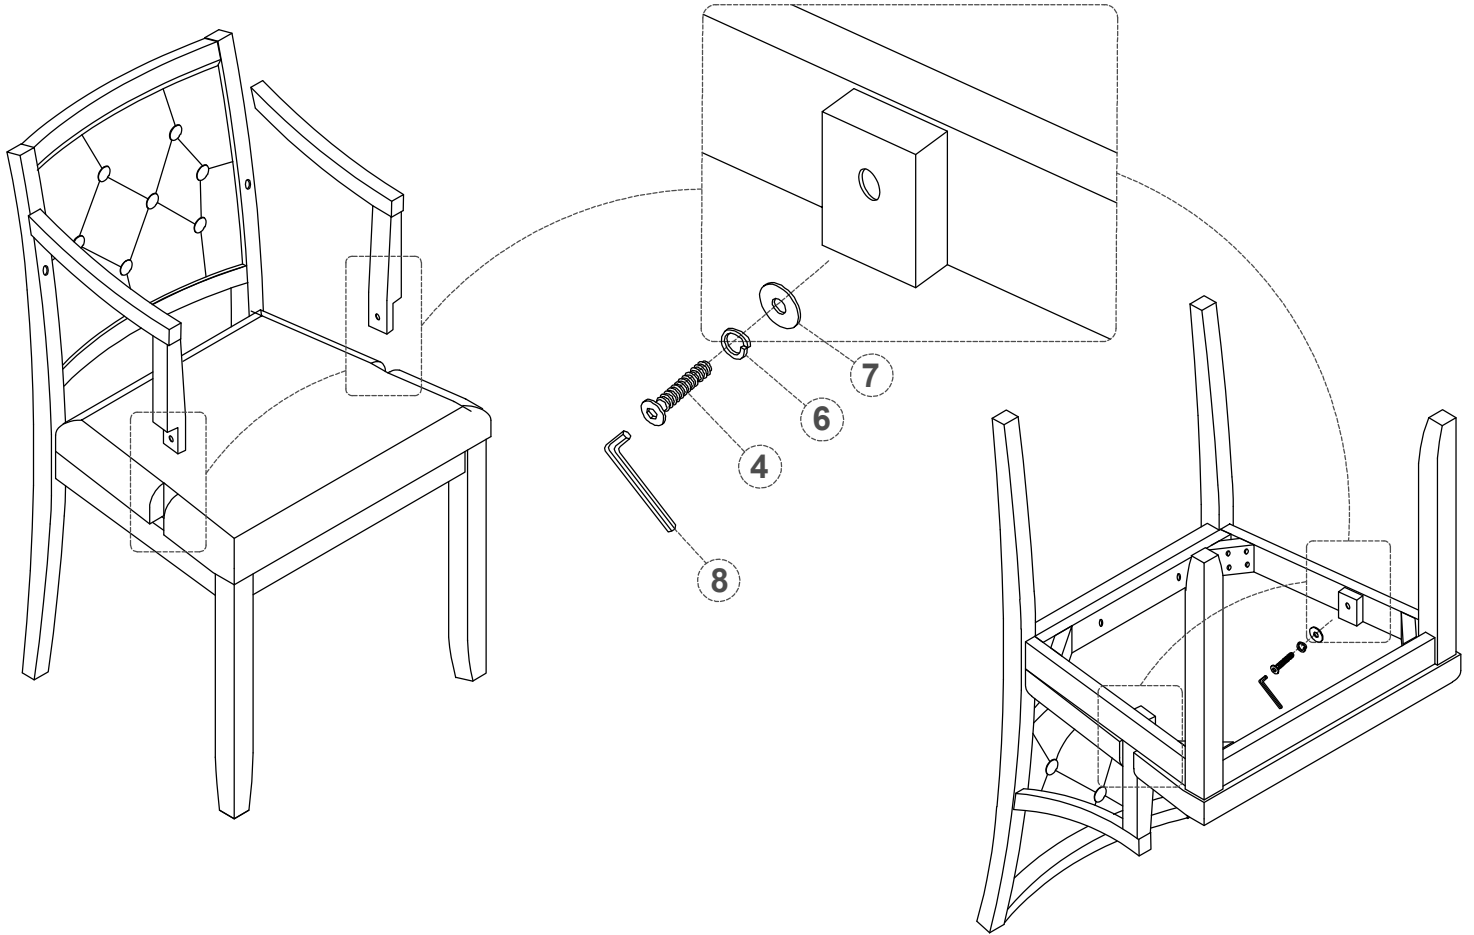

ASSEMBLY INSTRUCCIONES

ITEM NOTE : WF310958
DINING CHAIR

IMPORTANT NOTE:

- ① PLACE ALL PARTS ON A CLEAN AND SMOOTH SURFACE SUCH AS A RUG OR CARPET TO AVOID THE PARTS FROM BEING SCRATCHED.
- ② BEFORE YOU BEGIN, KINDLY FOLLOW THE ASSEMBLY INSTRUCTIONS STEP BY STEP.
- ③ DO NOT TIGHEN ALL SCREWS AND BOLTS UNTIL THE CHAIR IS FULLY STEP-UP

Part List For One

Hardware List For One

No	Parts Desc.	Q'ty	No	Hardware Desc.	Q'ty
A	BACK FRAME 	1pcs	1	Bolts 1/4" x 35mm 	2pcs
			2	Bolts 1/4" x 75mm 	4pcs
			3	Bolts 1/4" x 50mm 	4pcs
B	SEAT FRAME 	1pcs	4	Bolts 1/4" x 30mm 	2pcs
			5	Bolts 1/4" x 40mm 	2pcs
C	RIGHT ARM 	1pcs	6	Spring Washer 1/4" x 13mm x 1.5mm 	14pcs
			7	Flat Washer 1/4" x 16mm x 1.5mm 	12pcs
D	LEFT ARM 	1pcs	8	Allen Key 4mm x 60mm 	1pcs
			E	FRONT LEGS 	2pcs

STEP 1

Bolts 1/4" x 35mm  ① x 2	Spring Washer 1/4"x 13mm x 1.5mm  ⑥ x 2	Flat Washer 1/4"x 16mm x 1.5mm  ⑦ x 2	Allen Key 4mm x 60mm  ⑧ x 1
---	--	--	--

STEP 2

Bolts 1/4" x 75mm  ② x 4	Spring Washer 1/4"x 13mm x 1.5mm  ⑥ x 4	Flat Washer 1/4"x 16mm x 1.5mm  ⑦ x 4	Allen Key 4mm x 60mm  ⑧ x 1
---	--	--	--

STEP 3

Bolts 1/4" x 50mm  ③ x 4	Spring Washer 1/4"x 13mm x 1.5mm  ⑥ x 4	Flat Washer 1/4"x 16mm x 1.5mm  ⑦ x 4	Allen Key 4mm x 60mm  ⑧ x 1
--	--	--	--

STEP 4

Bolts
1/4" x 35mm

④ x 2

Spring Washer
1/4" x 13mm x 1.5mm