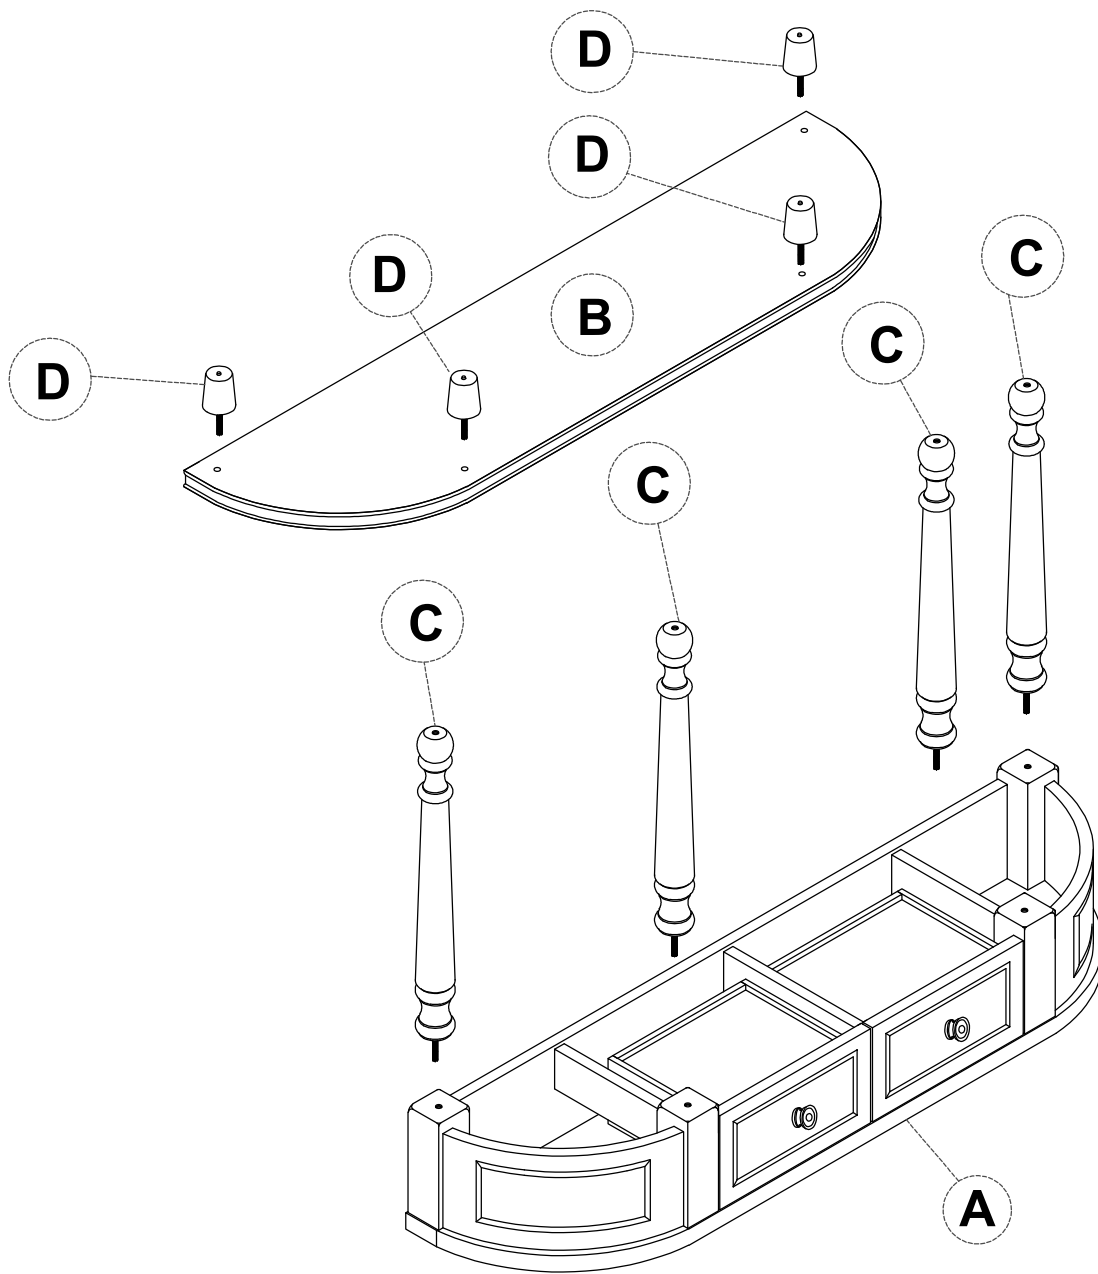

# ASSEMBLY INSTRUCCIONES

ITEM NOTE : WF309776

CONSOLE TABLE

## IMPORTANT NOTE:

- ① PLACE ALL PARTS ON A CLEAN AND SMOOTH SURFACE SUCH AS A RUG OR CARPET TO AVOID THE PARTS FROM BEING SCRATCHED.
- ② BEFORE YOU BEGIN, KINDLY FOLLOW THE ASSEMBLY INSTRUCTIONS STEP BY STEP.
- ③ DO NOT TIGHTEN ALL SCREWS AND BOLTS UNTIL THE TABLE IS FULLY SET-UP

### Part List For One

| No | Parts Desc.  | Q'ty |
|----|--|------|
| A  | TOP PANEL<br>   | 1pcs |
| B  | SHELF<br>       | 1pcs |
| C  | MIDDLE LEGS<br> | 4pcs |
| D  | BOTTOM LEGS<br> | 4pcs |

**STEP 1**

**STEP 2**

**STEP 3**