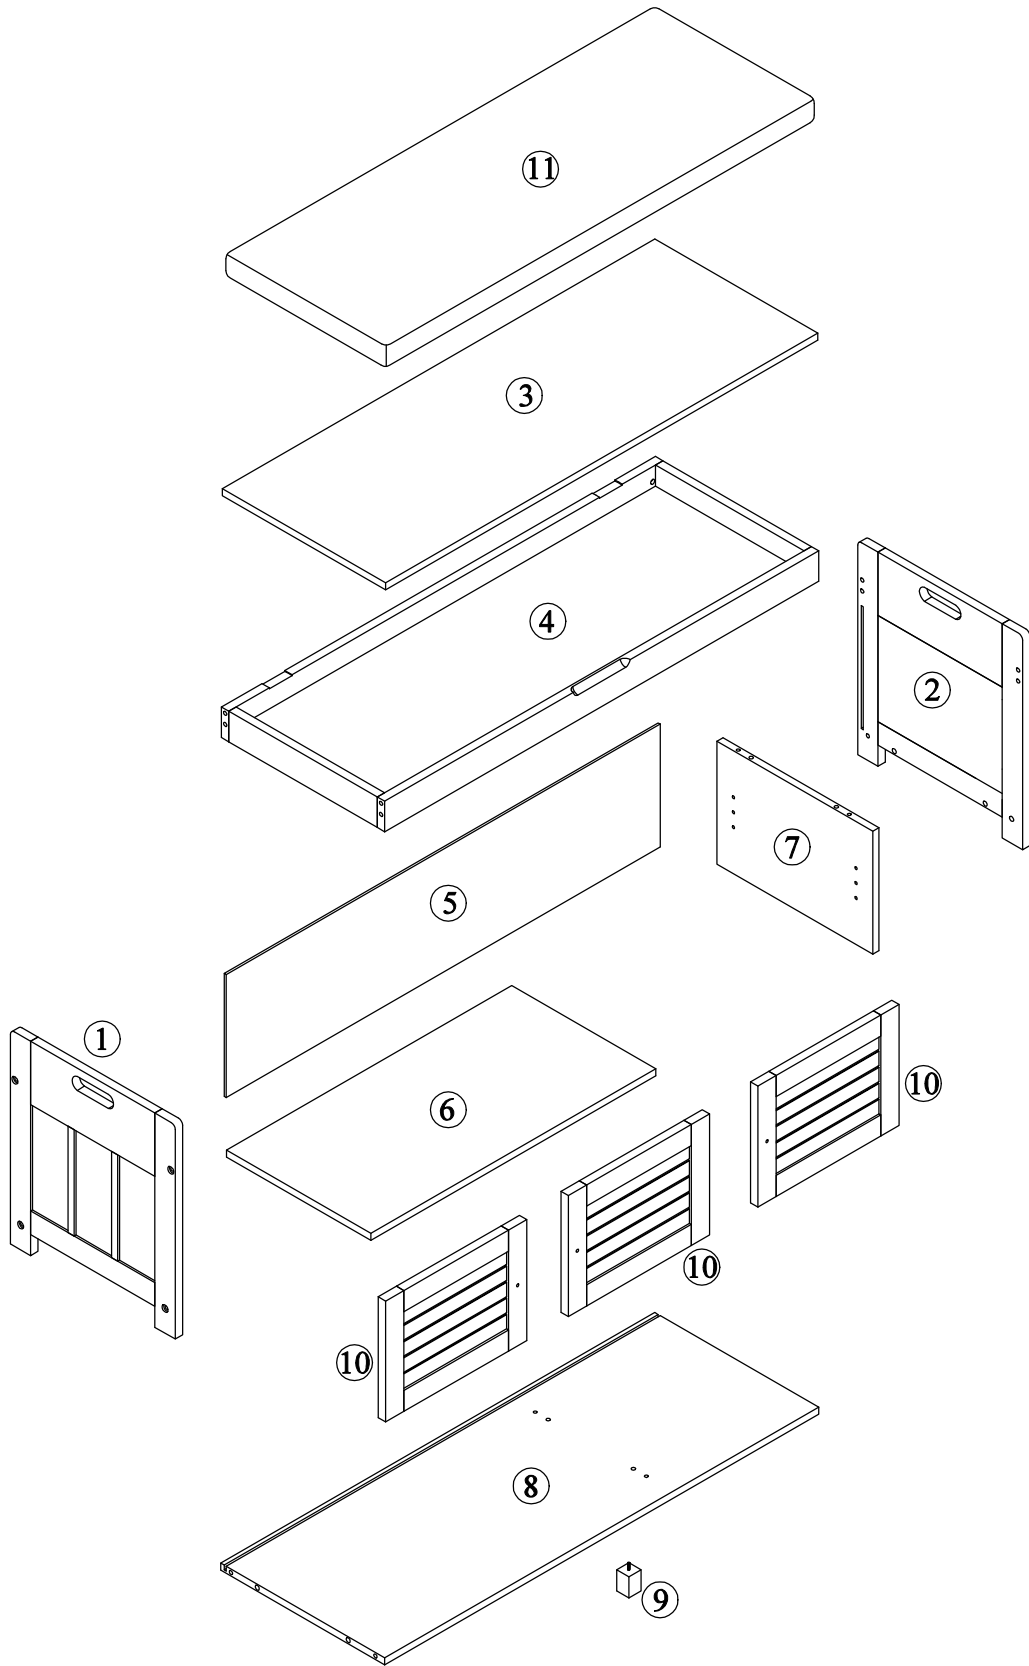

Detail View - CABINET

Identifying the Hardware-Identify the hardware using the illustrations below.