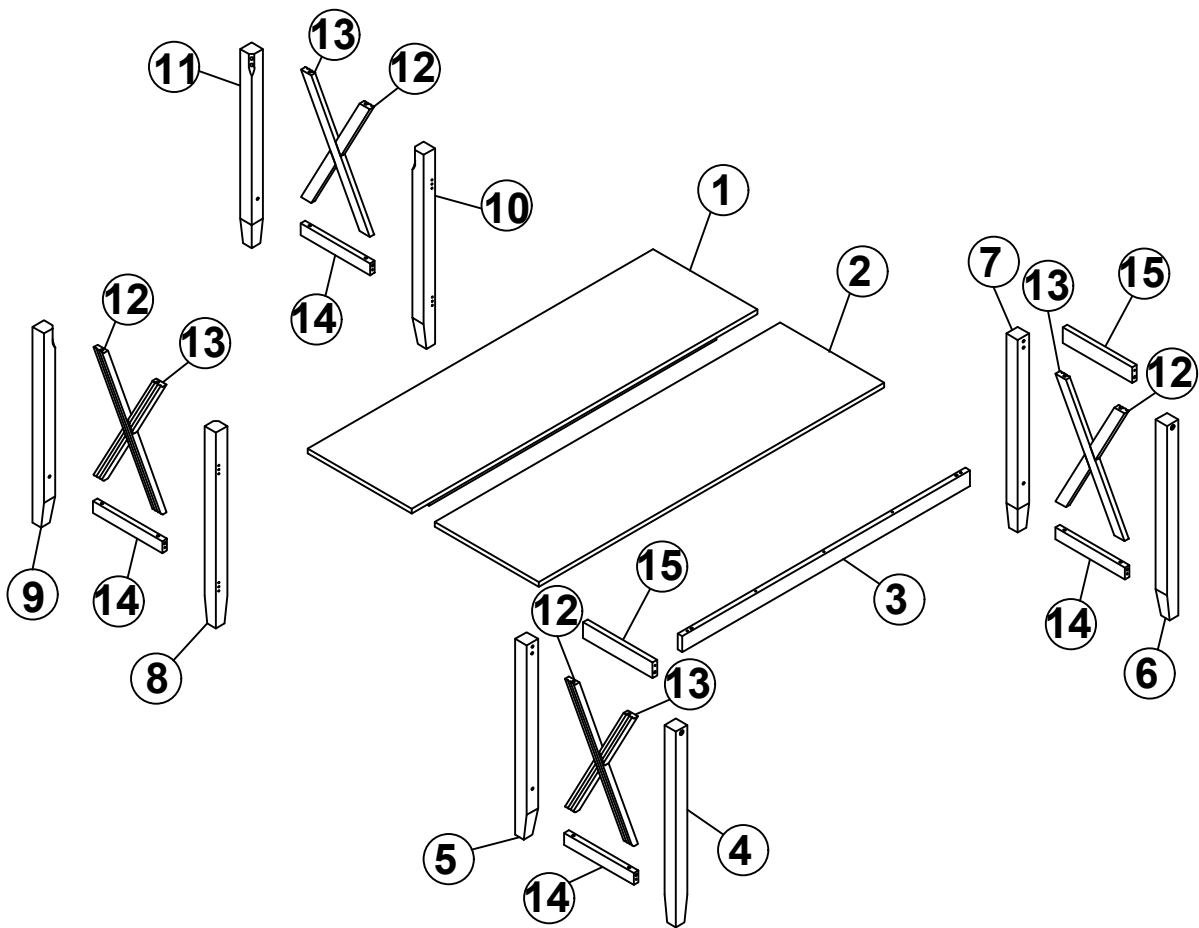

## DINING TABLE

WF296672

**IMPORTANT NOTE :**

- 1 PLACE ALL PARTS ON A CLEAN AND SMOOTH SURFACE SUCH AS A RUG OR CARPET TO AVOID THE PARTS FROM BEING SCRATCHED.**
- 2 BEFORE YOU BEGIN , KINDLY FOLLOW THE ASSEMBLY INSTRUCTIONS STEP BY STEP.**
- 3 DO NOT TIGHTEN ALL SCREWS AND BOLTS UNTIL THE TABLE IS FULLY SET-UP**

### PART LIST

①		⑧	
	TOP TABLE (1pc)		LEG TABLE (1pc)
②		⑨	
	TOP TABLE (1pc)		LEG TABLE (1pc)
③		⑩	
	STRETCHER (1pc)		LEG TABLE (1pc)
④		⑪	
	LEG TABLE (1pc)		LEG TABLE (1pc)
⑤		⑫	
	LEG TABLE (1pc)		FRAME BAR (4pcs)
⑥		⑬	
	LEG TABLE (1pc)		FRAME BAR (4pcs)
⑦		⑭	
	LEG TABLE (1pc)		LOWER CROSSBAR (4pcs)
		⑮	
			UPPER CROSSBAR (2pcs)

## Step 1

<b>D</b>	Ø8x30		12PCS
----------	-------	---	-------