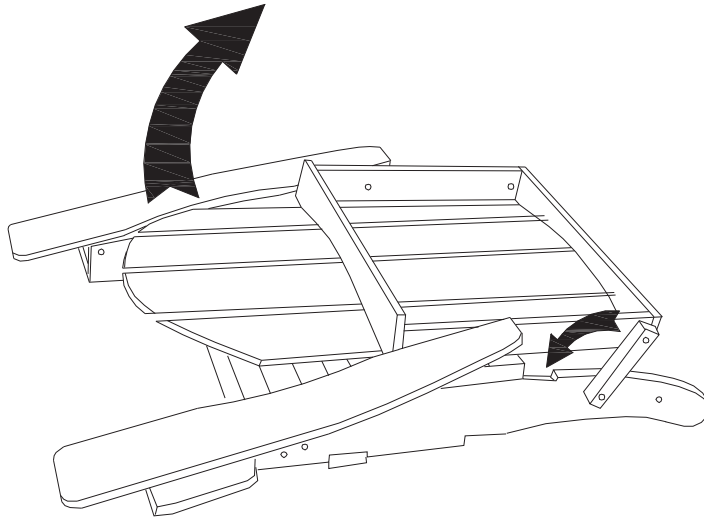

All Weather Foldable Poly Adirondack chair Assembly Instructions

! NOTICE

- **NOTE – do not over tighten the screws because it could strip it.**
- **Please do not exceed the weight limitations of this item. The weight limit is 300lbs.**
- **Do not stand on or use any part of this item as a step ladder.**
- **Firmly secure all bolts, screws, and nuts before use. After repeated usage, do tighten bolts, screws, and nuts as necessary for stability.**
- **NOTE – do not over tighten the screws because it could strip it.**
- **Do not use or store this item in the proximity of open flame or flammable/combustible chemicals.**
- **Be very careful when folding chair to avoid smashing your hands or fingers.**

1

2