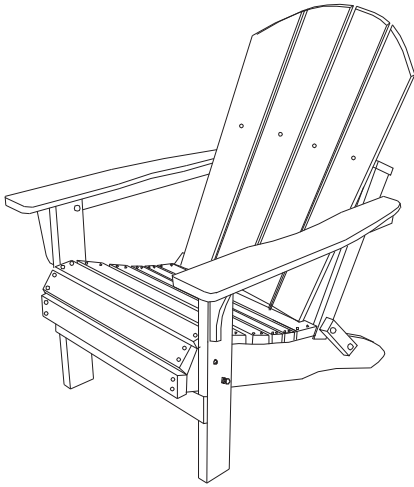

All Weather Foldable Poly Adirondack chair Assembly Instructions

! NOTICE

- **NOTE – do not over tighten the screws because it could strip it.**
- **Please do not exceed the weight limitations of this item. The weight limit is 300lbs.**
- **Do not stand on or use any part of this item as a step ladder.**
- **Firmly secure all bolts, screws, and nuts before use. After repeated usage, do tighten bolts, screws, and nuts as necessary for stability.**
- **NOTE – do not over tighten the screws because it could strip it.**
- **Do not use or store this item in the proximity of open flame or flammable/combustible chemicals.**
- **Be very careful when folding chair to avoid smashing your hands or fingers.**