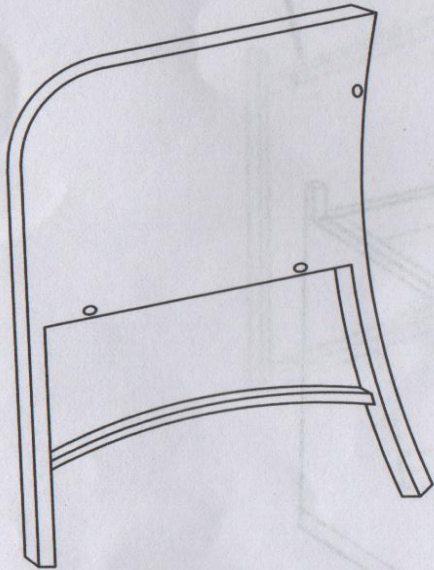

Thank you!

Outdoor Furniture w/ Footrests 5 PCS Set

	PARTS LIST	LABEL NO.	Q'TY
Box# 1/2	Left Armrest	F	1
	Right Armrest	G	1
	Seat Panel	H	1
	Backrest	I	1
	Footrest Seat	J	1
	Footrest Side Panel	K	1
	Coffee Table Top w/ Glass	A	1
	Coffee Table Bottom	B	1
	Seat Cushion		1
	Backrest Cushion		1
	Footrest Cushion		1
	Hardwares (Mid Chair)		1
	Assembly Instruction		1
	Box# 2/2	Left Armrest	F
Right Armrest		G	1
Seat Panel		H	1
Backrest		I	1
Footrest Seat		J	1
Footrest Side Panel		K	1
Coffee Table Left Side		C	1
Coffee Table Right Side		E	1
Coffee Table Back Side		D	1
Hardwares (Mid Chair)			1
Seat Cushion			1
Backrest Cushion			1
Footrest Cushion			1

Step 3 ◀

Step 1 ◀

Step 2 ◀

Parts List of Coffee Table

A 1pc
(Table Top)

B 1pc
(Floor)

C 1pc
(Left Leg)

D 1pc
(Back)

E 1pc
(Right Leg)

1pc
(Glass)

a
12pcs

b
M6*35mm
12pcs

Allen Key
1pc

Step 1 ◀

Step 2 ◀

Parts List of Footrest

Step 4 ◀

Step 3 ◀

Step 4 ◀

Parts List of Single Chair

F 1pc
(Right Armrest)

G 1pc
(Left Armrest)

H 1pc
(Seat Panel)

I 1pc
(Backrest)