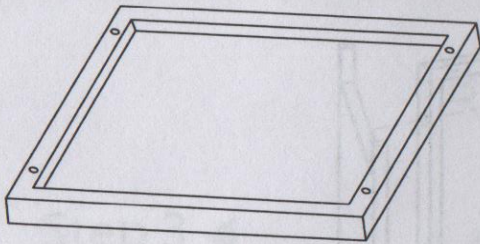

Thank you!

Outdoor Furniture w/ Footrests 5 PCS Set

	PARTS LIST	LABEL NO.	Q'TY
Box# 1/2	Left Armrest	F	1
	Right Armrest	G	1
	Seat Panel	H	1
	Backrest	I	1
	Footrest Seat	J	1
	Footrest Side Panel	K	1
	Coffee Table Top w/ Glass	A	1
	Coffee Table Bottom	B	1
	Seat Cushion		1
	Backrest Cushion		1
	Footrest Cushion		1
	Hardwares (Mid Chair)		1
	Assembly Instruction		1
	Box# 2/2	Left Armrest	F
Right Armrest		G	1
Seat Panel		H	1
Backrest		I	1
Footrest Seat		J	1
Footrest Side Panel		K	1
Coffee Table Left Side		C	1
Coffee Table Right Side		E	1
Coffee Table Back Side		D	1
Hardwares (Mid Chair)			1
Seat Cushion			1
Backrest Cushion			1
Footrest Cushion			1

Step 3 ◀

Step 1 ◀

Step 2 ◀

Parts List of Coffee Table

A 1pc
(Table Top)

B 1pc
(Floor)

C 1pc
(Left Leg)

D 1pc
(Back)

E 1pc
(Right Leg)

1pc
(Glass)

a
12pcs

b
M6*35mm
12pcs

Allen Key
1pc

Step 1 ◀

Step 2 ◀

Parts List of Footrest