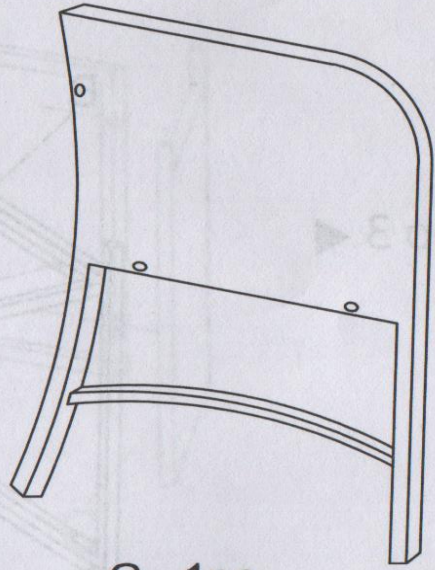

Thank you!

Outdoor Furniture w/ Footrests 5 PCS Set

	PARTS LIST	LABEL NO.	Q'TY
Box# 1/2	Left Armrest	F	1
	Right Armrest	G	1
	Seat Panel	H	1
	Backrest	I	1
	Footrest Seat	J	1
	Footrest Side Panel	K	1
	Coffee Table Top w/ Glass	A	1
	Coffee Table Bottom	B	1
	Seat Cushion		1
	Backrest Cushion		1
	Footrest Cushion		1
	Hardwares (Mid Chair)		1
	Assembly Instruction		1
	Box# 2/2	Left Armrest	F
Right Armrest		G	1
Seat Panel		H	1
Backrest		I	1
Footrest Seat		J	1
Footrest Side Panel		K	1
Coffee Table Left Side		C	1
Coffee Table Right Side		E	1
Coffee Table Back Side		D	1
Hardwares (Mid Chair)			1
Seat Cushion			1
Backrest Cushion			1
Footrest Cushion			1

Step 3 ◀

Step 1 ◀

Step 2 ◀

Parts List of Coffee Table

A 1pc
(Table Top)

B 1pc
(Floor)

C 1pc
(Left Leg)

D 1pc
(Back)

E 1pc
(Right Leg)

1pc
(Glass)

a
12pcs

b
M6*35mm
12pcs

Allen Key
1pc

Step 1 ◀

Step 2 ◀

Parts List of Footrest

Step 4 ◀

Step 3 ◀

Step 4 ◀

Parts List of Single Chair

F 1pc
(Right Armrest)

G 1pc
(Left Armrest)

H 1pc
(Seat Panel)

I 1pc
(Backrest)