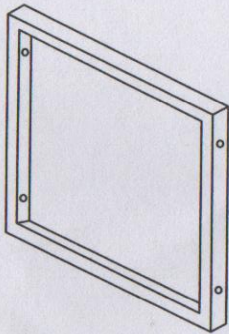

Thank you!

Outdoor Furniture w/ Footrests 5 PCS Set

	PARTS LIST	LABEL NO.	Q'TY
Box# 1/2	Left Armrest	F	1
	Right Armrest	G	1
	Seat Panel	H	1
	Backrest	I	1
	Footrest Seat	J	1
	Footrest Side Panel	K	1
	Coffee Table Top w/ Glass	A	1
	Coffee Table Bottom	B	1
	Seat Cushion		1
	Backrest Cushion		1
	Footrest Cushion		1
	Hardwares (Mid Chair)		1
	Assembly Instruction		1
	Box# 2/2	Left Armrest	F
Right Armrest		G	1
Seat Panel		H	1
Backrest		I	1
Footrest Seat		J	1
Footrest Side Panel		K	1
Coffee Table Left Side		C	1
Coffee Table Right Side		E	1
Coffee Table Back Side		D	1
Hardwares (Mid Chair)			1
Seat Cushion			1
Backrest Cushion			1
Footrest Cushion			1

Step 3 ◀

Step 1 ◀

Step 2 ◀

Parts List of Coffee Table

A 1pc
(Table Top)

B 1pc
(Floor)

C 1pc
(Left Leg)

D 1pc
(Back)

E 1pc
(Right Leg)

1pc
(Glass)

a
12pcs

b
M6*35mm
12pcs

Allen Key
1pc

Step 1 ◀

Step 2 ◀

Parts List of Footrest

Step 4 ◀

Step 3 ◀

Step 4 ◀

Parts List of Single Chair

F 1pc
(Right Armrest)

G 1pc
(Left Armrest)

H 1pc
(Seat Panel)

I 1pc
(Backrest)