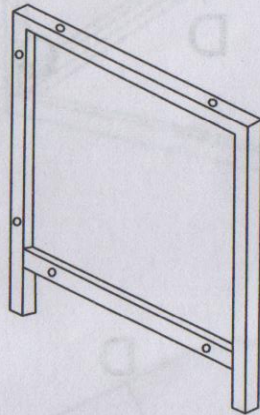

Thank you!

Outdoor Furniture w/ Footrests 5 PCS Set

	PARTS LIST	LABEL NO.	Q'TY
Box# 1/2	Left Armrest	F	1
	Right Armrest	G	1
	Seat Panel	H	1
	Backrest	I	1
	Footrest Seat	J	1
	Footrest Side Panel	K	1
	Coffee Table Top w/ Glass	A	1
	Coffee Table Bottom	B	1
	Seat Cushion		1
	Backrest Cushion		1
	Footrest Cushion		1
	Hardwares (Mid Chair)		1
	Assembly Instruction		1
	Box# 2/2	Left Armrest	F
Right Armrest		G	1
Seat Panel		H	1
Backrest		I	1
Footrest Seat		J	1
Footrest Side Panel		K	1
Coffee Table Left Side		C	1
Coffee Table Right Side		E	1
Coffee Table Back Side		D	1
Hardwares (Mid Chair)			1
Seat Cushion			1
Backrest Cushion			1
Footrest Cushion			1

Step 3 ◀

Step 1 ◀

Step 2 ◀

Parts List of Coffee Table

A 1pc
(Table Top)

B 1pc
(Floor)

C 1pc
(Left Leg)

D 1pc
(Back)

E 1pc
(Right Leg)

1pc
(Glass)

a
12pcs

b
M6*35mm
12pcs

Allen Key
1pc

Step 1 ◀

Step 2 ◀

Parts List of Footrest

Step 4 ◀

Step 3 ◀

Step 4 ◀

Parts List of Single Chair

F 1pc
(Right Armrest)

G 1pc
(Left Armrest)

H 1pc
(Seat Panel)

I 1pc
(Backrest)