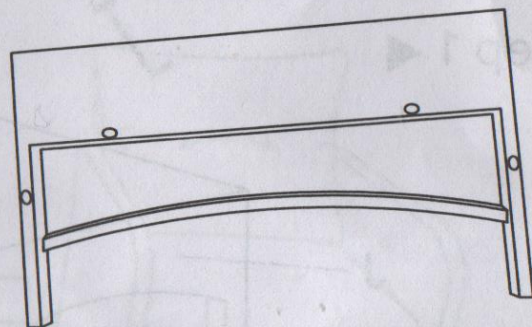

K 1pc
(Leg)

a

4pcs

b

M6*35mm
4pcs

Allen Key
1pc