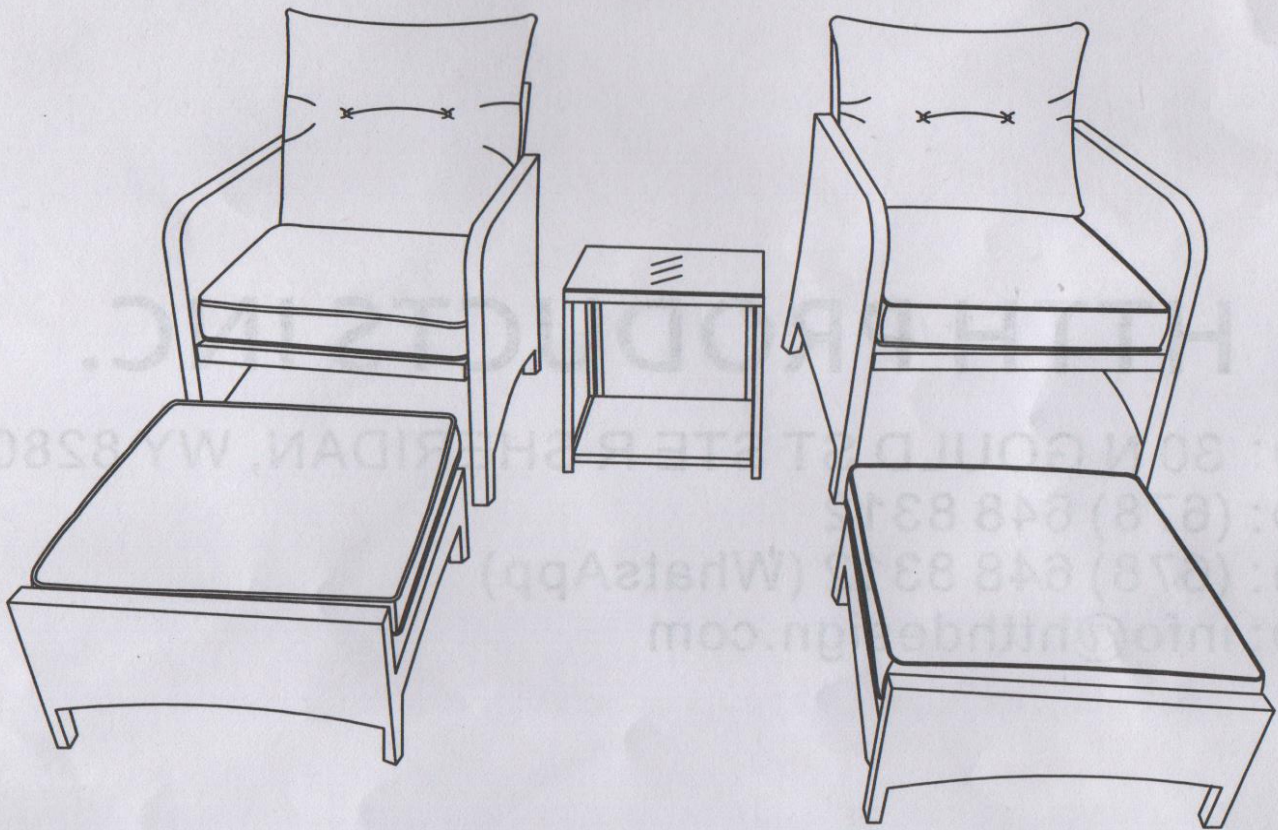

Thank you!

Outdoor Furniture w/ Footrests 5 PCS Set

	PARTS LIST	LABEL NO.	Q'TY
Box# 1/2	Left Armrest	F	1
	Right Armrest	G	1
	Seat Panel	H	1
	Backrest	I	1
	Footrest Seat	J	1
	Footrest Side Panel	K	1
	Coffee Table Top w/ Glass	A	1
	Coffee Table Bottom	B	1
	Seat Cushion		1
	Backrest Cushion		1
	Footrest Cushion		1
	Hardwares (Mid Chair)		1
	Assembly Instruction		1
	Box# 2/2	Left Armrest	F
Right Armrest		G	1
Seat Panel		H	1
Backrest		I	1
Footrest Seat		J	1
Footrest Side Panel		K	1
Coffee Table Left Side		C	1
Coffee Table Right Side		E	1
Coffee Table Back Side		D	1
Hardwares (Mid Chair)			1
Seat Cushion			1
Backrest Cushion			1
Footrest Cushion			1

Step 3 ◀

Step 1 ◀

Step 2 ◀

Parts List of Coffee Table

A 1pc
(Table Top)

B 1pc
(Floor)

C 1pc
(Left Leg)

D 1pc
(Back)

Step 4 ◀

Step 3 ◀

Step 4 ◀

Parts List of Single Chair

F 1pc
(Right Armrest)

G 1pc
(Left Armrest)

H 1pc
(Seat Panel)

I 1pc
(Backrest)