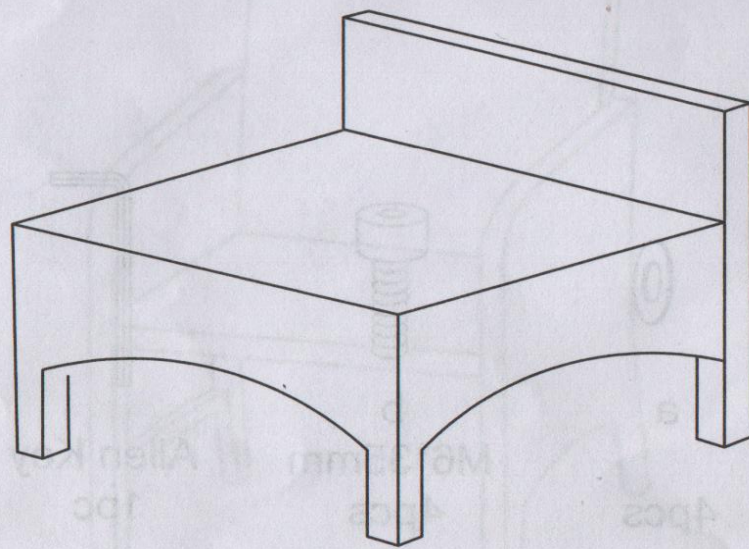

Thank you!

Outdoor Furniture w/ Footrests 5 PCS Set

	PARTS LIST	LABEL NO.	Q'TY
Box# 1/2	Left Armrest	F	1
	Right Armrest	G	1
	Seat Panel	H	1
	Backrest	I	1
	Footrest Seat	J	1
	Footrest Side Panel	K	1
	Coffee Table Top w/ Glass	A	1
	Coffee Table Bottom	B	1
	Seat Cushion		1
	Backrest Cushion		1
	Footrest Cushion		1
	Hardwares (Mid Chair)		1
	Assembly Instruction		1
	Box# 2/2	Left Armrest	F
Right Armrest		G	1
Seat Panel		H	1
Backrest		I	1
Footrest Seat		J	1
Footrest Side Panel		K	1
Coffee Table Left Side		C	1
Coffee Table Right Side		E	1
Coffee Table Back Side		D	1
Hardwares (Mid Chair)			1
Seat Cushion			1
Backrest Cushion			1
Footrest Cushion			1

Step 3 ◀

Step 1 ◀

Step 2 ◀

Parts List of Coffee Table

A 1pc
(Table Top)

B 1pc
(Floor)

C 1pc
(Left Leg)

D 1pc
(Back)

E 1pc
(Right Leg)

1pc
(Glass)

a
12pcs

b
M6*35mm
12pcs

Allen Key
1pc

Step 1 ◀

Step 2 ◀

Parts List of Footrest

Step 4 ◀

Step 3 ◀

Step 4 ◀

Parts List of Single Chair

F 1pc
(Right Armrest)

G 1pc
(Left Armrest)

H 1pc
(Seat Panel)

I 1pc
(Backrest)