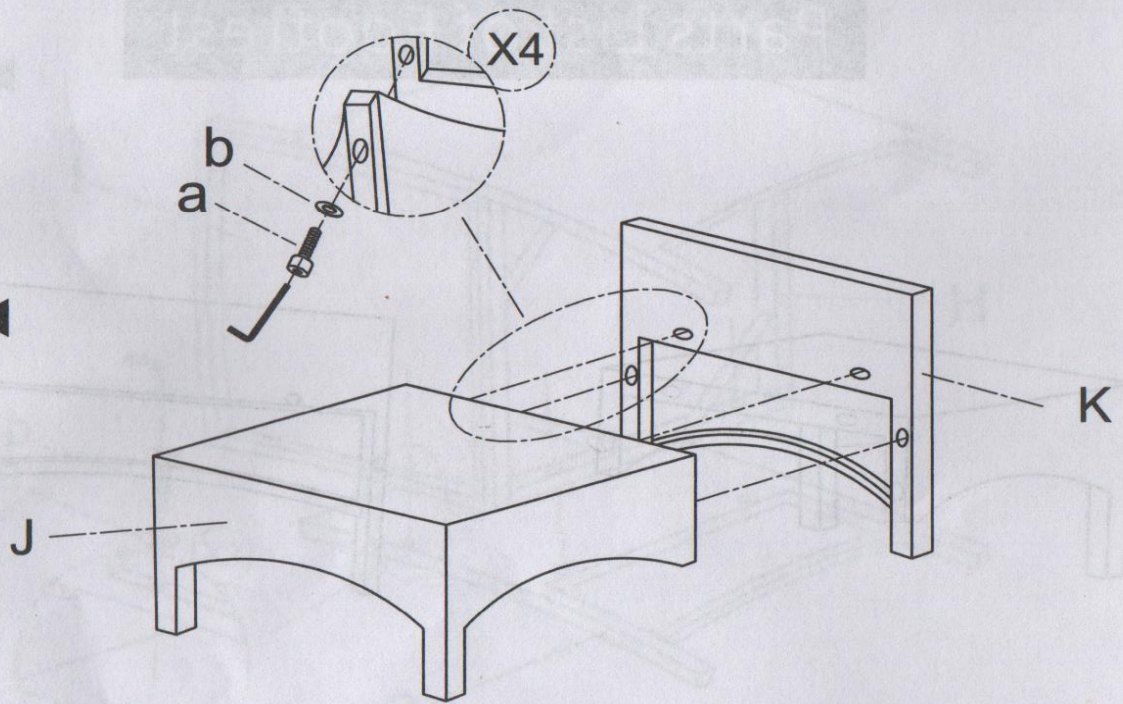

Thank you!

Outdoor Furniture w/ Footrests 5 PCS Set

	PARTS LIST	LABEL NO.	Q'TY
Box# 1/2	Left Armrest	F	1
	Right Armrest	G	1
	Seat Panel	H	1
	Backrest	I	1
	Footrest Seat	J	1
	Footrest Side Panel	K	1
	Coffee Table Top w/ Glass	A	1
	Coffee Table Bottom	B	1
	Seat Cushion		1
	Backrest Cushion		1
	Footrest Cushion		1
	Hardwares (Mid Chair)		1
	Assembly Instruction		1
	Box# 2/2	Left Armrest	F
Right Armrest		G	1
Seat Panel		H	1
Backrest		I	1
Footrest Seat		J	1
Footrest Side Panel		K	1
Coffee Table Left Side		C	1
Coffee Table Right Side		E	1
Coffee Table Back Side		D	1
Hardwares (Mid Chair)			1
Seat Cushion			1
Backrest Cushion			1
Footrest Cushion			1

Step 3 ◀

Step 1 ◀

Step 2 ◀

Parts List of Coffee Table

A 1pc
(Table Top)

B 1pc
(Floor)

C 1pc
(Left Leg)

D 1pc
(Back)

E 1pc
(Right Leg)

1pc
(Glass)

a
12pcs

b
M6*35mm
12pcs

Allen Key
1pc

Step 1 ◀

Step 2 ◀

Parts List of Footrest