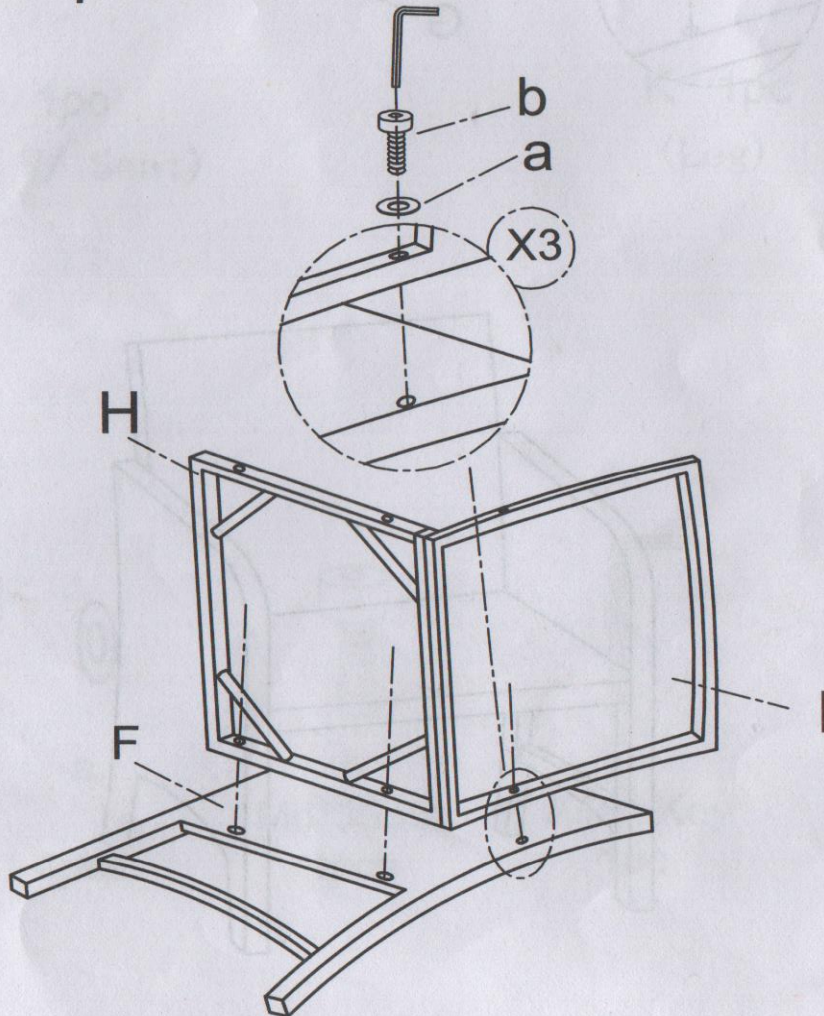

▶ Step 3

Step 2 ◀