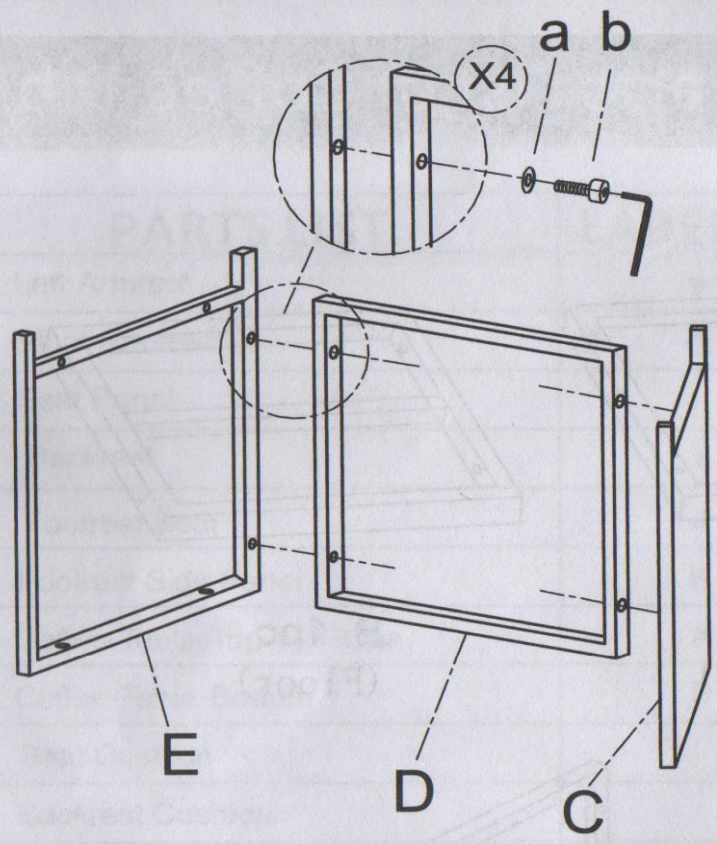

Thank you!

Outdoor Furniture w/ Footrests 5 PCS Set

	PARTS LIST	LABEL NO.	Q'TY
Box# 1/2	Left Armrest	F	1
	Right Armrest	G	1
	Seat Panel	H	1
	Backrest	I	1
	Footrest Seat	J	1
	Footrest Side Panel	K	1
	Coffee Table Top w/ Glass	A	1
	Coffee Table Bottom	B	1
	Seat Cushion		1
	Backrest Cushion		1
	Footrest Cushion		1
	Hardwares (Mid Chair)		1
	Assembly Instruction		1
	Box# 2/2	Left Armrest	F
Right Armrest		G	1
Seat Panel		H	1
Backrest		I	1
Footrest Seat		J	1
Footrest Side Panel		K	1
Coffee Table Left Side		C	1
Coffee Table Right Side		E	1
Coffee Table Back Side		D	1
Hardwares (Mid Chair)			1
Seat Cushion			1
Backrest Cushion			1
Footrest Cushion			1

Step 3 ◀

Step 1 ◀

Step 2 ◀

Parts List of Coffee Table

A 1pc
(Table Top)

B 1pc
(Floor)

C 1pc
(Left Leg)

D 1pc
(Back)

E 1pc
(Right Leg)

1pc
(Glass)

a
12pcs

b
M6*35mm
12pcs

Allen Key
1pc

Step 1 ◀

Step 2 ◀

Parts List of Footrest

Step 4 ◀

Step 3 ◀

Step 4 ◀

Parts List of Single Chair

F 1pc
(Right Armrest)

G 1pc
(Left Armrest)

H 1pc
(Seat Panel)

I 1pc
(Backrest)