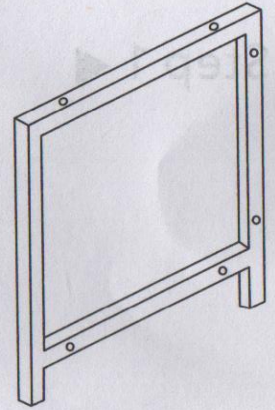

Thank you!

Outdoor Furniture w/ Footrests 5 PCS Set

	PARTS LIST	LABEL NO.	Q'TY
Box# 1/2	Left Armrest	F	1
	Right Armrest	G	1
	Seat Panel	H	1
	Backrest	I	1
	Footrest Seat	J	1
	Footrest Side Panel	K	1
	Coffee Table Top w/ Glass	A	1
	Coffee Table Bottom	B	1
	Seat Cushion		1
	Backrest Cushion		1
	Footrest Cushion		1
	Hardwares (Mid Chair)		1
	Assembly Instruction		1
	Box# 2/2	Left Armrest	F
Right Armrest		G	1
Seat Panel		H	1
Backrest		I	1
Footrest Seat		J	1
Footrest Side Panel		K	1
Coffee Table Left Side		C	1
Coffee Table Right Side		E	1
Coffee Table Back Side		D	1
Hardwares (Mid Chair)			1
Seat Cushion			1
Backrest Cushion			1
Footrest Cushion			1

Step 3 ◀

Step 1 ◀

Step 2 ◀

Parts List of Coffee Table

A 1pc
(Table Top)

B 1pc
(Floor)

C 1pc
(Left Leg)

D 1pc
(Back)

E 1pc
(Right Leg)

1pc
(Glass)

a
12pcs

b
M6*35mm
12pcs

Allen Key
1pc

Step 1 ◀

Step 2 ◀

Parts List of Footrest

Step 4 ◀

Step 3 ◀

Step 4 ◀

Parts List of Single Chair

F 1pc
(Right Armrest)

G 1pc
(Left Armrest)

H 1pc
(Seat Panel)

I 1pc
(Backrest)