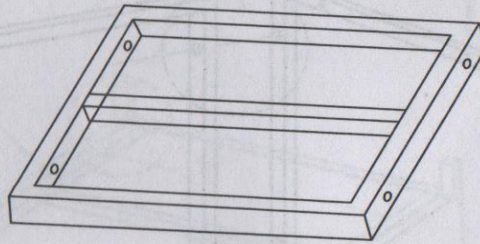

Thank you!

Outdoor Furniture w/ Footrests 5 PCS Set

	PARTS LIST	LABEL NO.	Q'TY
Box# 1/2	Left Armrest	F	1
	Right Armrest	G	1
	Seat Panel	H	1
	Backrest	I	1
	Footrest Seat	J	1
	Footrest Side Panel	K	1
	Coffee Table Top w/ Glass	A	1
	Coffee Table Bottom	B	1
	Seat Cushion		1
	Backrest Cushion		1
	Footrest Cushion		1
	Hardwares (Mid Chair)		1
	Assembly Instruction		1
	Box# 2/2	Left Armrest	F
Right Armrest		G	1
Seat Panel		H	1
Backrest		I	1
Footrest Seat		J	1
Footrest Side Panel		K	1
Coffee Table Left Side		C	1
Coffee Table Right Side		E	1
Coffee Table Back Side		D	1
Hardwares (Mid Chair)			1
Seat Cushion			1
Backrest Cushion			1
Footrest Cushion			1

Step 3 ◀

Step 1 ◀

Step 2 ◀

Parts List of Coffee Table

A 1pc
(Table Top)

B 1pc
(Floor)

C 1pc
(Left Leg)

D 1pc
(Back)

E 1pc
(Right Leg)

1pc
(Glass)

a
12pcs

b
M6*35mm
12pcs

Allen Key
1pc

Step 1 ◀

Step 2 ◀

Parts List of Footrest