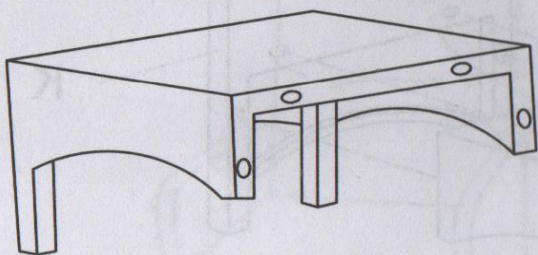

Thank you!

Outdoor Furniture w/ Footrests 5 PCS Set

	PARTS LIST	LABEL NO.	Q'TY
Box# 1/2	Left Armrest	F	1
	Right Armrest	G	1
	Seat Panel	H	1
	Backrest	I	1
	Footrest Seat	J	1
	Footrest Side Panel	K	1
	Coffee Table Top w/ Glass	A	1
	Coffee Table Bottom	B	1
	Seat Cushion		1
	Backrest Cushion		1
	Footrest Cushion		1
	Hardwares (Mid Chair)		1
	Assembly Instruction		1
	Box# 2/2	Left Armrest	F
Right Armrest		G	1
Seat Panel		H	1
Backrest		I	1
Footrest Seat		J	1
Footrest Side Panel		K	1
Coffee Table Left Side		C	1
Coffee Table Right Side		E	1
Coffee Table Back Side		D	1
Hardwares (Mid Chair)			1
Seat Cushion			1
Backrest Cushion			1
Footrest Cushion			1

Step 3 ◀

Step 1 ◀

Step 2 ◀

Parts List of Coffee Table

A 1pc
(Table Top)

B 1pc
(Floor)

C 1pc
(Left Leg)

D 1pc
(Back)

E 1pc
(Right Leg)

1pc
(Glass)

a
12pcs

b
M6*35mm
12pcs

Allen Key
1pc

Step 1 ◀

Step 2 ◀

Parts List of Footrest

Step 4 ◀

Step 3 ◀

Step 4 ◀

Parts List of Single Chair

F 1pc
(Right Armrest)

G 1pc
(Left Armrest)

H 1pc
(Seat Panel)

I 1pc
(Backrest)