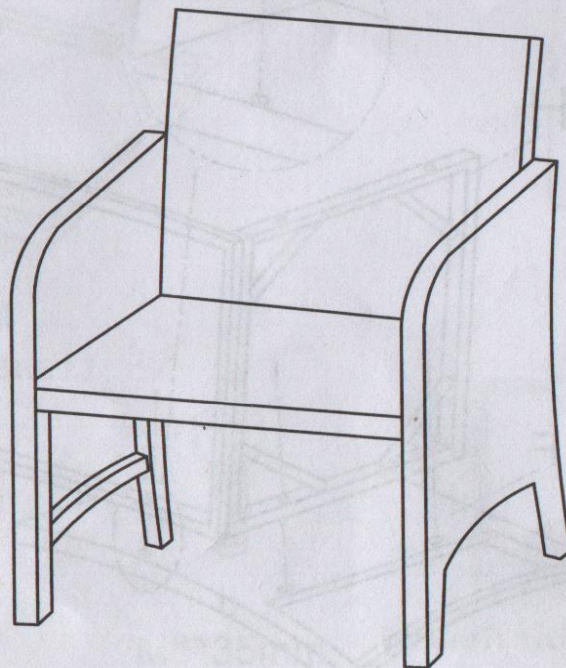

Thank you!

Outdoor Furniture w/ Footrests 5 PCS Set

	PARTS LIST	LABEL NO.	Q'TY
Box# 1/2	Left Armrest	F	1
	Right Armrest	G	1
	Seat Panel	H	1
	Backrest	I	1
	Footrest Seat	J	1
	Footrest Side Panel	K	1
	Coffee Table Top w/ Glass	A	1
	Coffee Table Bottom	B	1
	Seat Cushion		1
	Backrest Cushion		1
	Footrest Cushion		1
	Hardwares (Mid Chair)		1
	Assembly Instruction		1
	Box# 2/2	Left Armrest	F
Right Armrest		G	1
Seat Panel		H	1
Backrest		I	1
Footrest Seat		J	1
Footrest Side Panel		K	1
Coffee Table Left Side		C	1
Coffee Table Right Side		E	1
Coffee Table Back Side		D	1
Hardwares (Mid Chair)			1
Seat Cushion			1
Backrest Cushion			1
Footrest Cushion			1

Step 3 ◀

Step 1 ◀

Step 2 ◀

Parts List of Coffee Table

A 1pc
(Table Top)

B 1pc
(Floor)

C 1pc
(Left Leg)

D 1pc
(Back)

J 1pc
(Leg W/ Seat)

K 1pc
(Leg)

a

4pcs

b

M6*35mm
4pcs

Allen Key
1pc

Step 3 ◀

Step 4 ◀

Step 3 ◀

Step 4 ◀

Parts List of Single Chair

F 1pc
(Right Armrest)

G 1pc
(Left Armrest)

H 1pc
(Seat Panel)

I 1pc
(Backrest)