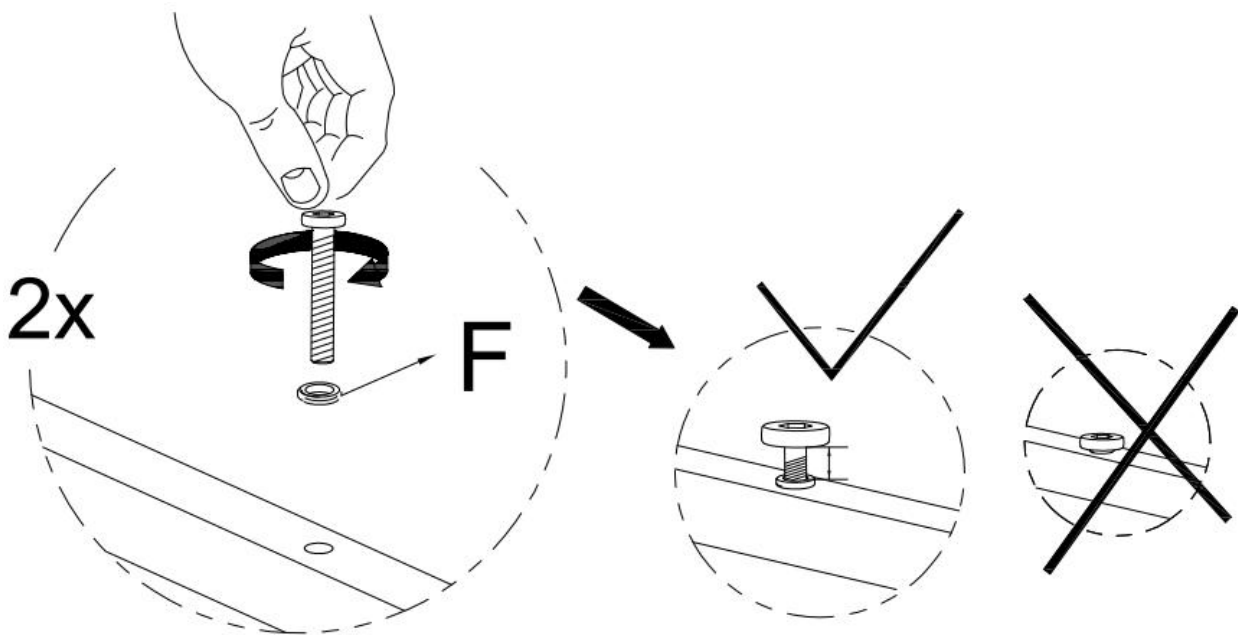

Problems?

We will fix it immediately.

✉ jstianshu@126.com [24/7]

As a valued customer, your satisfaction is our #1 priority!

Happy?

Please leave us a review on Amazon!

Y-B02/Y-G02 Rocking Chair

Item no.	Reference Image	Description	Qty
A		Right Arm Rest	1
B		Left Arm Rest	1
C		Seat Base	1
D		Seat Back	1
E		M6x35 Hex Socket Head Screw	10
F		Flat Washer	10
G		S4 Allen Key	1

Y-B02/Y-G02 Rocking Chair

STEP 1

Do Not Tighten The Screws Completely.

Z-B02/Y-G02 Rocking Chair

STEP 2

Do Not Tighten The Screws Completely.

Y-B02/Y-G02 Rocking Chair

STEP 3