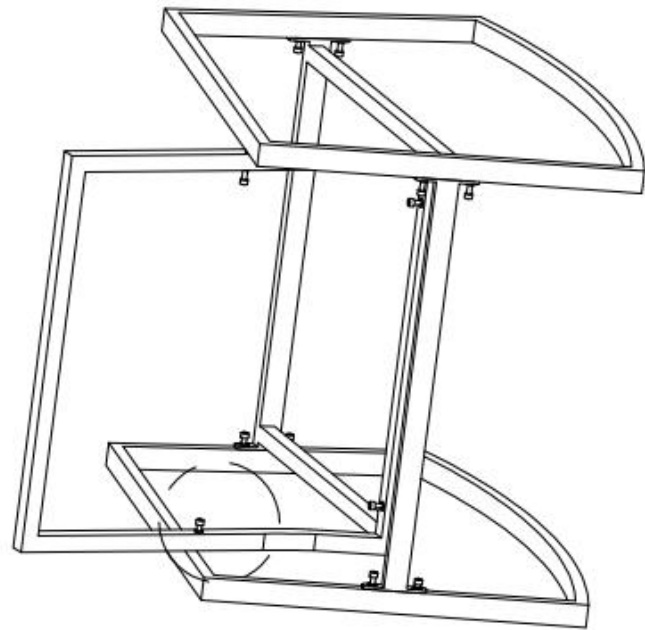

Problems?

We will fix it immediately.

✉ jstianshu@126.com [24/7]

As a valued customer, your satisfaction is our #1 priority!

Happy?

Please leave us a review on Amazon!

Y-B02/Y-G02 Rocking Chair

Item no.	Reference Image	Description	Qty
A		Right Arm Rest	1
B		Left Arm Rest	1
C		Seat Base	1
D		Seat Back	1
E		M6x35 Hex Socket Head Screw	10
F		Flat Washer	10
G		S4 Allen Key	1

Y-B02/Y-G02 Rocking Chair

STEP 1

Do Not Tighten The Screws Completely.

Z-B02/Y-G02 Rocking Chair

STEP 2

Do Not Tighten The Screws Completely.

Y-B02/Y-G02 Rocking Chair

STEP 3

Do Not Tighten The Screws Completely .

Y-B02/Y-G02 Rocking Chair

STEP 4

Do Not Tighten The Ccrews Completely.

Z-B02/Y-G02 Rocking Chair

Item no.	Reference Image	Description	Qty
H		Desktop	1
I		Table Leg	2
J		Rod	1
K		M6x15 Hex Socket Head Screw	4
E		M6x35 Hex Socket Head Screw	4
F		Flat Washer	8
G		S4 Allen Key	1