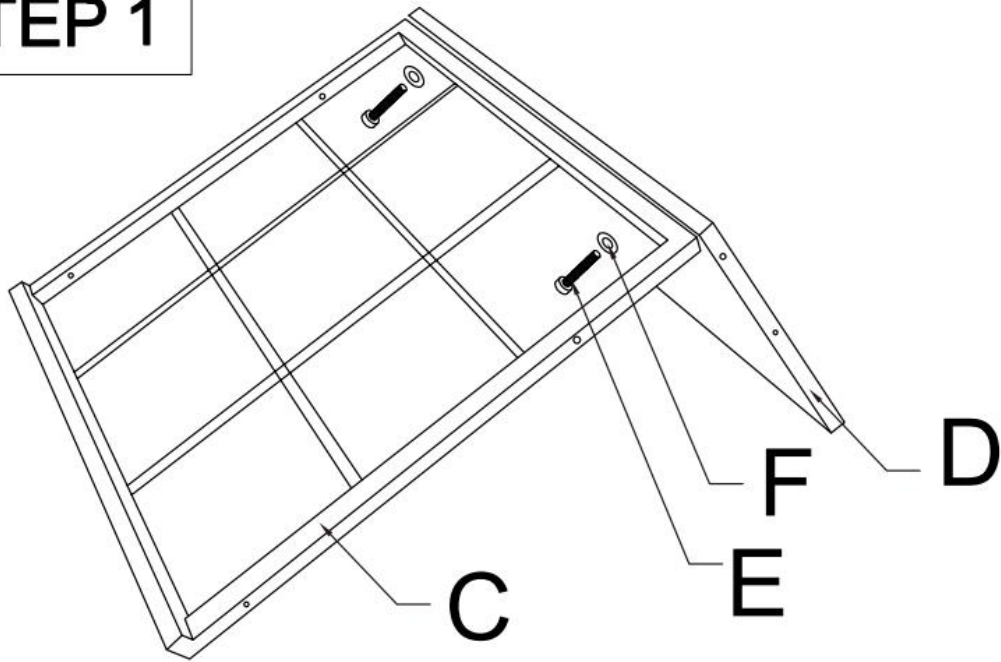

Y-B02/Y-G02 Rocking Chair

STEP 1

Do Not Tighten The Screws Completely.