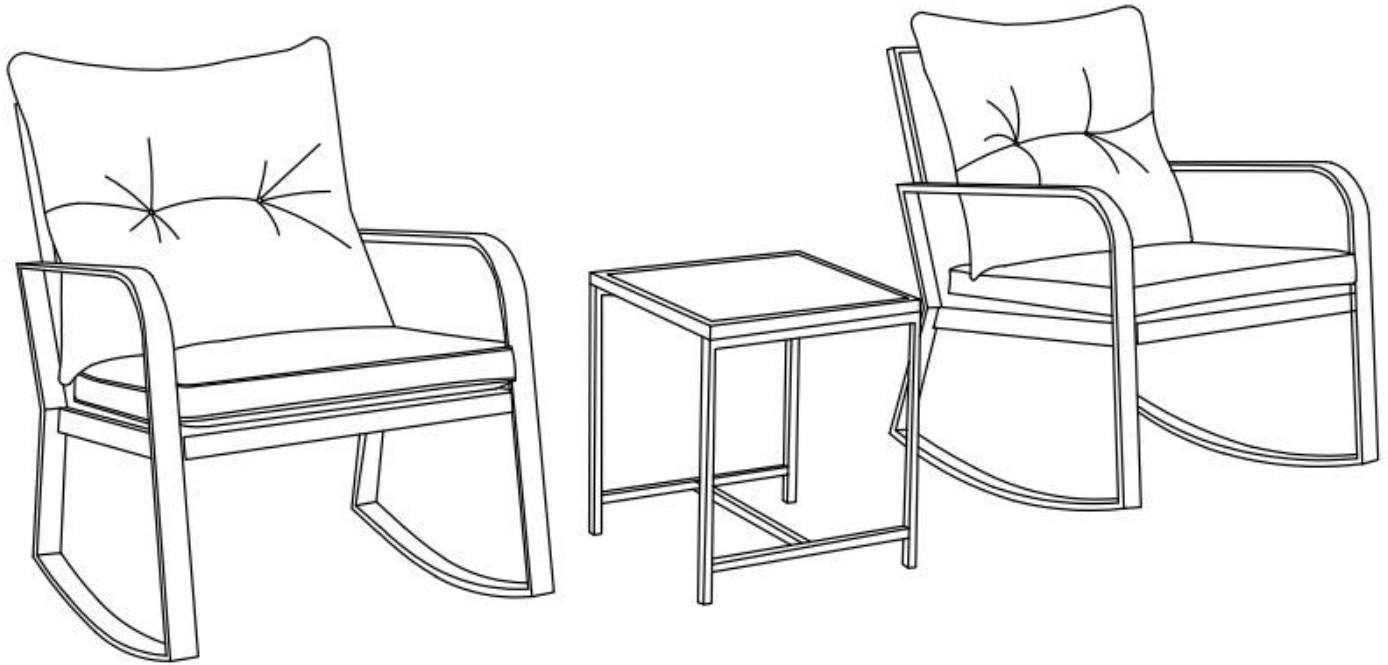

Y-B02/Y-G02 3-Piece BistroSet

Thank You for Choosing !

Our goal is to provide high quality outdoor furniture with outstanding customer service-all at an affordable price.

Please let us know how we are doing!

Problems?

We will fix it immediately.

✉ jstianshu@126.com [24/7]

As a valued customer, your satisfaction is our #1 priority!

Happy?

Please leave us a review on Amazon!

Y-B02/Y-G02 Rocking Chair

Item no.	Reference Image	Description	Qty
A		Right Arm Rest	1
B		Left Arm Rest	1
C		Seat Base	1
D		Seat Back	1
E		M6x35 Hex Socket Head Screw	10
F		Flat Washer	10
G		S4 Allen Key	1