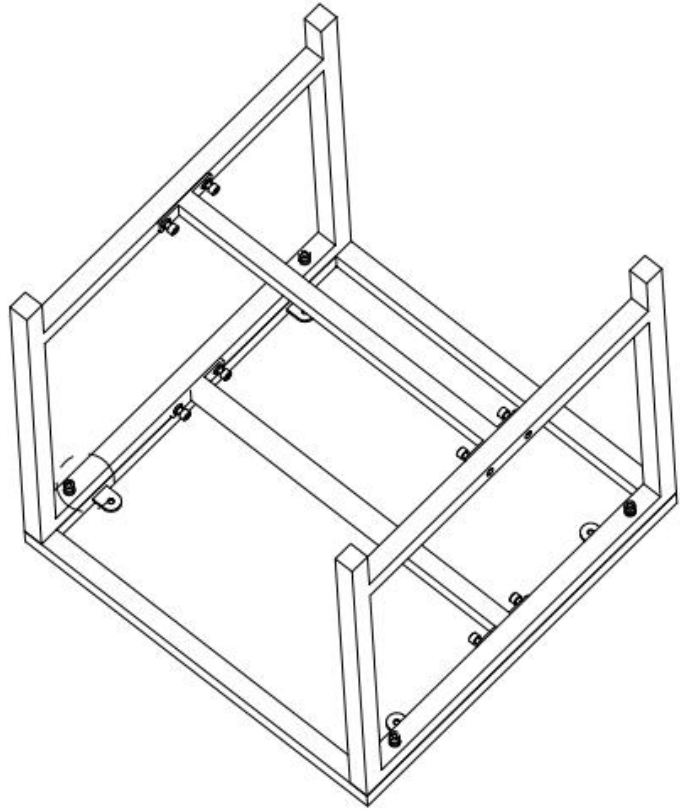

Problems?

We will fix it immediately.

✉ jstianshu@126.com [24/7]

As a valued customer, your satisfaction is our #1 priority!

Happy?

Please leave us a review on Amazon!

Y-B02/Y-G02 Rocking Chair

Item no.	Reference Image	Description	Qty
A		Right Arm Rest	1
B		Left Arm Rest	1
C		Seat Base	1
D		Seat Back	1
E		M6x35 Hex Socket Head Screw	10
F		Flat Washer	10
G		S4 Allen Key	1

Do Not Tighten The Screws Completely .

Y-B02/Y-G02 Rocking Chair

STEP 4

Do Not Tighten The Ccrews Completely.

Z-B02/Y-G02 Rocking Chair

Item no.	Reference Image	Description	Qty
H		Desktop	1
I		Table Leg	2
J		Rod	1
K		M6x15 Hex Socket Head Screw	4
E		M6x35 Hex Socket Head Screw	4
F		Flat Washer	8
G		S4 Allen Key	1

Y-B02/Y-G02 Rocking Chair

STEP 1

Do Not Tighten The Screws Completely!

Y-B02/Y-G02 Table

STEP 2

Do Not Tighten The Screws Completely!

Z-B02/Y-G02 Table

STEP 3

Do Not Tighten The Screws Completely.

Y-B02/Y-G02 Table

STEP 4