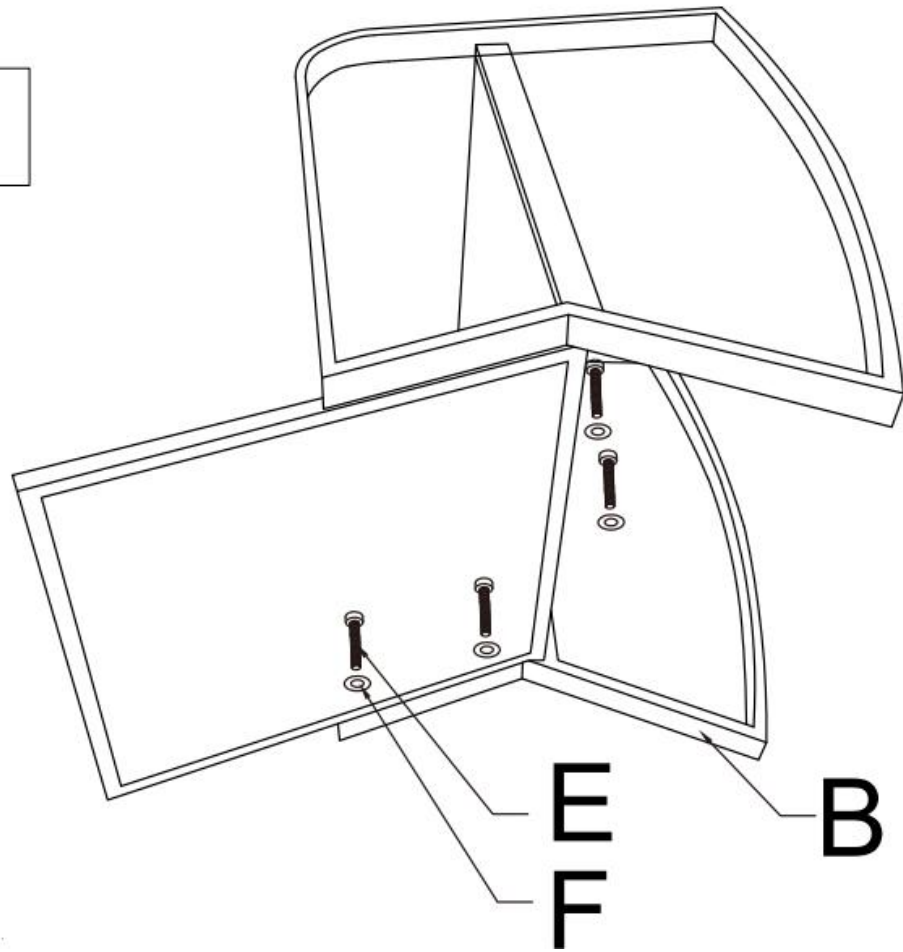

Problems?

We will fix it immediately.

✉ jstianshu@126.com [24/7]

As a valued customer, your satisfaction is our #1 priority!

Happy?

Please leave us a review on Amazon!

Y-B02/Y-G02 Rocking Chair

Item no.	Reference Image	Description	Qty
A		Right Arm Rest	1
B		Left Arm Rest	1
C		Seat Base	1
D		Seat Back	1
E		M6x35 Hex Socket Head Screw	10
F		Flat Washer	10
G		S4 Allen Key	1

Y-B02/Y-G02 Rocking Chair

STEP 1

Do Not Tighten The Screws Completely.

Z-B02/Y-G02 Rocking Chair

STEP 2

Do Not Tighten The Screws Completely.

Y-B02/Y-G02 Rocking Chair

STEP 3

Do Not Tighten The Screws Completely .

Y-B02/Y-G02 Rocking Chair

STEP 4

Do Not Tighten The Ccrews Completely.

Z-B02/Y-G02 Rocking Chair

Item no.	Reference Image	Description	Qty
H		Desktop	1
I		Table Leg	2
J		Rod	1
K		M6x15 Hex Socket Head Screw	4
E		M6x35 Hex Socket Head Screw	4
F		Flat Washer	8
G		S4 Allen Key	1