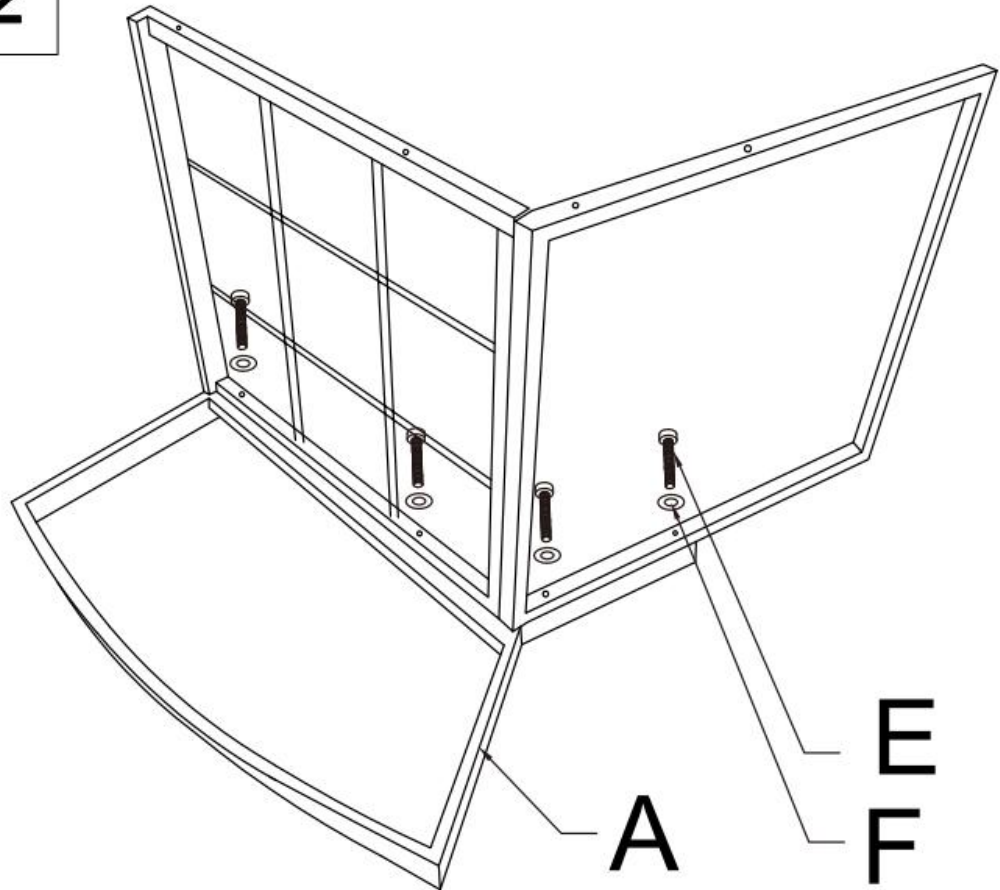

Problems?

We will fix it immediately.

✉ jstianshu@126.com [24/7]

As a valued customer, your satisfaction is our #1 priority!

Happy?

Please leave us a review on Amazon!

Y-B02/Y-G02 Rocking Chair

Item no.	Reference Image	Description	Qty
A		Right Arm Rest	1
B		Left Arm Rest	1
C		Seat Base	1
D		Seat Back	1
E		M6x35 Hex Socket Head Screw	10
F		Flat Washer	10
G		S4 Allen Key	1

Y-B02/Y-G02 Rocking Chair

STEP 1

Do Not Tighten The Screws Completely.

Z-B02/Y-G02 Rocking Chair

STEP 2

Do Not Tighten The Screws Completely.

Y-B02/Y-G02 Rocking Chair

STEP 3

Do Not Tighten The Screws Completely .

Y-B02/Y-G02 Rocking Chair

STEP 4

Do Not Tighten The Ccrews Completely.

Z-B02/Y-G02 Rocking Chair

Item no.	Reference Image	Description	Qty
H		Desktop	1
I		Table Leg	2
J		Rod	1
K		M6x15 Hex Socket Head Screw	4
E		M6x35 Hex Socket Head Screw	4
F		Flat Washer	8
G		S4 Allen Key	1