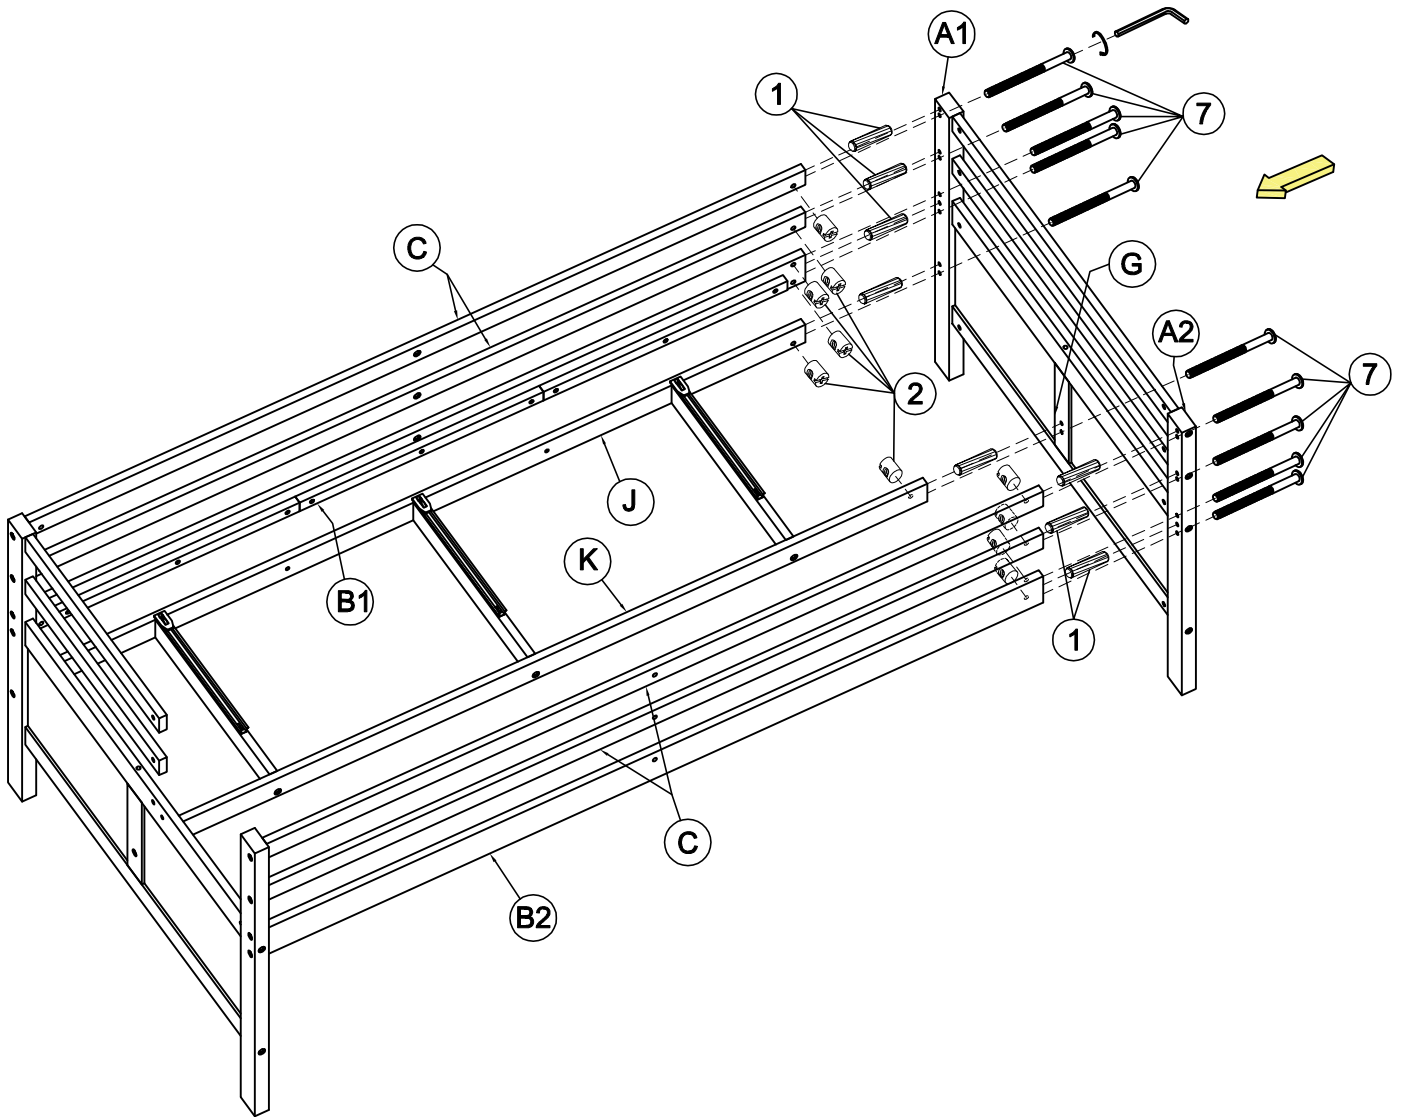

Wood dowel
Ø8 * 30 - 8pcs

STEP 7

Hex - Head bolts
Ø1/4" * 70 - 10pcs

Horizontal - Hold bolts
Ø1/4" - 10pcs

Wood dowel
Ø8 * 30 - 8pcs

STEP 8

9

Hex - Head bolts
Ø1/4" * 25 - 13pcs

10

Canopy head through
Ø1/4" - 9pcs

STEP 9

6

Hexagonal bolts catch wood
Ø1/4" * 50 - 4pcs

1

Wood dowel
Ø6 * 30 - 8pcs

STEP 10