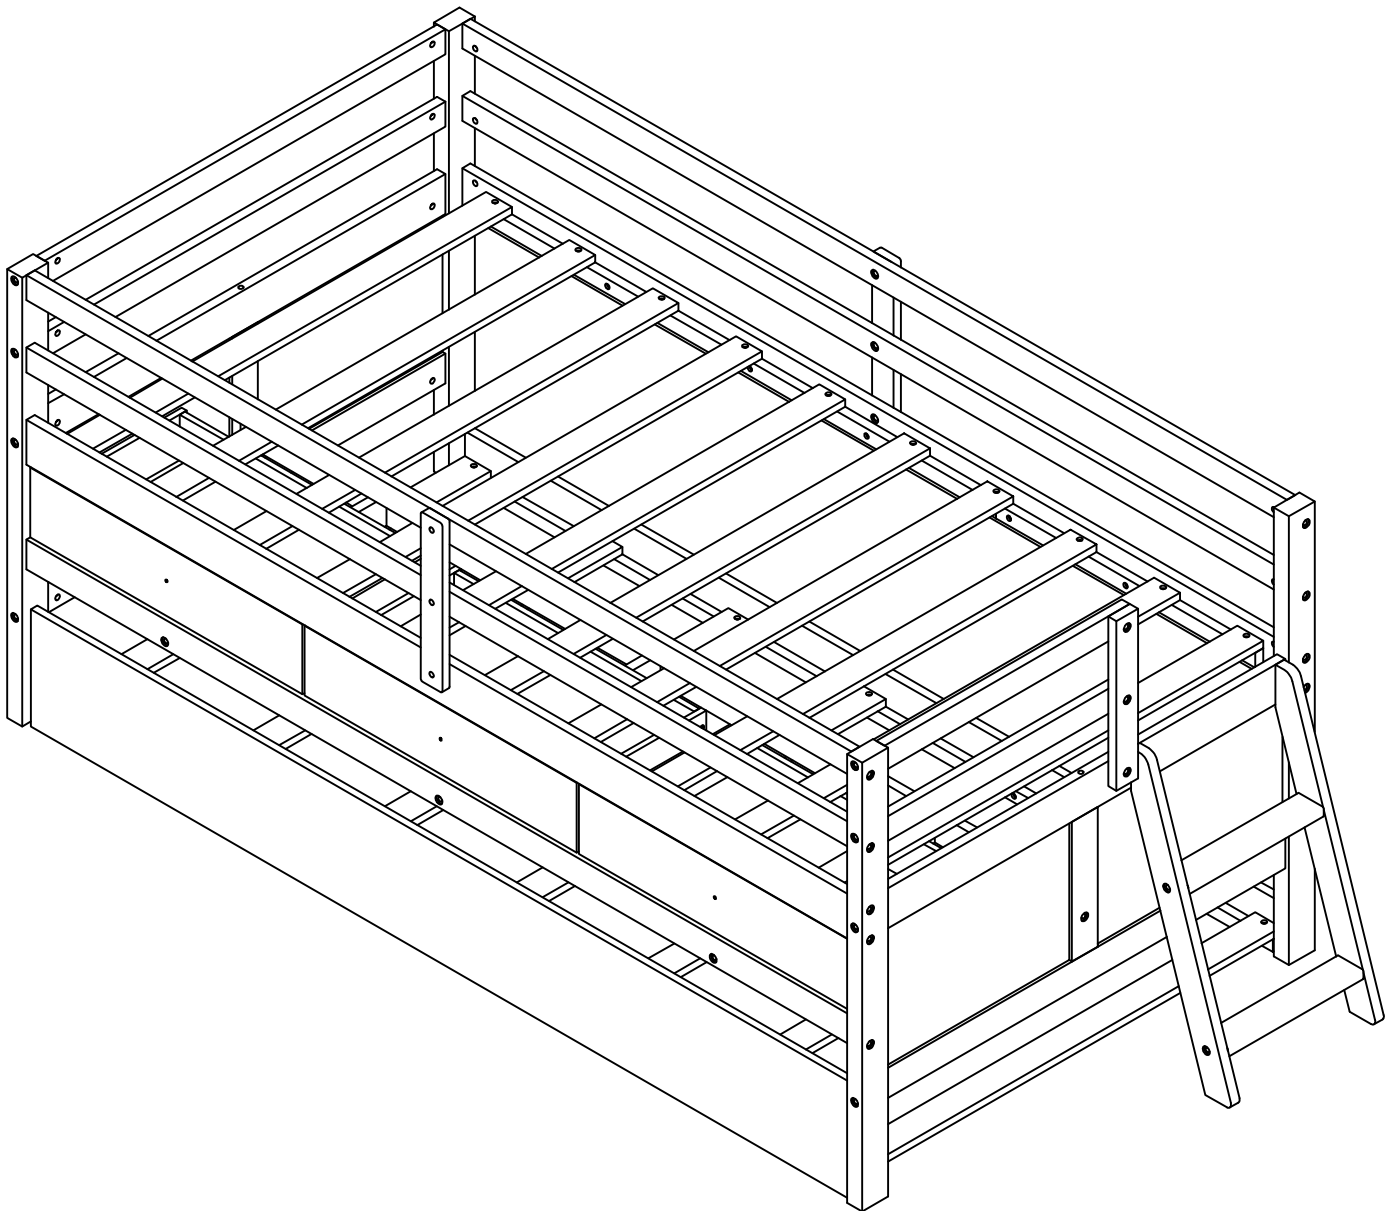

ASSEMBLY INSTRUCTIONS

ITEM CODE: WF312991

DETAIL VIEW

BOX : WF312991

<p>A1</p>  <p>Front Leg - Left - (1pc)</p>	<p>A2</p>  <p>Back Leg - Left - (1pc)</p>	<p>A3</p>  <p>Back Leg - Right - (1pc)</p>	<p>A4</p>  <p>Front Leg - Right - (1pc)</p>
<p>B1</p>  <p>Side Rail - Front - (1pc)</p>	<p>B2</p>  <p>Side Rail - Back - (1pc)</p>	<p>C</p>  <p>Guardrail - (4pcs)</p>	<p>D1</p>  <p>Horizontal Rail - (1pc)</p>
<p>D2</p>  <p>Horizontal Rail - (1pc)</p>	<p>E</p>  <p>Horizontal Rail - (2pcs)</p>	<p>F1</p>  <p>Horizontal Rail - (2pc)</p>	<p>F2</p>  <p>Horizontal Rail - (2pcs)</p>
<p>G</p>  <p>Vertical Rail - (2pcs)</p>	<p>H</p>  <p>Support Rail - (2pcs)</p>	<p>I</p>  <p>Support Rail - (1pc)</p>	<p>J</p>  <p>Front Rail - (1pc)</p>

BOX : WF312991

<p>K</p>  <p>Back Rail - (1pc)</p>	<p>L</p>  <p>Support slide - (3pcs)</p>	<p>M1</p>  <p>Stairs vertical - left - (1pc)</p>	<p>M2</p>  <p>Stairs vertical - right - (1pc)</p>
<p>N</p>  <p>Stairs bar - (2pcs)</p>	<p>O</p>  <p>Side panel - (4pcs)</p>	<p>P</p>  <p>Support drawer - (2pcs)</p>	<p>Q</p>  <p>Front drawers - (3pcs)</p>
<p>R</p>  <p>Side drawers - (6pcs)</p>	<p>T</p>  <p>Back drawers - (3pcs)</p>	<p>X</p>  <p>Bottom Drawers - (3pcs)</p>	<p>Y</p>  <p>Front Trundle - (1pc)</p>
<p>W</p>  <p>Back Trundle - (1pc)</p>	<p>S</p>  <p>Slats - (17pcs)</p>		