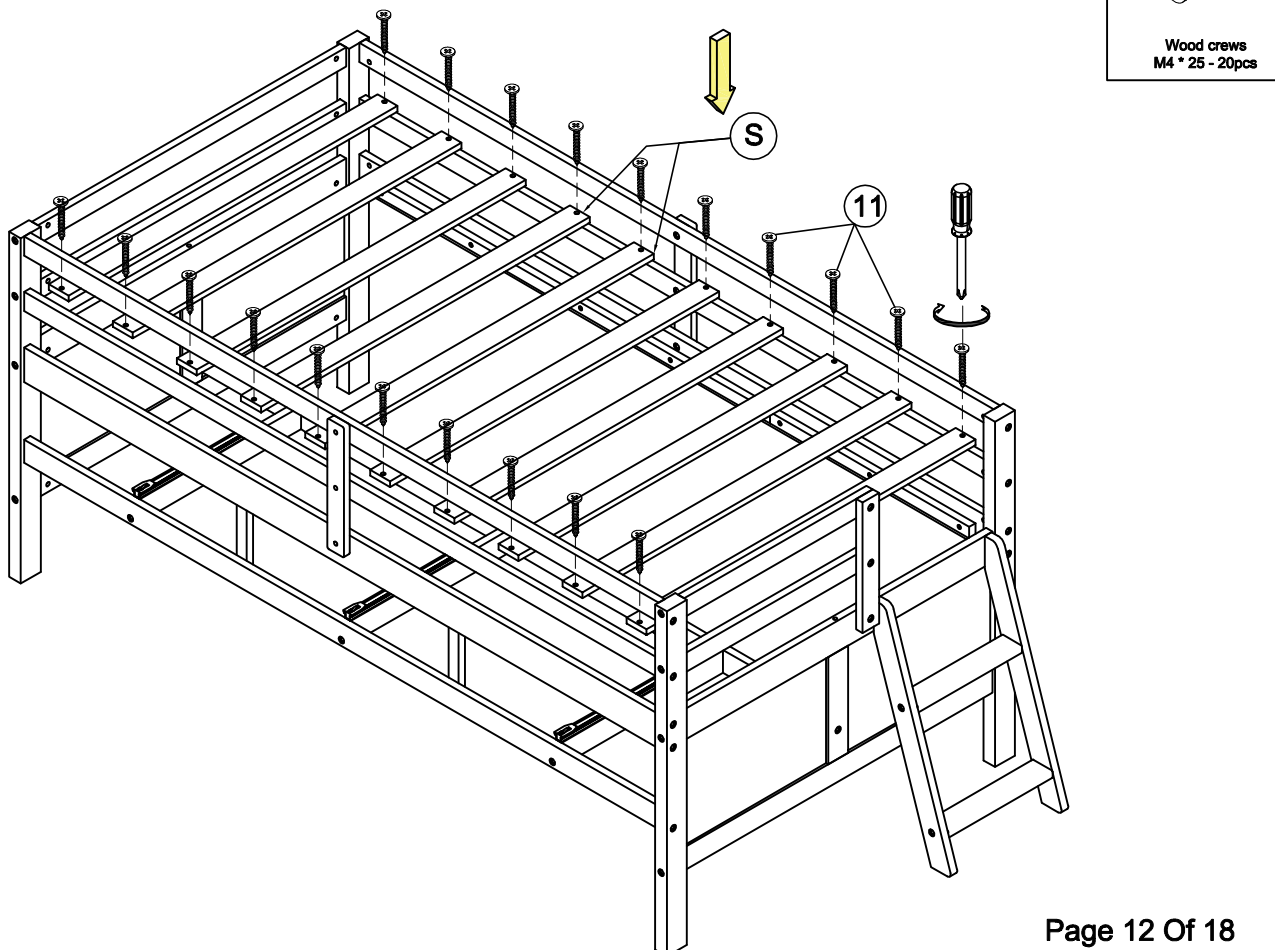

10

Canopy head through
Ø1/4" - 9pcs

STEP 9

6

Hexagonal bolts catch wood
Ø1/4" * 50 - 4pcs

1

Wood dowel
Ø6 * 30 - 8pcs

STEP 10

STEP 11

STEP 12

11

Wood crews
M4 * 25 - 12pcs

X3

STEP 13

X3

STEP 14