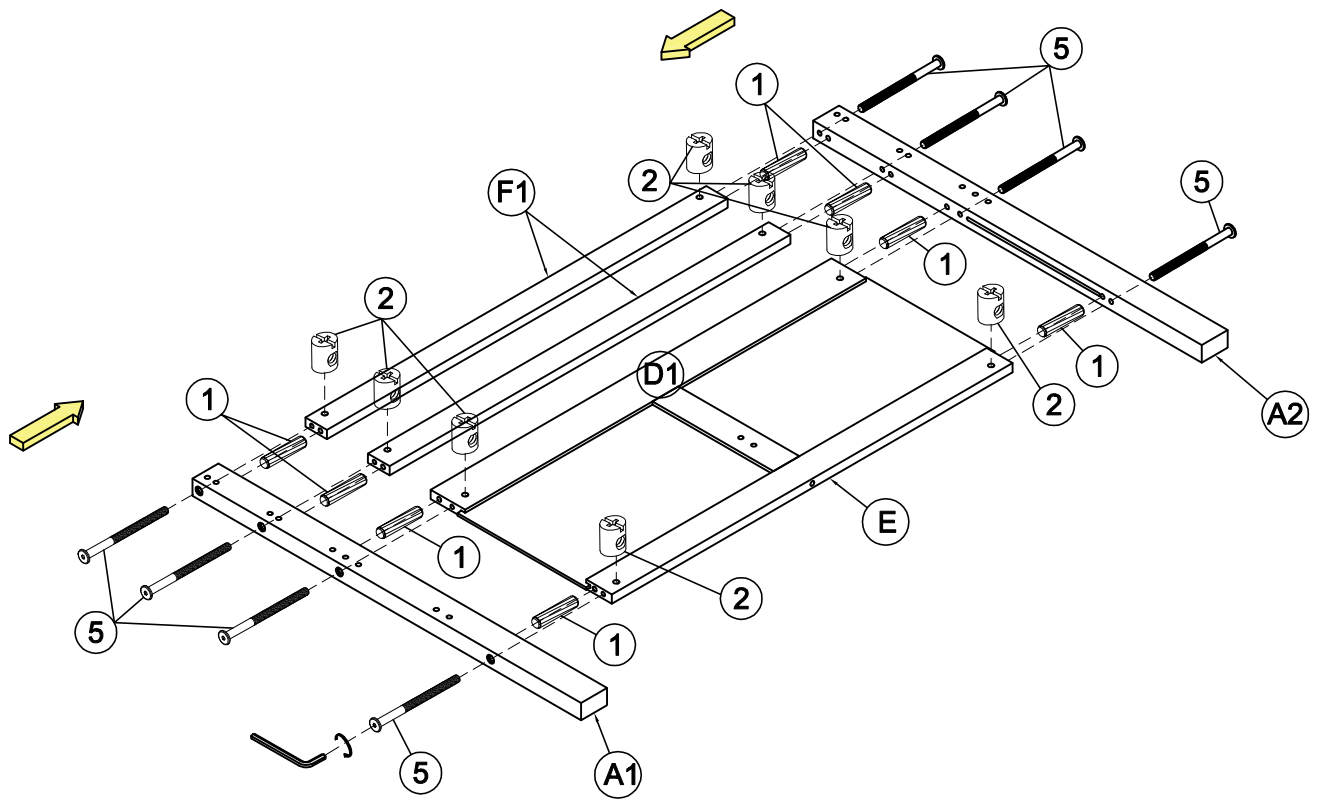

ASSEMBLY INSTRUCTIONS

ITEM CODE: WF312991

DETAIL VIEW

BOX : WF312991

<p>A1</p>  <p>Front Leg - Left - (1pc)</p>	<p>A2</p>  <p>Back Leg - Left - (1pc)</p>	<p>A3</p>  <p>Back Leg - Right - (1pc)</p>	<p>A4</p>  <p>Front Leg - Right - (1pc)</p>
<p>B1</p>  <p>Side Rail - Front - (1pc)</p>	<p>B2</p>  <p>Side Rail - Back - (1pc)</p>	<p>C</p>  <p>Guardrail - (4pcs)</p>	<p>D1</p>  <p>Horizontal Rail - (1pc)</p>
<p>D2</p>  <p>Horizontal Rail - (1pc)</p>	<p>E</p>  <p>Horizontal Rail - (2pcs)</p>	<p>F1</p>  <p>Horizontal Rail - (2pc)</p>	<p>F2</p>  <p>Horizontal Rail - (2pcs)</p>
<p>G</p>  <p>Vertical Rail - (2pcs)</p>	<p>H</p>  <p>Support Rail - (2pcs)</p>	<p>I</p>  <p>Support Rail - (1pc)</p>	<p>J</p>  <p>Front Rail - (1pc)</p>

Assembly Tools Required (Not Included)

STEP 1

Hexagonal bolts catch wood
Ø1/4" * 100 - 1pcs

Hexagonal bolts catch wood
Ø1/4" * 80 - 1pcs

STEP 2

Hexagonal bolts catch wood
Ø1/4" * 100 - 1pcs

Hexagonal bolts catch wood
Ø1/4" * 80 - 1pcs

STEP 3

<p>5</p>  <p>Hex - Head bolts Ø1/4" * 110 - 8pcs</p>	<p>2</p>  <p>Horizontal - Hold bolts Ø1/4" - 8pcs</p>	<p>1</p>  <p>Wood dowel Ø8 * 30 - 8pcs</p>
---	---	--

STEP 4

<p>5</p>  <p>Hex - Head bolts Ø1/4" * 110 - 6pcs</p>	<p>2</p>  <p>Horizontal - Hold bolts Ø1/4" - 6pcs</p>	<p>1</p>  <p>Wood dowel Ø8 * 30 - 6pcs</p>
---	---	--