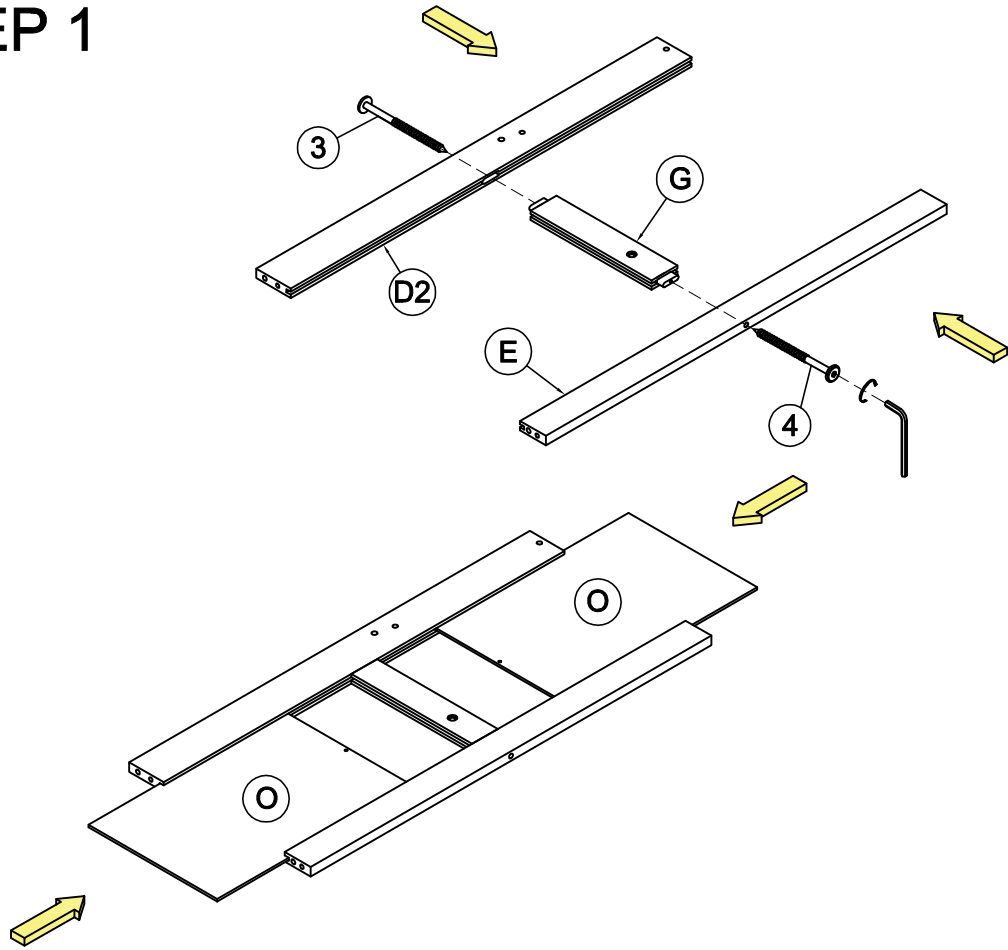

STEP 1

Hexagonal bolts catch wood
Ø1/4" * 100 - 1pcs

Hexagonal bolts catch wood
Ø1/4" * 80 - 1pcs