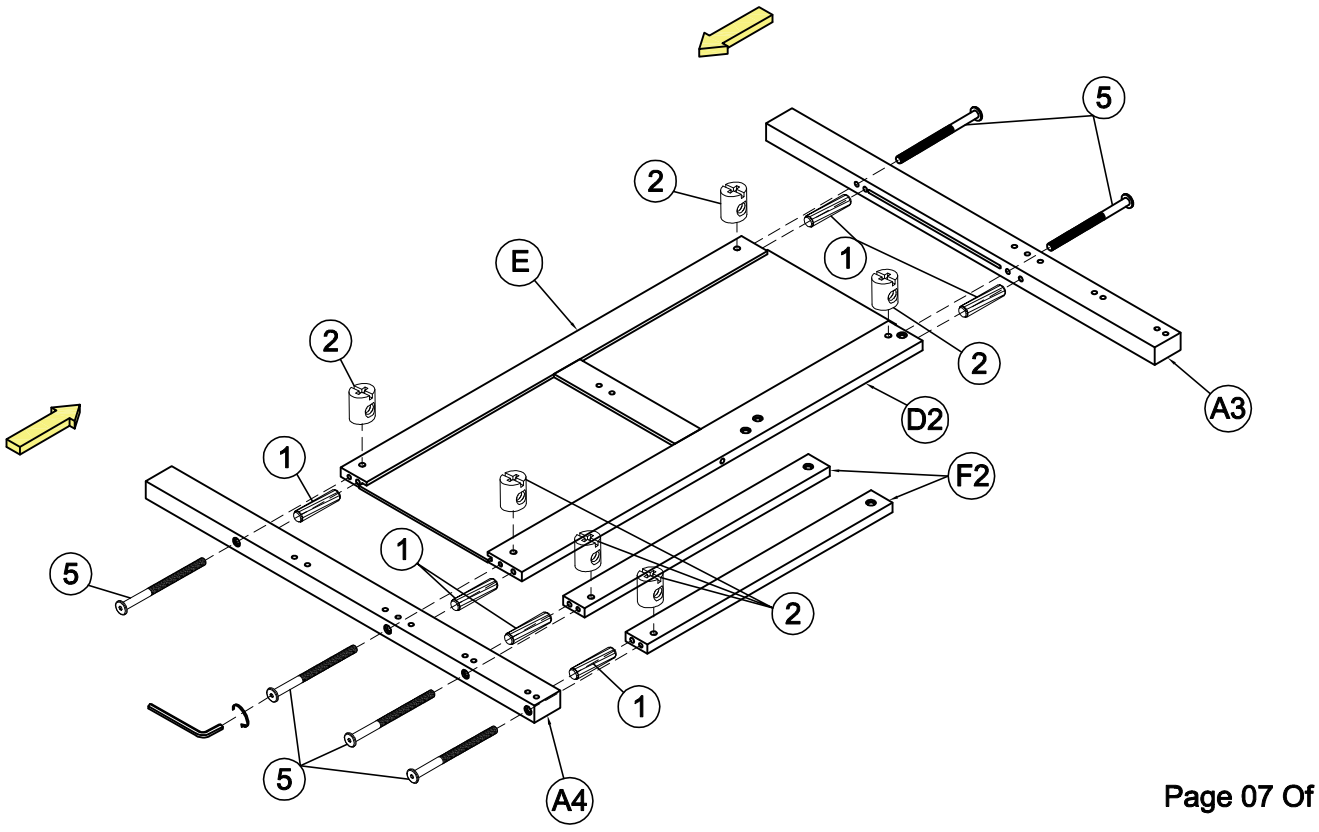

STEP 4

5 Hex - Head bolts Ø1/4" * 110 - 6pcs	2 Horizontal - Hold bolts Ø1/4" - 6pcs	1 Wood dowel Ø8 * 30 - 6pcs