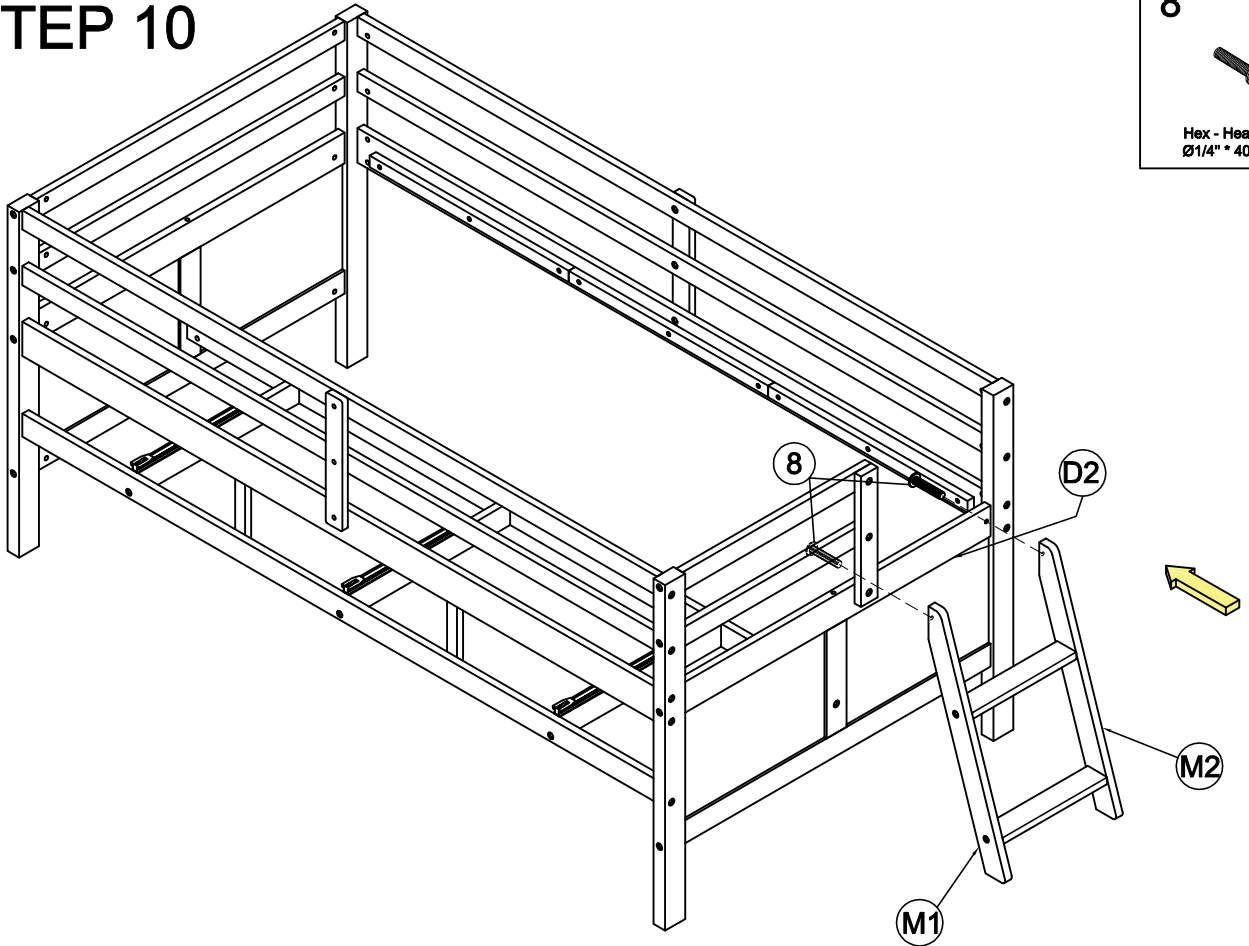

10

Canopy head through
Ø1/4" - 9pcs

STEP 9

6

Hexagonal bolts catch wood
Ø1/4" * 50 - 4pcs

1

Wood dowel
Ø6 * 30 - 8pcs

STEP 10