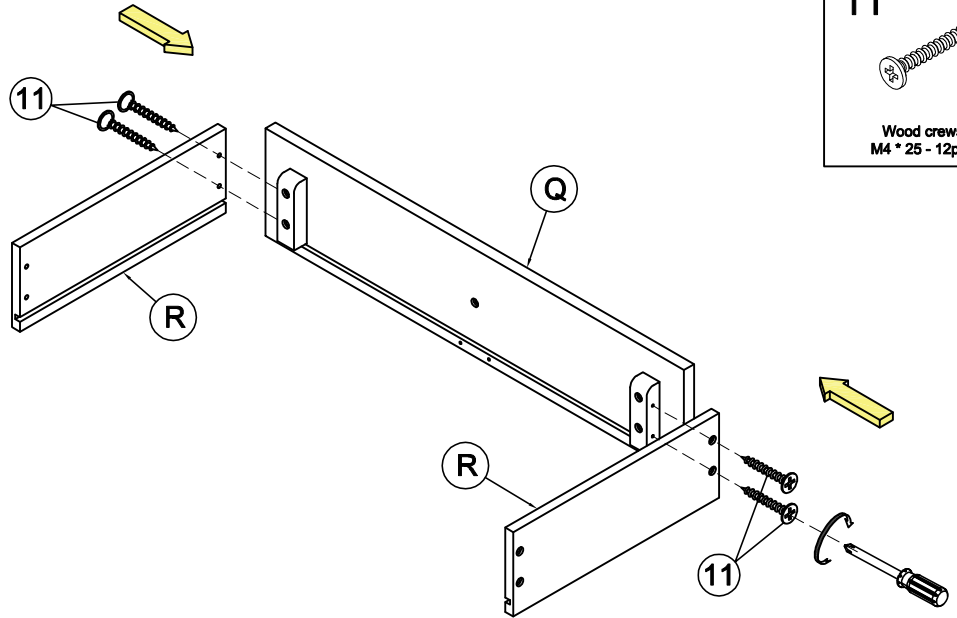

STEP 12

11

Wood crews
M4 * 25 - 12pcs

X3