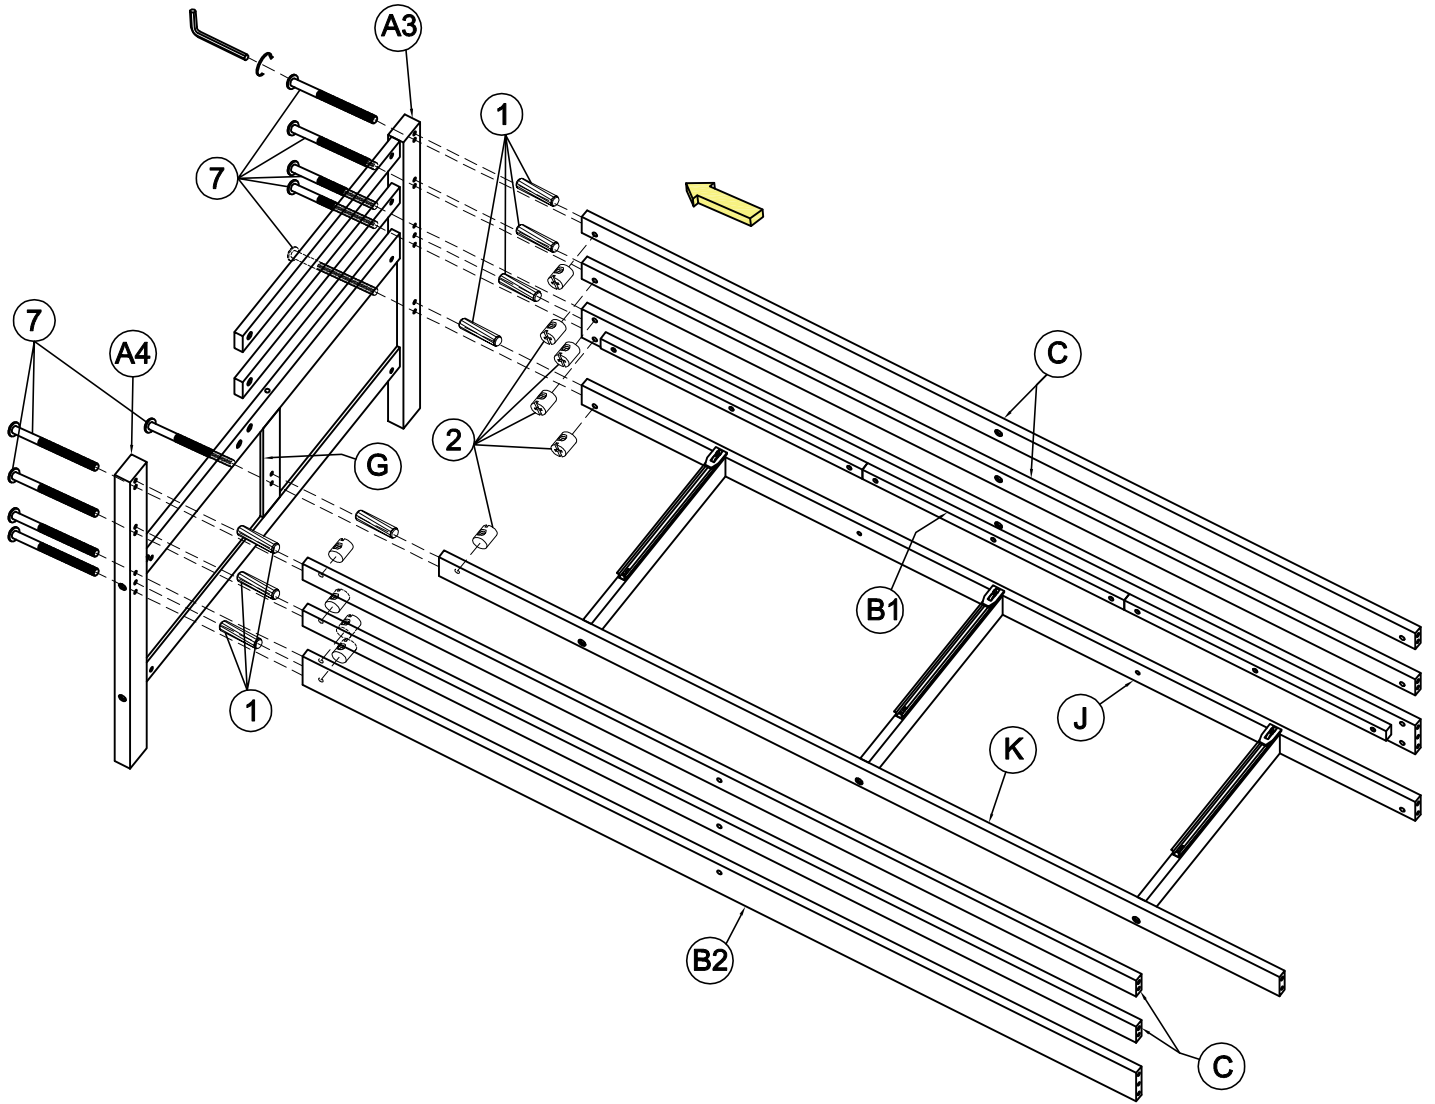

ASSEMBLY INSTRUCTIONS

ITEM CODE: WF312991

DETAIL VIEW

BOX : WF312991

<p>A1</p>  <p>Front Leg - Left - (1pc)</p>	<p>A2</p>  <p>Back Leg - Left - (1pc)</p>	<p>A3</p>  <p>Back Leg - Right - (1pc)</p>	<p>A4</p>  <p>Front Leg - Right - (1pc)</p>
<p>B1</p>  <p>Side Rail - Front - (1pc)</p>	<p>B2</p>  <p>Side Rail - Back - (1pc)</p>	<p>C</p>  <p>Guardrail - (4pcs)</p>	<p>D1</p>  <p>Horizontal Rail - (1pc)</p>
<p>D2</p>  <p>Horizontal Rail - (1pc)</p>	<p>E</p>  <p>Horizontal Rail - (2pcs)</p>	<p>F1</p>  <p>Horizontal Rail - (2pc)</p>	<p>F2</p>  <p>Horizontal Rail - (2pcs)</p>
<p>G</p>  <p>Vertical Rail - (2pcs)</p>	<p>H</p>  <p>Support Rail - (2pcs)</p>	<p>I</p>  <p>Support Rail - (1pc)</p>	<p>J</p>  <p>Front Rail - (1pc)</p>

STEP 5

6

Hexagonal bolts catch wood
Ø1/4" * 50 - 6pcs

1

Wood dowel
Ø8 * 30 - 6pcs

STEP 6

Hex - Head bolts
Ø1/4" * 70 - 10pcs

Horizontal - Hold bolts
Ø1/4" - 10pcs

Wood dowel
Ø8 * 30 - 8pcs

STEP 7

Hex - Head bolts
Ø1/4" * 70 - 10pcs

Horizontal - Hold bolts
Ø1/4" - 10pcs

Wood dowel
Ø8 * 30 - 8pcs

STEP 8

9

Hex - Head bolts
Ø1/4" * 25 - 13pcs