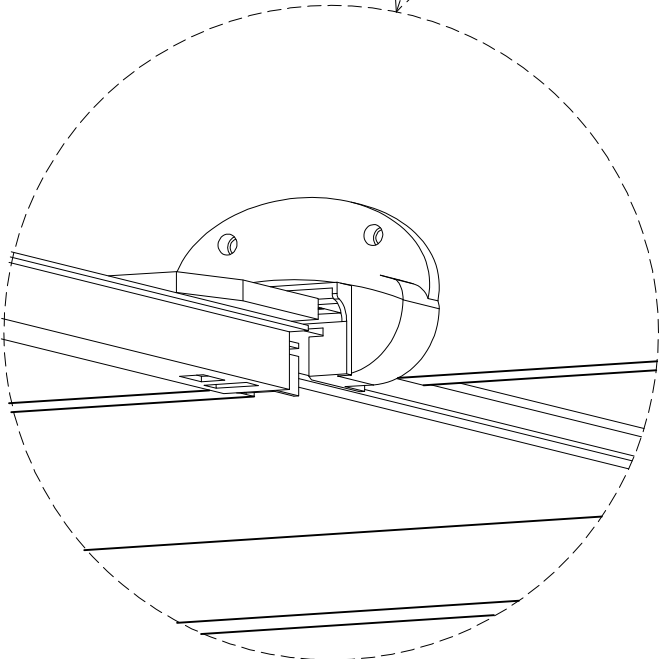

11

Wood crews
M4 * 25 - 12pcs

X3

STEP 15

13

Sliding rail - outside 3pcs

12

Round wood crews
M3.5 * 15 - 12pcs

X3

STEP 16

Handle - 3pcs

Round crews
Ø5/32" * 22 - 3pcs

X3

STEP 17

STEP 18

11

Wood crews
M4 * 25 - 14pcs

STEP 19

12

Round wood crews
M3.5 * 15 - 8pcs

16

L - Bracket - 4pcs

STEP 20

17