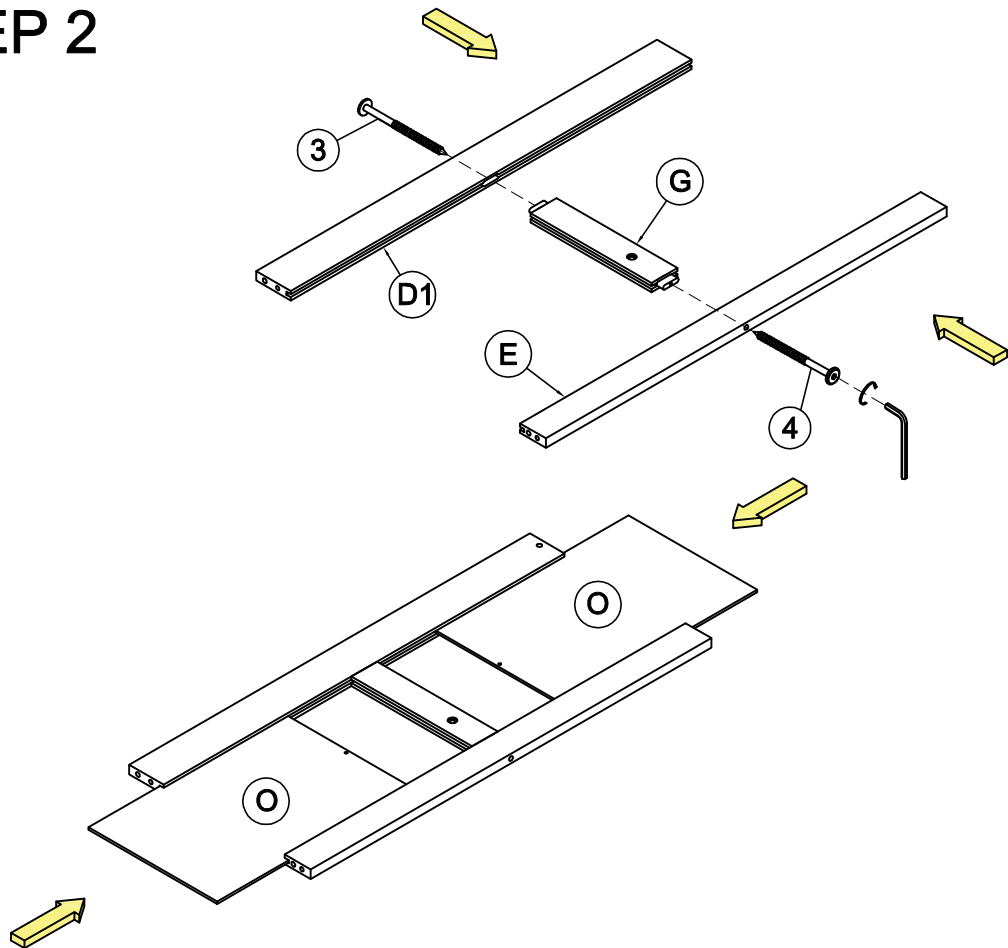

ASSEMBLY INSTRUCTIONS

ITEM CODE: WF312991

DETAIL VIEW

BOX : WF312991

<p>A1</p>  <p>Front Leg - Left - (1pc)</p>	<p>A2</p>  <p>Back Leg - Left - (1pc)</p>	<p>A3</p>  <p>Back Leg - Right - (1pc)</p>	<p>A4</p>  <p>Front Leg - Right - (1pc)</p>
<p>B1</p>  <p>Side Rail - Front - (1pc)</p>	<p>B2</p>  <p>Side Rail - Back - (1pc)</p>	<p>C</p>  <p>Guardrail - (4pcs)</p>	<p>D1</p>  <p>Horizontal Rail - (1pc)</p>
<p>D2</p>  <p>Horizontal Rail - (1pc)</p>	<p>E</p>  <p>Horizontal Rail - (2pcs)</p>	<p>F1</p>  <p>Horizontal Rail - (2pc)</p>	<p>F2</p>  <p>Horizontal Rail - (2pcs)</p>
<p>G</p>  <p>Vertical Rail - (2pcs)</p>	<p>H</p>  <p>Support Rail - (2pcs)</p>	<p>I</p>  <p>Support Rail - (1pc)</p>	<p>J</p>  <p>Front Rail - (1pc)</p>

HARDWARE LIST: WF312991

<p>1</p>  <p>Wood dowel Ø8 * 30 - 44pcs</p>	<p>2</p>  <p>Horizontal - Hold bolts Ø1/4" - 34pcs</p>	<p>3</p>  <p>Hexagonal bolts catch wood Ø1/4" * 100 - 2pcs</p>	<p>4</p>  <p>Hexagonal bolts catch wood Ø1/4" * 80 - 2pcs</p>
<p>5</p>  <p>Hex - Head bolts Ø1/4" * 110 - 14pcs</p>	<p>6</p>  <p>Hexagonal bolts catch wood Ø1/4" * 50 - 10pcs</p>	<p>7</p>  <p>Hex - Head bolts Ø1/4" * 80 - 20pcs</p>	<p>8</p>  <p>Hex - Head bolts Ø1/4" * 40 - 2pcs</p>
<p>9</p>  <p>Hex - Head bolts Ø1/4" * 25 - 13pcs</p>	<p>10</p>  <p>Canopy head though Ø1/4" - 9pcs</p>	<p>11</p>  <p>Wood crews M4 * 25 - 58pcs</p>	<p>12</p>  <p>Round wood crews M3.5 * 15 - 28pcs</p>
<p>13</p>  <p>Sliding rail - outside - 3pcs</p>	<p>14</p> <p>Handle - 3pcs</p>	<p>15</p> <p>Round crews Ø5/32" * 22 - 3pcs</p>	<p>16</p>  <p>L - Bracket - 4pcs</p>
<p>17</p>  <p>Wheel 4pcs</p>	<p>18</p>  <p>Allen key K4 - 2pcs</p>		

Assembly Tools Required (Not Included)

STEP 1

Hexagonal bolts catch wood
Ø1/4" * 100 - 1pcs

Hexagonal bolts catch wood
Ø1/4" * 80 - 1pcs

STEP 2

Hexagonal bolts catch wood
Ø1/4" * 100 - 1pcs

Hexagonal bolts catch wood
Ø1/4" * 80 - 1pcs