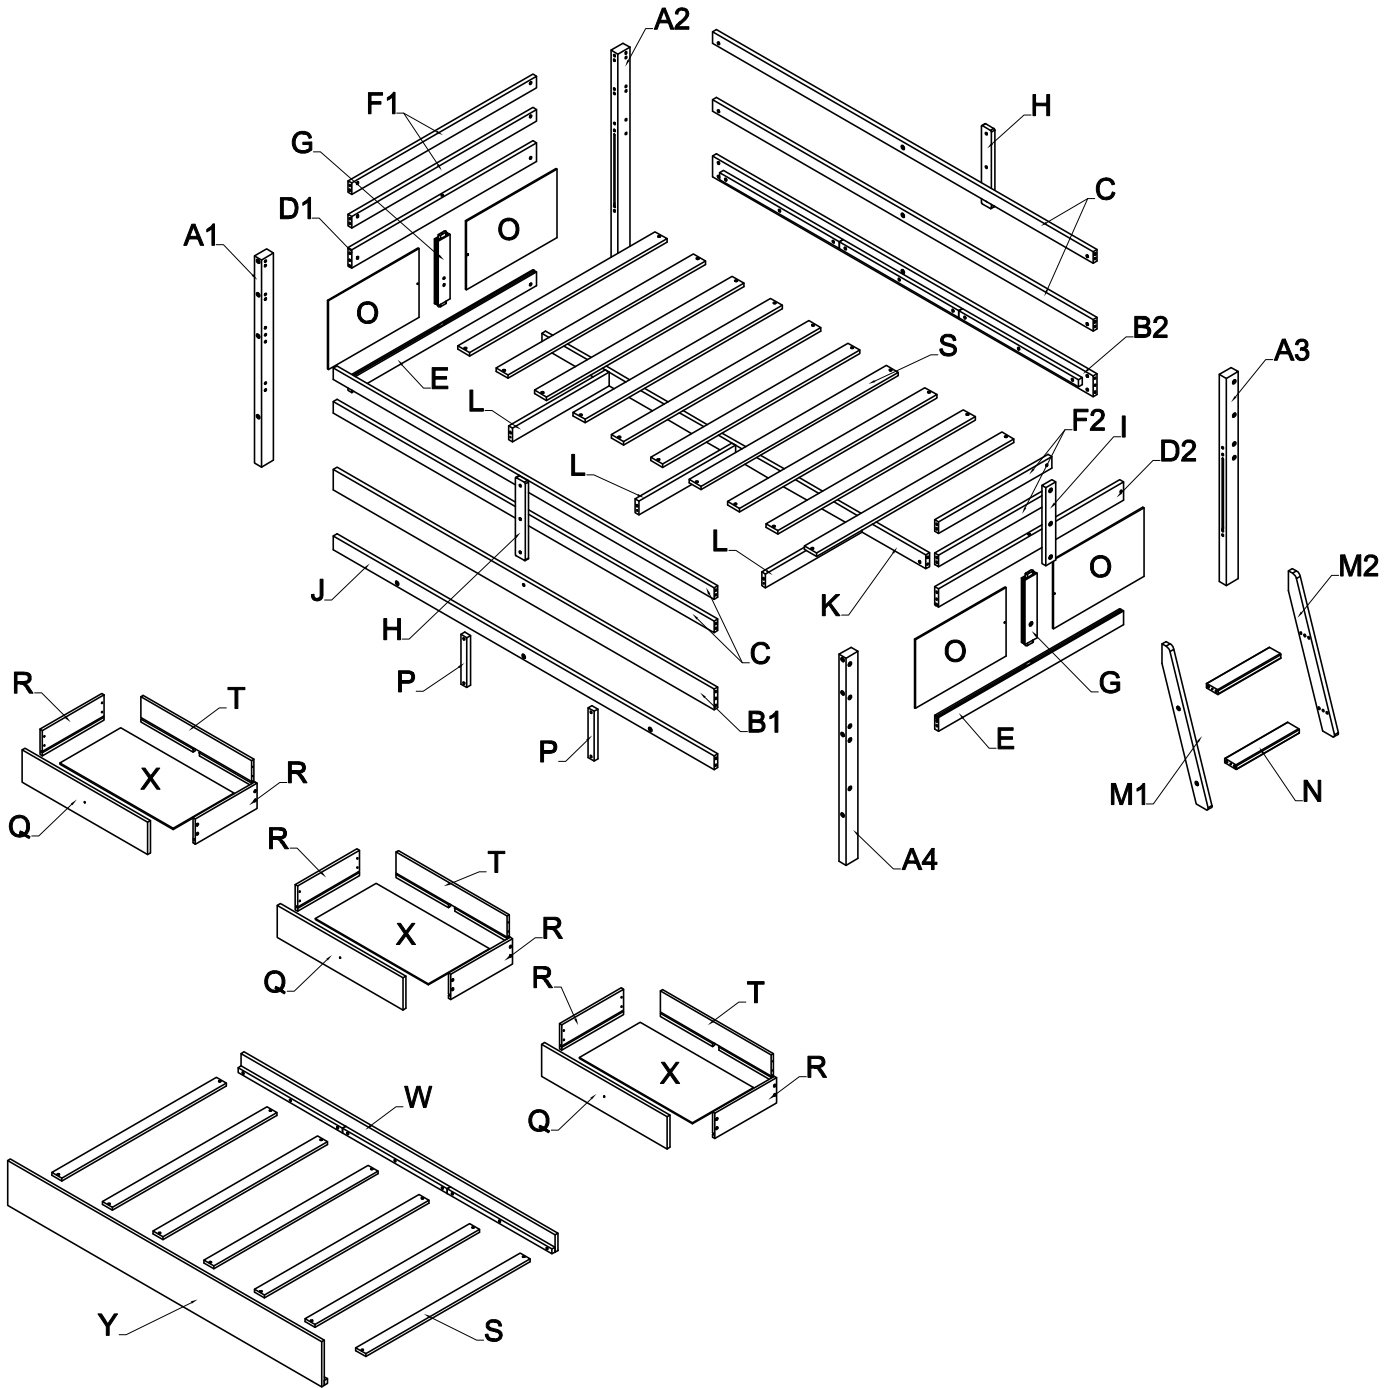

ASSEMBLY INSTRUCTIONS

ITEM CODE: WF312991

DETAIL VIEW

BOX : WF312991

<p>A1</p>  <p>Front Leg - Left - (1pc)</p>	<p>A2</p>  <p>Back Leg - Left - (1pc)</p>	<p>A3</p>  <p>Back Leg - Right - (1pc)</p>	<p>A4</p>  <p>Front Leg - Right - (1pc)</p>
<p>B1</p>  <p>Side Rail - Front - (1pc)</p>	<p>B2</p>  <p>Side Rail - Back - (1pc)</p>	<p>C</p>  <p>Guardrail - (4pcs)</p>	<p>D1</p>  <p>Horizontal Rail - (1pc)</p>
<p>D2</p>  <p>Horizontal Rail - (1pc)</p>	<p>E</p>  <p>Horizontal Rail - (2pcs)</p>	<p>F1</p>  <p>Horizontal Rail - (2pc)</p>	<p>F2</p>  <p>Horizontal Rail - (2pcs)</p>
<p>G</p>  <p>Vertical Rail - (2pcs)</p>	<p>H</p>  <p>Support Rail - (2pcs)</p>	<p>I</p>  <p>Support Rail - (1pc)</p>	<p>J</p>  <p>Front Rail - (1pc)</p>

BOX : WF312991

<p>K</p>  <p>Back Rail - (1pc)</p>	<p>L</p>  <p>Support slide - (3pcs)</p>	<p>M1</p>  <p>Stairs vertical - left - (1pc)</p>	<p>M2</p>  <p>Stairs vertical - right - (1pc)</p>
<p>N</p>  <p>Stairs bar - (2pcs)</p>	<p>O</p>  <p>Side panel - (4pcs)</p>	<p>P</p>  <p>Support drawer - (2pcs)</p>	<p>Q</p>  <p>Front drawers - (3pcs)</p>
<p>R</p>  <p>Side drawers - (6pcs)</p>	<p>T</p>  <p>Back drawers - (3pcs)</p>	<p>X</p>  <p>Bottom Drawers - (3pcs)</p>	<p>Y</p>  <p>Front Trundle - (1pc)</p>
<p>W</p>  <p>Back Trundle - (1pc)</p>	<p>S</p>  <p>Slats - (17pcs)</p>		