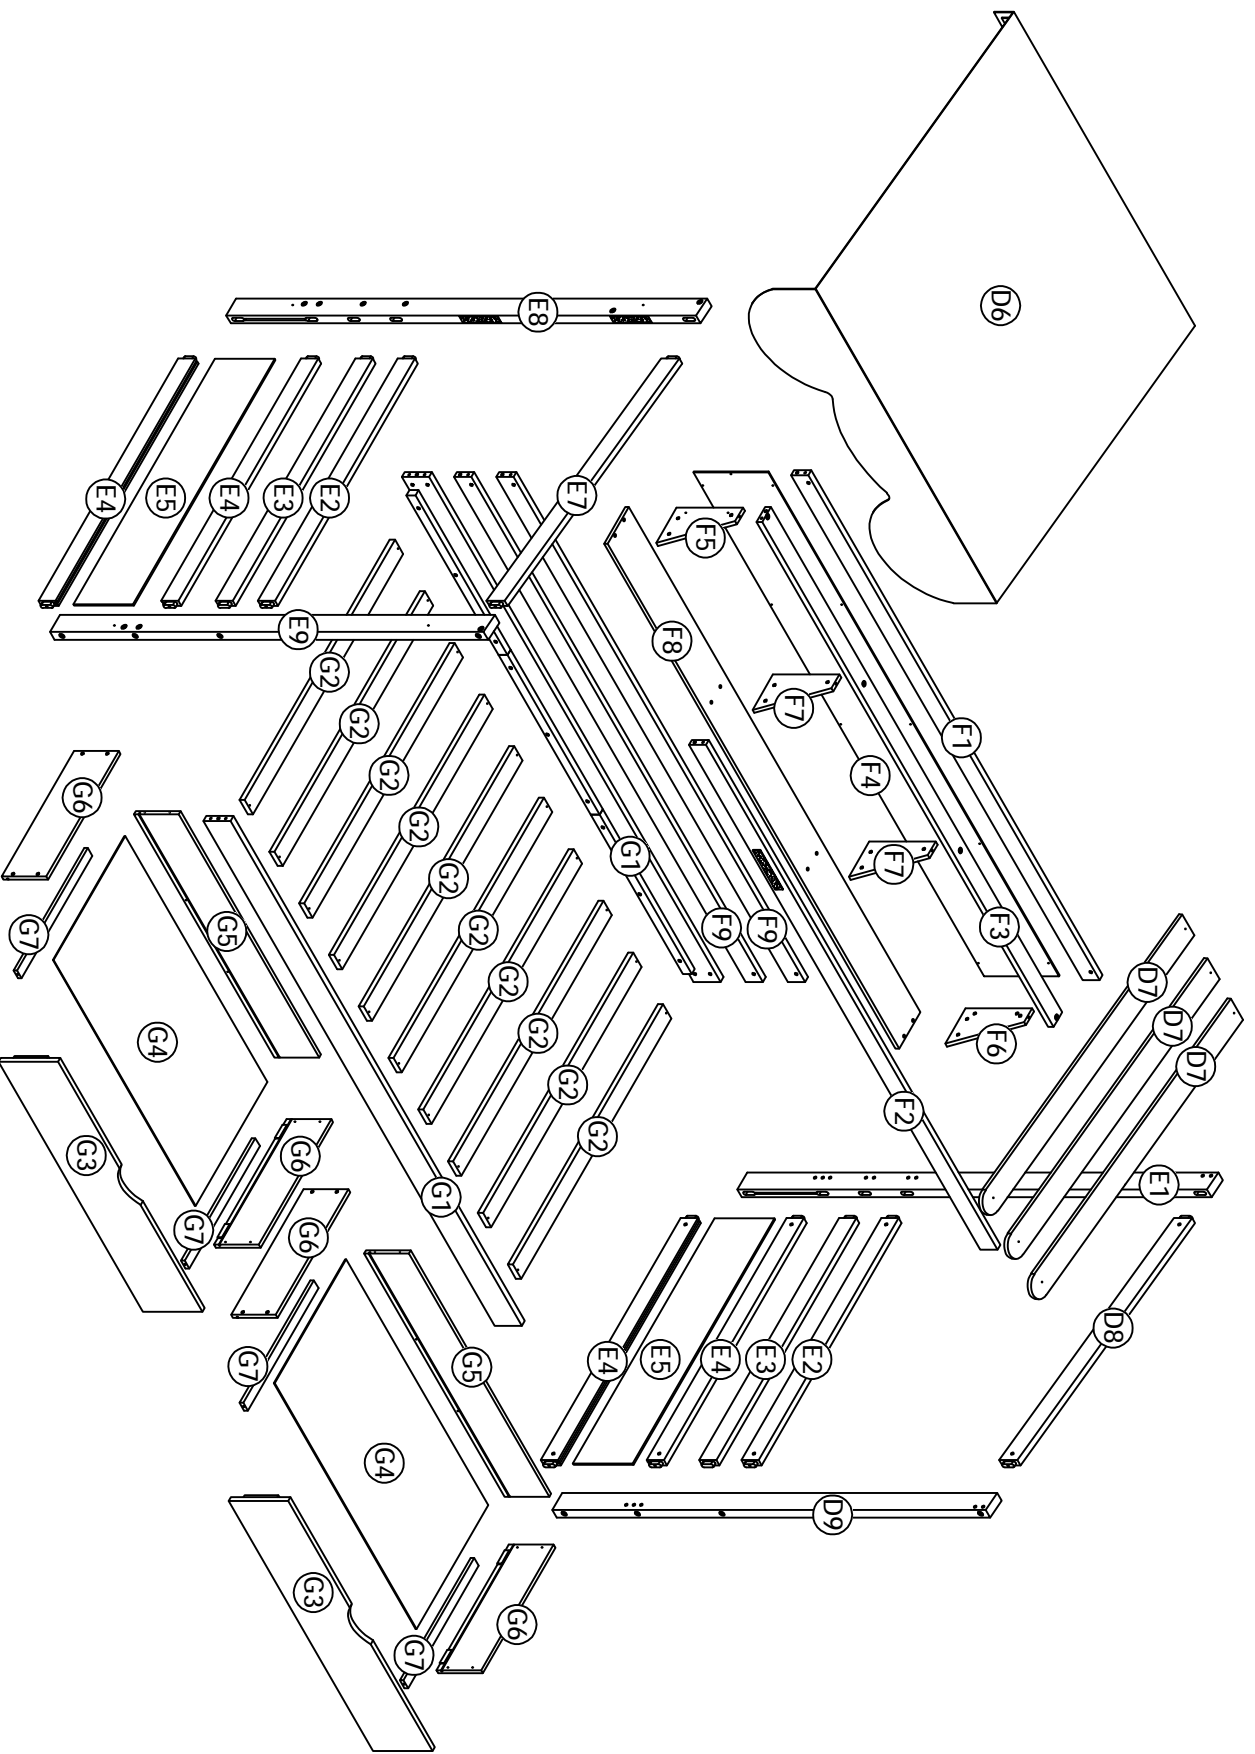

ASSEMBLY INSTRUCTION

SKU CODE: WF322144-WF322145

ASSEMBLY INSTRUCTION

ASSEMBLY INSTRUCTION

Part List & Hardware List (Box 1-WF322144)

| | | |
|---|---|--|
| <p>A1</p>  <p>WoodBar-1pc</p> | <p>A2</p>  <p>Panel-2pcs</p> | <p>A3</p>  <p>WoodBar-1pc</p> |
| <p>A4</p>  <p>Panel-1pc</p> | <p>A5</p>  <p>WoodBar-1pc</p> | <p>A6</p>  <p>Panel-1pc</p> |
| <p>A8</p>  <p>WoodBar-1pc</p> | <p>A9</p>  <p>WoodBar-1pc</p> | <p>B2</p>  <p>WoodBar-1pc</p> |
| <p>B3</p>  <p>WoodBar-1pc</p> | <p>B4</p>  <p>WoodBar-1pc</p> | <p>B5</p>  <p>WoodBar-1pc</p> |
| <p>B6</p>  <p>WoodBar-1pc</p> | <p>B8</p>  <p>Panel-1pc</p> | <p>B9</p>  <p>Panel-1pc</p> |
| <p>C2</p>  <p>Panel-1pc</p> | <p>C4</p>  <p>Panel-1pc</p> | <p>C7</p>  <p>Panel-1pc</p> |
| <p>C8</p>  <p>Panel-1pc</p> | <p>D1</p>  <p>Panel-3pcs</p> | <p>D2</p>  <p>Panel-1pc</p> |
| <p>D4</p>  <p>Curtain-1pc</p> | <p>D5</p>  <p>Curtain hooks-1pc</p> | <p>D6</p>  <p>Roofing fabric-1pc</p> |

Part List & Hardware List (Box 1-WF322144)

| | | |
|--|--|--|
| D7  WoodBar-3pcs | D8  WoodBar-1pc | E2  WoodBar-2pcs |
| E3  WoodBar-2pcs | E4  WoodBar-4pcs | E5  Panel-2pcs |
| E7  WoodBar-1pc | E8  WoodBar-1pc | E9  WoodBar-1pc |
| F4  Panel-1pc | G2  Slats-10pcs | G4  Panel-2pcs |