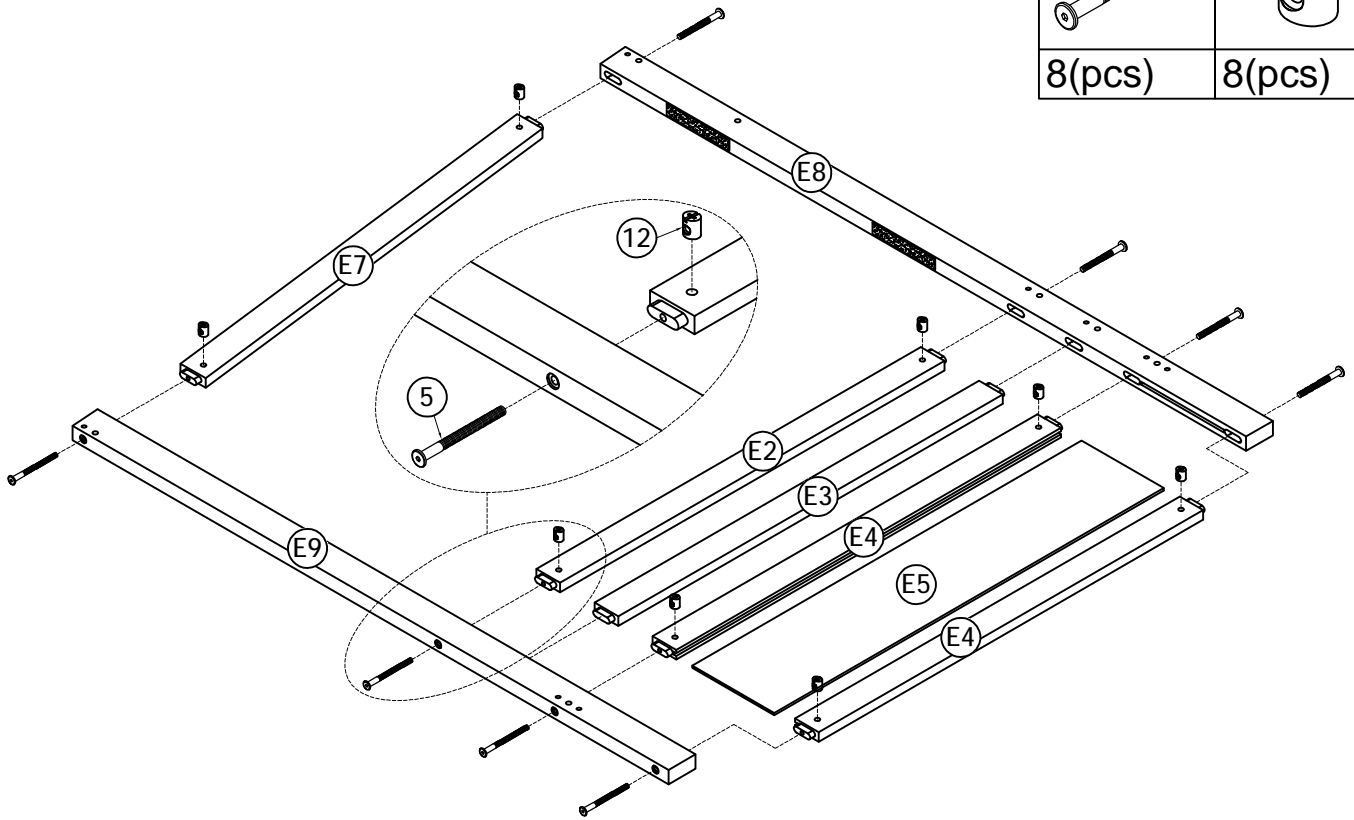

Hardware List (Box 1- WF322144)

| | | |
|---|--|---|
| <p>1</p>  <p>Ø1/4" x 50mm Hex-Head bolts 8pcs</p> | <p>2</p>  <p>Ø1/4" x 60mm Hex-Head bolts 18pcs</p> | <p>3</p>  <p>Ø1/4" x 70 mm Hex-Head bolts 18pcs</p> |
| <p>4</p>  <p>Ø1/4" x 90 mm Hex-Head bolts 11pcs</p> | <p>5</p>  <p>Ø1/4" x 100 mm Hex-Head bolts 19pcs</p> | <p>6</p>  <p>Ø6 x 30 mm Wood dowel 4pcs</p> |
| <p>7</p>  <p>Ø8 x 30 mm Wood dowel 20pcs</p> | <p>8</p>  <p>Ø10 x 40 mm Wood dowel 14pcs</p> | <p>9</p>  <p>L-Bracket 1*12*25 8pcs</p> |
| <p>10</p>  <p>L-Bracket 8pcs</p> | <p>11</p>  <p>Screws 1/4" x 40mm 4pcs</p> | <p>12</p>  <p>Ø1/4" x 13 mm Horizontal-Hole bolts 74pcs</p> |
| <p>13</p>  <p>Allen Key 1pc</p> | <p>14</p>  <p>Stop wood 3pcs</p> | <p>15</p>  <p>32mm Wheels 8pcs</p> |
| <p>16</p>  <p>M3.5 x 12mm Wood Screws 56pcs</p> | <p>17</p>  <p>M4 x 30mm Wood Screws 58pcs</p> | <p>18</p>  <p>M4 x 20 mm Wood Screws 18pcs</p> |

**Assembly Tools Required
(Not Included)**

STEP1: Following below illustration.

| | |
|---|---|
| 5 | 12 |
|  |  |
| 8(pcs) | 8(pcs) |

STEP2: Following below illustration.

| | |
|---|---|
| 5 | 12 |
|  |  |
| 8(pcs) | 8(pcs) |

STEP3: Following below illustration.

| | | |
|--|---|---|
| 8 | 3 | 12 |
|  |  |  |
| 14(pcs) | 18(pcs) | 18(pcs) |

STEP4: Following below illustration.

| | | |
|--|---|---|
| 1 | 2 | 12 |
|  |  |  |
| 8(pcs) | 4(pcs) | 12(pcs) |