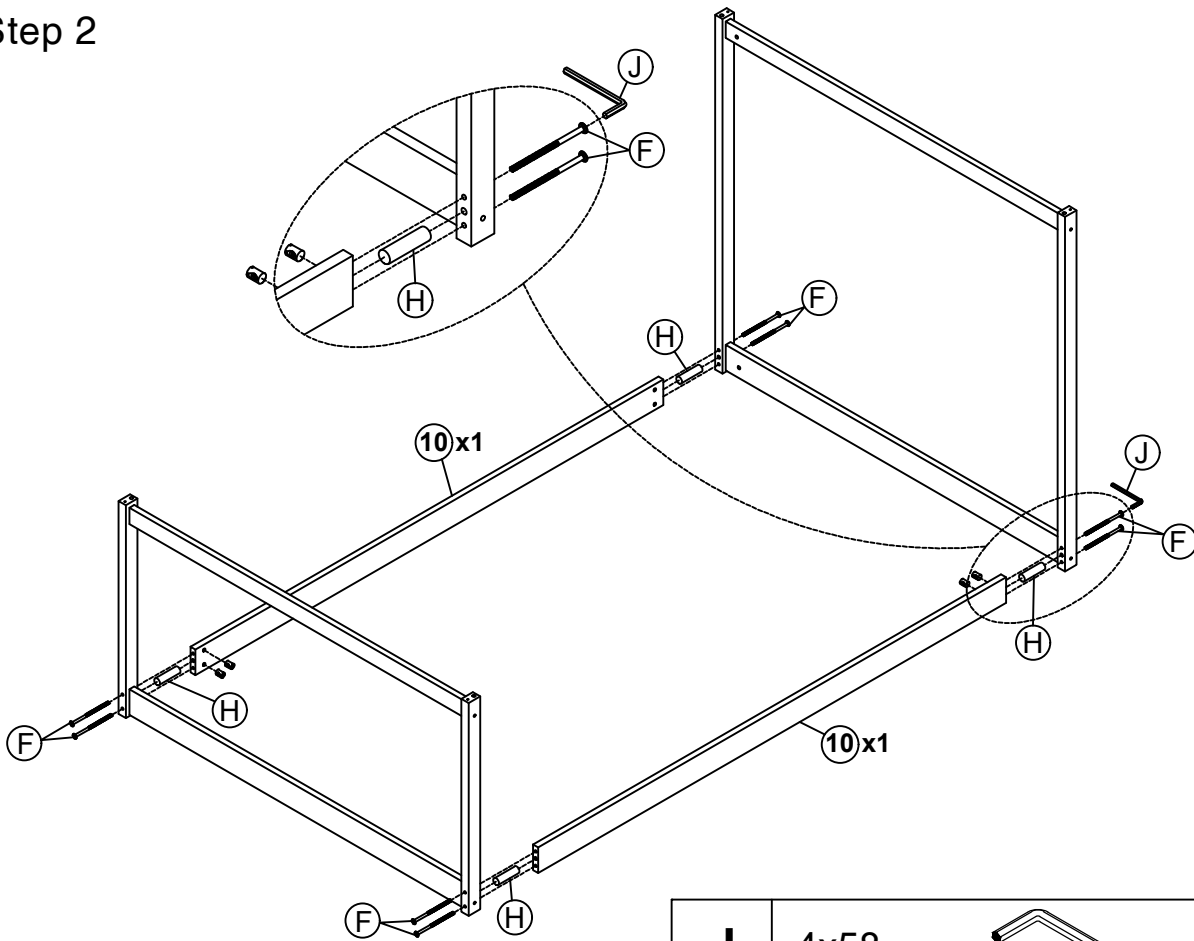

ASSEMBLY INSTRUCTIONS

TWIN BED

WF199745

ASSEMBLY INSTRUCTIONS

PARTS LIST WF199745

1		1pc	6		2pcs
2		1pc	7		1pc
3		1pc	8		2pcs
4		1pc	9		2pcs
5		2pcs	10		2pcs

HARDWARE LIST WF199745

C	6.5x90		2PCS	F	1/4x90		8PCS
D	6.5x80		2PCS	L	1/4x75		8PCS
E	6.5x60		4PCS	H	Ø10x40		18PCS
				J	4x58		1PC

ASSEMBLY INSTRUCTIONS

Step 1

J	4x58		1PC
H	Ø10x40		8PCS

L	1/4x75		8PCS
----------	--------	---	------

Step 2

H	Ø10x40		4PCS
----------	--------	---	------

J	4x58		1PC
F	1/4x90		8PCS

ASSEMBLY INSTRUCTIONS

Step 3

J	4x58		1PC
C	6.5x90		2PCS

H	Ø10x40		2PCS
----------	--------	--	------

Step 4

J	4x58		1PC
E	6.5x60		4PCS
D	6.5x80		2PCS
H	Ø10x40		4PCS