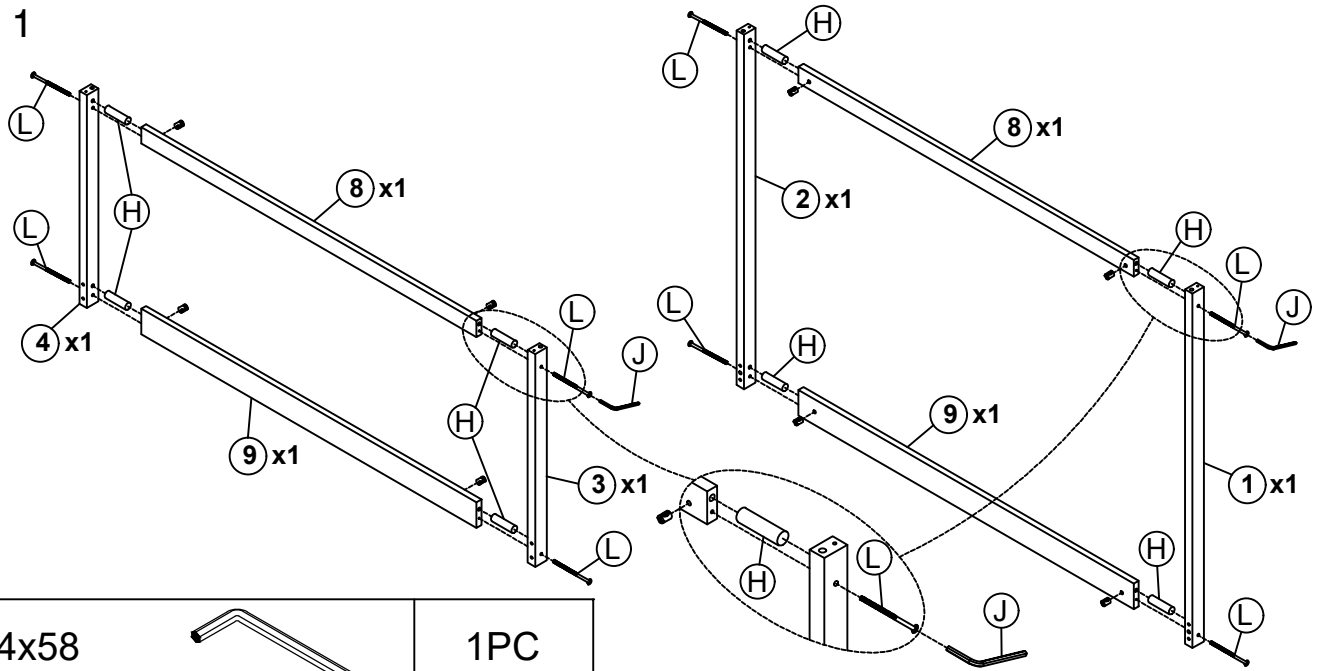

ASSEMBLY INSTRUCTIONS

TWIN BED

WF199745

ASSEMBLY INSTRUCTIONS

PARTS LIST WF199745

1		1pc	6		2pcs
2		1pc	7		1pc
3		1pc	8		2pcs
4		1pc	9		2pcs
5		2pcs	10		2pcs

HARDWARE LIST WF199745

C	6.5x90		2PCS	F	1/4x90		8PCS
D	6.5x80		2PCS	L	1/4x75		8PCS
E	6.5x60		4PCS	H	Ø10x40		18PCS
				J	4x58		1PC

ASSEMBLY INSTRUCTIONS

Step 1

J	4x58		1PC
H	Ø10x40		8PCS

L	1/4x75		8PCS
----------	--------	---	------

Step 2

H	Ø10x40		4PCS
----------	--------	---	------

J	4x58		1PC
F	1/4x90		8PCS

ASSEMBLY INSTRUCTIONS

Step 3

J	4x58		1PC
C	6.5x90		2PCS

H	Ø10x40		2PCS
----------	--------	--	------

Step 4

J	4x58		1PC
E	6.5x60		4PCS
D	6.5x80		2PCS
H	Ø10x40		4PCS