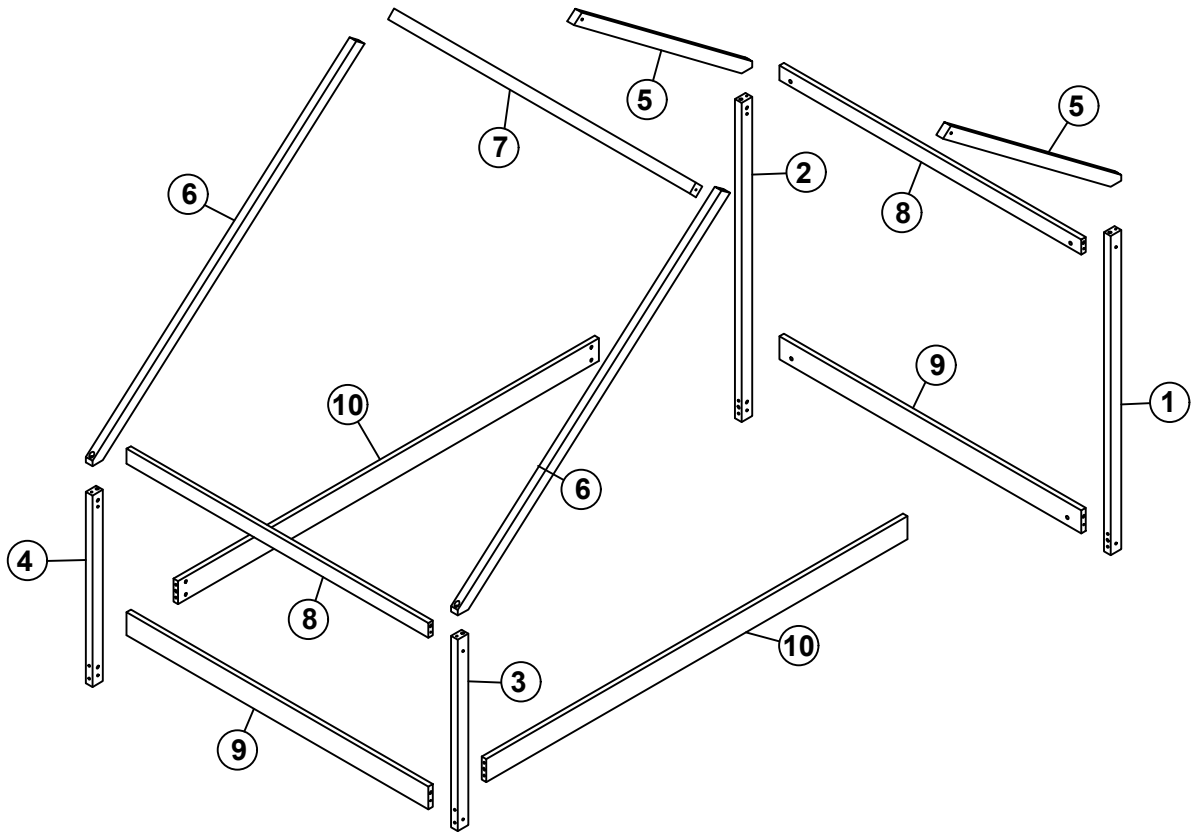

ASSEMBLY INSTRUCTIONS

TWIN BED

WF199745

ASSEMBLY INSTRUCTIONS

PARTS LIST WF199745

1		1pc	6		2pcs
2		1pc	7		1pc
3		1pc	8		2pcs
4		1pc	9		2pcs
5		2pcs	10		2pcs

HARDWARE LIST WF199745

C	6.5x90		2PCS	F	1/4x90		8PCS
D	6.5x80		2PCS	L	1/4x75		8PCS
E	6.5x60		4PCS	H	Ø10x40		18PCS
				J	4x58		1PC

ASSEMBLY INSTRUCTIONS

Step 1

J	4x58		1PC
H	Ø10x40		8PCS

L	1/4x75		8PCS
----------	--------	---	------

Step 2

H	Ø10x40		4PCS
----------	--------	---	------

J	4x58		1PC
F	1/4x90		8PCS

ASSEMBLY INSTRUCTIONS

Step 3

J	4x58		1PC
C	6.5x90		2PCS

H	Ø10x40		2PCS
----------	--------	--	------

Step 4

J	4x58		1PC
E	6.5x60		4PCS
D	6.5x80		2PCS
H	Ø10x40		4PCS