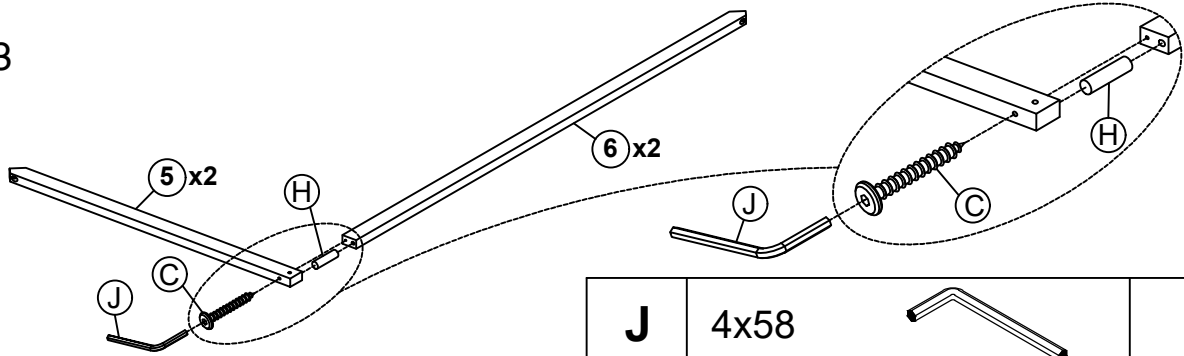

ASSEMBLY INSTRUCTIONS

TWIN BED

WF199745

ASSEMBLY INSTRUCTIONS

PARTS LIST WF199745

1		1pc	6		2pcs
2		1pc	7		1pc
3		1pc	8		2pcs
4		1pc	9		2pcs
5		2pcs	10		2pcs

HARDWARE LIST WF199745

C	6.5x90		2PCS	F	1/4x90		8PCS
D	6.5x80		2PCS	L	1/4x75		8PCS
E	6.5x60		4PCS	H	Ø10x40		18PCS
				J	4x58		1PC

ASSEMBLY INSTRUCTIONS

Step 1

J	4x58		1PC
H	Ø10x40		8PCS

L	1/4x75		8PCS
----------	--------	---	------

Step 2

H	Ø10x40		4PCS
----------	--------	---	------

J	4x58		1PC
F	1/4x90		8PCS

ASSEMBLY INSTRUCTIONS

Step 3

J	4x58		1PC
C	6.5x90		2PCS

H	Ø10x40		2PCS
----------	--------	--	------

Step 4

J	4x58		1PC
E	6.5x60		4PCS
D	6.5x80		2PCS
H	Ø10x40		4PCS