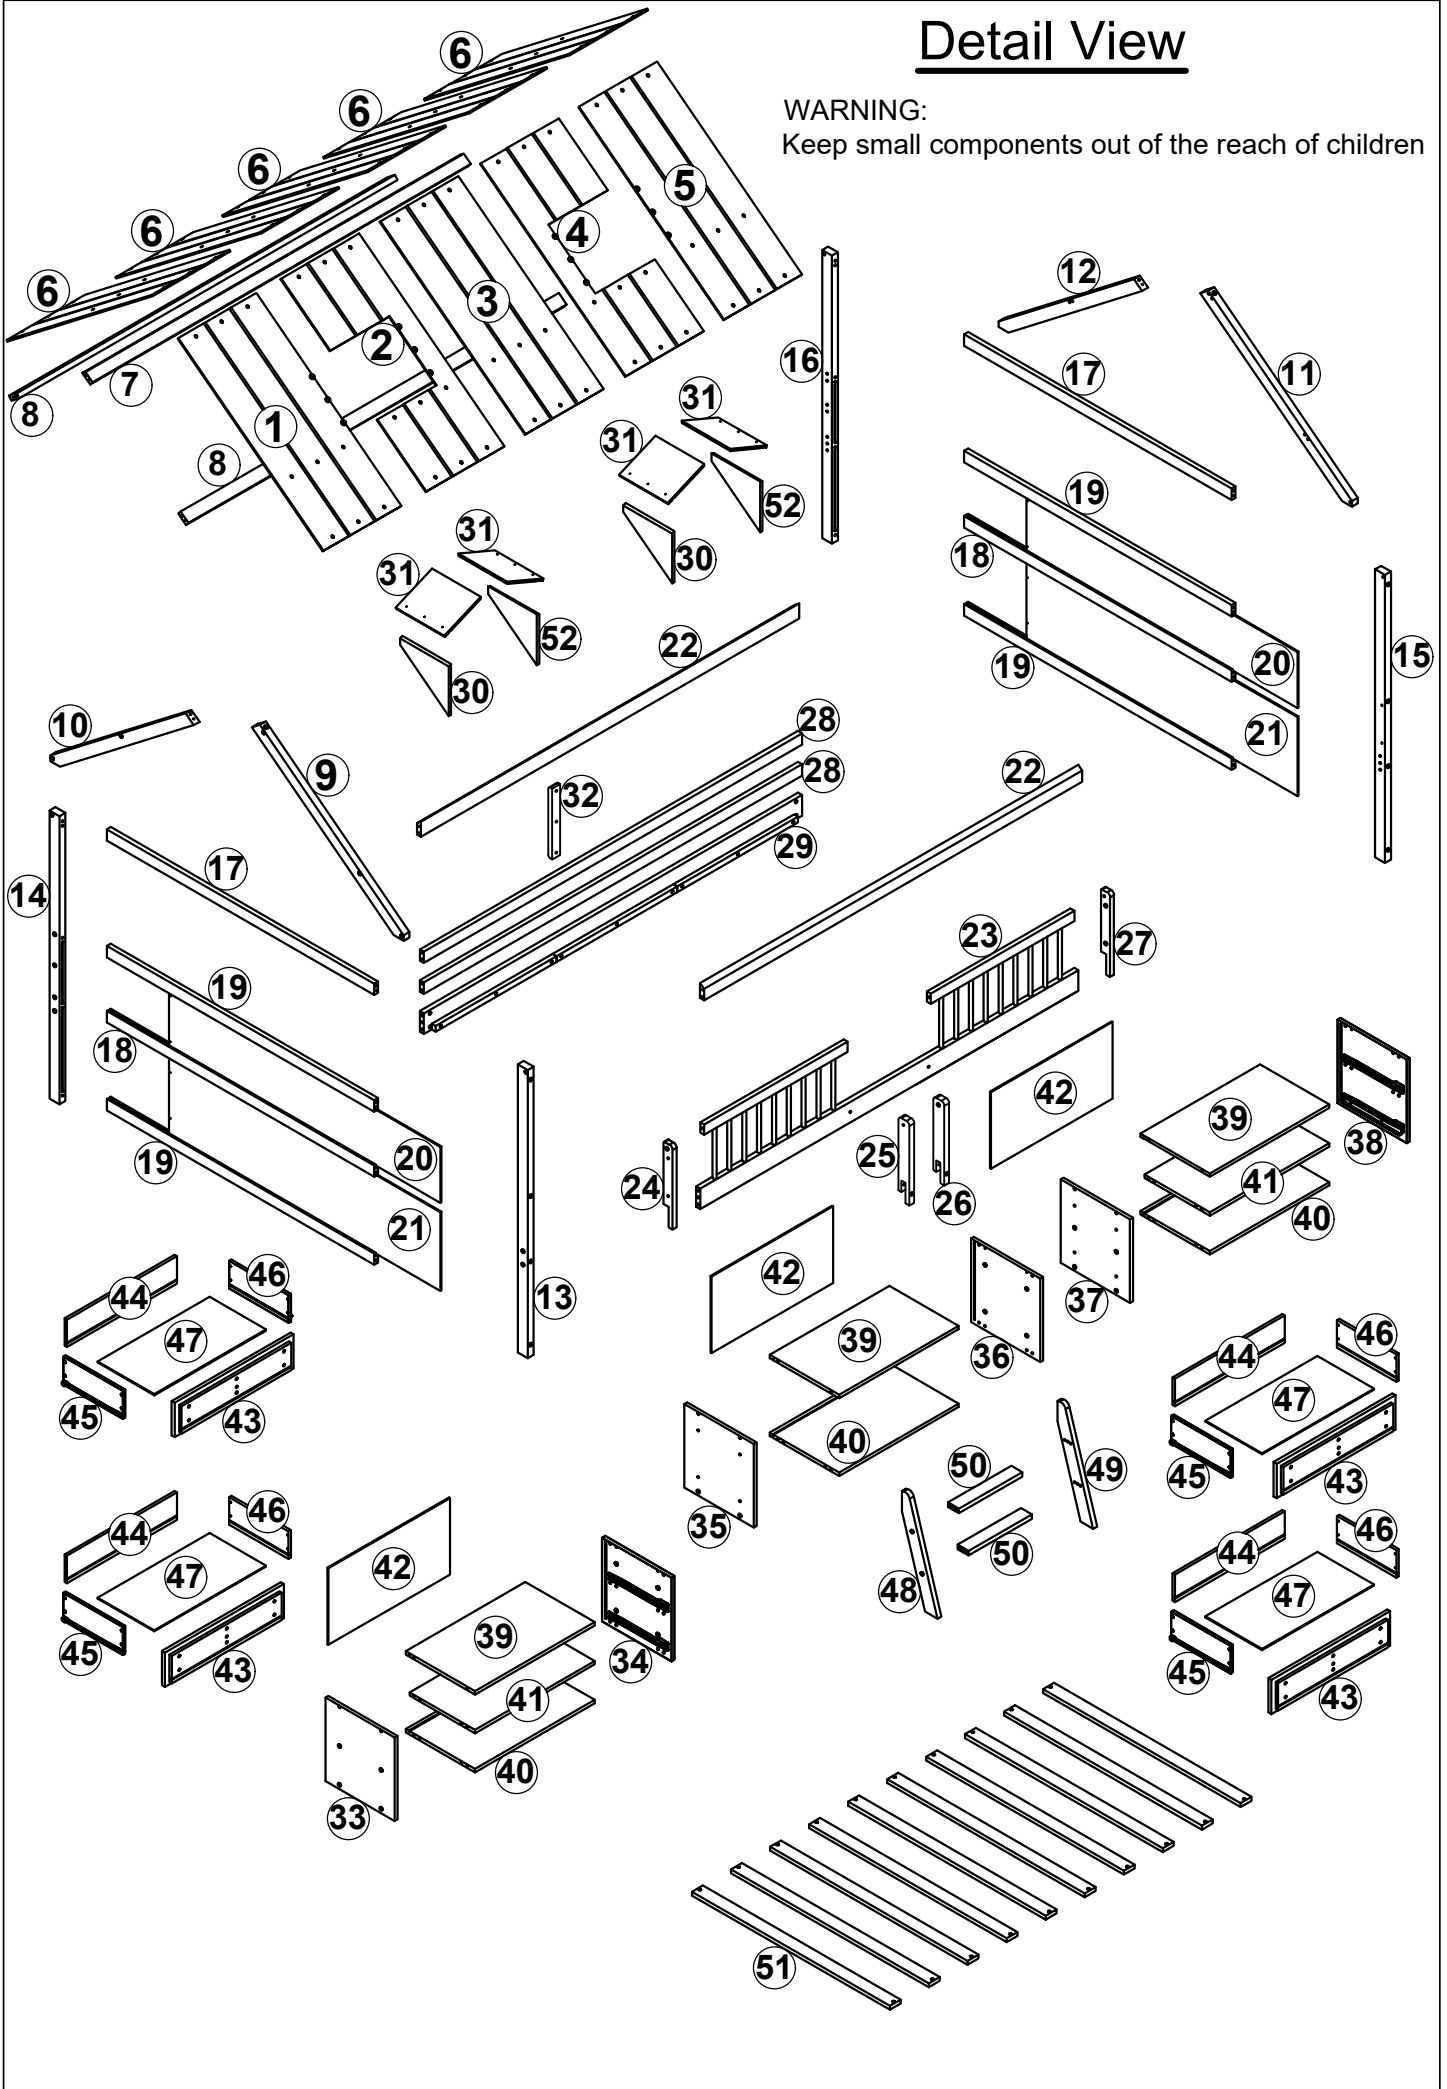

ASSEMBLY INSTRUCTIONS

WF314916 / WF314917 / WF314918

Twin size House bed with 4 drawers

This set is included 3 boxes if don't receive full 3 boxes please contact our customer service team.

Detail View

WARNING:
Keep small components out of the reach of children

Part List box 1 (WF314916)

<p>7</p>  <p>Horizontal roof frame 1 - 1pc</p>	<p>8</p>  <p>Horizontal roof frame 2 - 2pcs</p>	<p>13</p>  <p>Front left leg - 1pc</p>
<p>14</p>  <p>Back left leg - 1pc</p>	<p>15</p>  <p>Front right leg - 1pc</p>	<p>16</p>  <p>Back right leg - 1pc</p>
<p>20</p>  <p>Upper side panel - 2pcs</p>	<p>21</p>  <p>Lower side panel - 2pcs</p>	<p>22</p>  <p>Front & Back upper frame - 2pcs</p>
<p>23</p>  <p>Front siderail frame - 1pc</p>	<p>28</p>  <p>Back balustrade - 2pcs</p>	<p>29</p>  <p>Back siderail frame - 1pc</p>
<p>30</p>  <p>Fake roof leg left - 2pcs</p>	<p>31</p>  <p>Fake roof panel - 4pcs</p>	<p>52</p>  <p>Fake roof leg right - 2pcs</p>

Part List box 2 (WF314917)

			<p>33</p>  <p>Drawer box vertical left panel 1 - 1pc</p>
<p>34</p>  <p>Drawer box vertical left panel 2 - 1pc</p>	<p>35</p>  <p>Drawer box vertical middle panel 1 - 1pc</p>	<p>36</p>  <p>Drawer box vertical middle panel 2 - 1pc</p>	
<p>37</p>  <p>Drawer box vertical right panel 1 - 1pc</p>	<p>38</p>  <p>Drawer box vertical right panel 2 - 1pc</p>	<p>39</p>  <p>Drawer box top panel - 3pcs</p>	
<p>40</p>  <p>Drawer box bottom panel - 3pcs</p>	<p>41</p>  <p>Drawer box shelve panel - 2pcs</p>	<p>42</p>  <p>Drawer box back panel - 3pcs</p>	