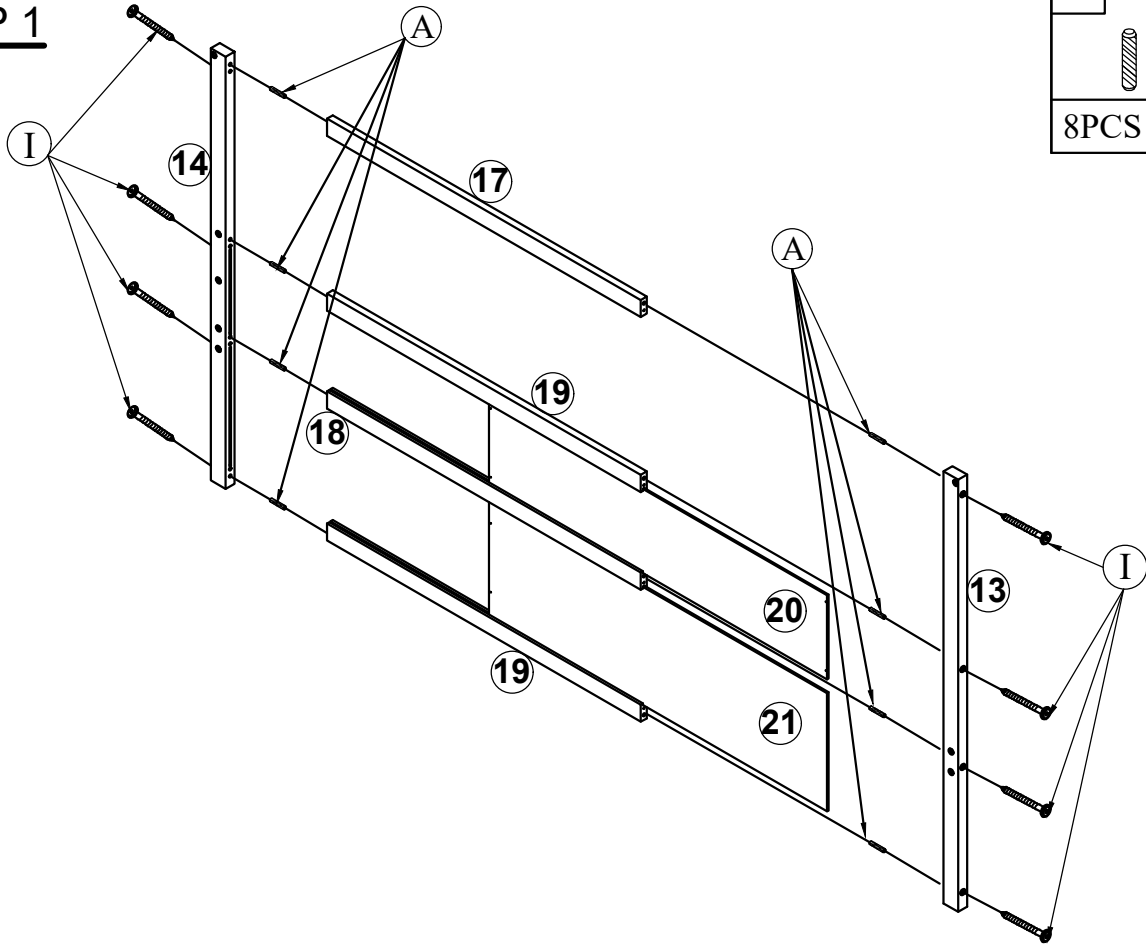

STEP 1

A	I
8PCS	8PCS

STEP 2

A	I
8PCS	8PCS