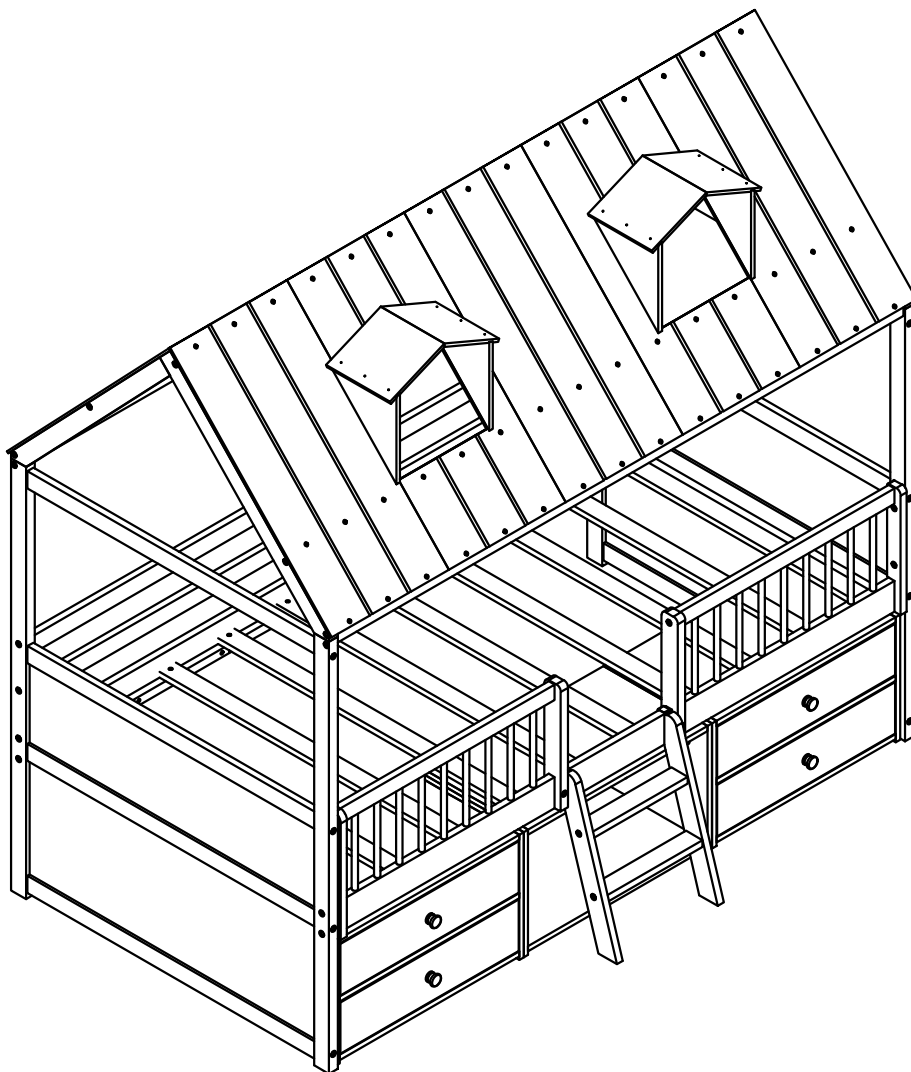

ASSEMBLY INSTRUCTIONS

WF314916 / WF314917 / WF314918

Twin size House bed with 4 drawers

This set is included 3 boxes if don't receive full 3 boxes please contact our customer service team.

Detail View

WARNING:
Keep small components out of the reach of children

Part List box 1 (WF314916)

<p>7</p>  <p>Horizontal roof frame 1 - 1pc</p>	<p>8</p>  <p>Horizontal roof frame 2 - 2pcs</p>	<p>13</p>  <p>Front left leg - 1pc</p>
<p>14</p>  <p>Back left leg - 1pc</p>	<p>15</p>  <p>Front right leg - 1pc</p>	<p>16</p>  <p>Back right leg - 1pc</p>
<p>20</p>  <p>Upper side panel - 2pcs</p>	<p>21</p>  <p>Lower side panel - 2pcs</p>	<p>22</p>  <p>Front & Back upper frame - 2pcs</p>
<p>23</p>  <p>Front siderail frame - 1pc</p>	<p>28</p>  <p>Back balustrade - 2pcs</p>	<p>29</p>  <p>Back siderail frame - 1pc</p>
<p>30</p>  <p>Fake roof leg left - 2pcs</p>	<p>31</p>  <p>Fake roof panel - 4pcs</p>	<p>52</p>  <p>Fake roof leg right - 2pcs</p>