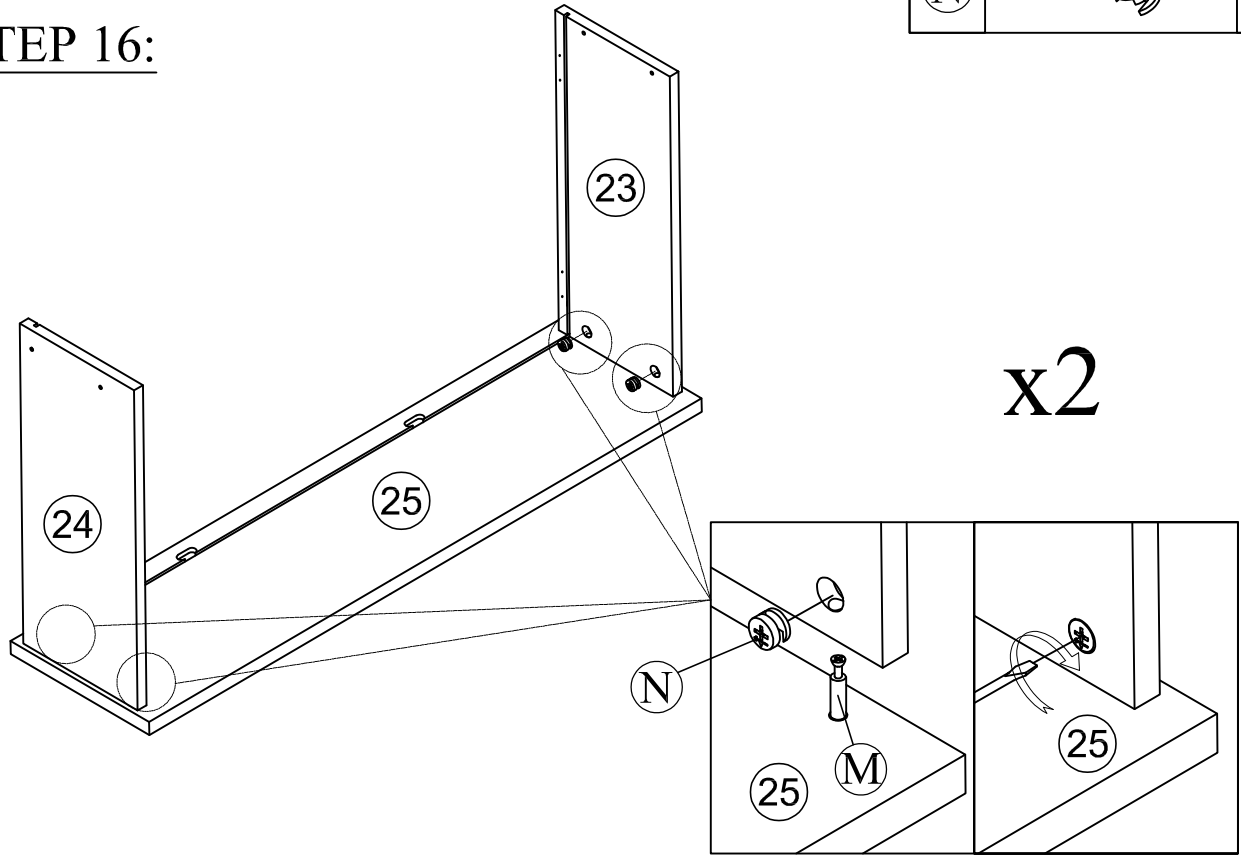

Part List (WF314724)

29 x17

Slats

Hardware List (WF314724)

No.	OUTLOOK	DESC	QTY
(A)		Dowel Ø8*30mm	30
(B)		Dowel Ø10*40mm	18
(C)		Bolts 1/4"*25mm	4
(D)		Bolts 1/4"*40mm	4
(E)		Bolts 1/4"*60mm	4
(F)		Bolts 1/4"*100mm	24
(G)		Cross dowel 1/4"*13mm	28
(H)		Round head screw #8*40mm	18
(I)		Screws #7*12mm	40
(J)		Screws #8*35mm	38
(K)		Screws #8*40mm	24
(L)		Wheels	8
(M)		Connecting Bolt	8
(N)		Connector Housing	8
(O)		Stop Wood	3
(P)		Base L	4
(Q)		Allen key 60*22*4mm	1
(R)		Round head screw #8*15mm	2

J		06
O		03

STEP 14:

STEP 15:

STEP 16:

STEP 17:

STEP 18:

STEP 19:

(I)		08
(J)		12
(P)		04