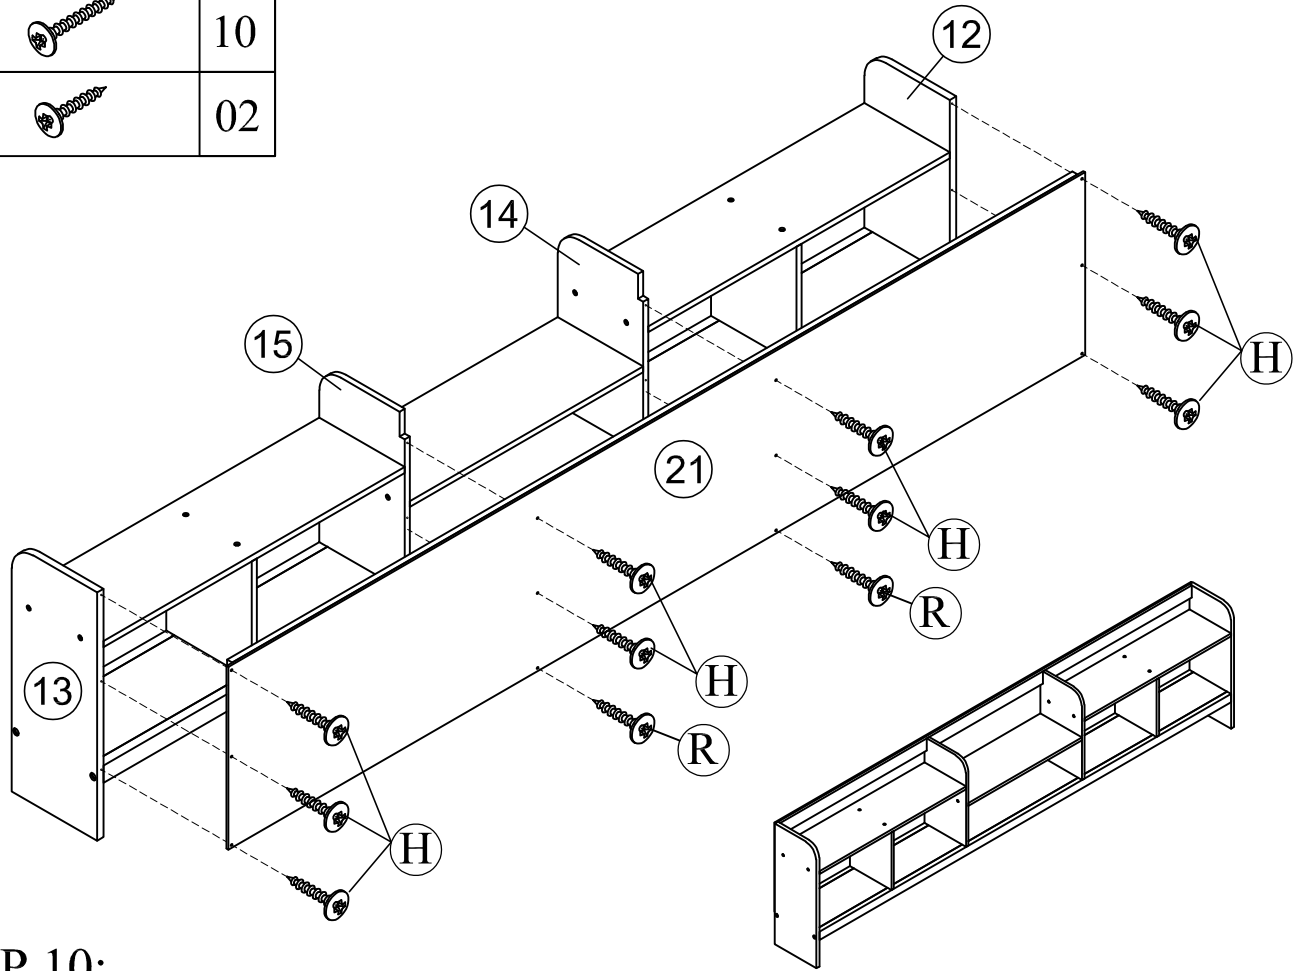

(H)		10
(R)		02