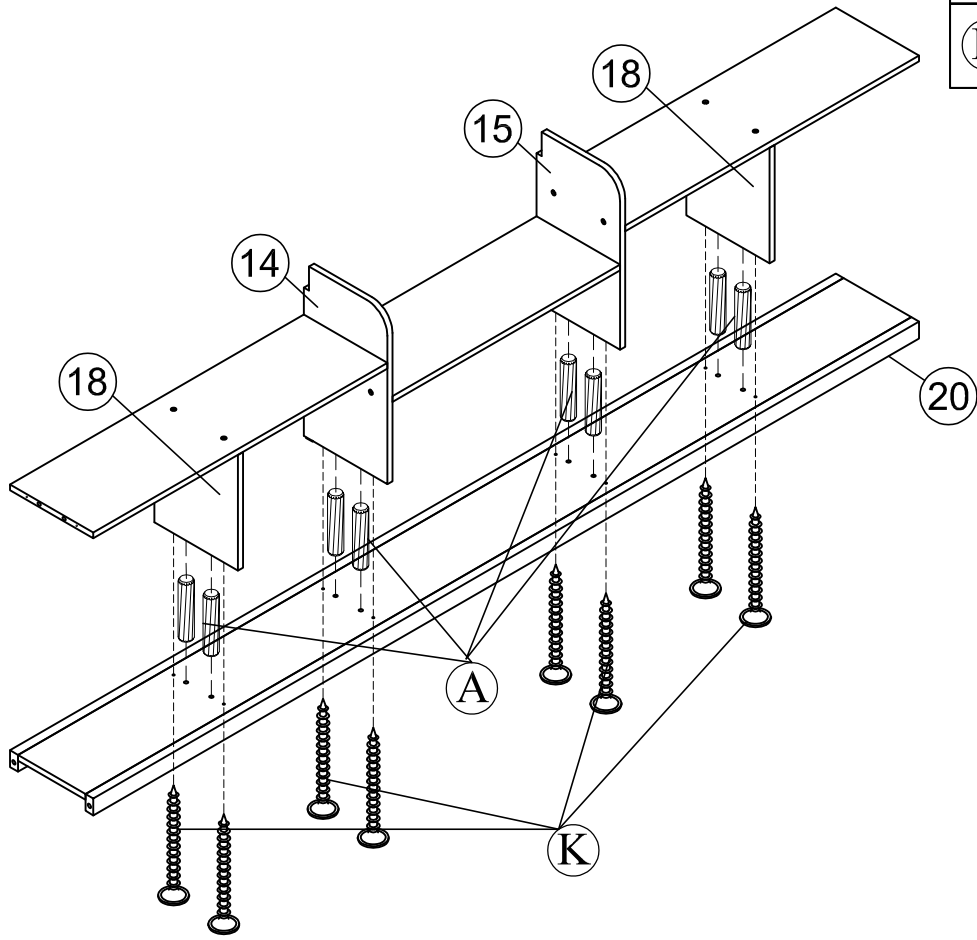

Part List (WF314724)

29 x17

Slats

Hardware List (WF314724)

No.	OUTLOOK	DESC	QTY
(A)		Dowel Ø8*30mm	30
(B)		Dowel Ø10*40mm	18
(C)		Bolts 1/4"*25mm	4
(D)		Bolts 1/4"*40mm	4
(E)		Bolts 1/4"*60mm	4
(F)		Bolts 1/4"*100mm	24
(G)		Cross dowel 1/4"*13mm	28
(H)		Round head screw #8*40mm	18
(I)		Screws #7*12mm	40
(J)		Screws #8*35mm	38
(K)		Screws #8*40mm	24
(L)		Wheels	8
(M)		Connecting Bolt	8
(N)		Connector Housing	8
(O)		Stop Wood	3
(P)		Base L	4
(Q)		Allen key 60*22*4mm	1
(R)		Round head screw #8*15mm	2

(J)		20
-----	---	----

STEP 6:

(A)		08
(K)		04

STEP 7:

(A)		04
(K)		04

STEP 8:

(A)		08
(K)		08

(A)		04
(K)		04
(E)		04
(G)		04
(Q)		01

STEP 9:

(H)		10
(R)		02

STEP 10:

STEP 11:

(A)		02
(D)		04
(Q)		01

STEP 12:

C		04
Q		01

STEP 13: