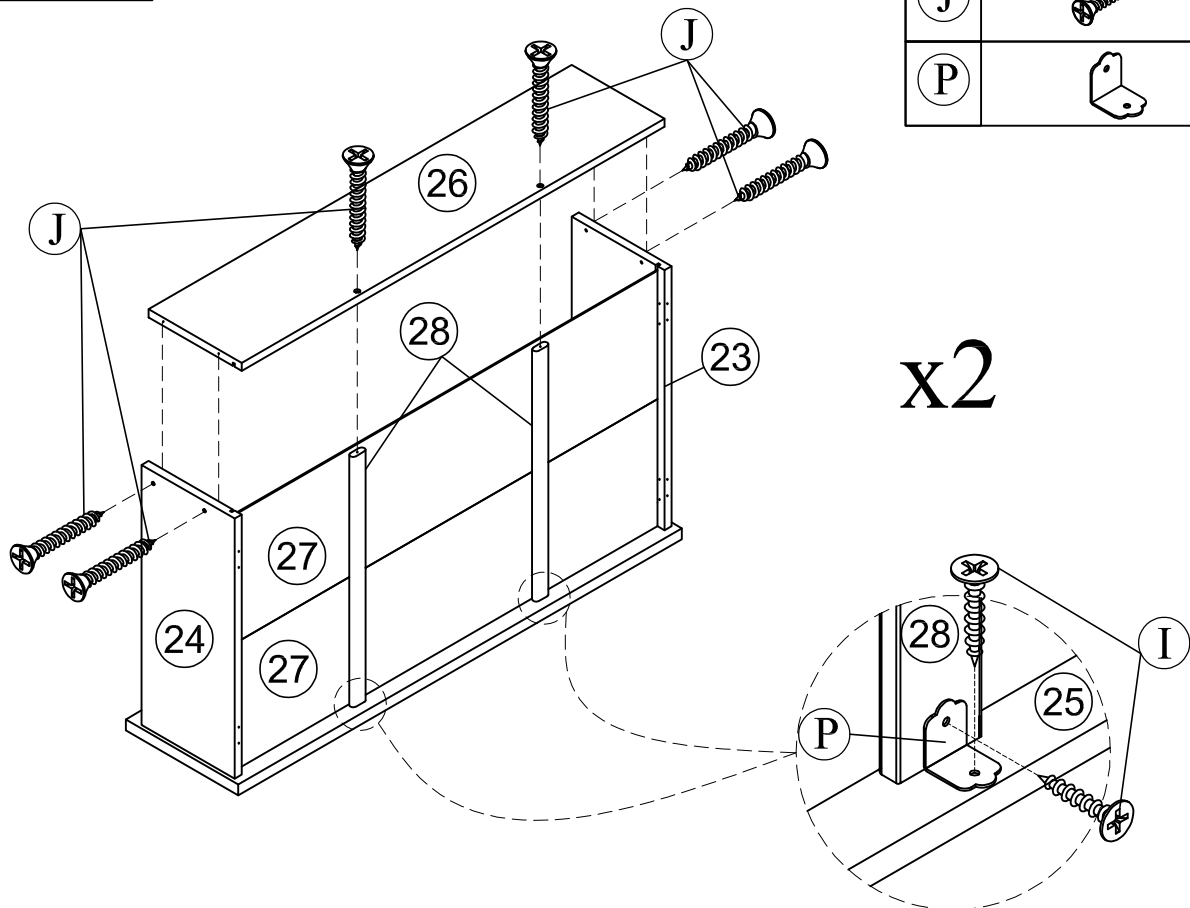

Part List (WF314724)

29 x17

Slats

Hardware List (WF314724)

No.	OUTLOOK	DESC	QTY
(A)		Dowel Ø8*30mm	30
(B)		Dowel Ø10*40mm	18
(C)		Bolts 1/4"*25mm	4
(D)		Bolts 1/4"*40mm	4
(E)		Bolts 1/4"*60mm	4
(F)		Bolts 1/4"*100mm	24
(G)		Cross dowel 1/4"*13mm	28
(H)		Round head screw #8*40mm	18
(I)		Screws #7*12mm	40
(J)		Screws #8*35mm	38
(K)		Screws #8*40mm	24
(L)		Wheels	8
(M)		Connecting Bolt	8
(N)		Connector Housing	8
(O)		Stop Wood	3
(P)		Base L	4
(Q)		Allen key 60*22*4mm	1
(R)		Round head screw #8*15mm	2

J		06
O		03

STEP 14:

STEP 15:

STEP 16:

STEP 17:

STEP 18:

STEP 19:

(I)		08
(J)		12
(P)		04