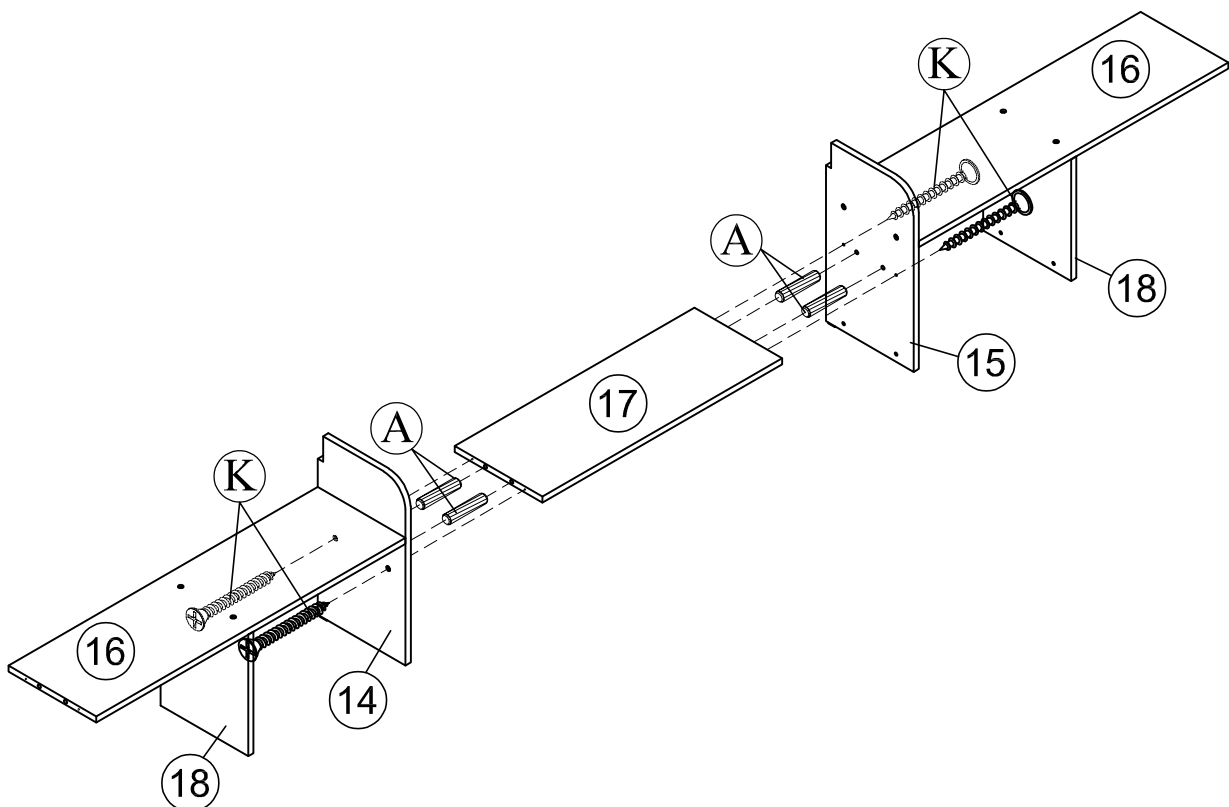

STEP 7:

(A)		04
(K)		04