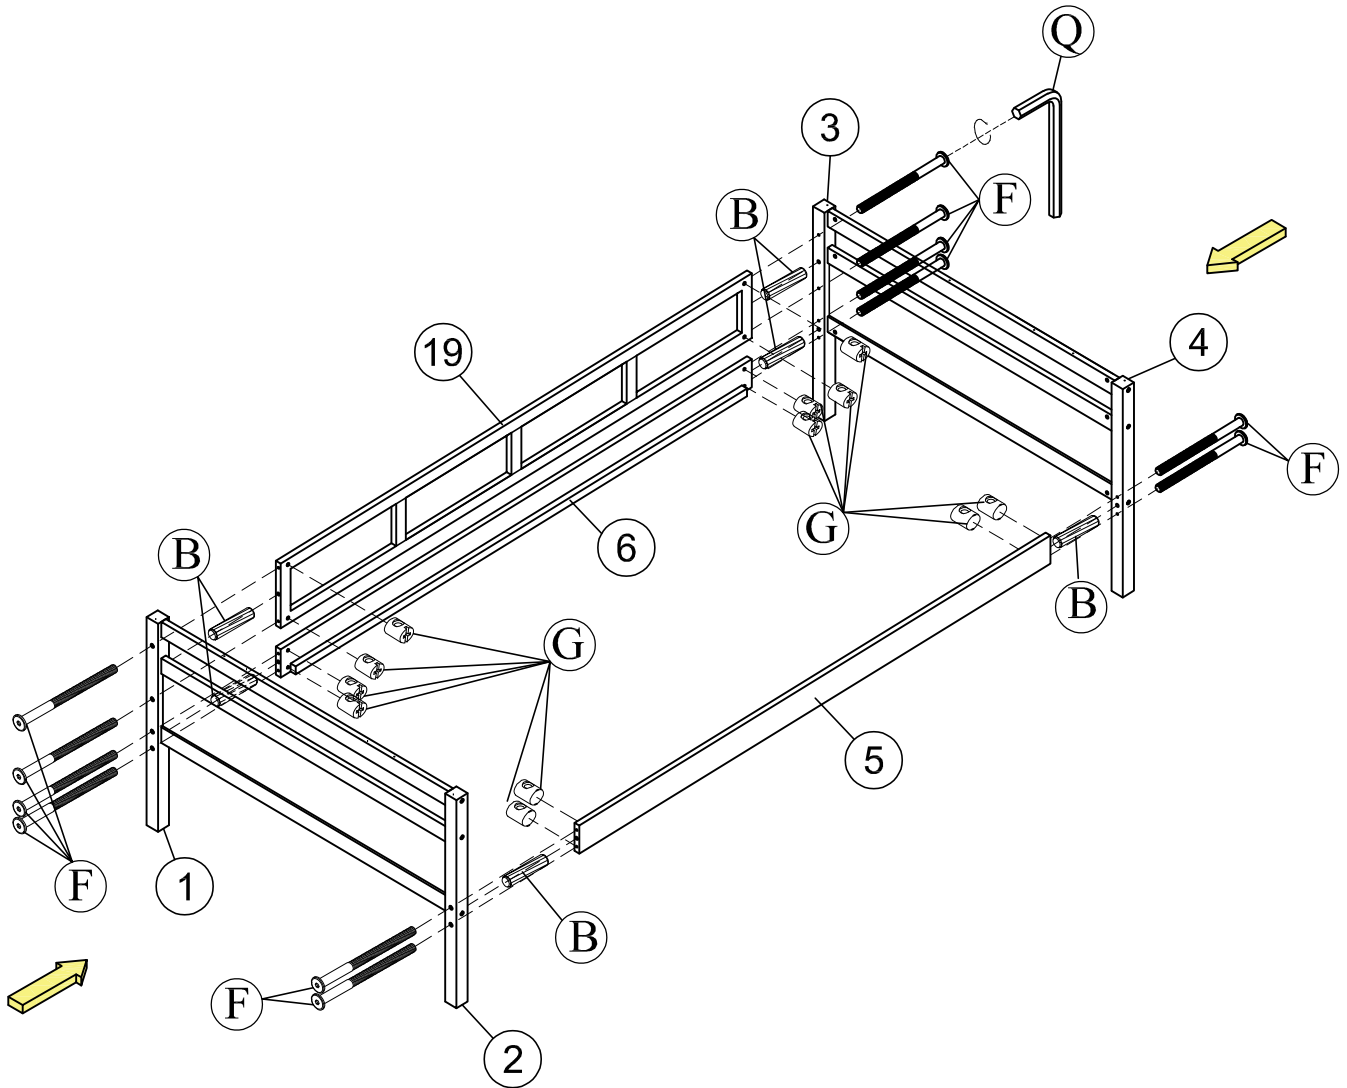

Part List (WF314724)

29 x17

Slats

Hardware List (WF314724)

No.	OUTLOOK	DESC	QTY
(A)		Dowel Ø8*30mm	30
(B)		Dowel Ø10*40mm	18
(C)		Bolts 1/4"*25mm	4
(D)		Bolts 1/4"*40mm	4
(E)		Bolts 1/4"*60mm	4
(F)		Bolts 1/4"*100mm	24
(G)		Cross dowel 1/4"*13mm	28
(H)		Round head screw #8*40mm	18
(I)		Screws #7*12mm	40
(J)		Screws #8*35mm	38
(K)		Screws #8*40mm	24
(L)		Wheels	8
(M)		Connecting Bolt	8
(N)		Connector Housing	8
(O)		Stop Wood	3
(P)		Base L	4
(Q)		Allen key 60*22*4mm	1
(R)		Round head screw #8*15mm	2

ASSEMBLY TOOLS REQUIRED (NOT INCLUDED)

STEP 1:

STEP 2:

STEP 3:

(B)		06
(F)		12
(G)		12
(Q)		01

STEP 4:

(A)		04
(H)		08

STEP 5: