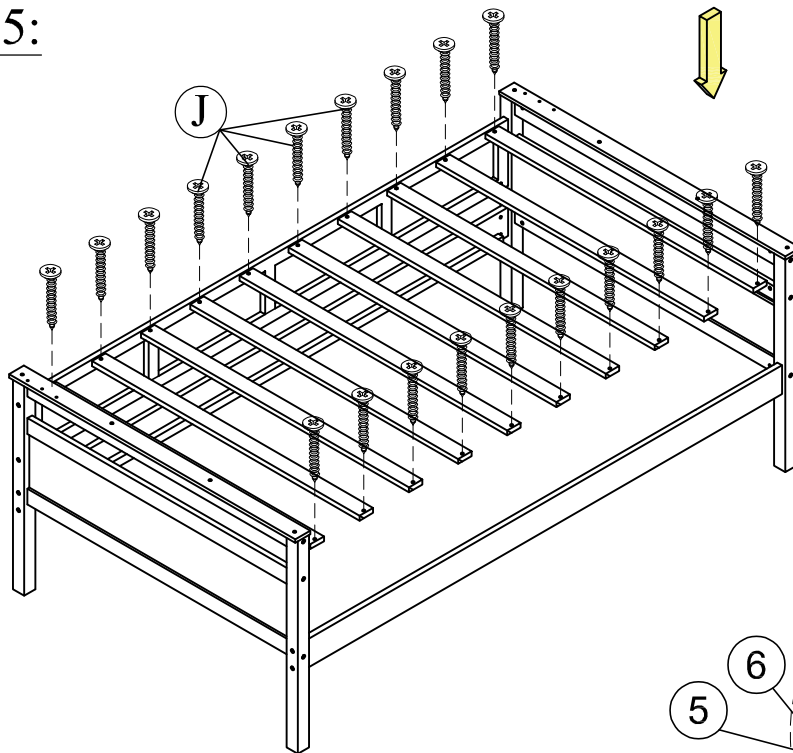

ASSEMBLY INSTRUCTION

SKU CODE: WF314724

Detail:

Part List (WF314724)

<p>① x1</p>  <p style="text-align: center;">Back - Left Leg</p>	<p>② x1</p>  <p style="text-align: center;">Front - Left Leg</p>
<p>③ x1</p>  <p style="text-align: center;">Back - Right Leg</p>	<p>④ x1</p>  <p style="text-align: center;">Front - Right Leg</p>
<p>⑤ x1</p>  <p style="text-align: center;">Front Siderail</p>	<p>⑥ x1</p>  <p style="text-align: center;">Back Siderail</p>
<p>⑦ x2</p>  <p style="text-align: center;">Crossbar Headboard - Footboard</p>	<p>⑧ x4</p>  <p style="text-align: center;">Crossbar Headboard - Footboard</p>
<p>⑨ x2</p>  <p style="text-align: center;">Panel Headboard - Footboard</p>	<p>⑩ x1</p>  <p style="text-align: center;">Crossbar Footboard</p>
<p>⑪ x1</p>  <p style="text-align: center;">Crossbar Headboard</p>	<p>⑫ x1</p>  <p style="text-align: center;">Left Side Bookshelf</p>
<p>⑬ x1</p>  <p style="text-align: center;">Right Side Bookshelf</p>	<p>⑭ x1</p>  <p style="text-align: center;">Left Side Bookshelf</p>

Part List (WF314724)

29 x17

Slats

Hardware List (WF314724)

No.	OUTLOOK	DESC	QTY
(A)		Dowel Ø8*30mm	30
(B)		Dowel Ø10*40mm	18
(C)		Bolts 1/4"*25mm	4
(D)		Bolts 1/4"*40mm	4
(E)		Bolts 1/4"*60mm	4
(F)		Bolts 1/4"*100mm	24
(G)		Cross dowel 1/4"*13mm	28
(H)		Round head screw #8*40mm	18
(I)		Screws #7*12mm	40
(J)		Screws #8*35mm	38
(K)		Screws #8*40mm	24
(L)		Wheels	8
(M)		Connecting Bolt	8
(N)		Connector Housing	8
(O)		Stop Wood	3
(P)		Base L	4
(Q)		Allen key 60*22*4mm	1
(R)		Round head screw #8*15mm	2

ASSEMBLY TOOLS REQUIRED (NOT INCLUDED)

STEP 1:

STEP 2:

STEP 3:

(B)		06
(F)		12
(G)		12
(Q)		01

STEP 4:

(A)		04
(H)		08

STEP 5:

(J)		20
-----	---	----

STEP 6:

(A)		08
(K)		04

STEP 7:

(A)		04
(K)		04

STEP 8:

(A)		08
(K)		08

(A)		04
(K)		04
(E)		04
(G)		04
(Q)		01