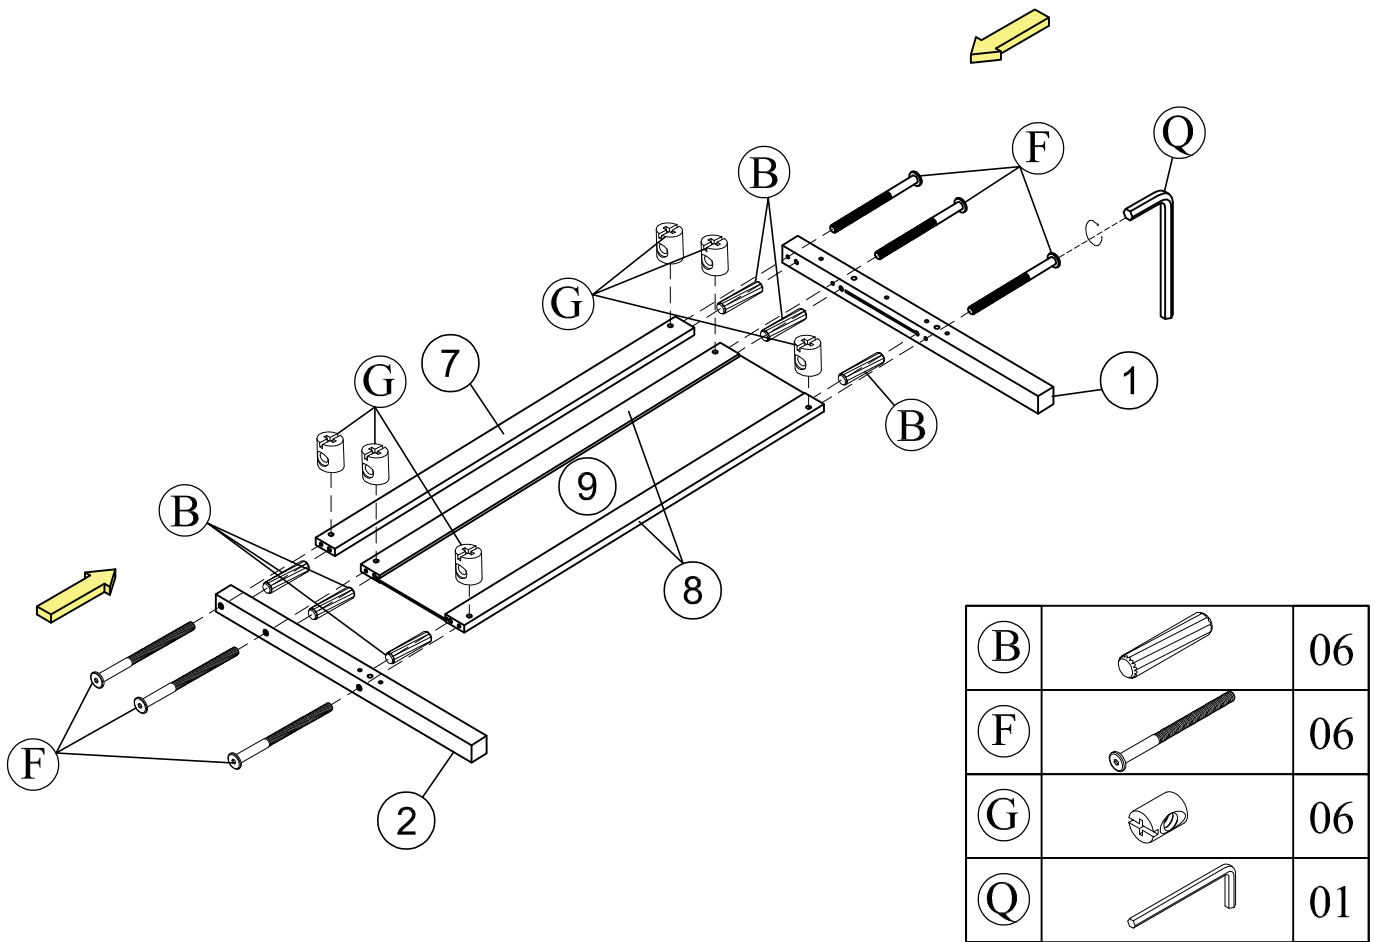

ASSEMBLY INSTRUCTION

SKU CODE: WF314724

Detail:

Part List (WF314724)

<p>① x1</p>  <p style="text-align: center;">Back - Left Leg</p>	<p>② x1</p>  <p style="text-align: center;">Front - Left Leg</p>
<p>③ x1</p>  <p style="text-align: center;">Back - Right Leg</p>	<p>④ x1</p>  <p style="text-align: center;">Front - Right Leg</p>
<p>⑤ x1</p>  <p style="text-align: center;">Front Siderail</p>	<p>⑥ x1</p>  <p style="text-align: center;">Back Siderail</p>
<p>⑦ x2</p>  <p style="text-align: center;">Crossbar Headboard - Footboard</p>	<p>⑧ x4</p>  <p style="text-align: center;">Crossbar Headboard - Footboard</p>
<p>⑨ x2</p>  <p style="text-align: center;">Panel Headboard - Footboard</p>	<p>⑩ x1</p>  <p style="text-align: center;">Crossbar Footboard</p>
<p>⑪ x1</p>  <p style="text-align: center;">Crossbar Headboard</p>	<p>⑫ x1</p>  <p style="text-align: center;">Left Side Bookshelf</p>
<p>⑬ x1</p>  <p style="text-align: center;">Right Side Bookshelf</p>	<p>⑭ x1</p>  <p style="text-align: center;">Left Side Bookshelf</p>

Part List (WF314724)

29 x17

Slats

Hardware List (WF314724)

No.	OUTLOOK	DESC	QTY
(A)		Dowel Ø8*30mm	30
(B)		Dowel Ø10*40mm	18
(C)		Bolts 1/4"*25mm	4
(D)		Bolts 1/4"*40mm	4
(E)		Bolts 1/4"*60mm	4
(F)		Bolts 1/4"*100mm	24
(G)		Cross dowel 1/4"*13mm	28
(H)		Round head screw #8*40mm	18
(I)		Screws #7*12mm	40
(J)		Screws #8*35mm	38
(K)		Screws #8*40mm	24
(L)		Wheels	8
(M)		Connecting Bolt	8
(N)		Connector Housing	8
(O)		Stop Wood	3
(P)		Base L	4
(Q)		Allen key 60*22*4mm	1
(R)		Round head screw #8*15mm	2

ASSEMBLY TOOLS REQUIRED (NOT INCLUDED)

STEP 1:

STEP 2:

STEP 3:

(B)		06
(F)		12
(G)		12
(Q)		01

STEP 4:

(A)		04
(H)		08

STEP 5: