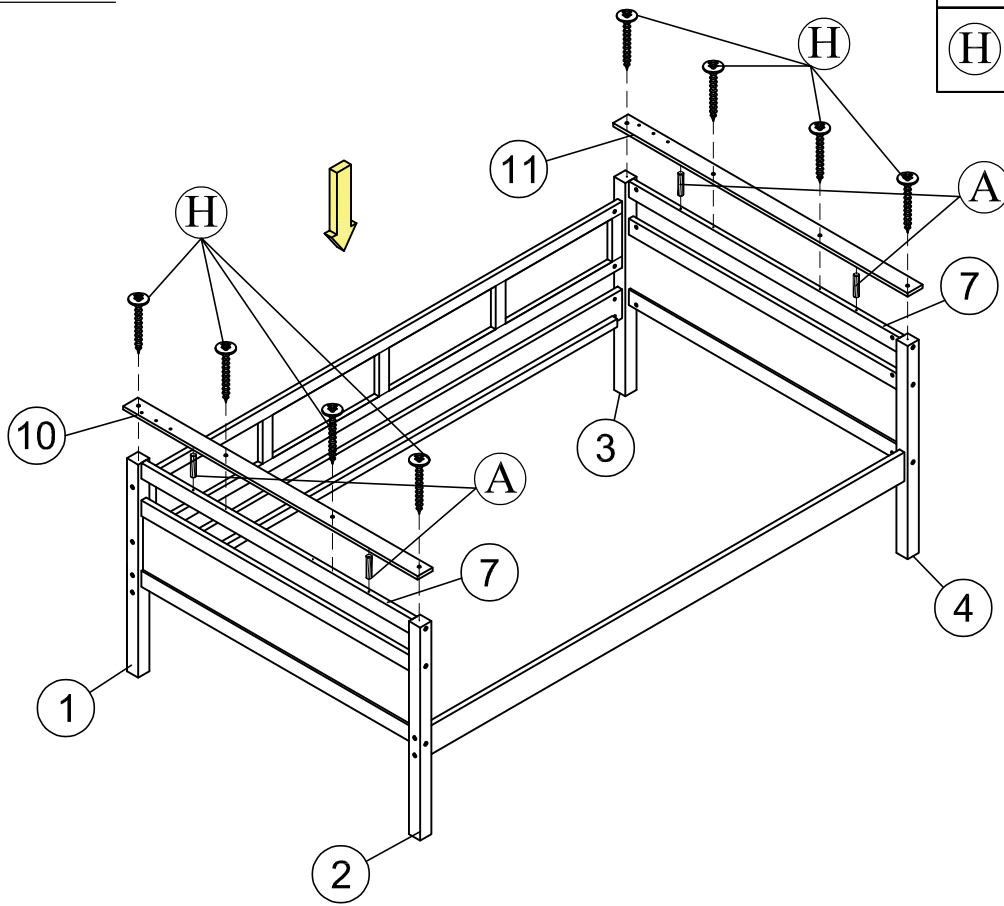

STEP 4:

(A)		04
(H)		08