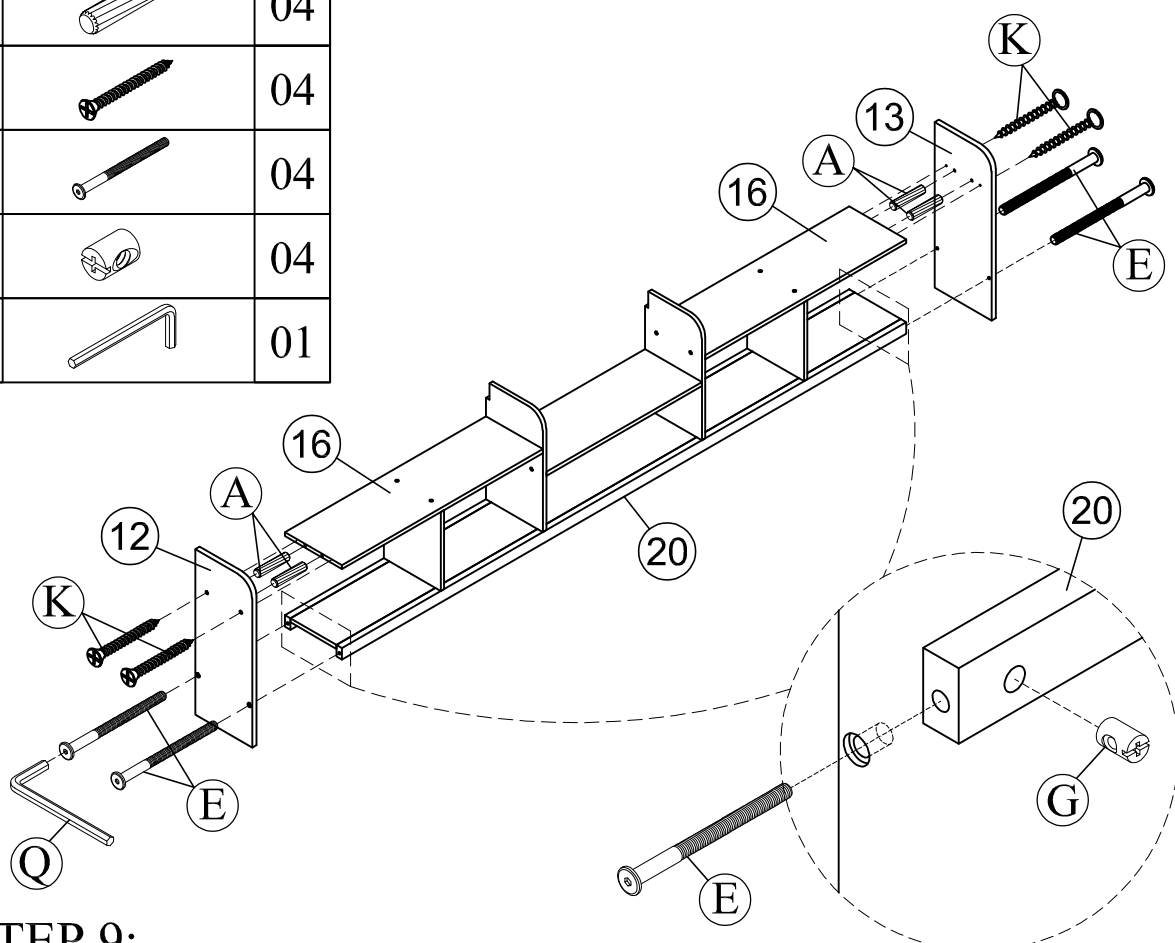

Part List (WF314724)

29 x17

Slats

Hardware List (WF314724)

No.	OUTLOOK	DESC	QTY
(A)		Dowel Ø8*30mm	30
(B)		Dowel Ø10*40mm	18
(C)		Bolts 1/4"*25mm	4
(D)		Bolts 1/4"*40mm	4
(E)		Bolts 1/4"*60mm	4
(F)		Bolts 1/4"*100mm	24
(G)		Cross dowel 1/4"*13mm	28
(H)		Round head screw #8*40mm	18
(I)		Screws #7*12mm	40
(J)		Screws #8*35mm	38
(K)		Screws #8*40mm	24
(L)		Wheels	8
(M)		Connecting Bolt	8
(N)		Connector Housing	8
(O)		Stop Wood	3
(P)		Base L	4
(Q)		Allen key 60*22*4mm	1
(R)		Round head screw #8*15mm	2

(J)		20
-----	---	----

STEP 6:

(A)		08
(K)		04

STEP 7:

(A)		04
(K)		04

STEP 8:

(A)		08
(K)		08

(A)		04
(K)		04
(E)		04
(G)		04
(Q)		01