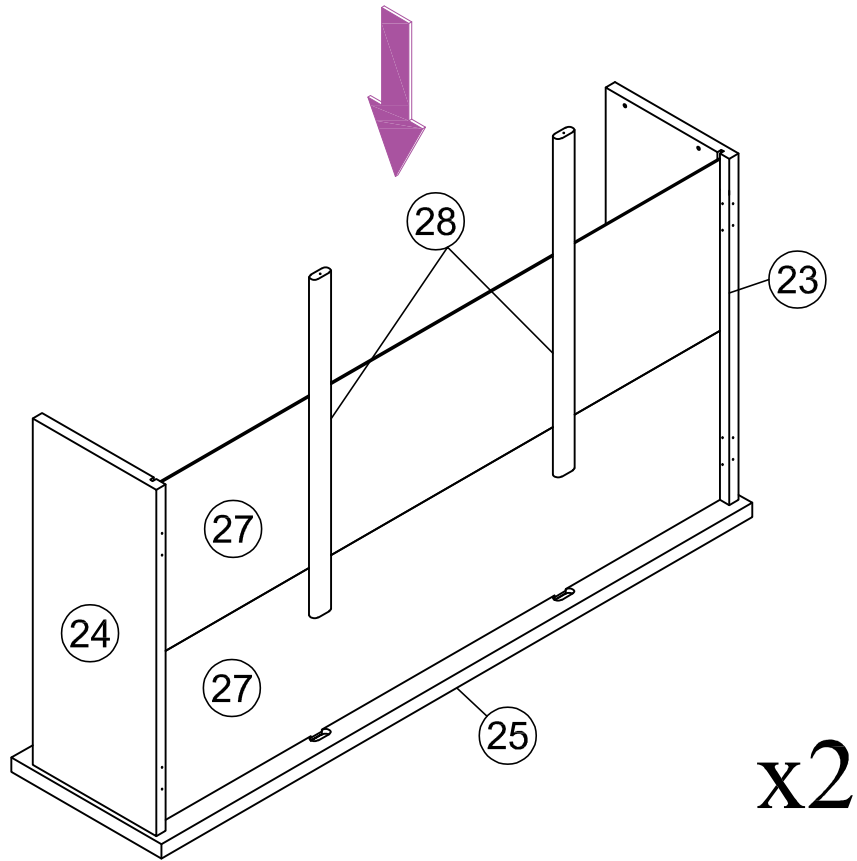

Part List (WF314724)

29 x17

Slats

Hardware List (WF314724)

No.	OUTLOOK	DESC	QTY
(A)		Dowel Ø8*30mm	30
(B)		Dowel Ø10*40mm	18
(C)		Bolts 1/4"*25mm	4
(D)		Bolts 1/4"*40mm	4
(E)		Bolts 1/4"*60mm	4
(F)		Bolts 1/4"*100mm	24
(G)		Cross dowel 1/4"*13mm	28
(H)		Round head screw #8*40mm	18
(I)		Screws #7*12mm	40
(J)		Screws #8*35mm	38
(K)		Screws #8*40mm	24
(L)		Wheels	8
(M)		Connecting Bolt	8
(N)		Connector Housing	8
(O)		Stop Wood	3
(P)		Base L	4
(Q)		Allen key 60*22*4mm	1
(R)		Round head screw #8*15mm	2

J		06
O		03

STEP 14:

STEP 15:

STEP 16:

STEP 17:

STEP 18:

STEP 19:

(I)		08
(J)		12
(P)		04