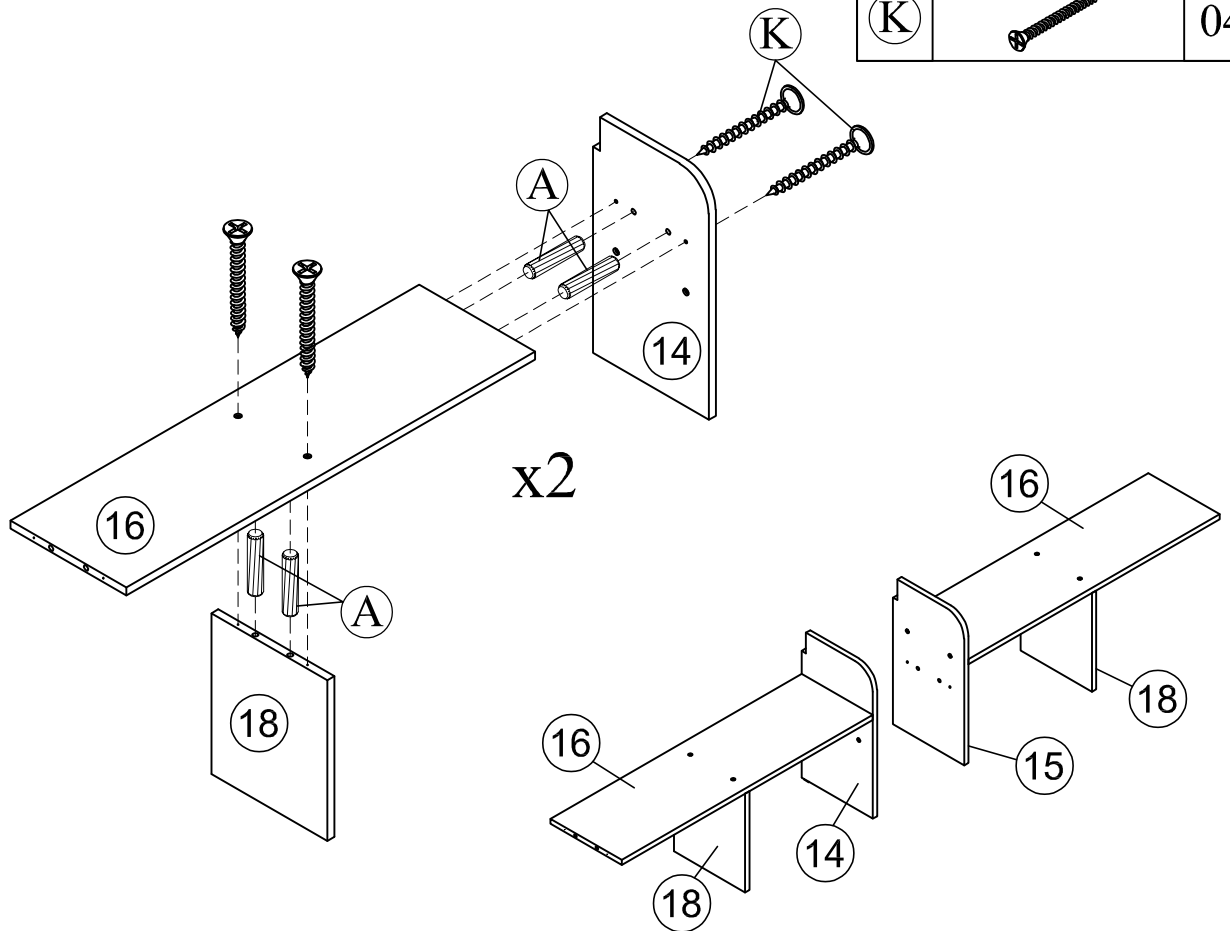

STEP 6:

(A)		08
(K)		04