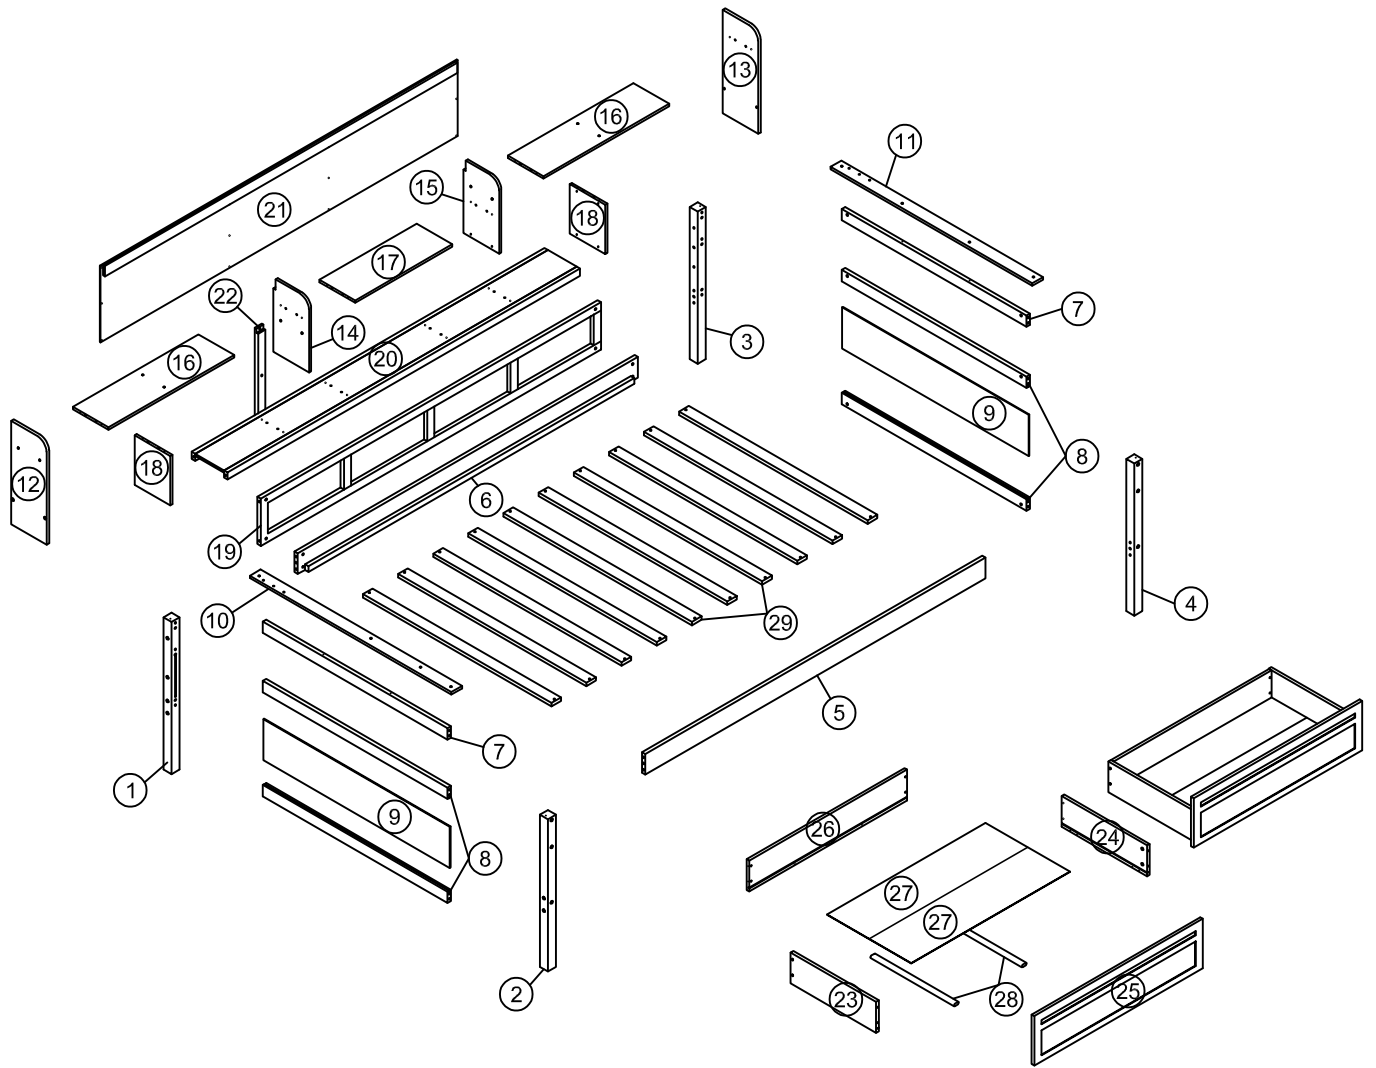

ASSEMBLY INSTRUCTION

SKU CODE: WF314724

Detail:

Part List (WF314724)

<p>① x1</p>  <p style="text-align: center;">Back - Left Leg</p>	<p>② x1</p>  <p style="text-align: center;">Front - Left Leg</p>
<p>③ x1</p>  <p style="text-align: center;">Back - Right Leg</p>	<p>④ x1</p>  <p style="text-align: center;">Front - Right Leg</p>
<p>⑤ x1</p>  <p style="text-align: center;">Front Siderail</p>	<p>⑥ x1</p>  <p style="text-align: center;">Back Siderail</p>
<p>⑦ x2</p>  <p style="text-align: center;">Crossbar Headboard - Footboard</p>	<p>⑧ x4</p>  <p style="text-align: center;">Crossbar Headboard - Footboard</p>
<p>⑨ x2</p>  <p style="text-align: center;">Panel Headboard - Footboard</p>	<p>⑩ x1</p>  <p style="text-align: center;">Crossbar Footboard</p>
<p>⑪ x1</p>  <p style="text-align: center;">Crossbar Headboard</p>	<p>⑫ x1</p>  <p style="text-align: center;">Left Side Bookshelf</p>
<p>⑬ x1</p>  <p style="text-align: center;">Right Side Bookshelf</p>	<p>⑭ x1</p>  <p style="text-align: center;">Left Side Bookshelf</p>

Part List (WF314724)

29 x17

Slats

Hardware List (WF314724)

No.	OUTLOOK	DESC	QTY
(A)		Dowel Ø8*30mm	30
(B)		Dowel Ø10*40mm	18
(C)		Bolts 1/4"*25mm	4
(D)		Bolts 1/4"*40mm	4
(E)		Bolts 1/4"*60mm	4
(F)		Bolts 1/4"*100mm	24
(G)		Cross dowel 1/4"*13mm	28
(H)		Round head screw #8*40mm	18
(I)		Screws #7*12mm	40
(J)		Screws #8*35mm	38
(K)		Screws #8*40mm	24
(L)		Wheels	8
(M)		Connecting Bolt	8
(N)		Connector Housing	8
(O)		Stop Wood	3
(P)		Base L	4
(Q)		Allen key 60*22*4mm	1
(R)		Round head screw #8*15mm	2