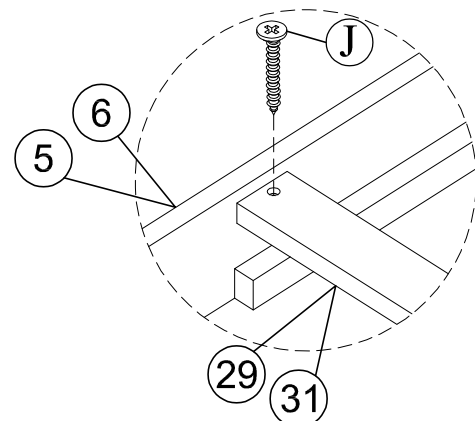

ASSEMBLY INSTRUCTION

SKU CODE: WF314724

Detail:

Part List (WF314724)

<p>① x1</p>  <p style="text-align: center;">Back - Left Leg</p>	<p>② x1</p>  <p style="text-align: center;">Front - Left Leg</p>
<p>③ x1</p>  <p style="text-align: center;">Back - Right Leg</p>	<p>④ x1</p>  <p style="text-align: center;">Front - Right Leg</p>
<p>⑤ x1</p>  <p style="text-align: center;">Front Siderail</p>	<p>⑥ x1</p>  <p style="text-align: center;">Back Siderail</p>
<p>⑦ x2</p>  <p style="text-align: center;">Crossbar Headboard - Footboard</p>	<p>⑧ x4</p>  <p style="text-align: center;">Crossbar Headboard - Footboard</p>
<p>⑨ x2</p>  <p style="text-align: center;">Panel Headboard - Footboard</p>	<p>⑩ x1</p>  <p style="text-align: center;">Crossbar Footboard</p>
<p>⑪ x1</p>  <p style="text-align: center;">Crossbar Headboard</p>	<p>⑫ x1</p>  <p style="text-align: center;">Left Side Bookshelf</p>
<p>⑬ x1</p>  <p style="text-align: center;">Right Side Bookshelf</p>	<p>⑭ x1</p>  <p style="text-align: center;">Left Side Bookshelf</p>

Part List (WF314724)

29 x17

Slats

Hardware List (WF314724)

No.	OUTLOOK	DESC	QTY
(A)		Dowel Ø8*30mm	30
(B)		Dowel Ø10*40mm	18
(C)		Bolts 1/4"*25mm	4
(D)		Bolts 1/4"*40mm	4
(E)		Bolts 1/4"*60mm	4
(F)		Bolts 1/4"*100mm	24
(G)		Cross dowel 1/4"*13mm	28
(H)		Round head screw #8*40mm	18
(I)		Screws #7*12mm	40
(J)		Screws #8*35mm	38
(K)		Screws #8*40mm	24
(L)		Wheels	8
(M)		Connecting Bolt	8
(N)		Connector Housing	8
(O)		Stop Wood	3
(P)		Base L	4
(Q)		Allen key 60*22*4mm	1
(R)		Round head screw #8*15mm	2

ASSEMBLY TOOLS REQUIRED (NOT INCLUDED)

STEP 1:

STEP 2:

STEP 3:

(B)		06
(F)		12
(G)		12
(Q)		01

STEP 4:

(A)		04
(H)		08

STEP 5:

(J)		20
-----	---	----

STEP 6:

(A)		08
(K)		04

STEP 7:

(A)		04
(K)		04

STEP 8:

(A)		08
(K)		08

(A)		04
(K)		04
(E)		04
(G)		04
(Q)		01