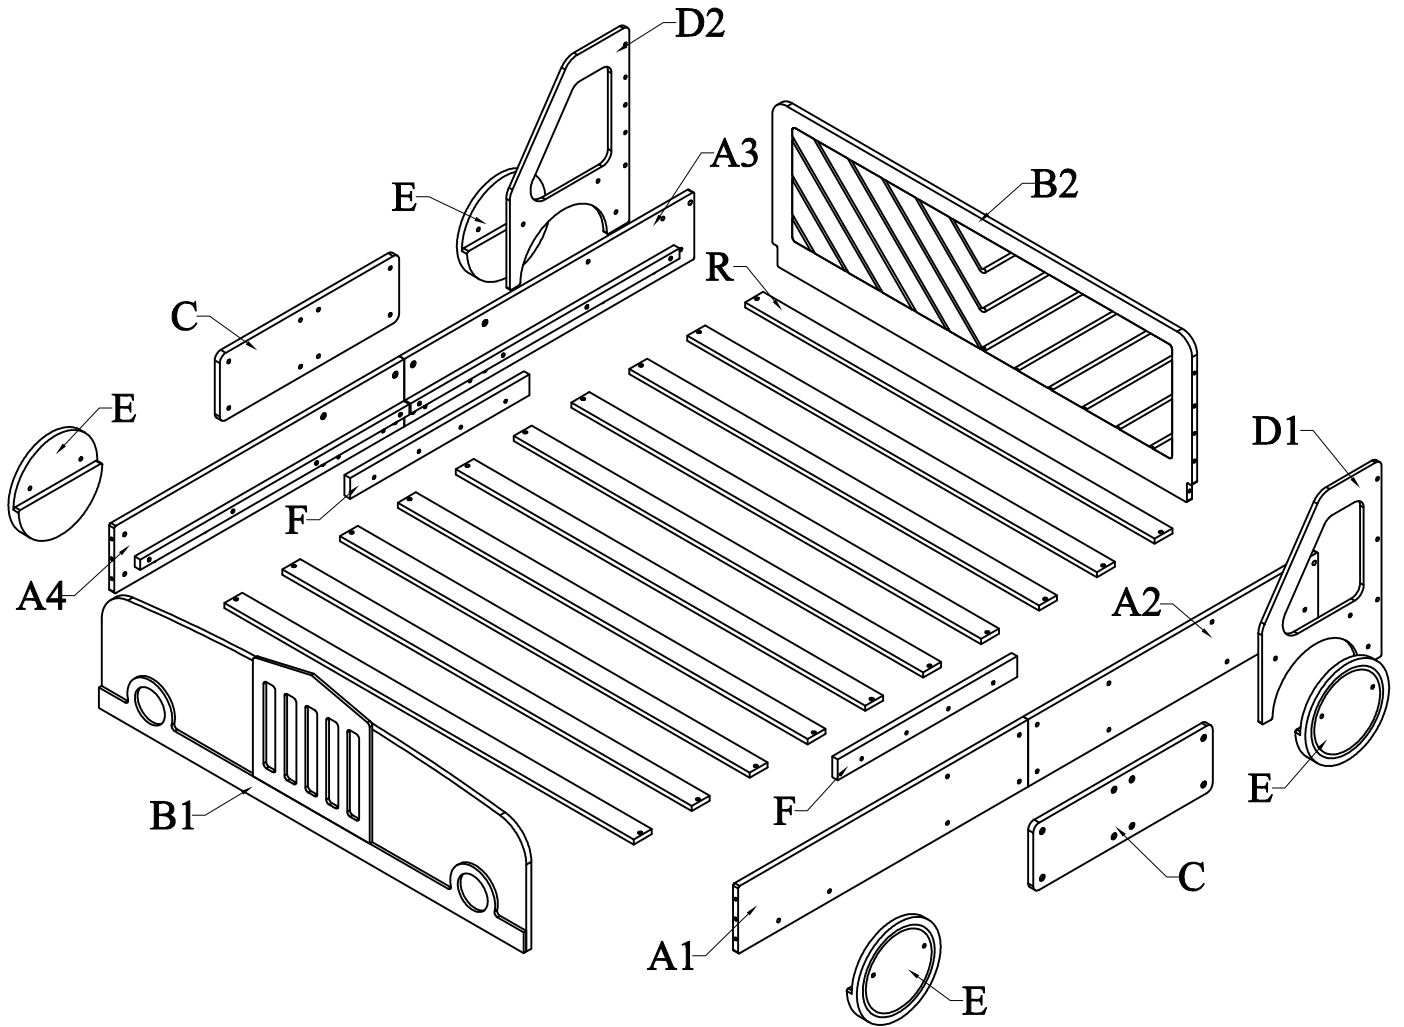

ASSEMBLY INSTRUCTIONS

ITEM CODE: WF311753

DETAIL VIEW

BOX 1: WF311753

A1

Side rail - front right (1pc)

A2

Side rail - back right (1pc)

A3

Side rail - front left (1pc)

A4

Side rail - back left (1pc)

B1

Footboard panel (1pc)

B2

Headboard panel (1pc)

C

Support side rail (2pcs)

D1

Side panel 1 (1pc)

D2

Side panel 2 (1pc)

E

Wheel car (4pcs)

STEP 1

- 3
Hex - Head bolts
Ø1/4" * 25- 16pcs
- 6
Canopy head through
Ø1/4" - 16pcs

STEP 2

- 4
Hex - Head bolts
Ø1/4" * 30- 8pcs

STEP 3

- 3**

Hex - Head bolts
Ø1/4" * 25- 6pcs
- 6**

Canopy head through
Ø1/4" - 6pcs