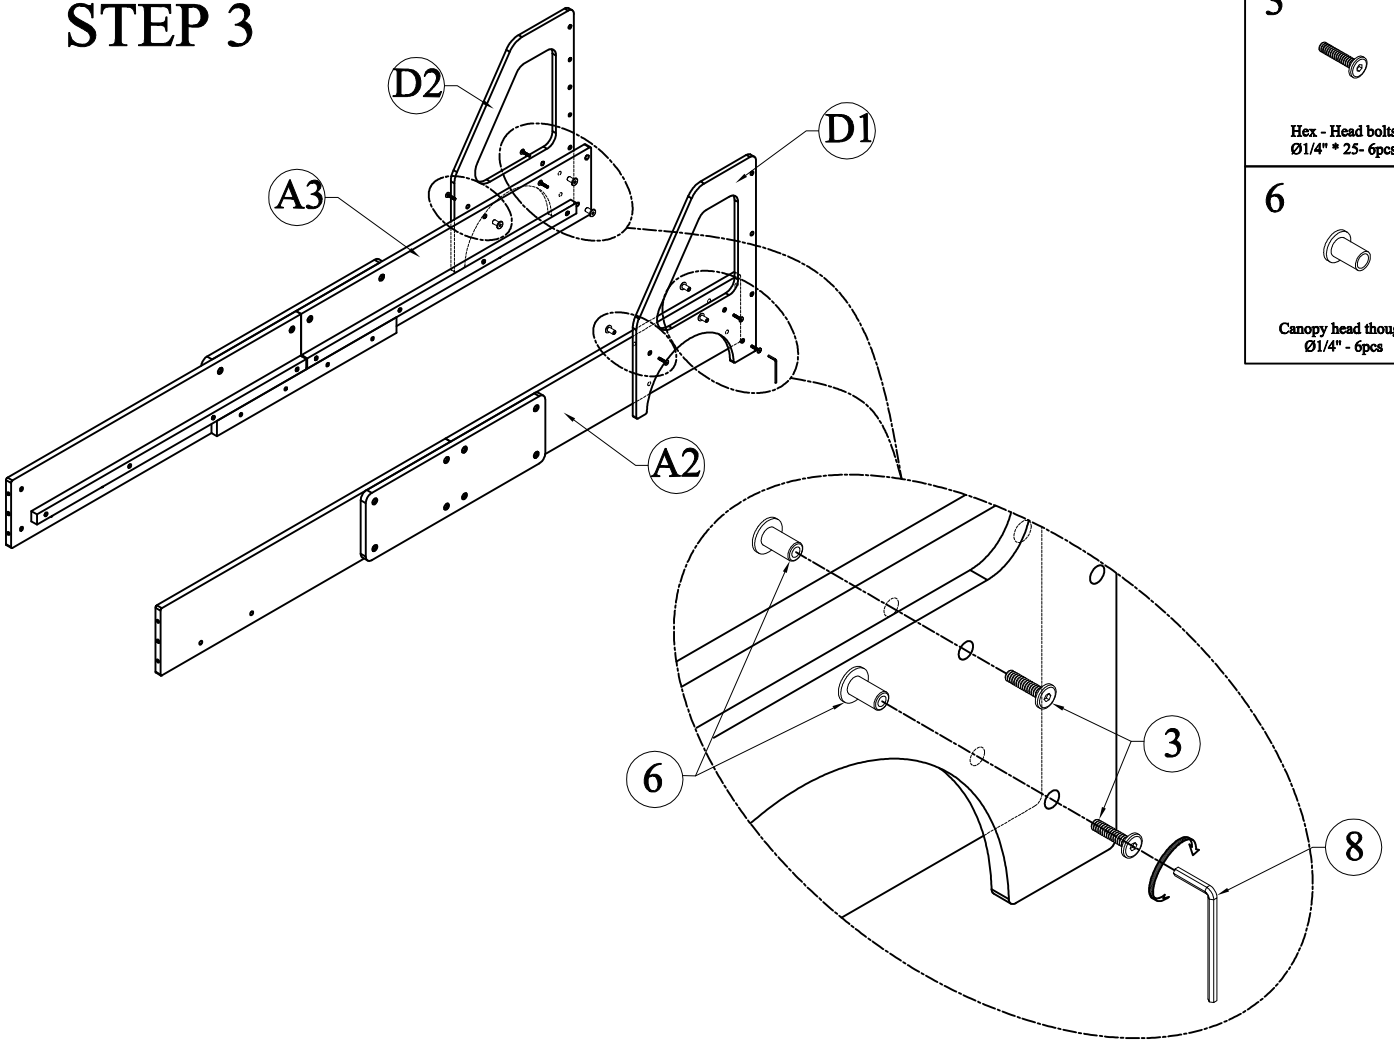

F

Support bar (2pcs)

R

Slats (10pcs)

HARDWARE LIST: WF311753

<p>1</p>  <p>Hex - Head bolts Ø1/4" * 80- 2pcs</p>	<p>2</p>  <p>Hex - Head bolts Ø1/4" * 60- 8pcs</p>	<p>3</p>  <p>Hex - Head bolts Ø1/4" * 25- 30pcs</p>	<p>4</p>  <p>Hex - Head bolts Ø1/4" * 30- 8pcs</p>
<p>5</p>  <p>Horizontal - Hold bolts Ø1/4" - 10pcs</p>	<p>6</p>  <p>Canopy head though Ø1/4" - 30pcs</p>	<p>7</p>  <p>Wood dowel Ø8 * 30 - 6pcs</p>	<p>8</p>  <p>Allen key K4 - 2pcs</p>
<p>9</p>  <p>Wood crews M4 * 30 - 20pcs</p>			

STEP 1

- 3
Hex - Head bolts
Ø1/4" * 25- 16pcs
- 6
Canopy head through
Ø1/4" - 16pcs

STEP 2

- 4
Hex - Head bolts
Ø1/4" * 30- 8pcs

STEP 3

- 3**

Hex - Head bolts
Ø1/4" * 25- 6pcs
- 6**

Canopy head through
Ø1/4" - 6pcs

STEP 4

- 1**

Hex - Head bolts
Ø1/4" * 80- 2pcs
- 2**

Hex - Head bolts
Ø1/4" * 60- 4pcs
- 5**

Horizontal - Hold bolts
Ø1/4" - 6pcs
- 7**

Wood dowel
Ø8 * 30 - 4pcs

STEP 5

2

Hex - Head bolts
Ø1/4" * 60- 4pcs

5

Horizontal - Hold bolts
Ø1/4" - 4pcs

7

Wood dowel
Ø8 * 30 - 4pcs

STEP 6

3

Hex - Head bolts
Ø1/4" * 25- 8pcs