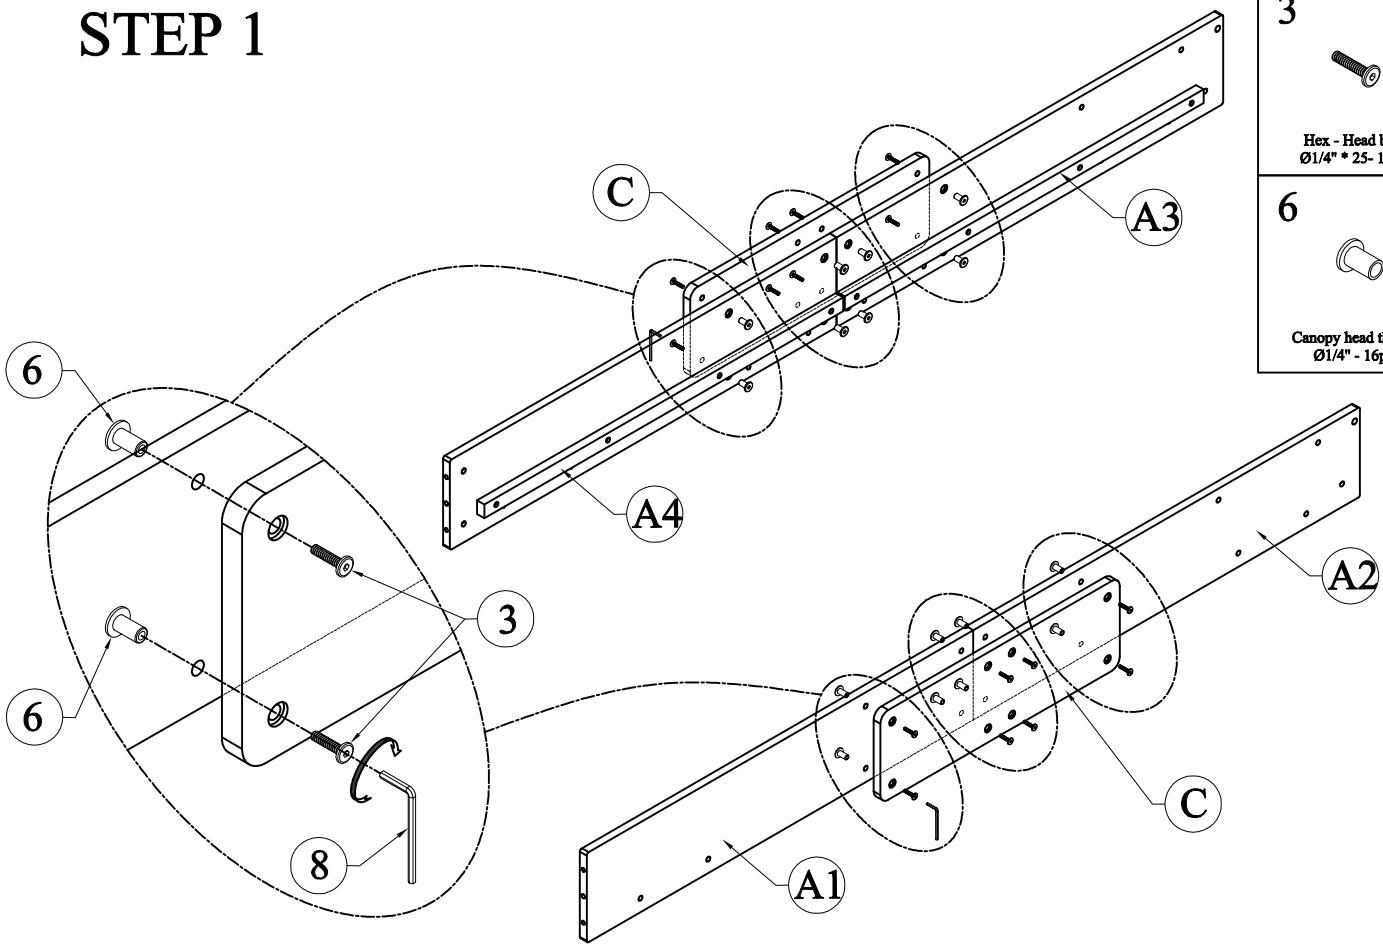

C

Support side rail (2pcs)

D1

Side panel 1 (1pc)

D2

Side panel 2 (1pc)

E

Wheel car (4pcs)

F

Support bar (2pcs)

R

Slats (10pcs)

HARDWARE LIST: WF311753

<p>1</p>  <p>Hex - Head bolts Ø1/4" * 80- 2pcs</p>	<p>2</p>  <p>Hex - Head bolts Ø1/4" * 60- 8pcs</p>	<p>3</p>  <p>Hex - Head bolts Ø1/4" * 25- 30pcs</p>	<p>4</p>  <p>Hex - Head bolts Ø1/4" * 30- 8pcs</p>
<p>5</p>  <p>Horizontal - Hold bolts Ø1/4" - 10pcs</p>	<p>6</p>  <p>Canopy head though Ø1/4" - 30pcs</p>	<p>7</p>  <p>Wood dowel Ø8 * 30 - 6pcs</p>	<p>8</p>  <p>Allen key K4 - 2pcs</p>
<p>9</p>  <p>Wood crews M4 * 30 - 20pcs</p>			

STEP 1

- 3
Hex - Head bolts
Ø1/4" * 25- 16pcs
- 6
Canopy head through
Ø1/4" - 16pcs

STEP 2

- 4
Hex - Head bolts
Ø1/4" * 30- 8pcs

STEP 3

- 3**

Hex - Head bolts
Ø1/4" * 25- 6pcs
- 6**

Canopy head through
Ø1/4" - 6pcs

Hex - Head bolts
Ø1/4" * 60- 4pcs

5

Horizontal - Hold bolts
Ø1/4" - 4pcs

7

Wood dowel
Ø8 * 30 - 4pcs

STEP 6

3

Hex - Head bolts
Ø1/4" * 25- 8pcs