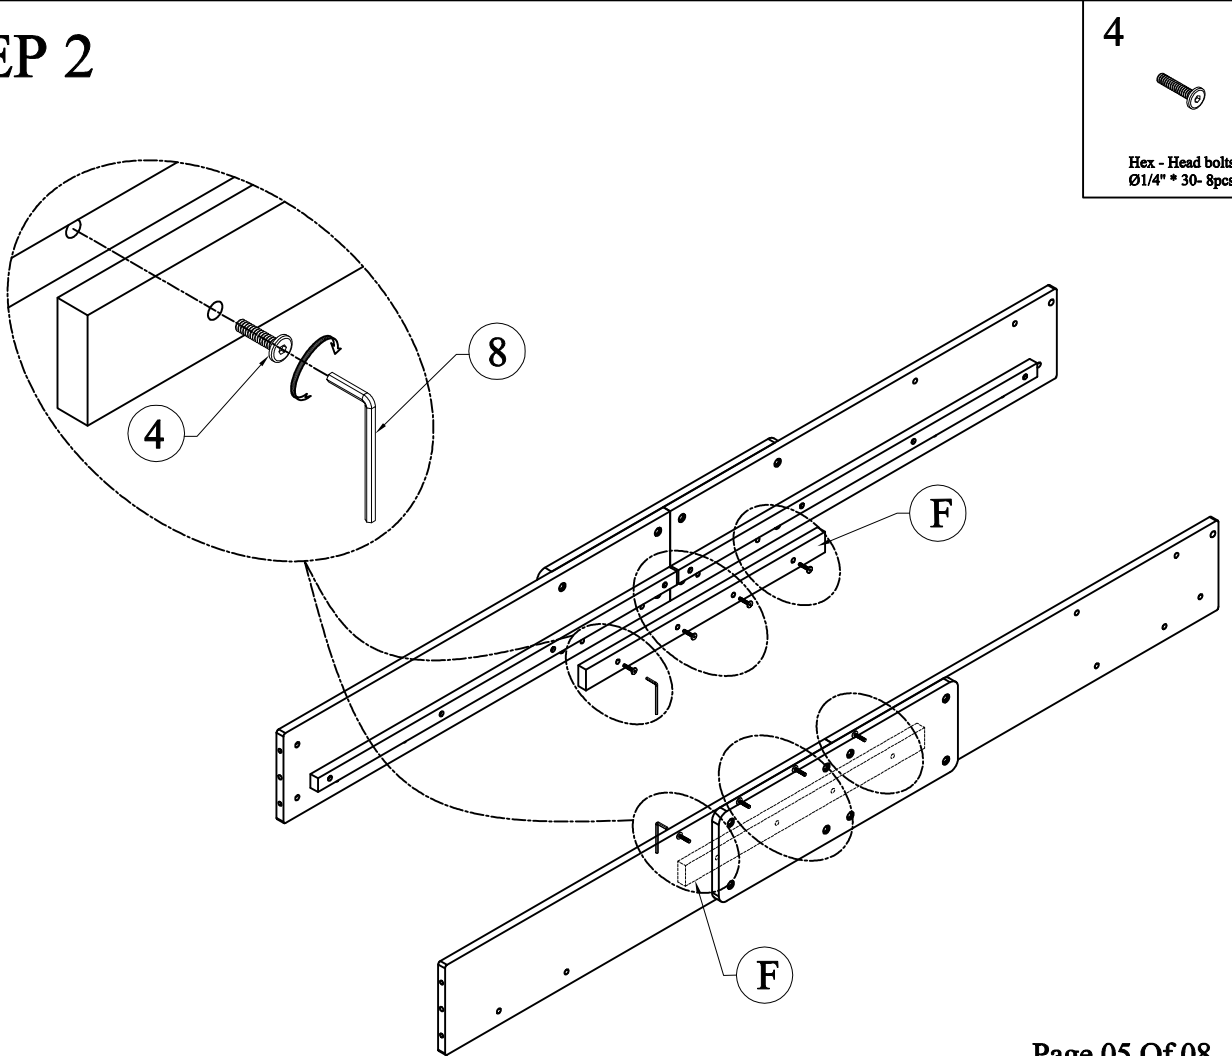

C

Support side rail (2pcs)

D1

Side panel 1 (1pc)

D2

Side panel 2 (1pc)

E

Wheel car (4pcs)

F

Support bar (2pcs)

R

Slats (10pcs)

HARDWARE LIST: WF311753

<p>1</p>  <p>Hex - Head bolts Ø1/4" * 80- 2pcs</p>	<p>2</p>  <p>Hex - Head bolts Ø1/4" * 60- 8pcs</p>	<p>3</p>  <p>Hex - Head bolts Ø1/4" * 25- 30pcs</p>	<p>4</p>  <p>Hex - Head bolts Ø1/4" * 30- 8pcs</p>
<p>5</p>  <p>Horizontal - Hold bolts Ø1/4" - 10pcs</p>	<p>6</p>  <p>Canopy head though Ø1/4" - 30pcs</p>	<p>7</p>  <p>Wood dowel Ø8 * 30 - 6pcs</p>	<p>8</p>  <p>Allen key K4 - 2pcs</p>
<p>9</p>  <p>Wood crews M4 * 30 - 20pcs</p>			

STEP 1

- 3
Hex - Head bolts
Ø1/4" * 25- 16pcs
- 6
Canopy head through
Ø1/4" - 16pcs

STEP 2

- 4
Hex - Head bolts
Ø1/4" * 30- 8pcs

STEP 3

- 3**

Hex - Head bolts
Ø1/4" * 25- 6pcs
- 6**

Canopy head through
Ø1/4" - 6pcs

STEP 4

- 1**

Hex - Head bolts
Ø1/4" * 80- 2pcs
- 2**

Hex - Head bolts
Ø1/4" * 60- 4pcs
- 5**

Horizontal - Hold bolts
Ø1/4" - 6pcs
- 7**

Wood dowel
Ø8 * 30 - 4pcs

STEP 5

2