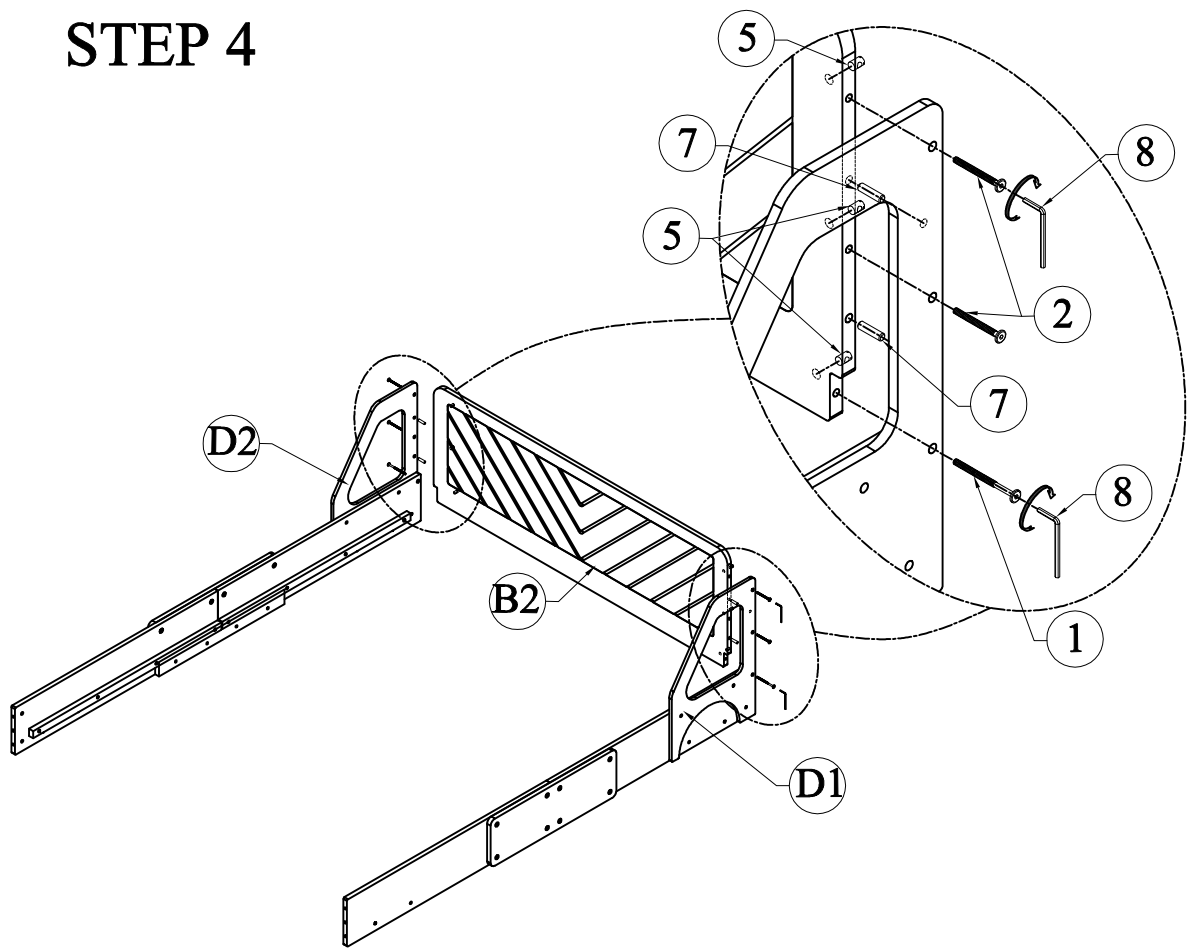

F

Support bar (2pcs)

R

Slats (10pcs)

HARDWARE LIST: WF311753

<p>1</p>  <p>Hex - Head bolts Ø1/4" * 80- 2pcs</p>	<p>2</p>  <p>Hex - Head bolts Ø1/4" * 60- 8pcs</p>	<p>3</p>  <p>Hex - Head bolts Ø1/4" * 25- 30pcs</p>	<p>4</p>  <p>Hex - Head bolts Ø1/4" * 30- 8pcs</p>
<p>5</p>  <p>Horizontal - Hold bolts Ø1/4" - 10pcs</p>	<p>6</p>  <p>Canopy head though Ø1/4" - 30pcs</p>	<p>7</p>  <p>Wood dowel Ø8 * 30 - 6pcs</p>	<p>8</p>  <p>Allen key K4 - 2pcs</p>
<p>9</p>  <p>Wood crews M4 * 30 - 20pcs</p>			

STEP 1

- 3
Hex - Head bolts
Ø1/4" * 25- 16pcs
- 6
Canopy head through
Ø1/4" - 16pcs

STEP 2

- 4
Hex - Head bolts
Ø1/4" * 30- 8pcs

STEP 3

- 3**

Hex - Head bolts
Ø1/4" * 25- 6pcs
- 6**

Canopy head through
Ø1/4" - 6pcs

STEP 4

- 1**

Hex - Head bolts
Ø1/4" * 80- 2pcs
- 2**

Hex - Head bolts
Ø1/4" * 60- 4pcs
- 5**

Horizontal - Hold bolts
Ø1/4" - 6pcs
- 7**

Wood dowel
Ø8 * 30 - 4pcs

STEP 5

2

Hex - Head bolts
Ø1/4" * 60- 4pcs

5

Horizontal - Hold bolts
Ø1/4" - 4pcs

7

Wood dowel
Ø8 * 30 - 4pcs

STEP 6

3

Hex - Head bolts
Ø1/4" * 25- 8pcs