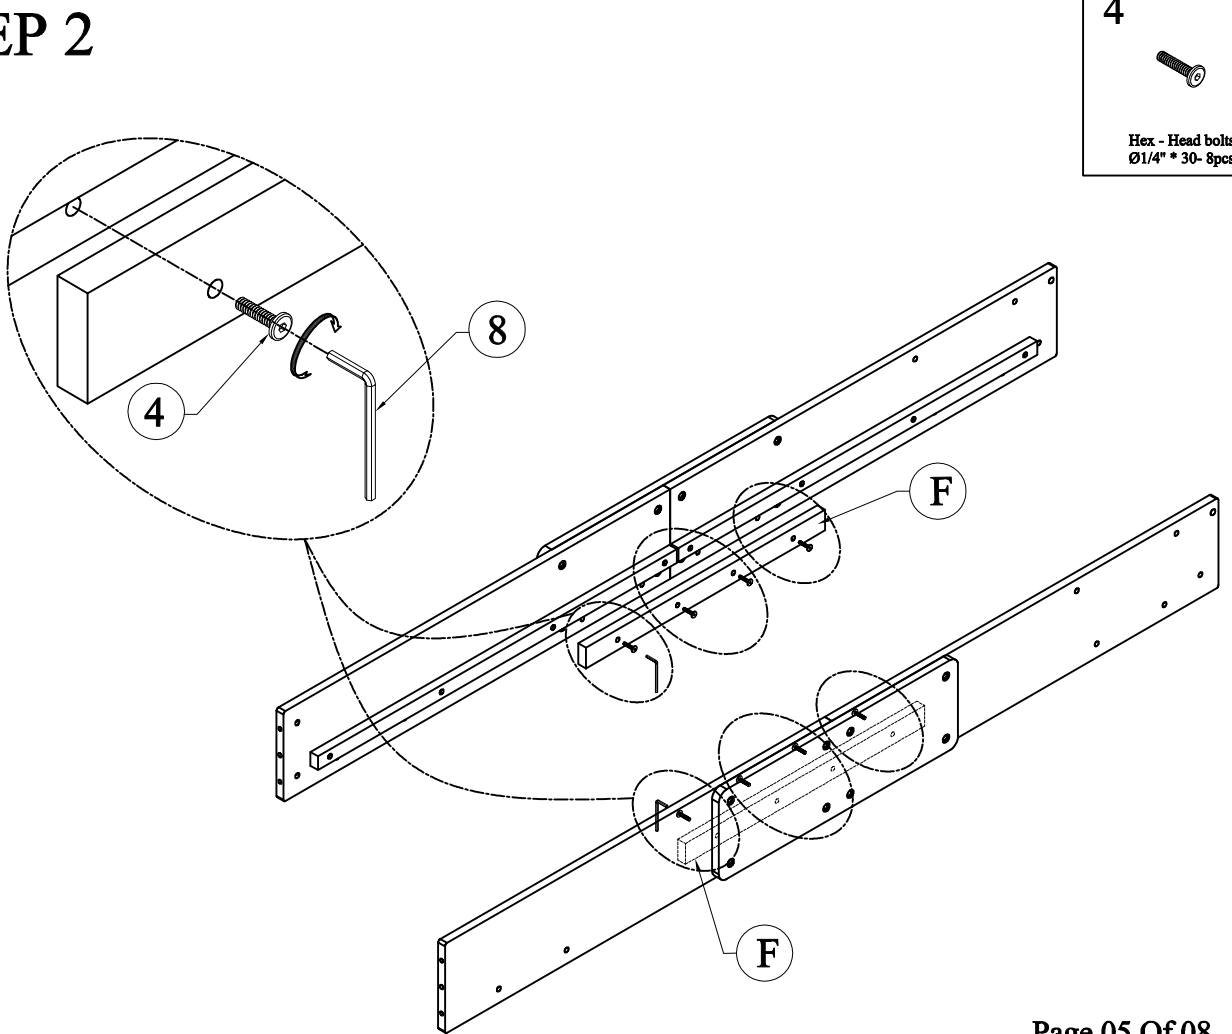

F

Support bar (2pcs)

S

Slats (8pcs)

HARDWARE LIST: WF311752

<p>1</p>  <p>Hex - Head bolts Ø1/4" * 80- 2pcs</p>	<p>2</p>  <p>Hex - Head bolts Ø1/4" * 60- 8pcs</p>	<p>3</p>  <p>Hex - Head bolts Ø1/4" * 25- 30pcs</p>	<p>4</p>  <p>Hex - Head bolts Ø1/4" * 30- 8pcs</p>
<p>5</p>  <p>Horizontal - Hold bolts Ø1/4" - 10pcs</p>	<p>6</p>  <p>Canopy head though Ø1/4" - 30pcs</p>	<p>7</p>  <p>Wood dowel Ø8 * 30 - 6pcs</p>	<p>8</p>  <p>Allen key K4 - 2pcs</p>
<p>9</p>  <p>Wood crews M4 * 30 - 16pcs</p>			

STEP 1

3

Hex - Head bolts
Ø1/4" * 25- 16pcs

6

Canopy head through
Ø1/4" - 16pcs

STEP 2

4

Hex - Head bolts
Ø1/4" * 30- 8pcs

STEP 3

3
Hex - Head bolts
Ø1/4" * 25- 6pcs

6
Canopy head though
Ø1/4" - 6pcs

STEP 4

1
Hex - Head bolts
Ø1/4" * 80- 2pcs

2
Hex - Head bolts
Ø1/4" * 60- 4pcs

5
Horizontal - Hold bolts
Ø1/4" - 6pcs

7
Wood dowel
Ø8 * 30 - 4pcs

STEP 5

2

Hex - Head bolts
Ø1/4" * 60- 4pcs

5

Horizontal - Hold bolts
Ø1/4" - 4pcs

7

Wood dowel
Ø8 * 30 - 2pcs

STEP 6