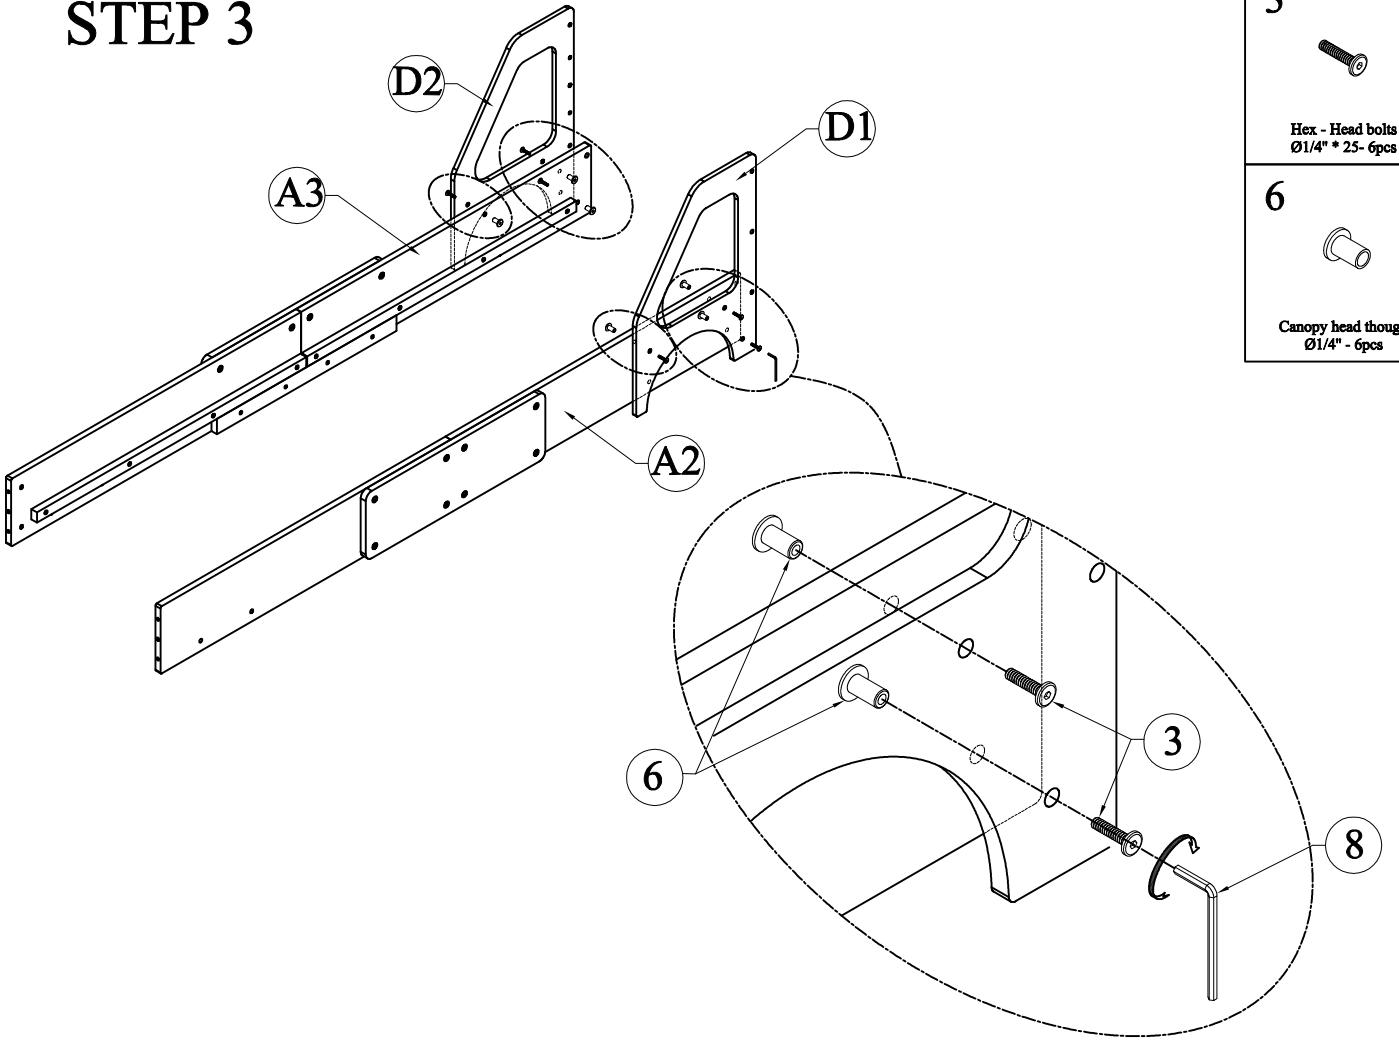

F

Support bar (2pcs)

S

Slats (8pcs)

HARDWARE LIST: WF311752

<p>1</p>  <p>Hex - Head bolts Ø1/4" * 80- 2pcs</p>	<p>2</p>  <p>Hex - Head bolts Ø1/4" * 60- 8pcs</p>	<p>3</p>  <p>Hex - Head bolts Ø1/4" * 25- 30pcs</p>	<p>4</p>  <p>Hex - Head bolts Ø1/4" * 30- 8pcs</p>
<p>5</p>  <p>Horizontal - Hold bolts Ø1/4" - 10pcs</p>	<p>6</p>  <p>Canopy head though Ø1/4" - 30pcs</p>	<p>7</p>  <p>Wood dowel Ø8 * 30 - 6pcs</p>	<p>8</p>  <p>Allen key K4 - 2pcs</p>
<p>9</p>  <p>Wood crews M4 * 30 - 16pcs</p>			

STEP 1

3

Hex - Head bolts
Ø1/4" * 25- 16pcs

6

Canopy head through
Ø1/4" - 16pcs

STEP 2

4

Hex - Head bolts
Ø1/4" * 30- 8pcs

STEP 3

3
Hex - Head bolts
Ø1/4" * 25- 6pcs

6
Canopy head though
Ø1/4" - 6pcs

STEP 4

1
Hex - Head bolts
Ø1/4" * 80- 2pcs

2
Hex - Head bolts
Ø1/4" * 60- 4pcs

5
Horizontal - Hold bolts
Ø1/4" - 6pcs

7
Wood dowel
Ø8 * 30 - 4pcs

STEP 5

2

Hex - Head bolts
Ø1/4" * 60- 4pcs

5

Horizontal - Hold bolts
Ø1/4" - 4pcs

7

Wood dowel
Ø8 * 30 - 2pcs

STEP 6