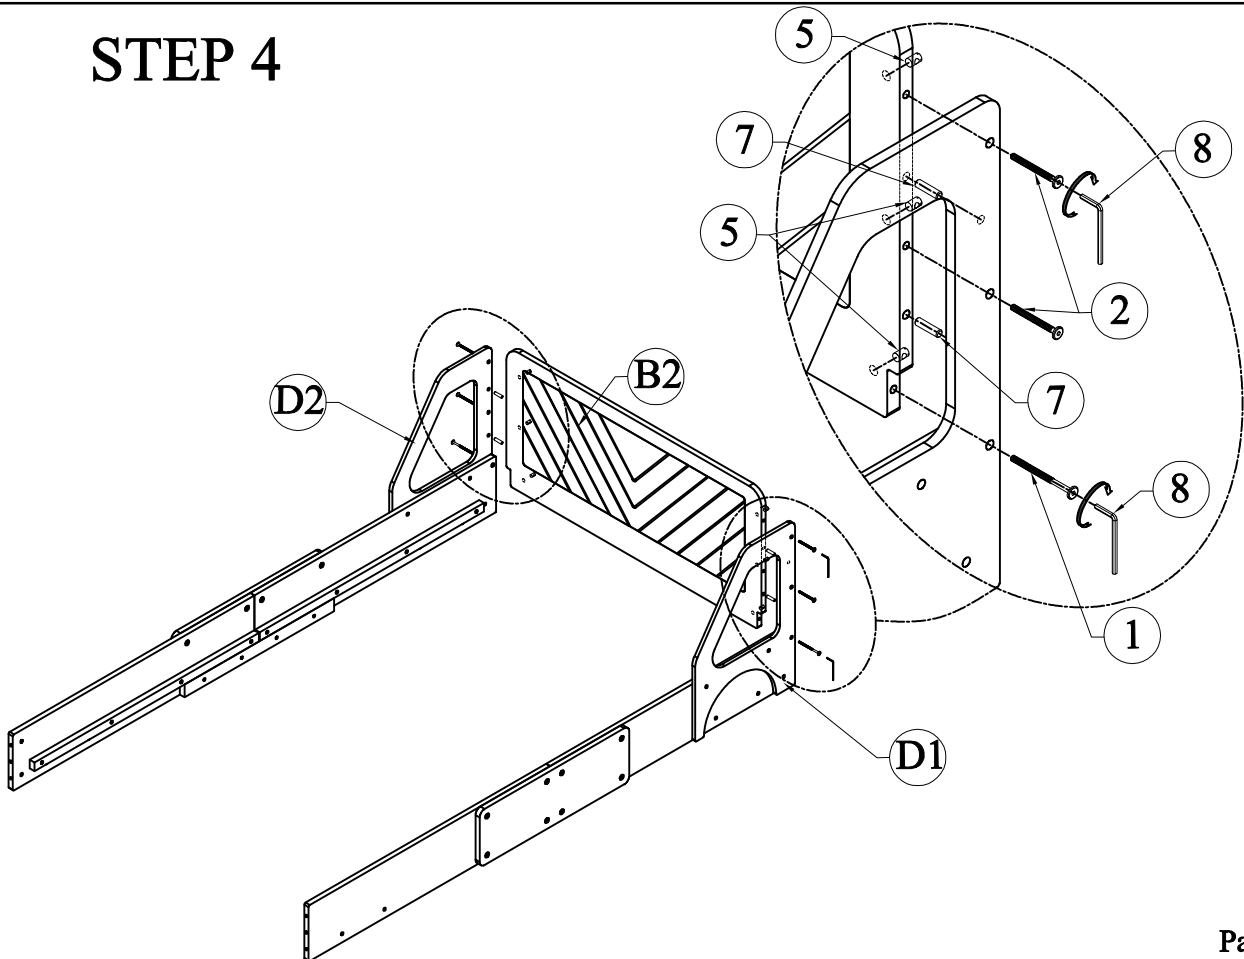

F

Support bar (2pcs)

S

Slats (8pcs)

HARDWARE LIST: WF311752

<p>1</p>  <p>Hex - Head bolts Ø1/4" * 80- 2pcs</p>	<p>2</p>  <p>Hex - Head bolts Ø1/4" * 60- 8pcs</p>	<p>3</p>  <p>Hex - Head bolts Ø1/4" * 25- 30pcs</p>	<p>4</p>  <p>Hex - Head bolts Ø1/4" * 30- 8pcs</p>
<p>5</p>  <p>Horizontal - Hold bolts Ø1/4" - 10pcs</p>	<p>6</p>  <p>Canopy head though Ø1/4" - 30pcs</p>	<p>7</p>  <p>Wood dowel Ø8 * 30 - 6pcs</p>	<p>8</p>  <p>Allen key K4 - 2pcs</p>
<p>9</p>  <p>Wood crews M4 * 30 - 16pcs</p>			

STEP 1

3

Hex - Head bolts
Ø1/4" * 25- 16pcs

6

Canopy head through
Ø1/4" - 16pcs

STEP 2

4

Hex - Head bolts
Ø1/4" * 30- 8pcs

STEP 3

3
Hex - Head bolts
Ø1/4" * 25- 6pcs

6
Canopy head though
Ø1/4" - 6pcs

STEP 4

1
Hex - Head bolts
Ø1/4" * 80- 2pcs

2
Hex - Head bolts
Ø1/4" * 60- 4pcs

5
Horizontal - Hold bolts
Ø1/4" - 6pcs

7
Wood dowel
Ø8 * 30 - 4pcs

STEP 5

2

Hex - Head bolts
Ø1/4" * 60- 4pcs

5

Horizontal - Hold bolts
Ø1/4" - 4pcs

7

Wood dowel
Ø8 * 30 - 2pcs

STEP 6