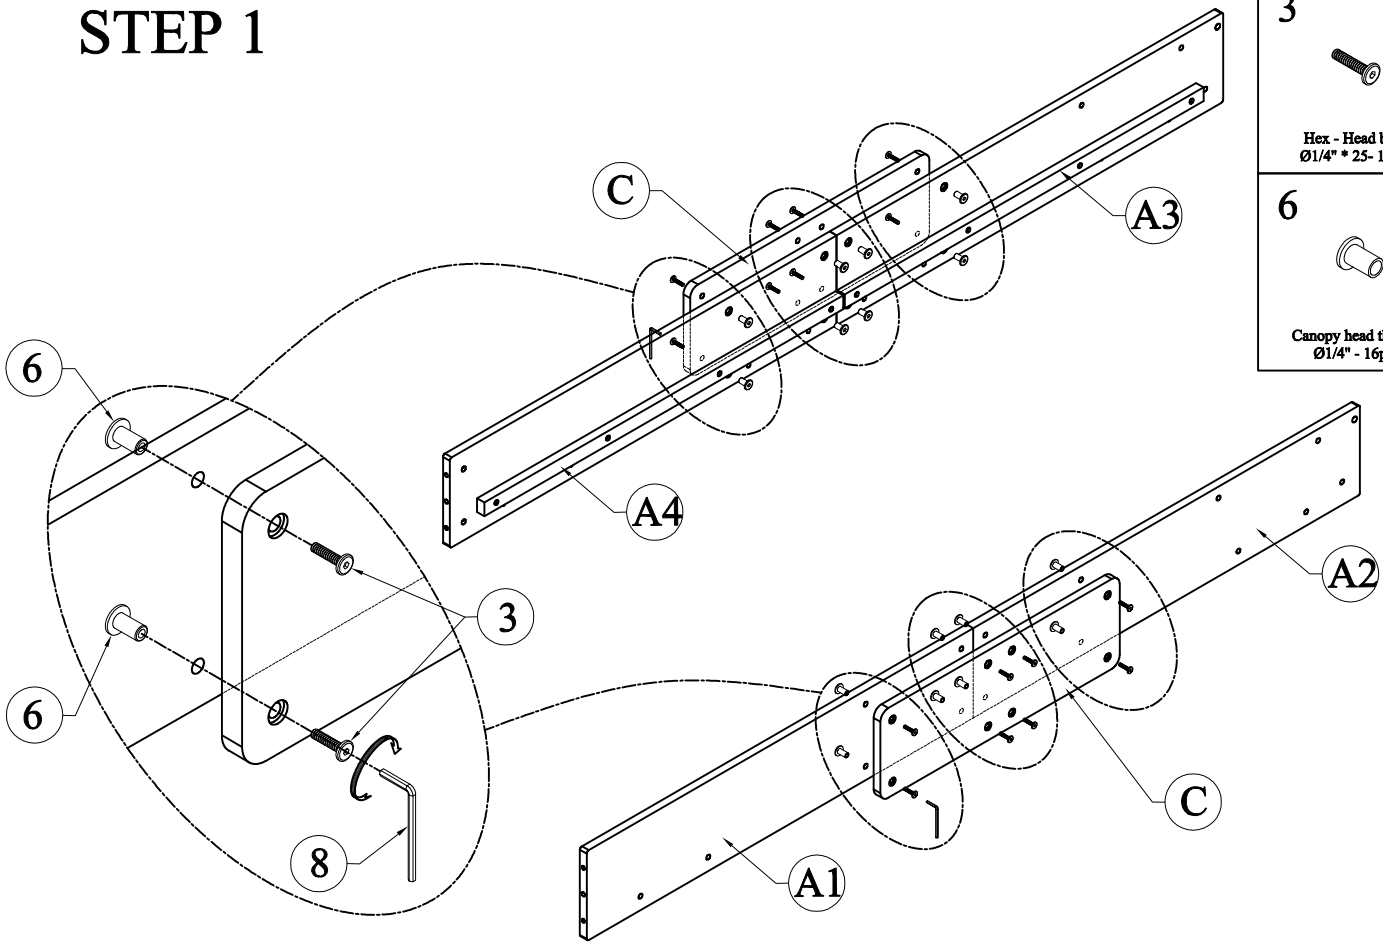

C

Support side rail (2pcs)

D1

Side panel 1 (1pc)

D2

Side panel 2 (1pc)

E

Wheel car (4pcs)

F

Support bar (2pcs)

S

Slats (8pcs)

HARDWARE LIST: WF311752

<p>1</p>  <p>Hex - Head bolts Ø1/4" * 80- 2pcs</p>	<p>2</p>  <p>Hex - Head bolts Ø1/4" * 60- 8pcs</p>	<p>3</p>  <p>Hex - Head bolts Ø1/4" * 25- 30pcs</p>	<p>4</p>  <p>Hex - Head bolts Ø1/4" * 30- 8pcs</p>
<p>5</p>  <p>Horizontal - Hold bolts Ø1/4" - 10pcs</p>	<p>6</p>  <p>Canopy head though Ø1/4" - 30pcs</p>	<p>7</p>  <p>Wood dowel Ø8 * 30 - 6pcs</p>	<p>8</p>  <p>Allen key K4 - 2pcs</p>
<p>9</p>  <p>Wood crews M4 * 30 - 16pcs</p>			

STEP 1

3

Hex - Head bolts
Ø1/4" * 25- 16pcs

6

Canopy head through
Ø1/4" - 16pcs

STEP 2

4

Hex - Head bolts
Ø1/4" * 30- 8pcs

STEP 3

3
Hex - Head bolts
Ø1/4" * 25- 6pcs

6
Canopy head though
Ø1/4" - 6pcs

STEP 4

1
Hex - Head bolts
Ø1/4" * 80- 2pcs

2
Hex - Head bolts
Ø1/4" * 60- 4pcs

5
Horizontal - Hold bolts
Ø1/4" - 6pcs

7
Wood dowel
Ø8 * 30 - 4pcs