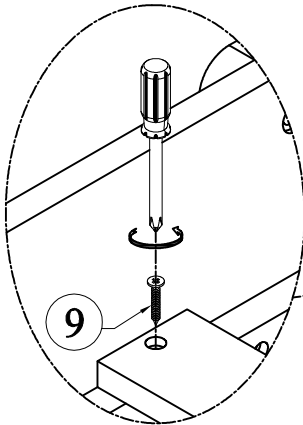

STEP 1

3

Hex - Head bolts
Ø1/4" * 25- 16pcs

6

Canopy head through
Ø1/4" - 16pcs

STEP 2

4

Hex - Head bolts
Ø1/4" * 30- 8pcs

STEP 3

3
Hex - Head bolts
Ø1/4" * 25- 6pcs

6
Canopy head though
Ø1/4" - 6pcs

STEP 4

1
Hex - Head bolts
Ø1/4" * 80- 2pcs

2
Hex - Head bolts
Ø1/4" * 60- 4pcs

5
Horizontal - Hold bolts
Ø1/4" - 6pcs

7
Wood dowel
Ø8 * 30 - 4pcs

STEP 5

2

Hex - Head bolts
Ø1/4" * 60- 4pcs

5

Horizontal - Hold bolts
Ø1/4" - 4pcs

7

Wood dowel
Ø8 * 30 - 2pcs

STEP 6

3

Hex - Head bolts
Ø1/4" * 25- 8pcs

6

Canopy head through
Ø1/4" - 8pcs

STEP 7

9

Wood screws
M4 * 30 - 16pcs

COMPLETED