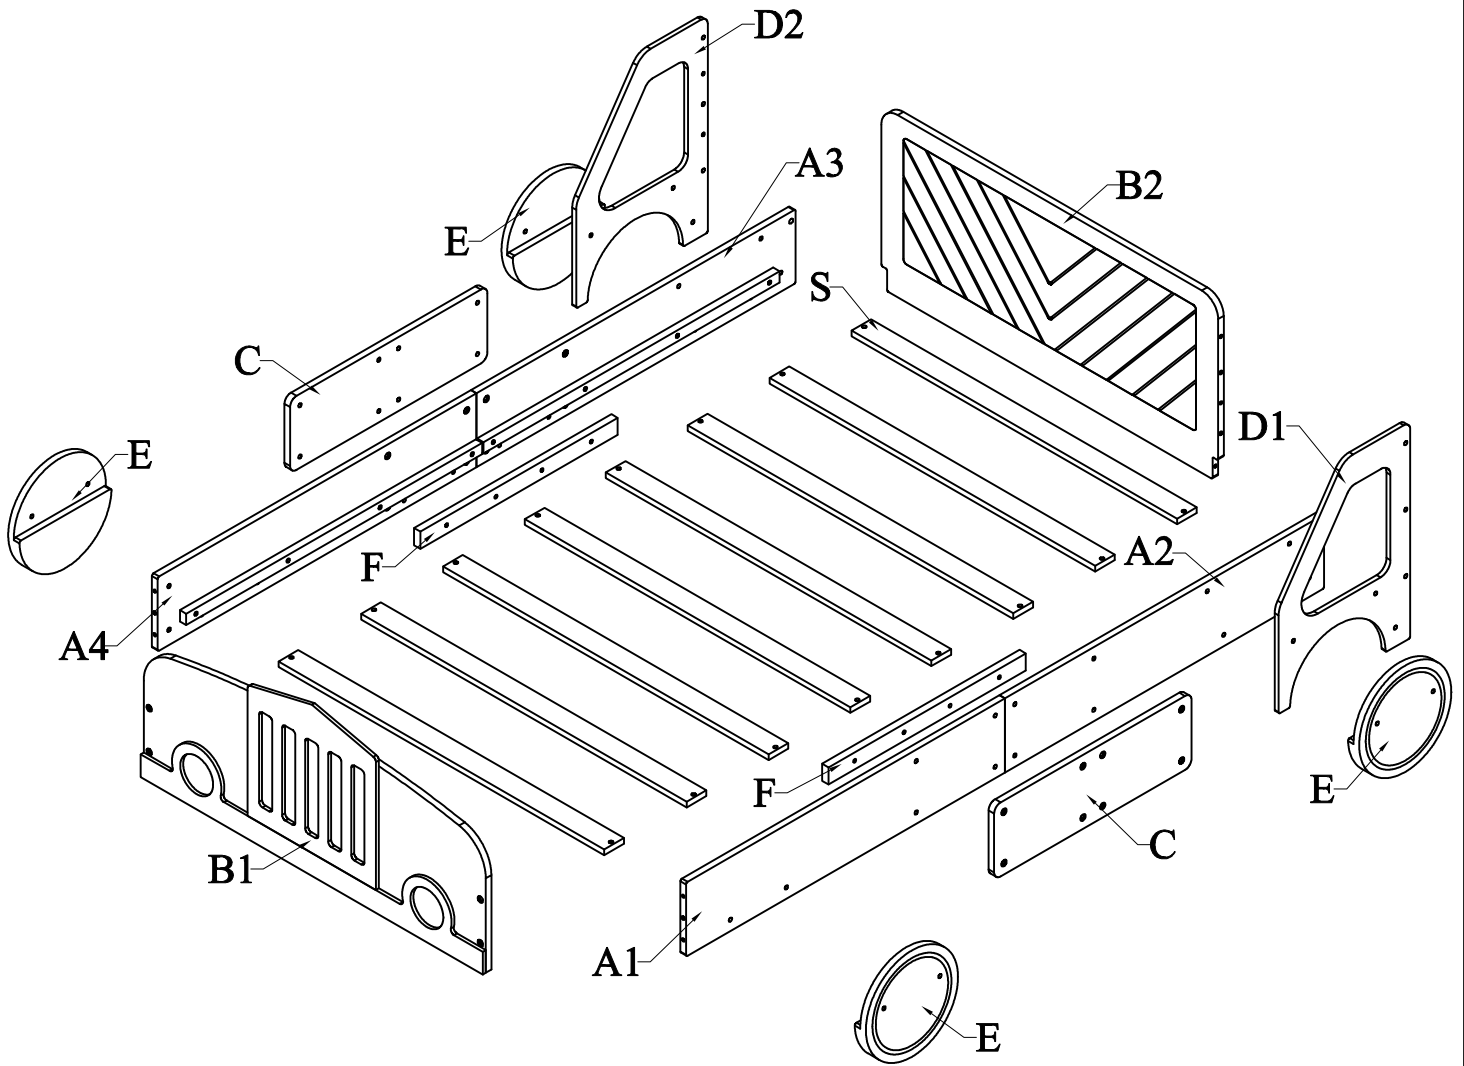

ASSEMBLY INSTRUCTIONS

ITEM CODE: WF311752

DETAIL VIEW

BOX 1: WF311752

A1

Side rail - front right (1pc)

A2

Side rail - back right (1pc)

A3

Side rail - front left (1pc)

A4

Side rail - back left (1pc)

B1

Footboard panel (1pc)

B2

Headboard panel (1pc)

C

Support side rail (2pcs)

D1

Side panel 1 (1pc)

D2

Side panel 2 (1pc)

E

Wheel car (4pcs)

STEP 1

3

Hex - Head bolts
Ø1/4" * 25- 16pcs

6

Canopy head through
Ø1/4" - 16pcs

STEP 2

4

Hex - Head bolts
Ø1/4" * 30- 8pcs