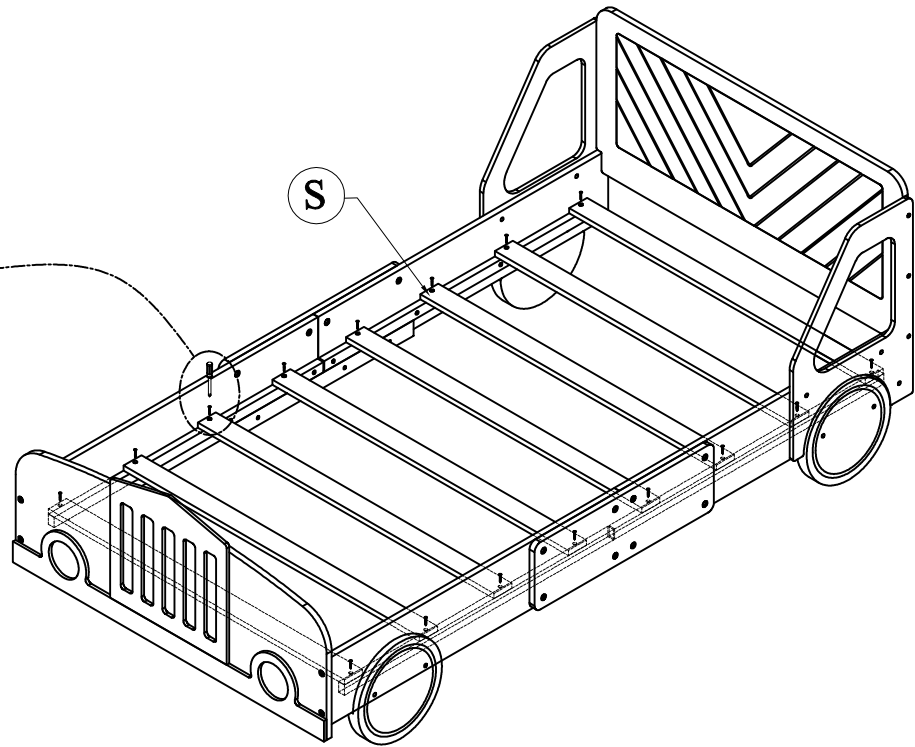

3

Hex - Head bolts
Ø1/4" * 25- 8pcs

6

Canopy head through
Ø1/4" - 8pcs

STEP 7

9

Wood screws
M4 * 30 - 16pcs

COMPLETED