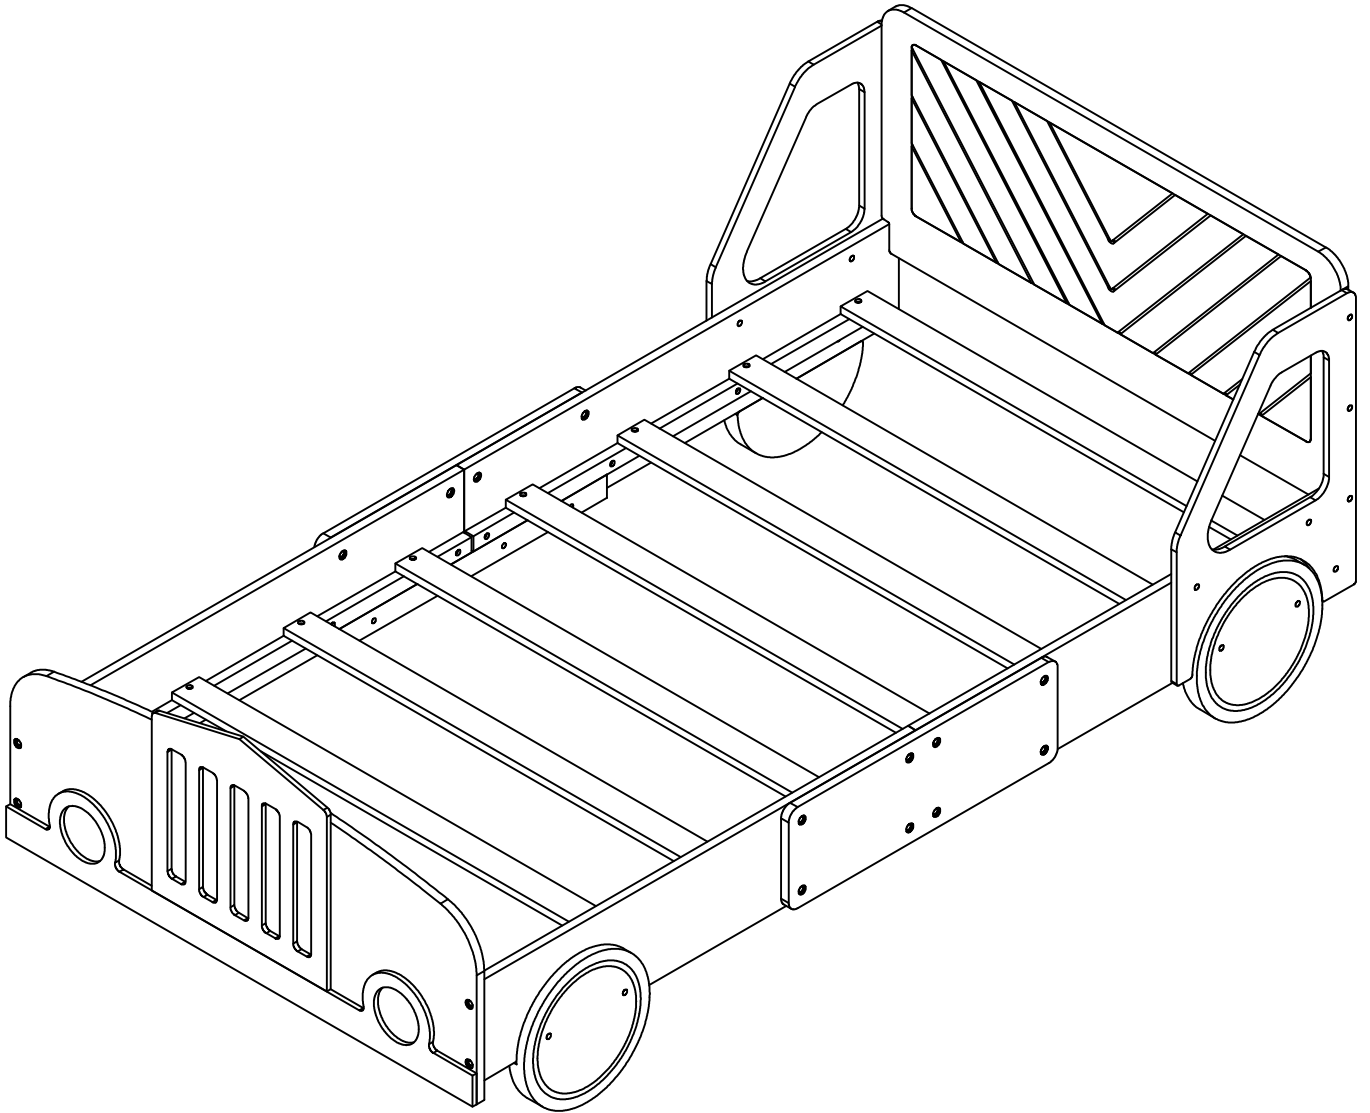

ASSEMBLY INSTRUCTIONS

ITEM CODE: WF311752

DETAIL VIEW

BOX 1: WF311752

A1

Side rail - front right (1pc)

A2

Side rail - back right (1pc)

A3

Side rail - front left (1pc)

A4

Side rail - back left (1pc)

B1

Footboard panel (1pc)

B2

Headboard panel (1pc)

C

Support side rail (2pcs)

D1

Side panel 1 (1pc)

D2

Side panel 2 (1pc)

E

Wheel car (4pcs)