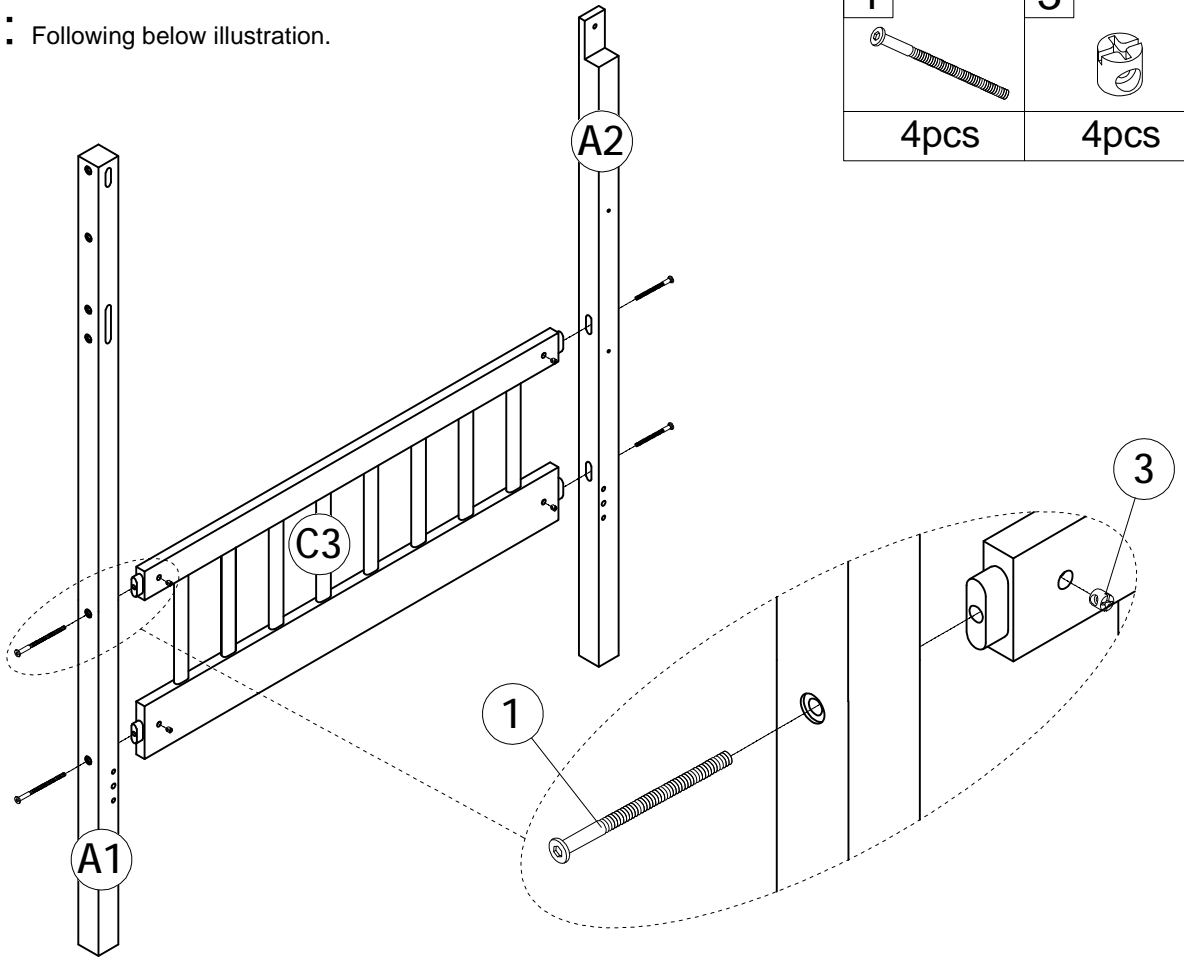

STEP1: Following below illustration.