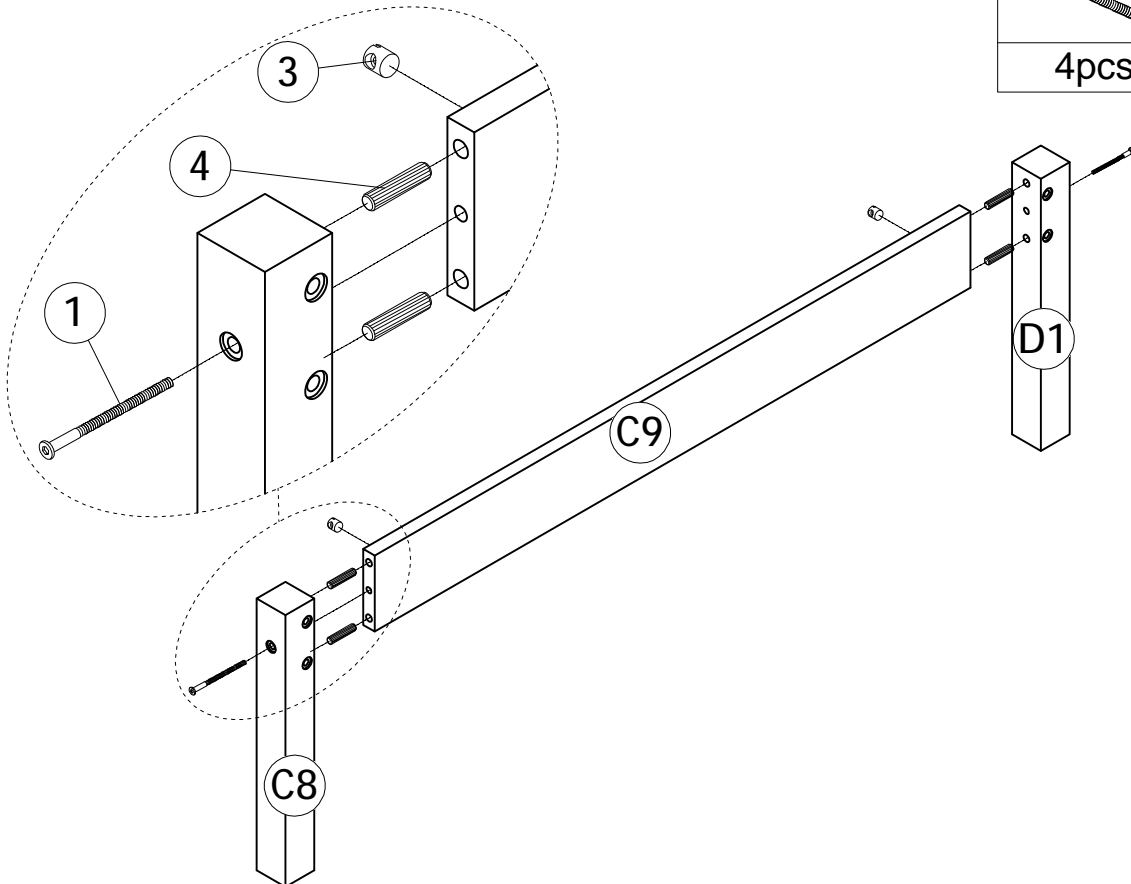

# Hardware List (Box 2-WF310462)

<p>19</p>  <p>Door Wheel Catcher 3pcs</p>	<p>20</p>  <p>Door Wheel 3pcs</p>	<p>21</p>  <p>Magnet Door Catcher 3pcs</p>
<p>22</p>  <p>Ø8 x 30 mm Wood dowel 19pcs</p>	<p>23</p>  <p>47 x 40 x 30 x 98 mm U pat 2pcs</p>	<p>24</p>  <p>Allen Key 1pc</p>
<p>25</p>  <p>Ø1/4" x 25 mm Hex-Head bolts 2pcs</p>	<p>26</p>  <p>M3.5 x 12 mm Wood Screws 28pcs</p>	<p>27</p>  <p>M4 x 20 mm Wood Screws 20pcs</p>
<p>28</p>  <p>Metal L patt 2pcs</p>	<p>29</p>  <p>Screws 1/4" x80 1pc</p>	

**Assembly Tools Required (Not Included)**

**STEP1:** Following below illustration.

1	3
4pcs	4pcs

**STEP2:x2** Following below illustration.

1	3
4pcs	4pcs
	4
	8pcs

**STEP3:** Following below illustration.

**STEP4:** Following below illustration.