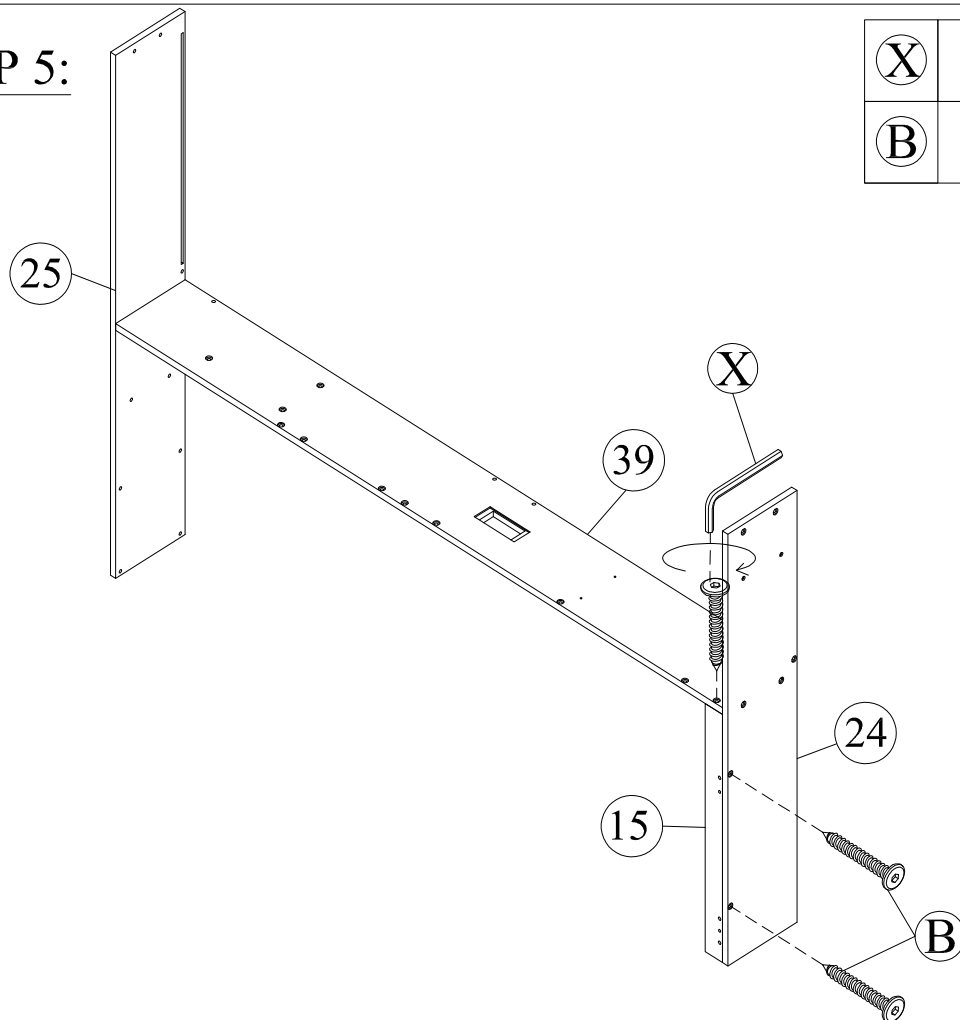

Hardware List (WF308638)

No.	OUTLOOK	DESC	QTY
(A)		Dowel Ø8*30mm	28
(B)		Screws M6*35mm	46
(C)		Screws M6*85mm	06
(D)		Bolts M6*70mm	30
(E)		Bolts M6*35mm	04
(F)		Bolts M6*25mm	01
(G)		Cross dowel M6*13mm	16
(H)		Round head screw #8*40mm	18
(I)		Round head screw #8*15mm	15
(J)		Flat head screw #8*15mm	06
(K)		Flat head screw #8*25mm	40
(L)		Flat head screw #8*20mm	04
(M)		Flat head screw #7*10mm	12
(N)		Door Hinge	02
(O)		Sliding Rails Kenlin	02
(P)		Sliding Rails Kenlin	02
(Q)		Handle	04
(X)		Allen key 60*22*4mm	01

STEP 3:

(D)		04
(X)		01

STEP 4:

(D)		04
(G)		04
(X)		01

STEP 5:

(X)		01
(B)		03

STEP 6:

(X)		01
(A)		04
(B)		03