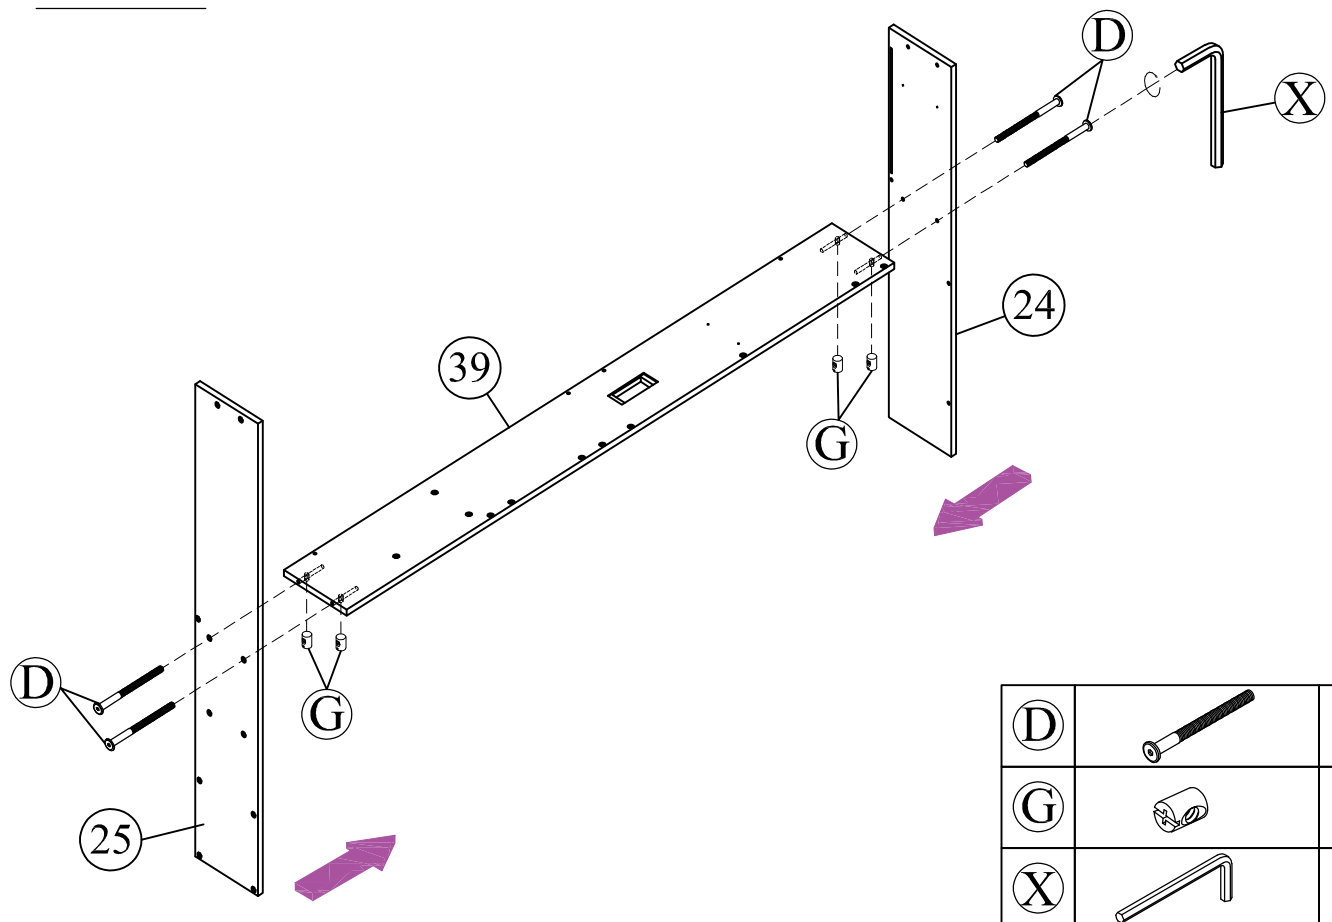

STEP 3:

(D)		04
(X)		01

STEP 4:

(D)		04
(G)		04
(X)		01