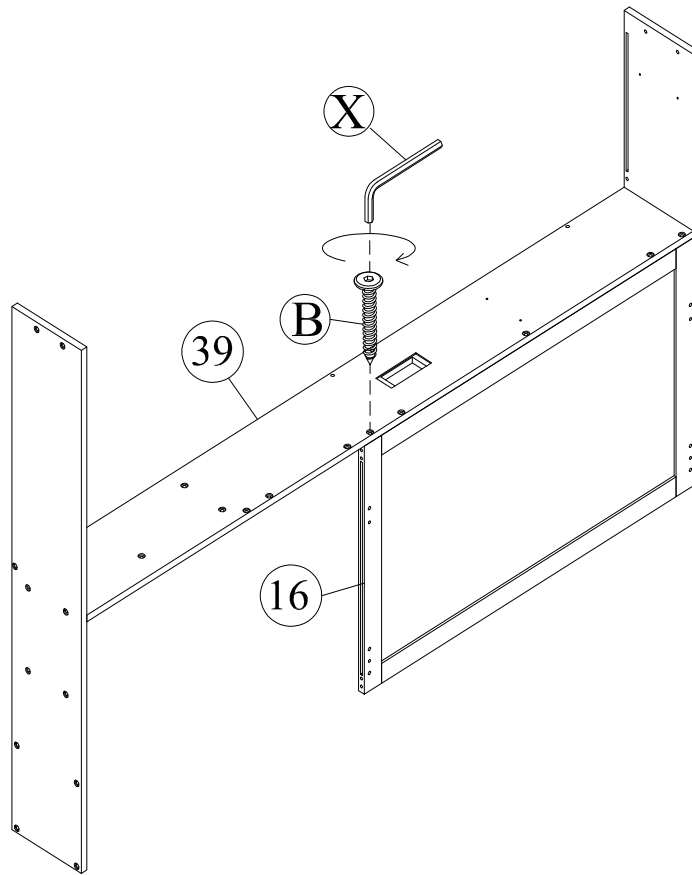

Hardware List (WF308638)

No.	OUTLOOK	DESC	QTY
(A)		Dowel Ø8*30mm	28
(B)		Screws M6*35mm	46
(C)		Screws M6*85mm	06
(D)		Bolts M6*70mm	30
(E)		Bolts M6*35mm	04
(F)		Bolts M6*25mm	01
(G)		Cross dowel M6*13mm	16
(H)		Round head screw #8*40mm	18
(I)		Round head screw #8*15mm	15
(J)		Flat head screw #8*15mm	06
(K)		Flat head screw #8*25mm	40
(L)		Flat head screw #8*20mm	04
(M)		Flat head screw #7*10mm	12
(N)		Door Hinge	02
(O)		Sliding Rails Kenlin	02
(P)		Sliding Rails Kenlin	02
(Q)		Handle	04
(X)		Allen key 60*22*4mm	01

STEP 7:

STEP 8:

A		04
---	---	----

STEP 9:

X		01
B		01

STEP 10:

A		04
---	---	----

STEP 11: