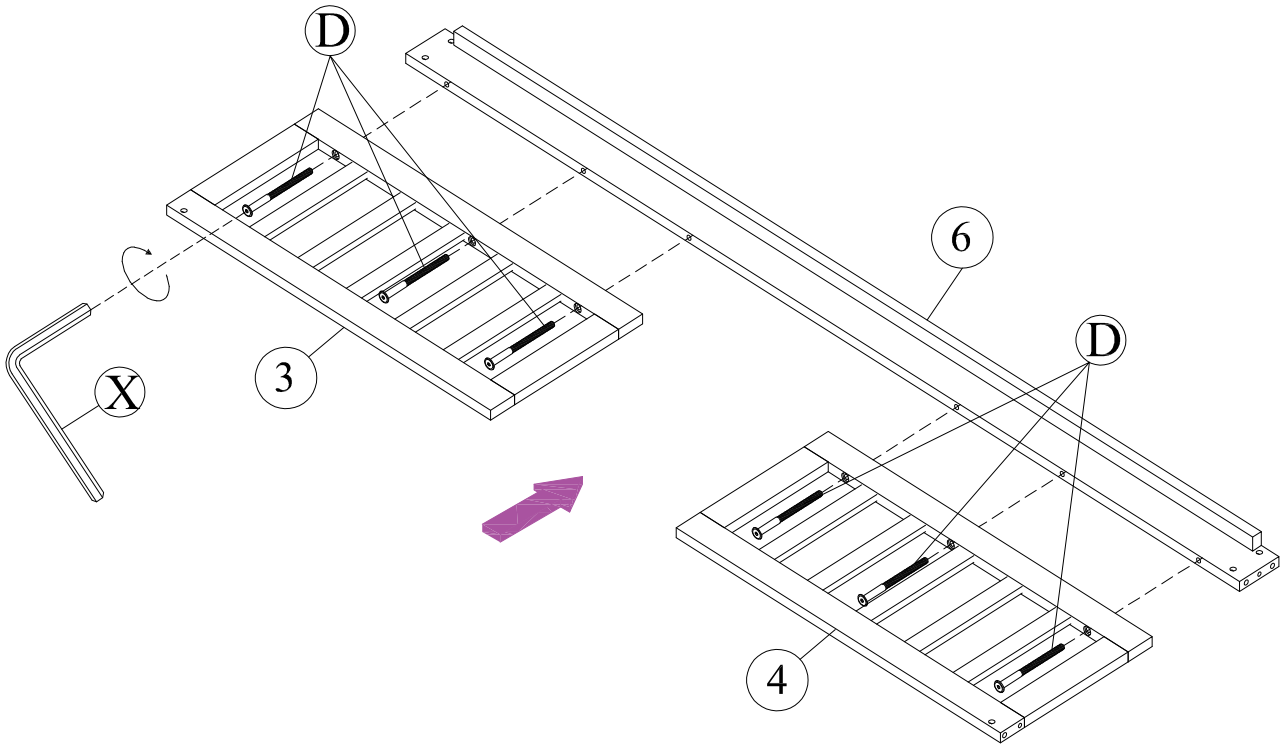

Hardware List (WF308638)

No.	OUTLOOK	DESC	QTY
(A)		Dowel Ø8*30mm	28
(B)		Screws M6*35mm	46
(C)		Screws M6*85mm	06
(D)		Bolts M6*70mm	30
(E)		Bolts M6*35mm	04
(F)		Bolts M6*25mm	01
(G)		Cross dowel M6*13mm	16
(H)		Round head screw #8*40mm	18
(I)		Round head screw #8*15mm	15
(J)		Flat head screw #8*15mm	06
(K)		Flat head screw #8*25mm	40
(L)		Flat head screw #8*20mm	04
(M)		Flat head screw #7*10mm	12
(N)		Door Hinge	02
(O)		Sliding Rails Kenlin	02
(P)		Sliding Rails Kenlin	02
(Q)		Handle	04
(X)		Allen key 60*22*4mm	01

ASSEMBLY TOOLS REQUIRED (NOT INCLUDED)

Hardware List (WF308638)

No.	OUTLOOK	DESC	QTY
Y		USB	01
Z		Flat head screw #8*20mm	02

ASSEMBLY TOOLS REQUIRED (NOT INCLUDED)

STEP 1:

(D)		06
(X)		01

STEP 2:

(D)		04
(X)		01

STEP 3:

(D)		04
(X)		01

STEP 4:

(D)		04
(G)		04
(X)		01

STEP 5:

(X)		01
(B)		03

STEP 6:

(X)		01
(A)		04
(B)		03