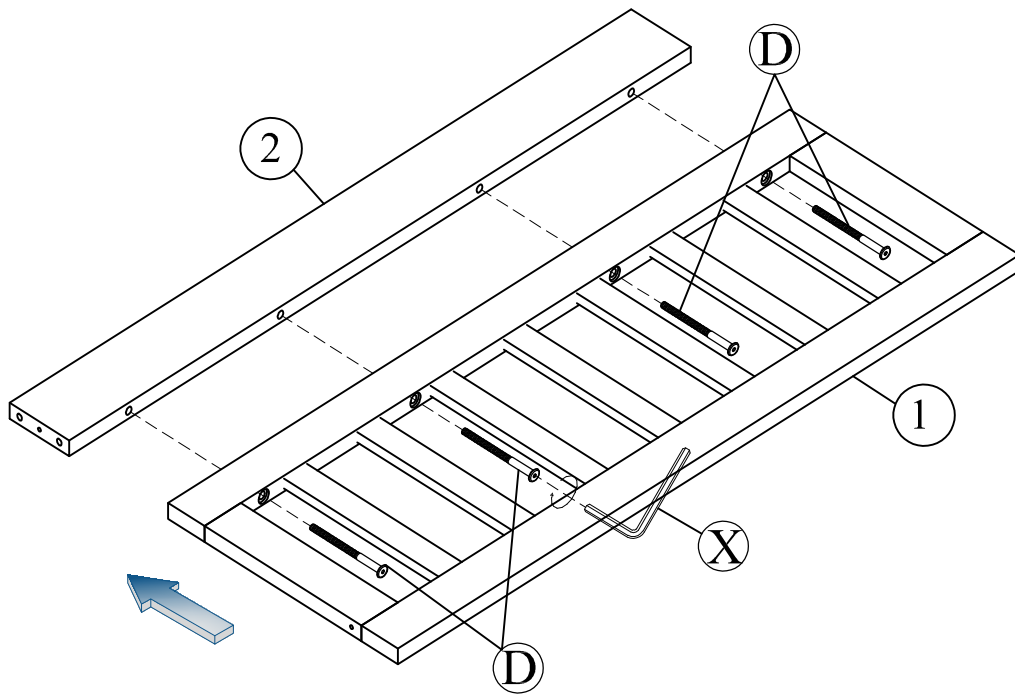

Hardware List (WF308638)

No.	OUTLOOK	DESC	QTY
(A)		Dowel Ø8*30mm	28
(B)		Screws M6*35mm	46
(C)		Screws M6*85mm	06
(D)		Bolts M6*70mm	30
(E)		Bolts M6*35mm	04
(F)		Bolts M6*25mm	01
(G)		Cross dowel M6*13mm	16
(H)		Round head screw #8*40mm	18
(I)		Round head screw #8*15mm	15
(J)		Flat head screw #8*15mm	06
(K)		Flat head screw #8*25mm	40
(L)		Flat head screw #8*20mm	04
(M)		Flat head screw #7*10mm	12
(N)		Door Hinge	02
(O)		Sliding Rails Kenlin	02
(P)		Sliding Rails Kenlin	02
(Q)		Handle	04
(X)		Allen key 60*22*4mm	01

STEP 3:

(D)		04
(X)		01

STEP 4:

(D)		04
(G)		04
(X)		01

STEP 5:

(X)		01
(B)		03

STEP 6:

(X)		01
(A)		04
(B)		03