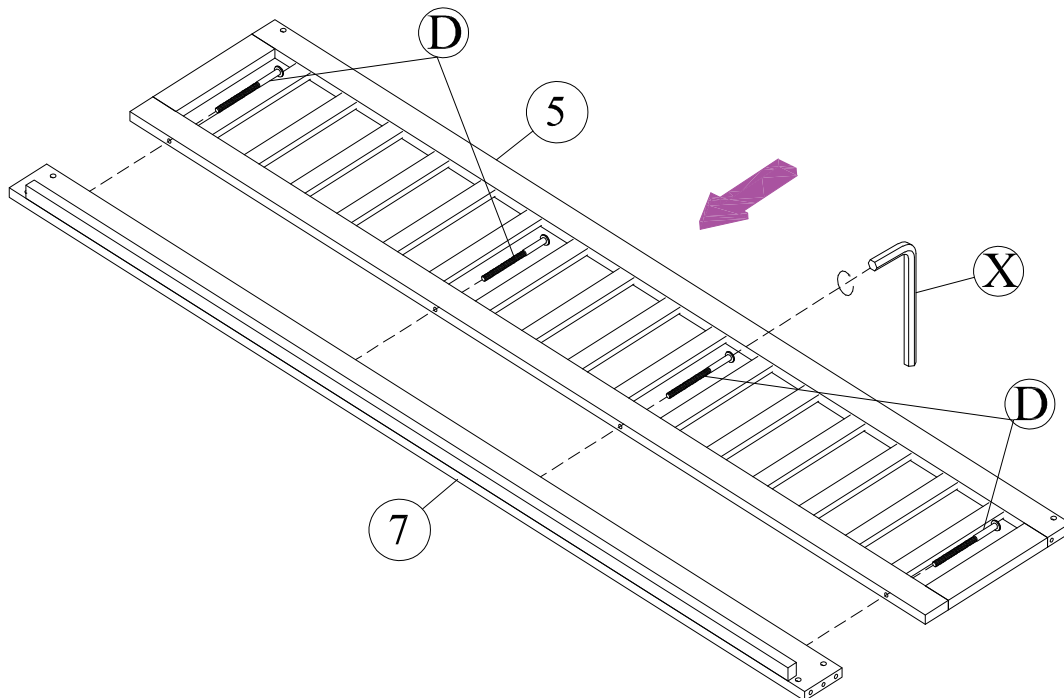

Hardware List (WF308638)

No.	OUTLOOK	DESC	QTY
(A)		Dowel Ø8*30mm	28
(B)		Screws M6*35mm	46
(C)		Screws M6*85mm	06
(D)		Bolts M6*70mm	30
(E)		Bolts M6*35mm	04
(F)		Bolts M6*25mm	01
(G)		Cross dowel M6*13mm	16
(H)		Round head screw #8*40mm	18
(I)		Round head screw #8*15mm	15
(J)		Flat head screw #8*15mm	06
(K)		Flat head screw #8*25mm	40
(L)		Flat head screw #8*20mm	04
(M)		Flat head screw #7*10mm	12
(N)		Door Hinge	02
(O)		Sliding Rails Kenlin	02
(P)		Sliding Rails Kenlin	02
(Q)		Handle	04
(X)		Allen key 60*22*4mm	01

ASSEMBLY TOOLS REQUIRED (NOT INCLUDED)

Hardware List (WF308638)

No.	OUTLOOK	DESC	QTY
Y		USB	01
Z		Flat head screw #8*20mm	02

ASSEMBLY TOOLS REQUIRED (NOT INCLUDED)

STEP 1:

(D)		06
(X)		01

STEP 2:

(D)		04
(X)		01

STEP 3:

(D)		04
(X)		01

STEP 4:

(D)		04
(G)		04
(X)		01

STEP 5:

(X)		01
(B)		03

STEP 6:

(X)		01
(A)		04
(B)		03