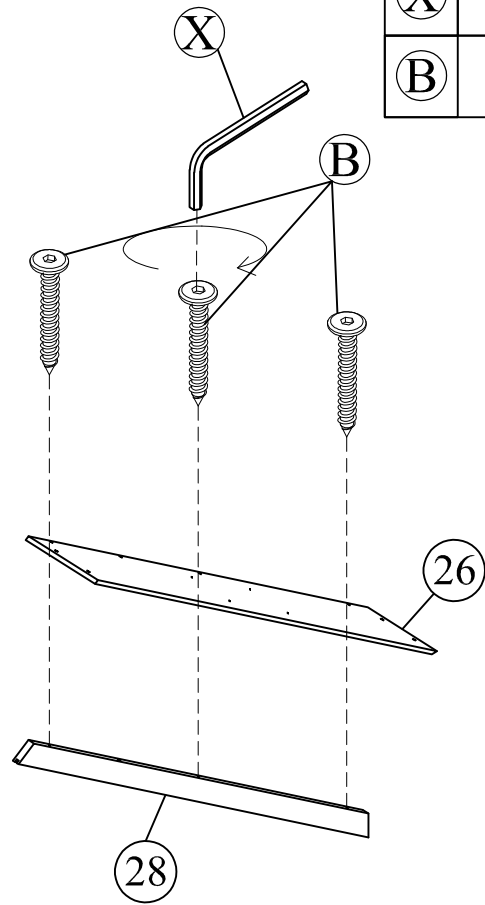

Hardware List (WF308638)

No.	OUTLOOK	DESC	QTY
(A)		Dowel Ø8*30mm	28
(B)		Screws M6*35mm	46
(C)		Screws M6*85mm	06
(D)		Bolts M6*70mm	30
(E)		Bolts M6*35mm	04
(F)		Bolts M6*25mm	01
(G)		Cross dowel M6*13mm	16
(H)		Round head screw #8*40mm	18
(I)		Round head screw #8*15mm	15
(J)		Flat head screw #8*15mm	06
(K)		Flat head screw #8*25mm	40
(L)		Flat head screw #8*20mm	04
(M)		Flat head screw #7*10mm	12
(N)		Door Hinge	02
(O)		Sliding Rails Kenlin	02
(P)		Sliding Rails Kenlin	02
(Q)		Handle	04
(X)		Allen key 60*22*4mm	01

STEP 17:

(X)		01
(B)		09
(E)		02

STEP 18:

(X)		01
(B)		04

STEP 19:

(X)		01
(B)		06

STEP 20:

(X)		01
(B)		04

STEP 21:

B		04
---	---	----

STEP 22:

X		01
B		05

STEP 23:

Q		02
---	---	----

STEP 24:

H		04
---	---	----