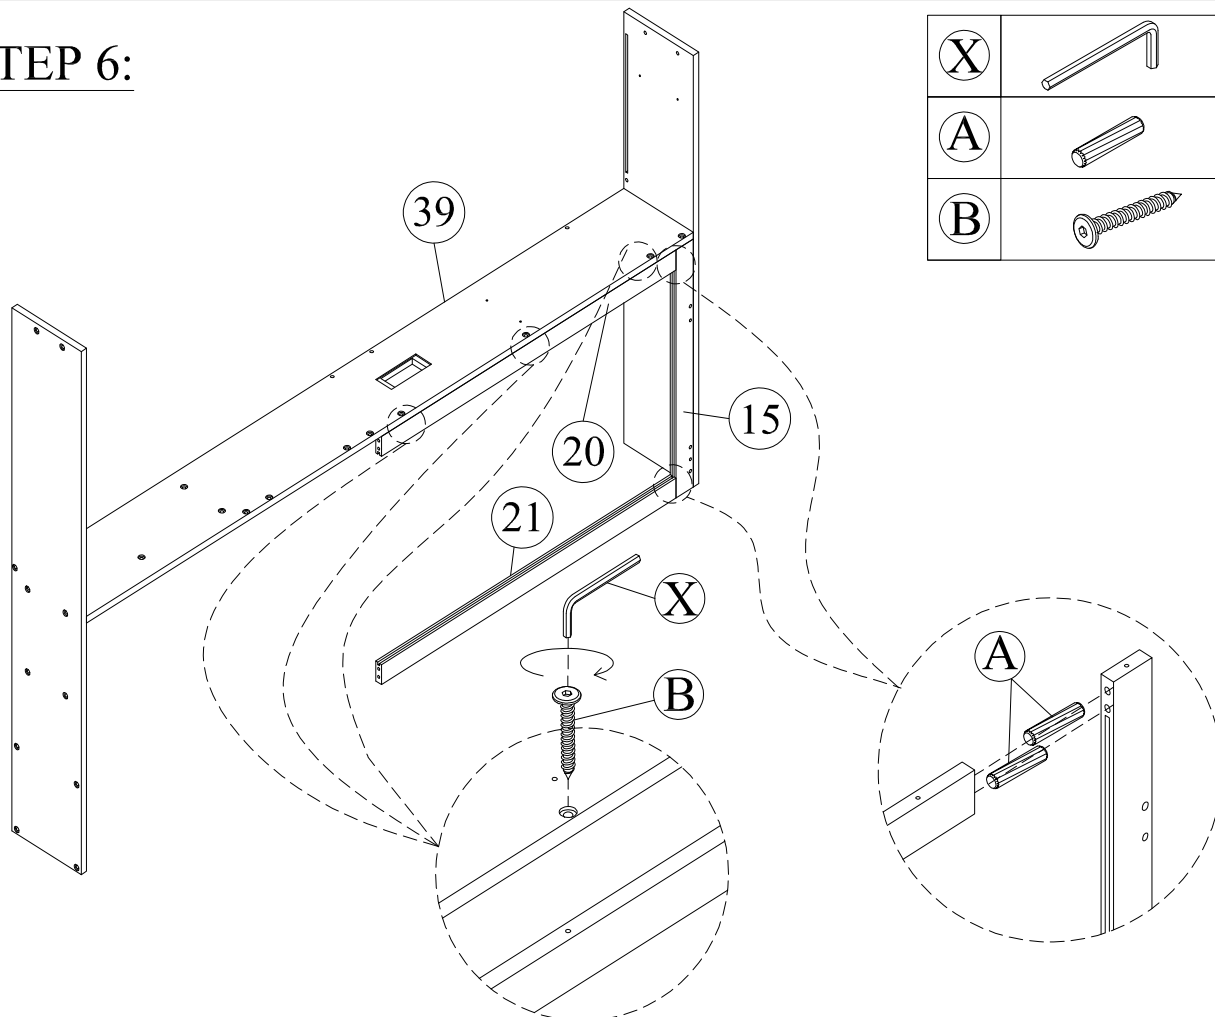

Hardware List (WF308638)

No.	OUTLOOK	DESC	QTY
(A)		Dowel Ø8*30mm	28
(B)		Screws M6*35mm	46
(C)		Screws M6*85mm	06
(D)		Bolts M6*70mm	30
(E)		Bolts M6*35mm	04
(F)		Bolts M6*25mm	01
(G)		Cross dowel M6*13mm	16
(H)		Round head screw #8*40mm	18
(I)		Round head screw #8*15mm	15
(J)		Flat head screw #8*15mm	06
(K)		Flat head screw #8*25mm	40
(L)		Flat head screw #8*20mm	04
(M)		Flat head screw #7*10mm	12
(N)		Door Hinge	02
(O)		Sliding Rails Kenlin	02
(P)		Sliding Rails Kenlin	02
(Q)		Handle	04
(X)		Allen key 60*22*4mm	01

STEP 3:

(D)		04
(X)		01

STEP 4:

(D)		04
(G)		04
(X)		01

STEP 5:

(X)		01
(B)		03

STEP 6:

(X)		01
(A)		04
(B)		03