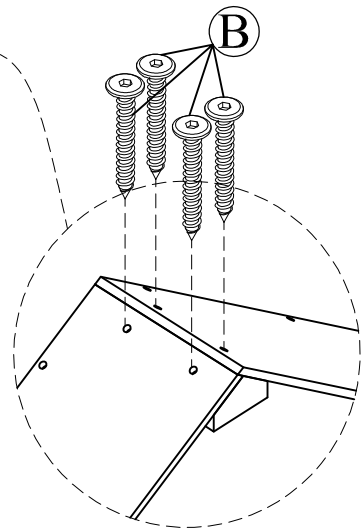

Hardware List (WF308638)

No.	OUTLOOK	DESC	QTY
(A)		Dowel Ø8*30mm	28
(B)		Screws M6*35mm	46
(C)		Screws M6*85mm	06
(D)		Bolts M6*70mm	30
(E)		Bolts M6*35mm	04
(F)		Bolts M6*25mm	01
(G)		Cross dowel M6*13mm	16
(H)		Round head screw #8*40mm	18
(I)		Round head screw #8*15mm	15
(J)		Flat head screw #8*15mm	06
(K)		Flat head screw #8*25mm	40
(L)		Flat head screw #8*20mm	04
(M)		Flat head screw #7*10mm	12
(N)		Door Hinge	02
(O)		Sliding Rails Kenlin	02
(P)		Sliding Rails Kenlin	02
(Q)		Handle	04
(X)		Allen key 60*22*4mm	01

STEP 12:

STEP 13:

A		04
---	---	----

STEP 14:

X		01
B		03

STEP 15:

(X)		01
(B)		04
(E)		02

STEP 16:

STEP 17:

(X)		01
(B)		09
(E)		02

STEP 18:

(X)		01
(B)		04

STEP 19:

(X)		01
(B)		06

STEP 20:

(X)		01
(B)		04

STEP 21:

B		04
---	---	----

STEP 22:

X		01
B		05

STEP 23:

Q		02
---	---	----

STEP 24:

H		04
---	---	----