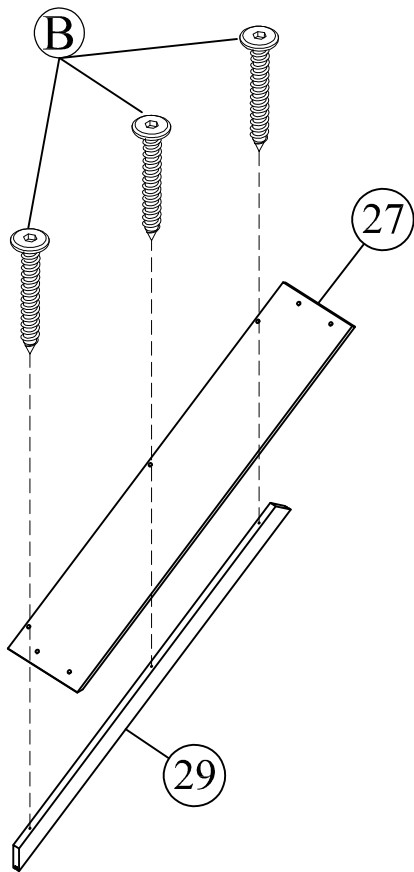

Hardware List (WF308638)

No.	OUTLOOK	DESC	QTY
(A)		Dowel Ø8*30mm	28
(B)		Screws M6*35mm	46
(C)		Screws M6*85mm	06
(D)		Bolts M6*70mm	30
(E)		Bolts M6*35mm	04
(F)		Bolts M6*25mm	01
(G)		Cross dowel M6*13mm	16
(H)		Round head screw #8*40mm	18
(I)		Round head screw #8*15mm	15
(J)		Flat head screw #8*15mm	06
(K)		Flat head screw #8*25mm	40
(L)		Flat head screw #8*20mm	04
(M)		Flat head screw #7*10mm	12
(N)		Door Hinge	02
(O)		Sliding Rails Kenlin	02
(P)		Sliding Rails Kenlin	02
(Q)		Handle	04
(X)		Allen key 60*22*4mm	01

STEP 12:

STEP 13:

A		04
---	---	----

STEP 14:

X		01
B		03

STEP 15:

(X)		01
(B)		04
(E)		02

STEP 16:

STEP 17:

(X)		01
(B)		09
(E)		02

STEP 18:

(X)		01
(B)		04

STEP 19:

(X)		01
(B)		06

STEP 20:

(X)		01
(B)		04

STEP 21:

B		04
---	---	----

STEP 22:

X		01
B		05

STEP 23:

Q		02
---	---	----

STEP 24:

H		04
---	---	----