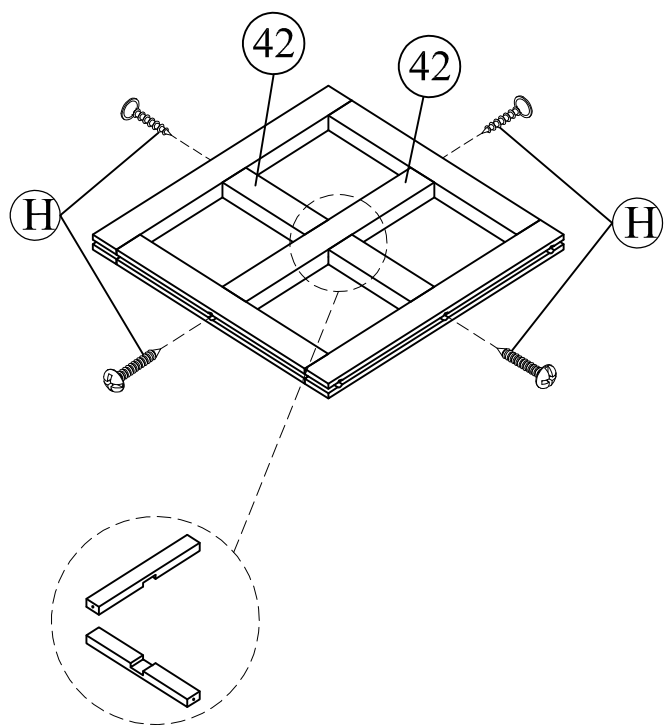

Hardware List (WF308638)

No.	OUTLOOK	DESC	QTY
(A)		Dowel Ø8*30mm	28
(B)		Screws M6*35mm	46
(C)		Screws M6*85mm	06
(D)		Bolts M6*70mm	30
(E)		Bolts M6*35mm	04
(F)		Bolts M6*25mm	01
(G)		Cross dowel M6*13mm	16
(H)		Round head screw #8*40mm	18
(I)		Round head screw #8*15mm	15
(J)		Flat head screw #8*15mm	06
(K)		Flat head screw #8*25mm	40
(L)		Flat head screw #8*20mm	04
(M)		Flat head screw #7*10mm	12
(N)		Door Hinge	02
(O)		Sliding Rails Kenlin	02
(P)		Sliding Rails Kenlin	02
(Q)		Handle	04
(X)		Allen key 60*22*4mm	01

STEP 17:

(X)		01
(B)		09
(E)		02

STEP 18:

(X)		01
(B)		04

STEP 19:

(X)		01
(B)		06

STEP 20:

(X)		01
(B)		04

STEP 21:

B		04
---	---	----

STEP 22:

X		01
B		05

STEP 23:

Q		02
---	---	----

STEP 24:

H		04
---	---	----

STEP 25:

H		04
---	---	----

STEP 26:

(X)		01
(C)		02

STEP 27:

STEP 28:

STEP 29:

STEP 30: