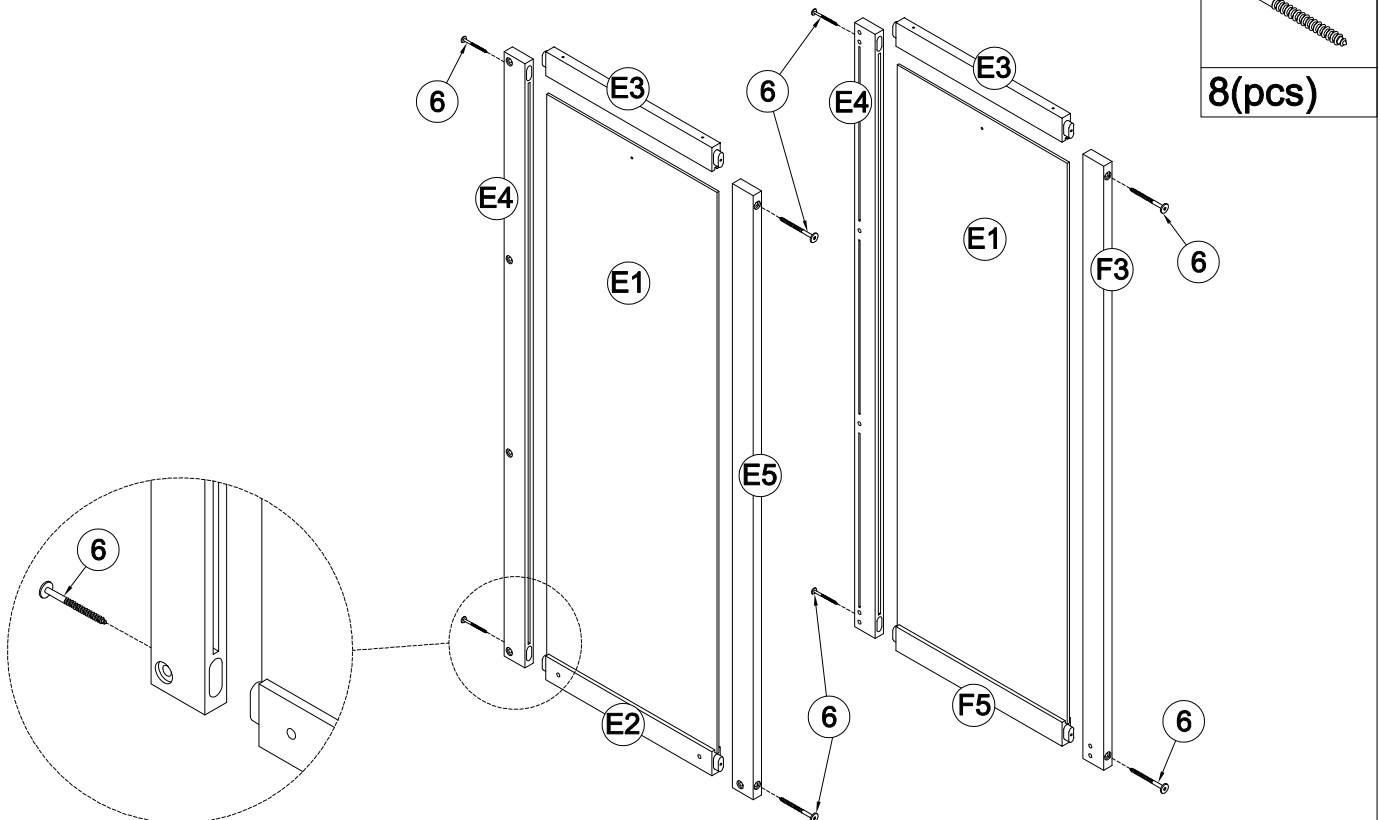

STEP1: Following below illustration.

STEP2: Following below illustration.