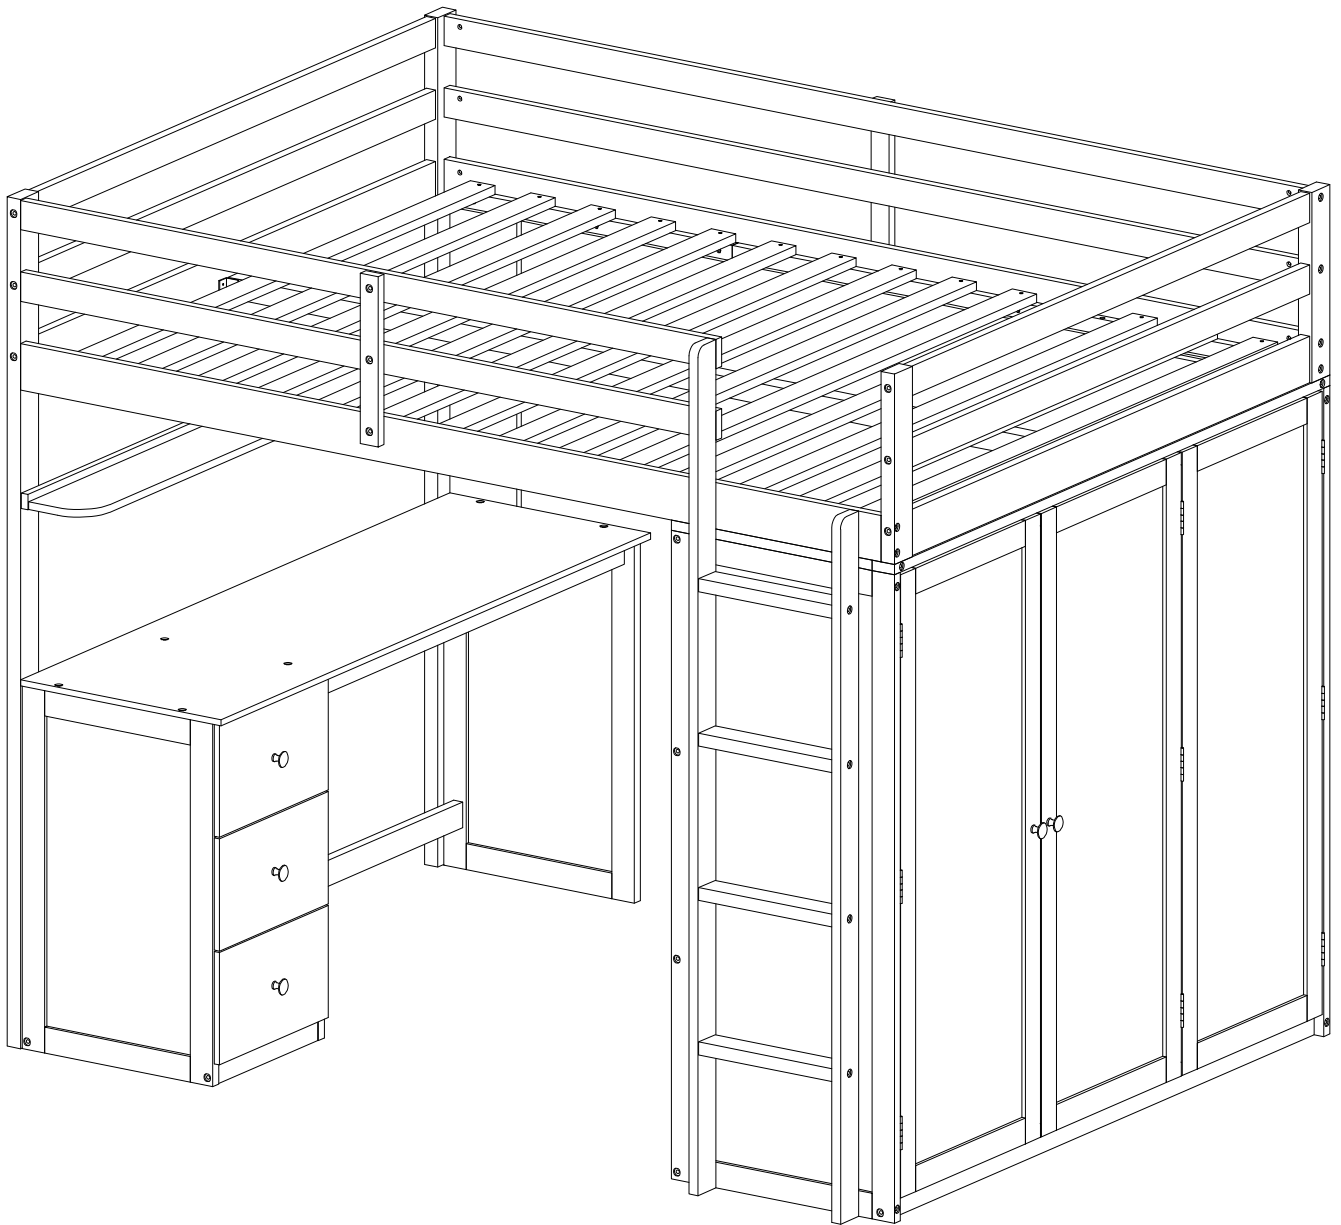

ASSEMBLY INSTRUCTION
SKU CODE: (WF301147-WF301148-WF301149)

! SAFETY WARNINGS !

1. This bed is designed for use only mattress (es) meeting the following specifications on the upper bunk, and lower bunk

Upper bed Bed Type	Length	Width	Thickness
<i>Full Standard</i>	<i>74" - 75"</i>	<i>53 1/2"</i>	<i>6" max</i>

Part List (Box 1-WF301147)

<p>F6</p>  <p>Panel-3pcs</p>	<p>C1</p>  <p>Panel-1pc</p>	<p>B7</p>  <p>WoodBar-2pcs</p>
<p>D6</p>  <p>Panel-1pc</p>	<p>F8</p>  <p>WoodBar-3pcs</p>	<p>E1</p>  <p>Panel-2pcs</p>
<p>E7</p>  <p>WoodBar-1pc</p>	<p>E8</p>  <p>WoodBar-1pc</p>	<p>E9</p>  <p>WoodBar-2pcs</p>
<p>F1</p>  <p>Panel-3pcs</p>	<p>F2</p>  <p>Panel-2pcs</p>	<p>A3</p>  <p>Leg-1pc</p>
<p>A4</p>  <p>Leg-1pc</p>	<p>A5</p>  <p>WoodBar-4pcs</p>	<p>A6</p>  <p>WoodBar-4pcs</p>
<p>F9</p>  <p>WoodBar-2pcs</p>		