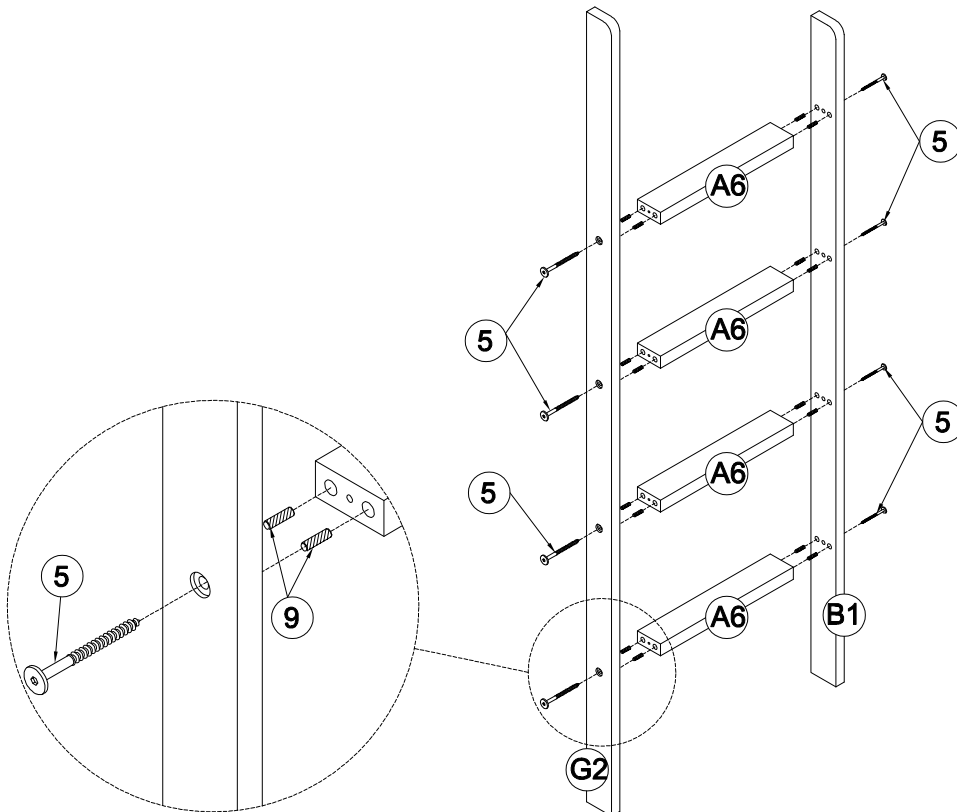

Hardware List (Box 2-WF301148)

<p>1</p>  <p>Ø1/4" x 70 mm Hex-Head bolts 14pcs</p>	<p>2</p>  <p>M4 x 25 mm Wood Screws 5pcs</p>	<p>3</p>  <p>Screws 1/4" x30 12pcs</p>
<p>4</p>  <p>Screws 1/4" x40 13pcs</p>	<p>5</p>  <p>Screws 1/4" x50 30pcs</p>	<p>6</p>  <p>Screws 1/4" x70 24pcs</p>
<p>7</p>  <p>Screws 1/4" x80 12pcs</p>	<p>8</p>  <p>Ø1/4" x 13 mm Horizontal-Hole bolts 14pcs</p>	<p>9</p>  <p>Ø10 x 40 mm Wood dowel 26pcs</p>
<p>10</p>  <p>Ø8 x 30 mm Wood dowel 25pcs</p>	<p>11</p>  <p>Allen Key 1pc</p>	<p>12</p>  <p>Door Catches 45x17x13 6pcs</p>
<p>13</p>  <p>M4 x 30 mm Wood Screws 62pcs</p>	<p>14</p>  <p>M3 x 15 mm Wood Screws 27pcs</p>	<p>15</p>  <p>Ø1/4" x 40 mm Hex-Head bolts 4pcs</p>
<p>16</p>  <p>Handle Wood 5pcs</p>	<p>17</p>  <p>Ø1/4" x 30 mm Hex-Head bolts 1pc</p>	<p>18</p>  <p>M4 x 15 mm Wood Screws 12pcs</p>
<p>19</p>  <p>M4 x 15 mm Wood Screws 16pcs</p>	<p>20</p>  <p>Steel Bracket 2pcs</p>	<p>21</p>  <p>M4 x 40 mm Wood Screws 2pcs</p>
<p>22</p>  <p>M4 x 20 mm Wood Screws 8pcs</p>	<p></p> <p>Assembly Tools Required (Not Included)</p>	

ASSEMBLY INSTRUCTION

STEP1: Following below illustration.

STEP2: Following below illustration.

STEP3: Following below illustration.

6

4(pcs)

STEP4: Following below illustration.

9

16(pcs)

5

8(pcs)

STEP5: Following below illustration.

10		5	
6(pcs)		10(pcs)	

STEP6: Following below illustration.

19	10	13	4
			
16(pcs)	2(pcs)	2(pcs)	7(pcs)

STEP 7: Following below illustration.