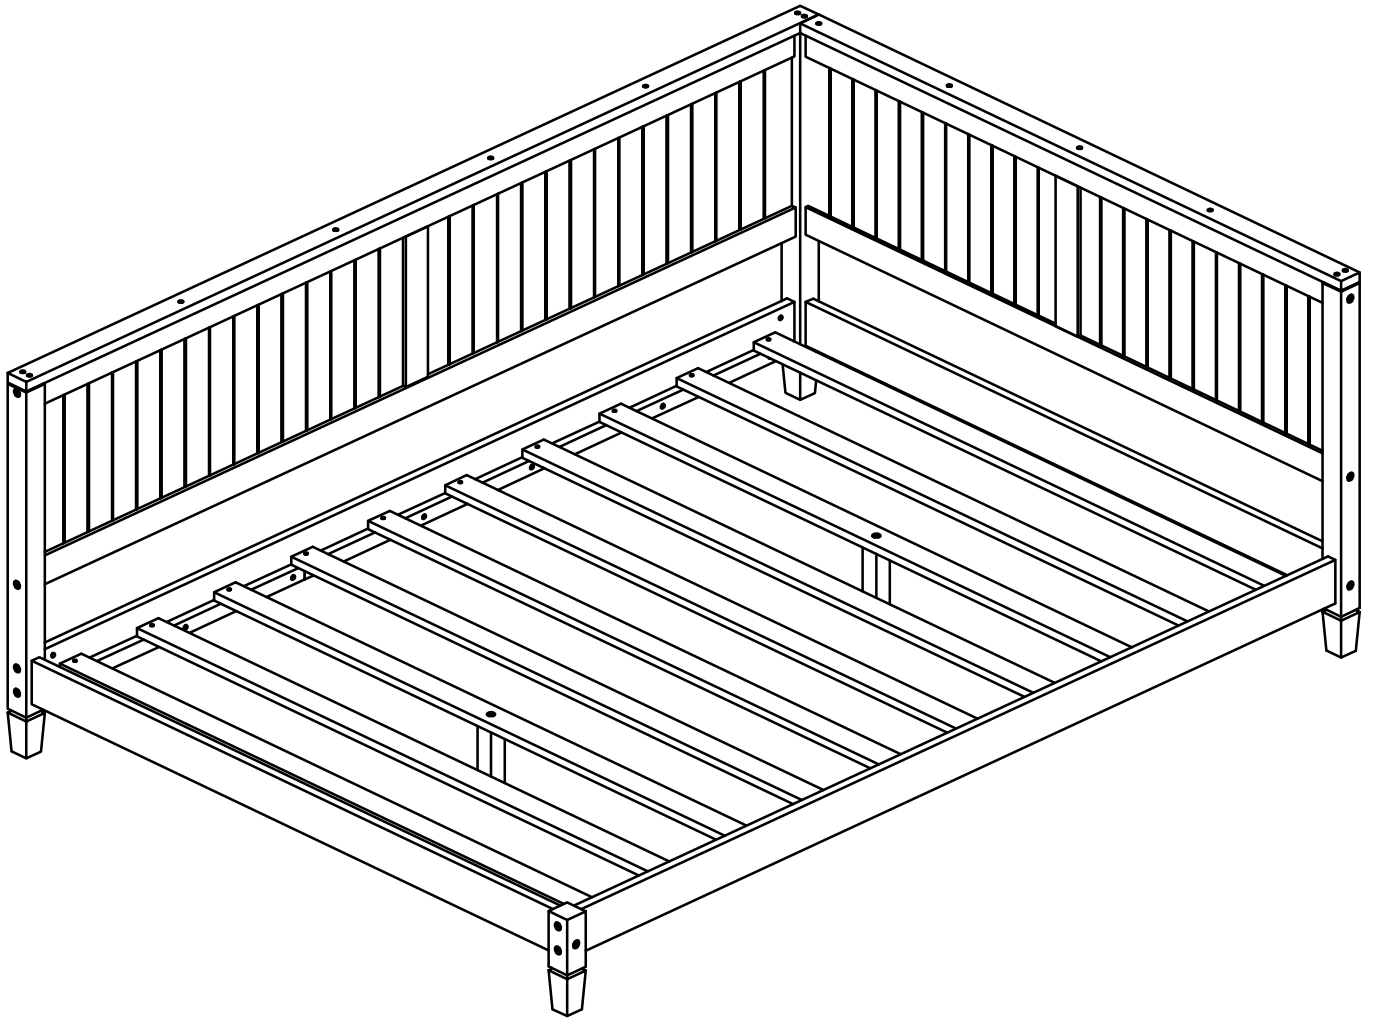

# ASSEMBLY INSTRUCTION

SKU CODE: (WF297690)