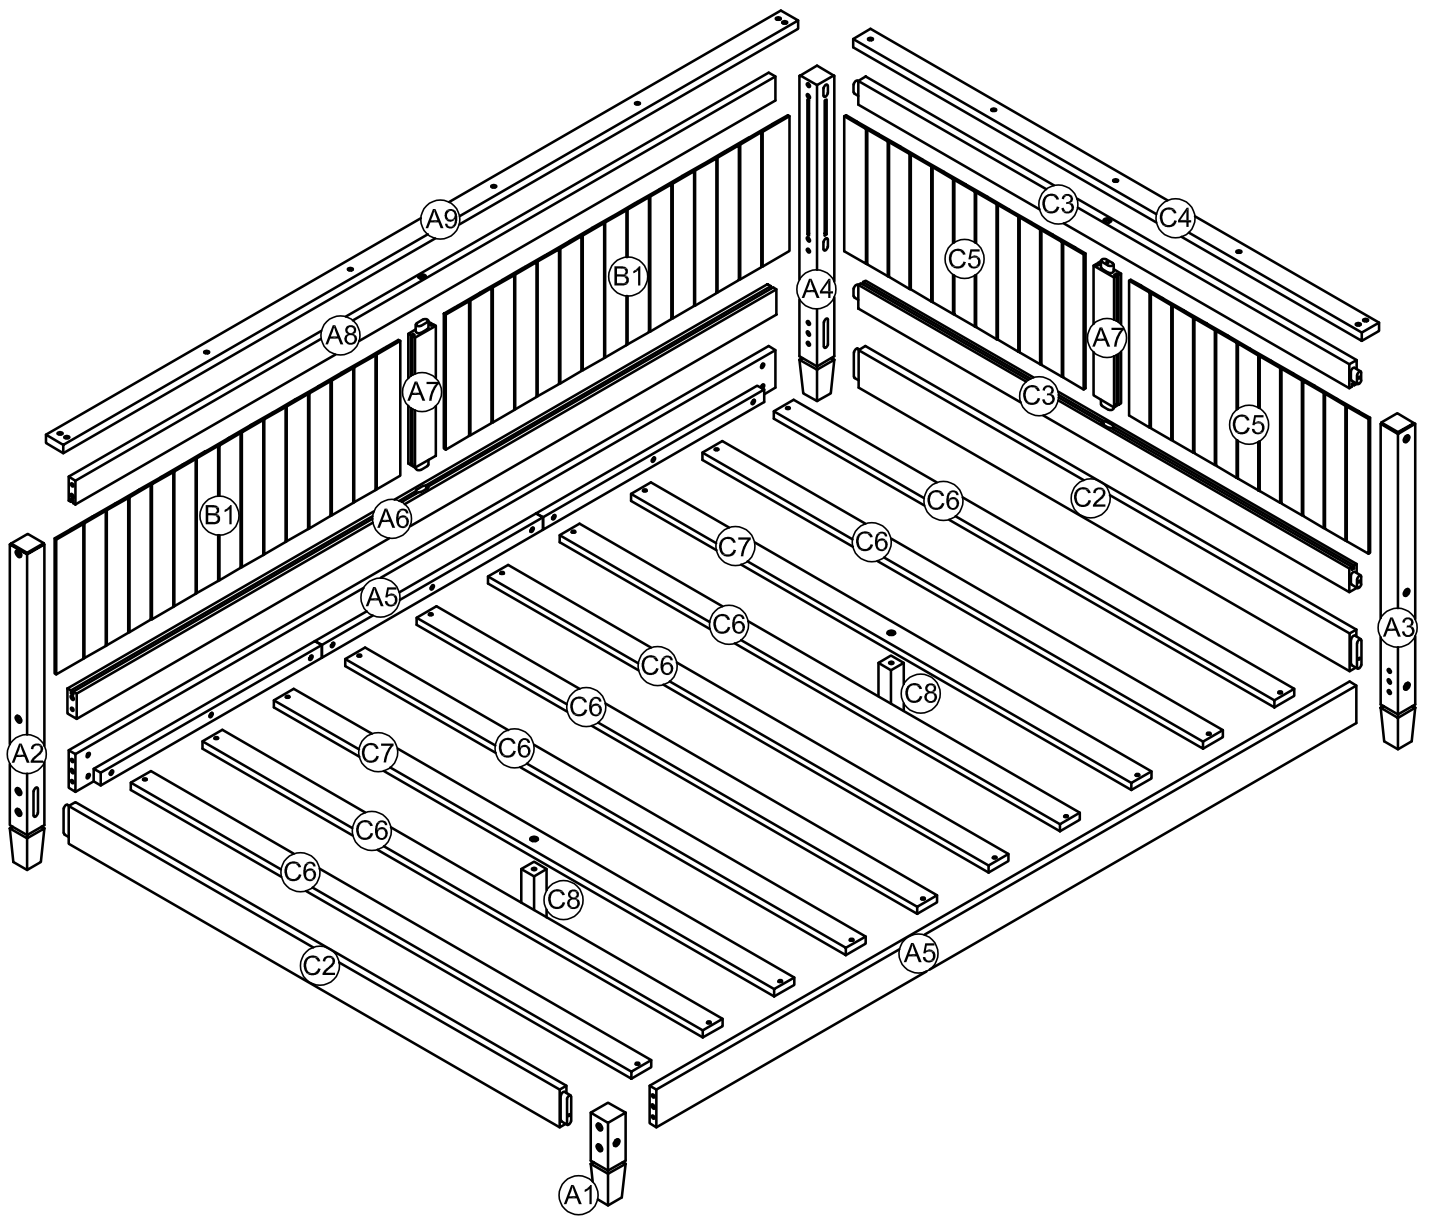

ASSEMBLY INSTRUCTION