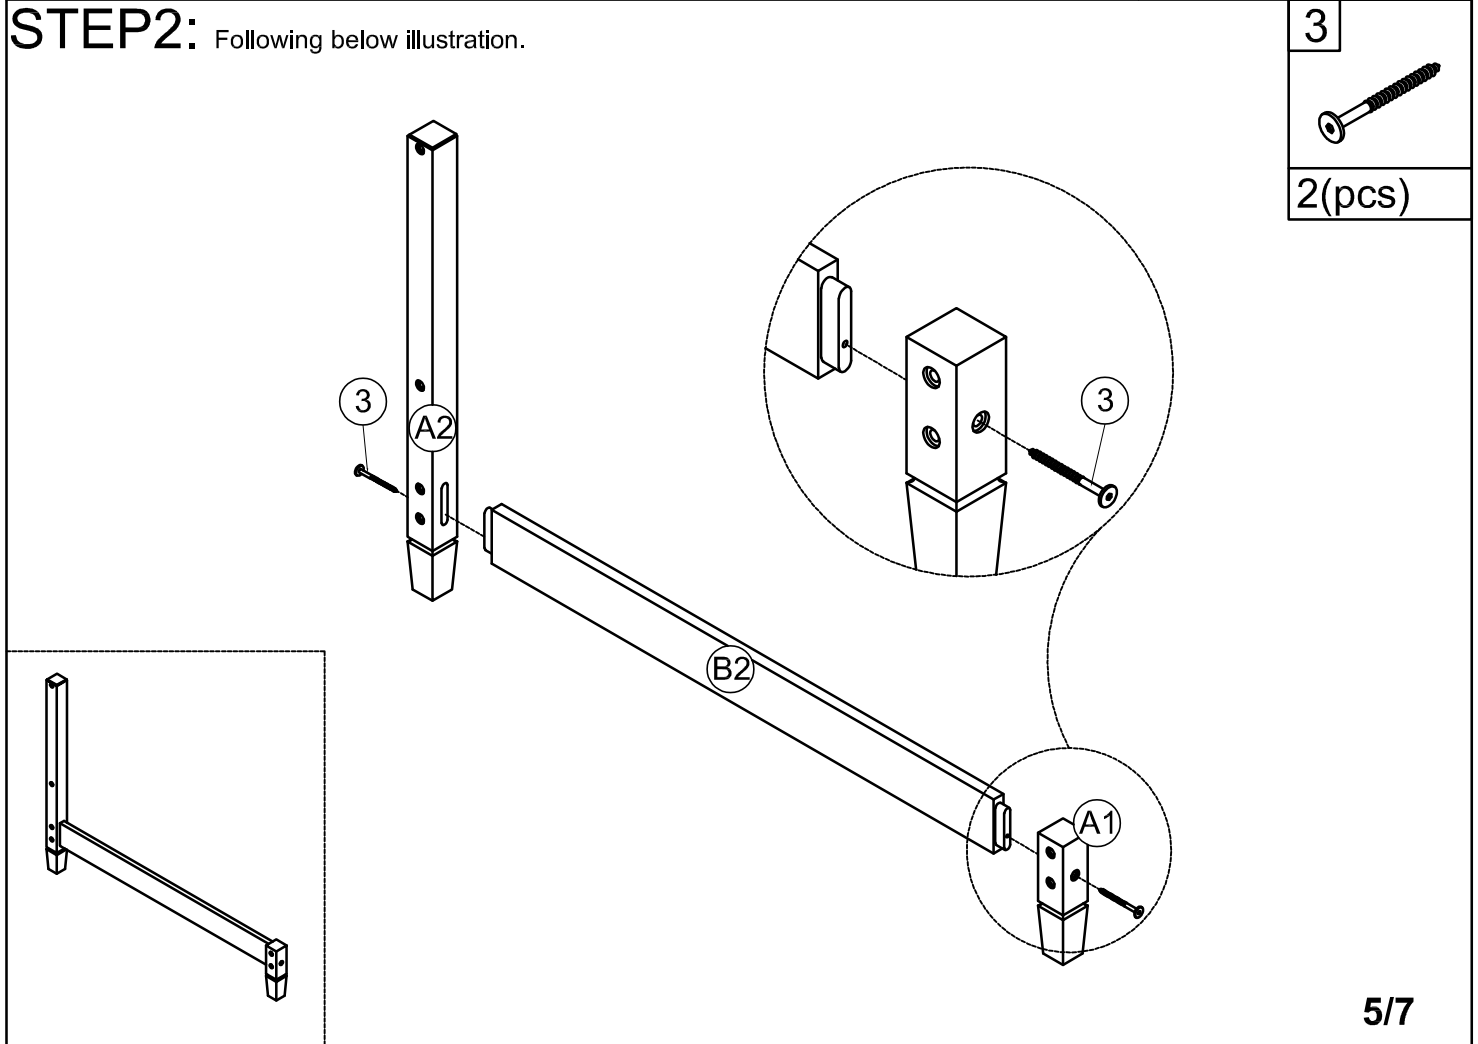

ASSEMBLY INSTRUCTION

SKU CODE: (WF297689)

ASSEMBLY INSTRUCTION

Part List & Hardware List (Box 1-WF297689)

<p>A1</p>  <p>Leg-1pc</p>	<p>A2</p>  <p>Leg-1pc</p>	<p>A3</p>  <p>Leg-1pc</p>
<p>A4</p>  <p>Leg-1pc</p>	<p>A5</p>  <p>Side Rail-2pcs</p>	<p>A6</p>  <p>WoodBar-1pc</p>
<p>A7</p>  <p>WoodBar-1pc</p>	<p>A8</p>  <p>WoodBar-1pc</p>	<p>A9</p>  <p>WoodBar-1pc</p>
<p>B1</p>  <p>Panel-2pcs</p>	<p>B2</p>  <p>WoodBar-2pcs</p>	<p>B3</p>  <p>WoodBar-2pcs</p>
<p>B4</p>  <p>WoodBar-1pc</p>	<p>B5</p>  <p>Panel-1pc</p>	<p>B6</p>  <p>Slats-10pcs</p>

Screws 1/4" x70
2pcs

Assembly Tools Required (Not Included)

STEP1: Following below illustration.

STEP2: Following below illustration.

STEP3: Following below illustration.

8

2(pcs)

STEP4: Following below illustration.