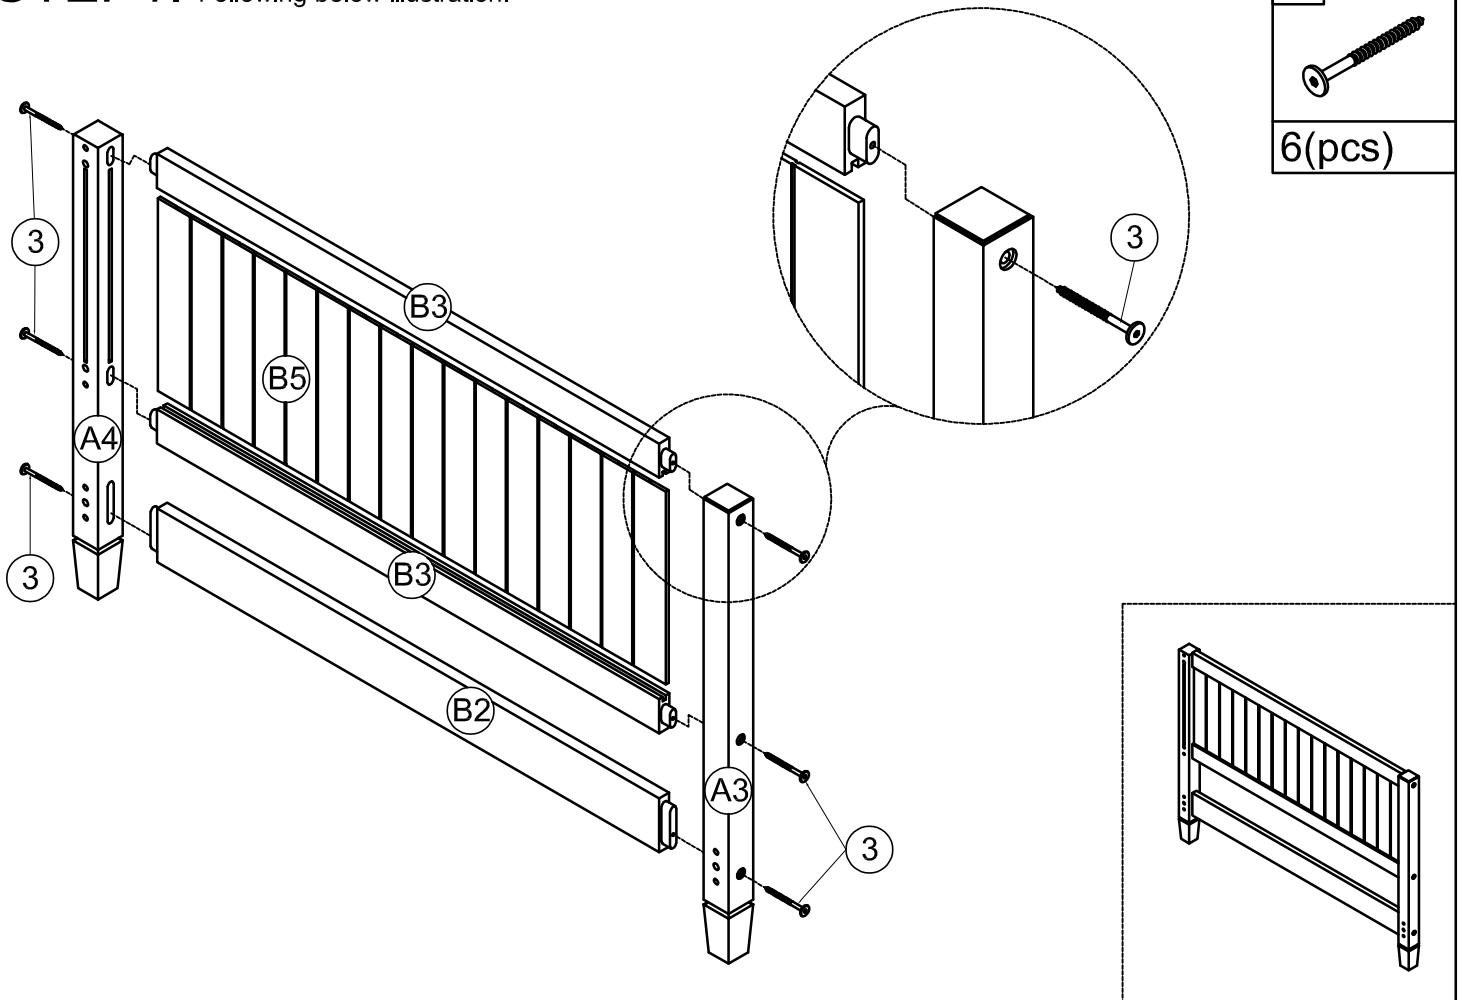

STEP1: Following below illustration.