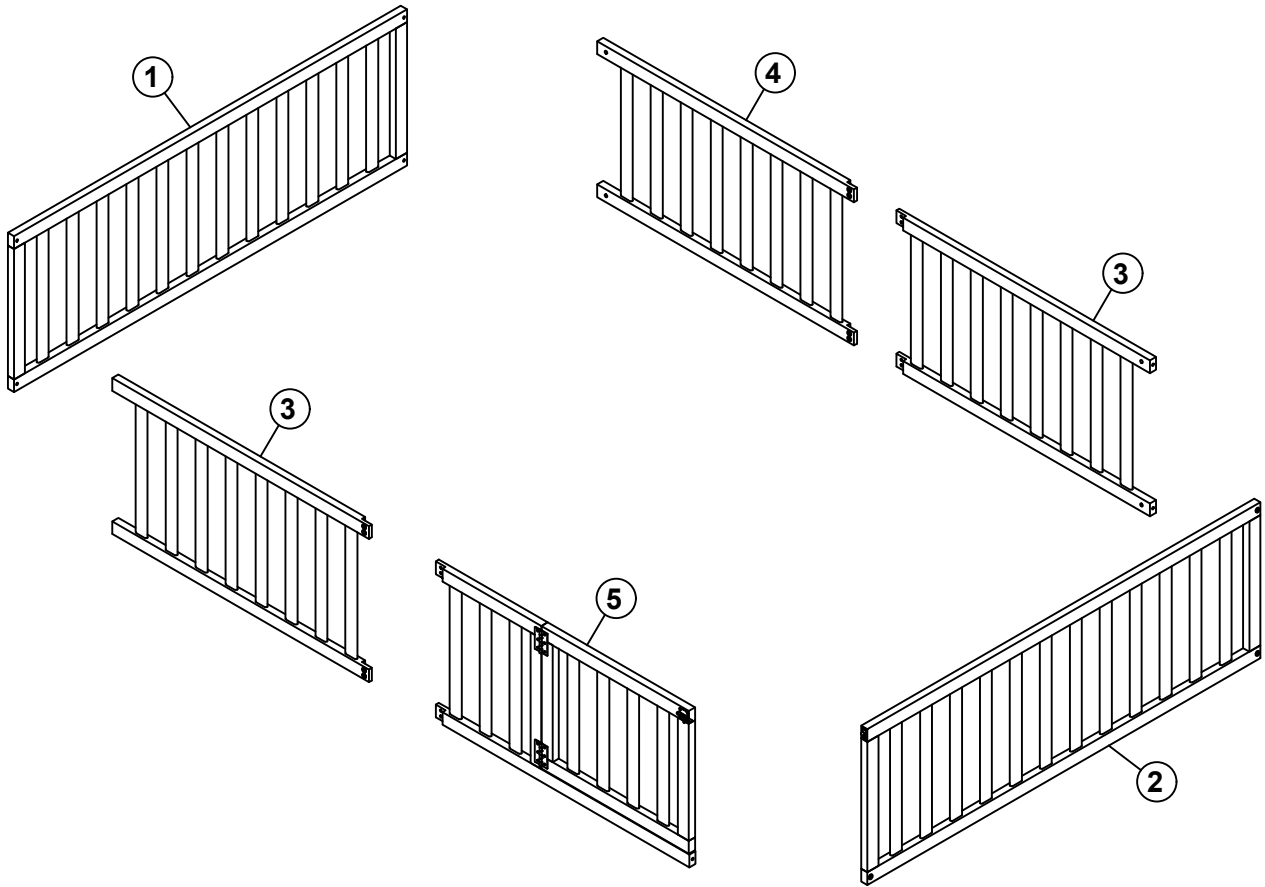

ASSEMBLY INSTRUCTIONS

FULL SIZE BED

WF299302

ASSEMBLY INSTRUCTIONS

PARTS LIST

W299302

1	 Headboard frame	1pc	4	 Guard rails	1pc
2	 Headboard frame	1pc	5	 Door frame	1pc
3	 Guard rails	2pcs			

HARDWARE LIST (WF299302)

A	1/4x75		7PCS	C	4x58		1PC
B	1/4x15		8PCS				

ASSEMBLY INSTRUCTIONS

Step 1

B 1/4x15

8PCS

C 4x58

1PC

Step 2

A 1/4x75

7PCS

C 4x58

1PC

ASSEMBLY INSTRUCTIONS

Step 3