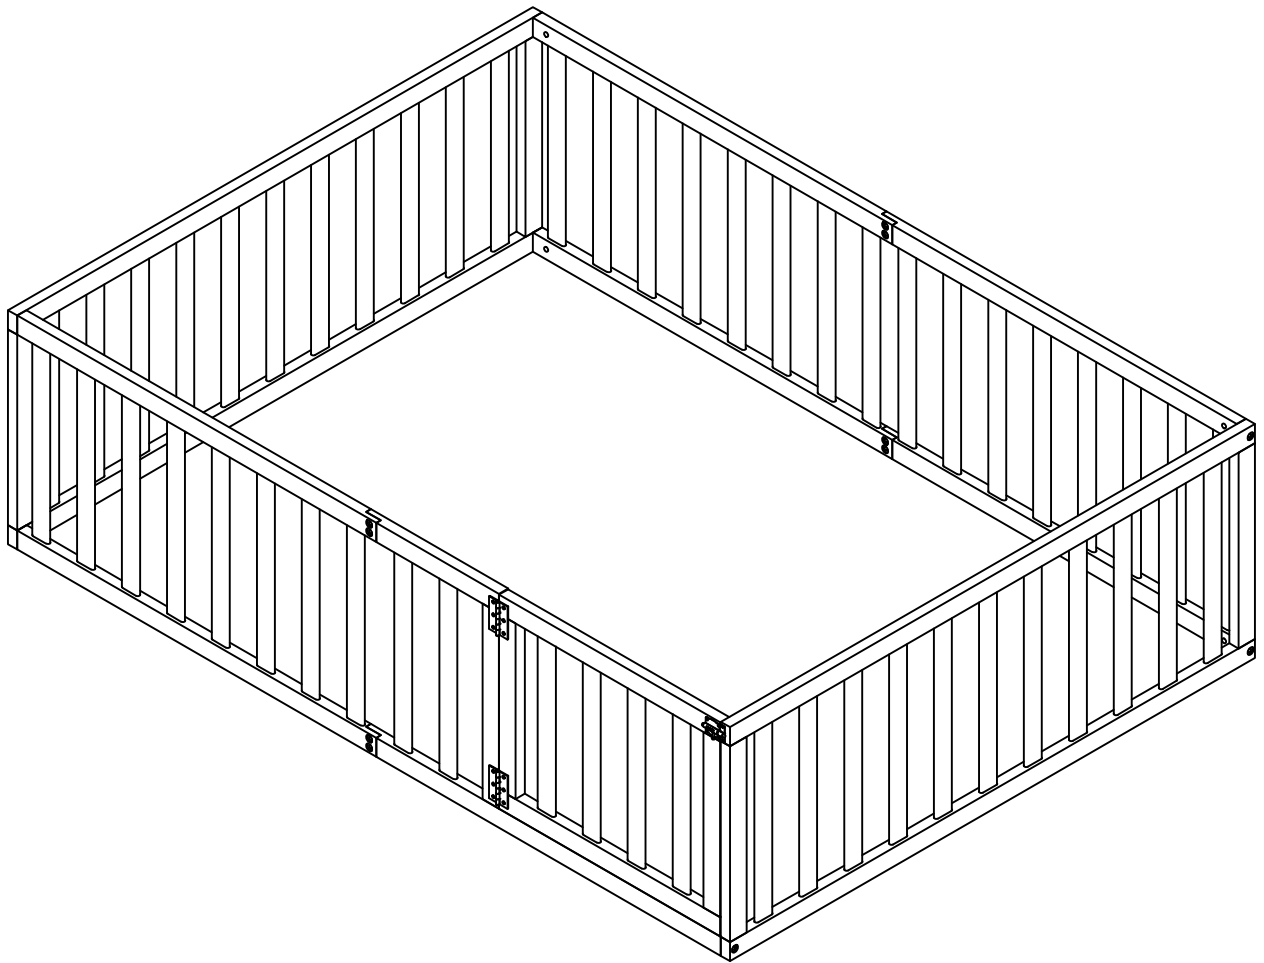

ASSEMBLY INSTRUCTIONS

FULL SIZE BED

WF299302

ASSEMBLY INSTRUCTIONS

PARTS LIST

W299302

1	 Headboard frame	1pc	4	 Guard rails	1pc
2	 Headboard frame	1pc	5	 Door frame	1pc
3	 Guard rails	2pcs			

HARDWARE LIST (WF299302)

A	1/4x75		7PCS	C	4x58		1PC
B	1/4x15		8PCS				

ASSEMBLY INSTRUCTIONS

Step 1

B 1/4x15

8PCS

C 4x58

1PC

Step 2

A 1/4x75

7PCS

C 4x58

1PC

ASSEMBLY INSTRUCTIONS

Step 3