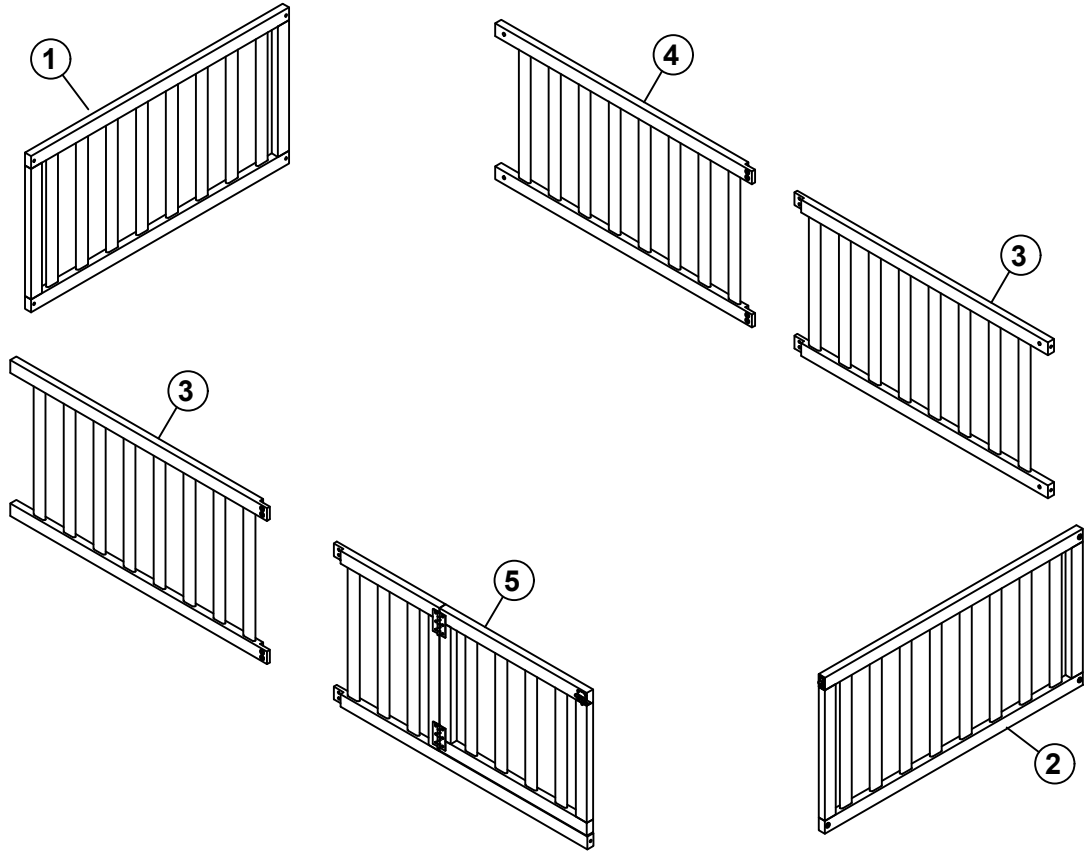

ASSEMBLY INSTRUCTIONS

TWIN SIZE BED

WF299299

ASSEMBLY INSTRUCTIONS

PARTS LIST

W299299

1	 Headboard frame	1pc	4	 Guard rails	1pc
2	 Headboard frame	1pc	5	 Door frame	1pc
3	 Guard rails	2pcs			

HARDWARE LIST (WF299299)

A	1/4x75		7PCS	C	4x58		1PC
B	1/4x15		8PCS				

ASSEMBLY INSTRUCTIONS

Step 1

B 1/4x15

8PCS

C 4x58

1PC

Step 2

A 1/4x75

7PCS

C 4x58

1PC

ASSEMBLY INSTRUCTIONS

Step 3