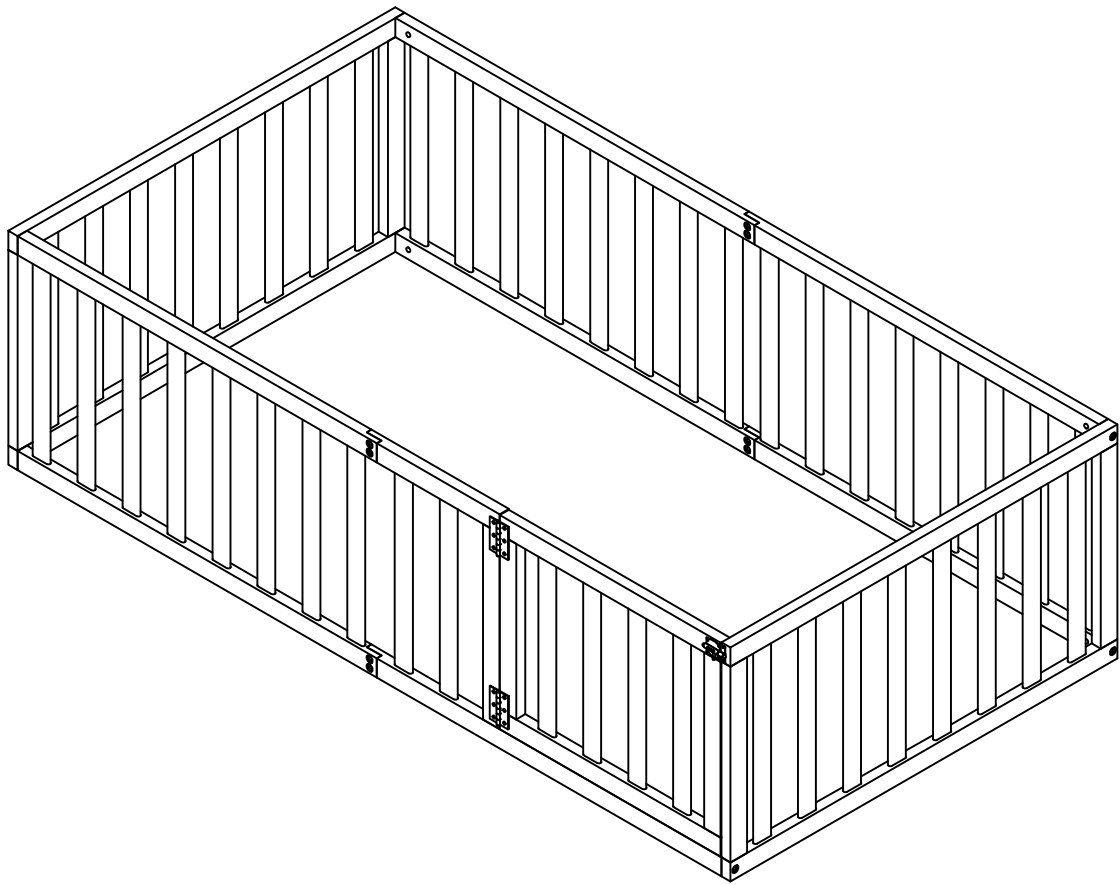

ASSEMBLY INSTRUCTIONS

TWIN SIZE BED

WF299299

ASSEMBLY INSTRUCTIONS

PARTS LIST

W299299

1	 Headboard frame	1pc	4	 Guard rails	1pc
2	 Headboard frame	1pc	5	 Door frame	1pc
3	 Guard rails	2pcs			

HARDWARE LIST (WF299299)

A	1/4x75		7PCS	C	4x58		1PC
B	1/4x15		8PCS				

ASSEMBLY INSTRUCTIONS

Step 1

B 1/4x15

8PCS

C 4x58

1PC

Step 2

A 1/4x75

7PCS

C 4x58

1PC

ASSEMBLY INSTRUCTIONS

Step 3