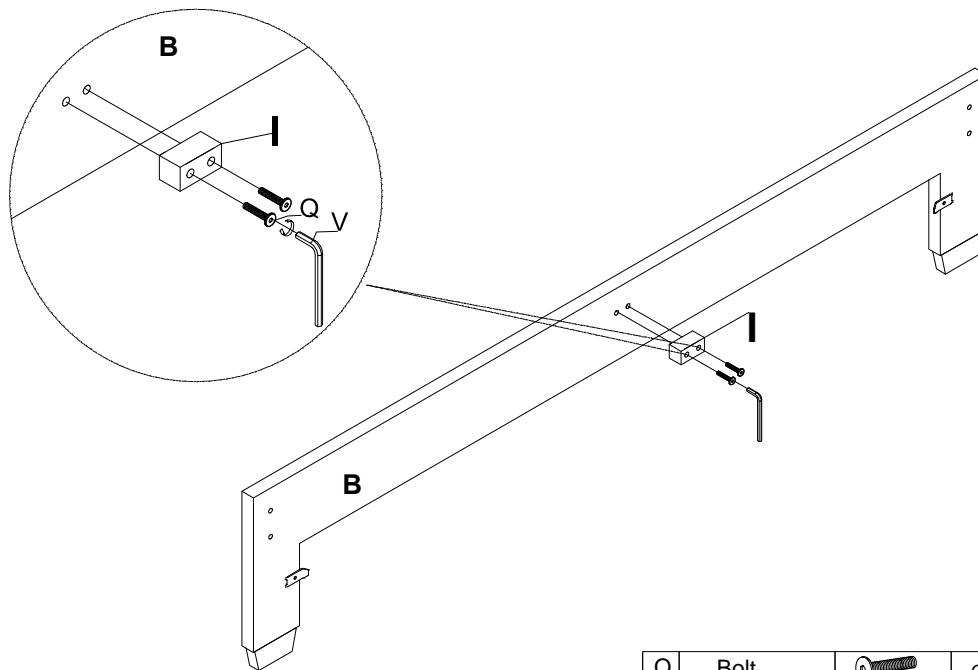

ASSEMBLY INSTRUCTION

Item No : WF296854 / WF296850

Description : QUEEN BED / FULL BED

Thank you for purchasing this quality product. Be sure to check all packing material carefully for small part that may have come loose inside the carton during shipment

Q	Bolt		Ø1/4"x50mmL	2PCS
V	Allen Key		M4	1PC