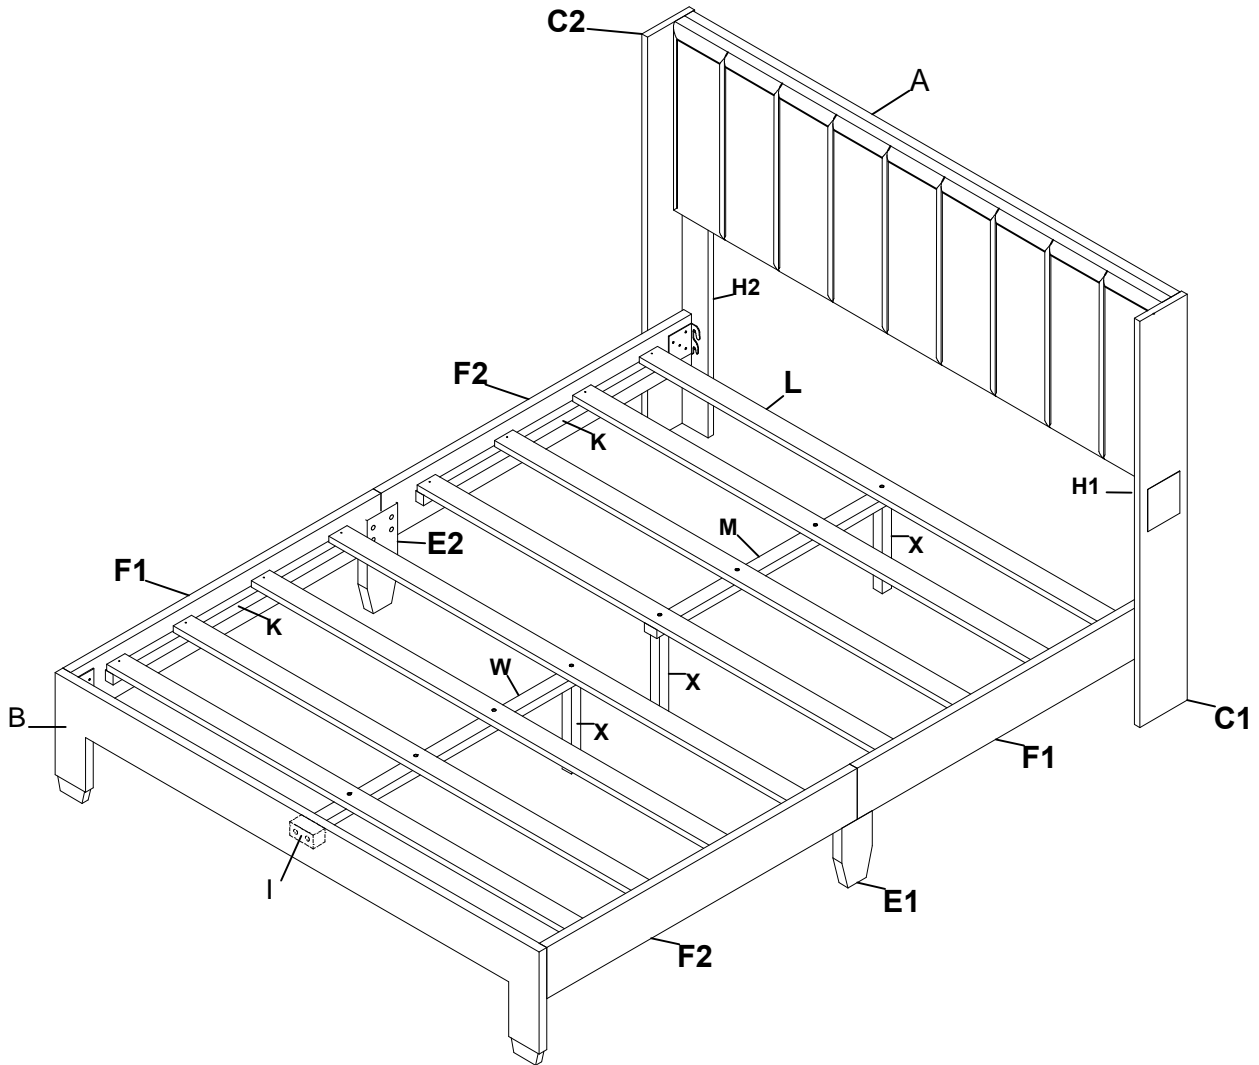

Exploded View