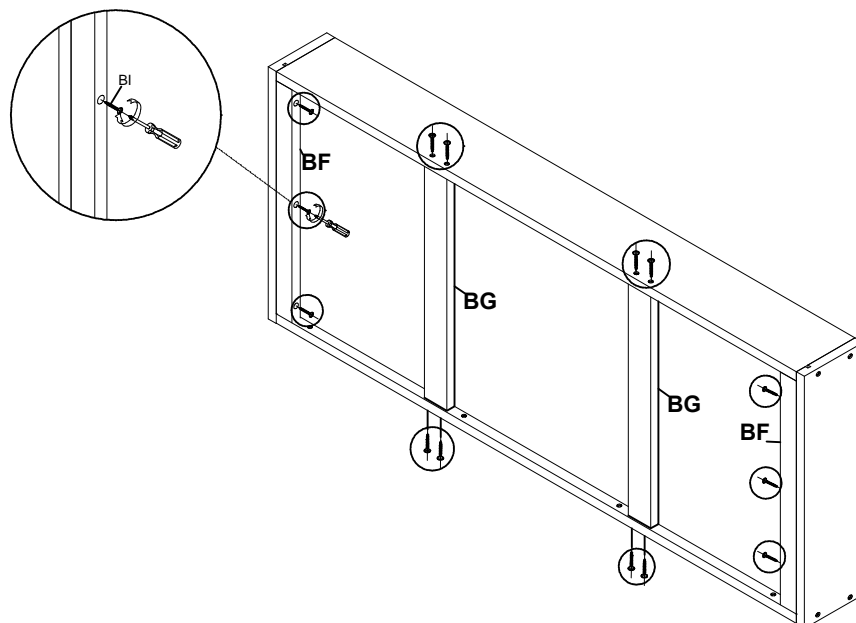

BI	SCREW		Ø3.5*35mm	14PCS
	(NOT PROVIDED)		SCREWDRIVER