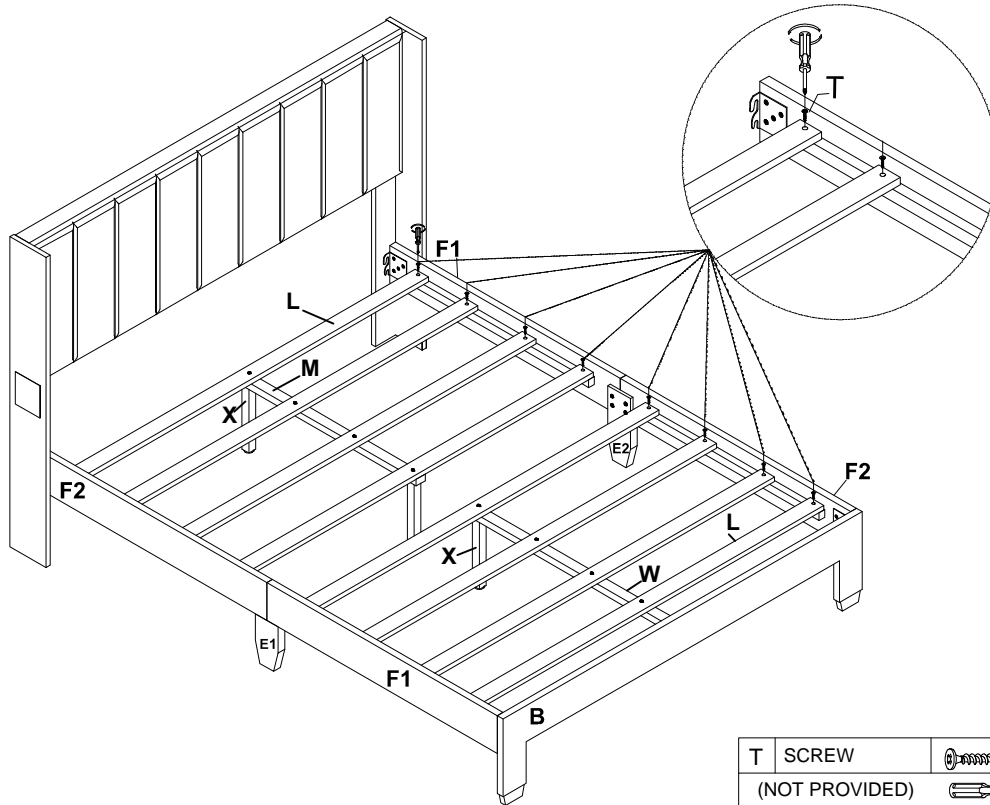

ASSEMBLY INSTRUCTION

Item No : WF296854 / WF296850

Description : QUEEN BED / FULL BED

Thank you for purchasing this quality product. Be sure to check all packing material carefully for small part that may have come loose inside the carton during shipment

T	SCREW		Ø4*30mm	16PCS
	(NOT PROVIDED)		SCREWDRIVER