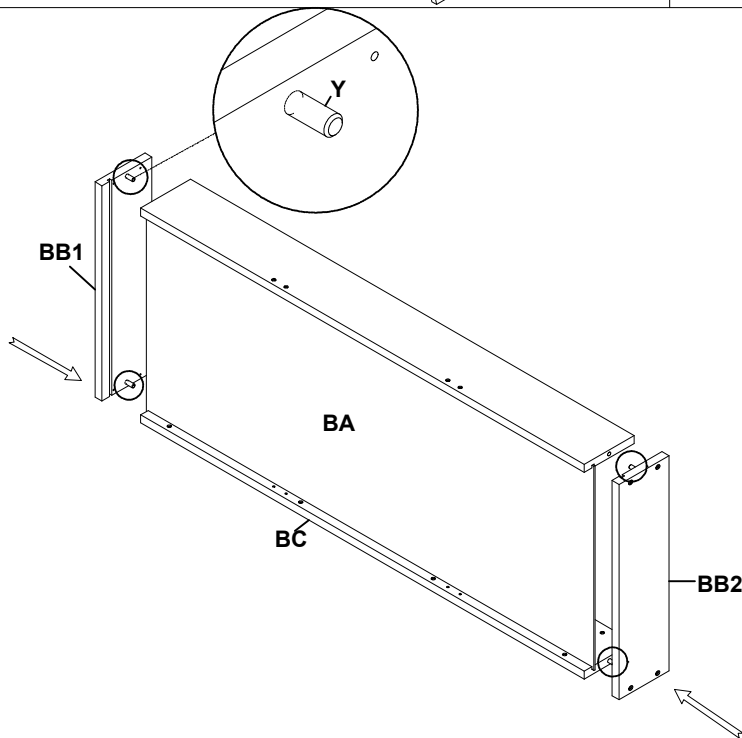

Y	Wood Pellet		Ø8*30mm	4PCS