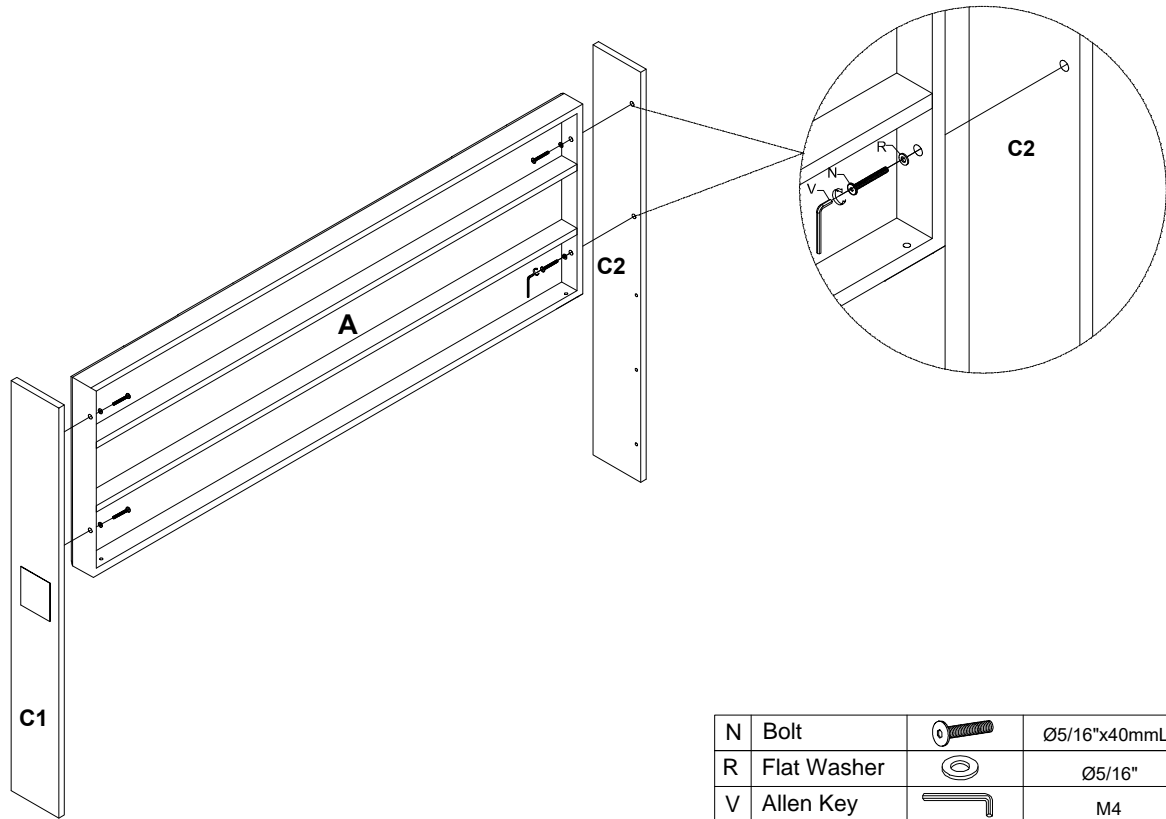

#### PART LIST OF BED:

No.	Description	Sketch	Quantity
A	Headboard		1PC
B	Footboard		1PC
C1	Left Side Panel		1PC
C2	Right Side Panel		1PC
E1	Left Side Rail Support Leg		1PC
E2	Right Side Rail Support Leg		1PC
F1	Side Rails F1		2PCS
F2	Side Rails F2		2PCS
H1	Left Post		1PC
H2	Right Post		1PC
I	Footboard Bun		1PC
K	Support Rails		4PCS
L	Slats		8PCS
W	Middle Support Footboard Rail		1PC
M	Middle Support Headboard Rail		1PC
X	Slat Support Legs		3PCS

#### PART LIST OF STORAGE BENCH:

BA	Bottom Panel		1PC
BB1	Left Side Panel		1PC
BB2	Right Side Panel		1PC
BC	Front Side Panel		1PC
BD	Behind Side Panel		1PC
BE	Upholstered Front Side Panel		1PC
BF	Rear Slats		2PCS
BG	Middle Slats		2PCS

#### BED HARDWARE LIST :

No.	Description	Sketch	Size	Quantity
D	Bolt		Ø5/16"x45mm	5PCS
N	Bolt		Ø5/16"x40mm	12PCS
O	Bolt		Ø5/16"x35mm	8PCS
P	Bolt		Ø5/16"x25mm	8PCS
Q	Bolt		Ø1/4"x50mm	18PCS
R	Flat Washer		Ø5/16"	33PCS
S	Flat Washer		Ø1/4"	16PCS
T	Screw		Ø4*30mm	16PCS
V	Allen Key		M4	1PC
Y	Wood Pellet		Ø8*30mm	4PCS
BI	Screw		Ø3.5*35mm	30PCS
U	Screw		Ø4*15mm	16PCS
BH	Wheel		-	4PCS

# Exploded View

**ASSEMBLY INSTRUCTION**  
**Item No : WF296854 / WF296850**  
**Description : QUEEN BED / FULL BED**

Thank you for purchasing this quality product. Be sure to check all packing material carefully for small part that may have come loose inside the carton during shipment