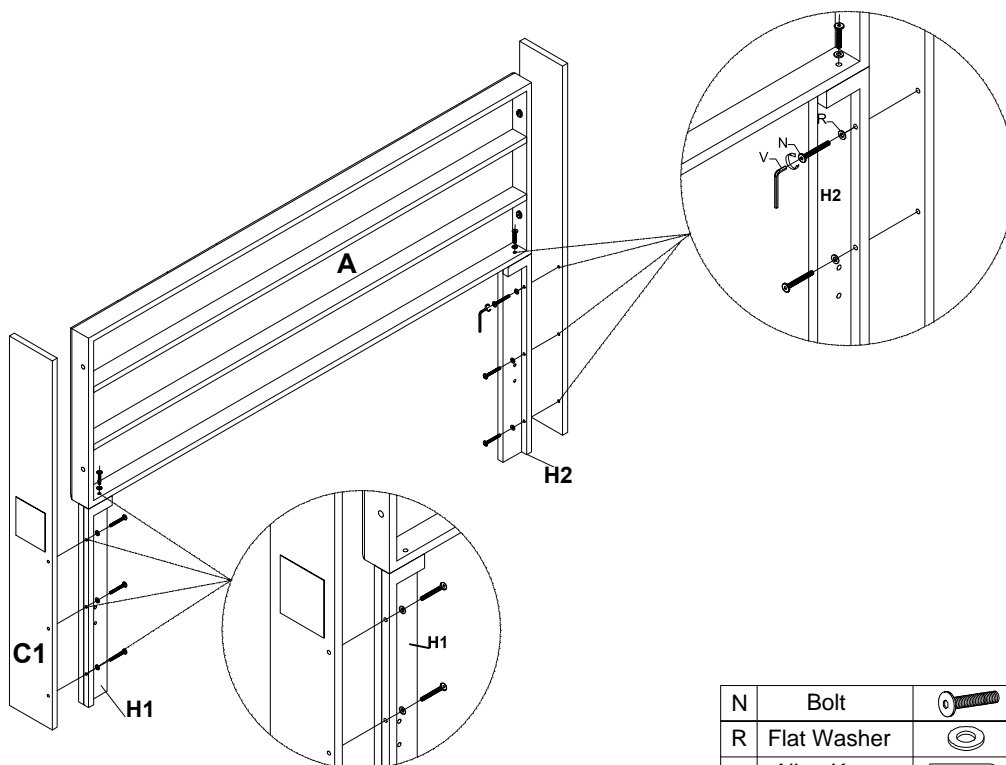

N	Bolt		Ø5/16"x40mmL	8PCS
R	Flat Washer		Ø5/16"	8PCS
V	Allen Key		M4	1PC