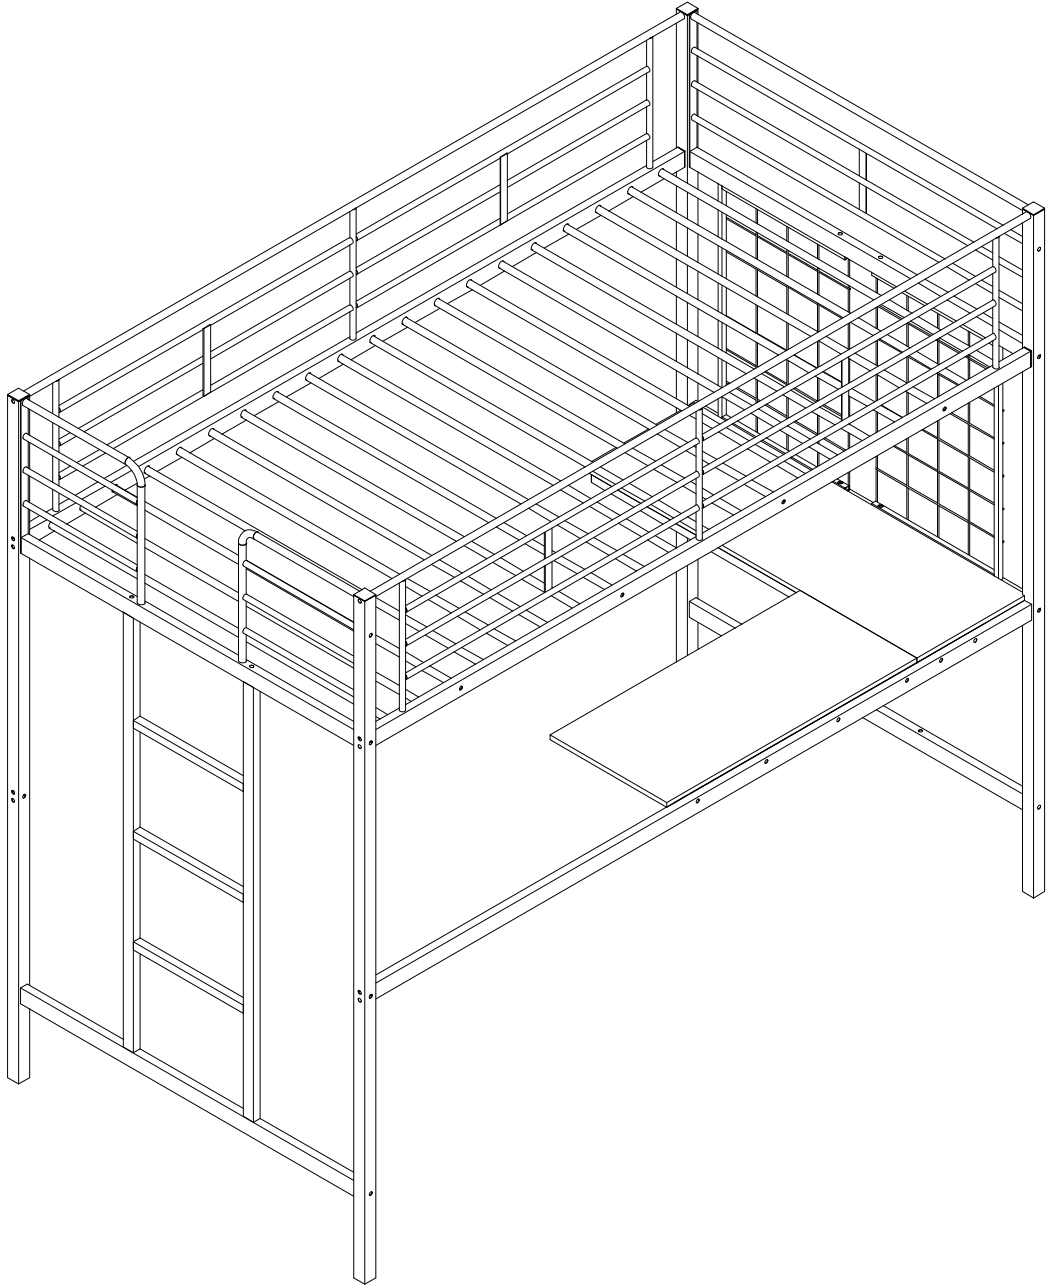

ASSEMBLY INSTRUCTIONS

LOFT BED

Thank you for purchasing this quality product. Be sure to check all packing material carefully for small parts which may have come loose inside the carton during shipment. Separate, identify and count all parts and hardware.

Compare with the parts list to be sure all parts are present.

"DO NOT TIGHTEN SCREWS UNTIL COMPLETELY ASSEMBLED"