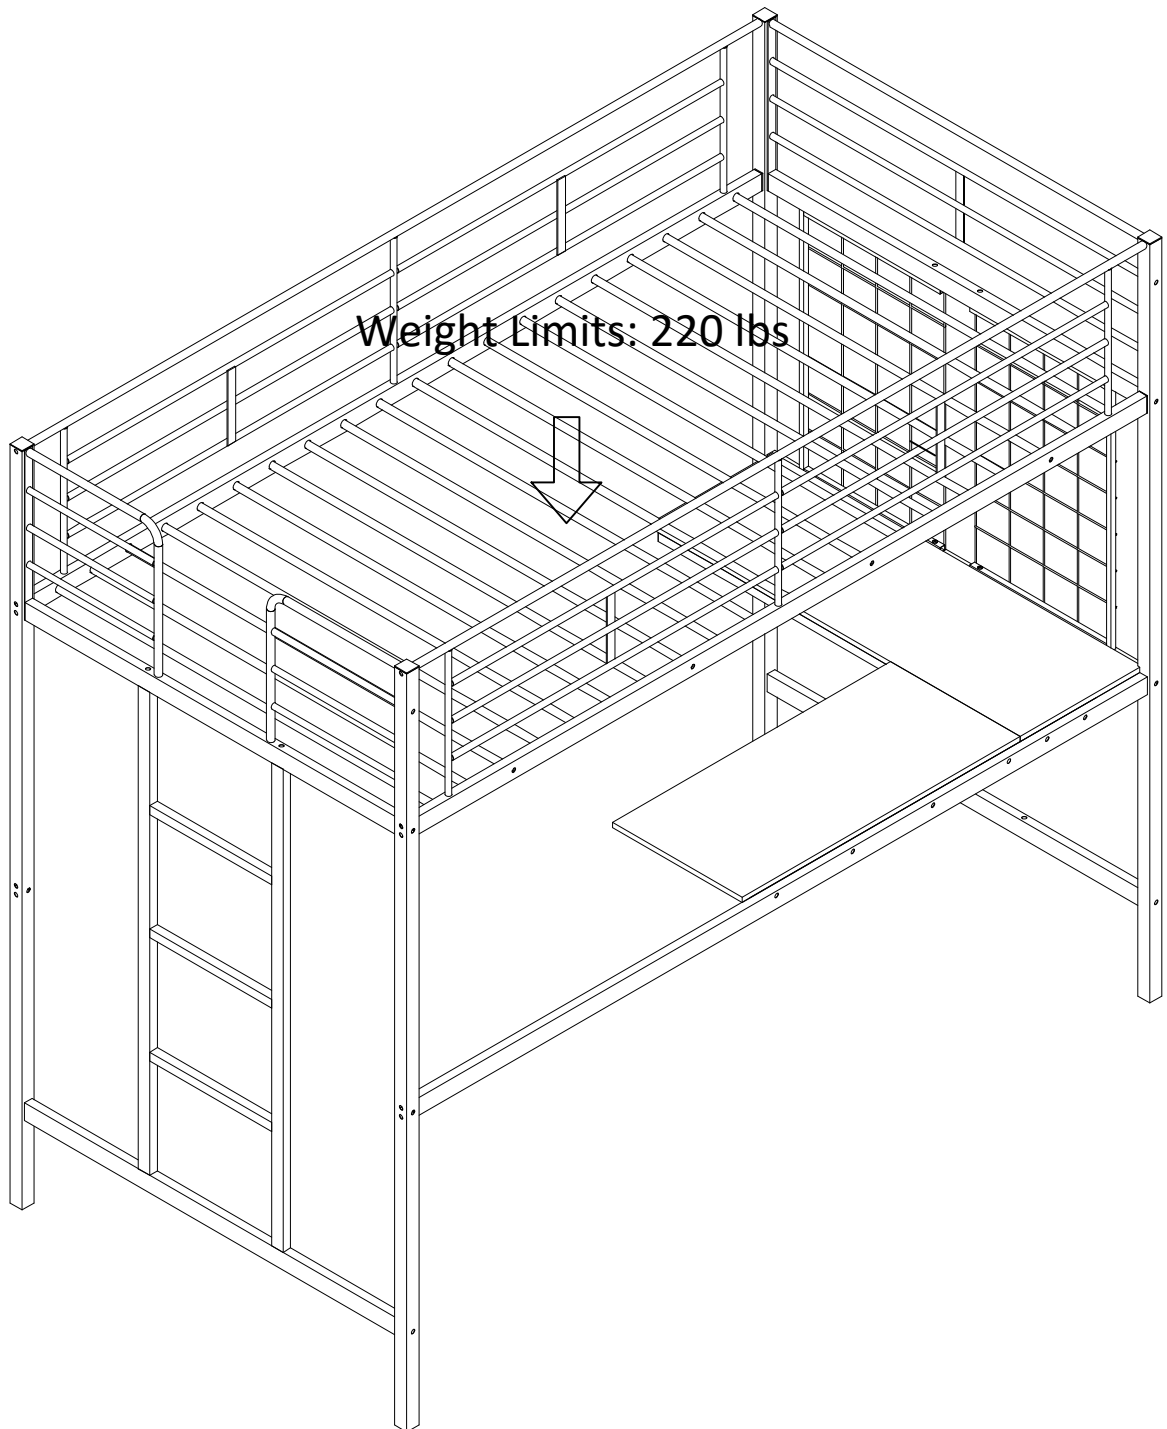

# ASSEMBLY INSTRUCTIONS

SKU CODE: (MF292477)

Weight Limits: 220 lbs

## **SAFETY WARNING**

1. This bed is designed for use only mattress (es) meeting the following specifications on the upper bunk, and lower bunk:

Upper bunk (bunk bed and tribed included)

Bed type	Length	Width	Thickness
Twin Standard	74" - 75"	38 ½"	6" max