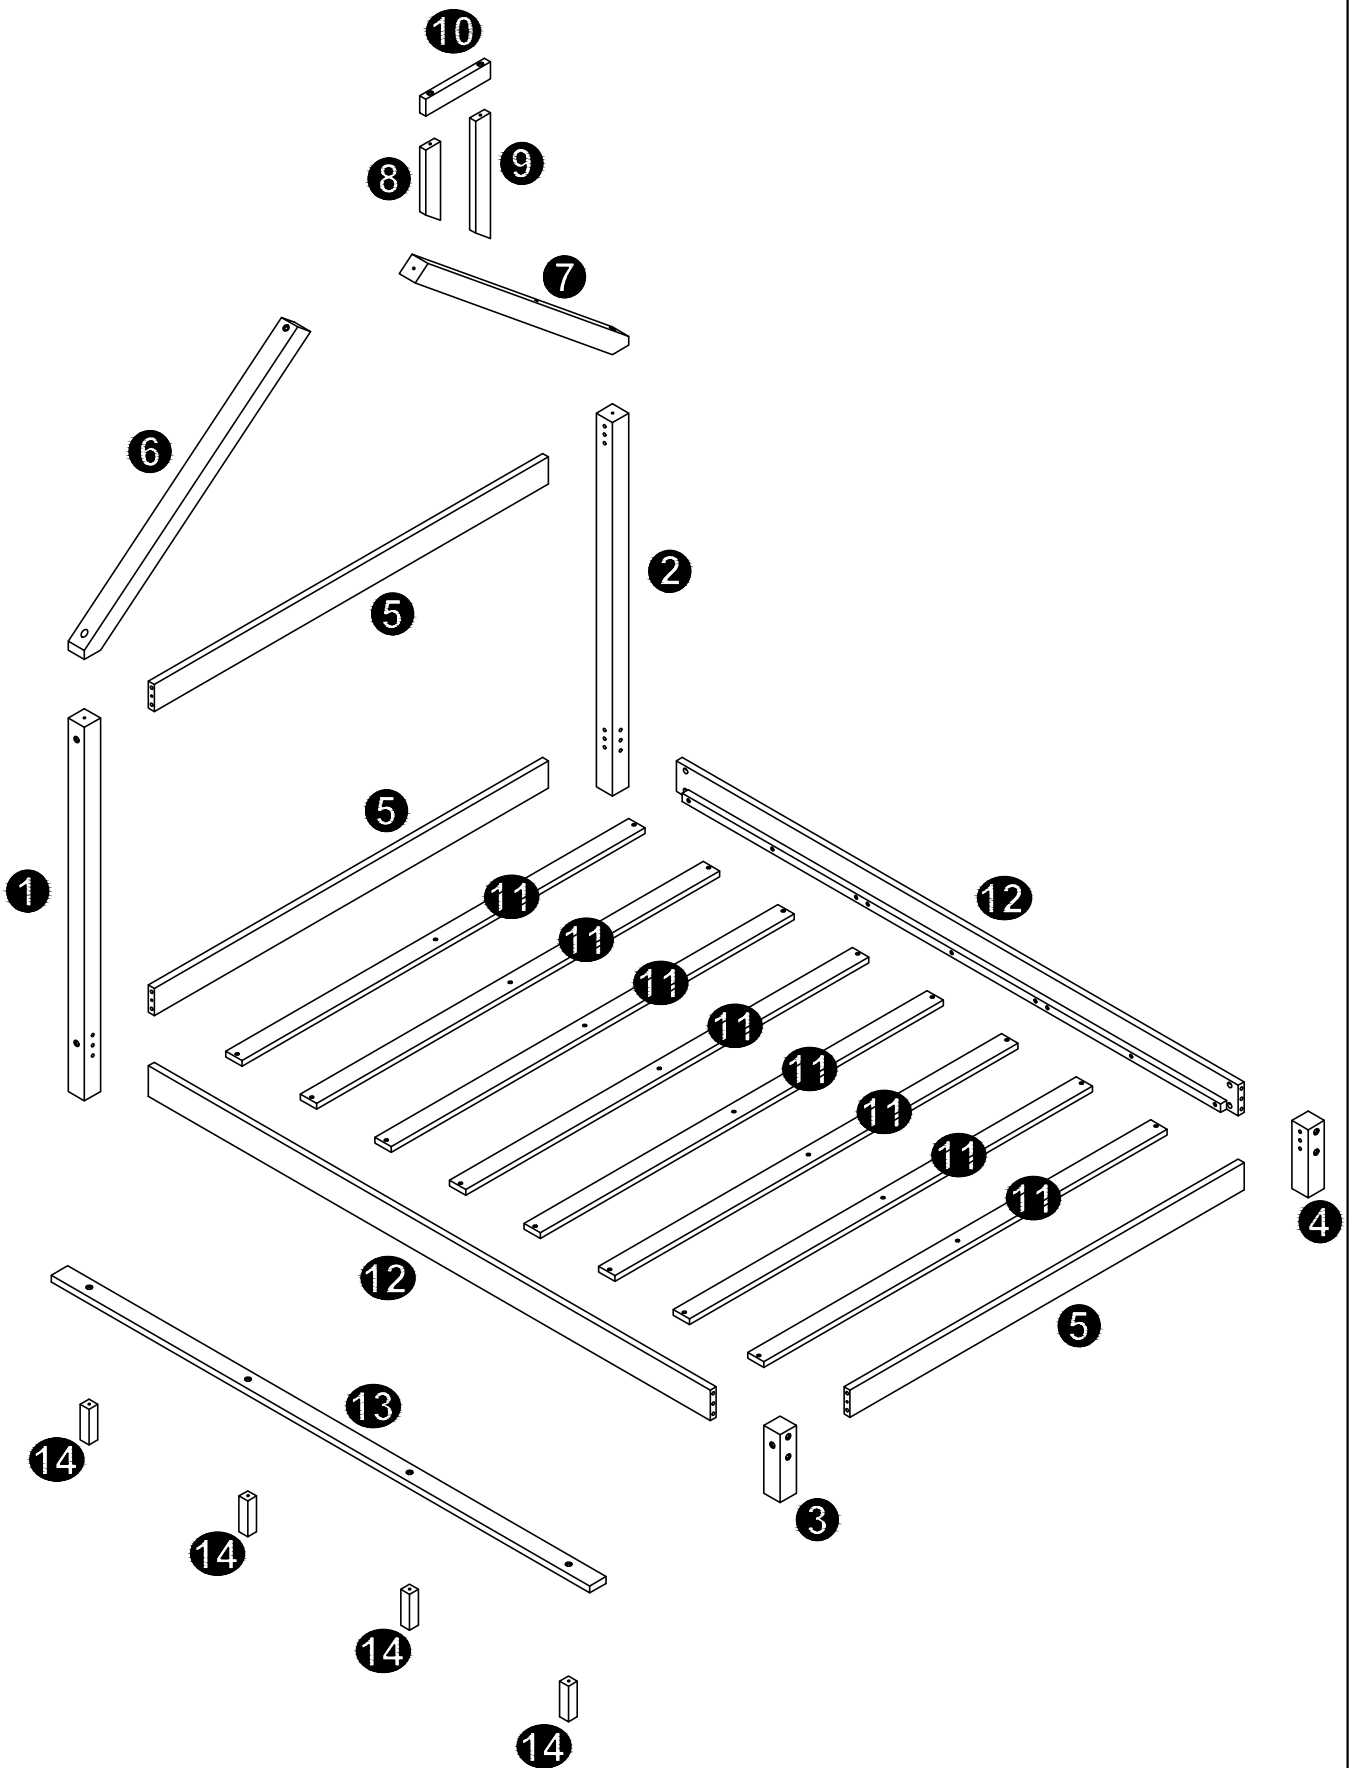

## FULL SIZE DAY BED 2

This set is included 1 boxes if don't receive full 1 boxes please contact our customer service team.

**WF282821**

# Part List(WF282821)

<b>1</b>  Left hind leg- 1pc	<b>2</b>  Right hind leg- 1pc
<b>3</b>  Left front foot- 1pc	<b>4</b>  Right front foot-1pc
<b>5</b>  Hip bar-3pcs	<b>6</b>  The roof is slanted to the left-1pc
<b>7</b>  The roof is slanted to the right-1pc	<b>8</b>  Left decoration puzzle-1pc
<b>9</b>  Right decoration puzzle- 1pc	<b>10</b>  Top horizontal decoration puzzle- 1pc
<b>11</b>  Slat- 8pcs	<b>12</b>  Bed shoulder- 2pcs
<b>13</b>  Support bar-1pc	<b>14</b>  Extra leg-4pcs

## Hardware List

<b>A</b>  Ø8*30mm	<b>B</b>  Ø1/4"*100mm	<b>C</b>  Ø1/4"
Wood dowel (16pcs)	Hex-Head bolt (8pcs)	Horizontal-Hole bolt (8pcs)
<b>D</b>  Ø6*100mm	<b>E</b>  #4*30mm	<b>F</b>  Ø6*80mm
Hex-Head screw (6pcs)	Screw (24pcs)	Hex-Head screw (7pcs)
<b>G</b>  Ø6*50mm	<b>H</b>  K4mm	
Hex-Head screw (4pcs)	Allen key (1pc)	

# STEP 2

A	B	C
		
4PCS	8PCS	8PCS

STEP 3:

G		E	
4PCS		24PCS	

STEP 4

F	
3PCS	

STEP 5

F	
4PCS	