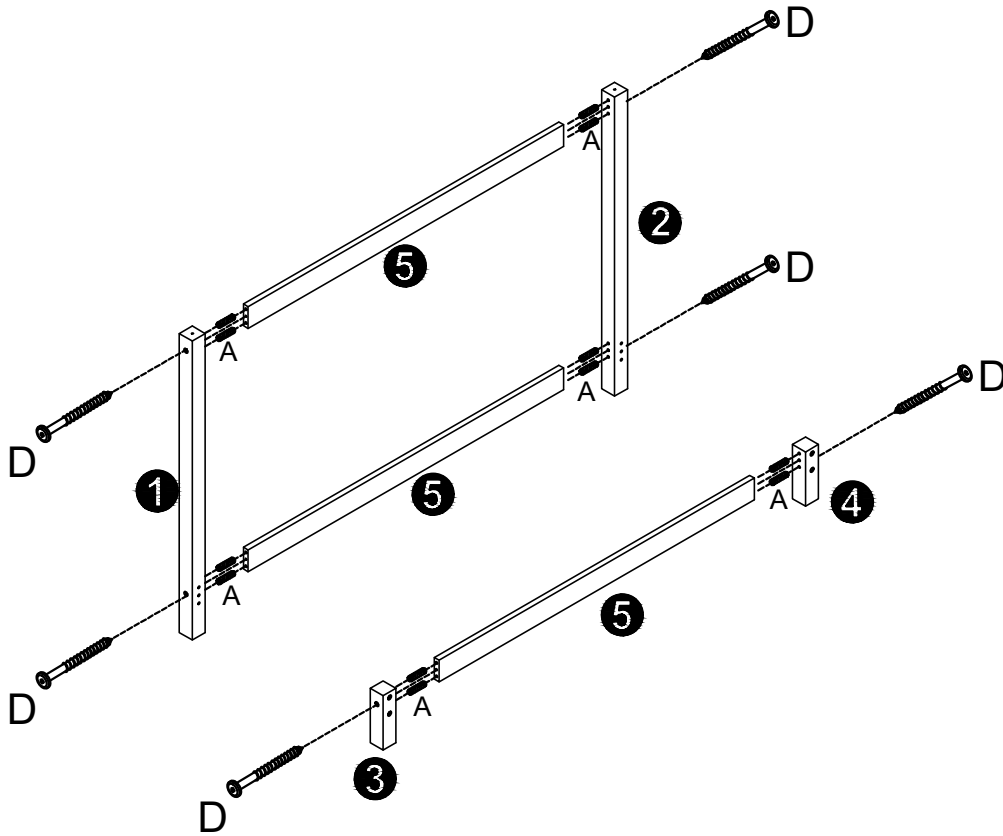

STEP 1

A	D
12PCS	6PCS