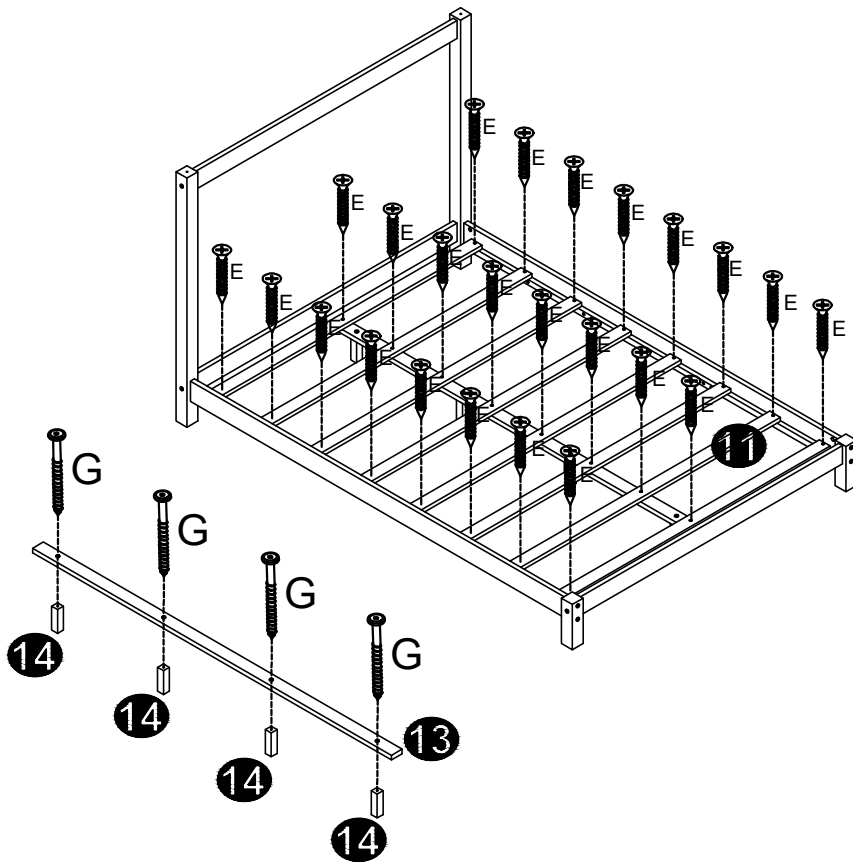

## Hardware List

<b>A</b>  Ø8*30mm	<b>B</b>  Ø1/4"*100mm	<b>C</b>  Ø1/4"
Wood dowel (16pcs)	Hex-Head bolt (8pcs)	Horizontal-Hole bolt (8pcs)
<b>D</b>  Ø6*100mm	<b>E</b>  #4*30mm	<b>F</b>  Ø6*80mm
Hex-Head screw (6pcs)	Screw (24pcs)	Hex-Head screw (7pcs)
<b>G</b>  Ø6*50mm	<b>H</b>  K4mm	
Hex-Head screw (4pcs)	Allen key (1pc)	

# STEP 1

A	D
	
12PCS	6PCS

# STEP 2

A	B	C
		
4PCS	8PCS	8PCS

STEP 3:

G		E	
4PCS		24PCS	

STEP 4

F	
3PCS	

STEP 5

F	
4PCS	