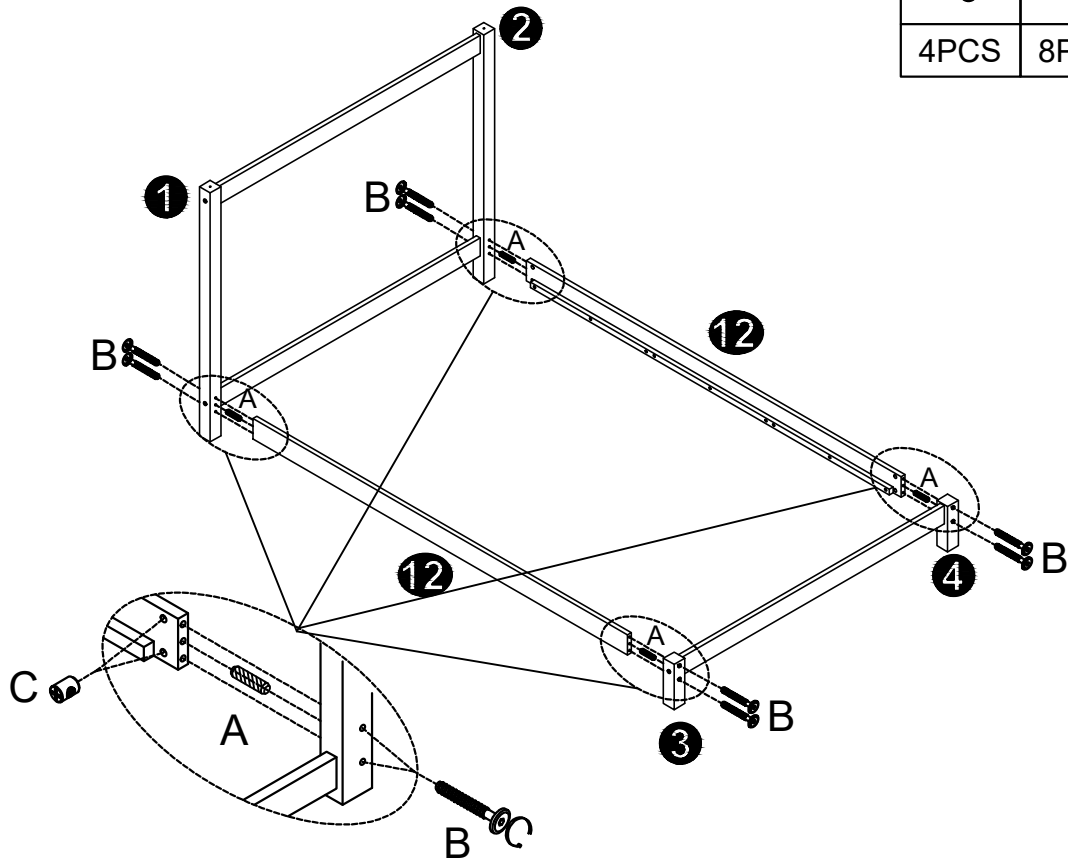

STEP 2

A	B	C
4PCS	8PCS	8PCS