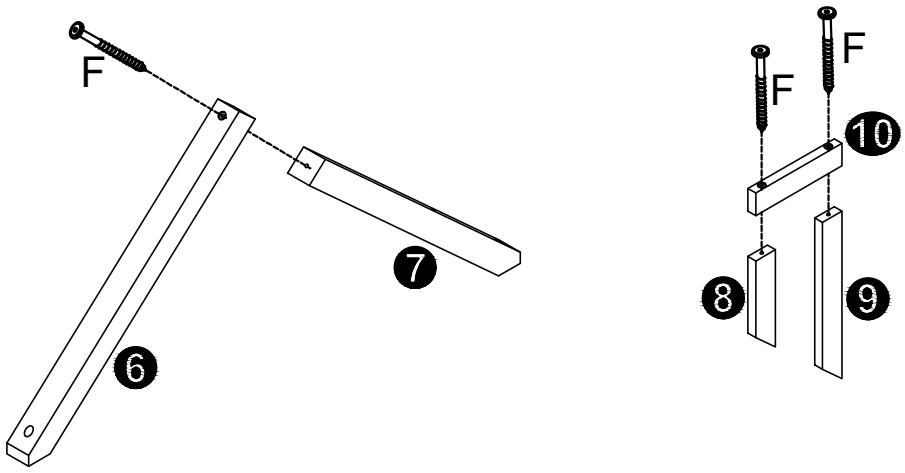

## Hardware List

<b>A</b>  Ø8*30mm	<b>B</b>  Ø1/4"*100mm	<b>C</b>  Ø1/4"
Wood dowel (16pcs)	Hex-Head bolt (8pcs)	Horizontal-Hole bolt (8pcs)
<b>D</b>  Ø6*100mm	<b>E</b>  #4*30mm	<b>F</b>  Ø6*80mm
Hex-Head screw (6pcs)	Screw (24pcs)	Hex-Head screw (7pcs)
<b>G</b>  Ø6*50mm	<b>H</b>  K4mm	
Hex-Head screw (4pcs)	Allen key (1pc)	

# STEP 2

A	B	C
		
4PCS	8PCS	8PCS

STEP 3:

G		E	
4PCS		24PCS	

STEP 4

F	
3PCS	

STEP 5

F	
4PCS	