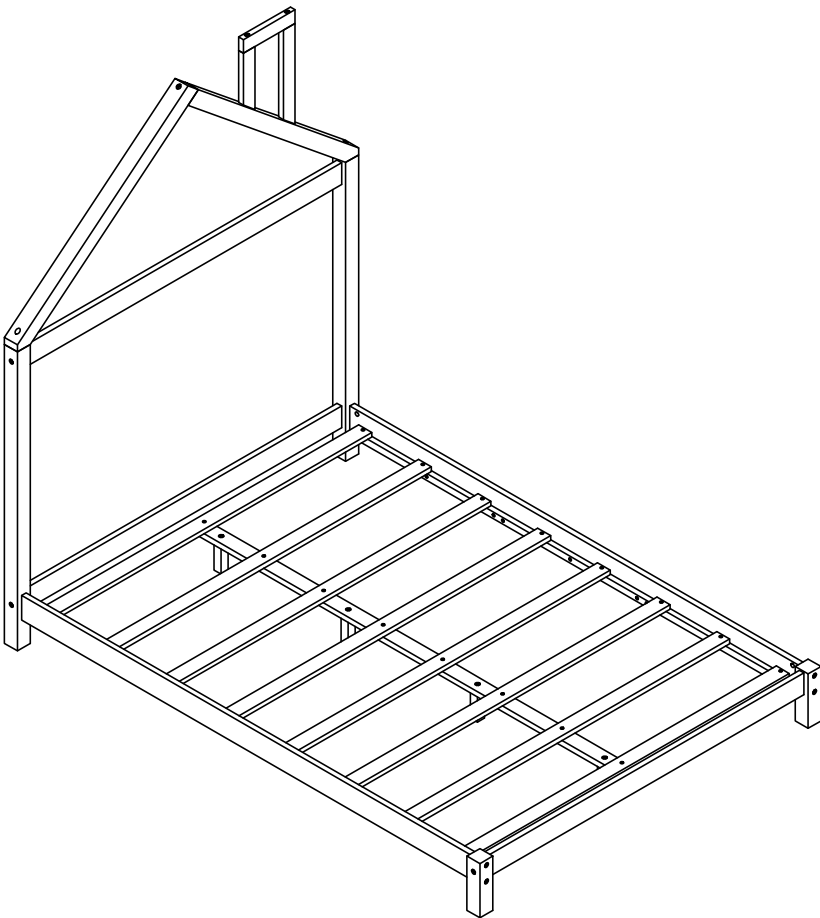

## FULL SIZE DAY BED 2

This set is included 1 boxes if don't receive full 1 boxes please contact our customer service team.

**WF282821**

# Part List(WF282821)

<b>1</b>  Left hind leg- 1pc	<b>2</b>  Right hind leg- 1pc
<b>3</b>  Left front foot- 1pc	<b>4</b>  Right front foot-1pc
<b>5</b>  Hip bar-3pcs	<b>6</b>  The roof is slanted to the left-1pc
<b>7</b>  The roof is slanted to the right-1pc	<b>8</b>  Left decoration puzzle-1pc
<b>9</b>  Right decoration puzzle- 1pc	<b>10</b>  Top horizontal decoration puzzle- 1pc
<b>11</b>  Slat- 8pcs	<b>12</b>  Bed shoulder- 2pcs
<b>13</b>  Support bar-1pc	<b>14</b>  Extra leg-4pcs