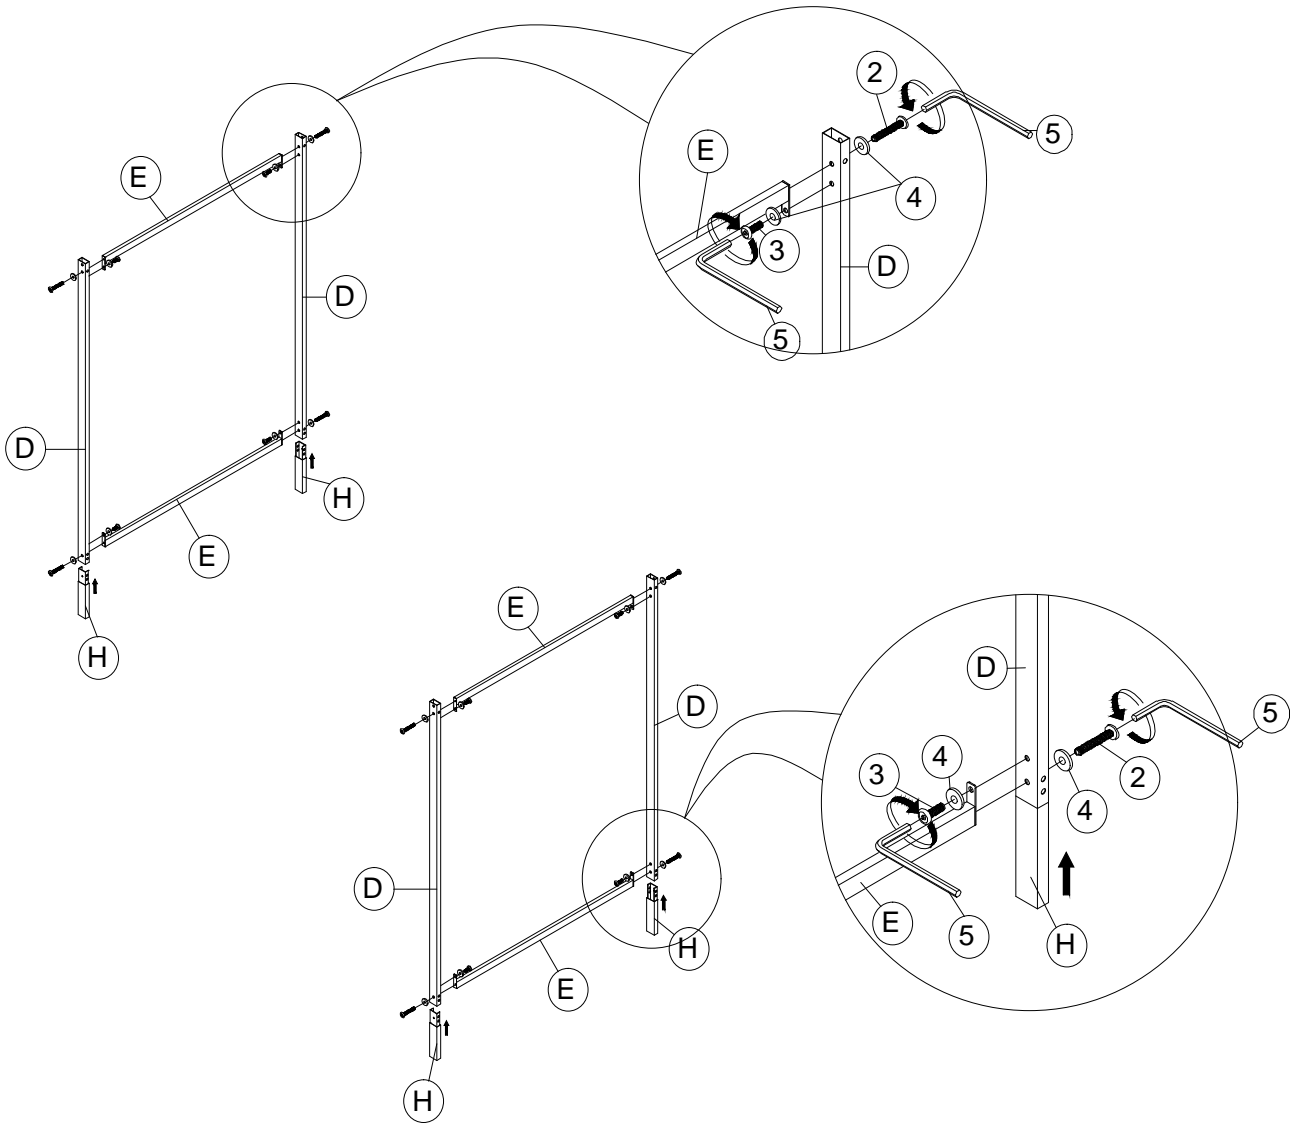

ASSEMBLY INSTRUCTIONS

SKU CODE: (WF286771)

ASSEMBLY INSTRUCTIONS

HOUSE BED

Thank you for purchasing this quality product. Be sure to check all packing material carefully for small parts which may have come loose inside the carton during shipment. Separate, identify and count all parts and hardware.

Compare with the parts list to be sure all parts are present.

"DO NOT TIGHTEN SCREWS UNTIL COMPLETELY ASSEMBLED"

**IMPORTANT:
PLEASE READ INSTRUCTION BEFORE STARTING THE ASSEMBLY**

Detail View

HOUSE BED

PART LIST WF286771

<p>(A) Crossbar</p>  <p>02pcs</p>	<p>(B) Crossbar</p>  <p>02pcs</p>	<p>(C) Upper Bar</p>  <p>01pc</p>	<p>(D) Legs</p>  <p>04pcs</p>
<p>(E) Crossbar</p>  <p>04pcs</p>	<p>(F) Cross Ballast Bar</p>  <p>02pcs</p>	<p>(G) Cross Ballast Bar</p>  <p>02pcs</p>	<p>(H) Extra Legs</p>  <p>04pcs</p>
<p>(I) Slats</p>  <p>16pcs</p>	<p>(J) Slats</p>  <p>04pcs</p>		

HOUSE BED ASSEMBLY INSTRUCTIONS ITEM: WF286771

STEP 1

②		1/4*35	08 pcs
③		1/4*20	08 pcs
④		Ø6*Ø16	16 pcs

HOUSE BED ASSEMBLY INSTRUCTIONS ITEM: WF286771

STEP 2

4		Ø6*Ø16	08 pcs
6		1/4*15	08 pcs

STEP 3

4		Ø6*Ø16	12 pcs
1		1/4*58	12 pcs