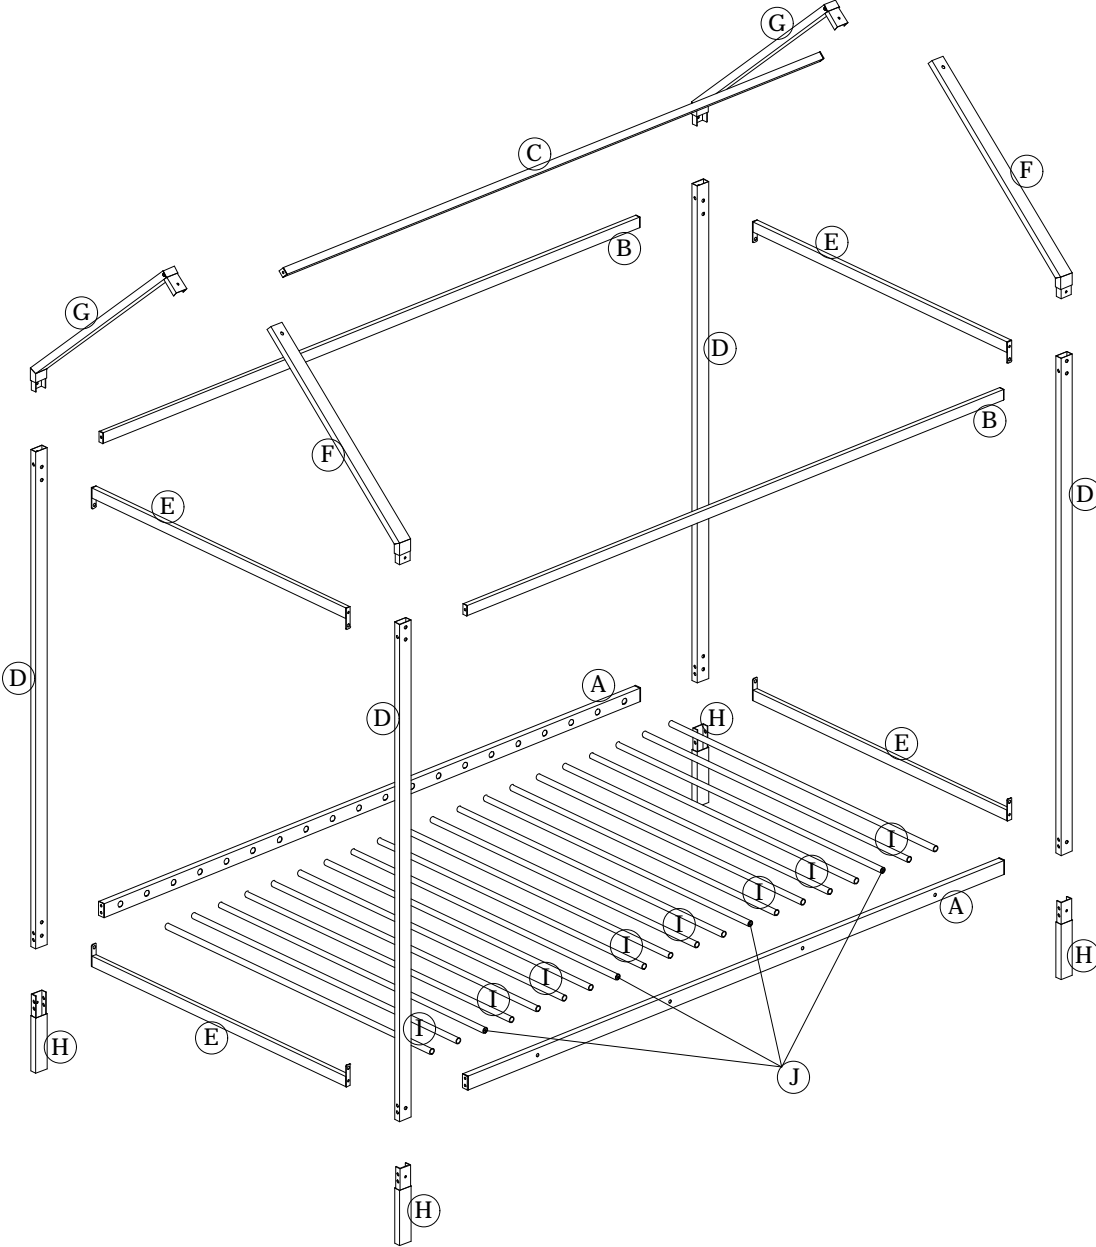

ASSEMBLY INSTRUCTIONS

SKU CODE: (WF286771)

ASSEMBLY INSTRUCTIONS

HOUSE BED

Thank you for purchasing this quality product. Be sure to check all packing material carefully for small parts which may have come loose inside the carton during shipment. Separate, identify and count all parts and hardware.

Compare with the parts list to be sure all parts are present.

"DO NOT TIGHTEN SCREWS UNTIL COMPLETELY ASSEMBLED"

**IMPORTANT:
PLEASE READ INSTRUCTION BEFORE STARTING THE ASSEMBLY**

Detail View

HOUSE BED

PART LIST WF286771

HOUSE BED ASSEMBLY INSTRUCTIONS ITEM: WF286771

STEP 1

②		1/4*35	08 pcs
③		1/4*20	08 pcs
④		Ø6*Ø16	16 pcs

HOUSE BED ASSEMBLY INSTRUCTIONS ITEM: WF286771

STEP 2

4		Ø6*Ø16	08 pcs
6		1/4*15	08 pcs

STEP 3

4		Ø6*Ø16	12 pcs
1		1/4*58	12 pcs

HOUSE BED ASSEMBLY INSTRUCTIONS ITEM: WF286771

STEP 4

3		1/4*20	02 pcs
4		Ø6*Ø16	02 pcs

STEP 5

1		1/4*58	02 pcs
4		Ø6*Ø16	02 pcs

HOUSE BED ASSEMBLY INSTRUCTIONS ITEM: WF286771

STEP 6

3		1/4*20	04 pcs
4		Ø6*Ø16	04 pcs