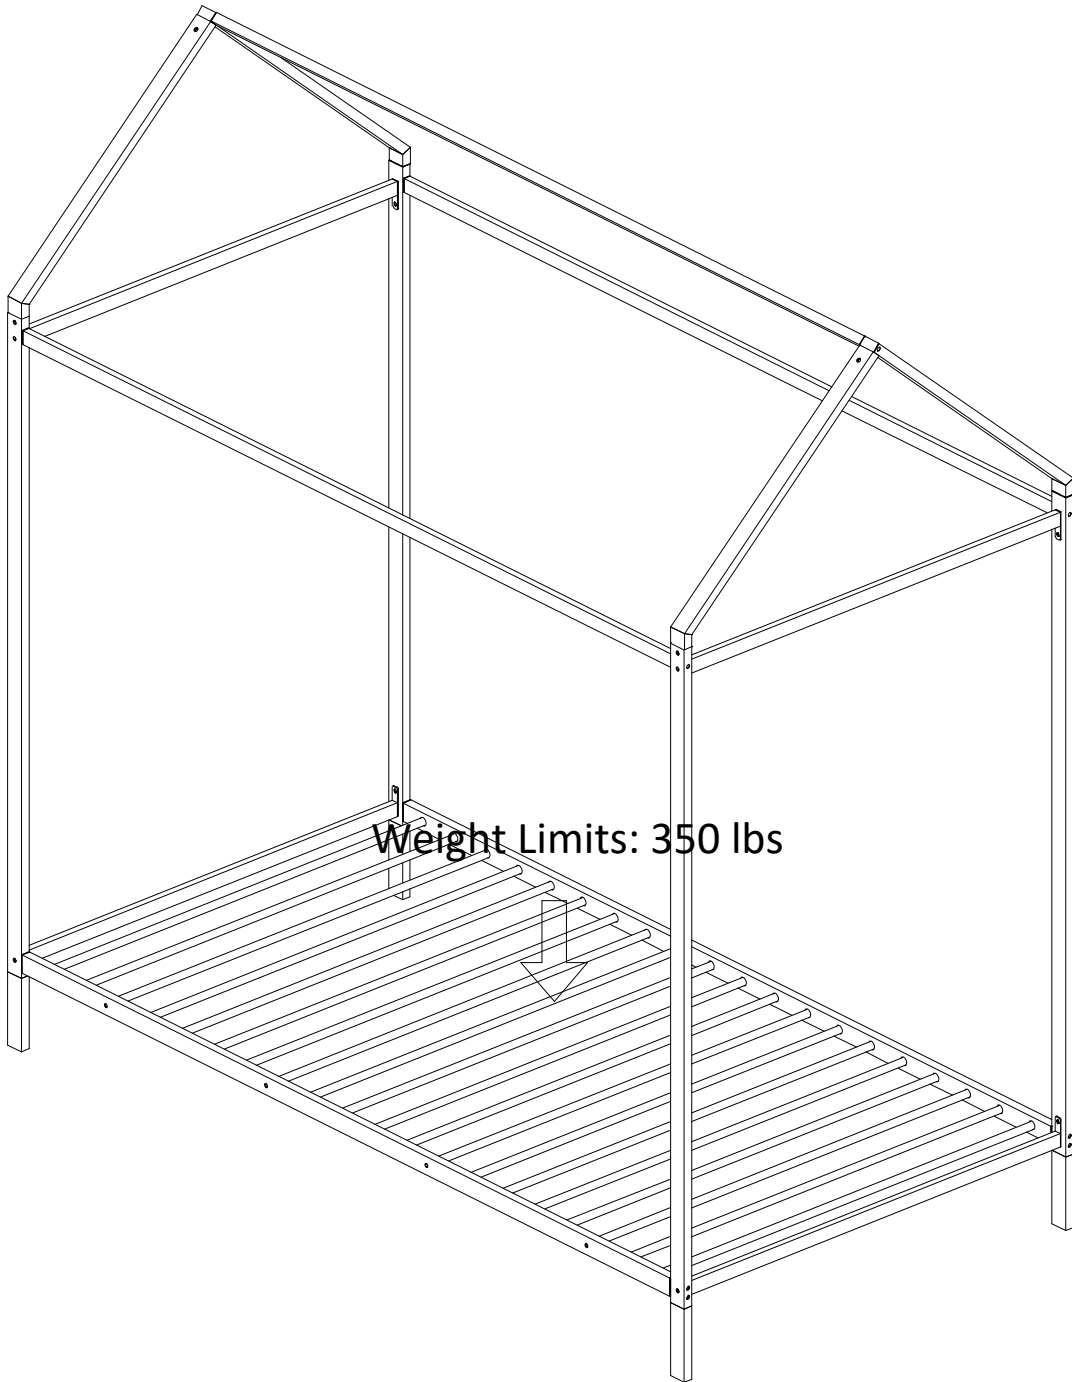

ASSEMBLY INSTRUCTIONS

SKU CODE: (WF286771)

ASSEMBLY INSTRUCTIONS

HOUSE BED

Thank you for purchasing this quality product. Be sure to check all packing material carefully for small parts which may have come loose inside the carton during shipment. Separate, identify and count all parts and hardware.

Compare with the parts list to be sure all parts are present.

"DO NOT TIGHTEN SCREWS UNTIL COMPLETELY ASSEMBLED"

**IMPORTANT:
PLEASE READ INSTRUCTION BEFORE STARTING THE ASSEMBLY**

Detail View

HOUSE BED

PART LIST WF286771

<p>(A) Crossbar</p>  <p>02pcs</p>	<p>(B) Crossbar</p>  <p>02pcs</p>	<p>(C) Upper Bar</p>  <p>01pc</p>	<p>(D) Legs</p>  <p>04pcs</p>
<p>(E) Crossbar</p>  <p>04pcs</p>	<p>(F) Cross Ballast Bar</p>  <p>02pcs</p>	<p>(G) Cross Ballast Bar</p>  <p>02pcs</p>	<p>(H) Extra Legs</p>  <p>04pcs</p>
<p>(I) Slats</p>  <p>16pcs</p>	<p>(J) Slats</p>  <p>04pcs</p>		